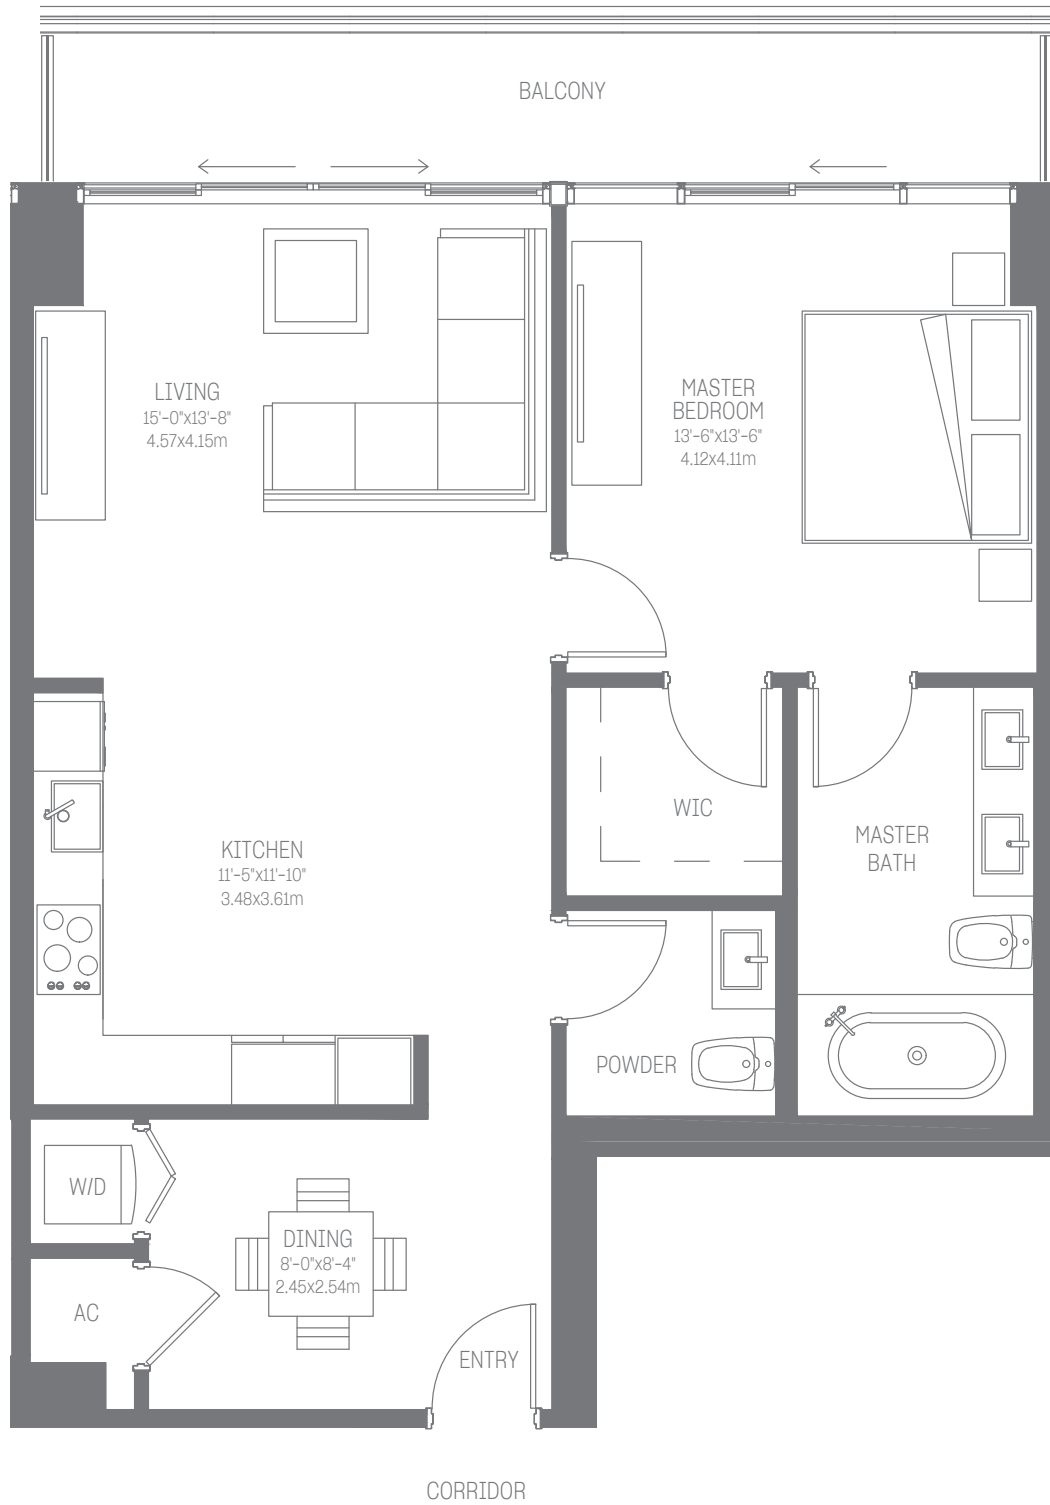

OASIS
HALLANDALE

UNIT A 2

1 BEDROOM / 1.5 BATHS

INDOOR LIVING AREA 937 sq ft / 87.0 sq m

OUTDOOR LIVING AREA 139 sq ft / 12.9 sq m