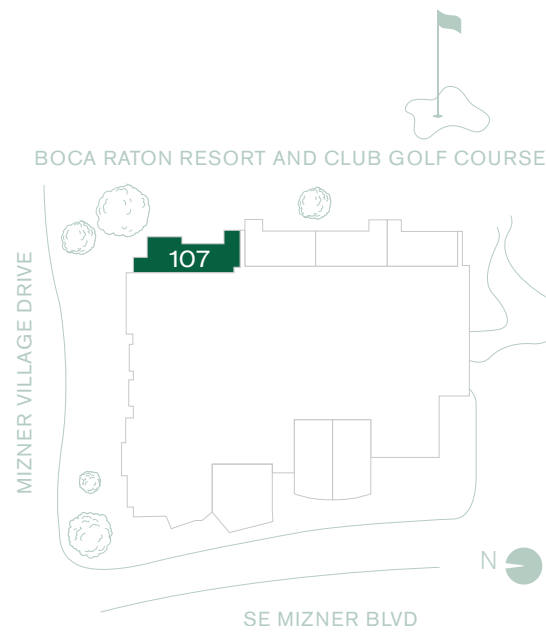

VILLA 1

RESIDENCE 107

3 BEDROOMS + DEN | 3.5 BATHROOMS

INTERIOR 3,443 SQ FT | 319.9 SQ M

EXTERIOR 2,704 SQ FT | 251.2 SQ M

ALINA

RESIDENCES

BOCA RATON