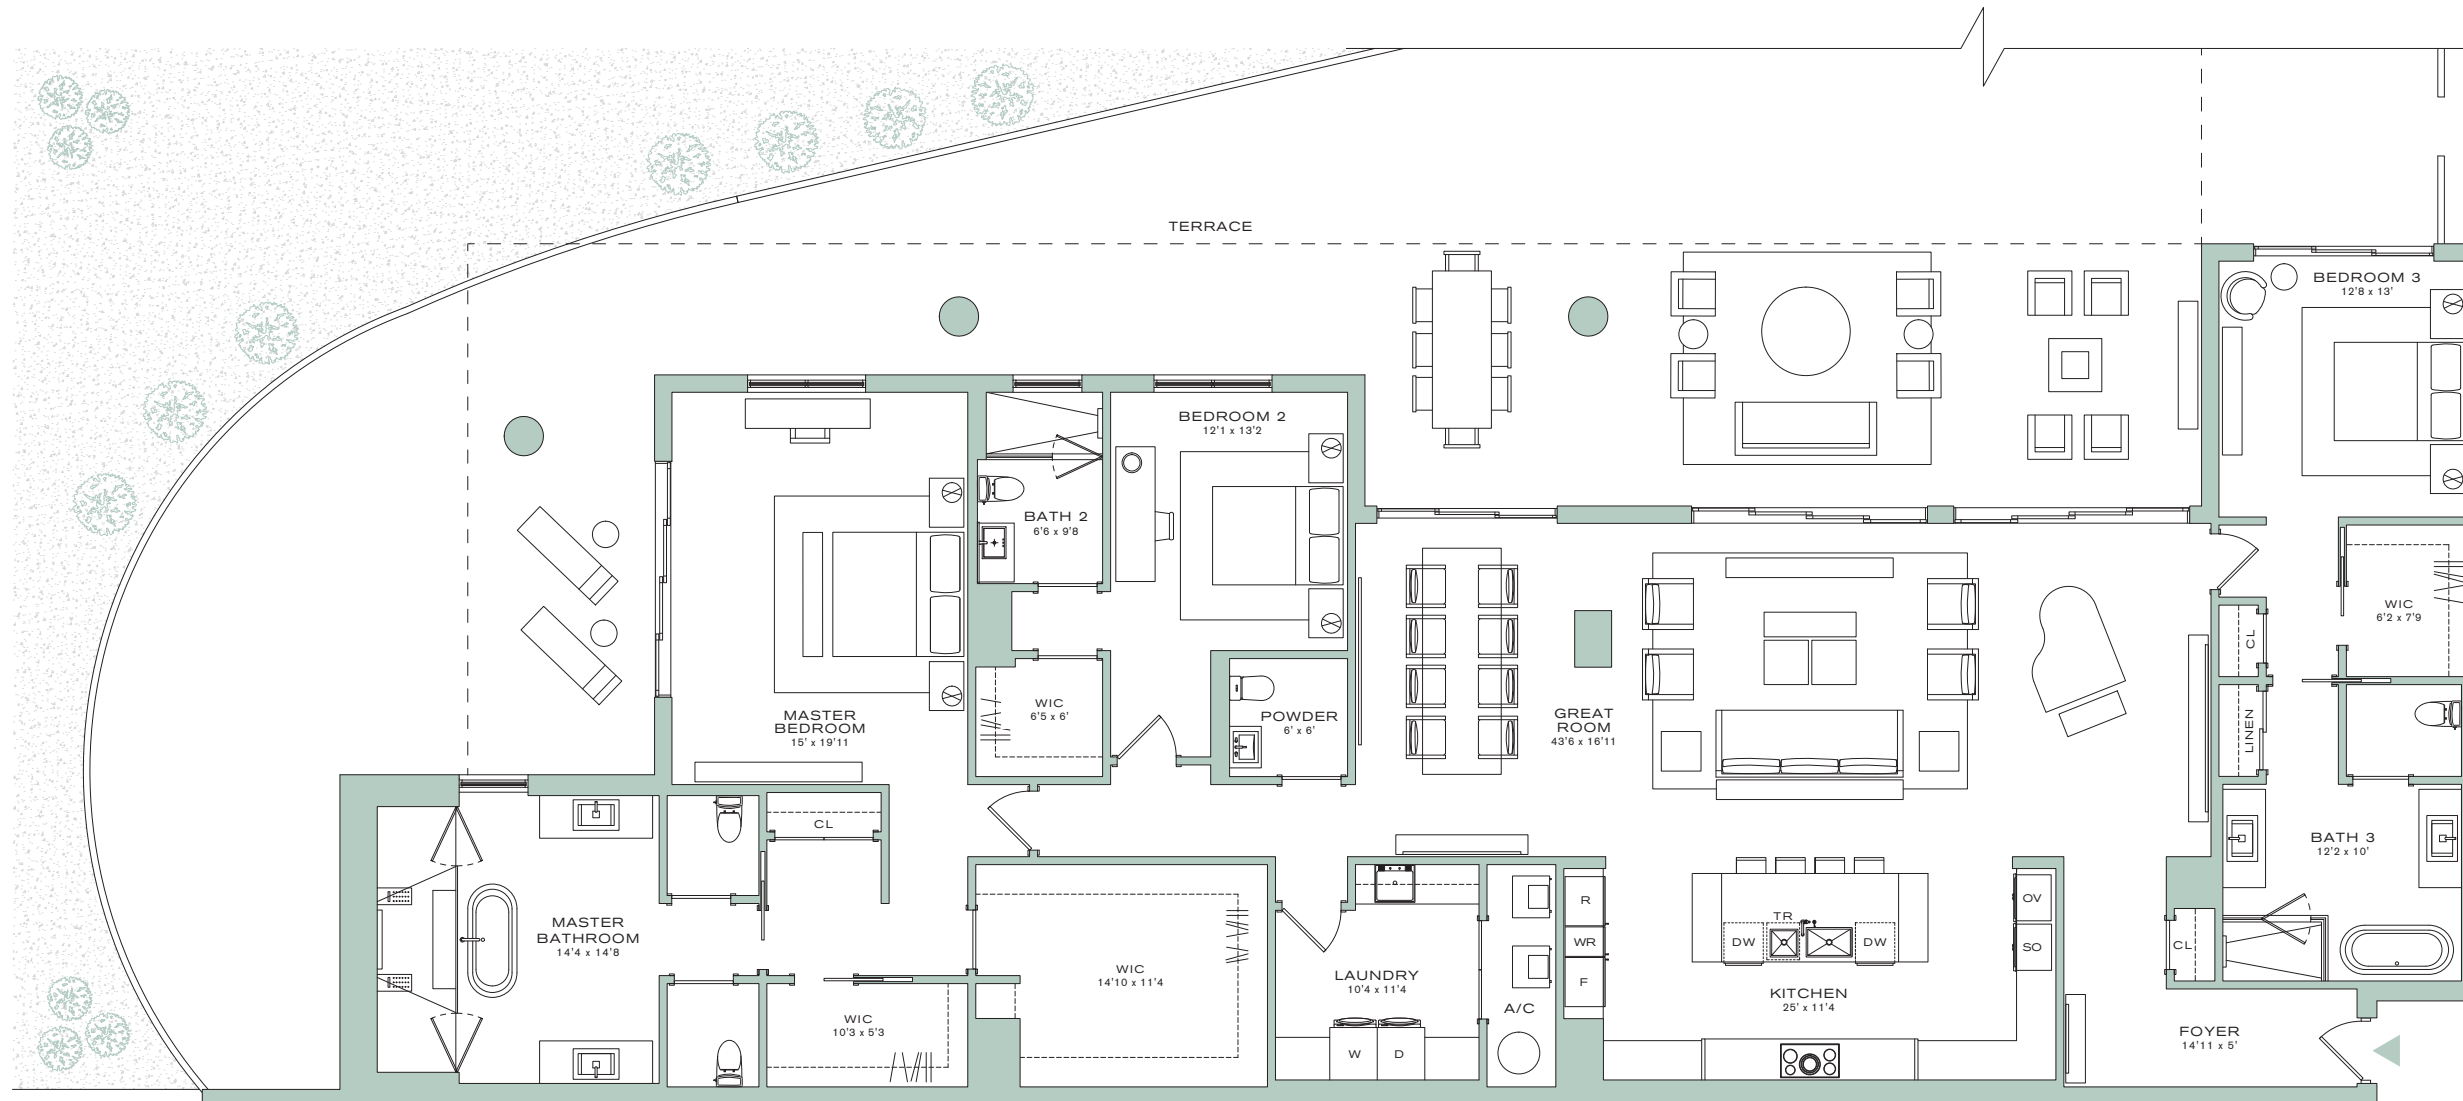

VILLA 1

RESIDENCE 107

3 BEDROOMS + DEN | 3.5 BATHROOMS

INTERIOR 3,443 SQ FT | 319.9 SQ M

EXTERIOR 2,704 SQ FT | 251.2 SQ M

ALINA

RESIDENCES

BOCA RATON

*EXTERIOR SPACES VARY PER FLOOR