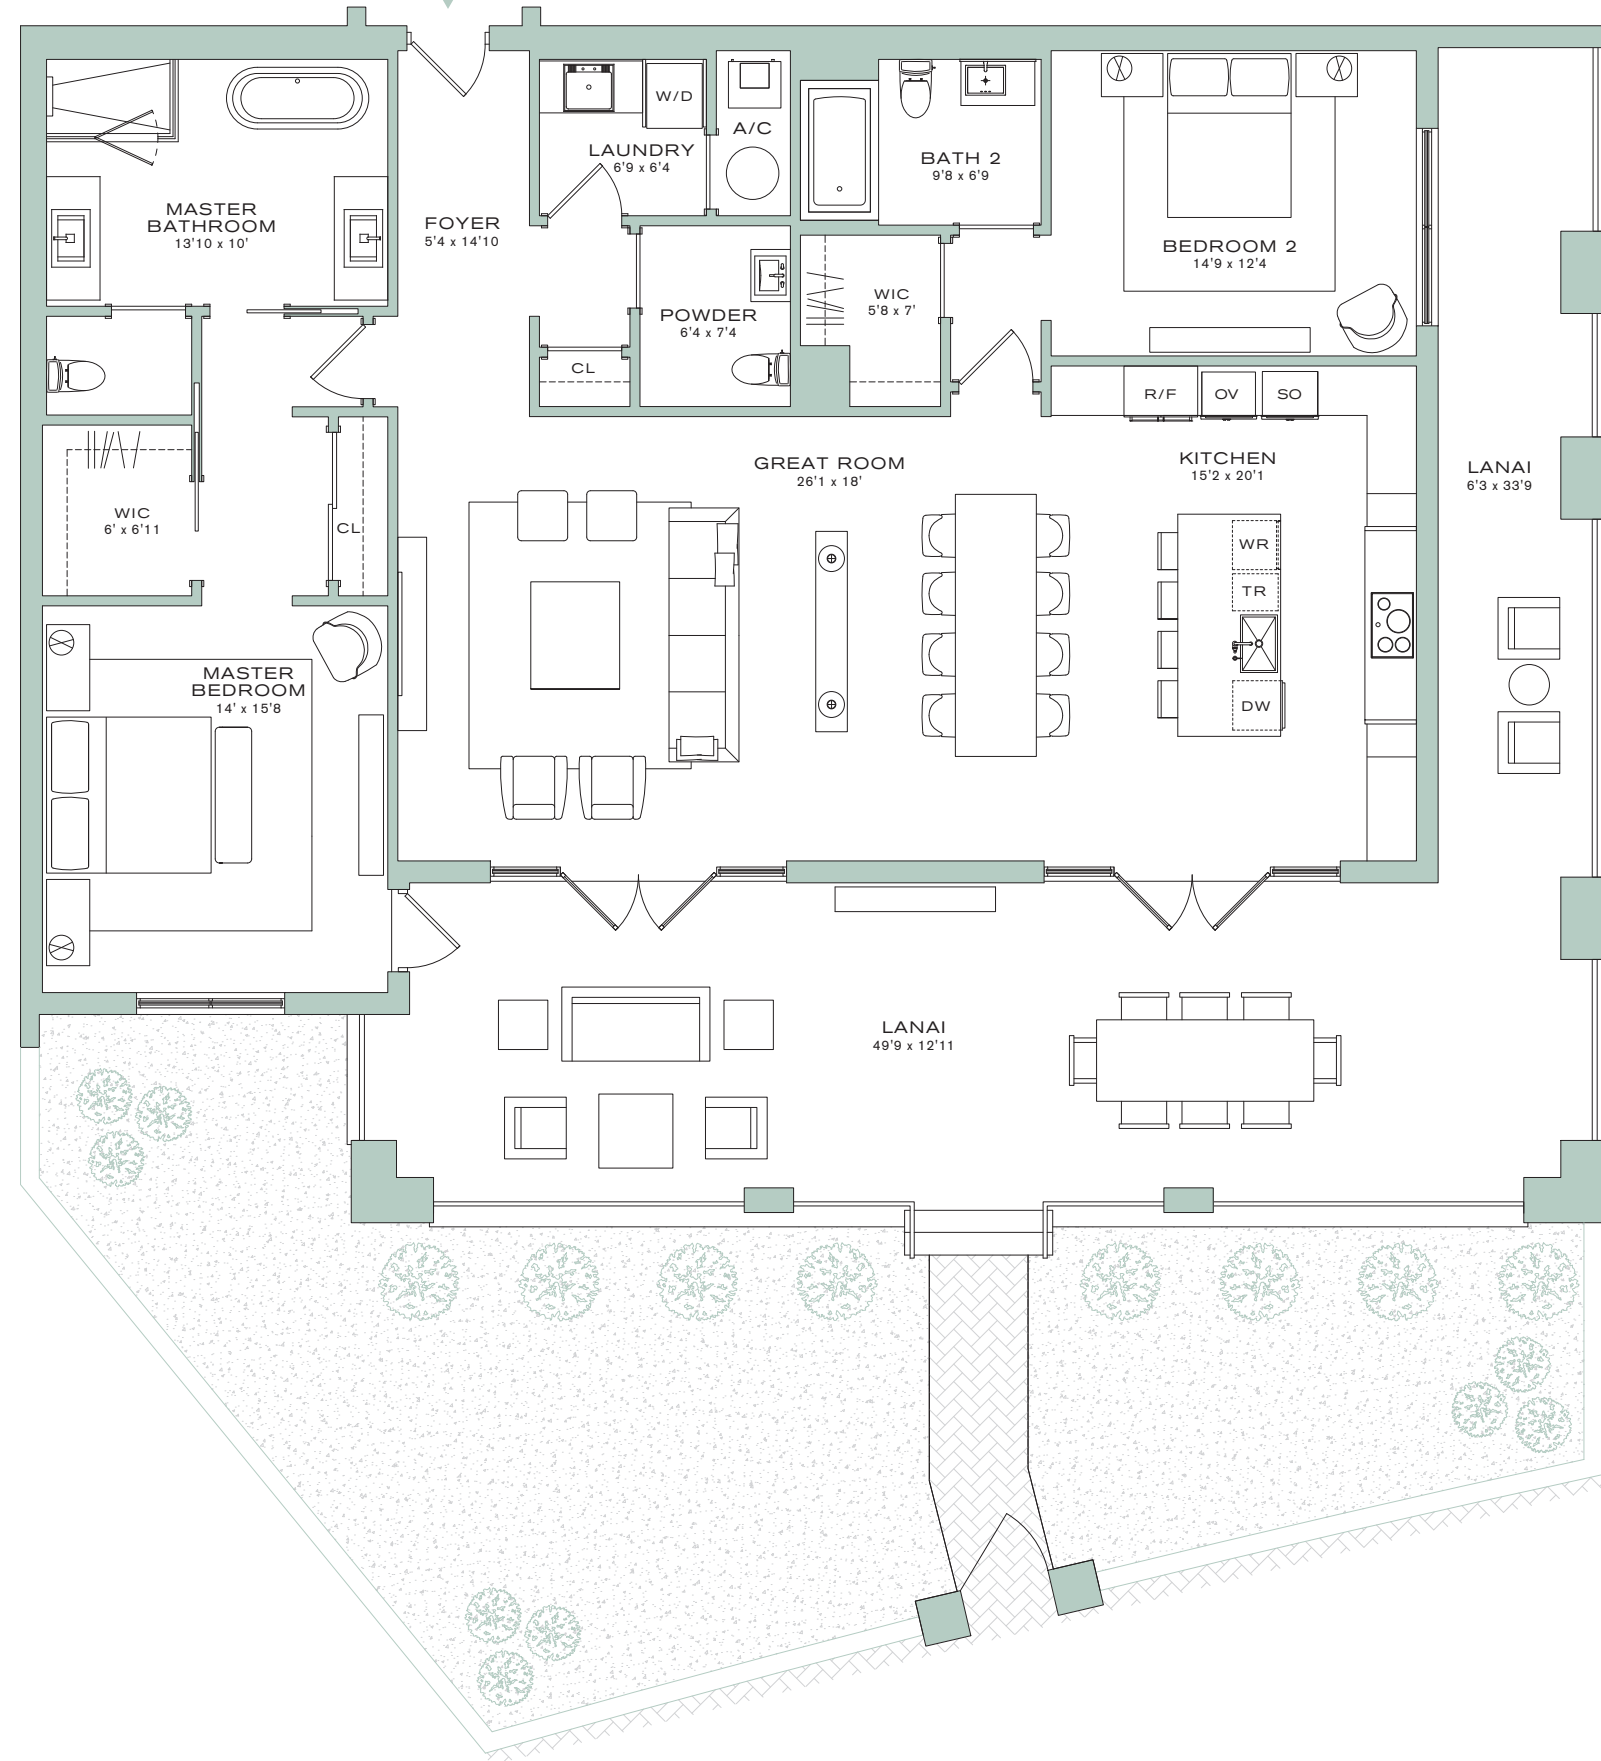

VILLA 6

RESIDENCE 106
2 BEDROOMS | 2.5 BATHROOMS
INTERIOR 2,030 SQ FT | 188.6 SQ M
EXTERIOR 1,925 SQ FT | 178.8 SQ M

ALINA RESIDENCES BOCA RATON

*EXTERIOR SPACES VARY PER FLOOR