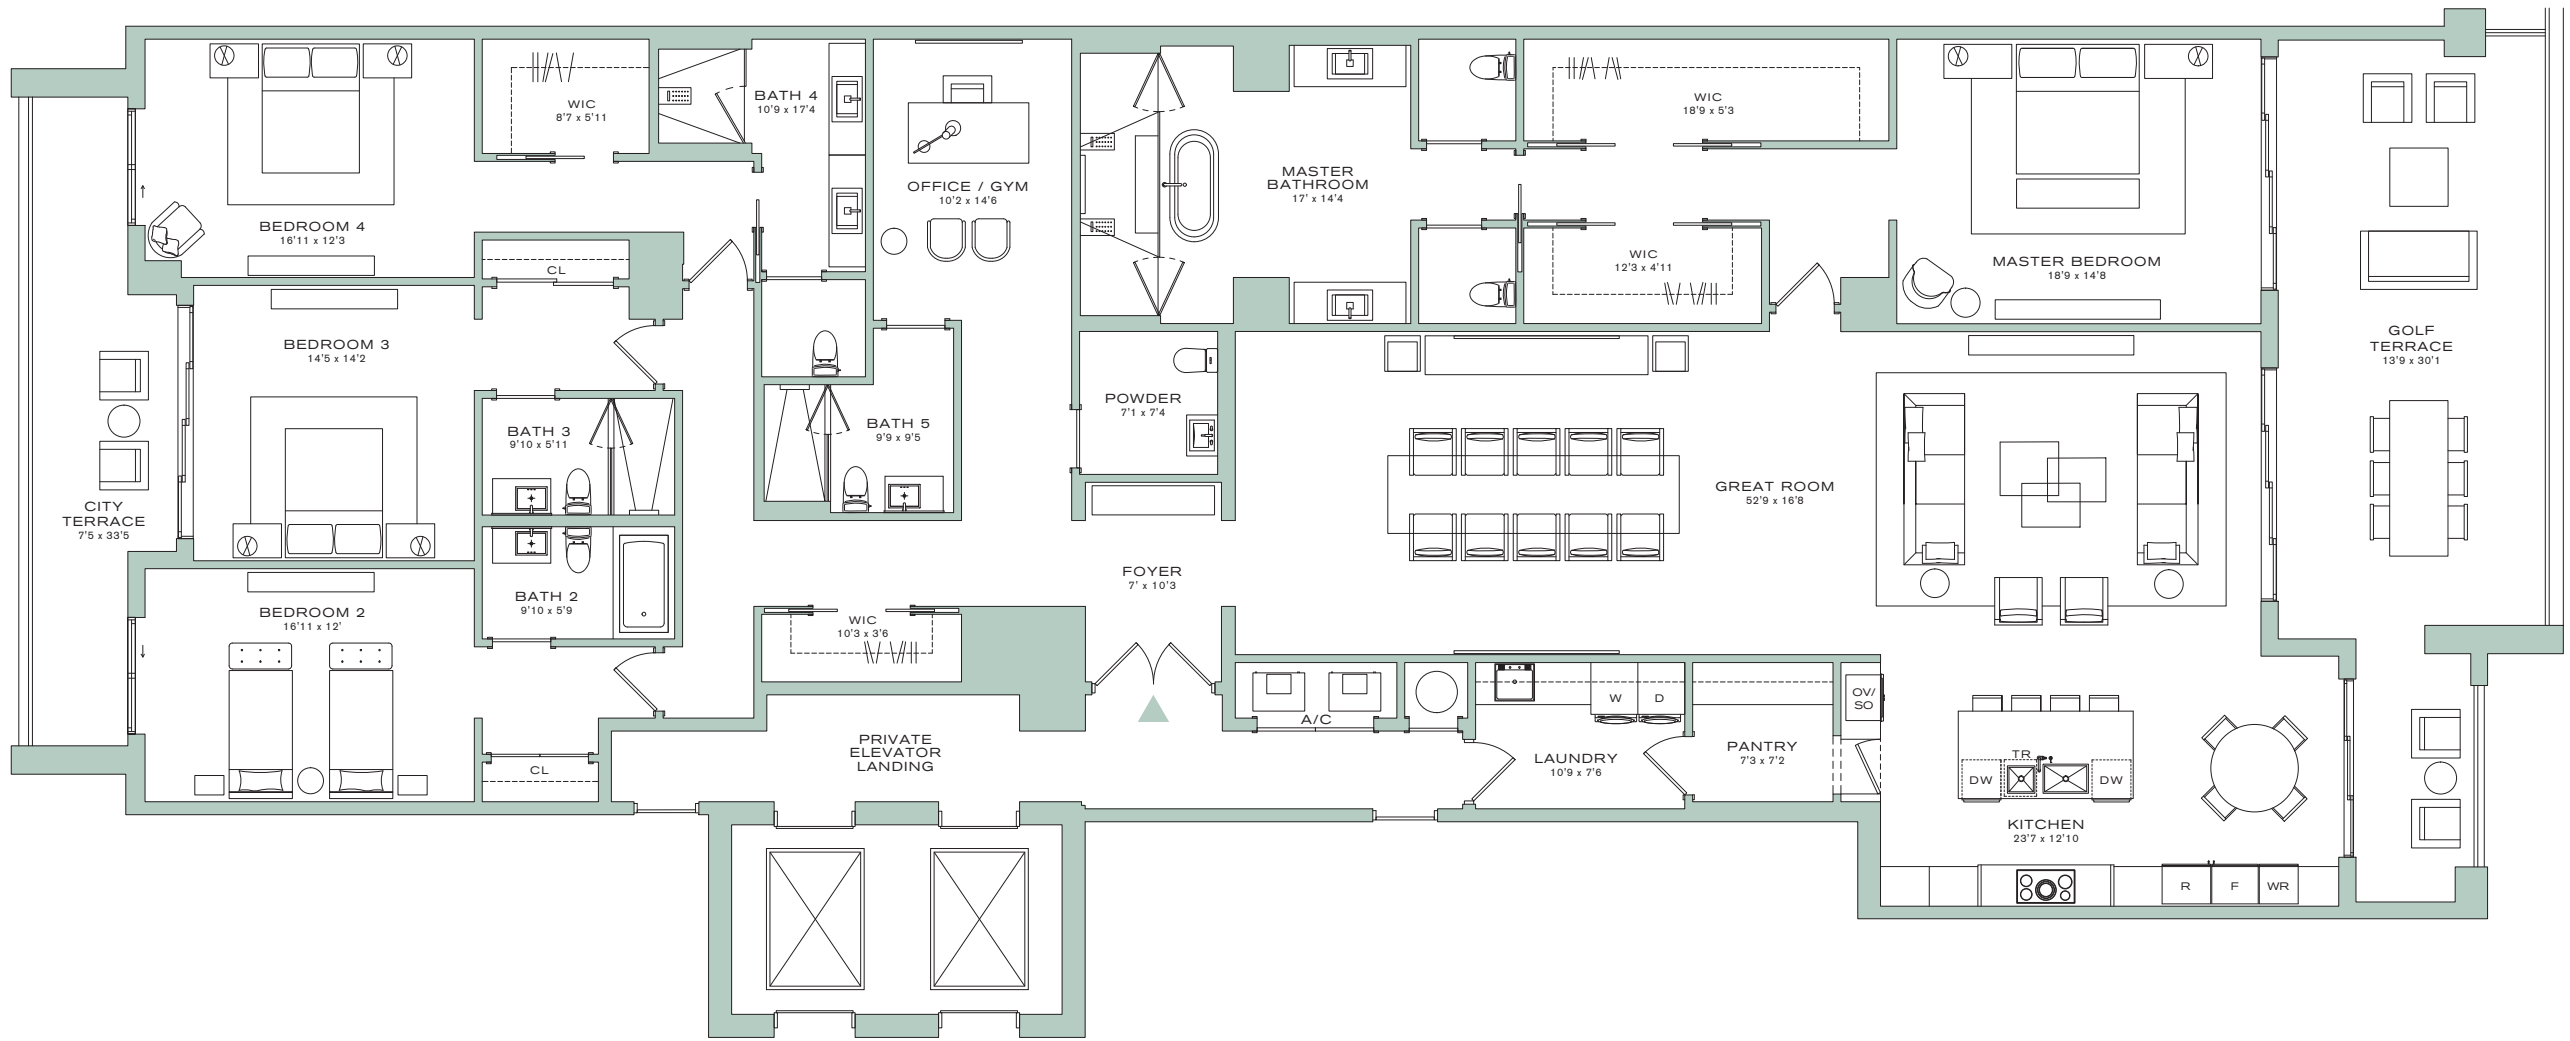

FLOORPLAN CD

RESIDENCES 603, 703, 803, 903
 4 BEDROOMS + DEN | 5.5 BATHROOMS
 INTERIOR 4,579 SQ FT | 425.4 SQ M
 EXTERIOR 810 SQ FT | 75.3 SQ M*

ALINA
 RESIDENCES
 BOCA RATON

BOCA RATON RESORT AND CLUB GOLF COURSE

MIZNER VILLAGE DRIVE

SE MIZNER BLVD

*EXTERIOR SPACES VARY PER FLOOR