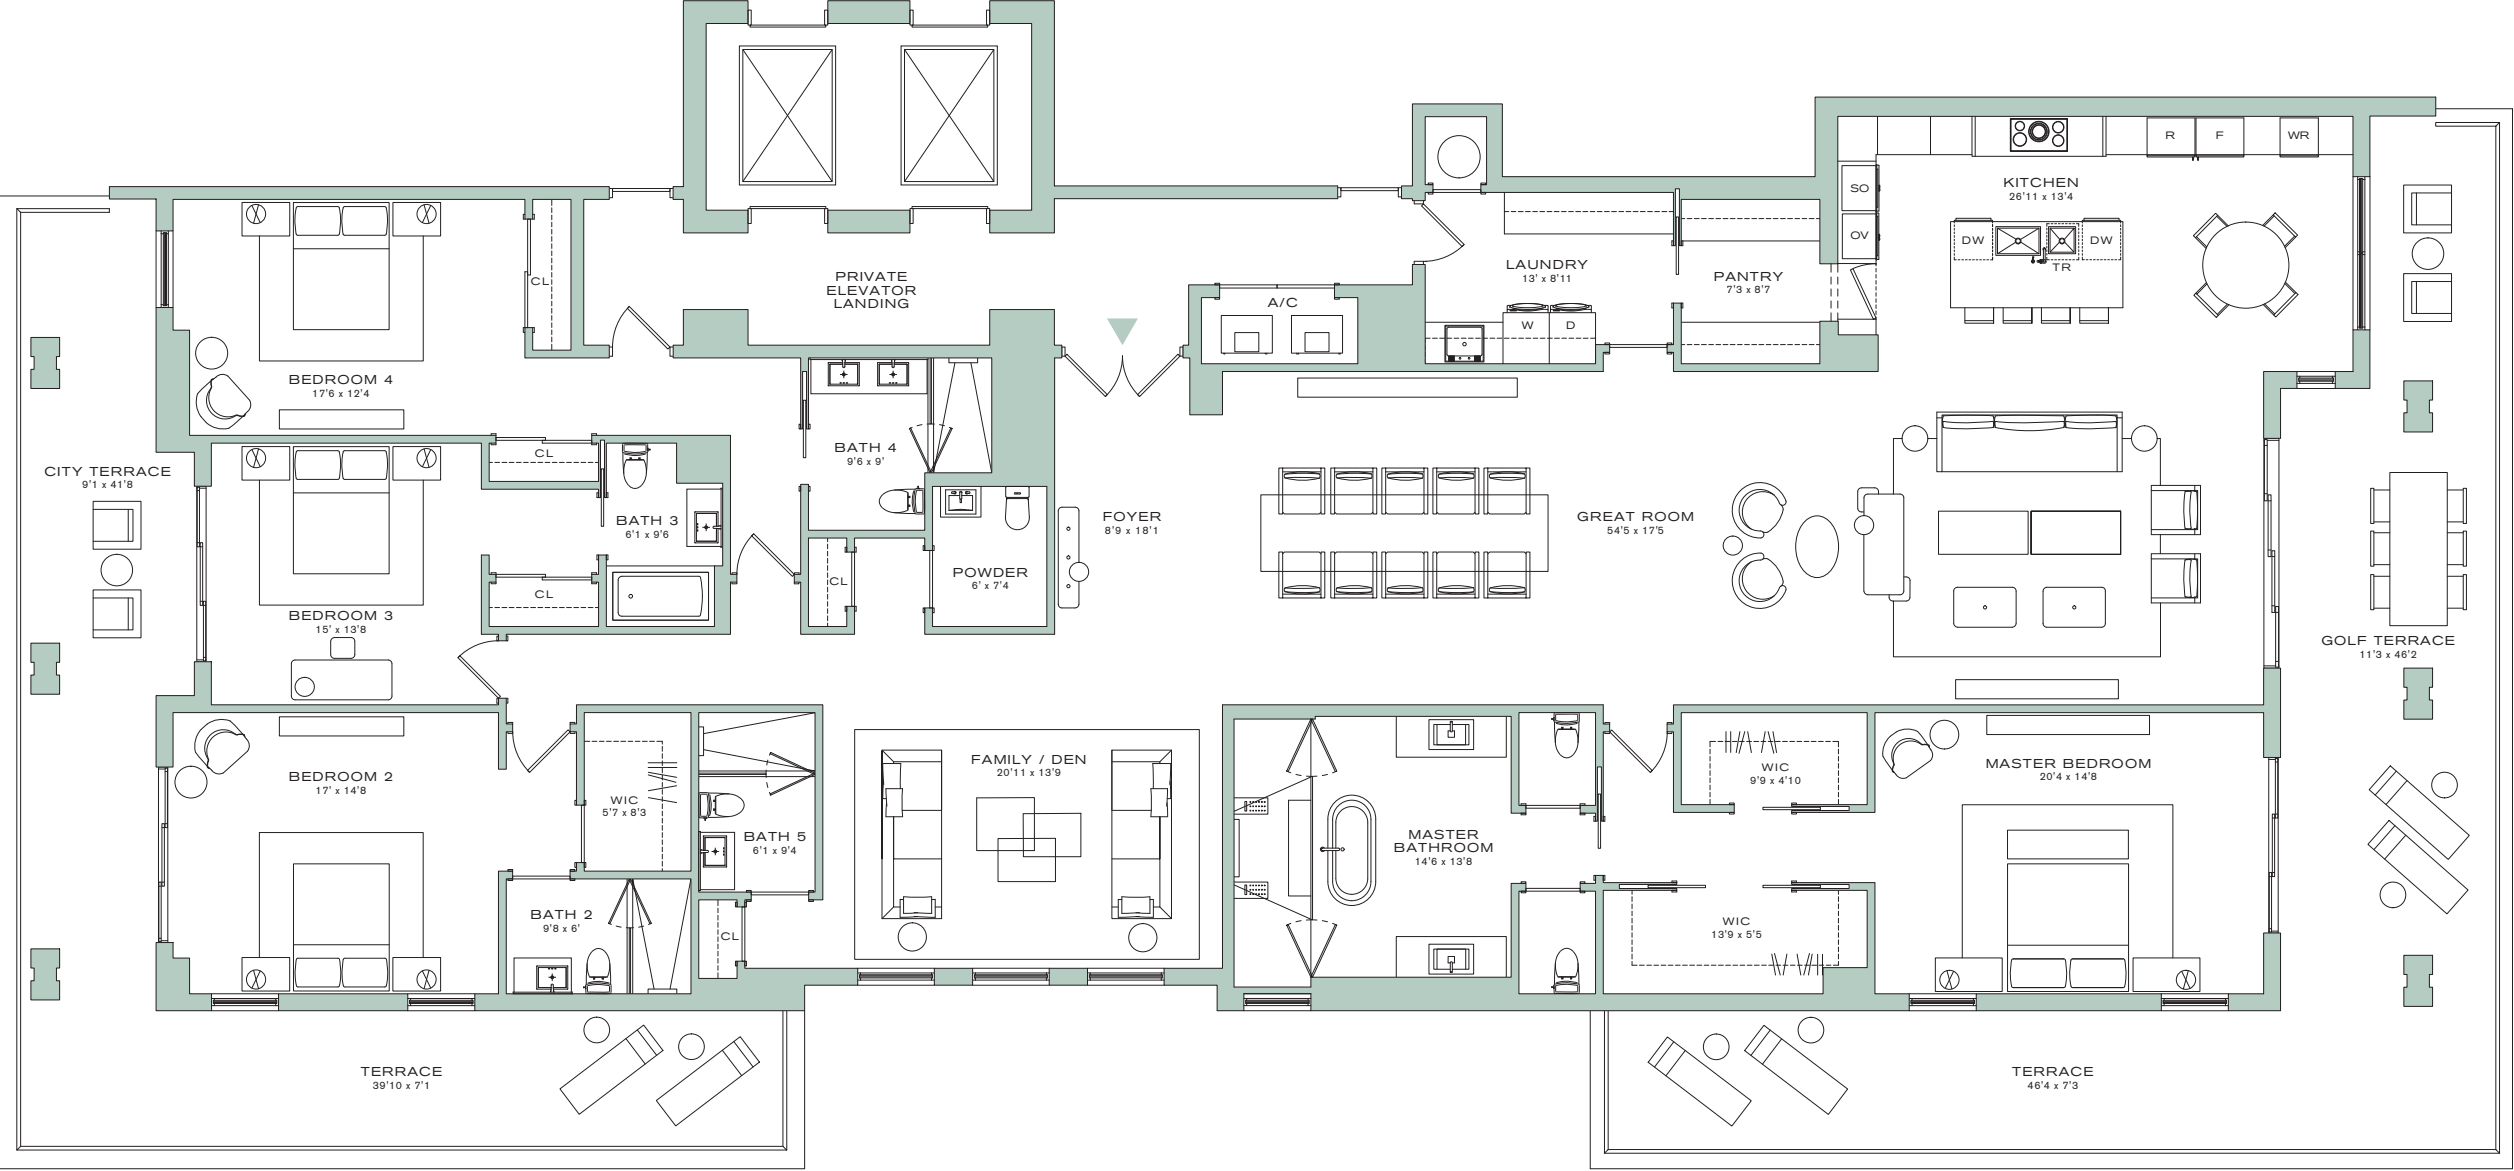

FLOORPLAN AB

RESIDENCES 401, 501, 601
 4 BEDROOMS + DEN | 5.5 BATHROOMS
 INTERIOR 4,829 SQ FT | 448.6 SQ M
 EXTERIOR 1,577 SQ FT | 146.5 SQ M*

ALINA
 RESIDENCES
 BOCA RATON

BOCA RATON RESORT AND CLUB GOLF COURSE

SE MIZNER BLVD

*EXTERIOR SPACES VARY PER FLOOR