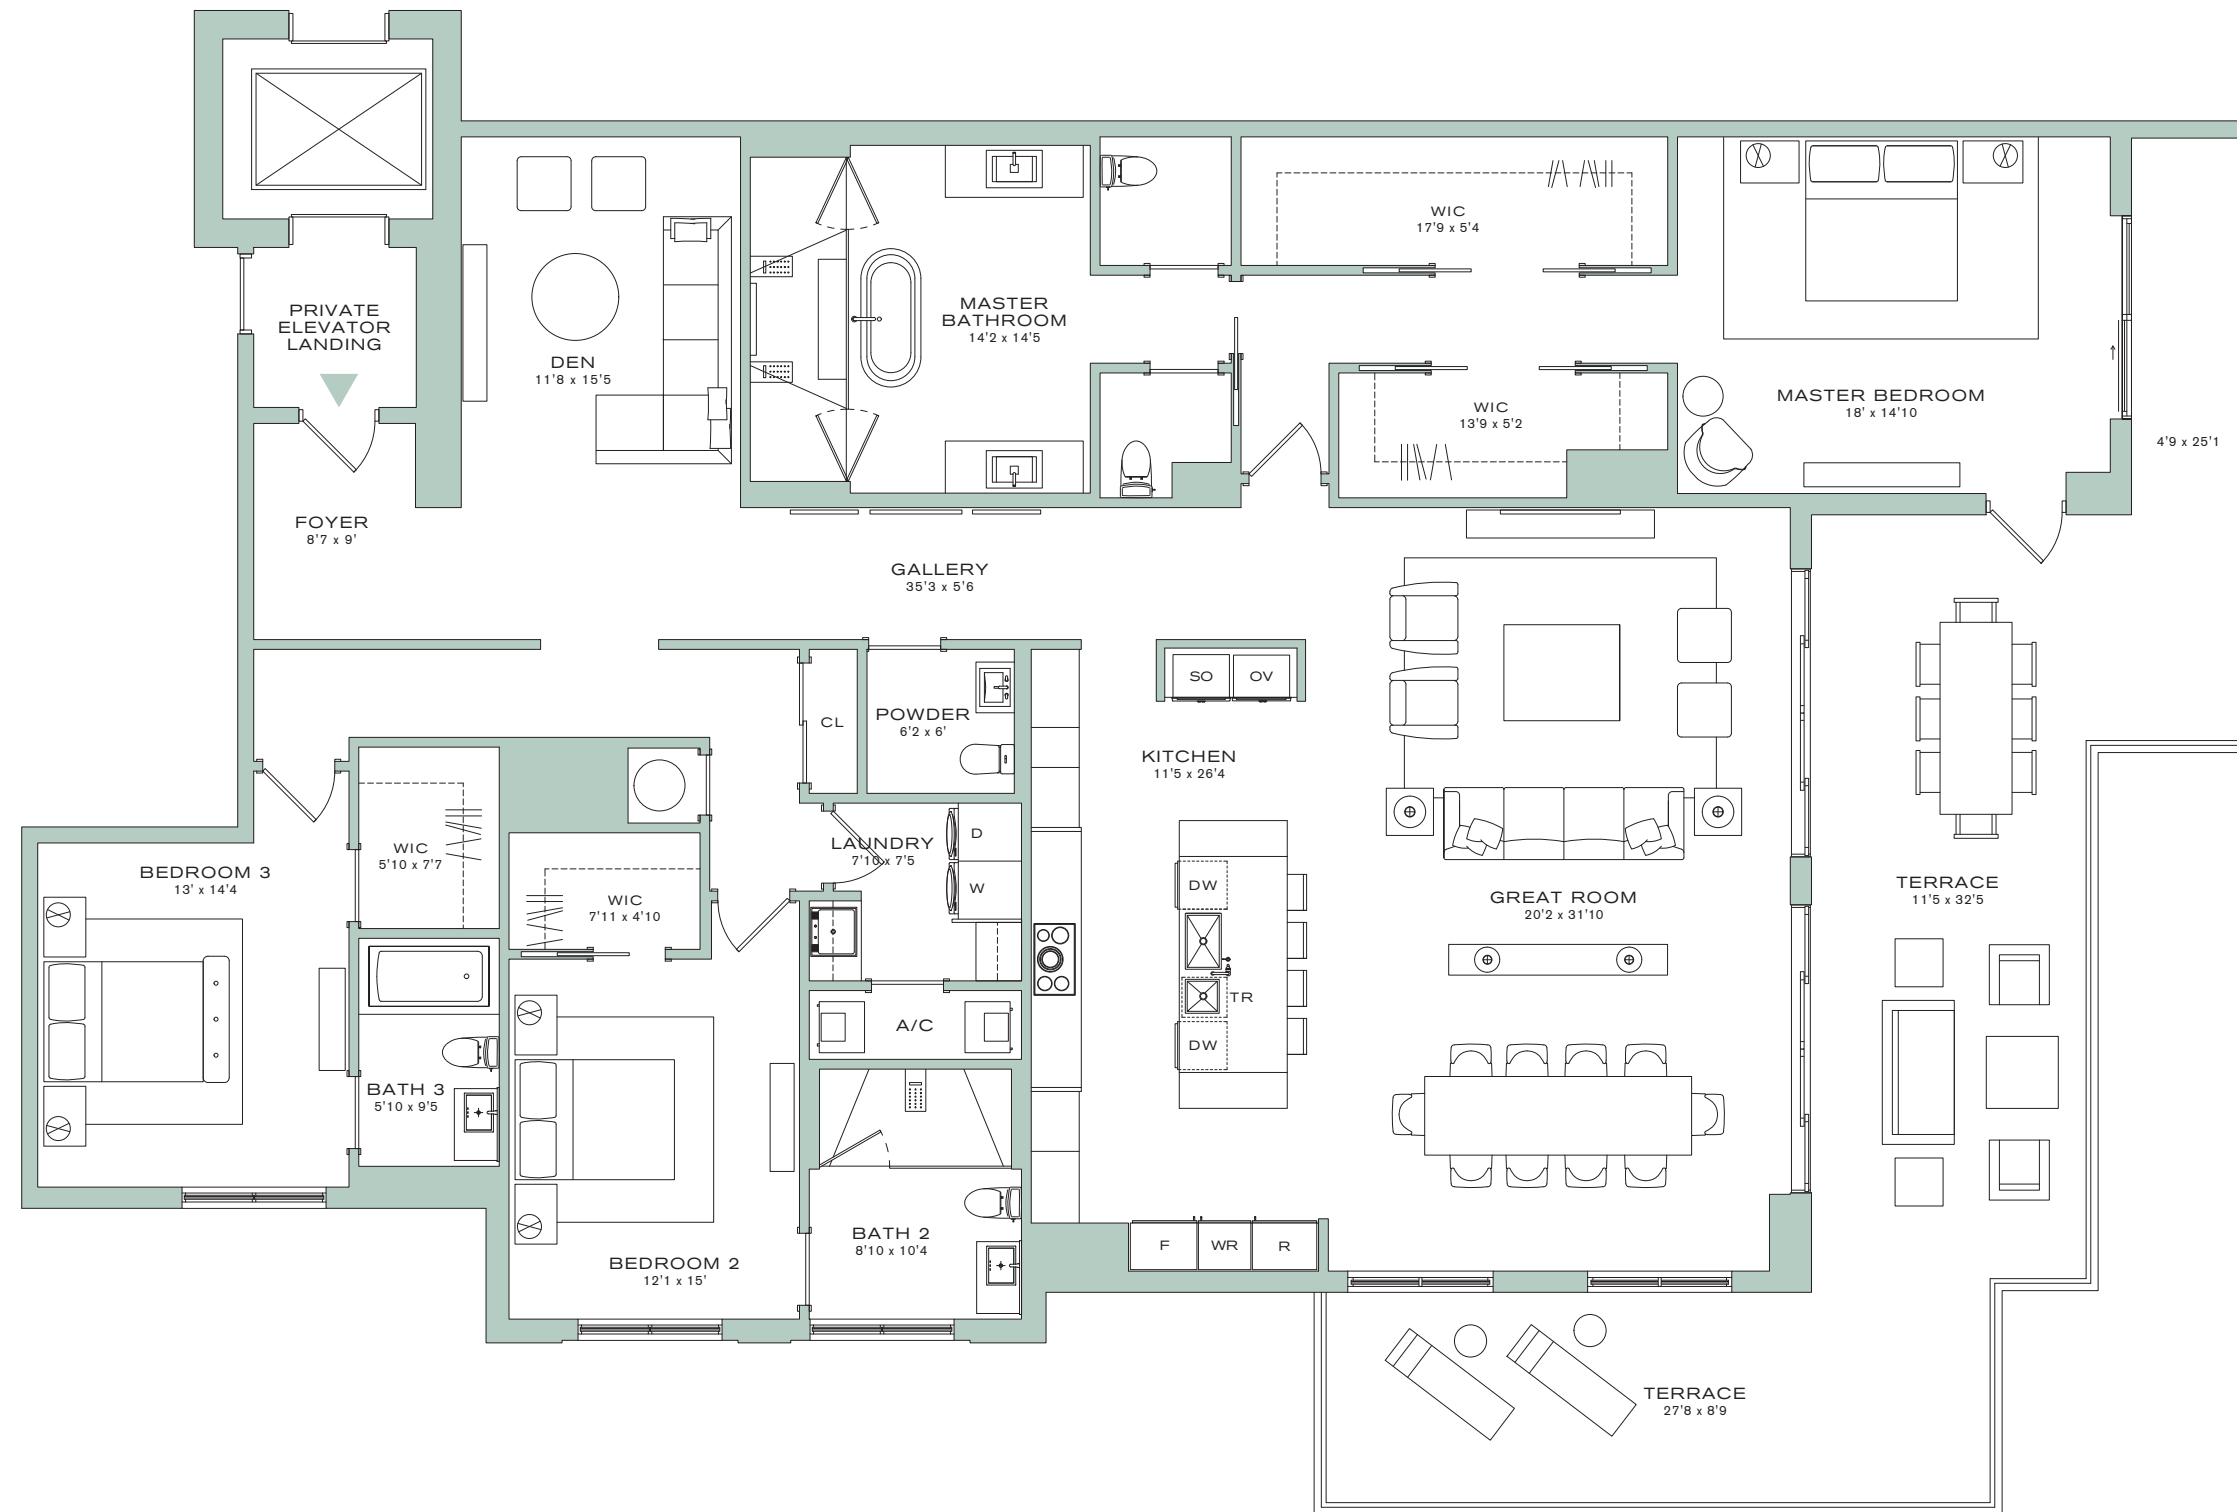

FLOORPLAN L

RESIDENCES 218, 318, 418, 518, 618, 718, 818, 918

3 BEDROOMS + DEN | 3.5 BATHROOMS

INTERIOR 3,490 SQ FT | 324.2 SQ M

EXTERIOR 809-1,343 SQ FT | 75.2-124.8 SQ M*

ALINA
RESIDENCES
BOCA RATON

*EXTERIOR SPACES VARY PER FLOOR