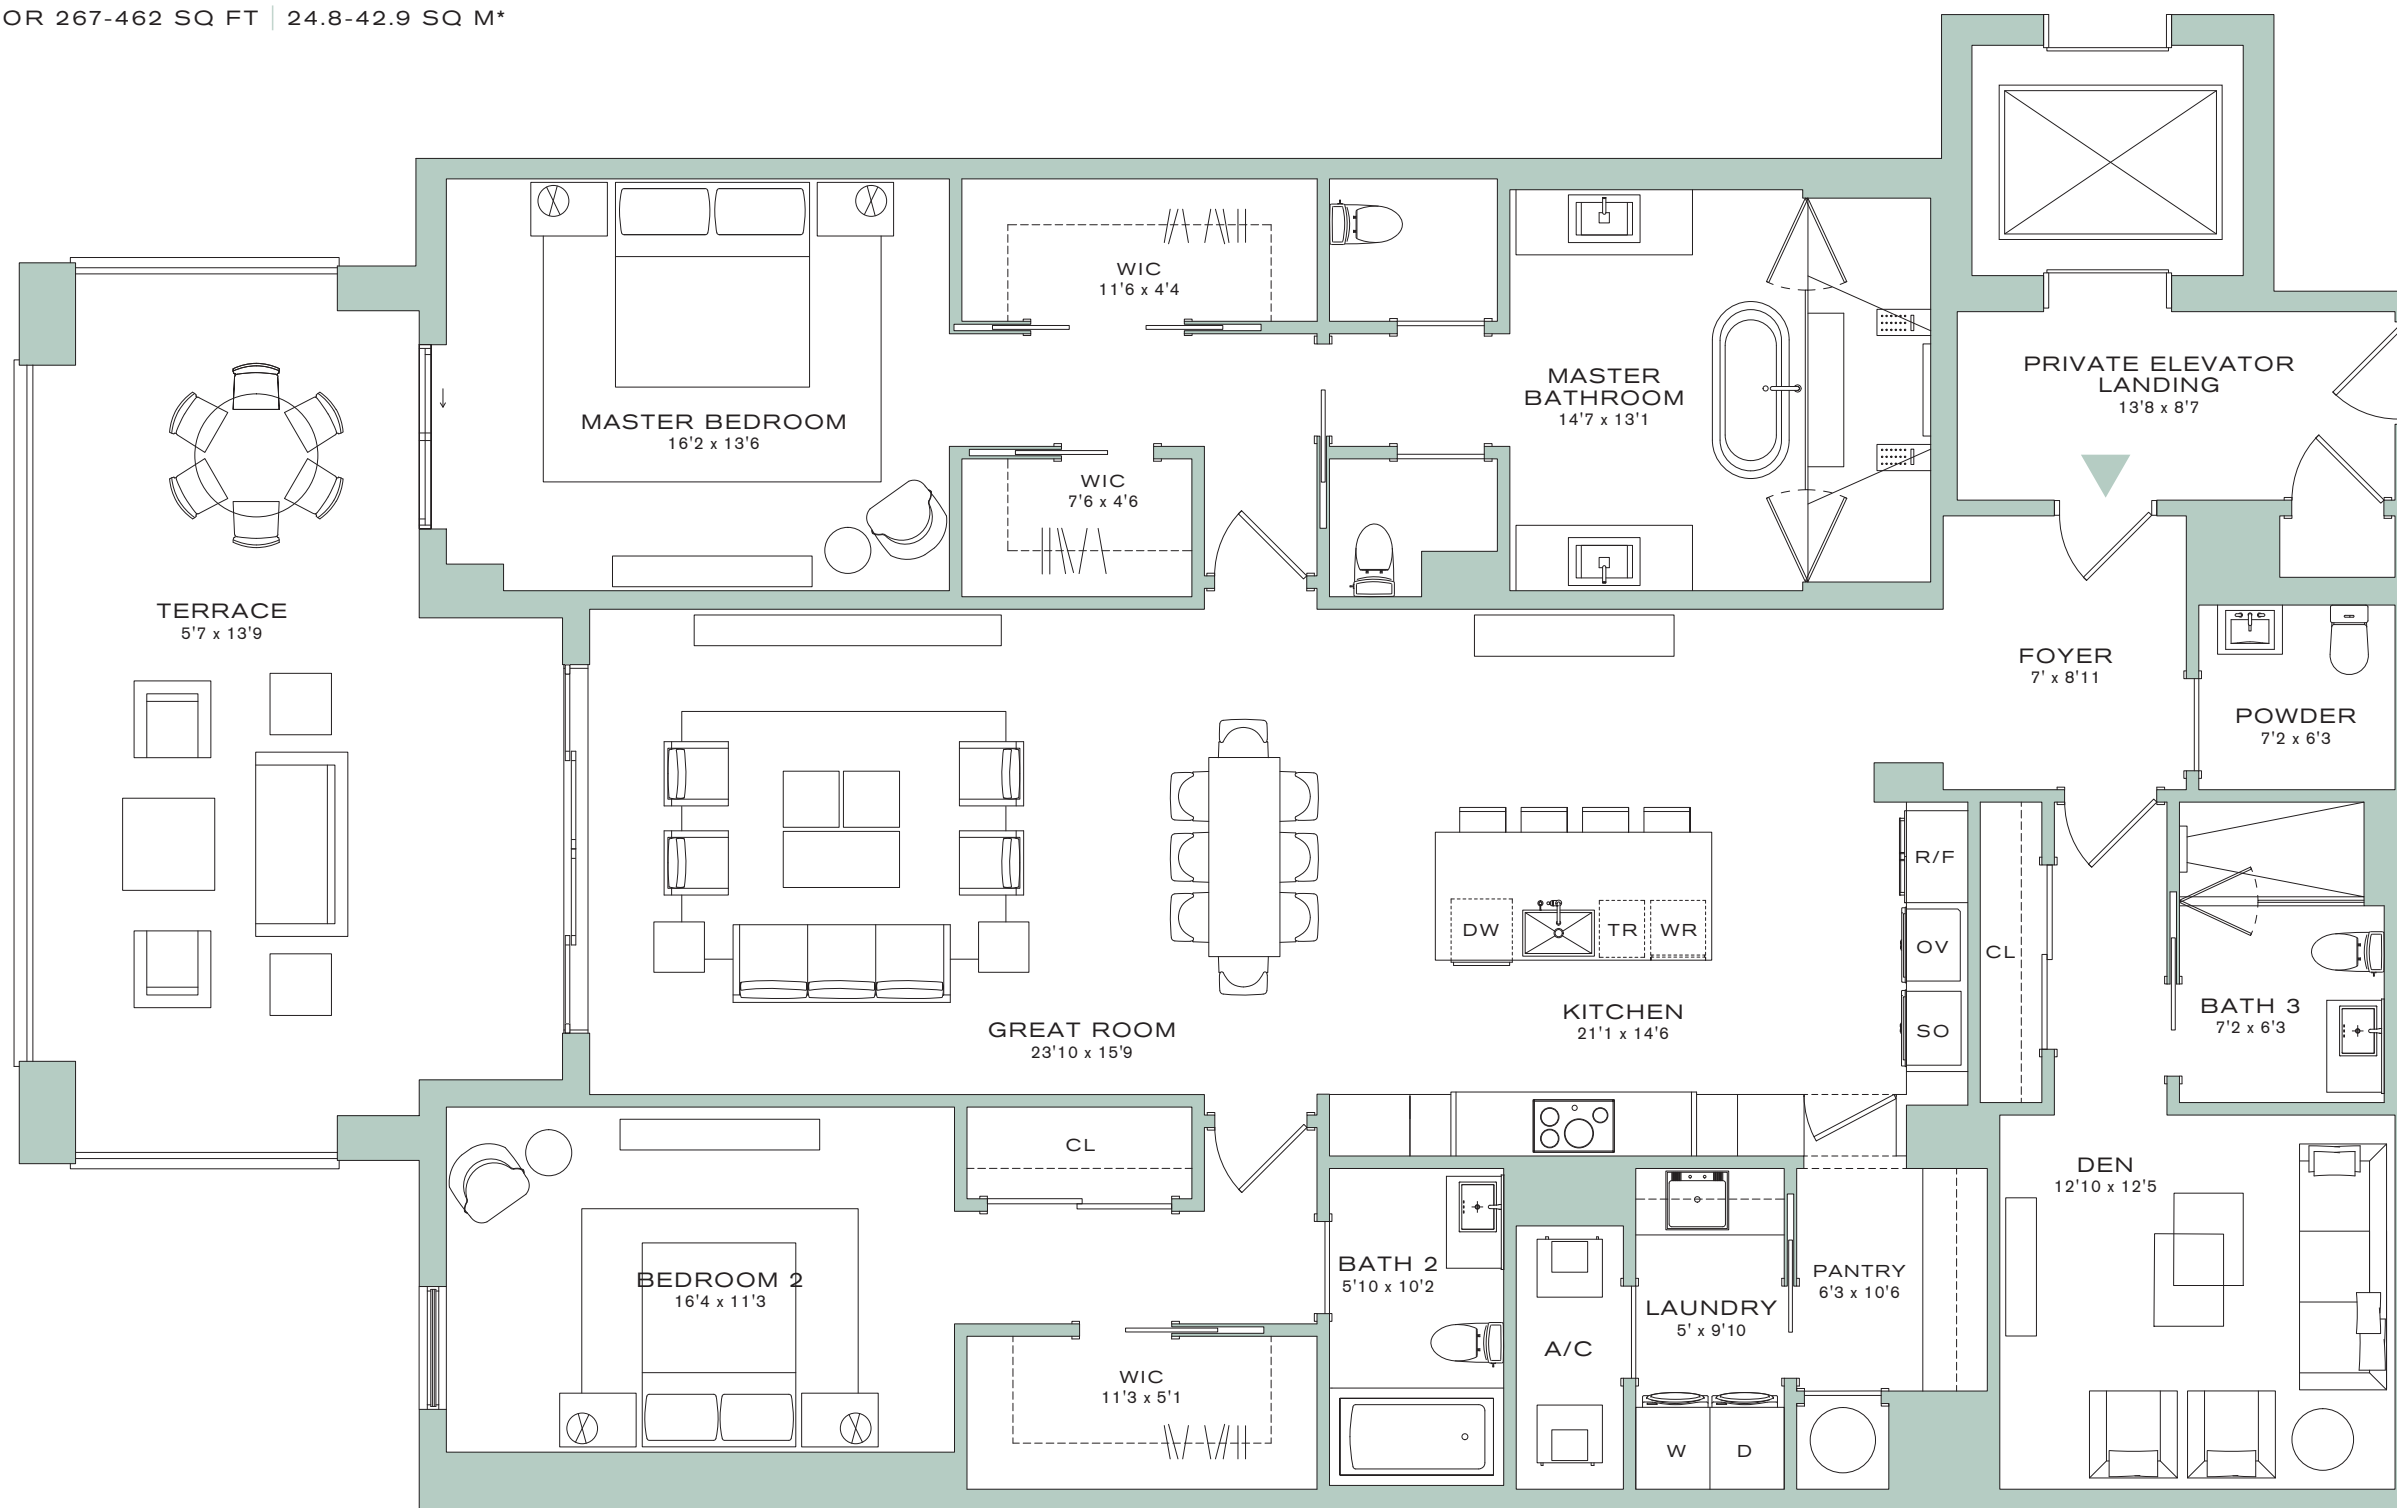

FLOORPLAN K

RESIDENCES 215, 315, 415, 515, 615, 715, 815, 915

2 BEDROOMS + DEN | 3.5 BATHROOMS

INTERIOR 2,681 SQ FT | 249 SQ M

EXTERIOR 267-462 SQ FT | 24.8-42.9 SQ M*

ALINA
RESIDENCES
BOCA RATON

*EXTERIOR SPACES VARY PER FLOOR