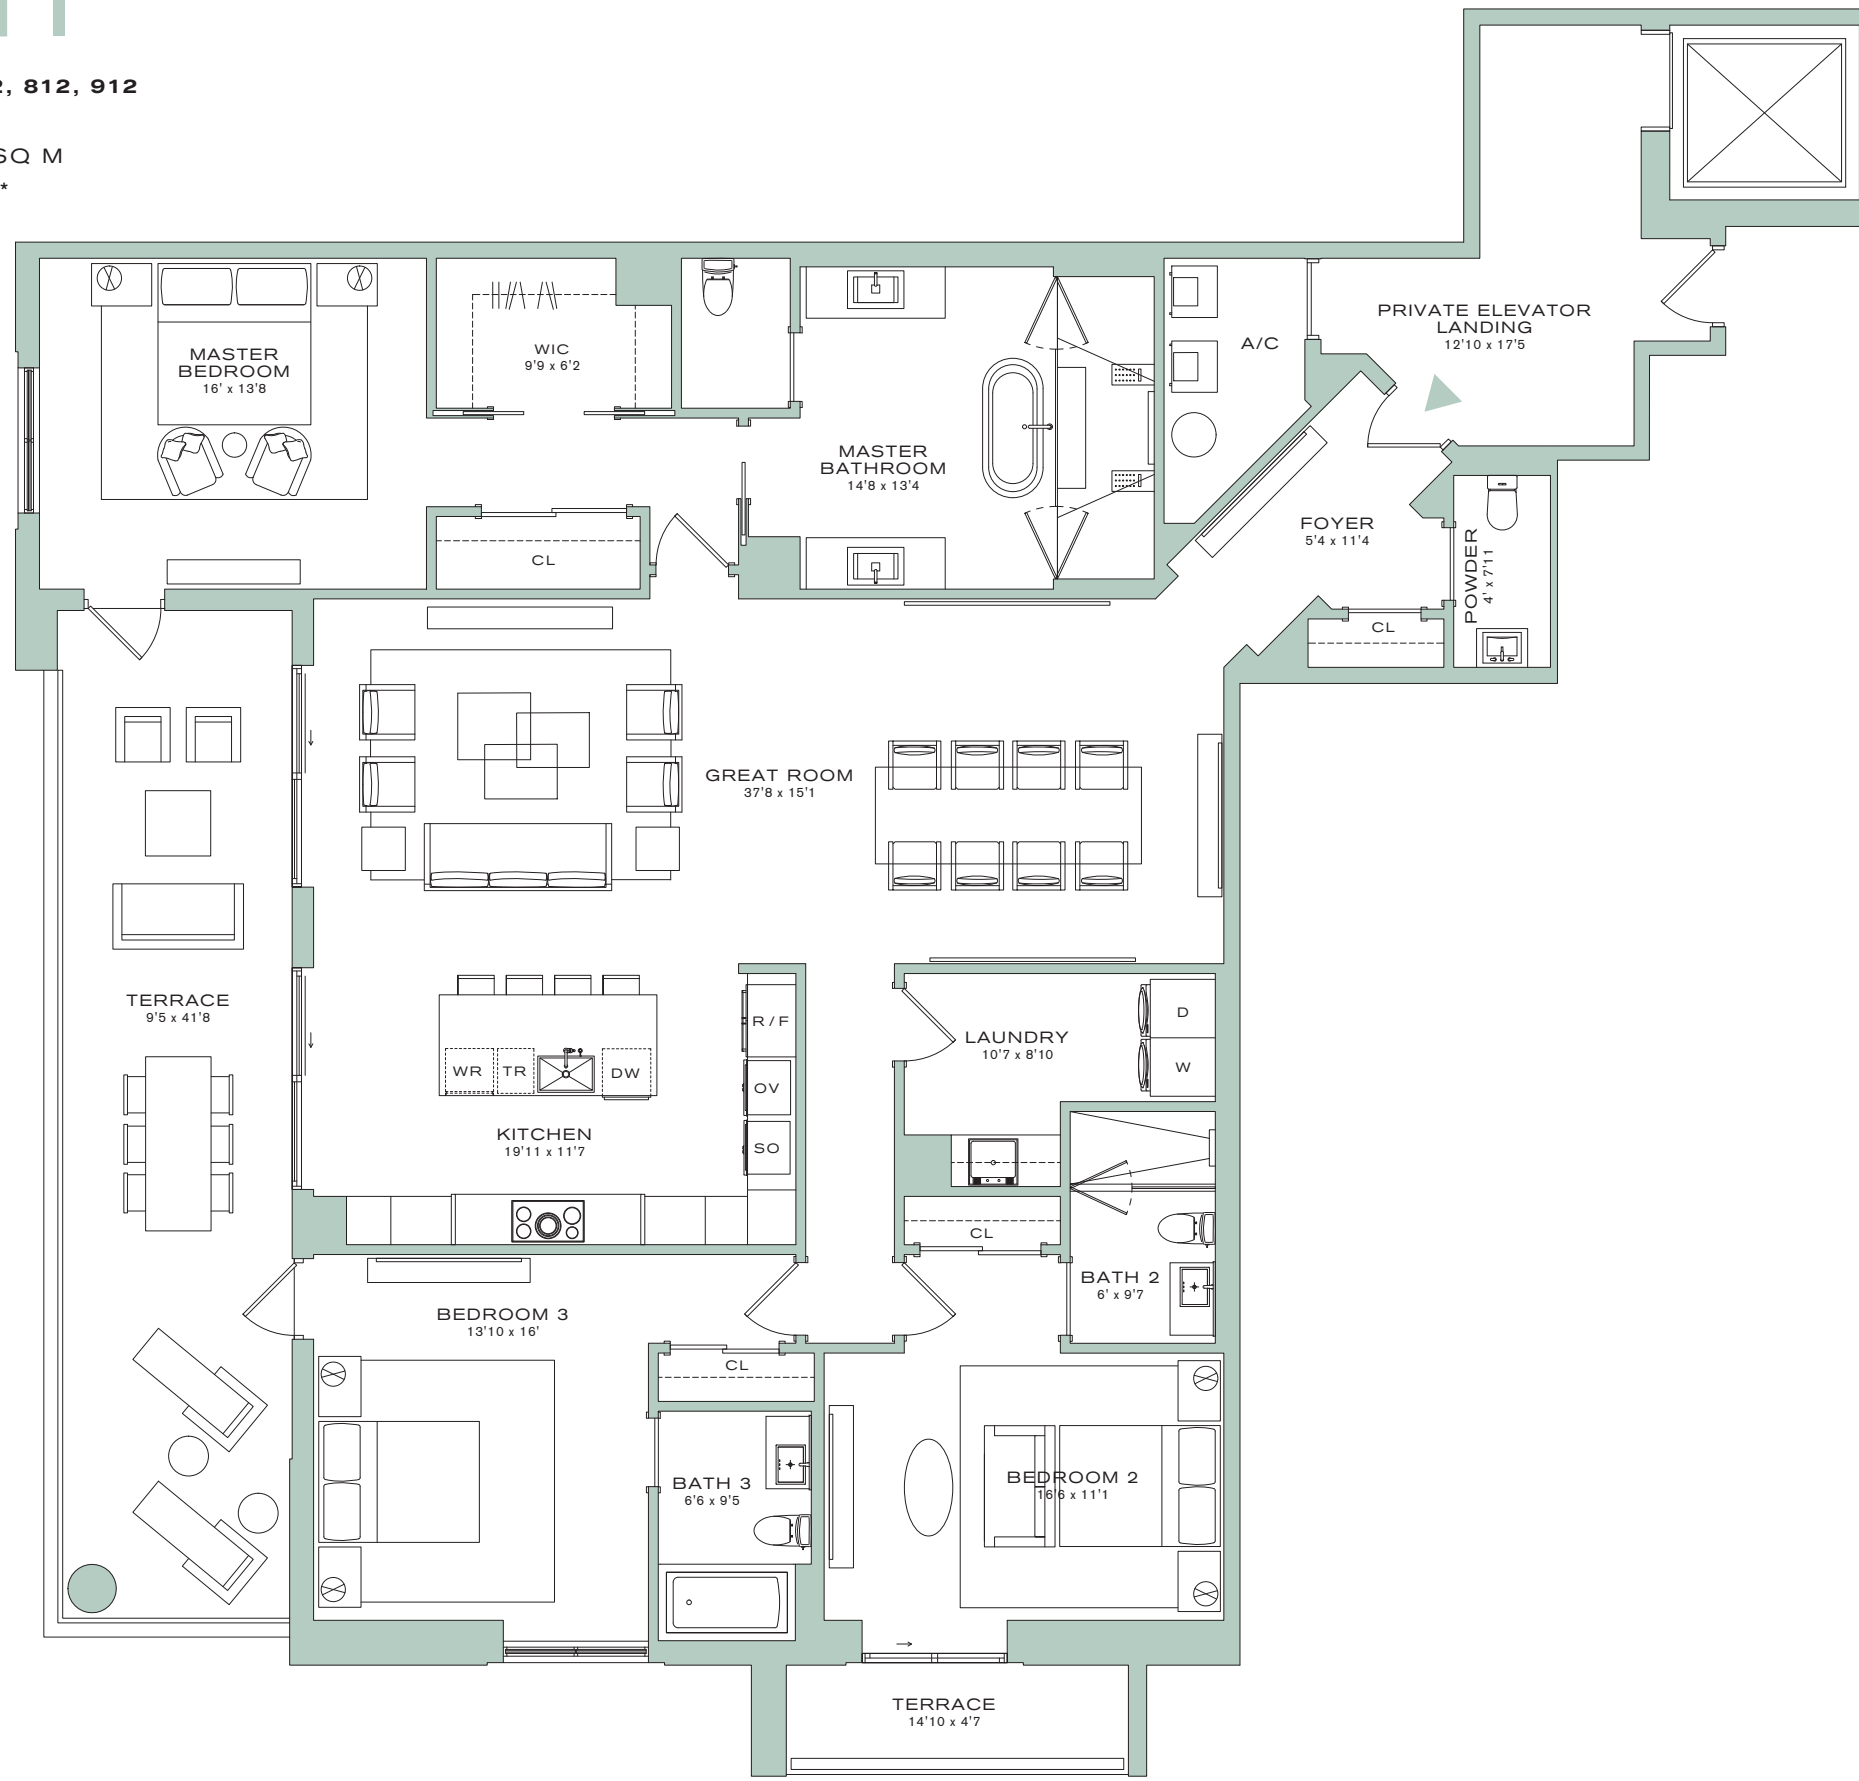

FLOORPLAN I

RESIDENCES 212, 312, 412, 512, 612, 712, 812, 912

3 BEDROOMS | 3.5 BATHROOMS

INTERIOR 2,745-2,747 SQ FT | 255-255.2 SQ M

EXTERIOR 464-604 SQ FT | 43-56.1 SQ M*

ALINA
RESIDENCES
BOCA RATON

*EXTERIOR SPACES VARY PER FLOOR