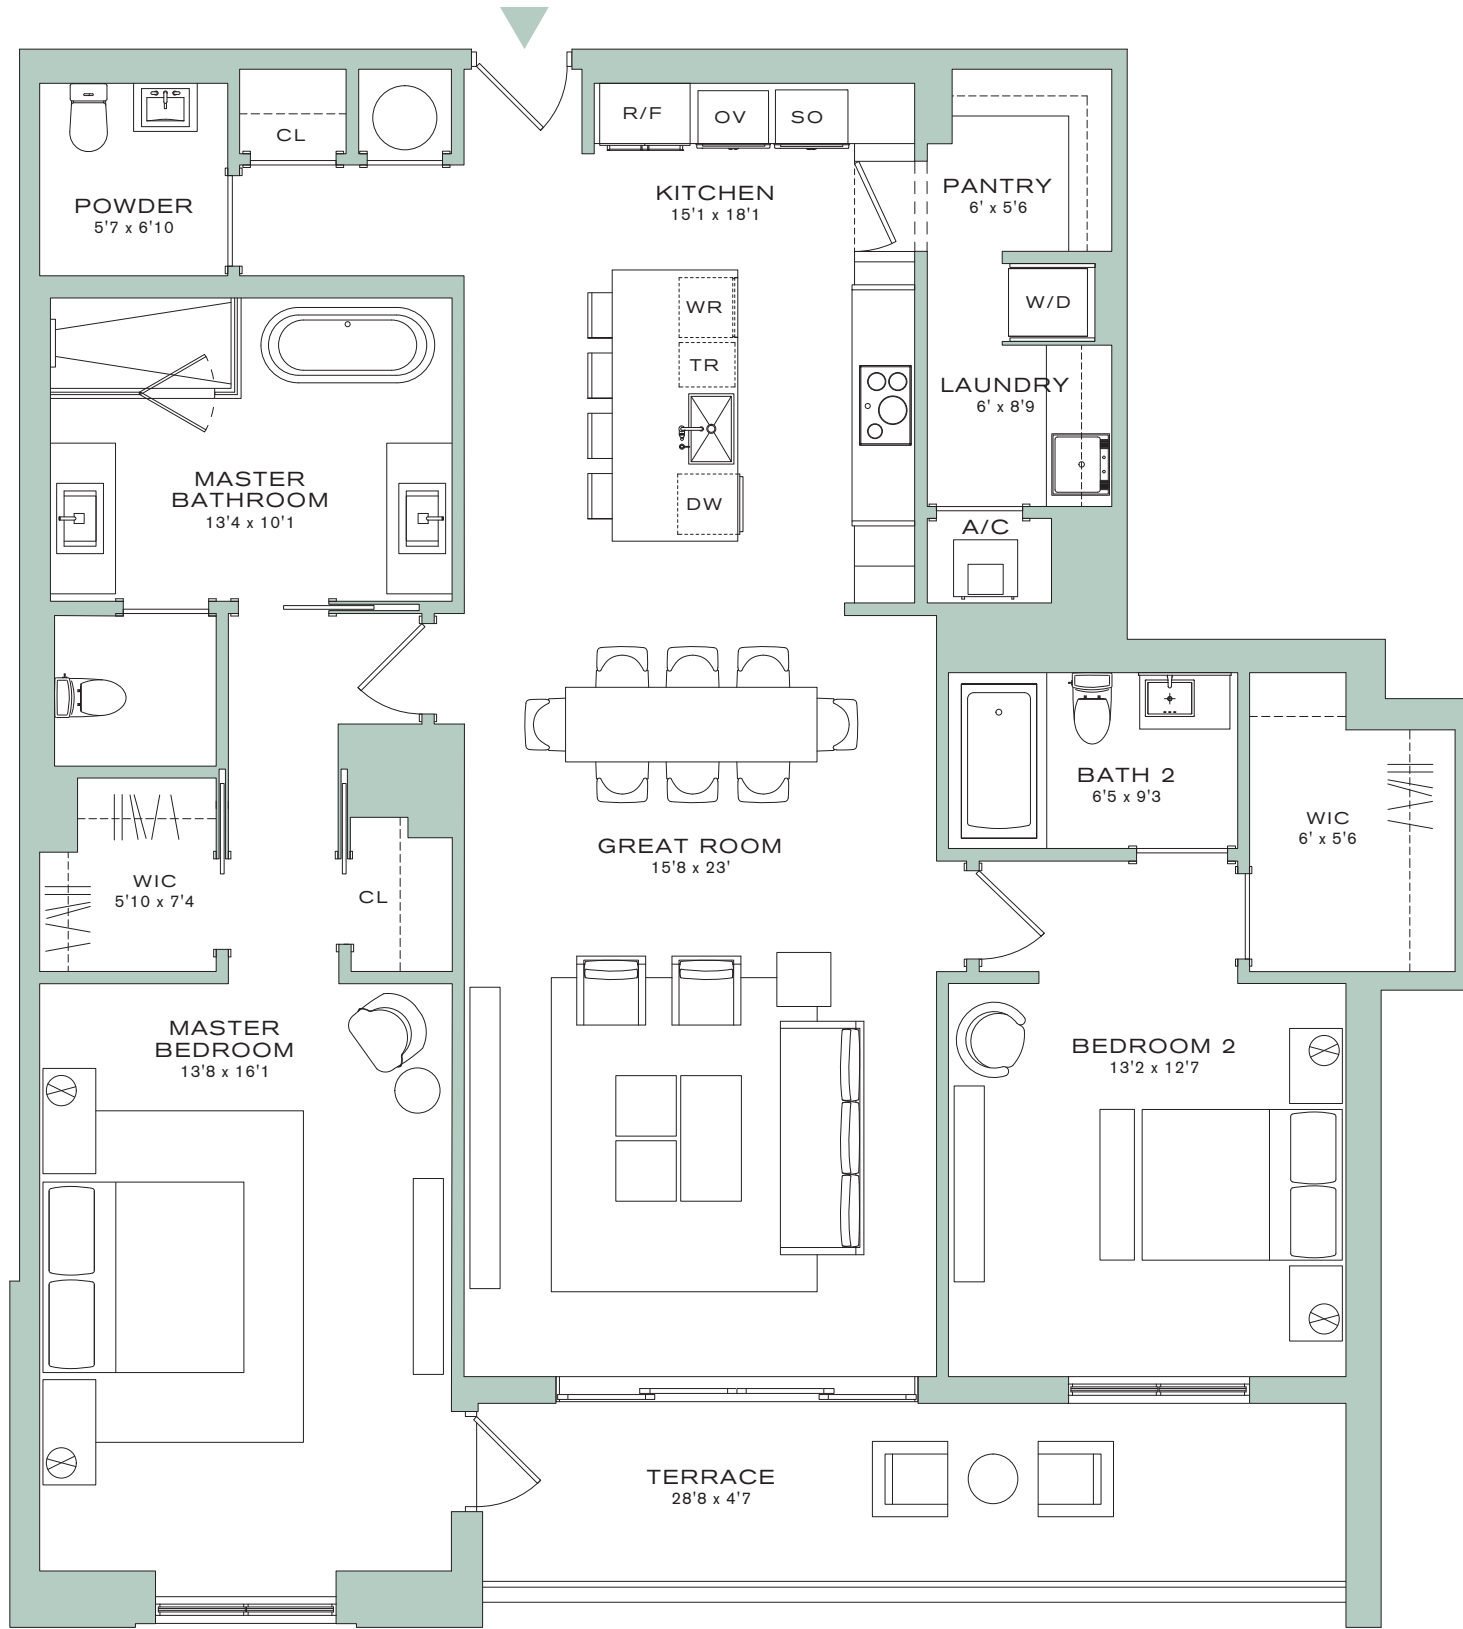

FLOORPLAN E

RESIDENCES 208, 308, 408, 508, 608, 708, 808, 908

2 BEDROOMS | 2.5 BATHROOMS

INTERIOR 1,950 SQ FT | 181.2 SQ M

EXTERIOR 193-1,209 SQ FT | 17.9-112.3 SQ M*

ALINA
RESIDENCES
BOCA RATON

*EXTERIOR SPACES VARY PER FLOOR