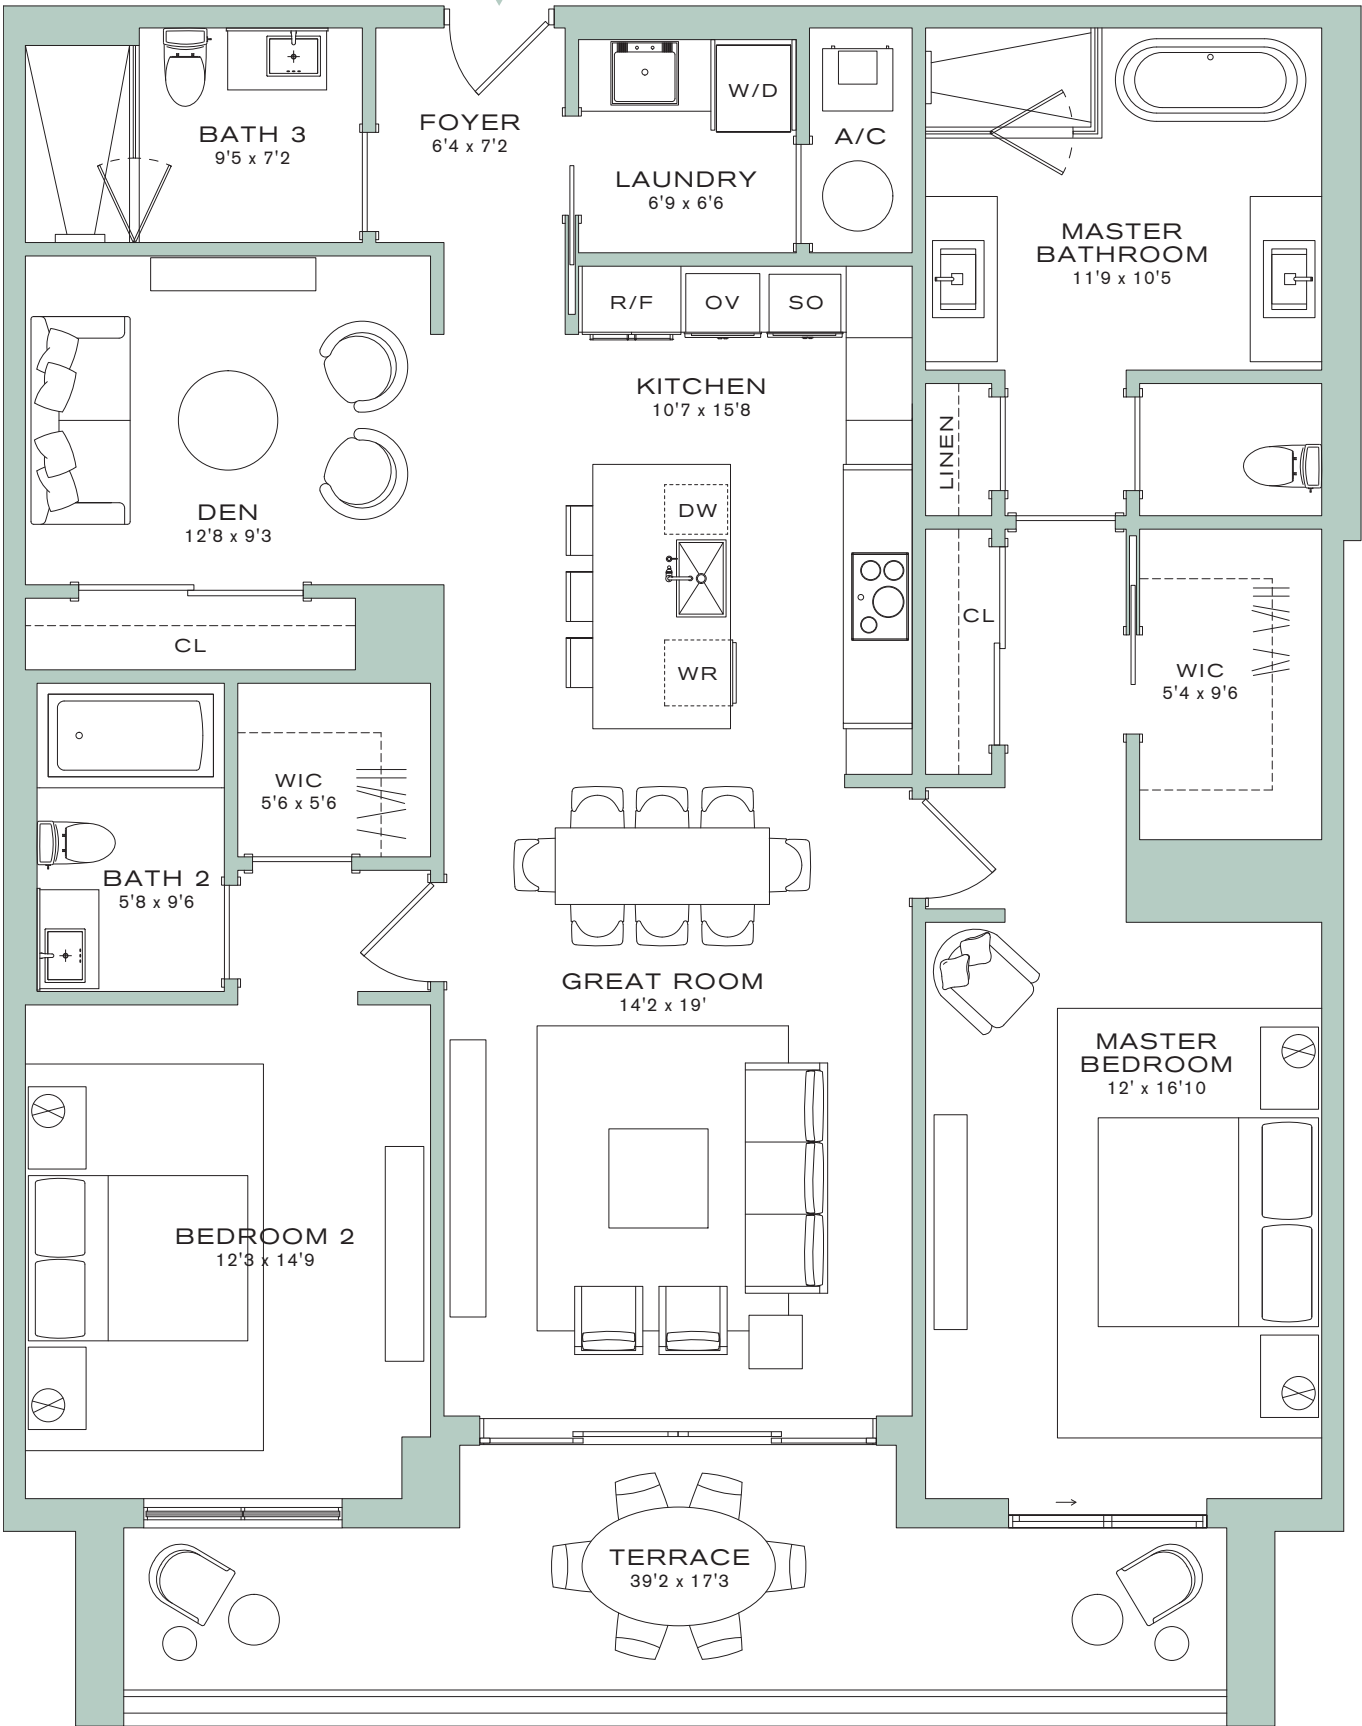

FLOORPLAN D

RESIDENCES 204, 304, 404, 504

2 BEDROOMS + DEN | 3 BATHROOMS

INTERIOR 1,800 SQ FT | 167.2 SQ M

EXTERIOR 253-794 SQ FT | 23.5-73.7 SQ M*

ALINA
RESIDENCES
BOCA RATON

*EXTERIOR SPACES VARY PER FLOOR