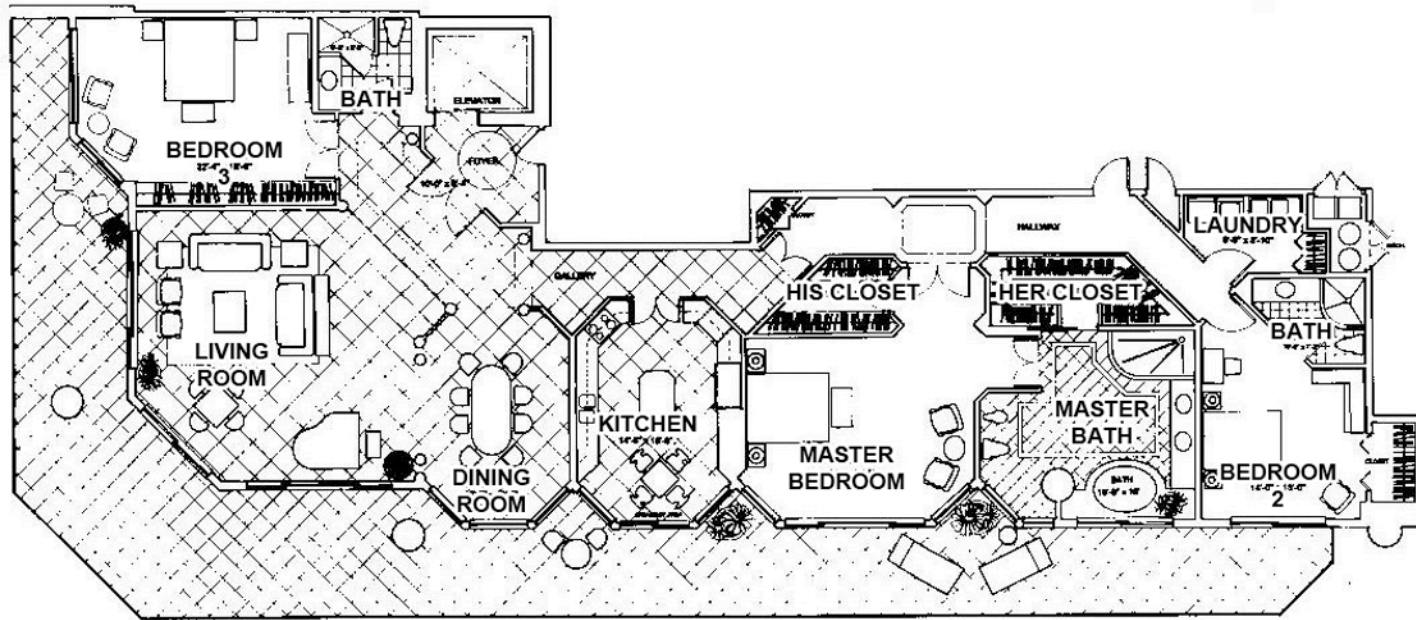

VILLA BELMARE
3 BEDROOMS/ 2.5 BATHS

FLOOR PLAN
4,760 sq ft.

Contact:
STEVE SAMUELS
Email: ssamuels@condosandcondos.com
Ph: 305.494.1767
Fax: 888.430.3343
Web: www.condosandcondos.com

Jackson Tower

A luxury condominium
located on Fort Lauderdale Beach