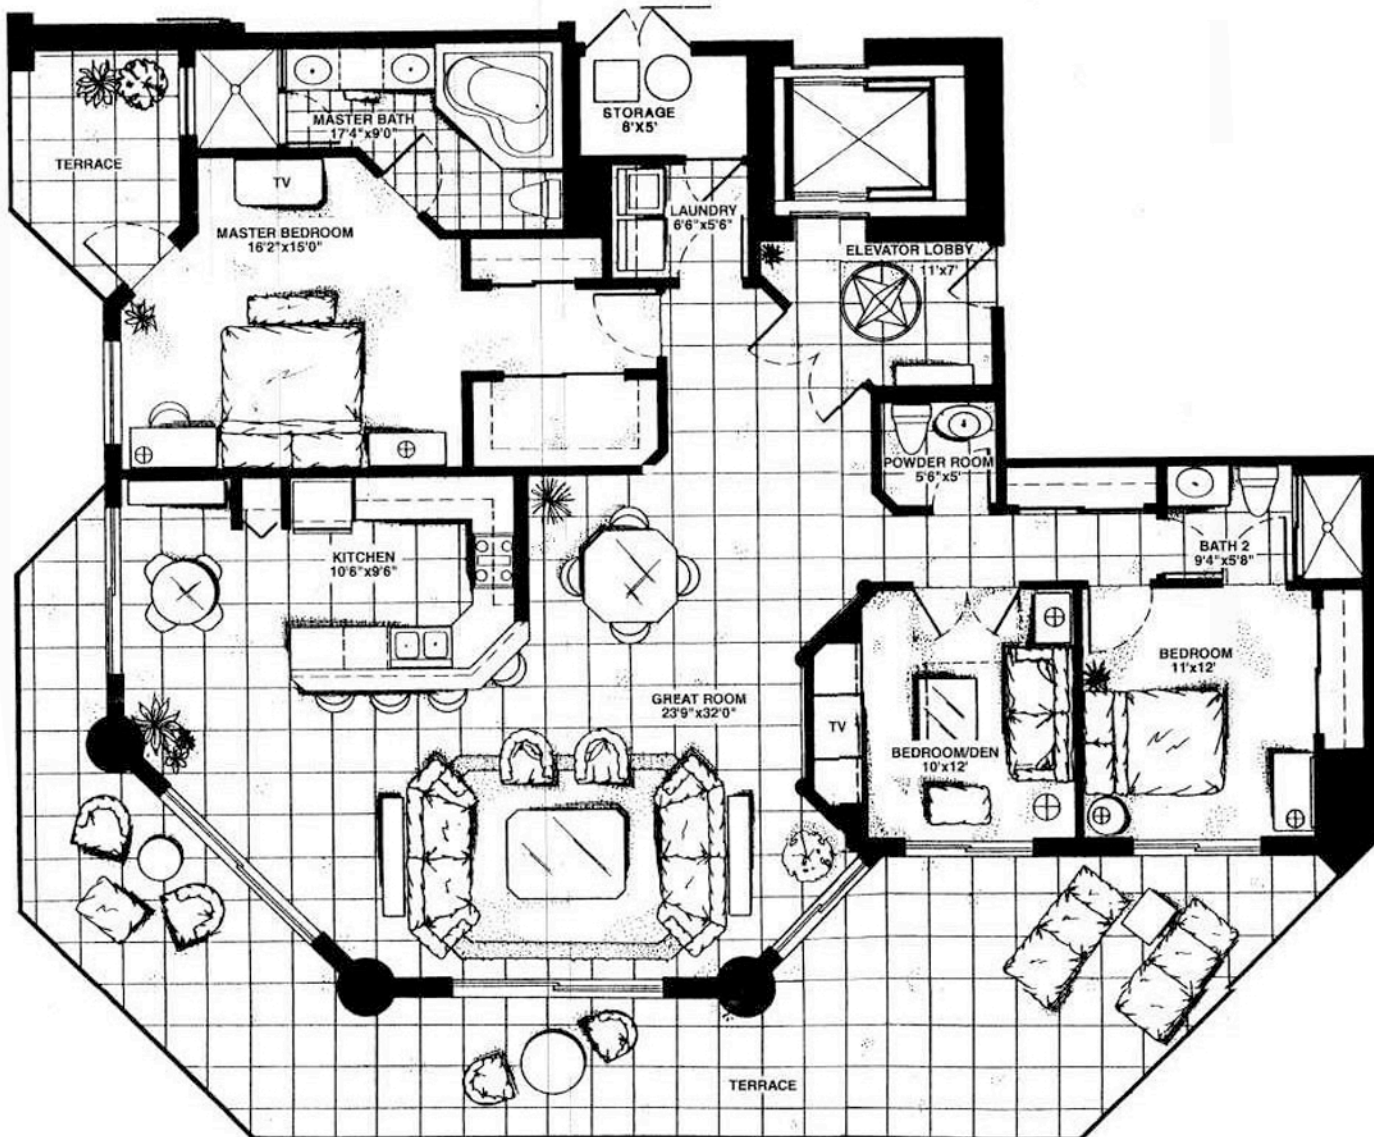

Contact:

STEVE SAMUELS

Email: ssamuels@condosandcondos.com

Ph: 305.494.1767

Fax: 888.430.3343

Web: www.condosandcondos.com

Jackson Tower

A luxury condominium
located on Fort Lauderdale Beach