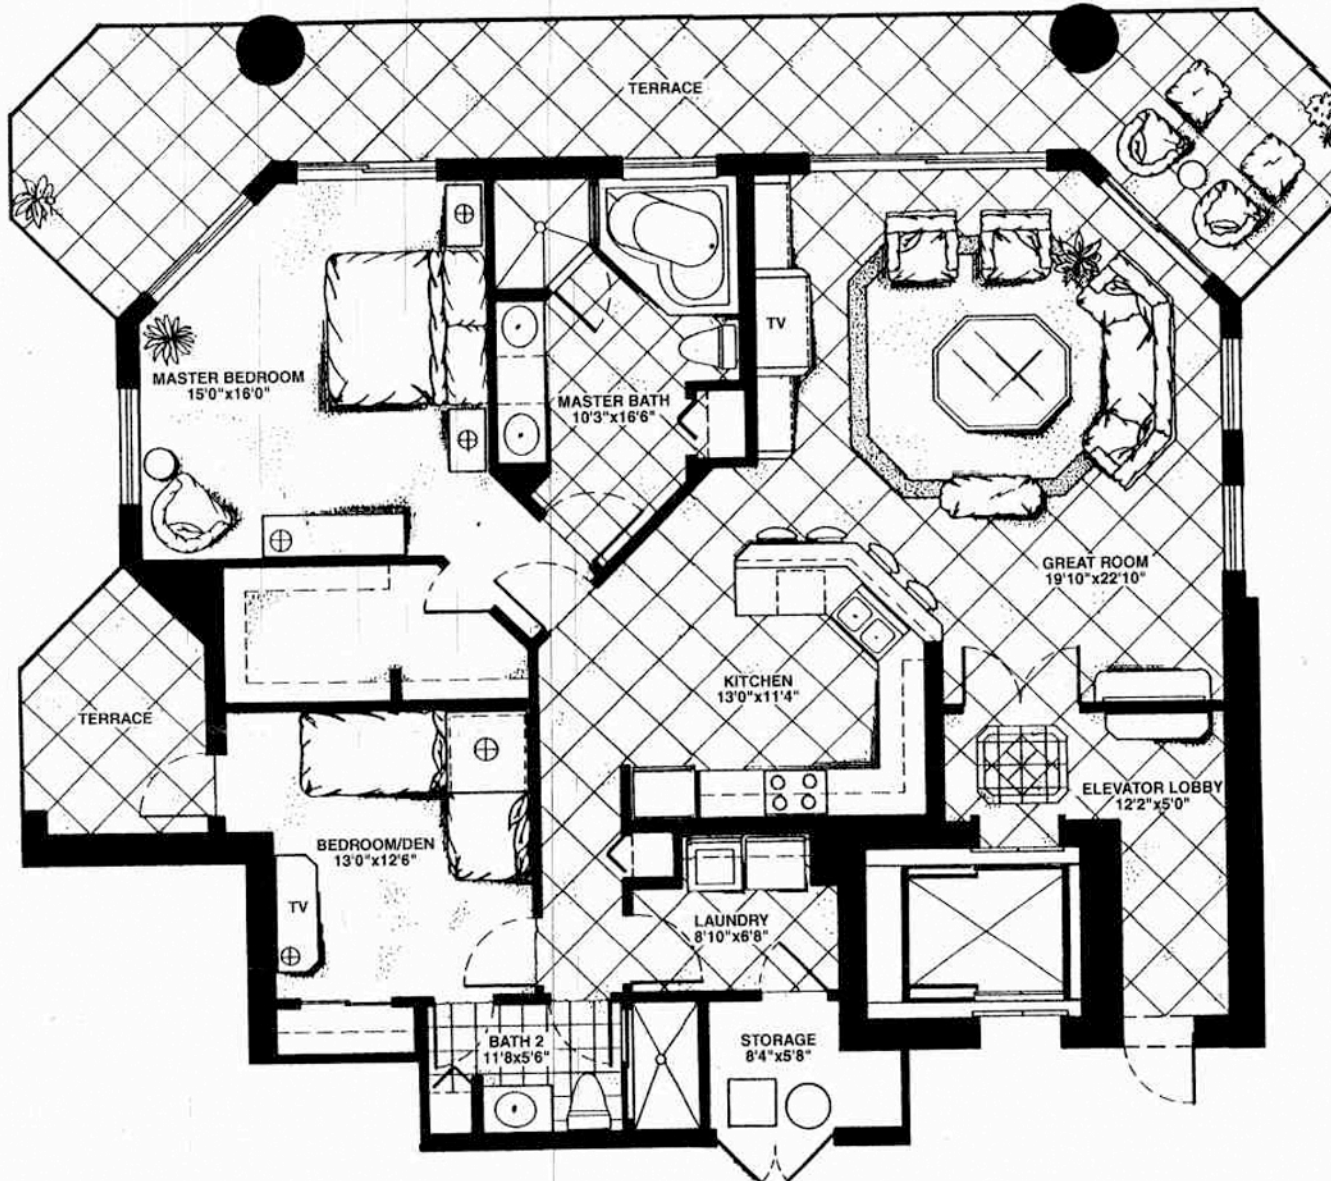

MARBELLA
2 BEDROOMS/ 2 BATHS

FLOOR PLAN
2,135 sq ft.

Contact:
STEVE SAMUELS
Email: ssamuels@condosandcondos.com
Ph: 305.494.1767
Fax: 888.430.3343
Web: www.condosandcondos.com

Jackson Tower

A luxury condominium
located on Fort Lauderdale Beach