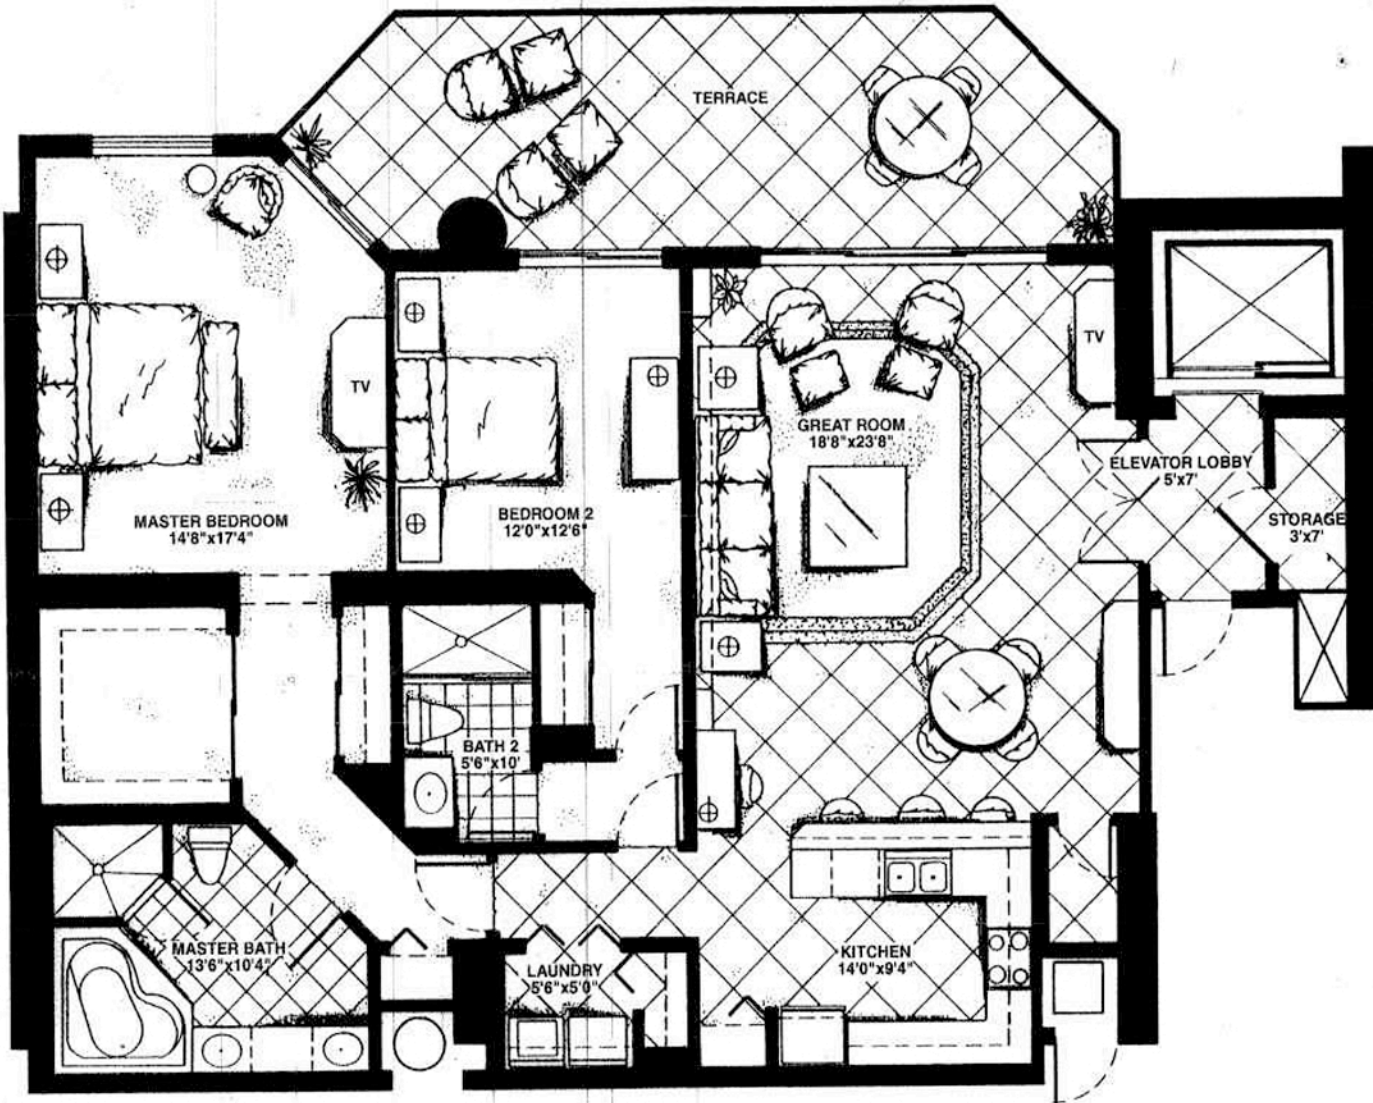

CORTINA
2 BEDROOMS/ 2 BATHS

FLOOR PLAN
1,868 sq ft.

Contact:
STEVE SAMUELS
 Email: ssamuels@condosandcondos.com
 Ph: 305.494.1767
 Fax: 888.430.3343
 Web: www.condosandcondos.com

Jackson Tower

A luxury condominium
located on Fort Lauderdale Beach