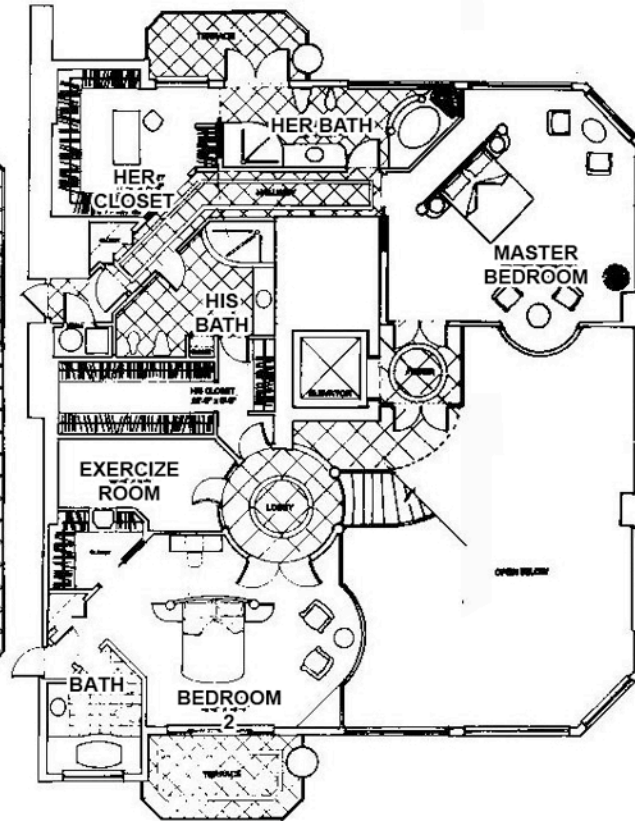

CASTELLO DEL SOLE

3 BEDROOMS/ 6.5 BATHS/ DEN/ LIBRARY
EXERCIZE ROOM/ STUDY

FLOOR PLAN
7,980 sq. ft.

Contact:
STEVE SAMUELS
Email: ssamuels@condosandcondos.com
Ph: 305.494.1767
Fax: 888.430.3343
Web: www.condosandcondos.com