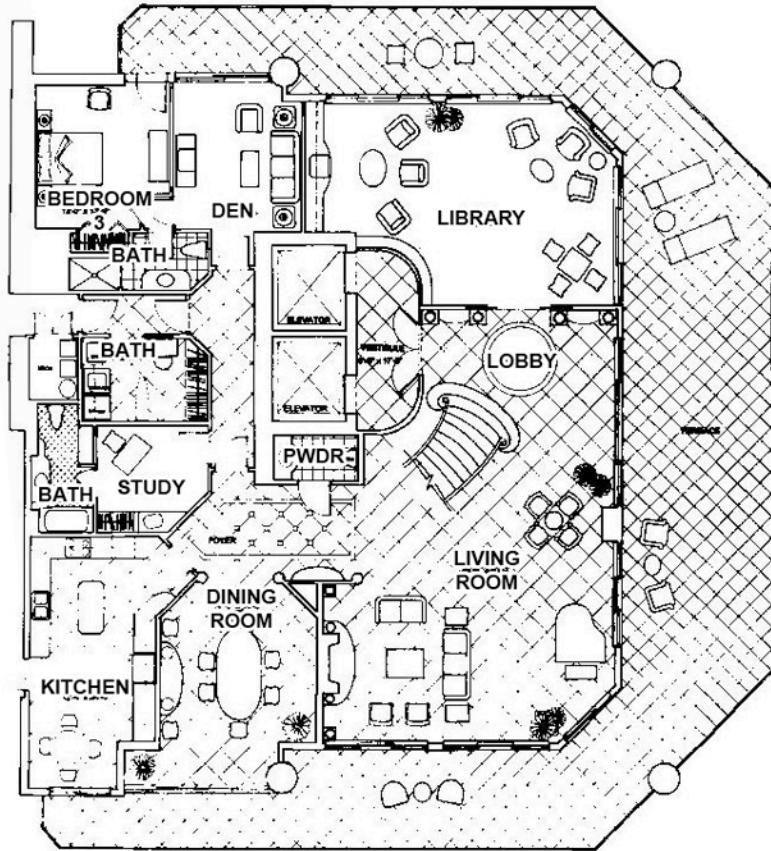

CASTELLO DEL SOLE

3 BEDROOMS/ 6.5 BATHS/ DEN/ LIBRARY
EXERCIZE ROOM/ STUDY

FLOOR PLAN
7,980 sq. ft.

Contact:
STEVE SAMUELS
Email: ssamuels@condosandcondos.com
Ph: 305.494.1767
Fax: 888.430.3343
Web: www.condosandcondos.com

Jackson Tower

A luxury condominium
located on Fort Lauderdale Beach