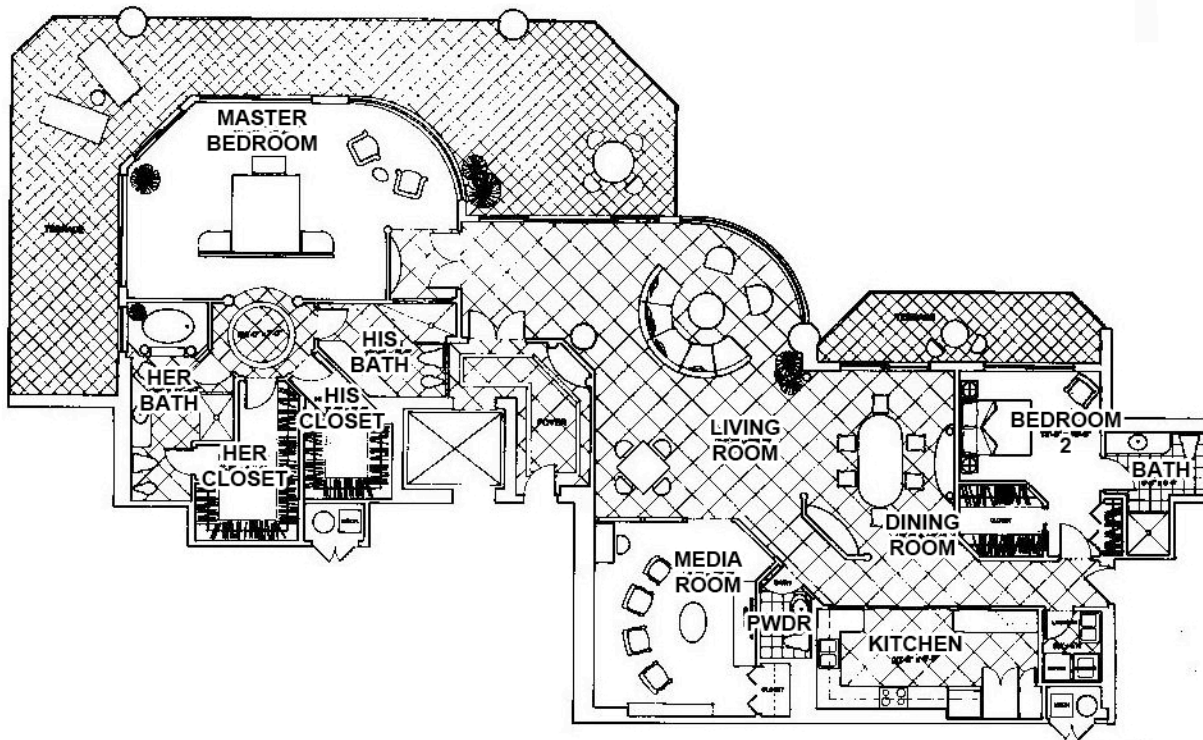

CASA SERENA

2 BEDROOMS/ 3.5 BATHS/ MEDIA ROOM

FLOOR PLAN

4,372 sq ft.

Contact:

STEVE SAMUELS

Email: ssamuels@condosandcondos.com

Ph: 305.494.1767

Fax: 888.430.3343

Web: www.condosandcondos.com

Jackson Tower

A luxury condominium
located on Fort Lauderdale Beach