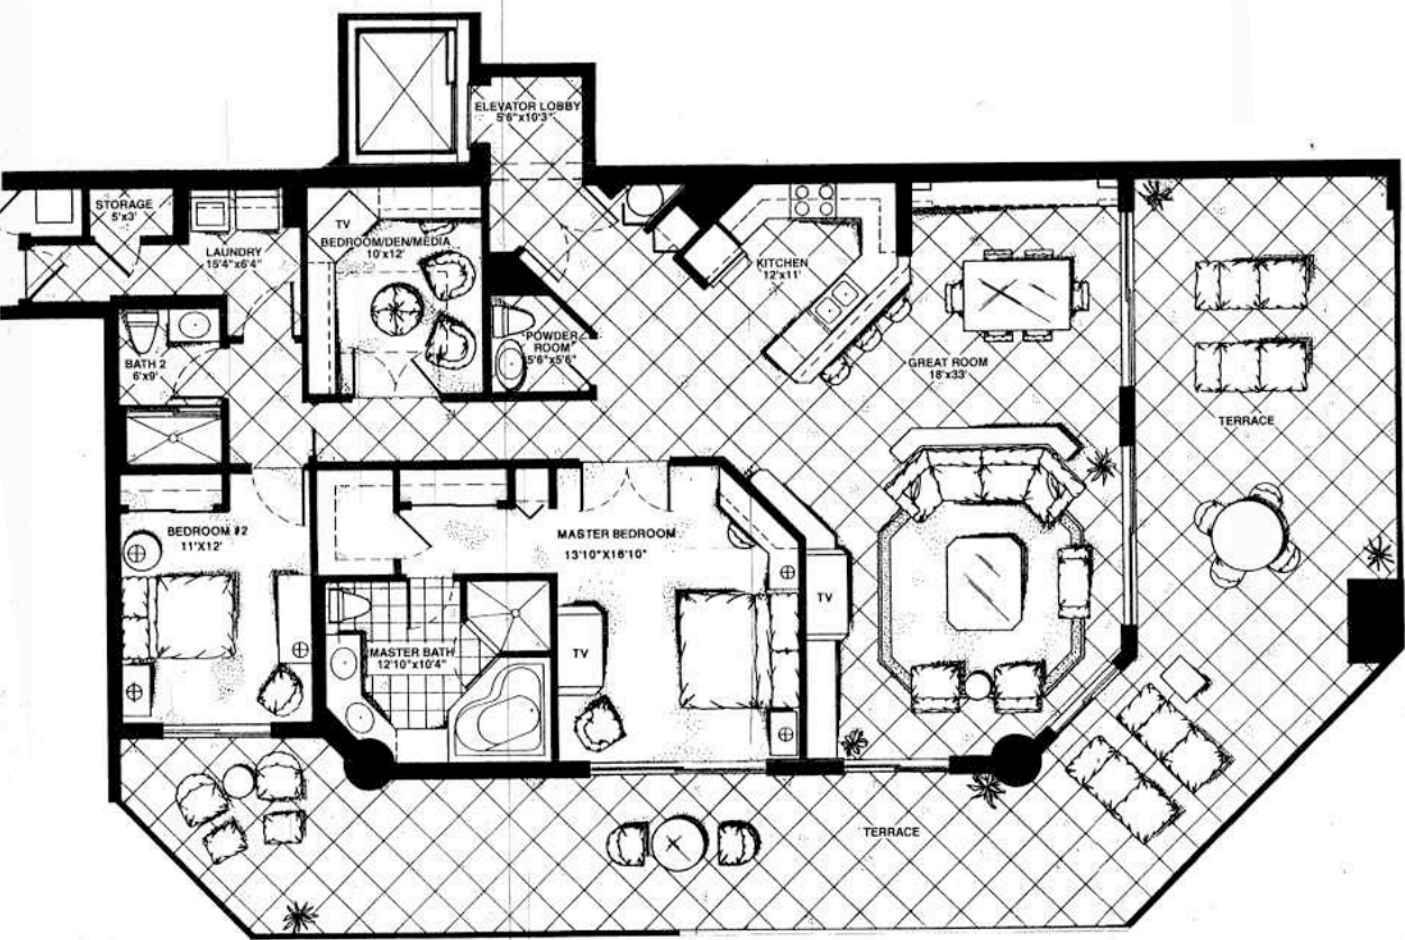

Contact:

STEVE SAMUELS

Email: ssamuels@condosandcondos.com

Ph: 305.494.1767

Fax: 888.430.3343

Web: www.condosandcondos.com

Jackson Tower

A luxury condominium
located on Fort Lauderdale Beach