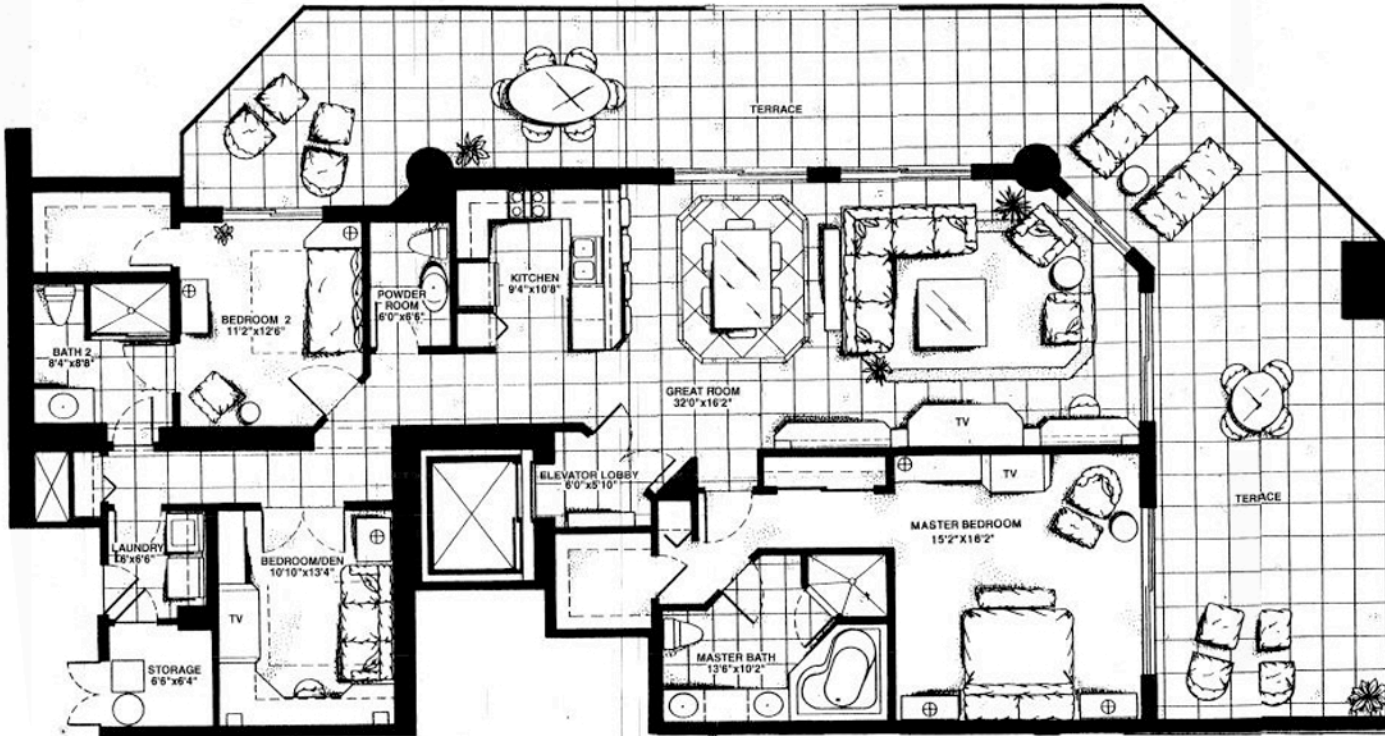

BARCELONA
2 BEDROOMS/ 2 BATHS

FLOOR PLAN
3,120 sq. ft.

Contact:
STEVE SAMUELS
 Email: ssamuels@condosandcondos.com
 Ph: 305.494.1767
 Fax: 888.430.3343
 Web: www.condosandcondos.com

Jackson Tower

A luxury condominium
located on Fort Lauderdale Beach