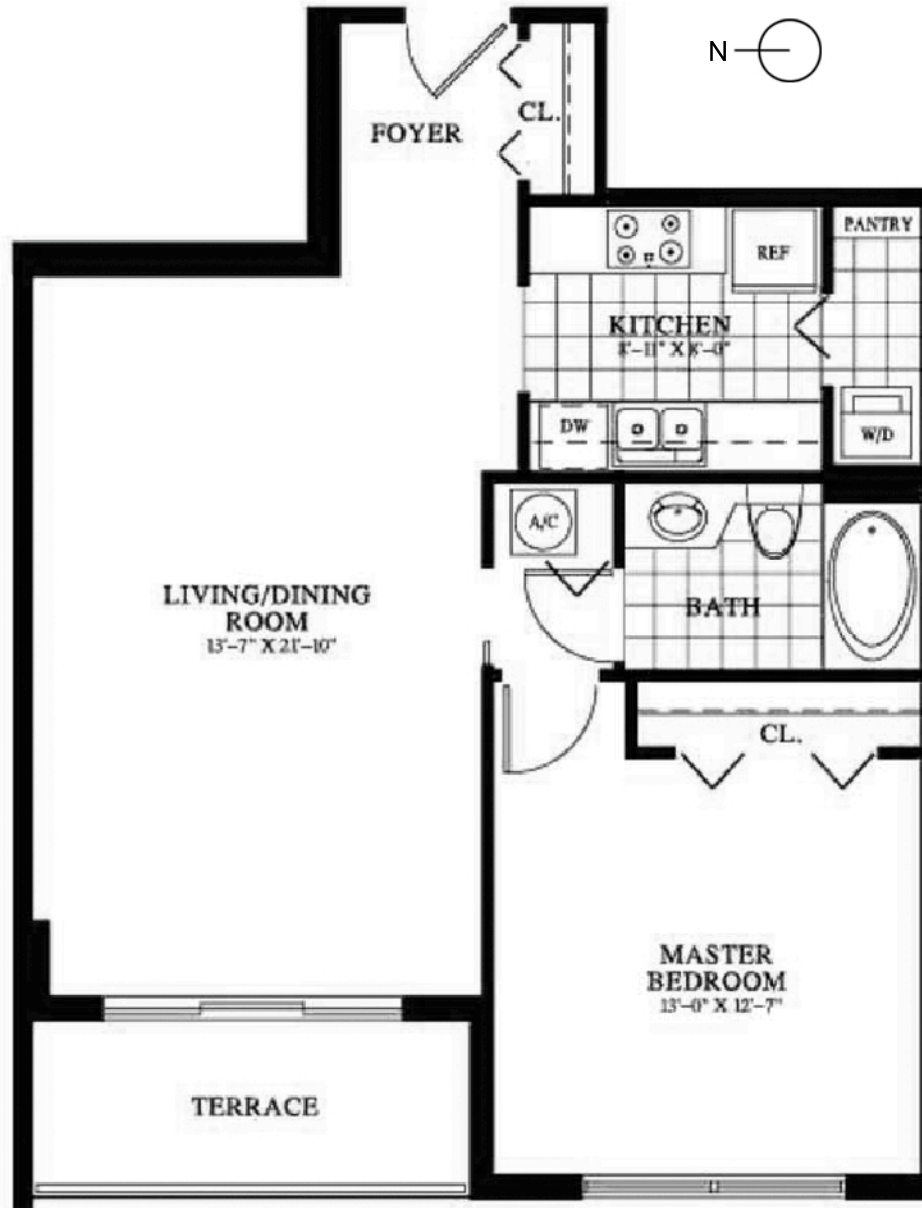

RESIDENCE 05
1 BEDROOM/1 BATH

FLOOR PLAN
850 sq. ft.

Contact:
STEVE SAMUELS
Email: ssamuels@condosandcondos.com
Ph: 305.494.1767
Fax: 888.430.3343
Web: www.condosandcondos.com

The Yacht Club at Portofino