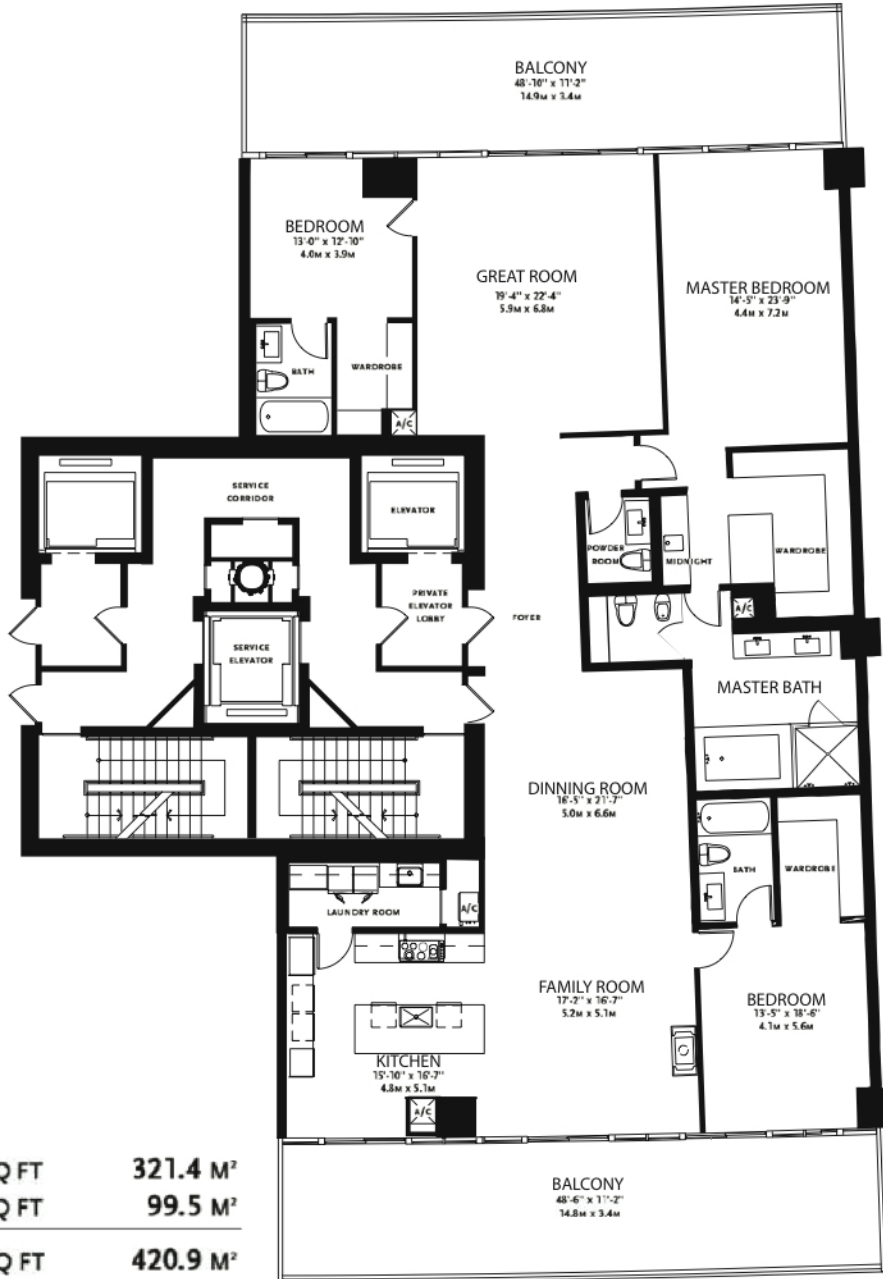

SOUTH RESIDENTIAL TOWER UNIT C

3 BEDROOM, MED A ROOM & 3.5 BATHS

Contact:
STEVE SAMUELS
Email: ssamuels@condosandcondos.com
Ph: 305.494.1767
Fax: 888.430.3343
Web: www.condosandcondos.com

LIVING	3,459 SQ FT	321.4 M ²
BALCONY	1,071 SQ FT	99.5 M ²
TOTAL	4,530 SQ FT	420.9 M²

ST. REGIS
RESORT & RESIDENCES
BAL HARBOUR

ATLANTIC OCEAN

LEVELS 12-27
COLLINS AVENUE