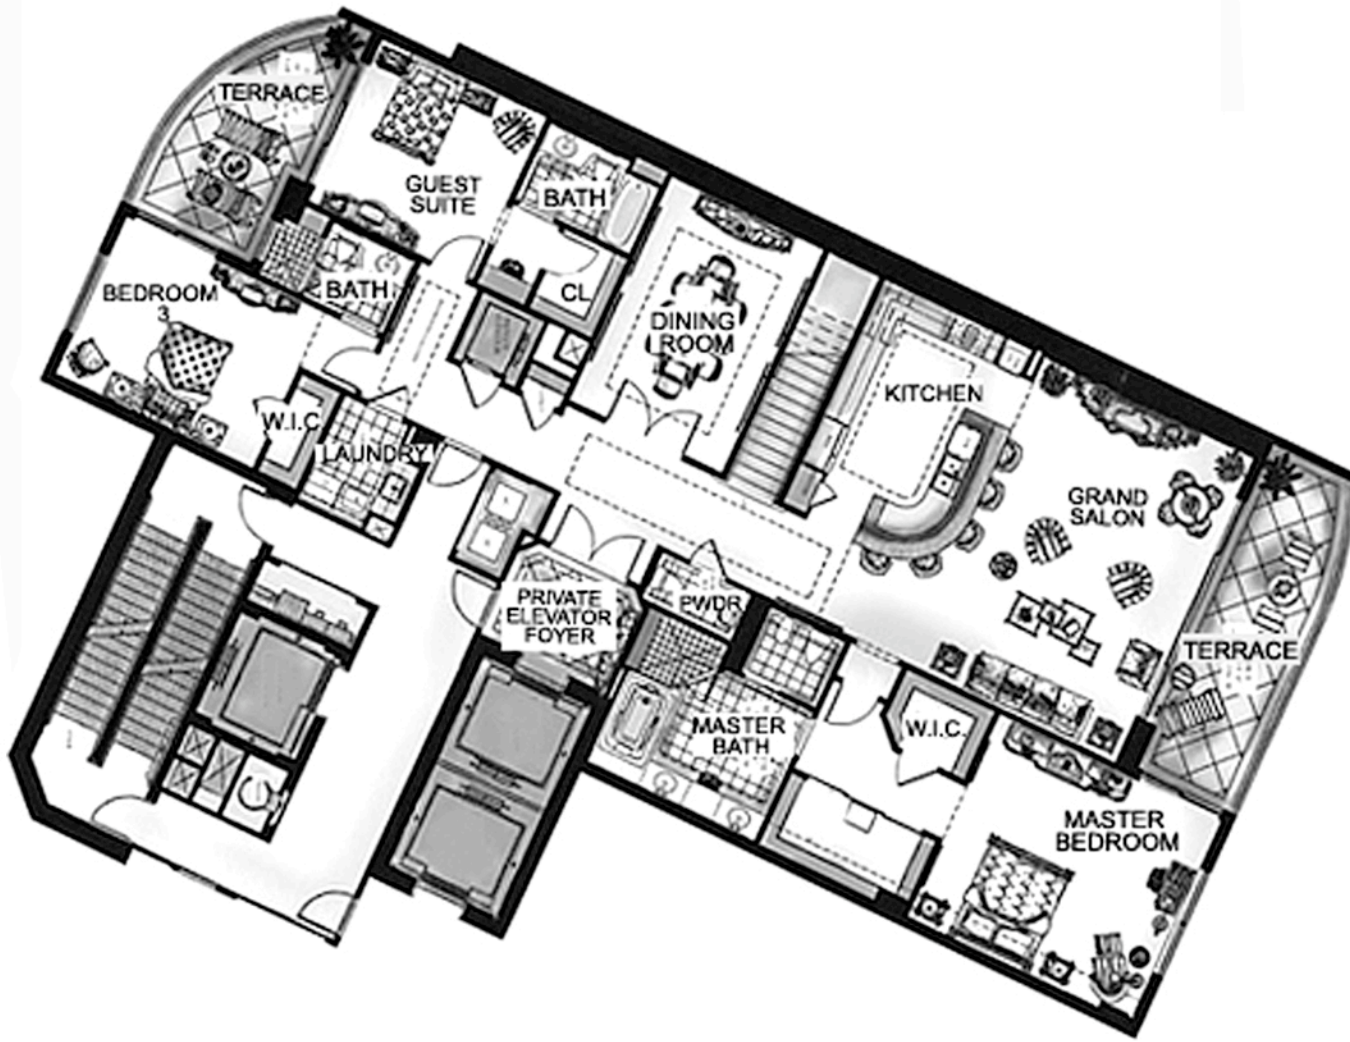

RESIDENCE 07
3 BEDROOMS/ 3.5 BATHS

FLOOR PLAN
3,313 sq ft.

Contact:
STEVE SAMUELS
Email: ssamuels@condosandcondos.com
Ph: 305.494.1767
Fax: 888.430.3343
Web: www.condosandcondos.com

*Bella Maré*SM

6000 Island Blvd., Aventura, FL 33160