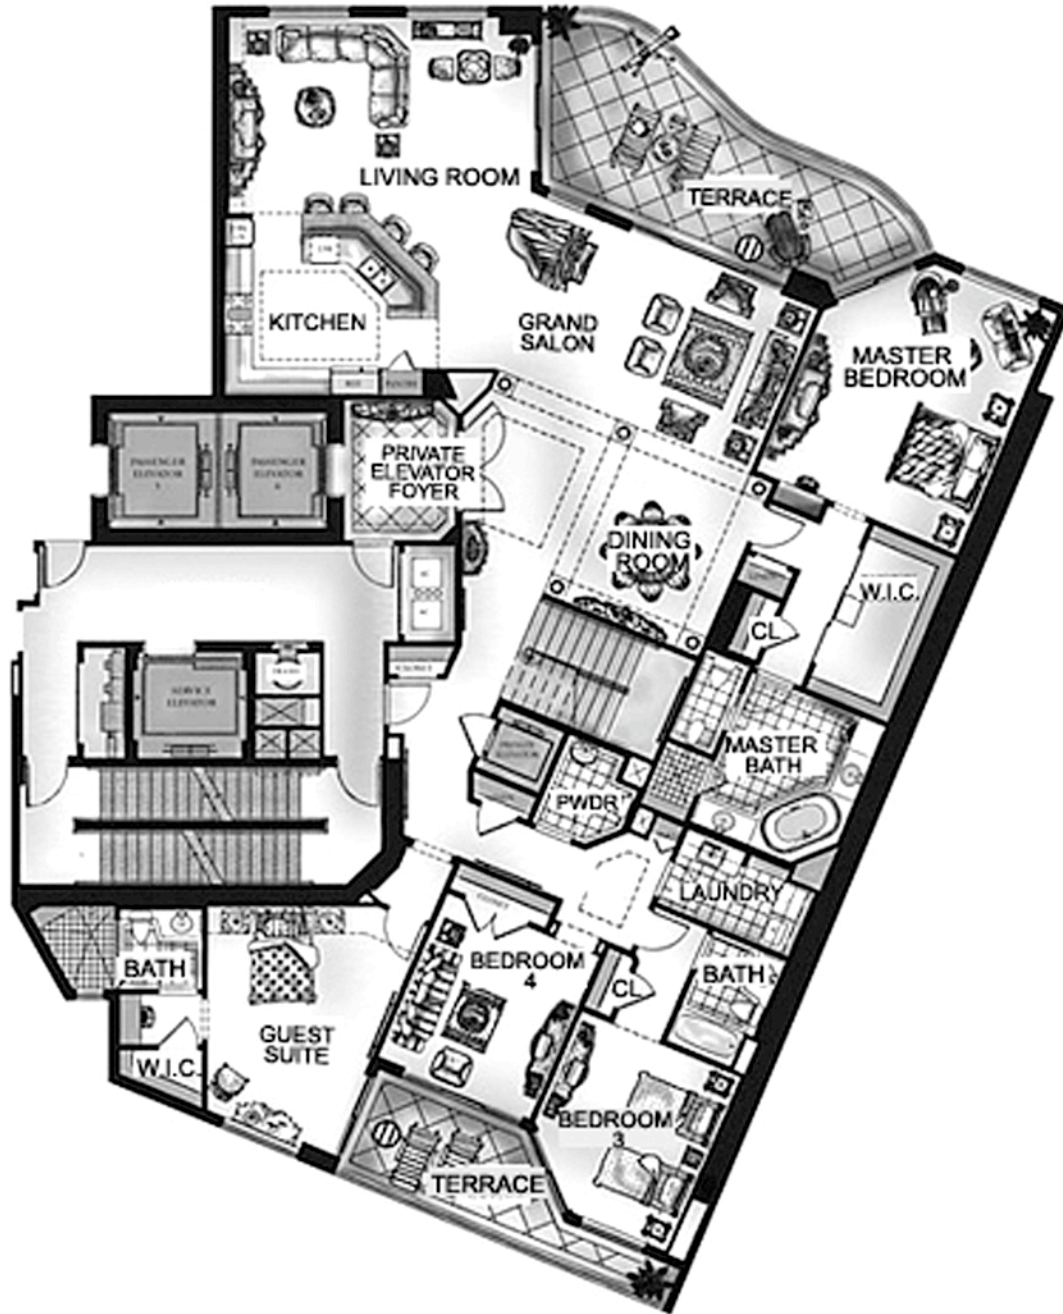

RESIDENCE 06
 3 BEDROOMS/ 5.5 BATHS/
 FAMILY ROOM

FLOOR PLAN
 4,070 sq ft.

Contact:
STEVE SAMUELS
 Email: ssamuels@condosandcondos.com
 Ph: 305.494.1767
 Fax: 888.430.3343
 Web: www.condosandcondos.com

*Bella Maré*SM

6000 Island Blvd., Aventura, FL 33160

BAY

INTERCOASTAL / CITY