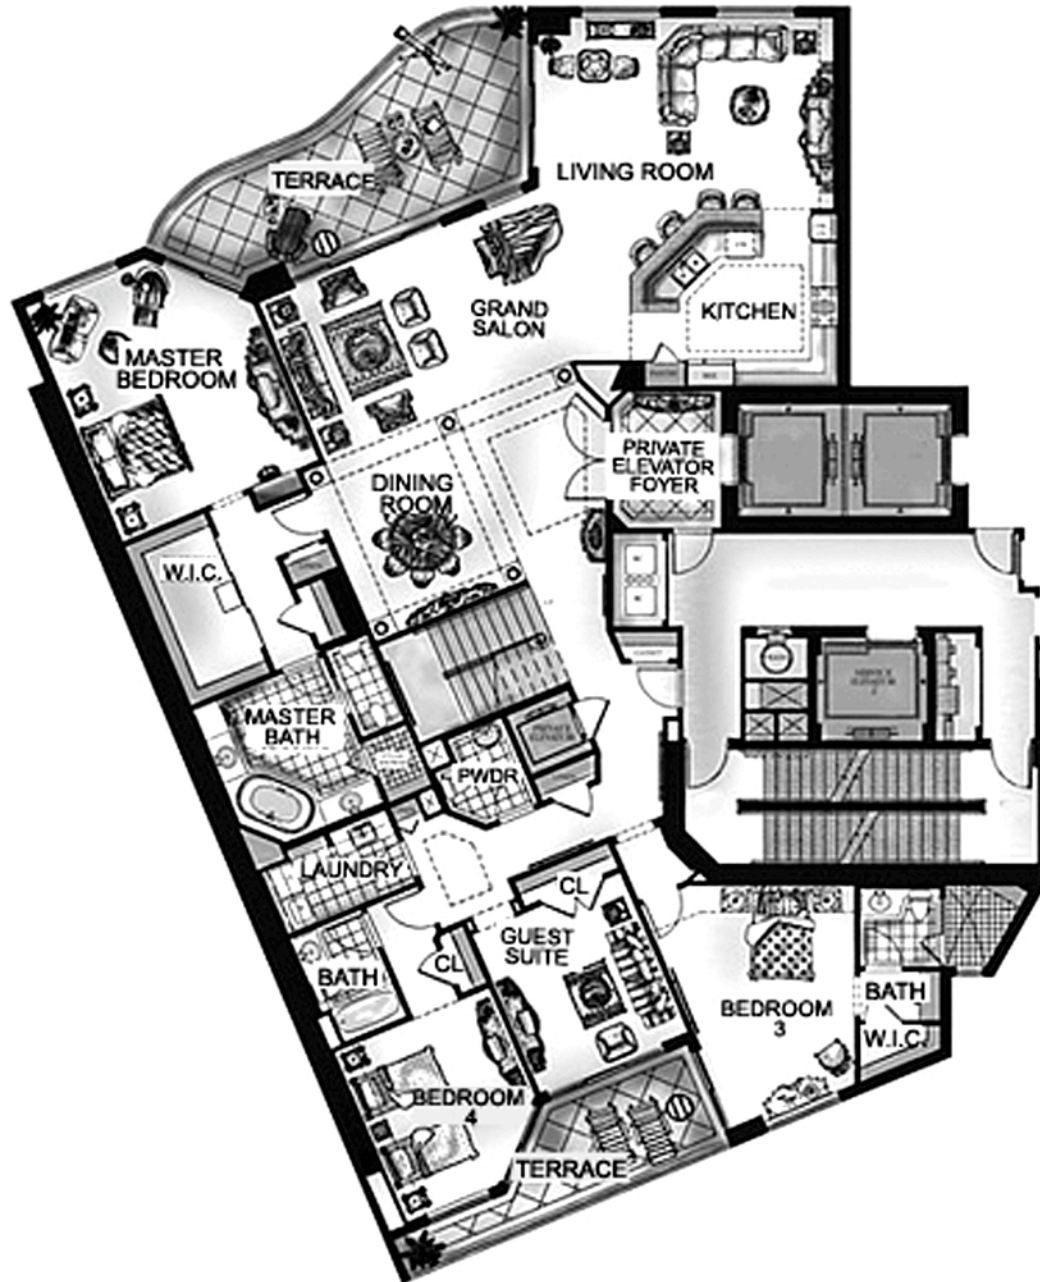

RESIDENCE 03
 3 BEDROOMS/ 5.5 BATHS/
 FAMILY ROOM

FLOOR PLAN
 4,070 sq ft.

Contact:
STEVE SAMUELS
 Email: ssamuels@condosandcondos.com
 Ph: 305.494.1767
 Fax: 888.430.3343
 Web: www.condosandcondos.com

*Bella Maré*SM

6000 Island Blvd., Aventura, FL 33160

INTERCOASTAL / CITY