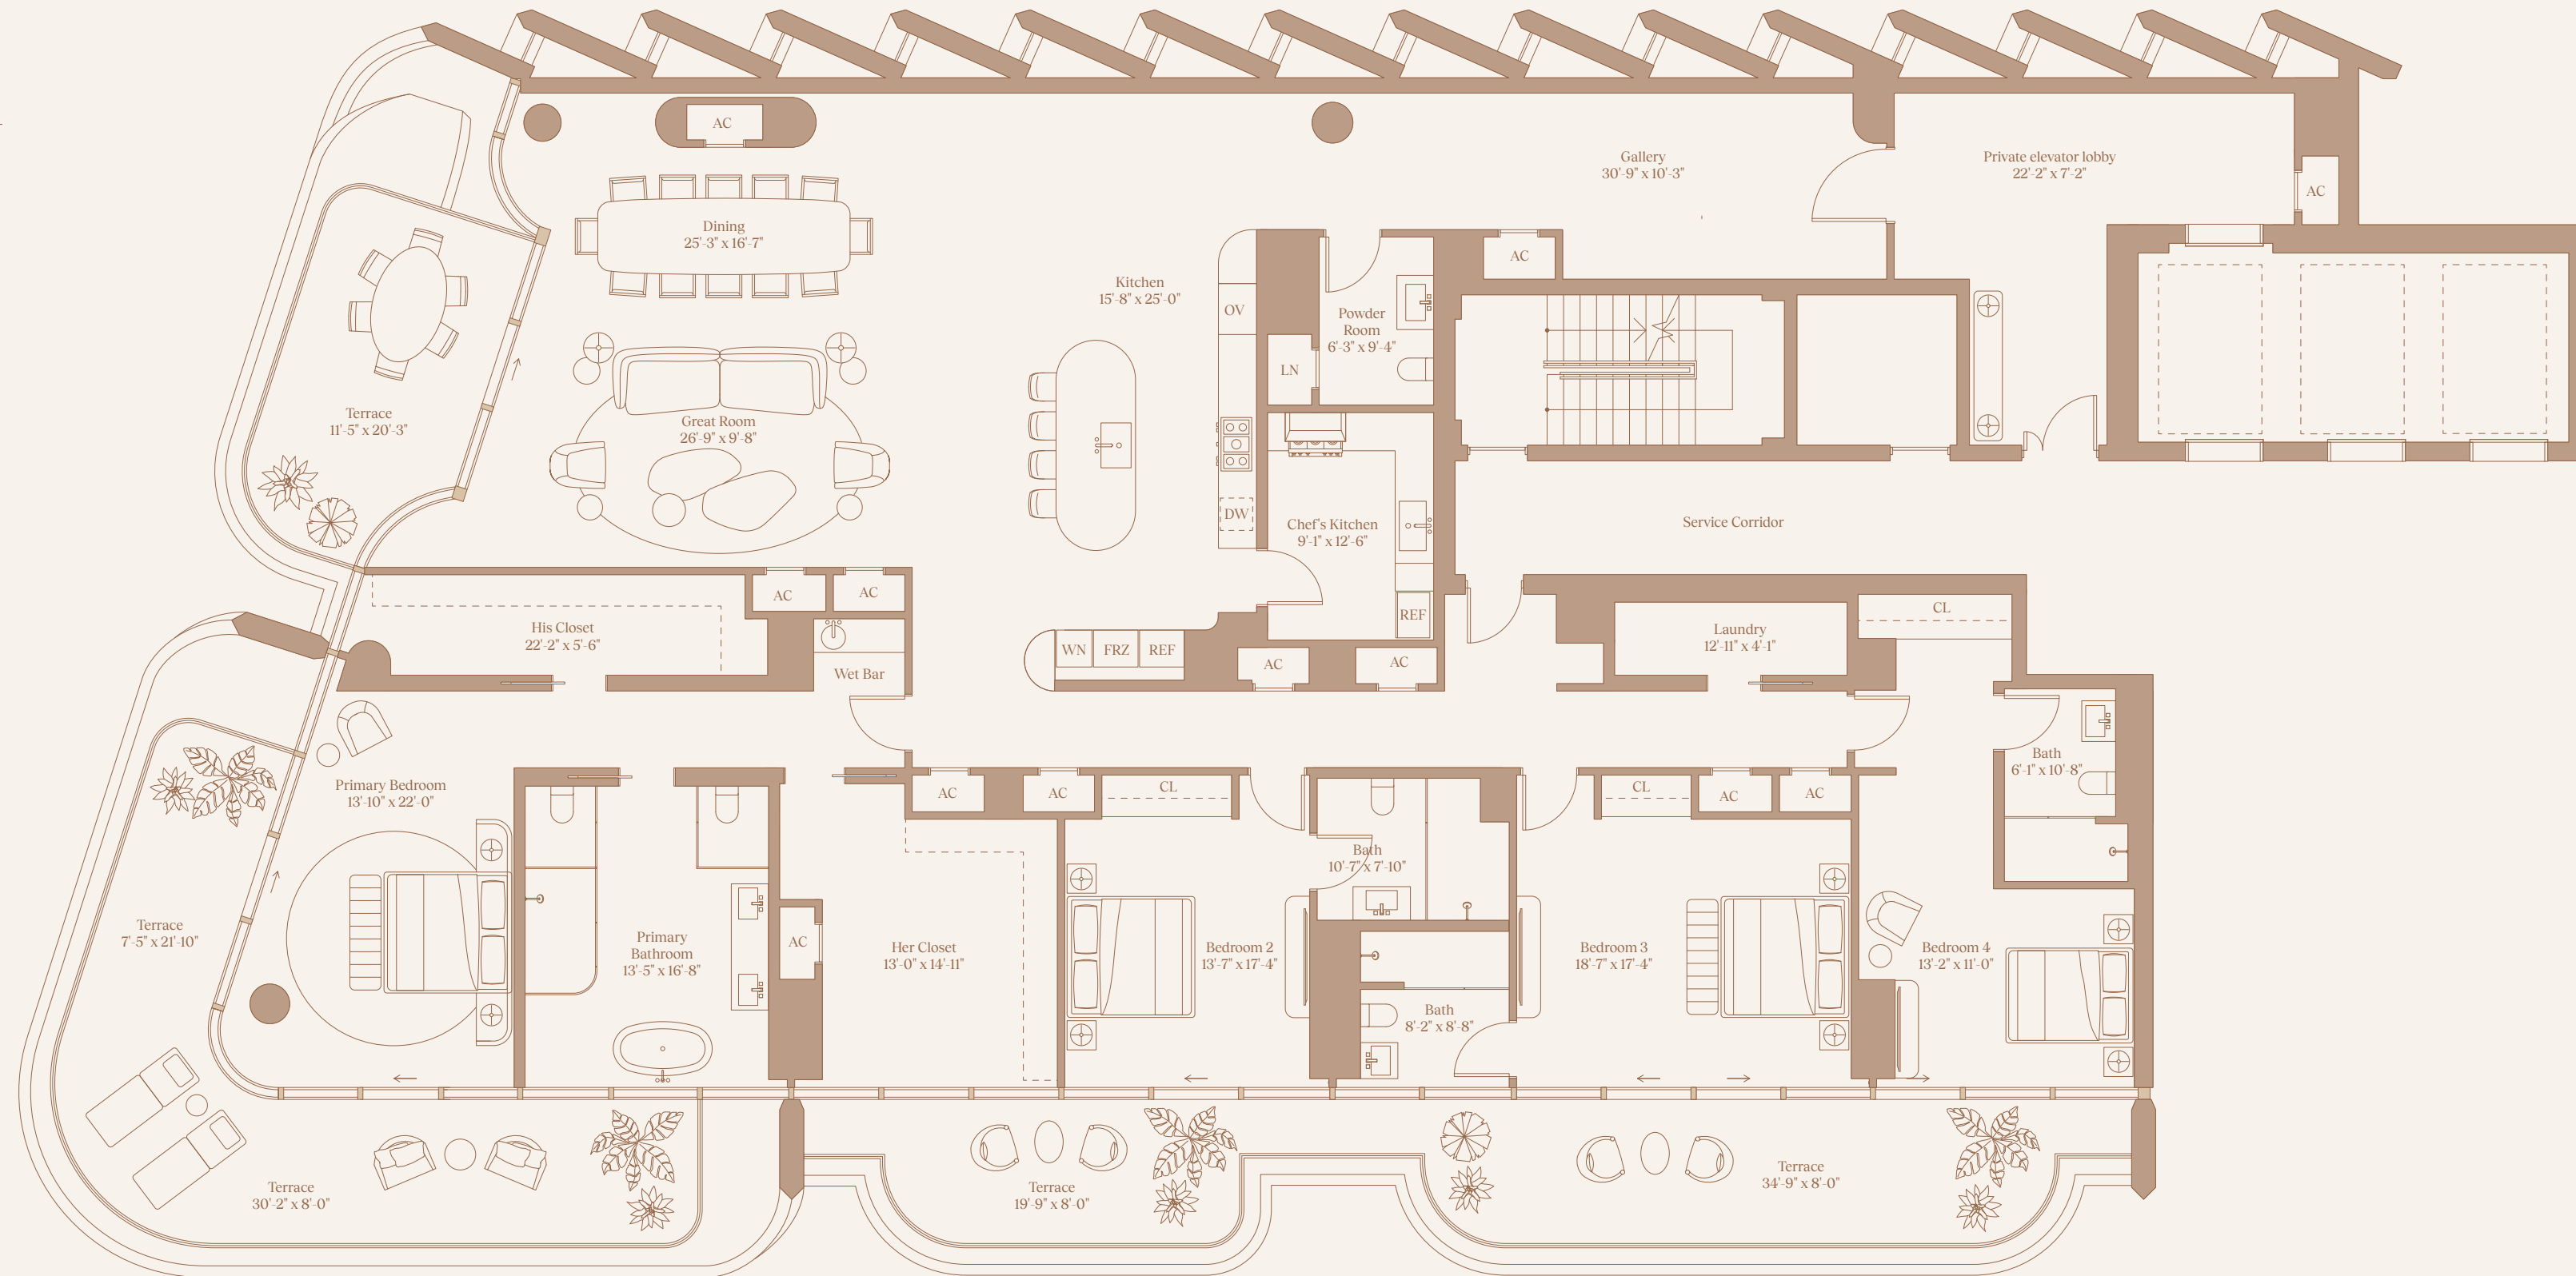

RESIDENCE 904

4 Bedroom
 4.5 Bathroom

Total Interior
 5,251.81 FT² / 487.91 M²

Total Exterior
 1,273.62 FT² / 118.32 M²

ATLANTIC OCEAN

COLLINS AVE

OCEAN