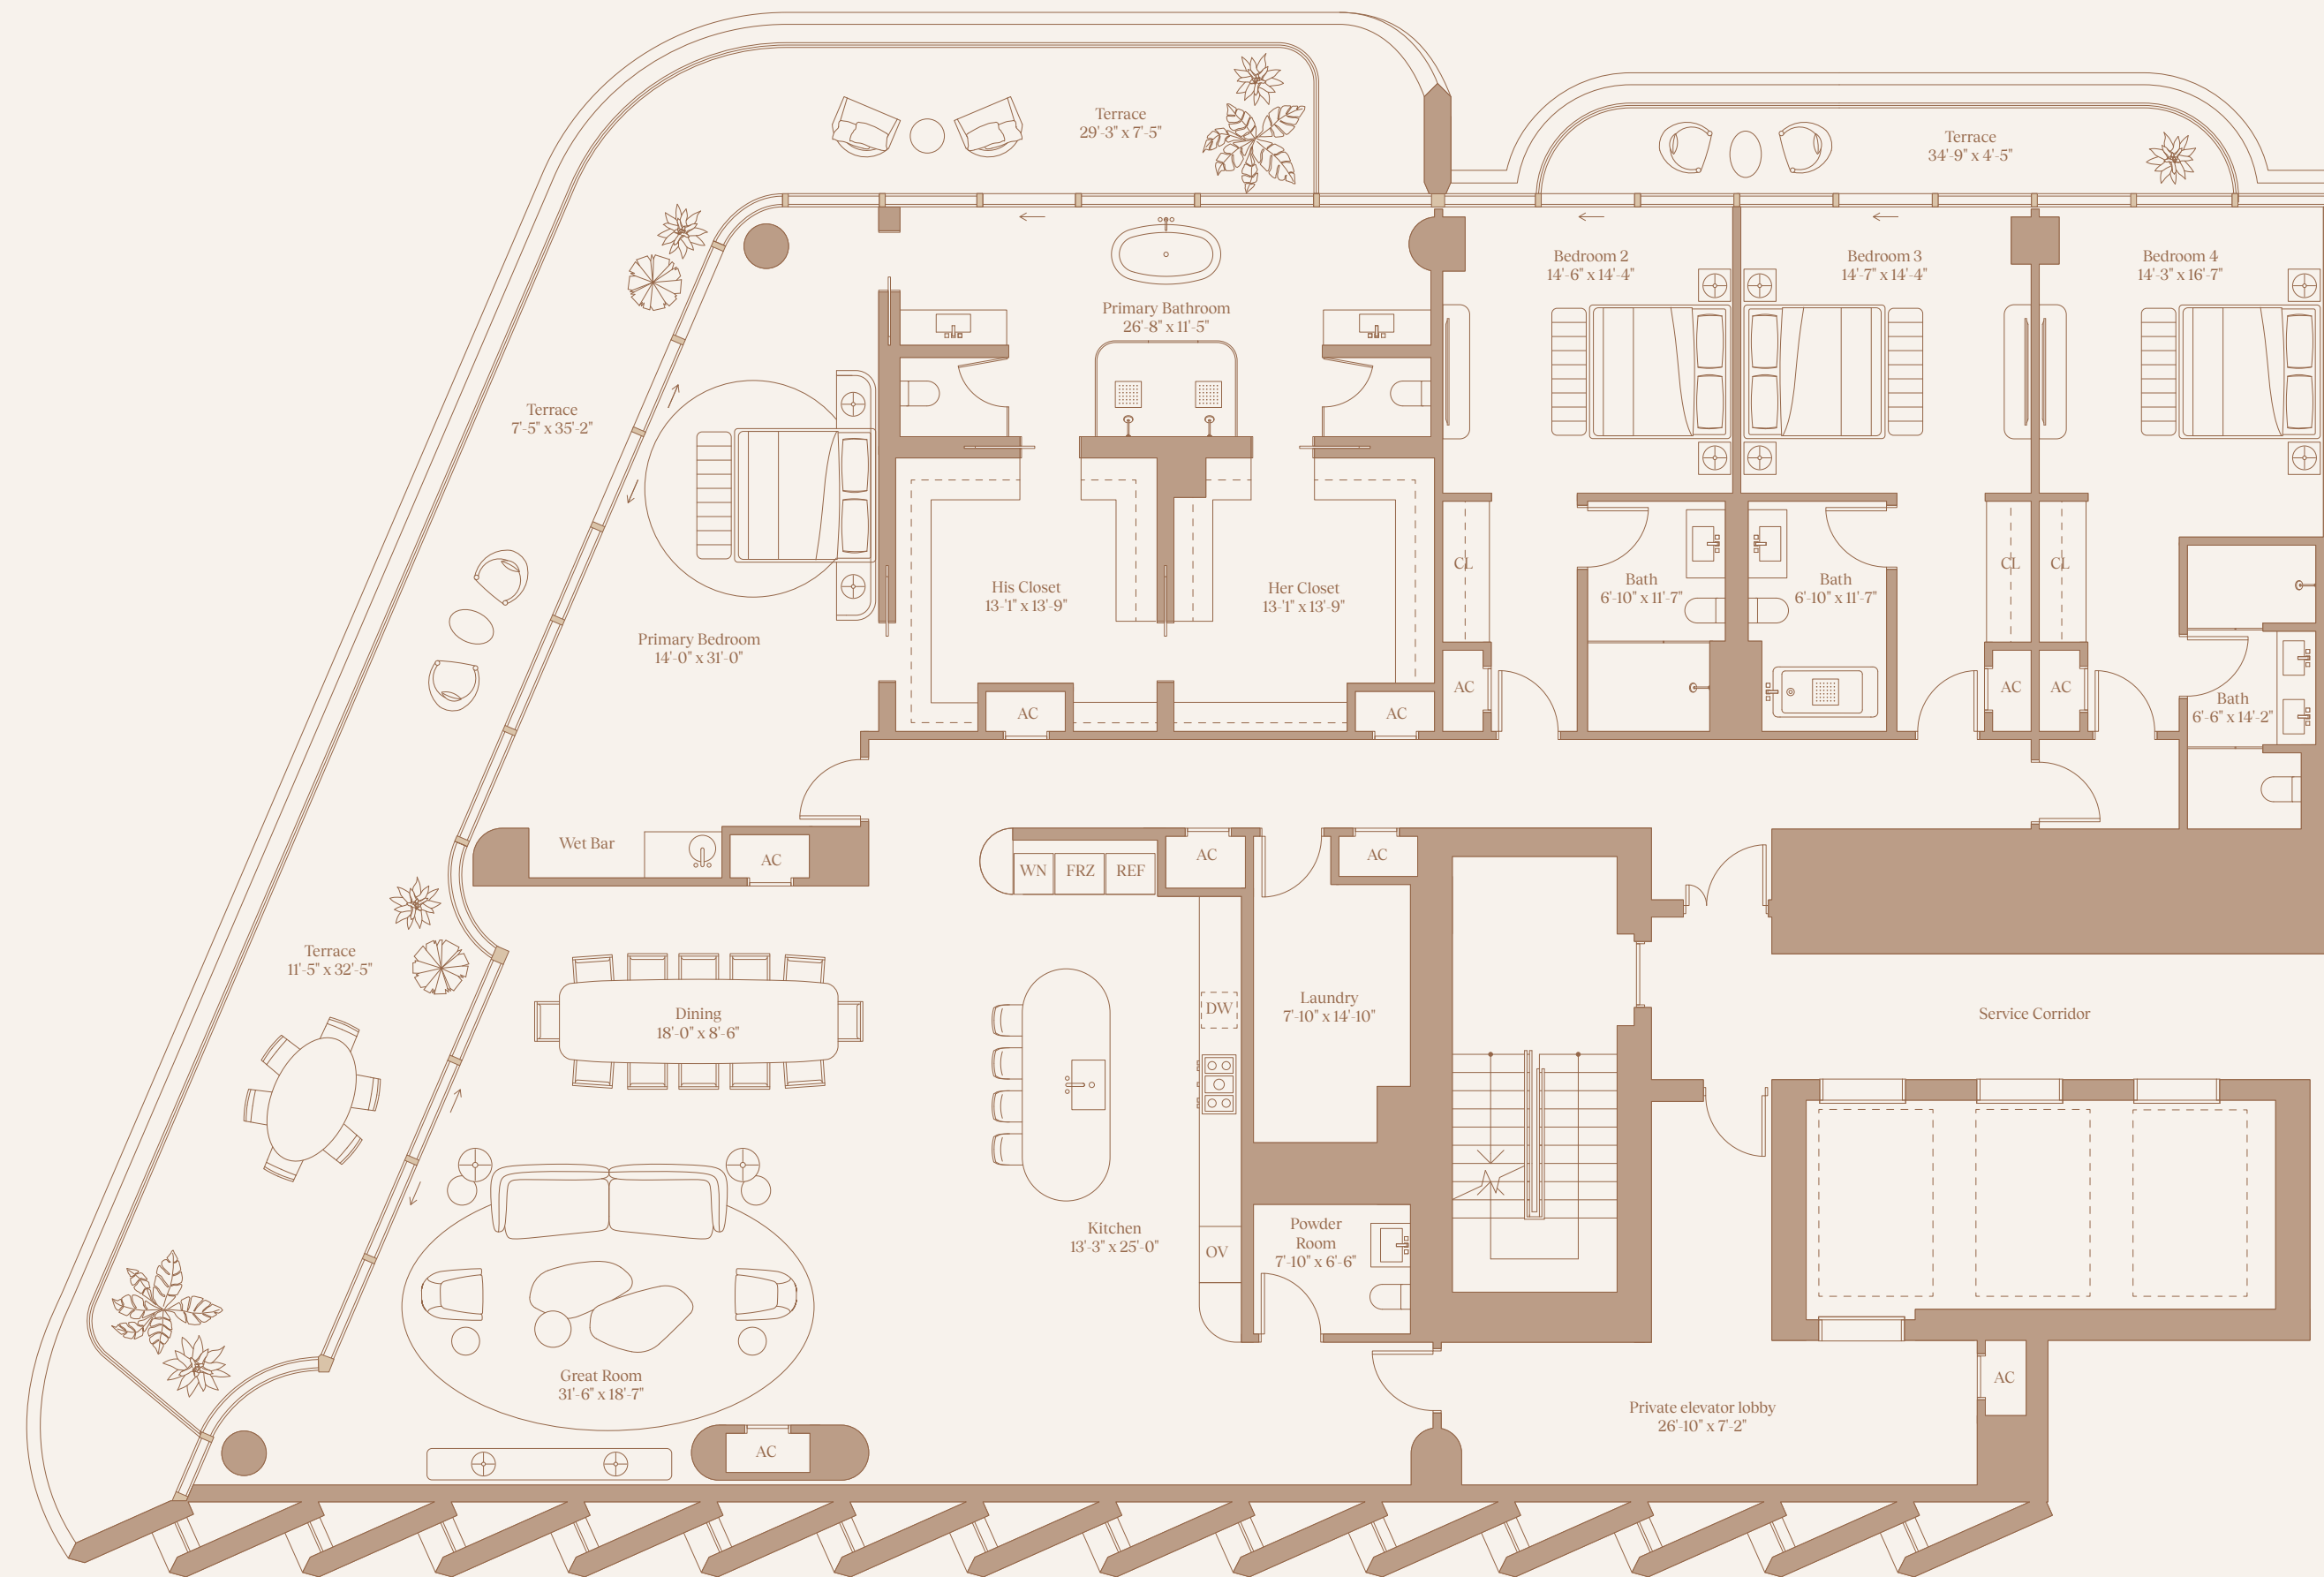

RESIDENCE 803

4 Bedroom

4.5 Bathroom

Total Interior
 5,087.80 FT² / 472.67 M²

Total Exterior
 948.97 FT² / 88.16 M²

ATLANTIC OCEAN