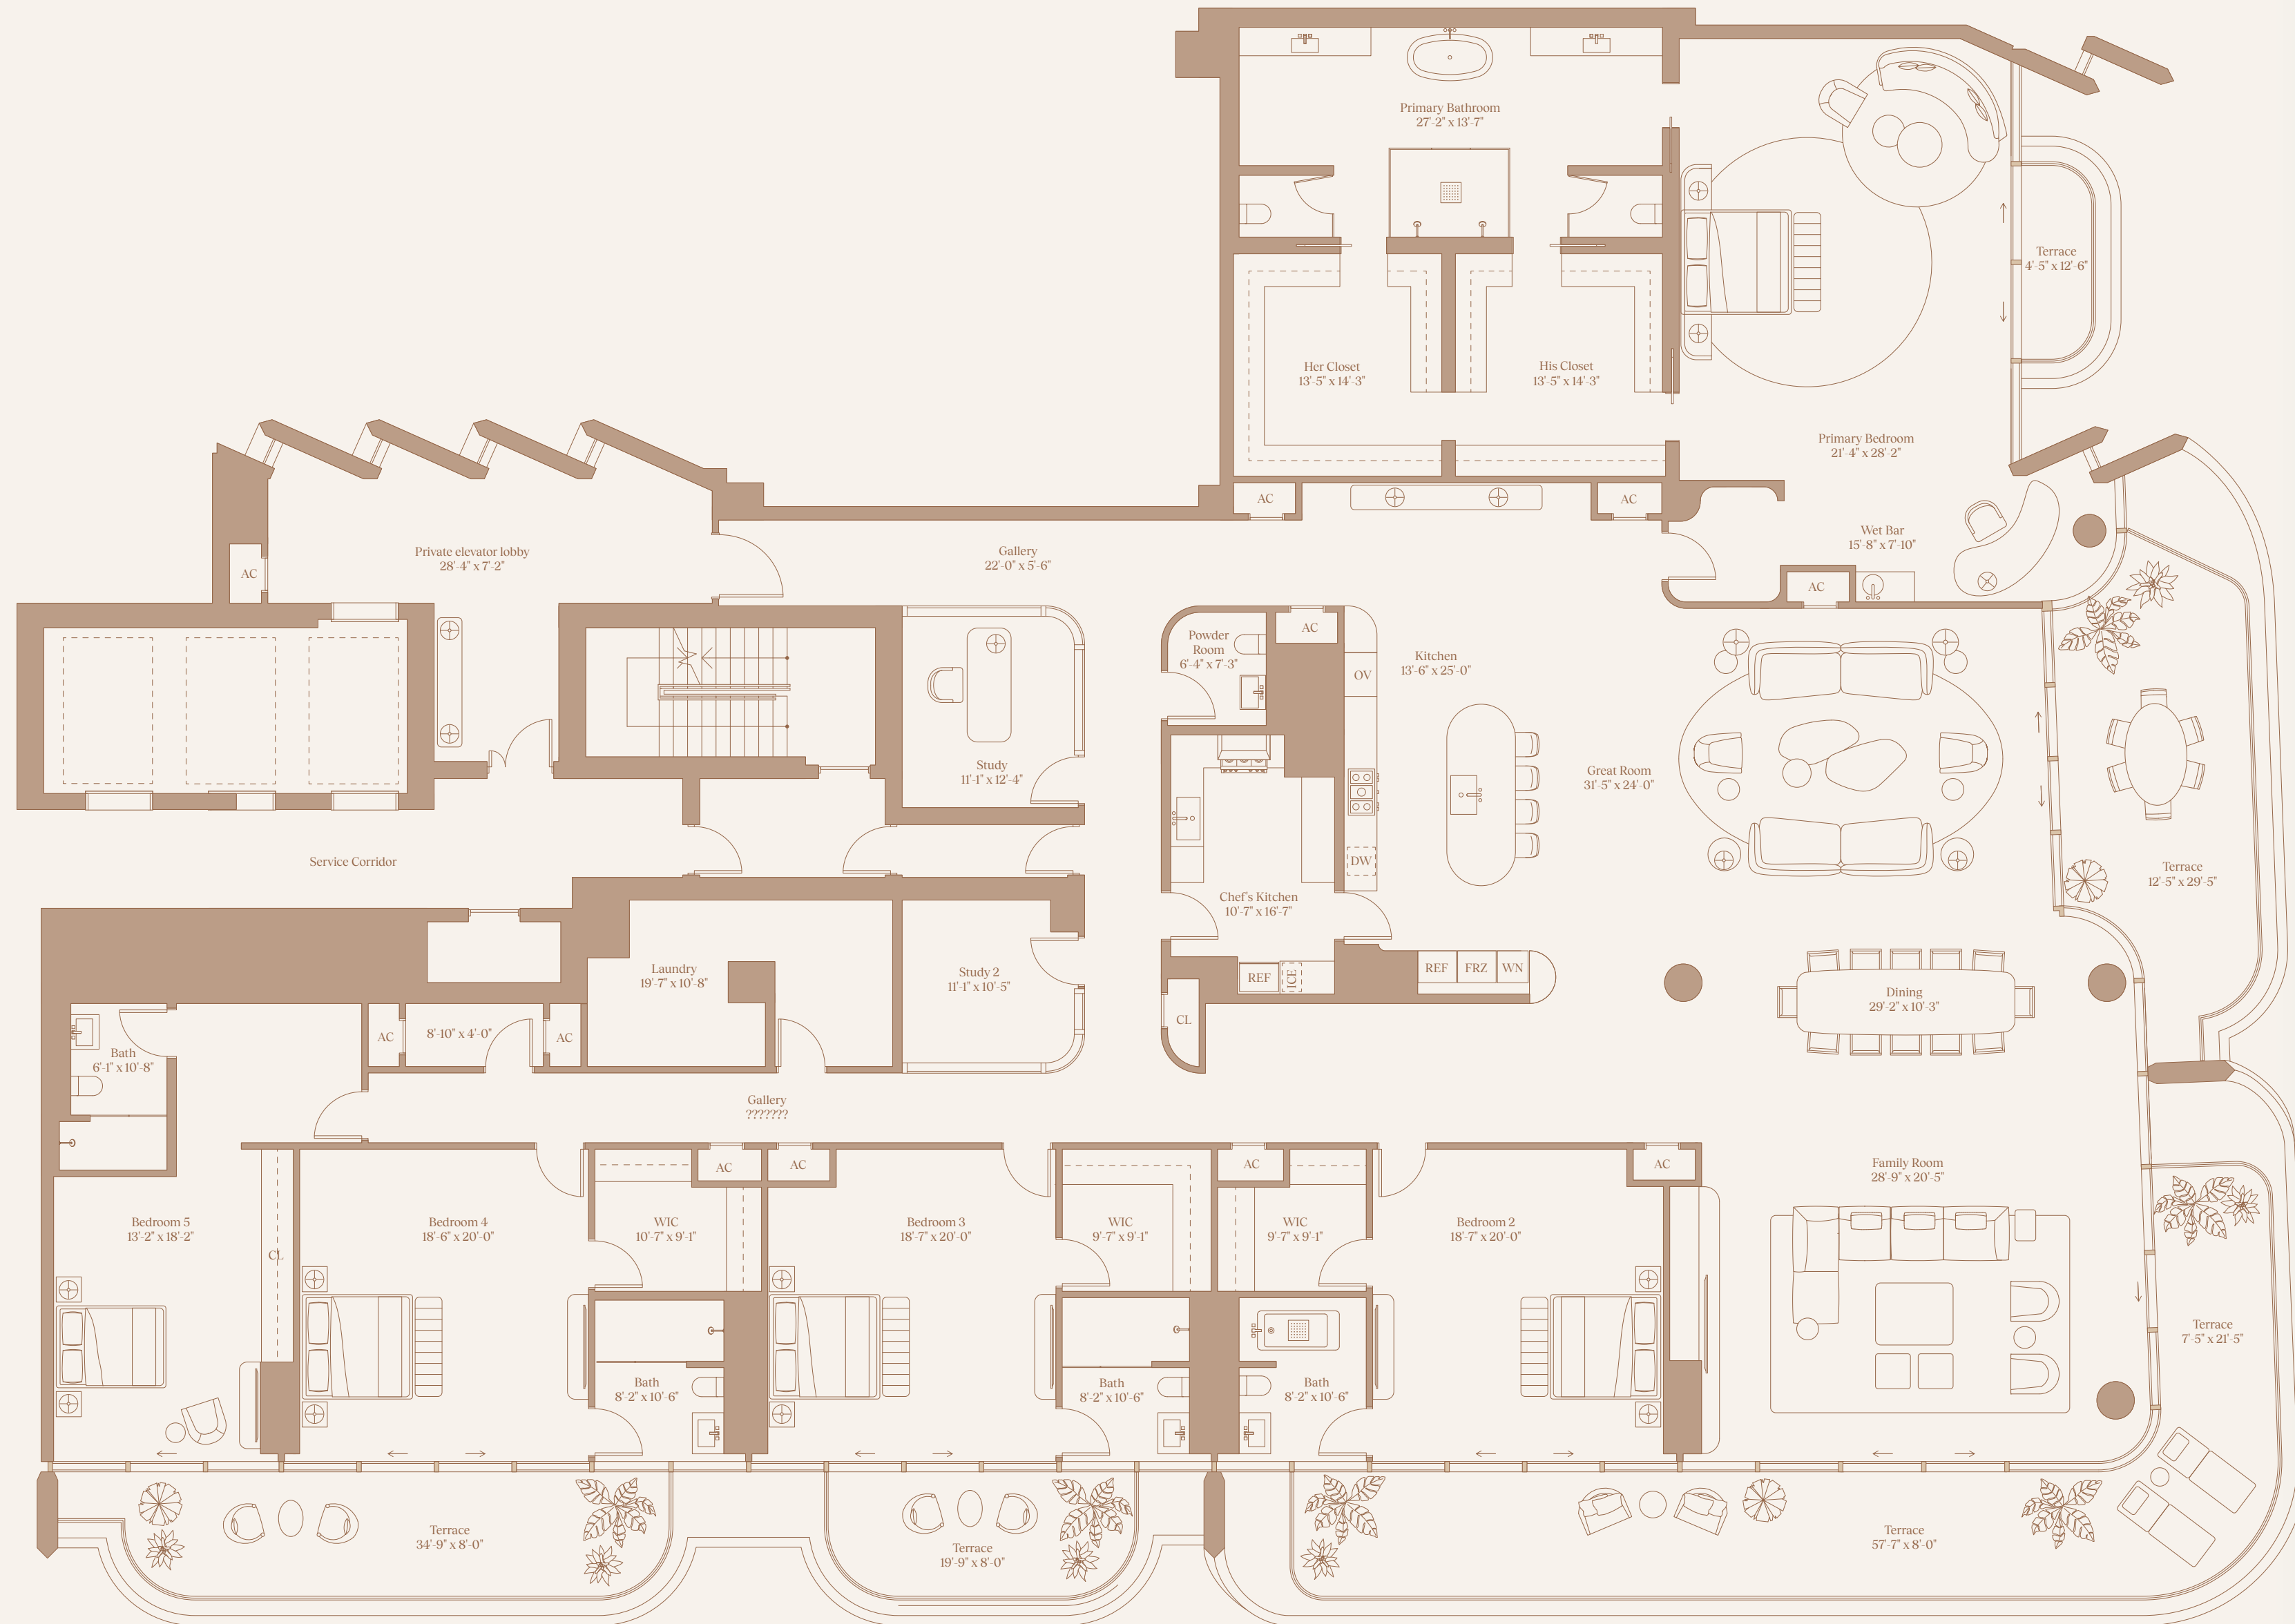

THE
DELMORE
 SURFSIDE MIAMI

RESIDENCE 702

5 Bedroom
 5.5 Bathroom

Total Interior
 8,723.71 FT² / 810.46 M²

Total Exterior
 1,695.48 FT² / 157.52 M²

ATLANTIC OCEAN