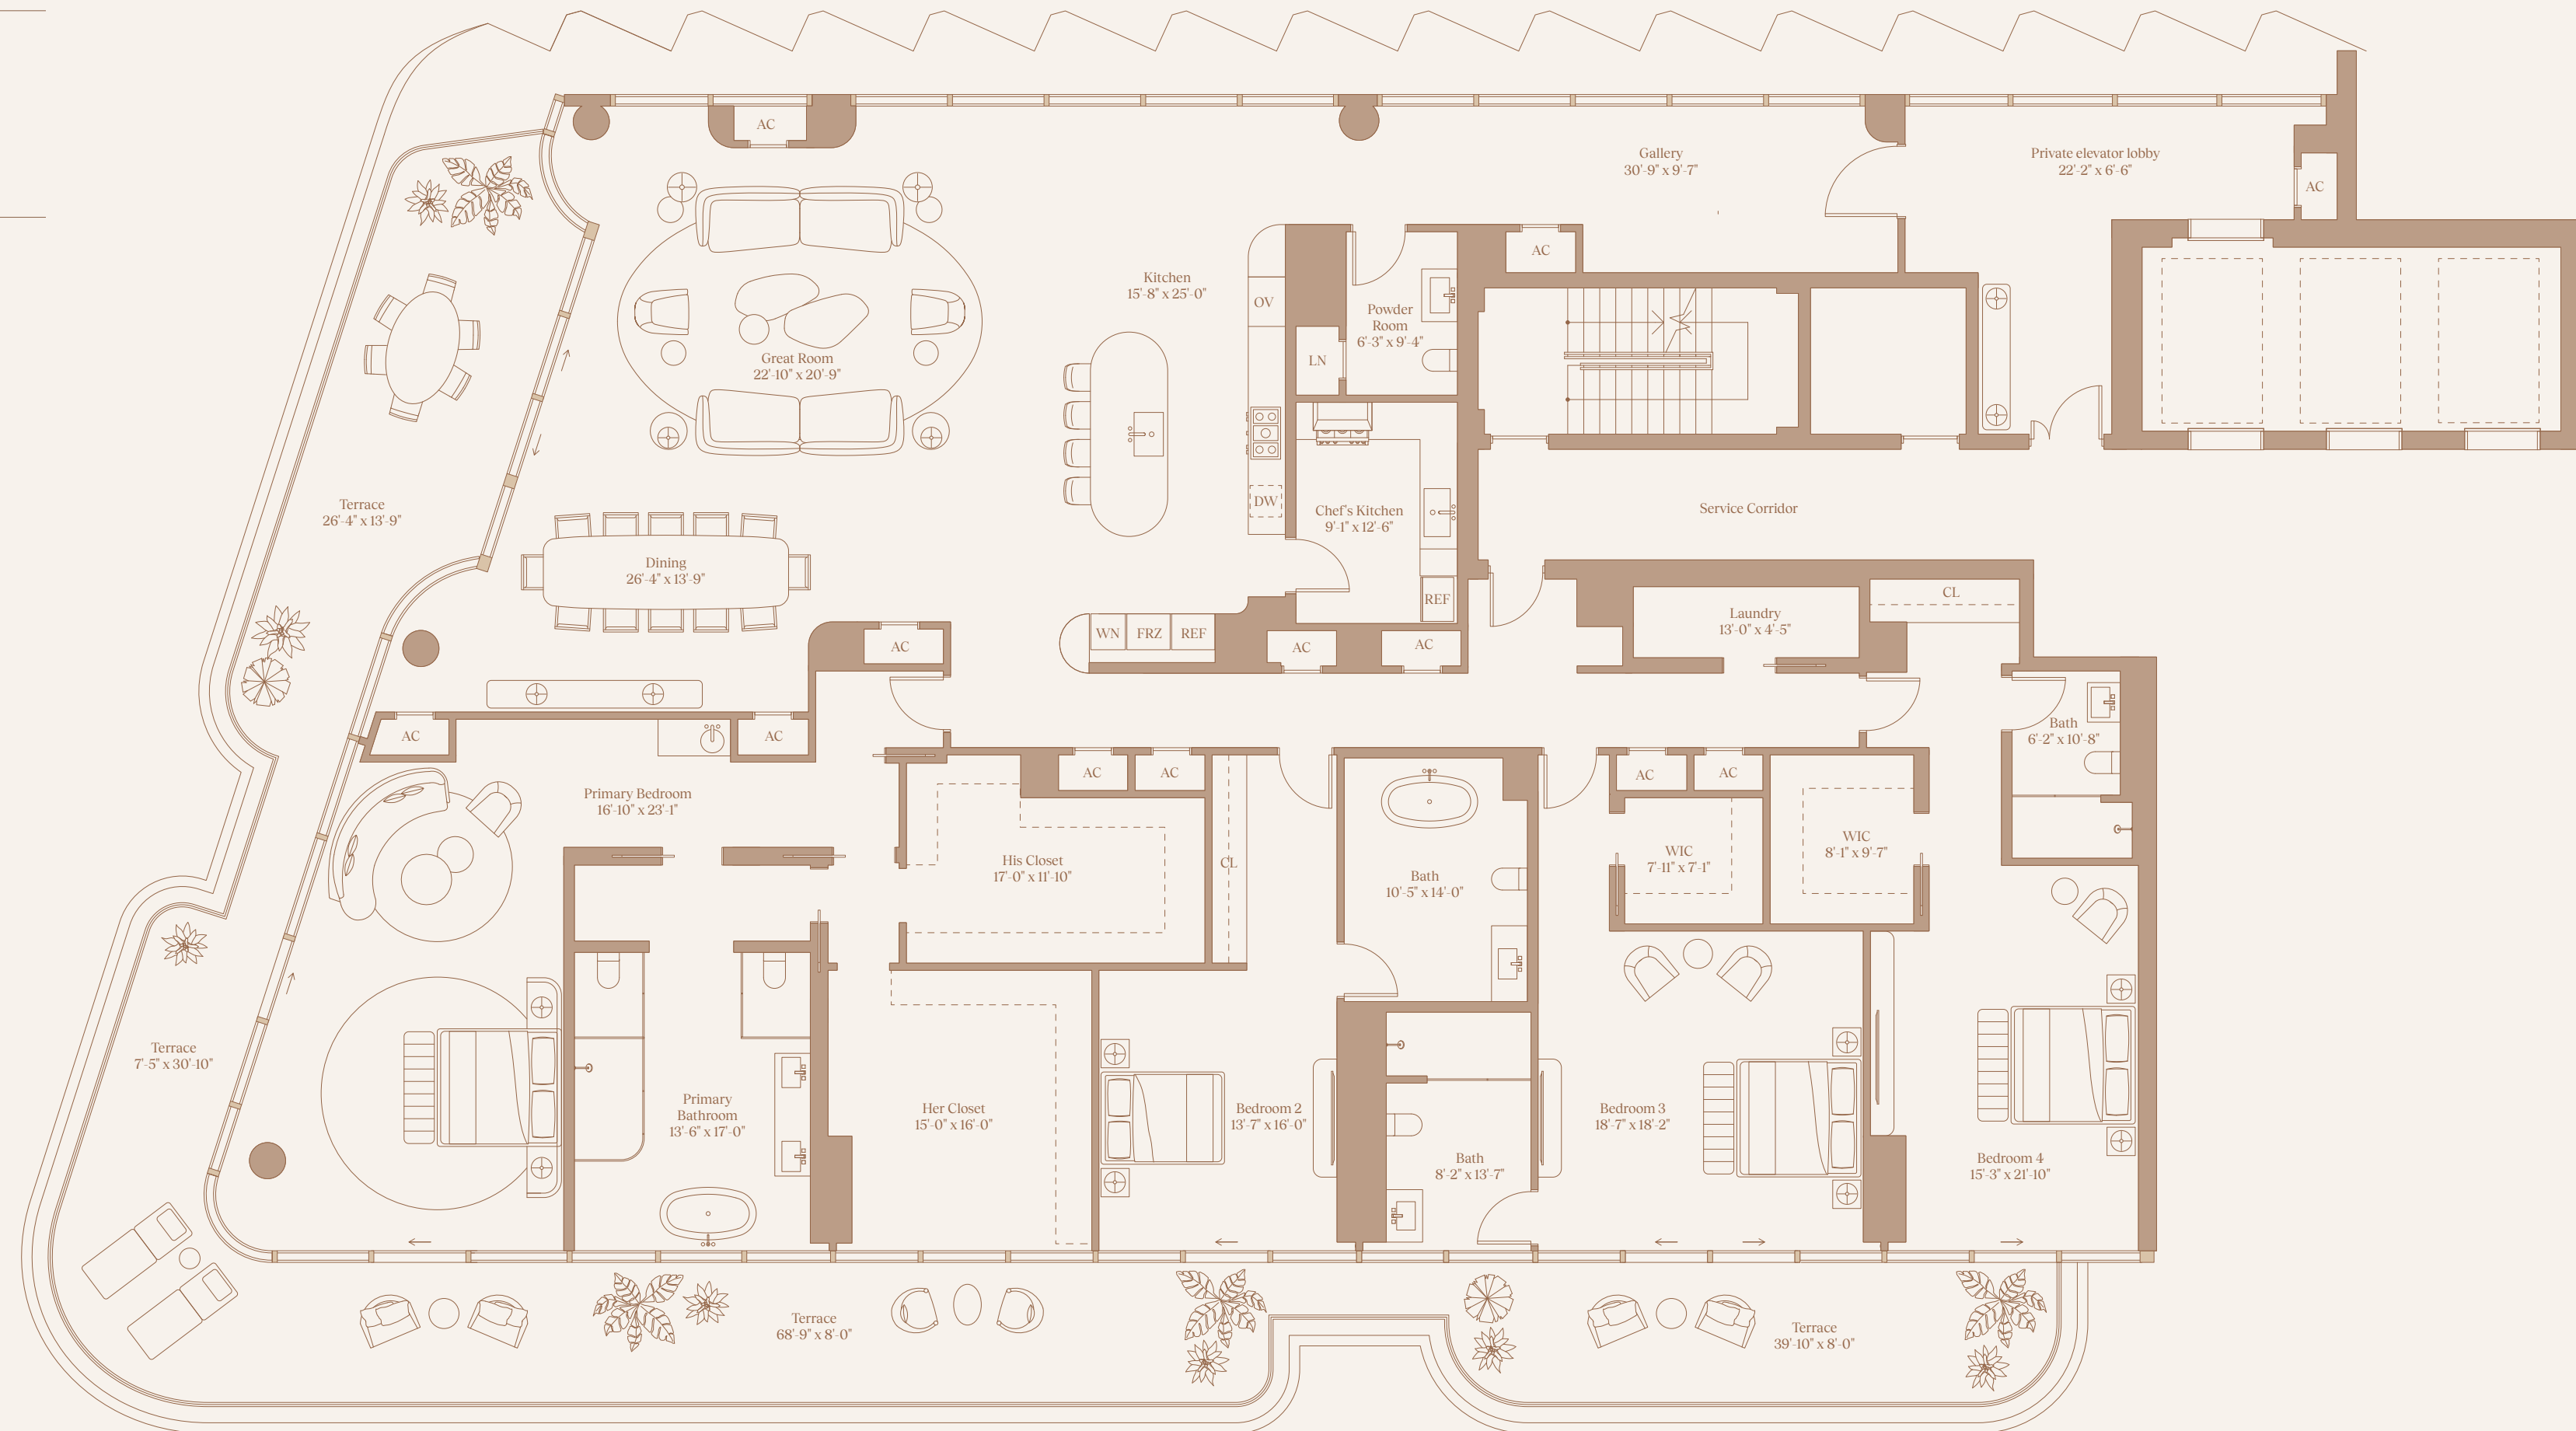

RESIDENCE 604

4 Bedroom

4.5 Bathroom

Total Interior

6,110.57 FT² / 567.69 M²

Total Exterior

1,533.16 FT² / 142.44 M²

ATLANTIC OCEAN