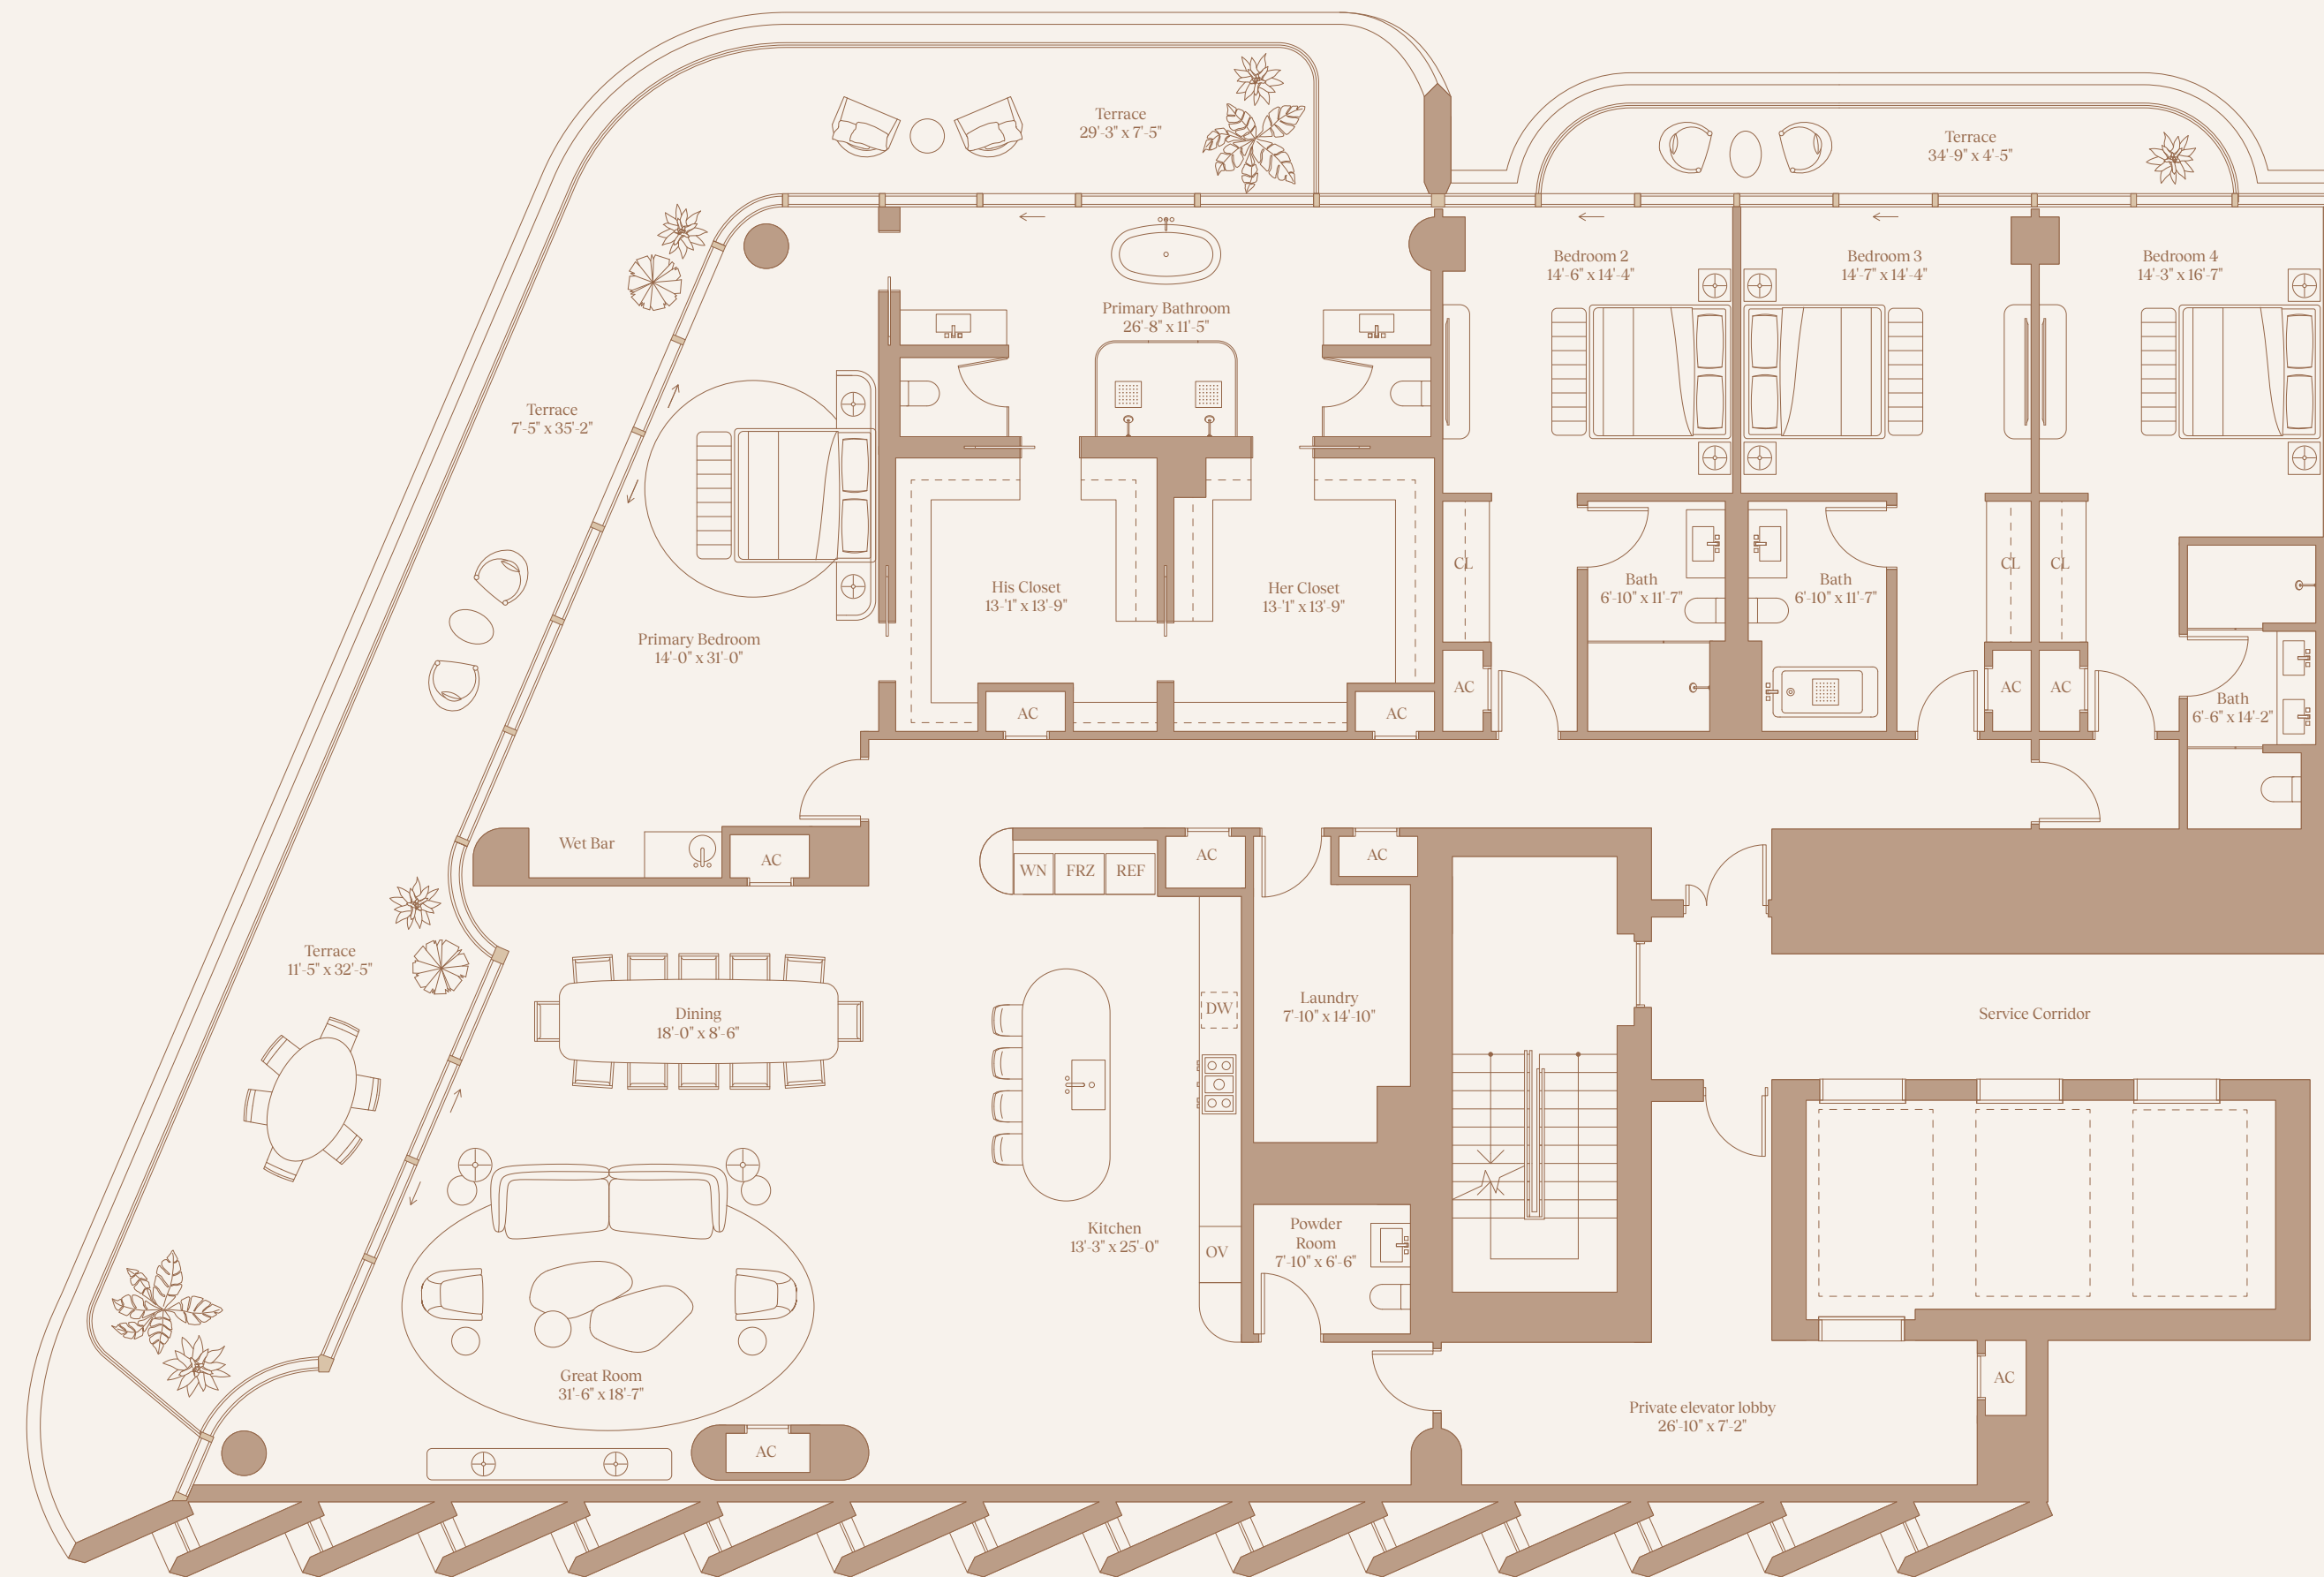

RESIDENCE 303

4 Bedroom

4.5 Bathroom

Total Interior
 5,087.80 FT² / 472.67 M²

Total Exterior
 1,075.30 FT² / 99.90 M²

ATLANTIC OCEAN