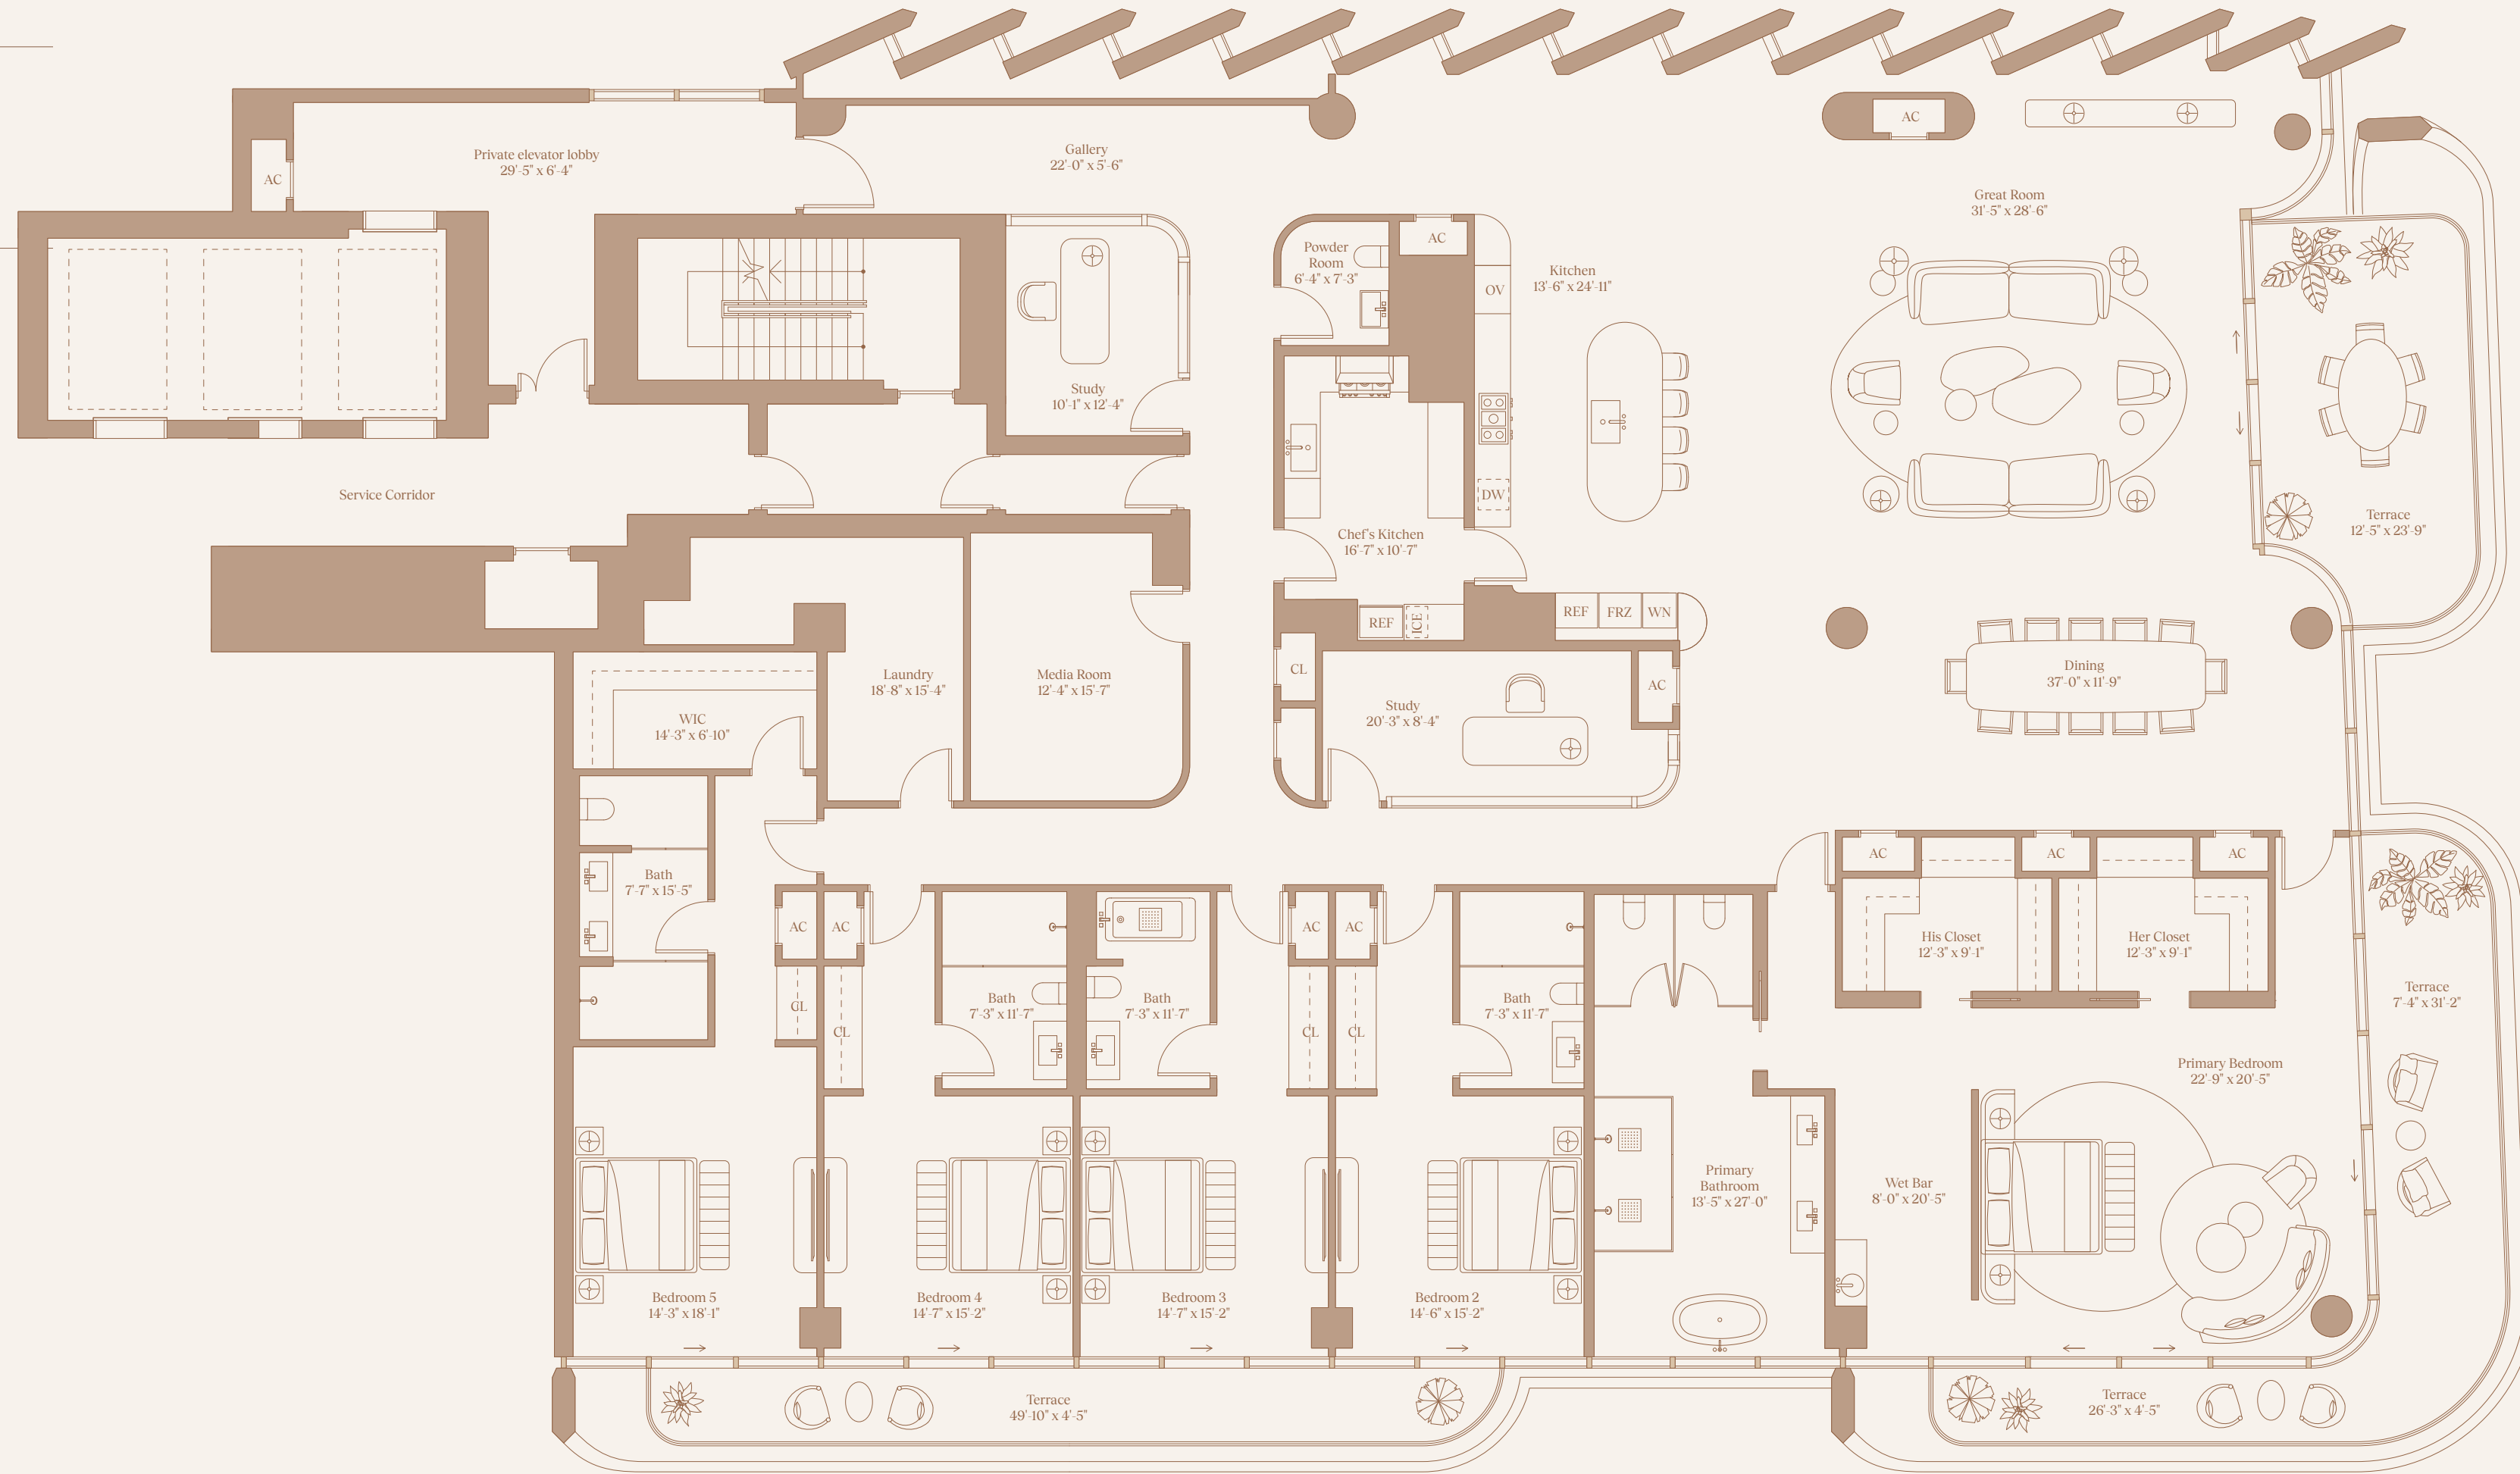

THE
DELMORE
 SURFSIDE MIAMI

RESIDENCE 202

5 Bedroom
 5.5 Bathroom

Total Interior
 7,574.29 FT² / 703.67 M²

Total Exterior
 960.08 FT² / 89.19 M²

ATLANTIC OCEAN

COLLINS AVE

OCEAN