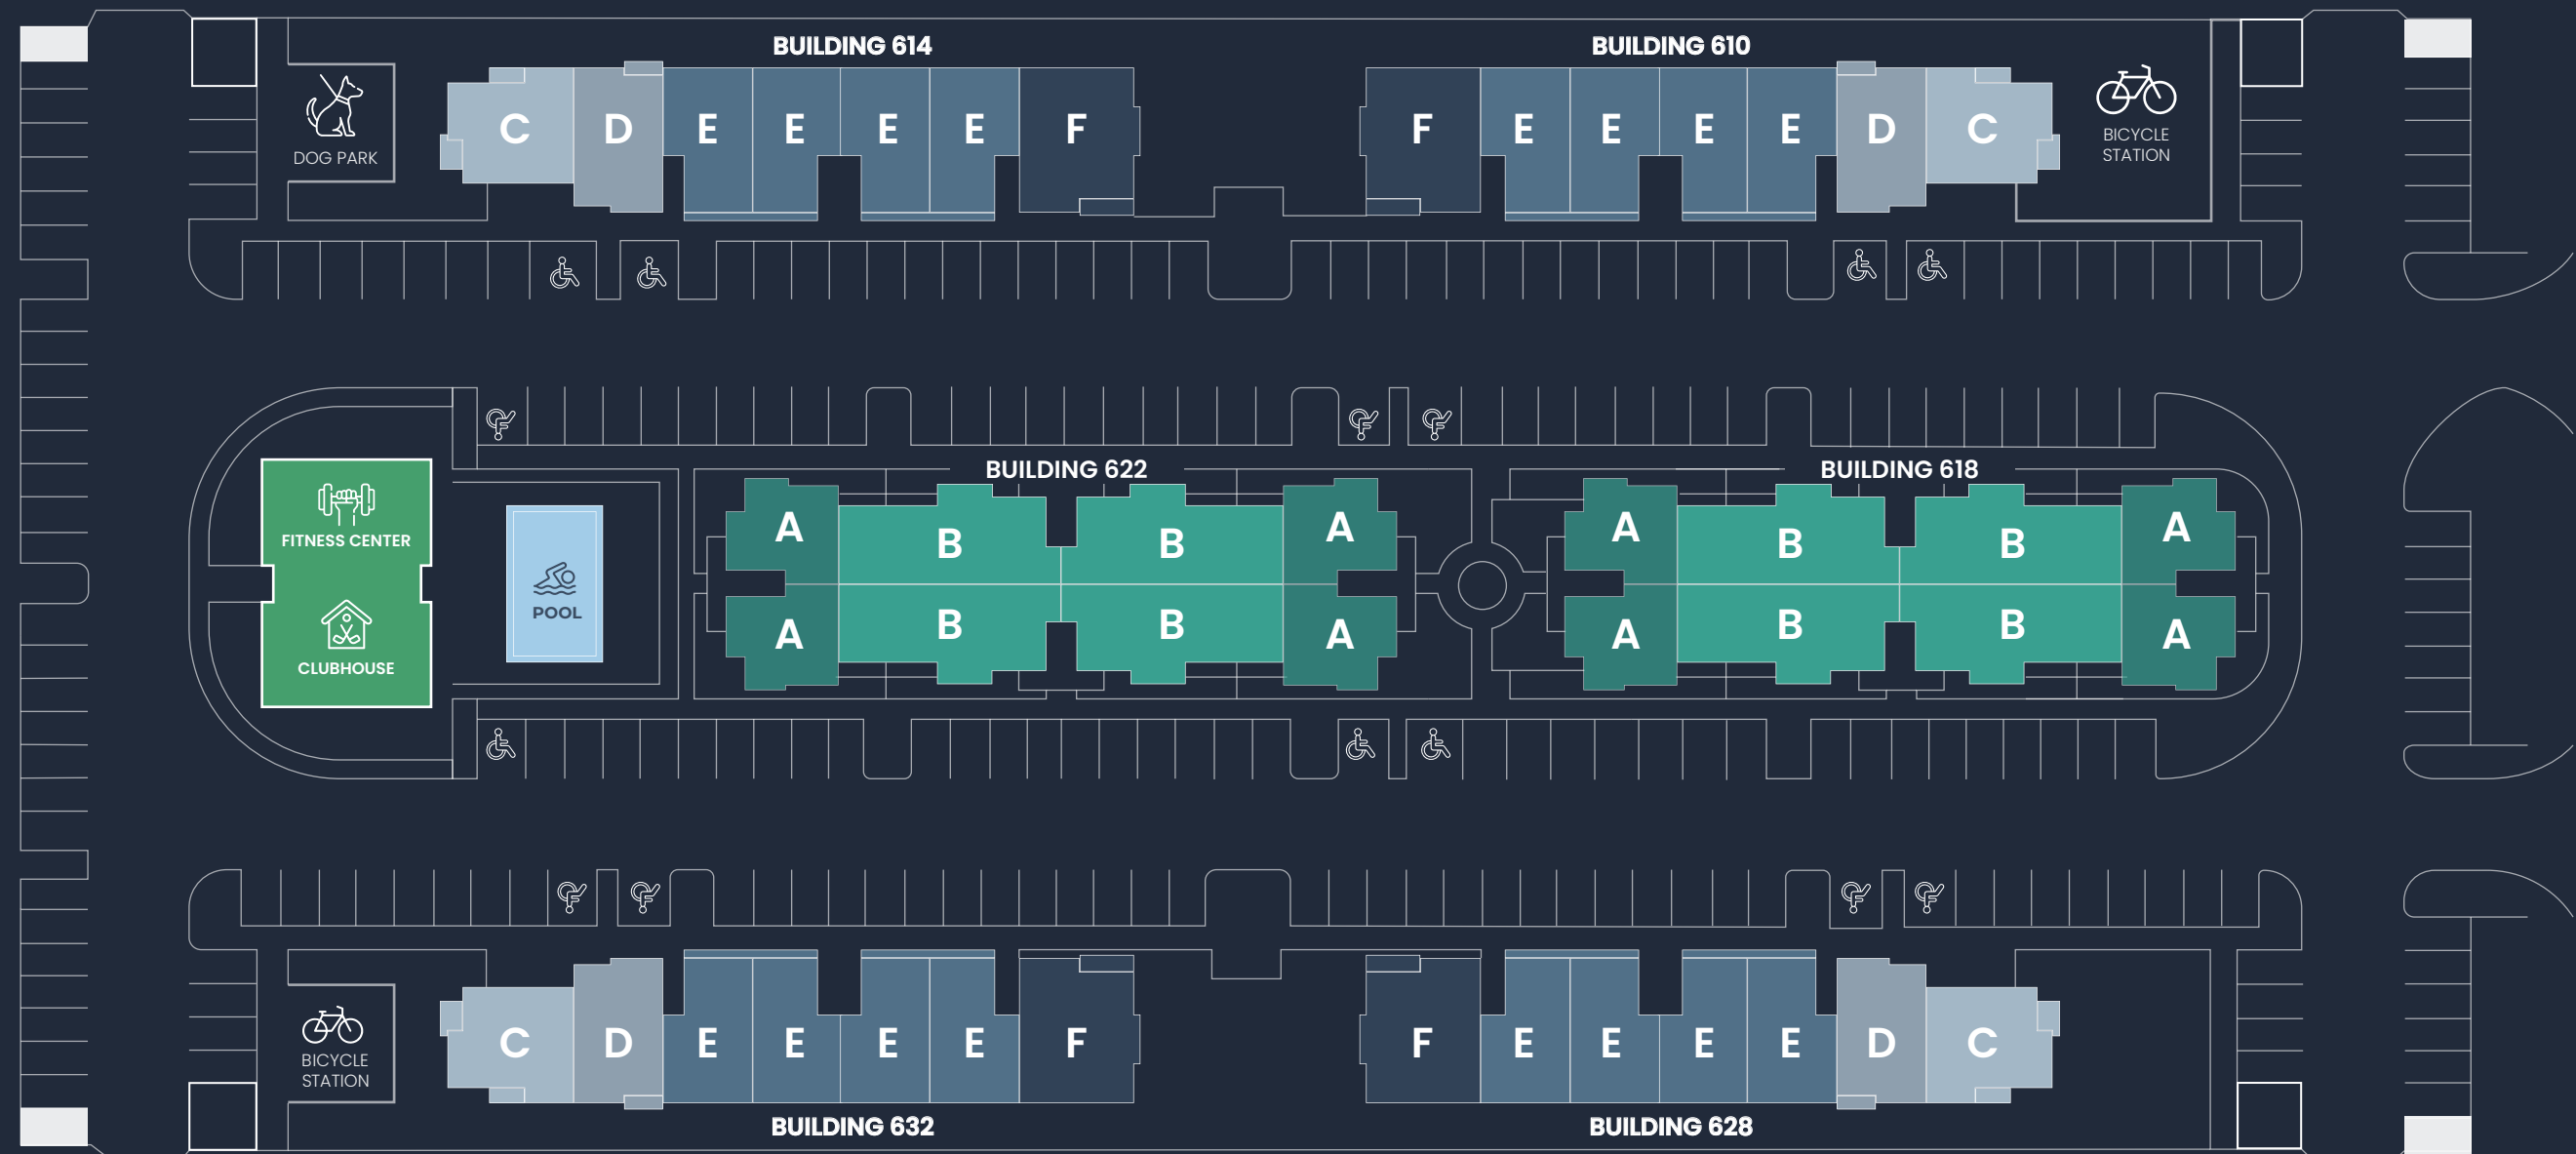

SITE PLAN

RESIDENCES LAYOUTS

UN. TYPE	SQ.FT	BED	BATH
● A	902	2	2
● B	940	2	2
● C	851	2	2
● D	893	2	2
● E	703	1	1
● F	1,159	2 +DEN	2

CLUBHOUSE — 624 NE 2ND ST, DANIA BEACH, FLORIDA 33304

ATLANTICA
AT DANIA BEACH