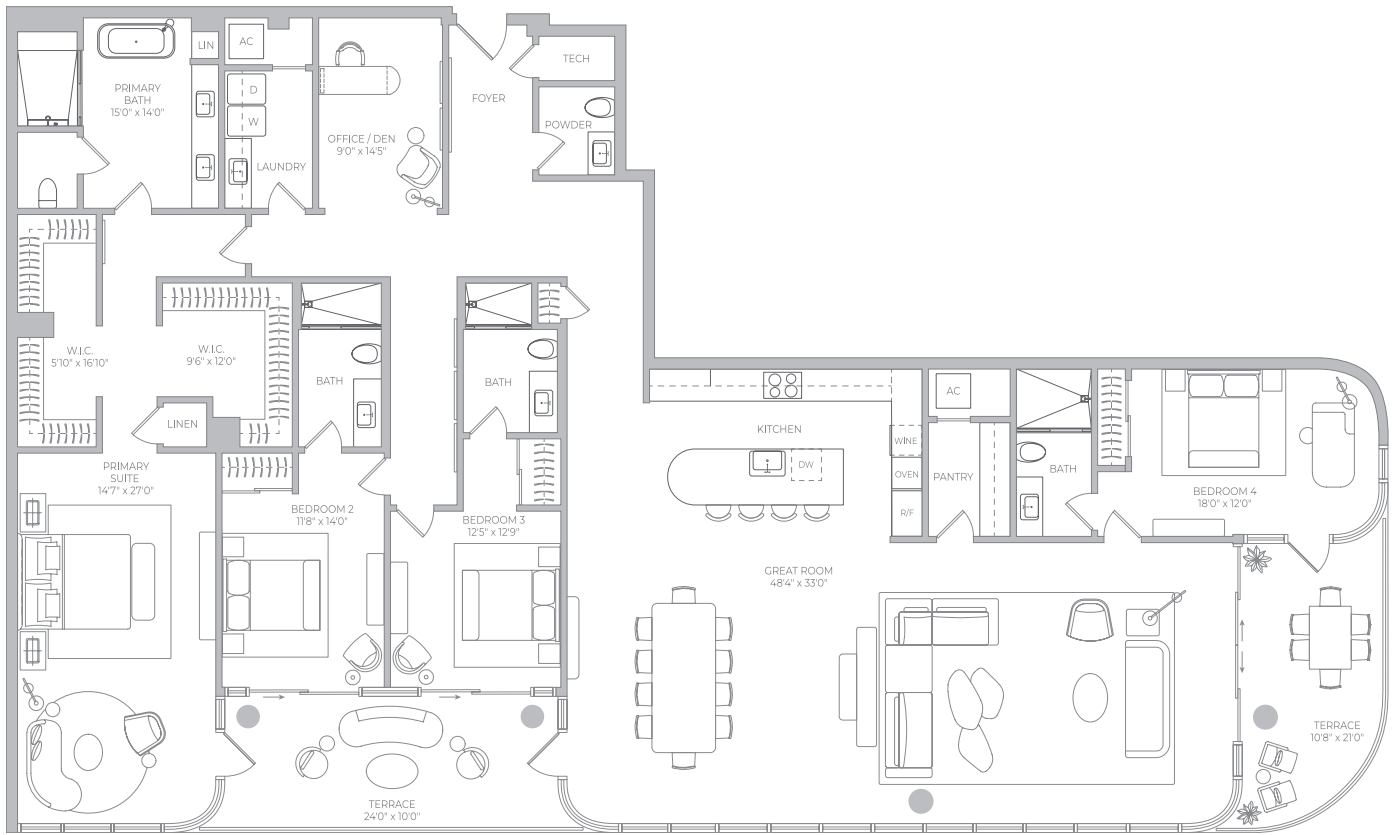

Residence C

Levels 2-9

4 Bedrooms + Office/Den

4 Bathrooms

Powder Room

Interior	4,085 f ²	379.51 m ²
Terrace	455 f ²	42.27 m ²
Total	4,540 f ²	421.78 m ²

Biscayne Bay Views