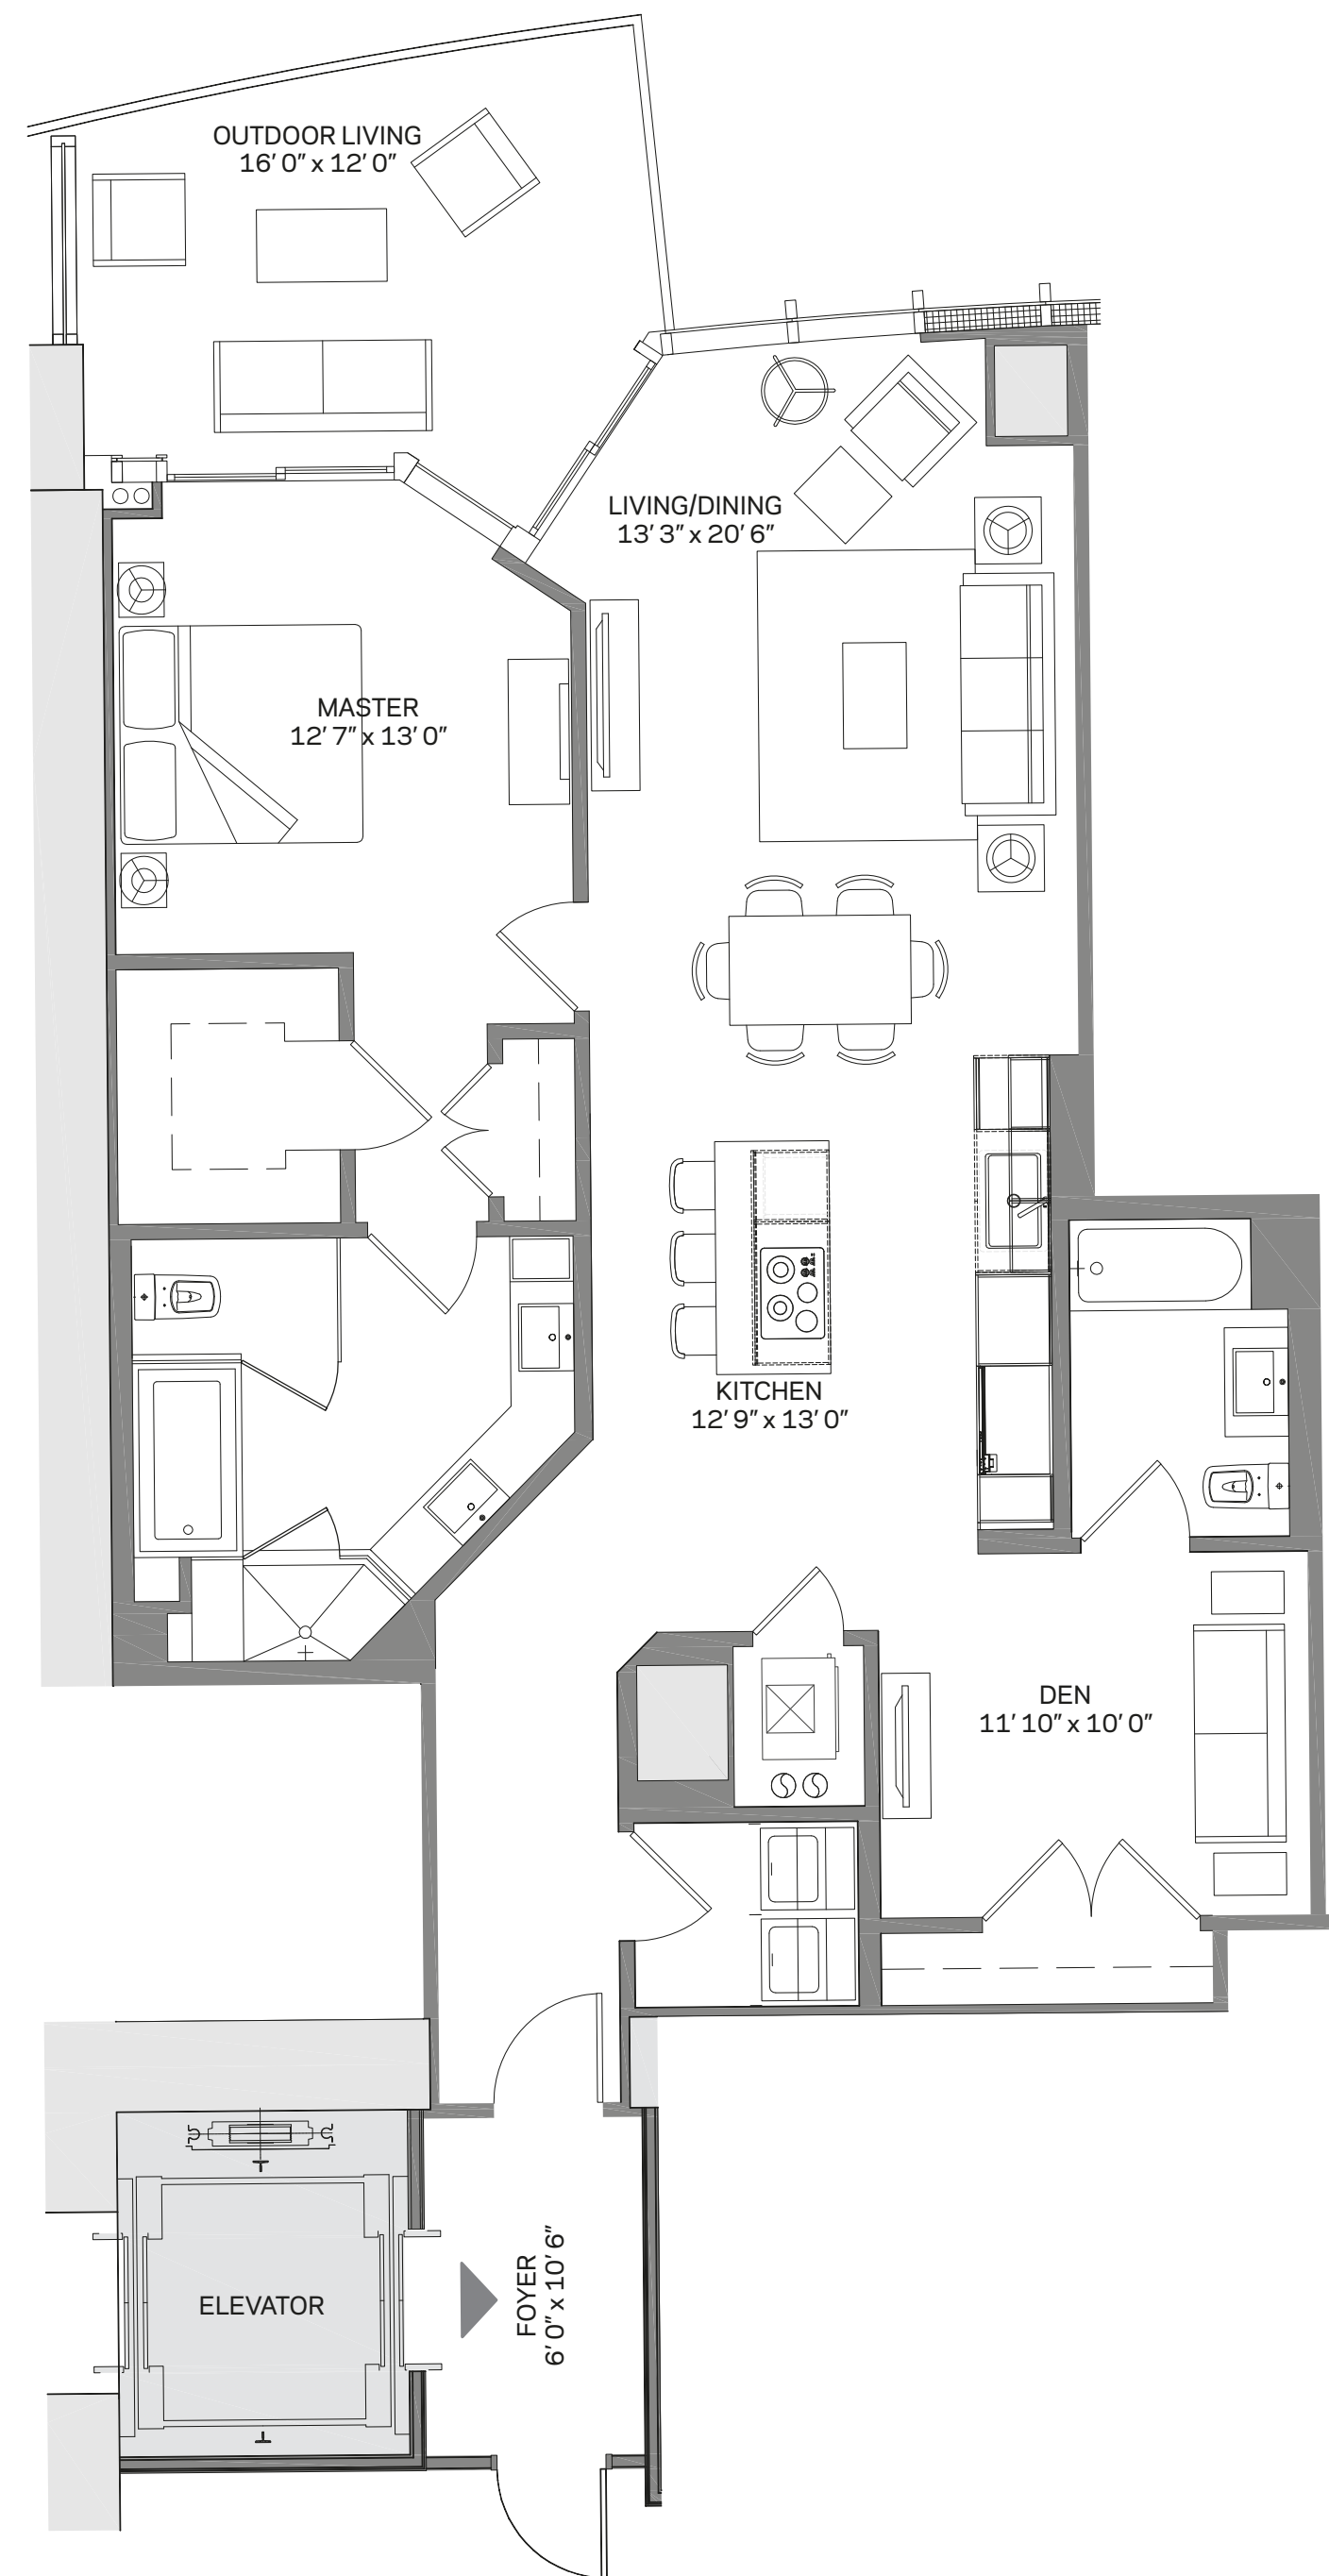

# 1 Bedroom + Den | 2 Bath

Total: 1,573 sq. ft. | 146 m<sup>2</sup>  
Interior: 1,386 sq. ft. | 129 m<sup>2</sup>  
Outdoor: 187 sq. ft. | 17 m<sup>2</sup>

RESIDENCE B2 | 05