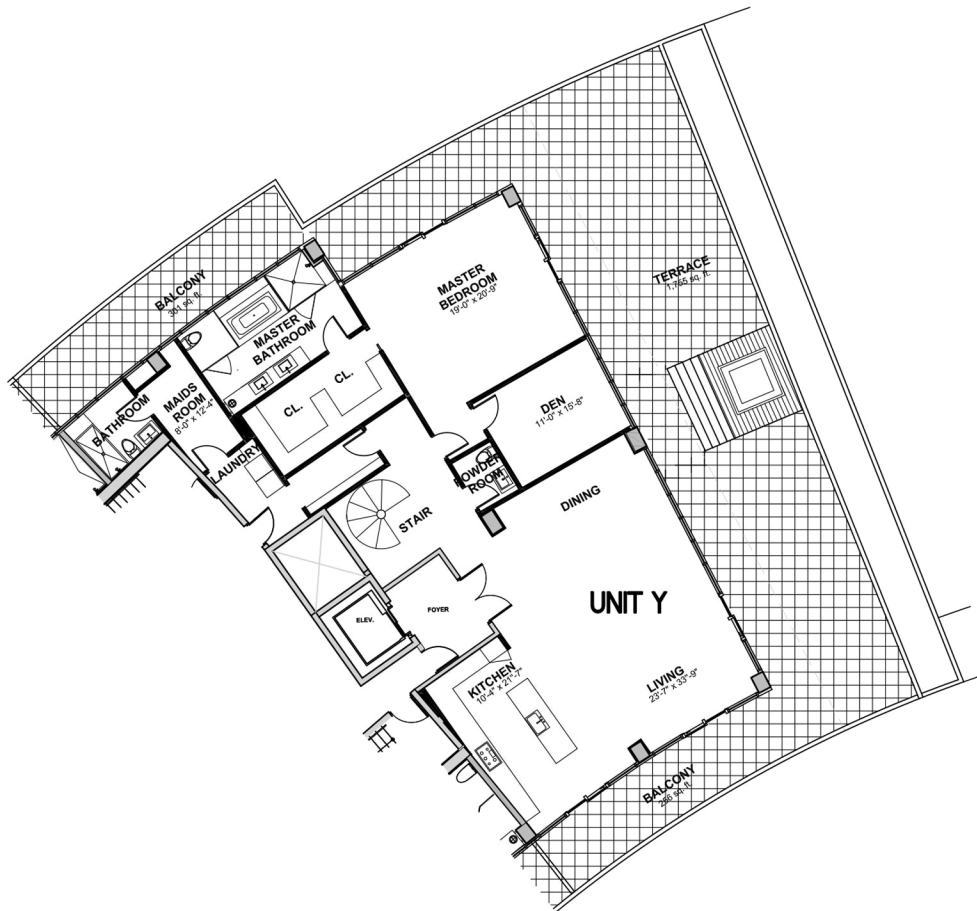

Auberge

BEACH RESIDENCES & SPA
FORT LAUDERDALE

AUBERGE RESORTS COLLECTION

NORTH TOWER
UNIT PLAN - UNIT Y / FLOOR 13 & 14
SCALE: 1/16" = 1'-0"

UNIT Y - LEVEL 1 - 2,814 sq.ft.

UNIT Y - LEVEL 2 - 1,617 sq. ft.