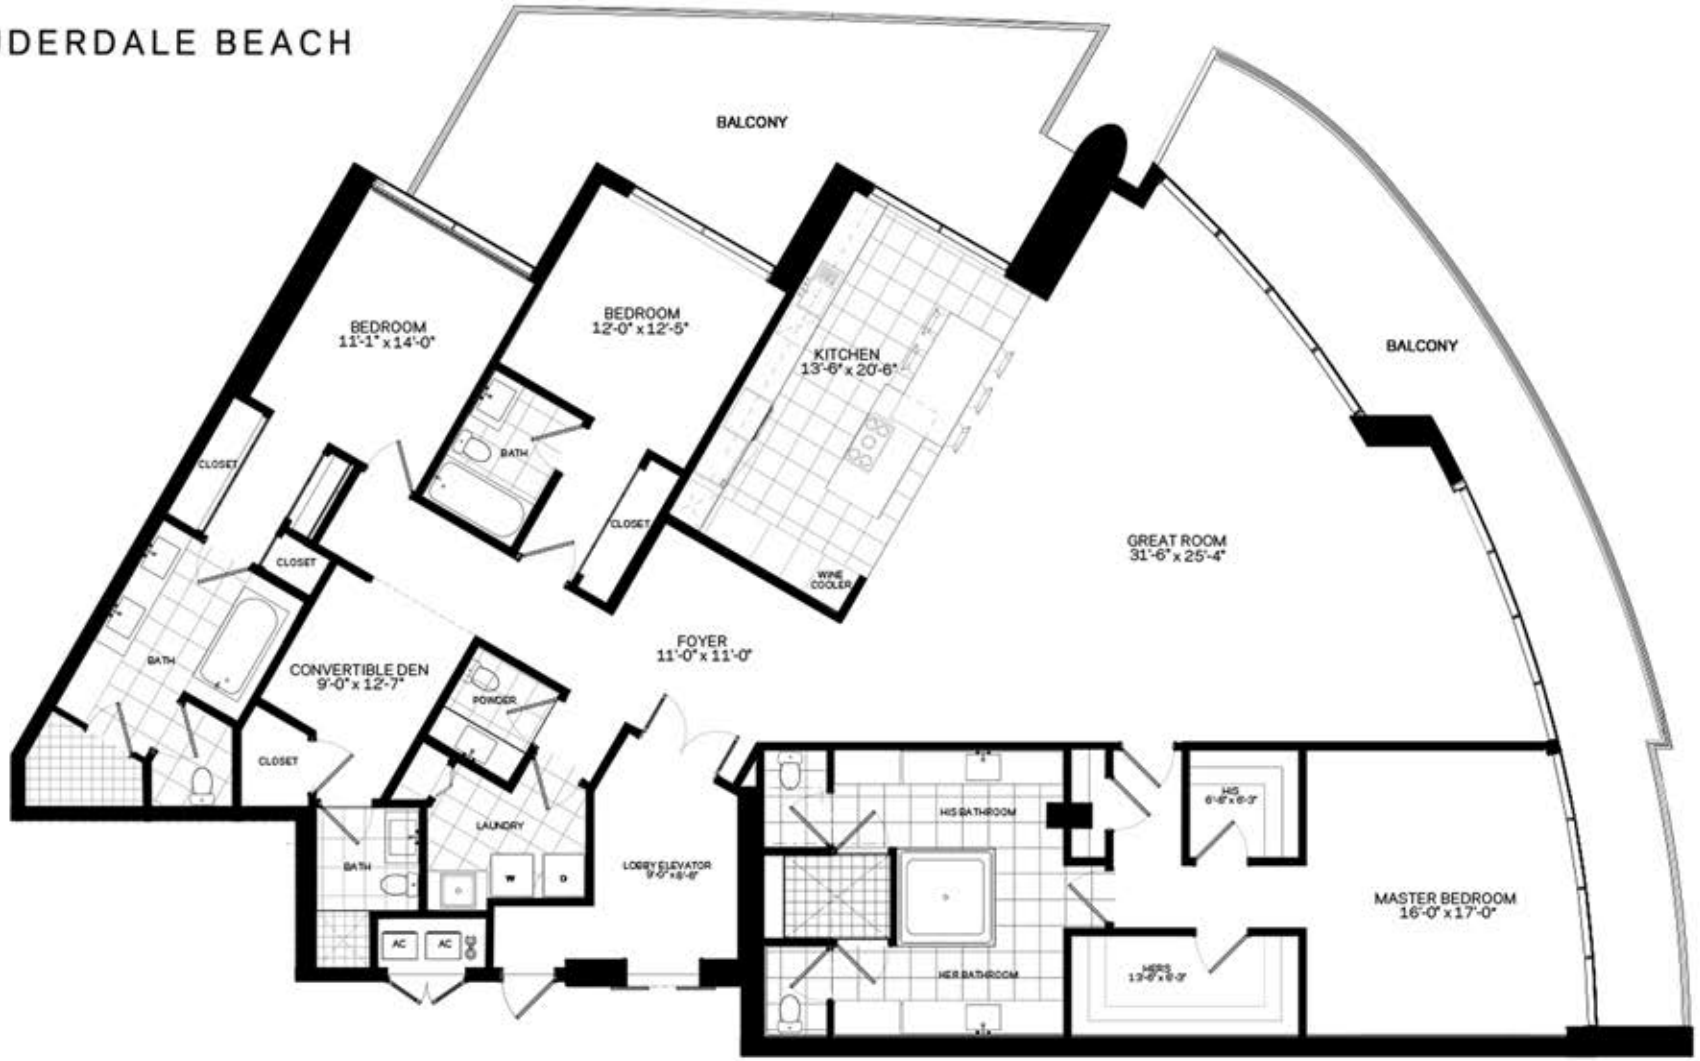

PARAMOUNT

FORT LAUDERDALE BEACH

ATLANTIC OCEAN

UNIT A2
4 Bedroom | 4.5 Bath

Interior Area	3,477 sq ft	323.02 m ²
Balcony Area	853 sq ft	79.24 m ²
Total	4,330 sq ft	402.26 m ²