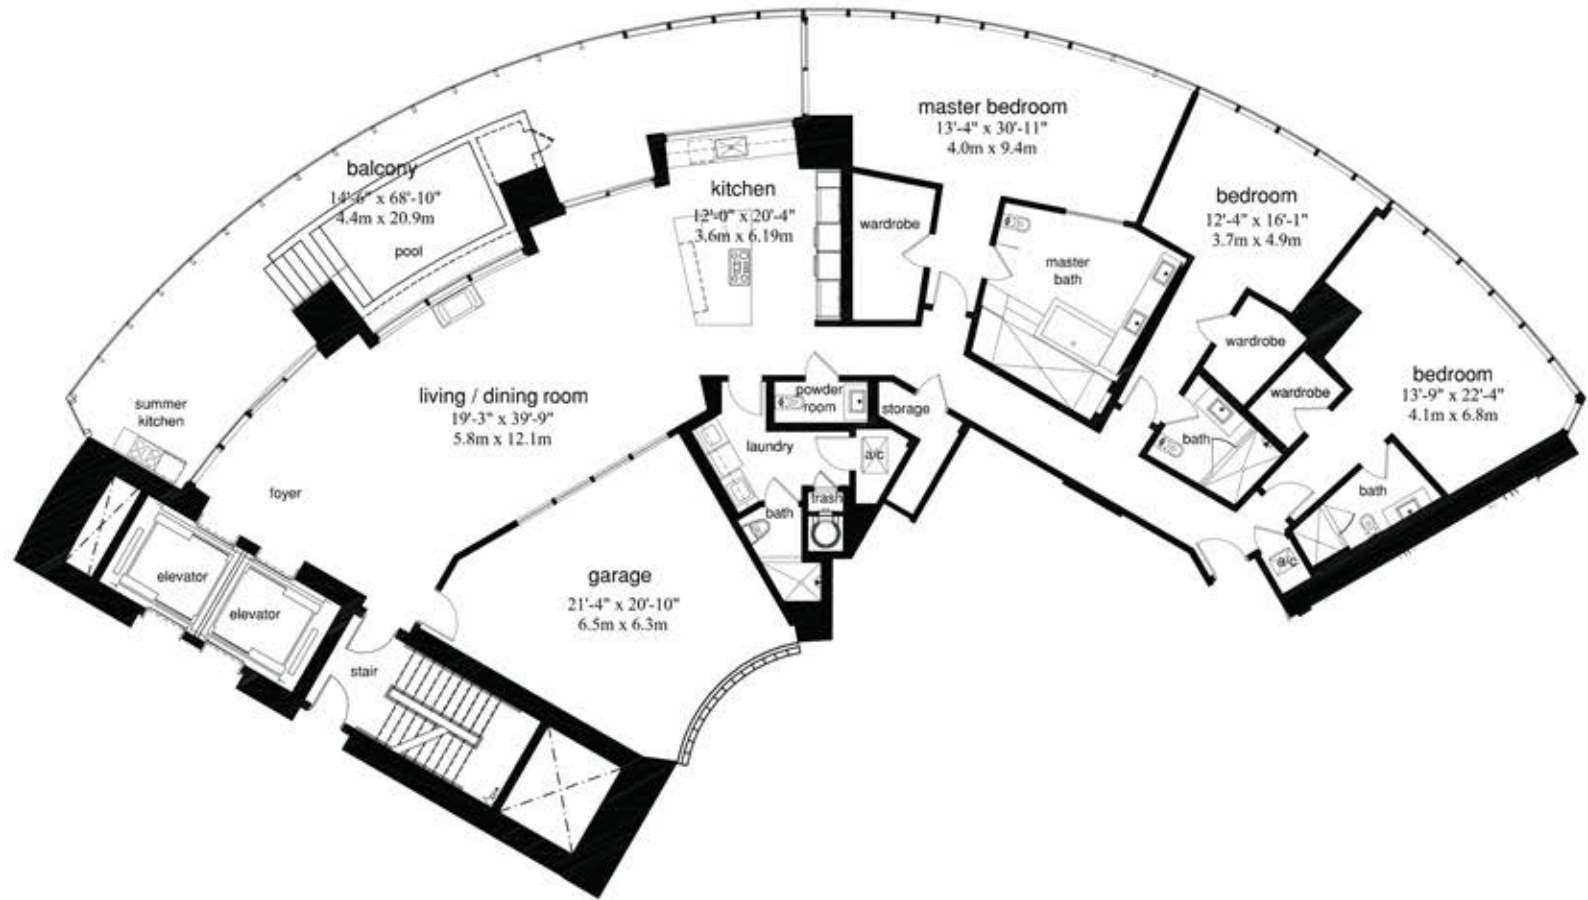

P'0441

Area	SQ FT	M ²
Interior	3,415	317.2
Balcony	831	77.2
Garage	503	46.7
Total	4,749	441.1