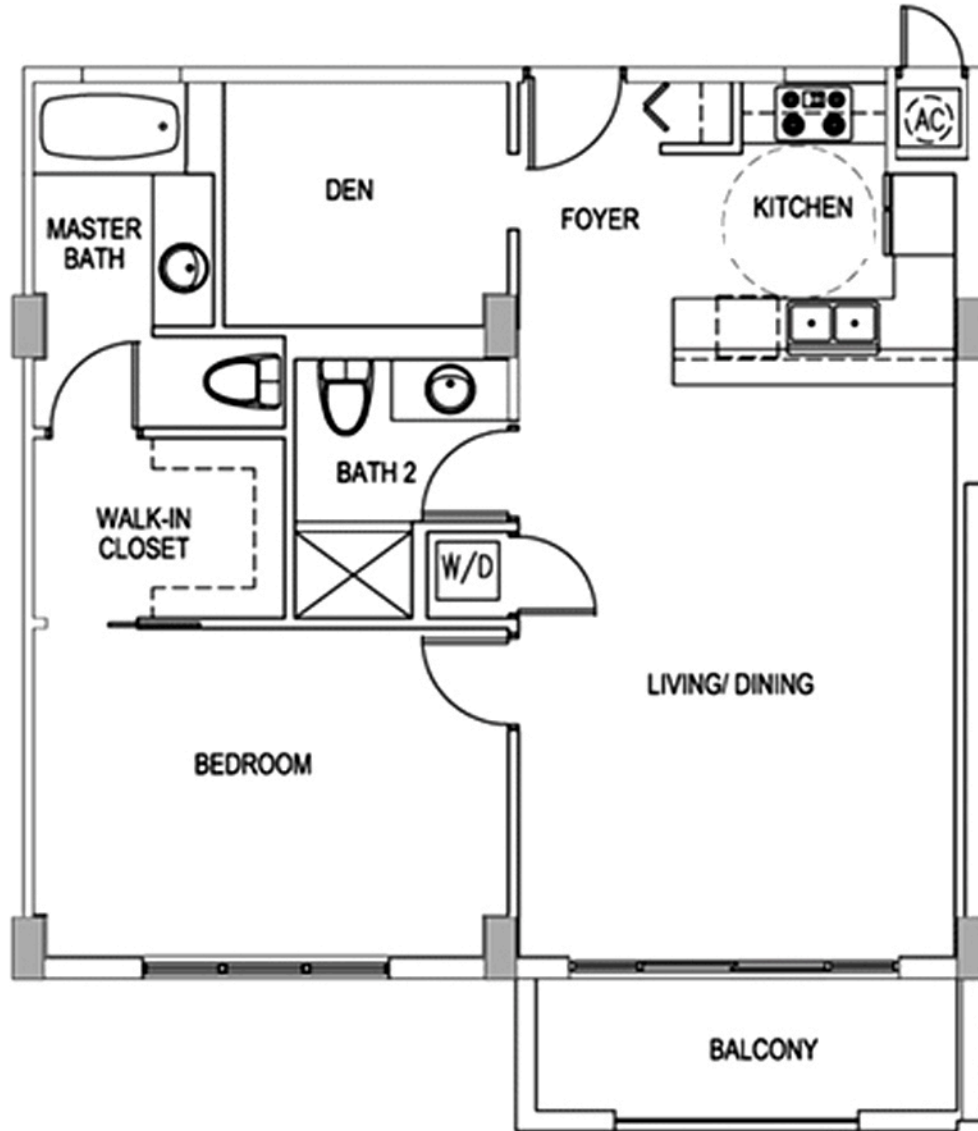

UNIT 07

1 BEDROOM/ 2 BATH/ DEN

FLOOR PLAN
1,002 sq ft.

Contact:
STEVE SAMUELS
Email: ssamuels@condosandcondos.com
Ph: 305.494.1767
Fax: 888.430.3343
Web: www.condosandcondos.com

SPIAGGIA