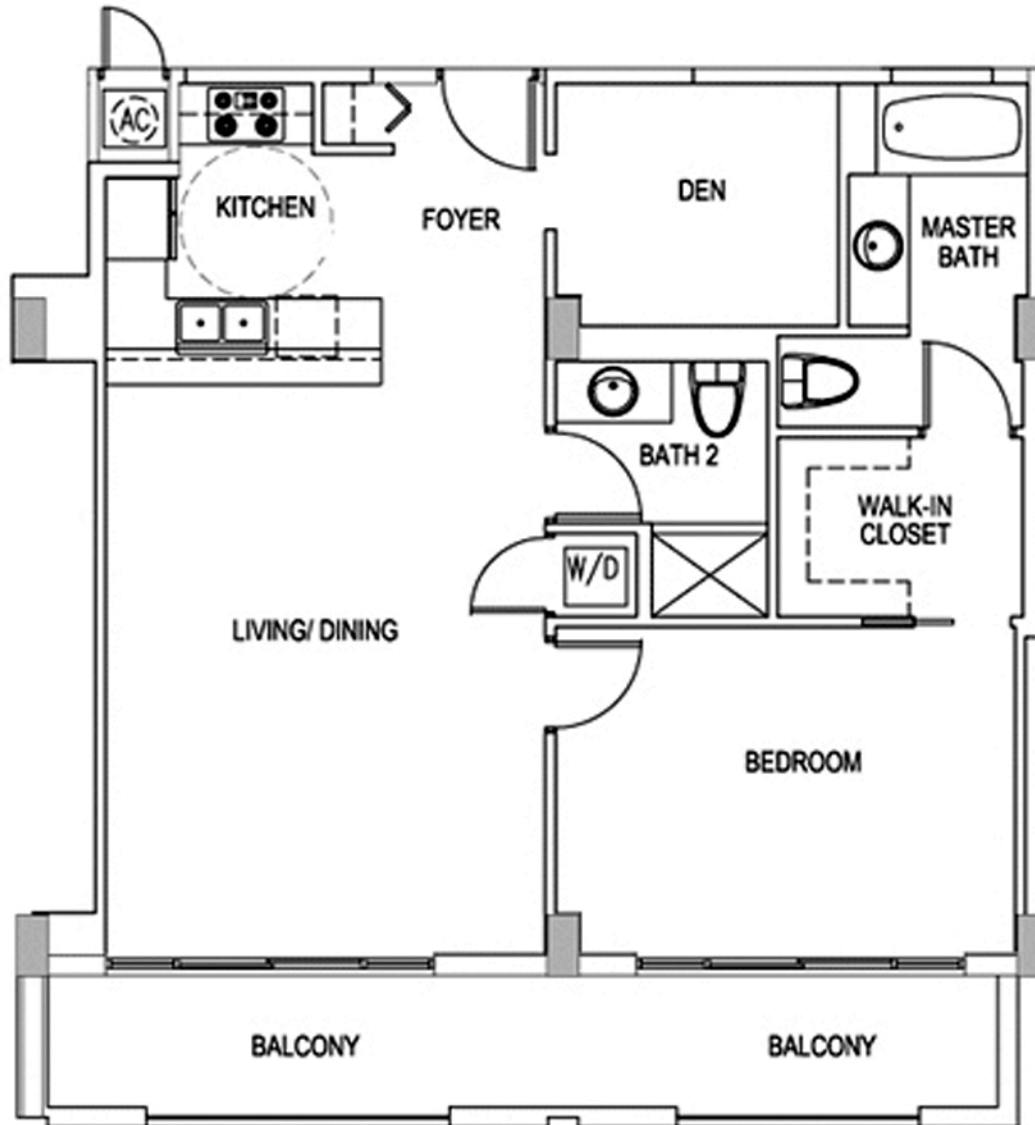

UNIT 04

1 BEDROOMS/ 2 BATHS/ DEN

FLOOR PLAN

1,078 sq ft.

Contact:

STEVE SAMUELS

Email: ssamuels@condosandcondos.com

Ph: 305.494.1767

Fax: 888.430.3343

Web: www.condosandcondos.com

SPIAGGIA