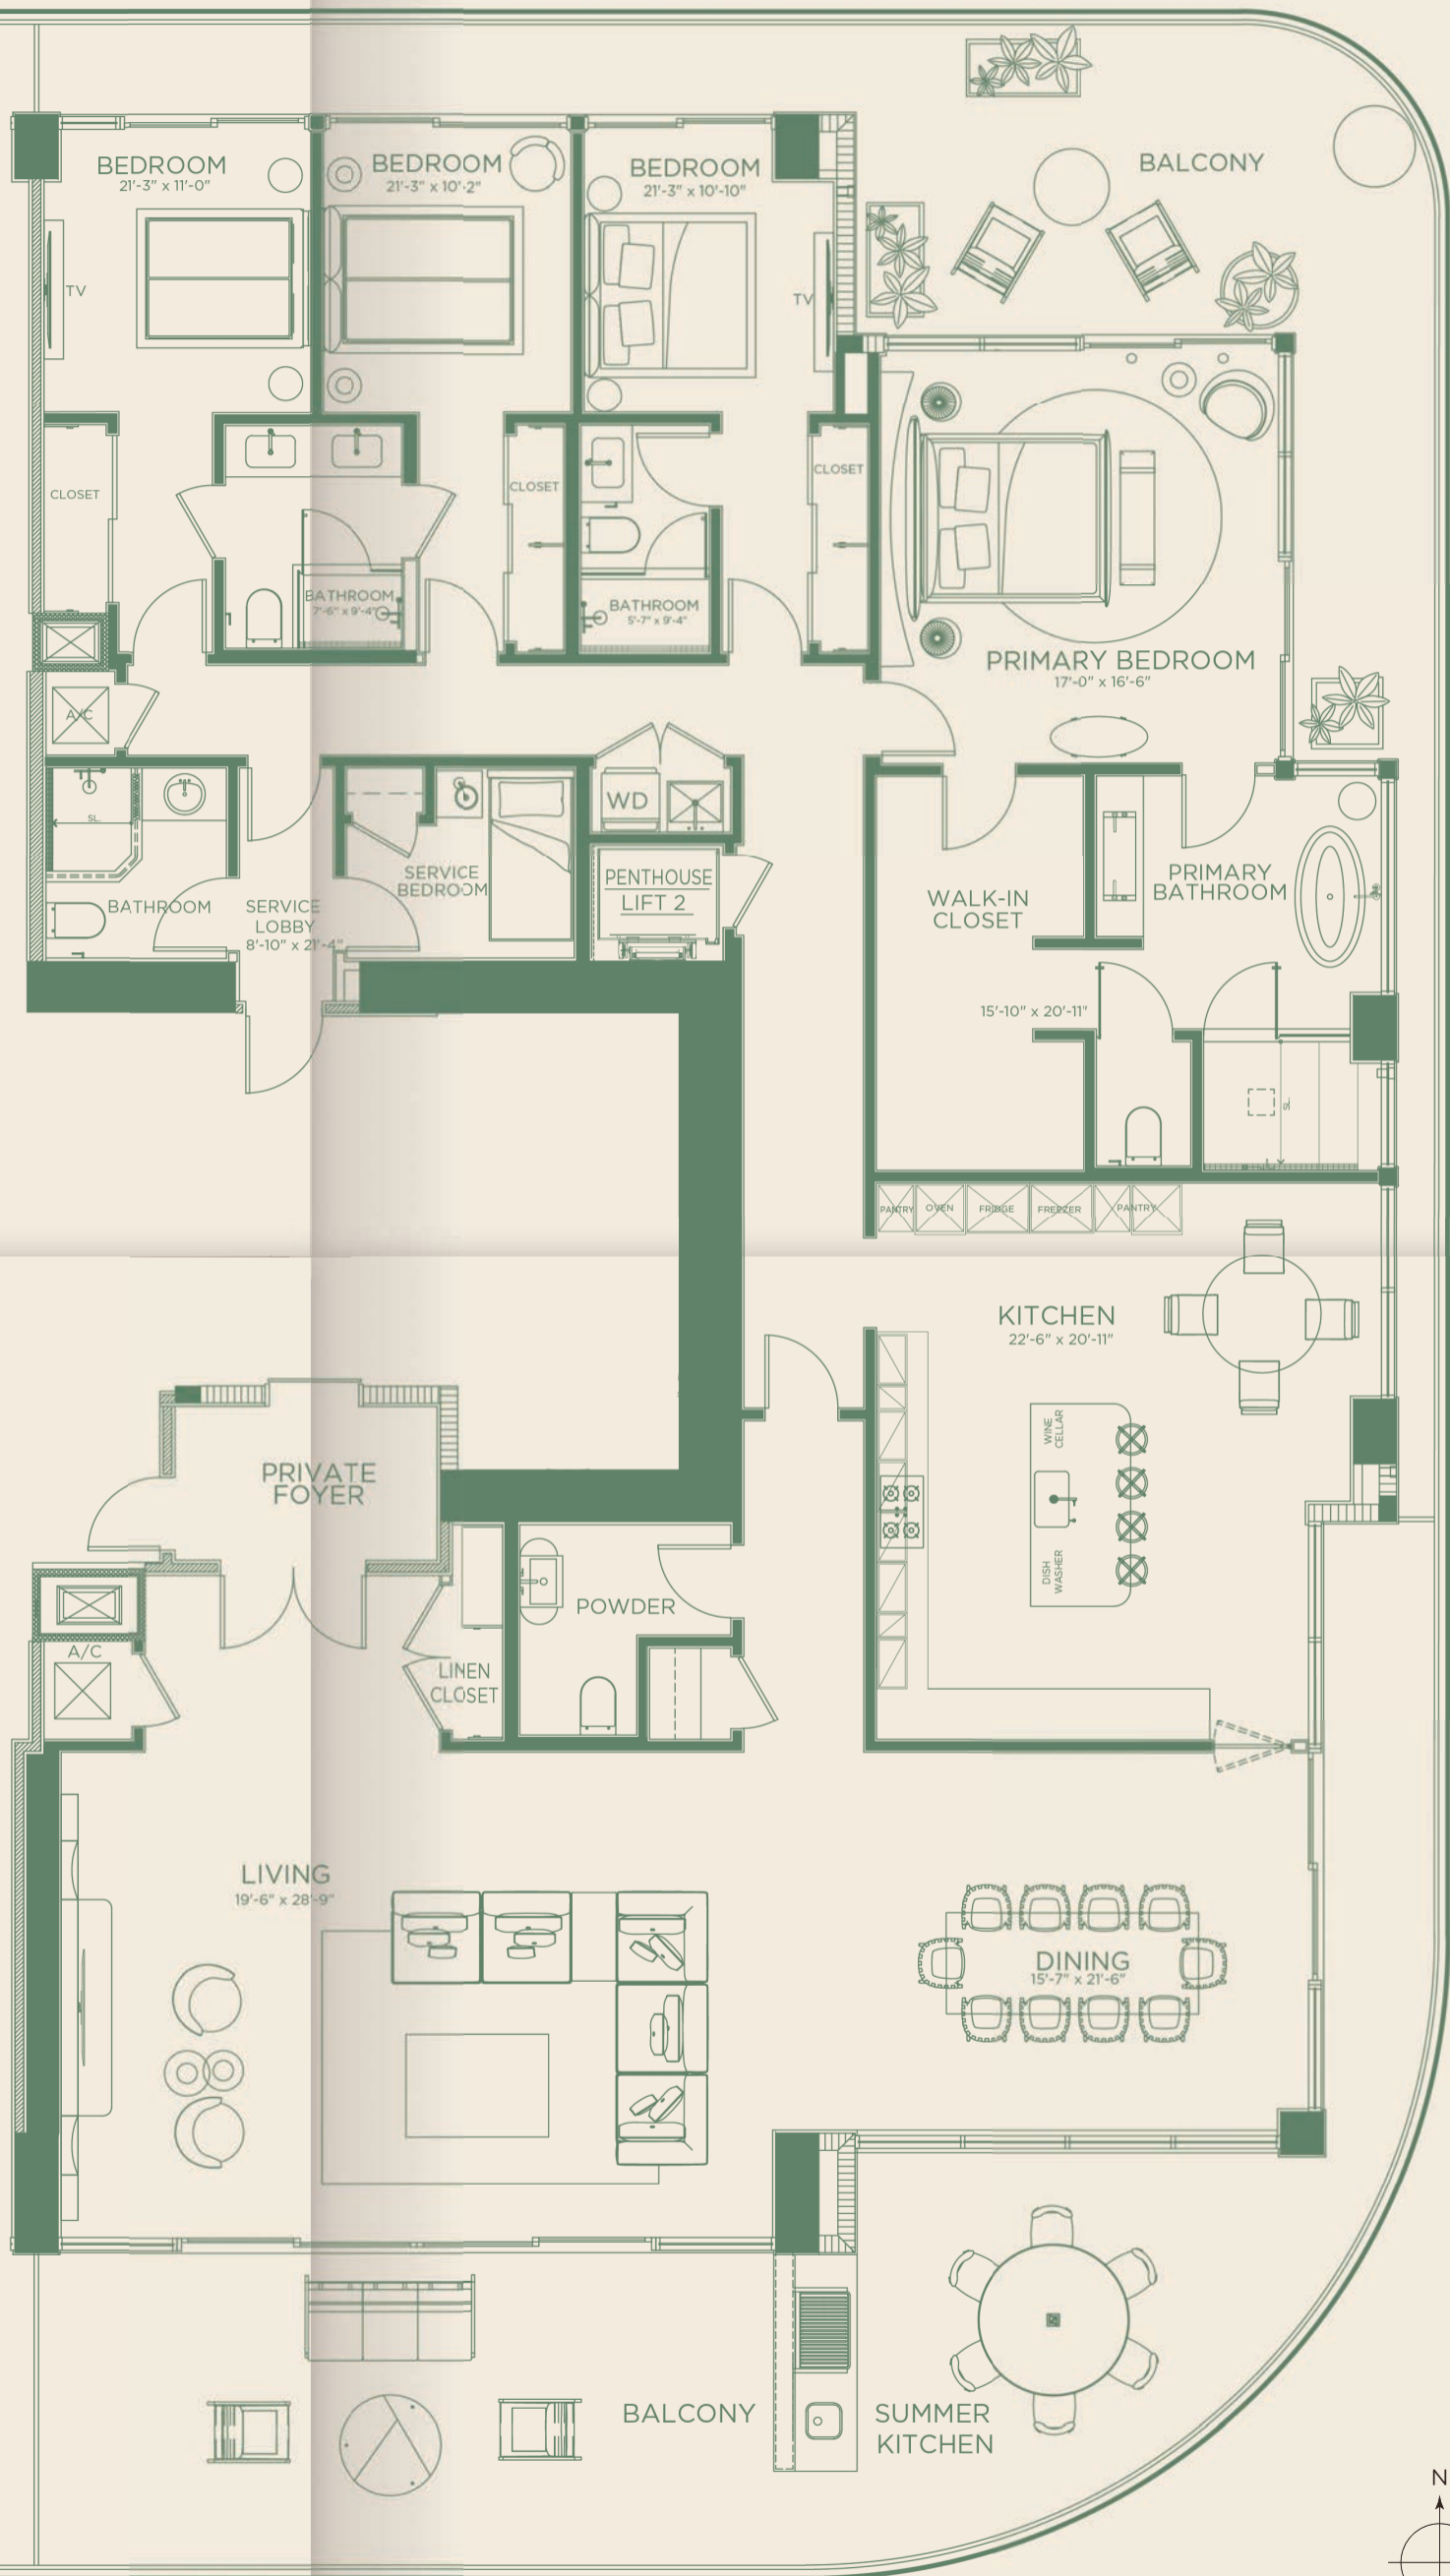

East Residences FLOORS 5 - 15

3 Bedroom, 4.5 Bathroom
Interior: 3,505 SQFT | 325 SM
Terraces: 1,345 SQFT | 125 SM

Total: 4,850 SQFT | 450 SM

“ This is our idea of interior design: elegant and light, classic yet innovative. ”

— FENDI CASA

West Residences
FLOORS 5 - 15

4 Bedroom, 4.5 Bathroom
 Interior: 3,494 SQFT | 324 SM
 Terraces: 1,345 SQFT | 125 SM
 Total: 4,839 SQFT | 449 SM

“ This is our idea of interior design: elegant and light, classic yet innovative. ”

— FENDI CASA

Acqua | Penthouse East
FLOOR 16

4 Bedroom, 4.5 Bathroom
Interior: 3,887 SQFT | 361 SM
Terraces: 1,912 SQFT | 177 SM

Total: 5,799 SQFT | 538 SM

“ This is our idea of interior design: elegant and light, classic yet innovative. ”

— FENDI CASA

Terra | Penthouse West
FLOOR 16

3 Bedroom, 4.5 Bathroom
 Interior: 3,876 SQFT | 360 SM
 Terraces: 1,912 SQFT | 177 SM
 Total: 5,788 SQFT | 537 SF

“ This is our idea of interior design: elegant and light, classic yet innovative. ”