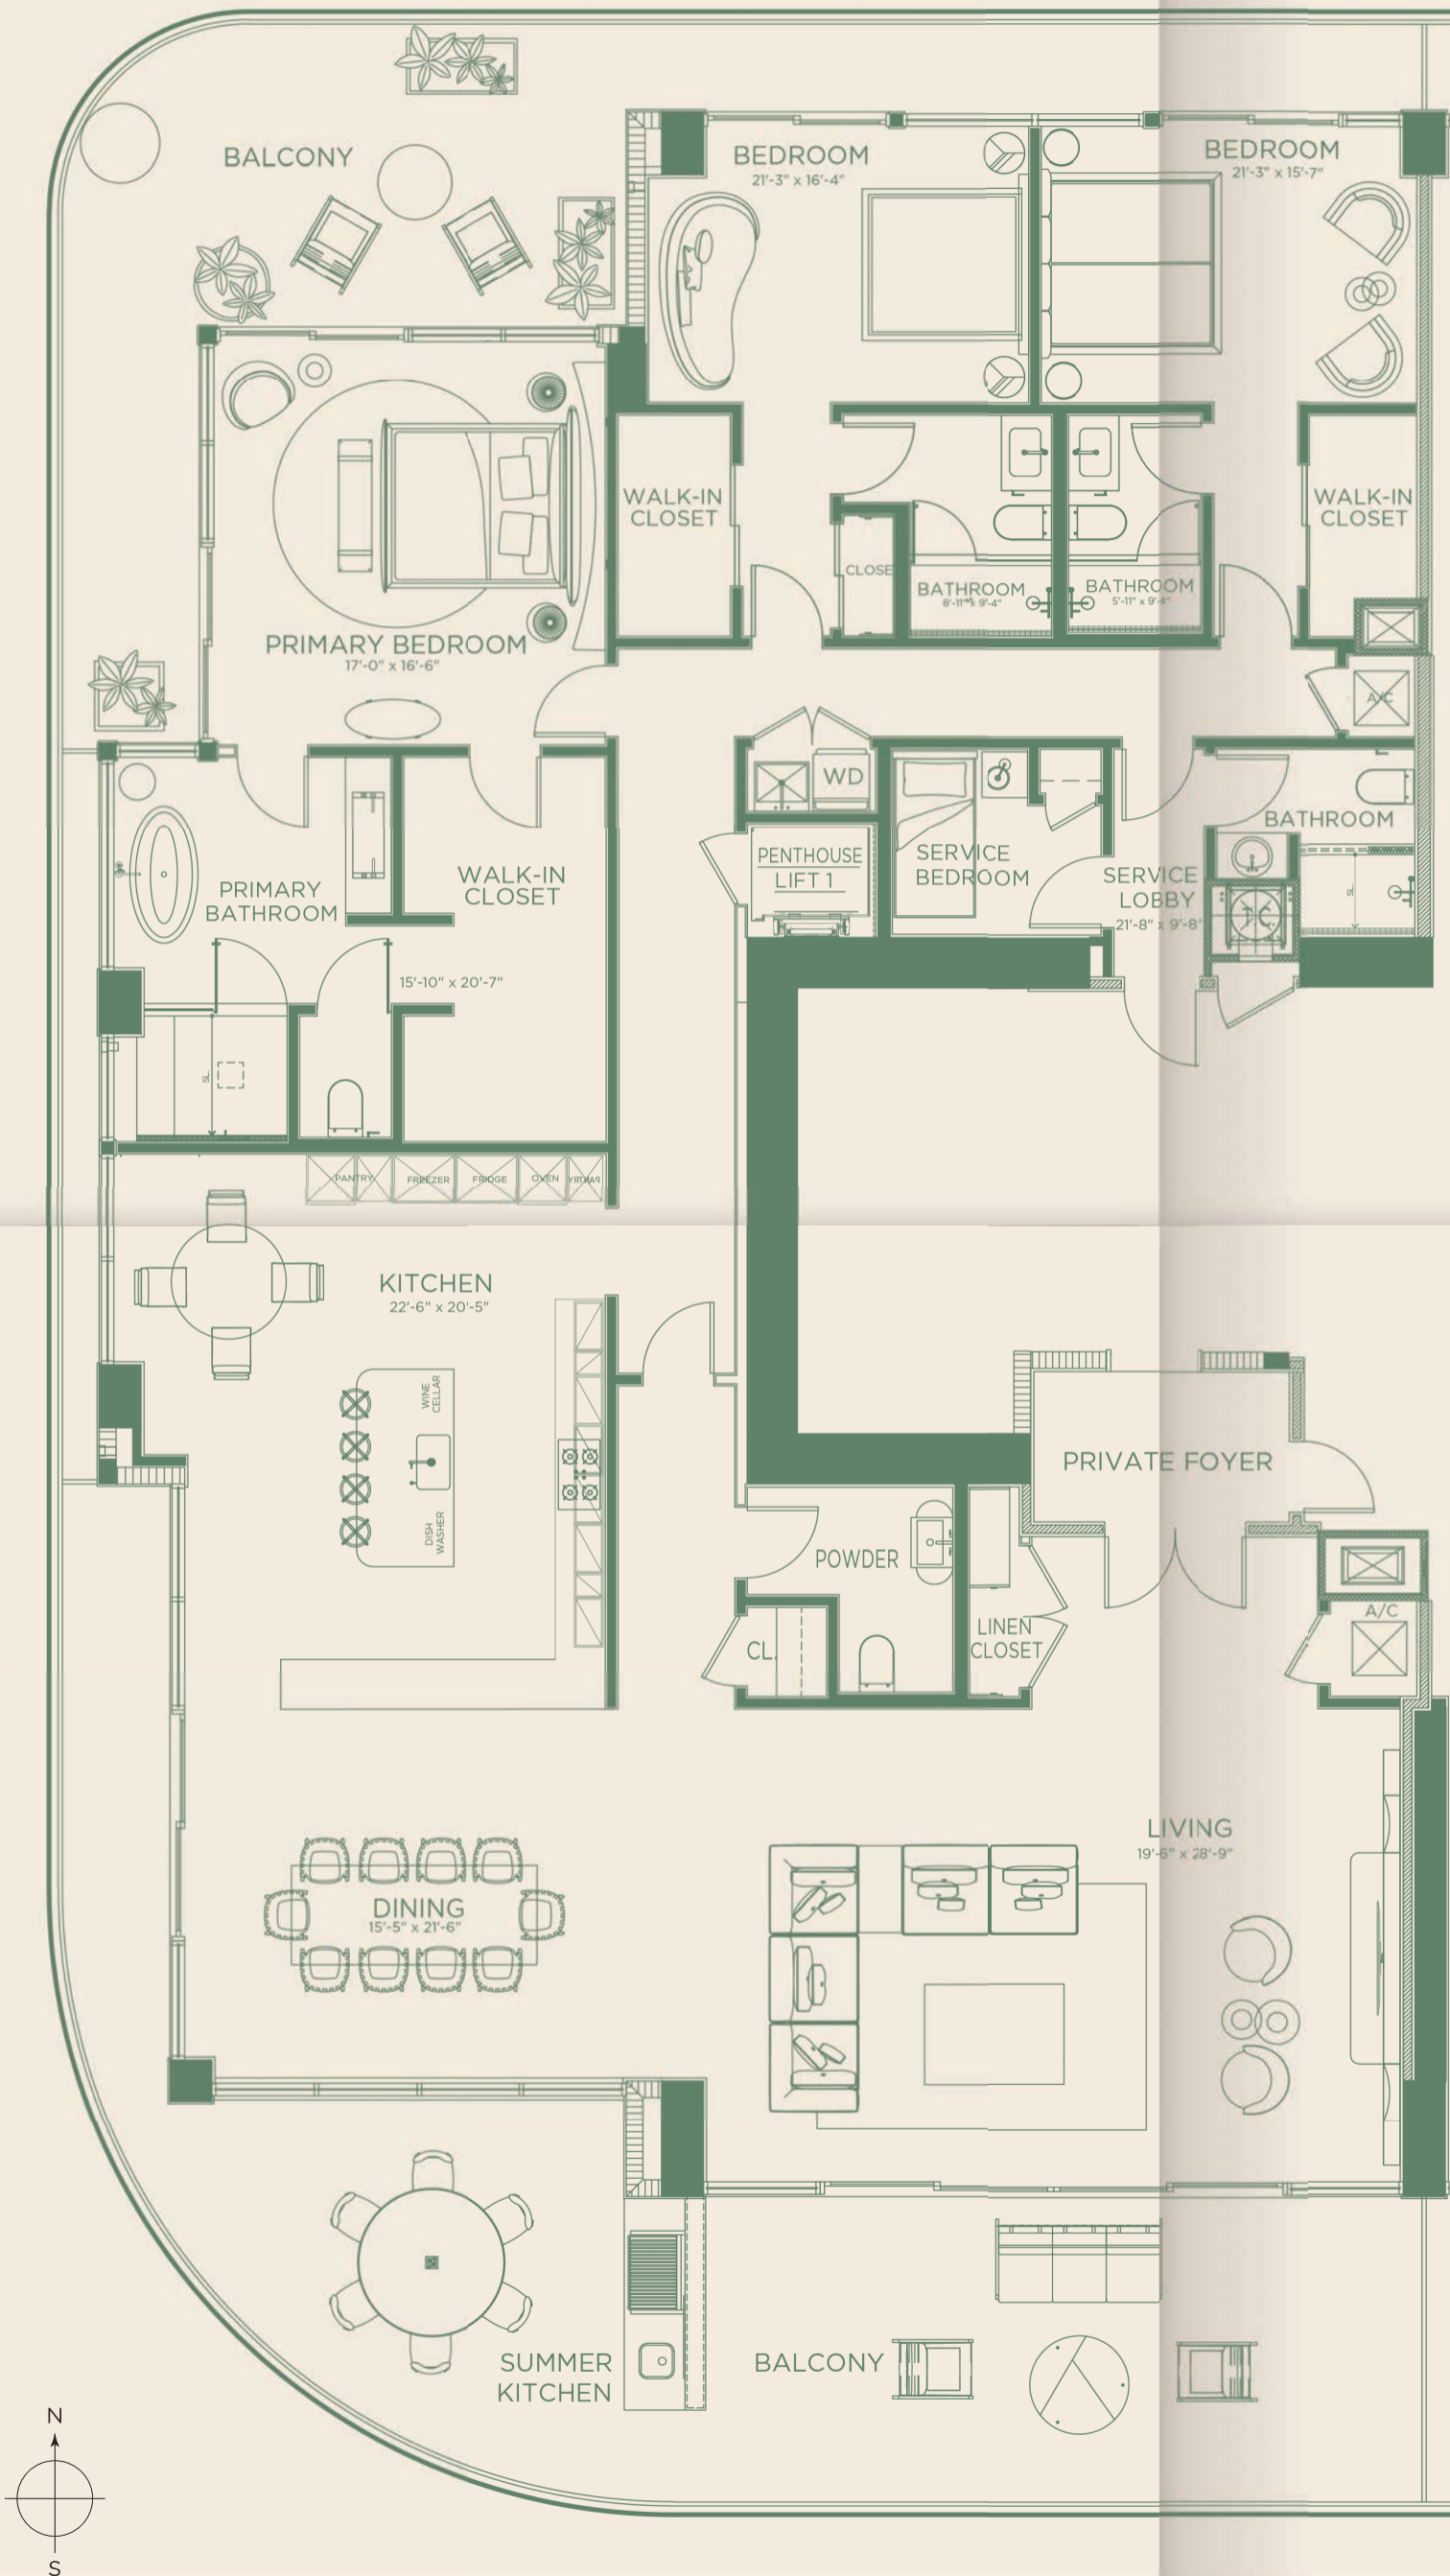

East Residences FLOORS 5 - 15

3 Bedroom, 4.5 Bathroom
Interior: 3,505 SQFT | 325 SM
Terraces: 1,345 SQFT | 125 SM

Total: 4,850 SQFT | 450 SM

“ This is our idea of interior design: elegant and light, classic yet innovative. ”

— FENDI CASA

West Residences
FLOORS 5 - 15

4 Bedroom, 4.5 Bathroom
 Interior: 3,494 SQFT | 324 SM
 Terraces: 1,345 SQFT | 125 SM
 Total: 4,839 SQFT | 449 SM

“ This is our idea of interior design: elegant and light, classic yet innovative. ”

— FENDI CASA

Acqua | Penthouse East
FLOOR 16

4 Bedroom, 4.5 Bathroom
Interior: 3,887 SQFT | 361 SM
Terraces: 1,912 SQFT | 177 SM

Total: 5,799 SQFT | 538 SM

“ This is our idea of interior design: elegant and light, classic yet innovative. ”

— FENDI CASA

Terra | Penthouse West
FLOOR 16

3 Bedroom, 4.5 Bathroom
 Interior: 3,876 SQFT | 360 SM
 Terraces: 1,912 SQFT | 177 SM
 Total: 5,788 SQFT | 537 SF

“ This is our idea of interior design: elegant and light, classic yet innovative. ”