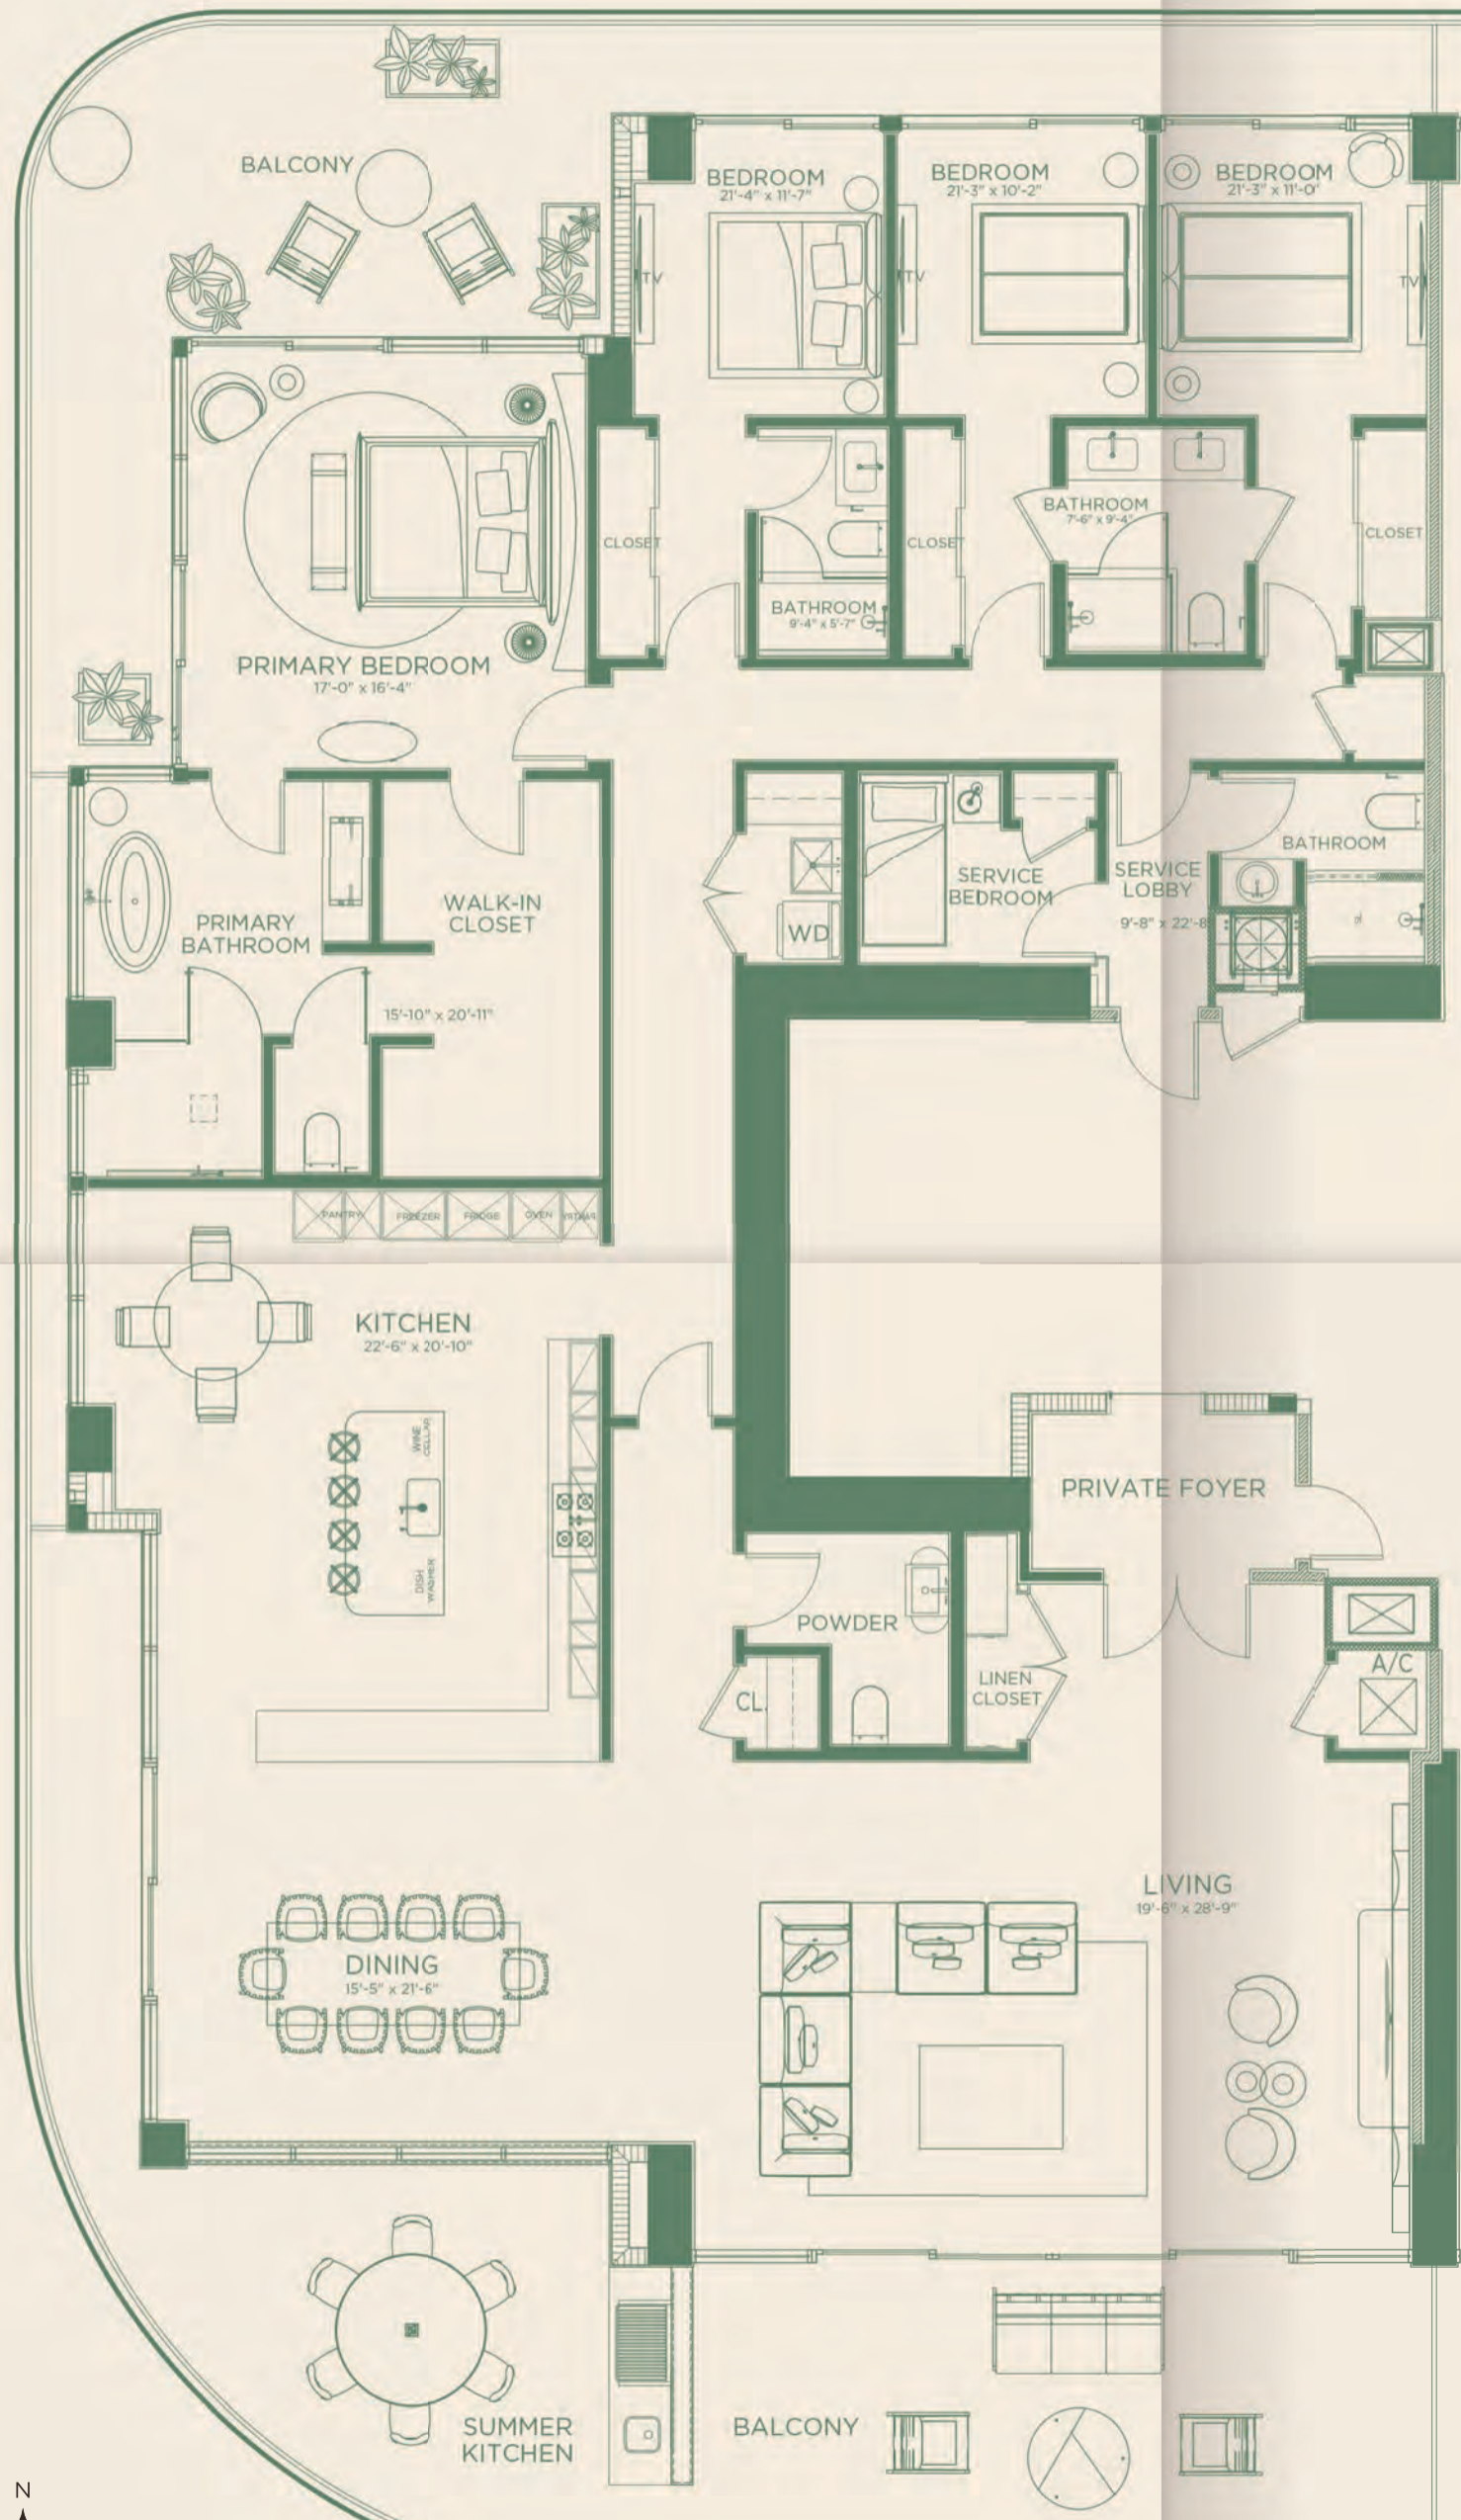

East Residences FLOORS 5 - 15

3 Bedroom, 4.5 Bathroom
Interior: 3,505 SQFT | 325 SM
Terraces: 1,345 SQFT | 125 SM

Total: 4,850 SQFT | 450 SM

“ This is our idea of interior design: elegant and light, classic yet innovative. ”

— FENDI CASA

West Residences
FLOORS 5 - 15

4 Bedroom, 4.5 Bathroom
 Interior: 3,494 SQFT | 324 SM
 Terraces: 1,345 SQFT | 125 SM
 Total: 4,839 SQFT | 449 SM

“ This is our idea of interior design: elegant and light, classic yet innovative. ”

— FENDI CASA

Acqua | Penthouse East
FLOOR 16

4 Bedroom, 4.5 Bathroom
Interior: 3,887 SQFT | 361 SM
Terraces: 1,912 SQFT | 177 SM

Total: 5,799 SQFT | 538 SM

“ This is our idea of interior design: elegant and light, classic yet innovative. ”

— FENDI CASA

Terra | Penthouse West
FLOOR 16

3 Bedroom, 4.5 Bathroom
 Interior: 3,876 SQFT | 360 SM
 Terraces: 1,912 SQFT | 177 SM
 Total: 5,788 SQFT | 537 SF

“ This is our idea of interior design: elegant and light, classic yet innovative. ”