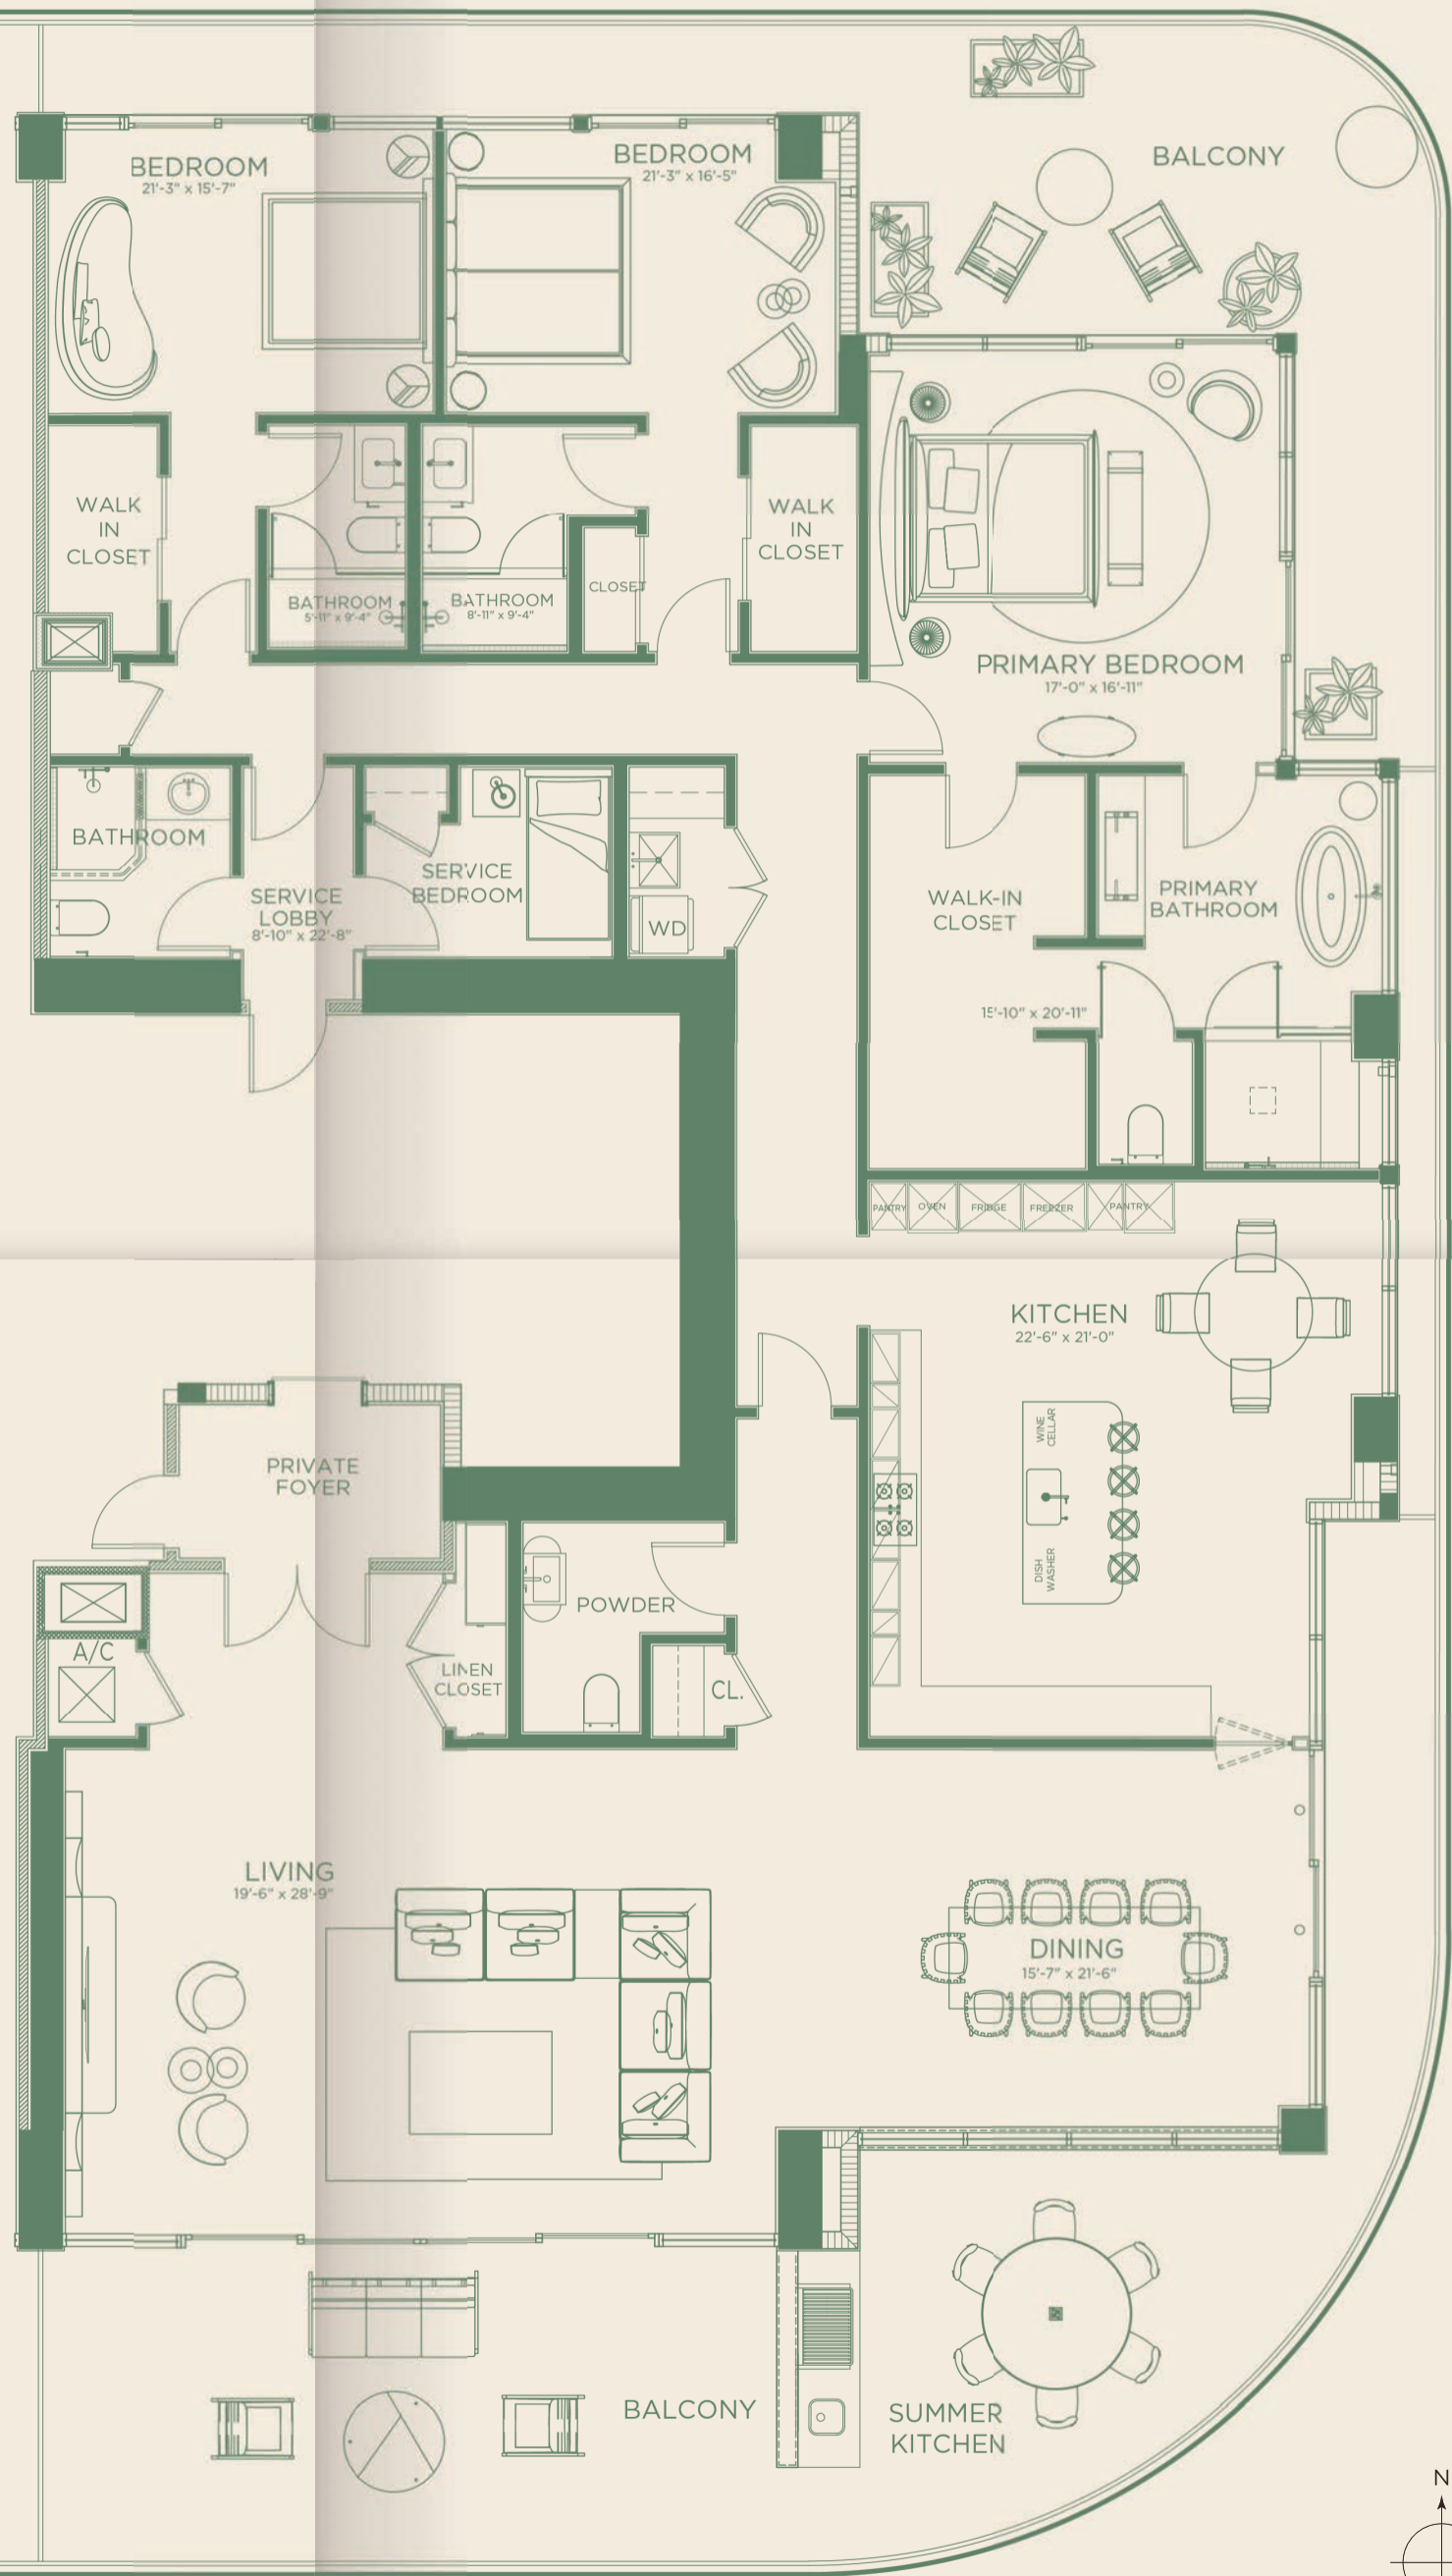

East Residences FLOORS 5 - 15

3 Bedroom, 4.5 Bathroom
Interior: 3,505 SQFT | 325 SM
Terraces: 1,345 SQFT | 125 SM

Total: 4,850 SQFT | 450 SM

“ This is our idea of interior design: elegant and light, classic yet innovative. ”

— FENDI CASA

West Residences
FLOORS 5 - 15

4 Bedroom, 4.5 Bathroom
 Interior: 3,494 SQFT | 324 SM
 Terraces: 1,345 SQFT | 125 SM
 Total: 4,839 SQFT | 449 SM

“ This is our idea of interior design: elegant and light, classic yet innovative. ”

— FENDI CASA

Acqua | Penthouse East
FLOOR 16

4 Bedroom, 4.5 Bathroom
Interior: 3,887 SQFT | 361 SM
Terraces: 1,912 SQFT | 177 SM

Total: 5,799 SQFT | 538 SM

“ This is our idea of interior design: elegant and light, classic yet innovative. ”

— FENDI CASA

Terra | Penthouse West
FLOOR 16

3 Bedroom, 4.5 Bathroom
 Interior: 3,876 SQFT | 360 SM
 Terraces: 1,912 SQFT | 177 SM
 Total: 5,788 SQFT | 537 SF

“ This is our idea of interior design: elegant and light, classic yet innovative. ”