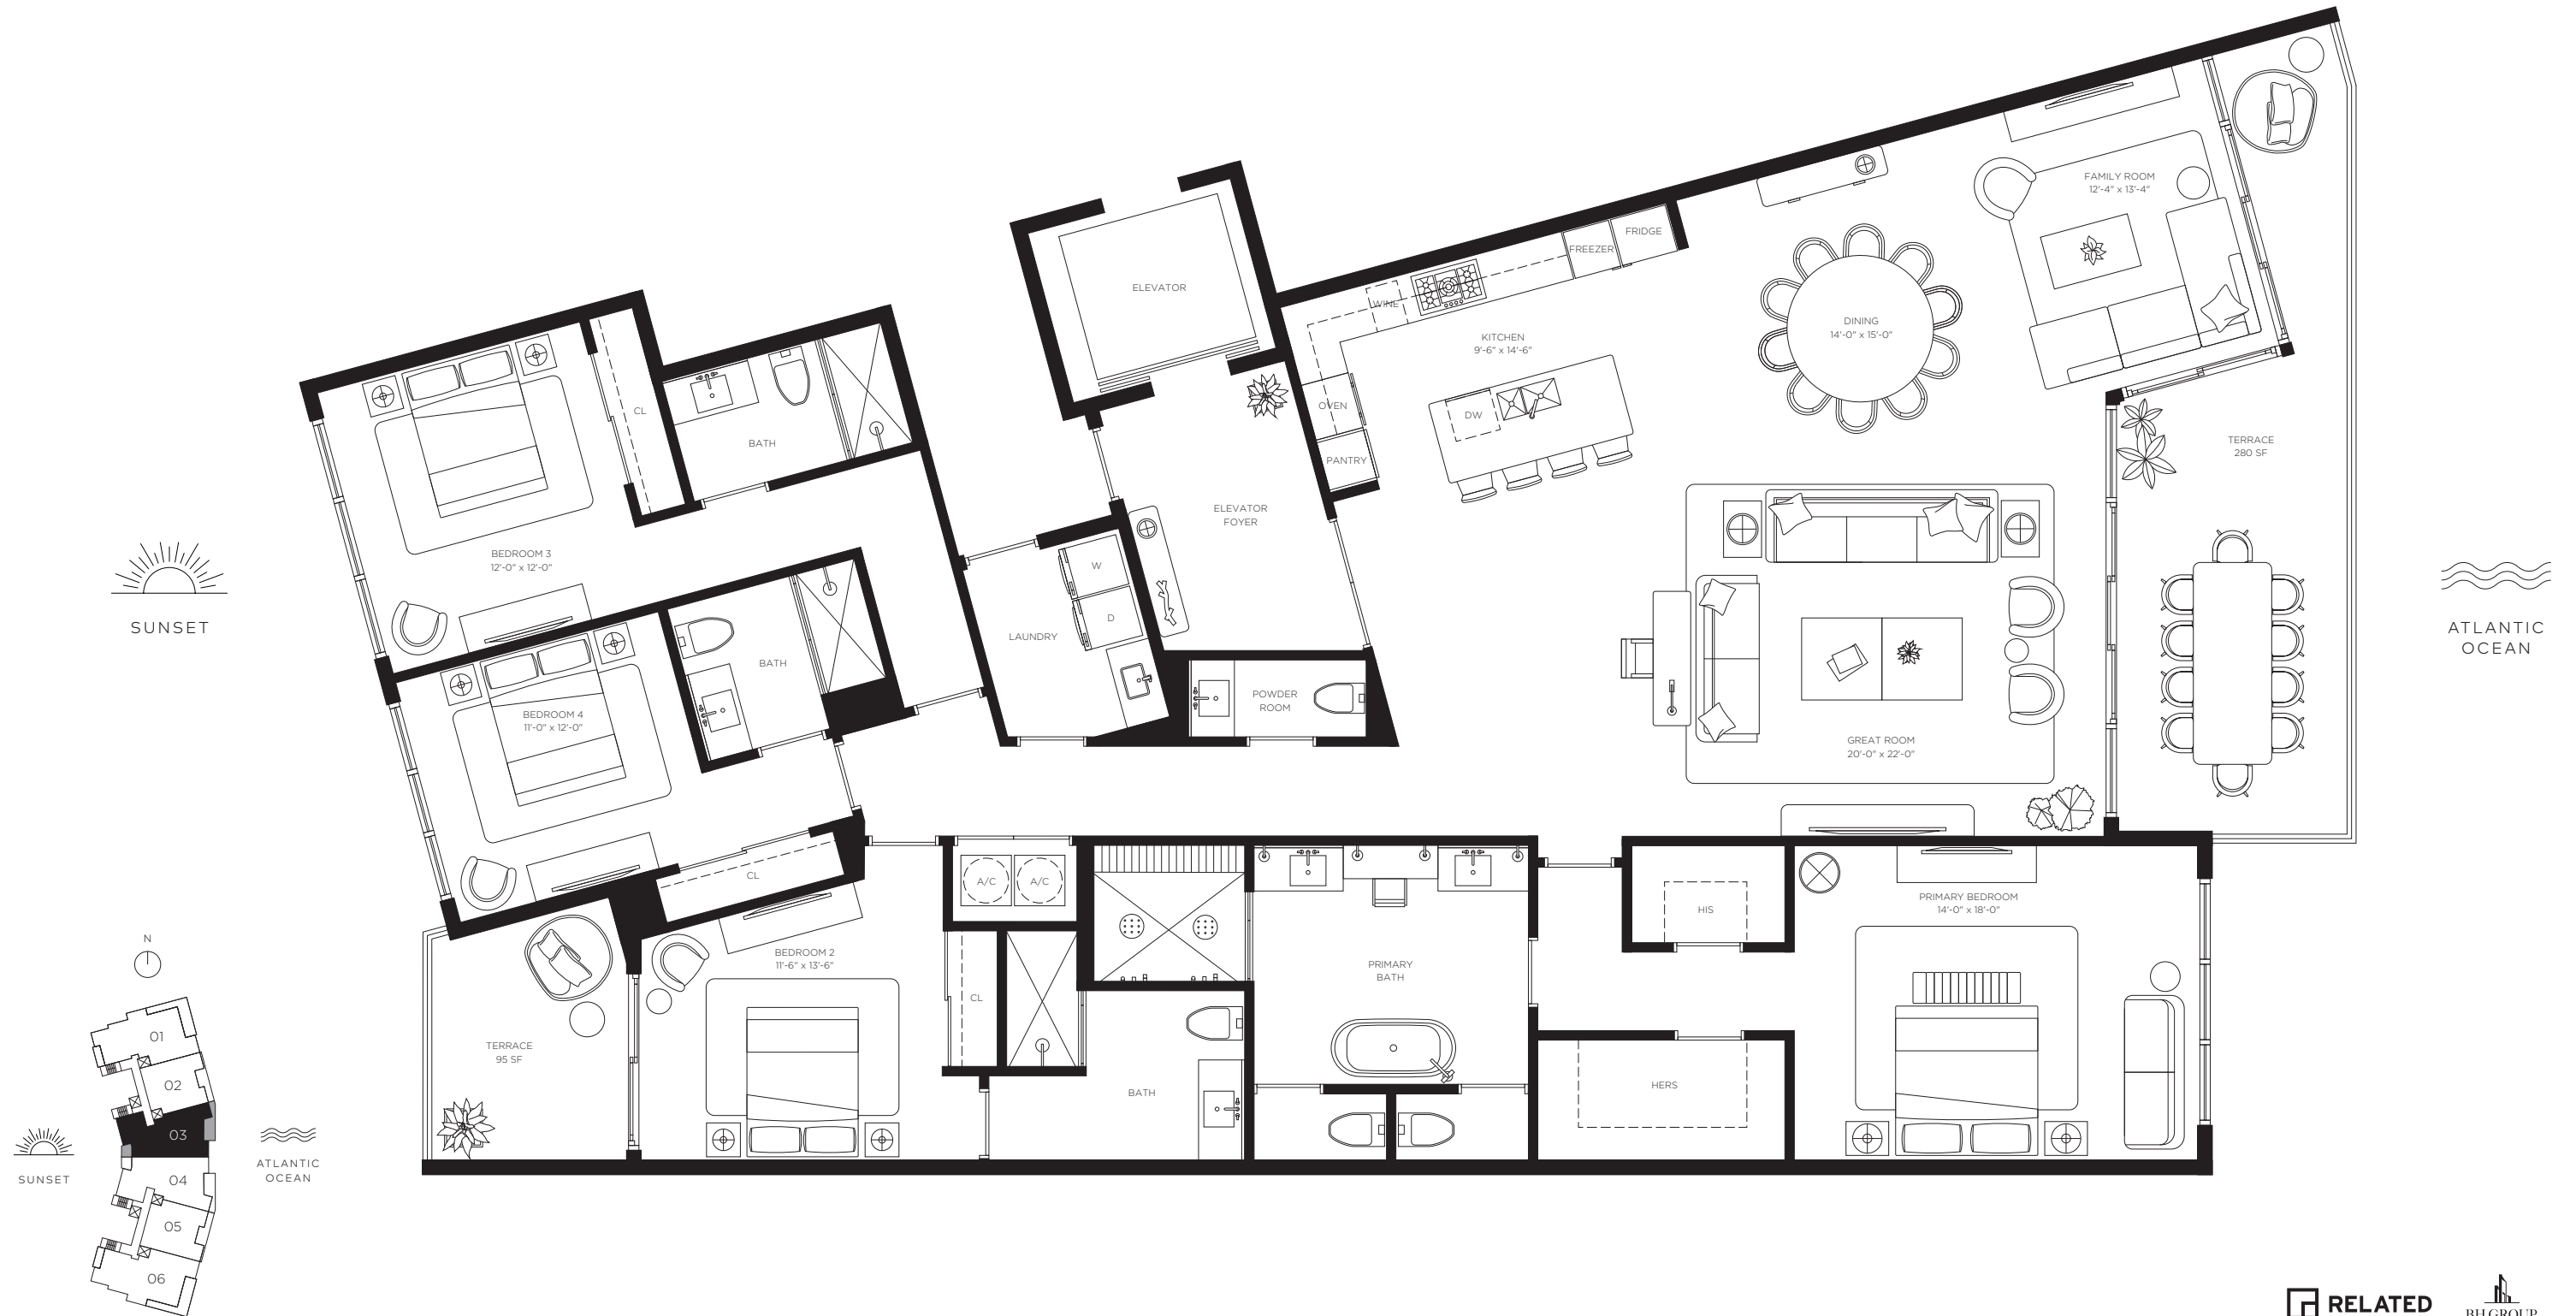

3 Bedrooms | 3.5 Bathrooms | Den
Interior 2,390 SF | 222 m²
Exterior 250 SF | 23.2 m²
Total 2,640 SF | 245.3 m²

**THE RITZ-CARLTON
RESIDENCES**

HAMMOCK DUNES, PALM COAST

Unit 03

4 Bedrooms | 4.5 Bathrooms | Family Room

Interior 3,040 SF | 282.4 m²

Exterior 375 SF | 34.8 m²

Total 3,415 SF | 317.3 m²

**THE RITZ-CARLTON
RESIDENCES**

HAMMOCK DUNES, PALM COAST

RELATED

BH GROUP

Unit 04

4 Bedrooms | 4.5 Bathrooms | Family Room

Interior 3,040 SF | 282.4 m²

Exterior 375 SF | 34.8 m²

Total 3,415 SF | 317.3 m²

**THE RITZ-CARLTON
RESIDENCES**

HAMMOCK DUNES, PALM COAST

Unit 05

3 Bedrooms | 3.5 Bathrooms | Den

Interior 2,390 SF | 222 m²

Exterior 250 SF | 23.2 m²

Total 2,640 SF | 245.3 m²

**THE RITZ-CARLTON
RESIDENCES**

HAMMOCK DUNES, PALM COAST

Unit 06

4 Bedrooms | 4.5 Bathrooms | Family Room

Interior 3,400 SF | 315.9 m²