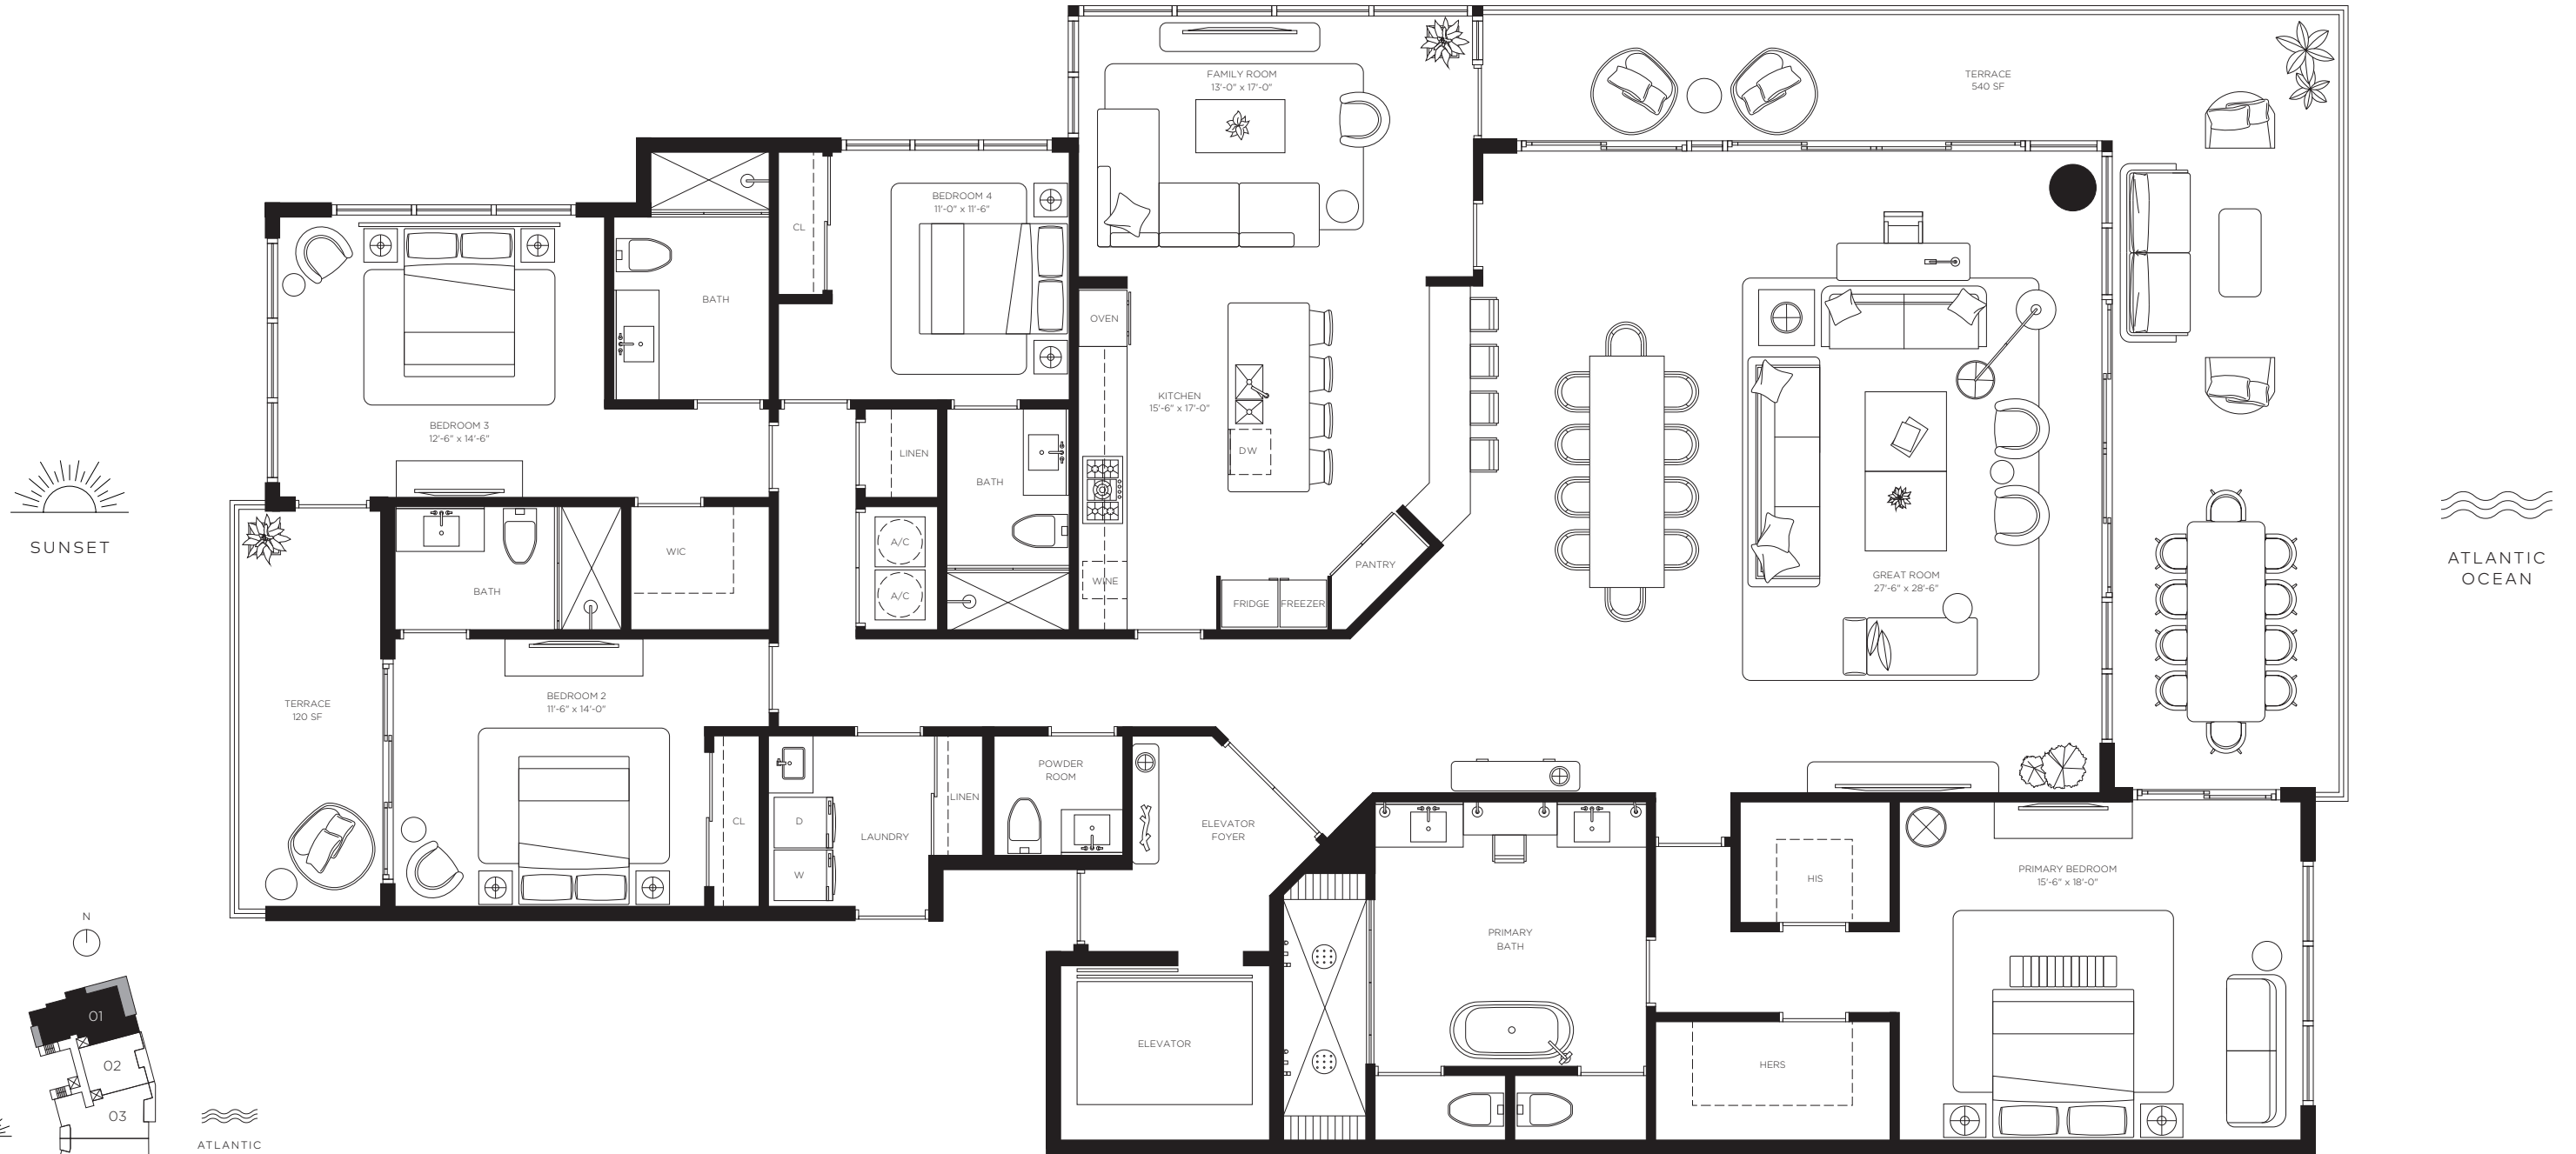

Unit 01

4 Bedrooms | 4.5 Bathrooms | Family Room

Interior 3,400 SF | 315.9 m²

Exterior 660 SF | 61.3 m²

Total 4,060 SF | 377.2 m²

**THE RITZ-CARLTON
RESIDENCES**

HAMMOCK DUNES, PALM COAST

Unit 02

3 Bedrooms | 3.5 Bathrooms | Den
Interior 2,390 SF | 222 m²
Exterior 250 SF | 23.2 m²
Total 2,640 SF | 245.3 m²

**THE RITZ-CARLTON
RESIDENCES**

HAMMOCK DUNES, PALM COAST

Unit 03

4 Bedrooms | 4.5 Bathrooms | Family Room

Interior 3,040 SF | 282.4 m²

Exterior 375 SF | 34.8 m²

Total 3,415 SF | 317.3 m²

**THE RITZ-CARLTON
RESIDENCES**

HAMMOCK DUNES, PALM COAST

RELATED

BH GROUP

Unit 04

Interior 2,390 SF | 222 m²

Exterior 250 SF | 23.2 m²

Total 2,640 SF | 245.3 m²

**THE RITZ-CARLTON
RESIDENCES**

HAMMOCK DUNES, PALM COAST

Unit 06

4 Bedrooms | 4.5 Bathrooms | Family Room

Interior 3,400 SF | 315.9 m²