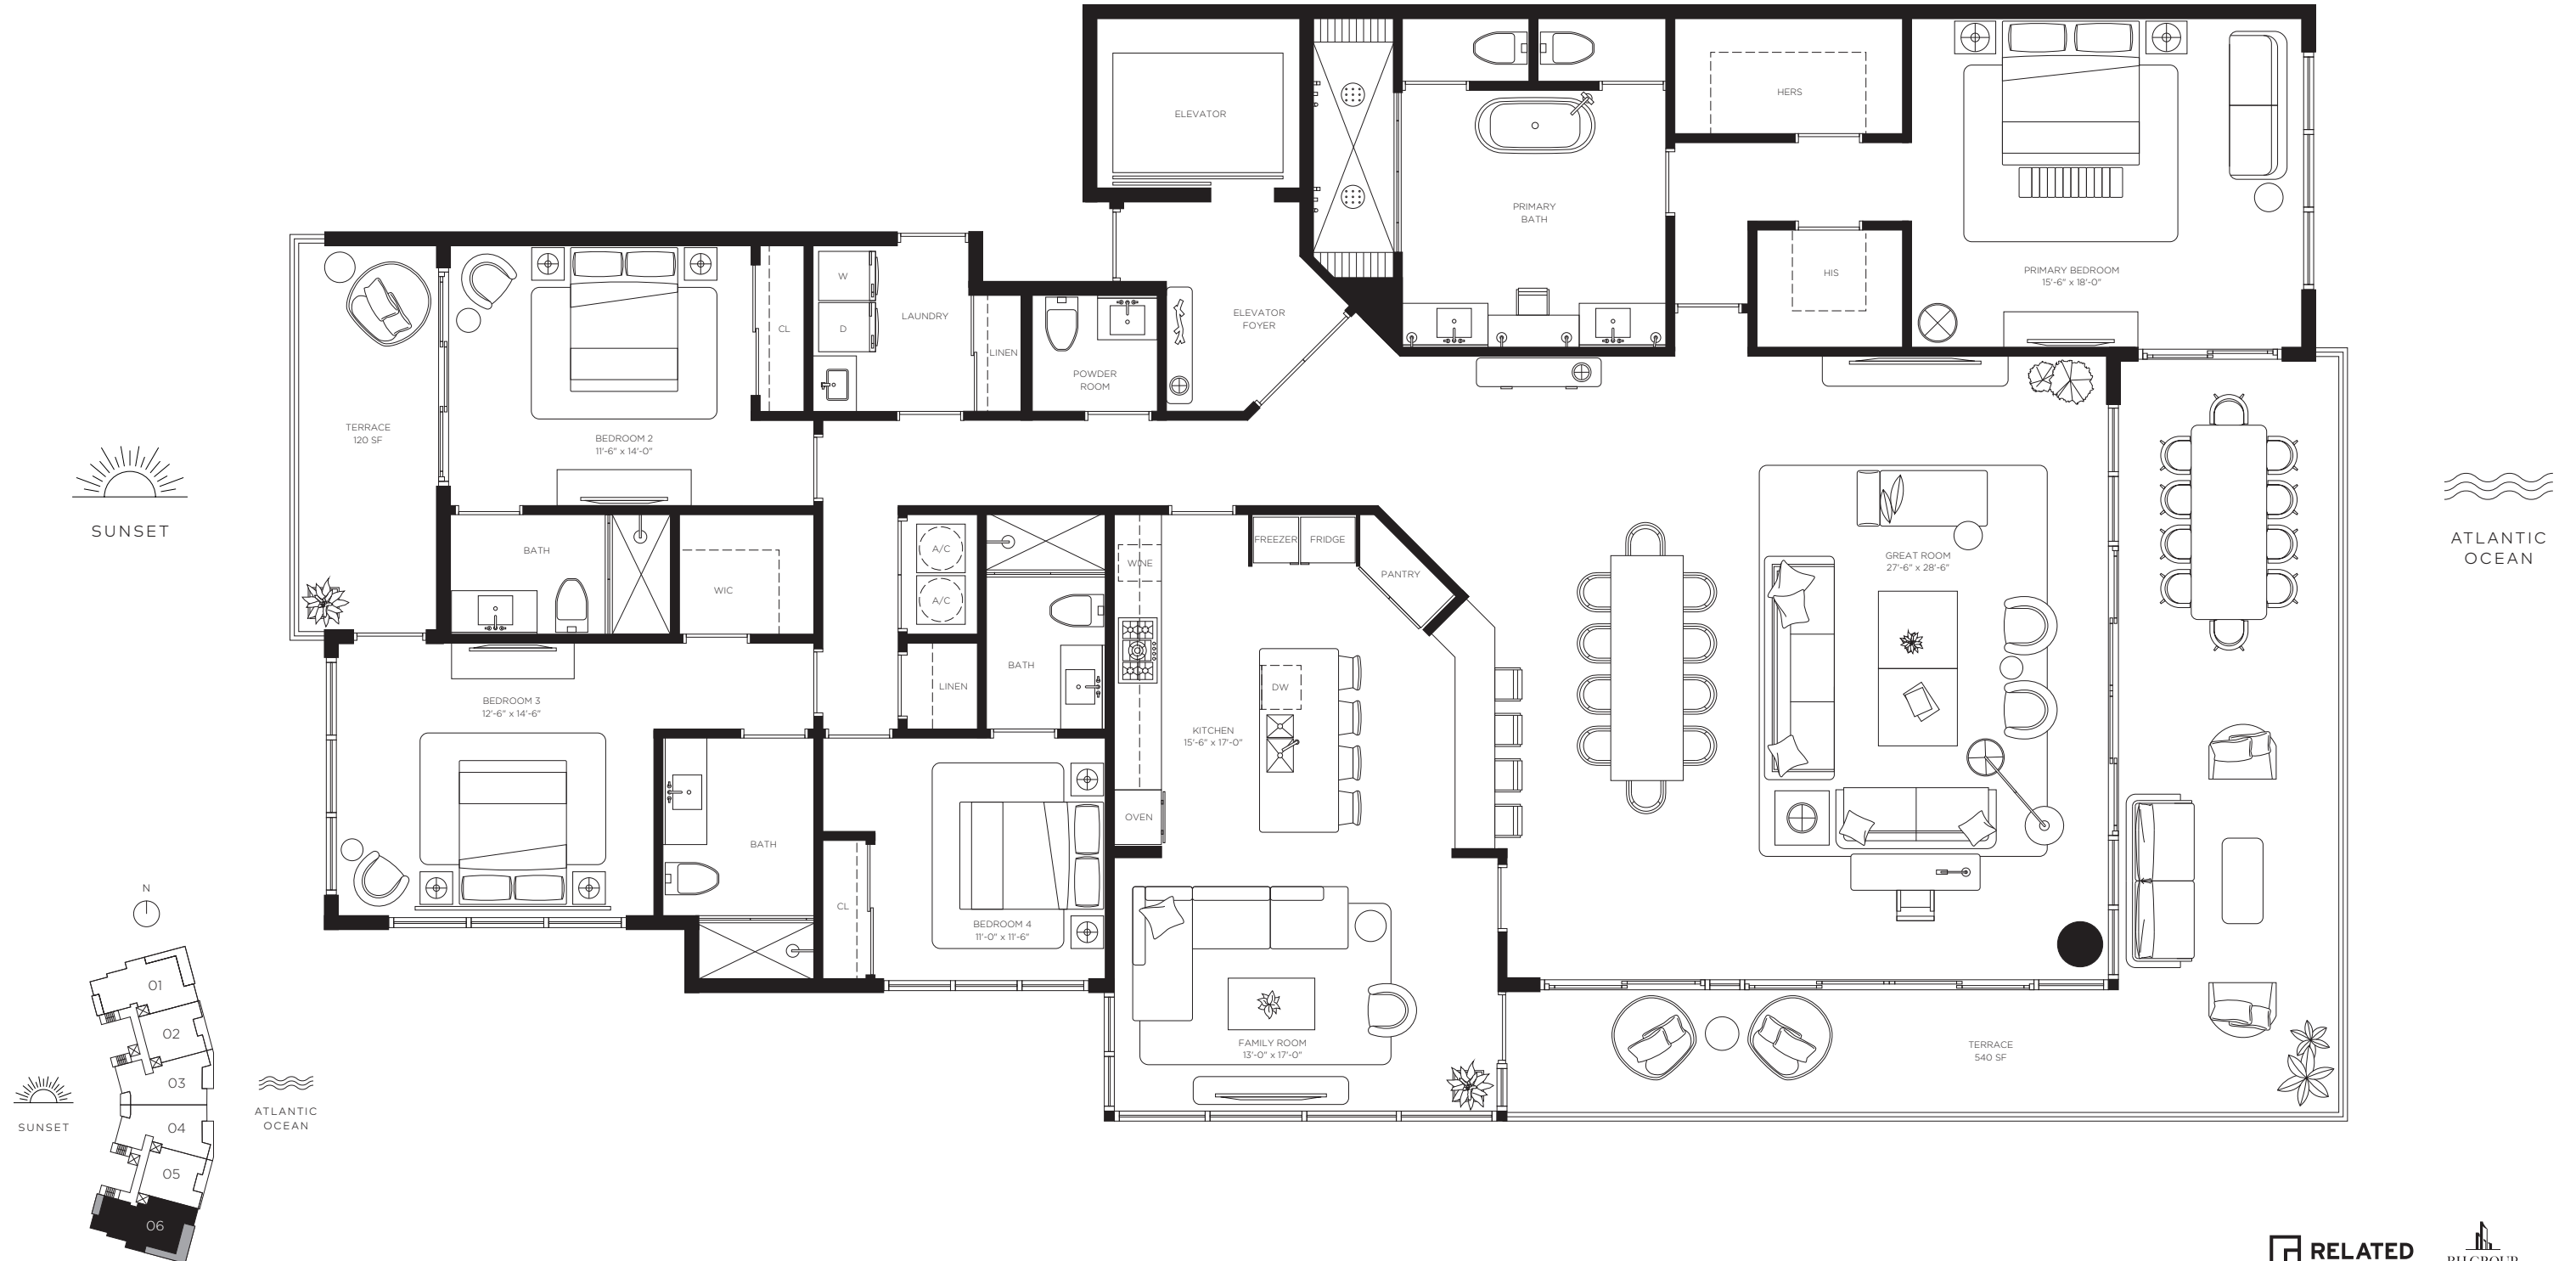

Unit 01

4 Bedrooms | 4.5 Bathrooms | Family Room

Interior 3,400 SF | 315.9 m²

Exterior 660 SF | 61.3 m²

Total 4,060 SF | 377.2 m²

**THE RITZ-CARLTON
RESIDENCES**

HAMMOCK DUNES, PALM COAST

Unit 02

3 Bedrooms | 3.5 Bathrooms | Den
Interior 2,390 SF | 222 m²
Exterior 250 SF | 23.2 m²
Total 2,640 SF | 245.3 m²

**THE RITZ-CARLTON
RESIDENCES**

HAMMOCK DUNES, PALM COAST

Unit 03

4 Bedrooms | 4.5 Bathrooms | Family Room

Interior 2,390 SF | 222 m²

Exterior 250 SF | 23.2 m²

Total 2,640 SF | 245.3 m²

**THE RITZ-CARLTON
RESIDENCES**

HAMMOCK DUNES, PALM COAST

Unit 06

4 Bedrooms | 4.5 Bathrooms | Family Room

Interior 3,400 SF | 315.9 m²

Exterior 660 SF | 61.3 m²

Total 4,060 SF | 377.2 m²

**THE RITZ-CARLTON
RESIDENCES**

HAMMOCK DUNES, PALM COAST

RELATED

BH GROUP