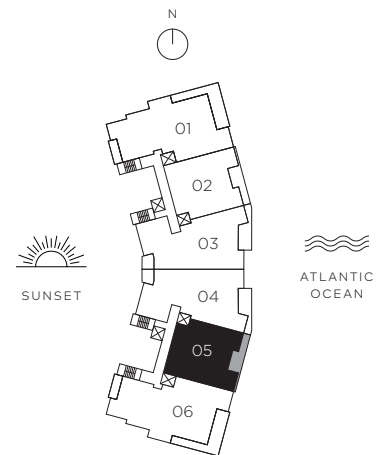

Unit 01

4 Bedrooms | 4.5 Bathrooms | Family Room

Interior 3,400 SF | 315.9 m²

Exterior 660 SF | 61.3 m²

Total 4,060 SF | 377.2 m²

**THE RITZ-CARLTON
RESIDENCES**

HAMMOCK DUNES, PALM COAST

Unit 02

4 Bedrooms | 4.5 Bathrooms | Family Room

Interior 3,040 SF | 282.4 m²

Exterior 375 SF | 34.8 m²

Total 3,415 SF | 317.3 m²

**THE RITZ-CARLTON
RESIDENCES**

HAMMOCK DUNES, PALM COAST

Unit 05

3 Bedrooms | 3.5 Bathrooms | Den

Interior 2,390 SF | 222 m²

Exterior 250 SF | 23.2 m²

Total 2,640 SF | 245.3 m²

**THE RITZ-CARLTON
RESIDENCES**

HAMMOCK DUNES, PALM COAST

Unit 06

4 Bedrooms | 4.5 Bathrooms | Family Room

Interior 3,400 SF | 315.9 m²

Exterior 660 SF | 61.3 m²

Total 4,060 SF | 377.2 m²

**THE RITZ-CARLTON
RESIDENCES**

HAMMOCK DUNES, PALM COAST

RELATED

BH GROUP