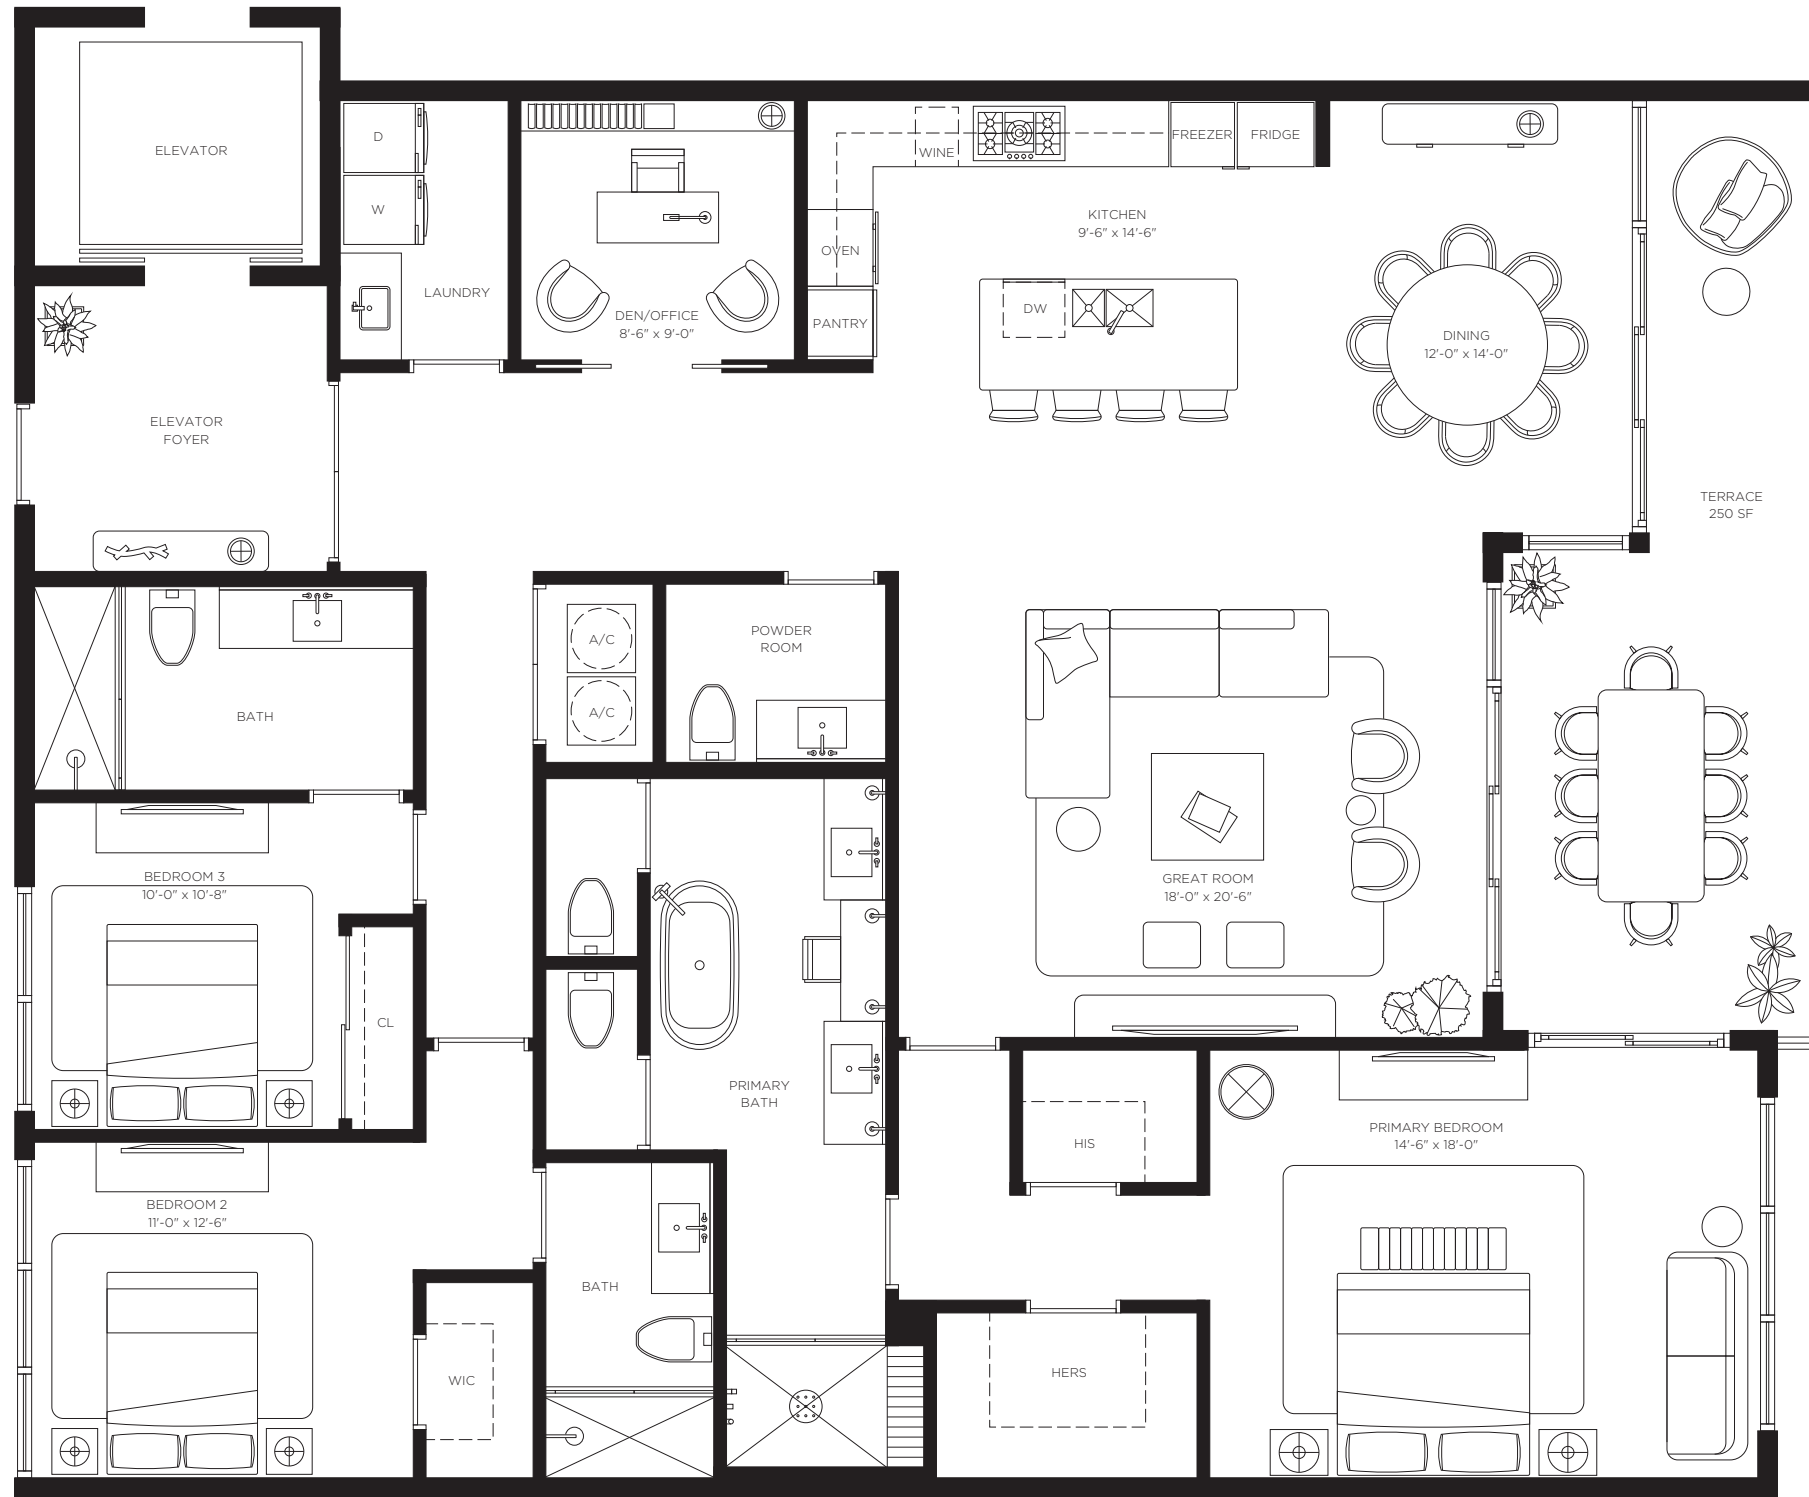

Unit 01

4 Bedrooms | 4.5 Bathrooms | Family Room

Interior 3,400 SF | 315.9 m²

Exterior 660 SF | 61.3 m²

Total 4,060 SF | 377.2 m²

**THE RITZ-CARLTON
RESIDENCES**

HAMMOCK DUNES, PALM COAST

Unit 02

4 Bedrooms | 4.5 Bathrooms | Family Room

Interior 3,040 SF | 282.4 m²

Exterior 375 SF | 34.8 m²

Total 3,415 SF | 317.3 m²

**THE RITZ-CARLTON
RESIDENCES**

HAMMOCK DUNES, PALM COAST

Unit 05

3 Bedrooms | 3.5 Bathrooms | Den

Interior 2,390 SF | 222 m²

Exterior 250 SF | 23.2 m²

Total 2,640 SF | 245.3 m²

**THE RITZ-CARLTON
RESIDENCES**

HAMMOCK DUNES, PALM COAST

Unit 06

4 Bedrooms | 4.5 Bathrooms | Family Room

Interior 3,400 SF | 315.9 m²

Exterior 660 SF | 61.3 m²

Total 4,060 SF | 377.2 m²

**THE RITZ-CARLTON
RESIDENCES**

HAMMOCK DUNES, PALM COAST

RELATED

BH GROUP