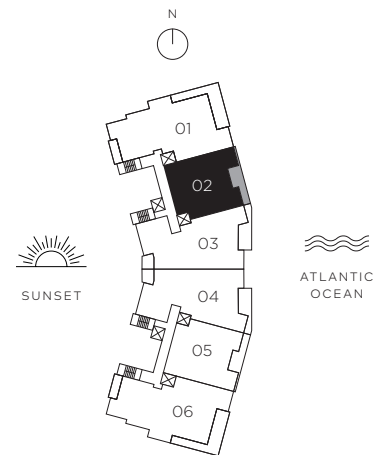

Unit 01

4 Bedrooms | 4.5 Bathrooms | Family Room

Interior 3,400 SF | 315.9 m²

Exterior 660 SF | 61.3 m²

Total 4,060 SF | 377.2 m²

**THE RITZ-CARLTON
RESIDENCES**

HAMMOCK DUNES, PALM COAST

Unit 02

3 Bedrooms | 3.5 Bathrooms | Den
Interior 2,390 SF | 222 m²
Exterior 250 SF | 23.2 m²
Total 2,640 SF | 245.3 m²

**THE RITZ-CARLTON
RESIDENCES**

HAMMOCK DUNES, PALM COAST

Unit 03

4 Bedrooms | 4.5 Bathrooms | Family Room

Interior 3,040 SF | 282.4 m²

Exterior 375 SF | 34.8 m²

Total 3,415 SF | 317.3 m²

**THE RITZ-CARLTON
RESIDENCES**

HAMMOCK DUNES, PALM COAST

RELATED

BH GROUP

Unit 04

Interior 2,390 SF | 222 m²

Exterior 250 SF | 23.2 m²

Total 2,640 SF | 245.3 m²

**THE RITZ-CARLTON
RESIDENCES**

HAMMOCK DUNES, PALM COAST

Unit 06

4 Bedrooms | 4.5 Bathrooms | Family Room

Interior 3,400 SF | 315.9 m²