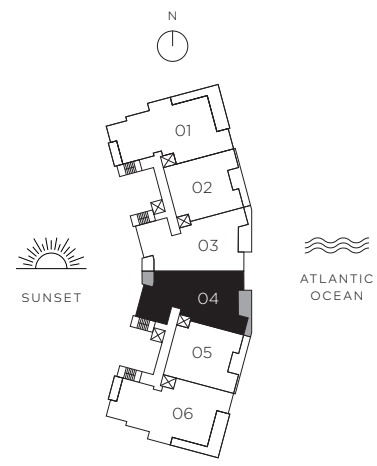

Interior 3,040 SF | 282.4 m²

Exterior 375 SF | 34.8 m²

Total 3,415 SF | 317.3 m²

**THE RITZ-CARLTON
RESIDENCES**

HAMMOCK DUNES, PALM COAST

RELATED

BH GROUP

Unit 04

4 Bedrooms | 4.5 Bathrooms | Family Room

Interior 3,040 SF | 282.4 m²

Exterior 375 SF | 34.8 m²

Total 3,415 SF | 317.3 m²

**THE RITZ-CARLTON
RESIDENCES**

HAMMOCK DUNES, PALM COAST

Unit 05

3 Bedrooms | 3.5 Bathrooms | Den

Interior 2,390 SF | 222 m²

Exterior 250 SF | 23.2 m²

Total 2,640 SF | 245.3 m²

**THE RITZ-CARLTON
RESIDENCES**

HAMMOCK DUNES, PALM COAST

Unit 06

4 Bedrooms | 4.5 Bathrooms | Family Room

Interior 3,400 SF | 315.9 m²

Exterior 660 SF | 61.3 m²

Total 4,060 SF | 377.2 m²

**THE RITZ-CARLTON
RESIDENCES**

HAMMOCK DUNES, PALM COAST

RELATED

BH GROUP