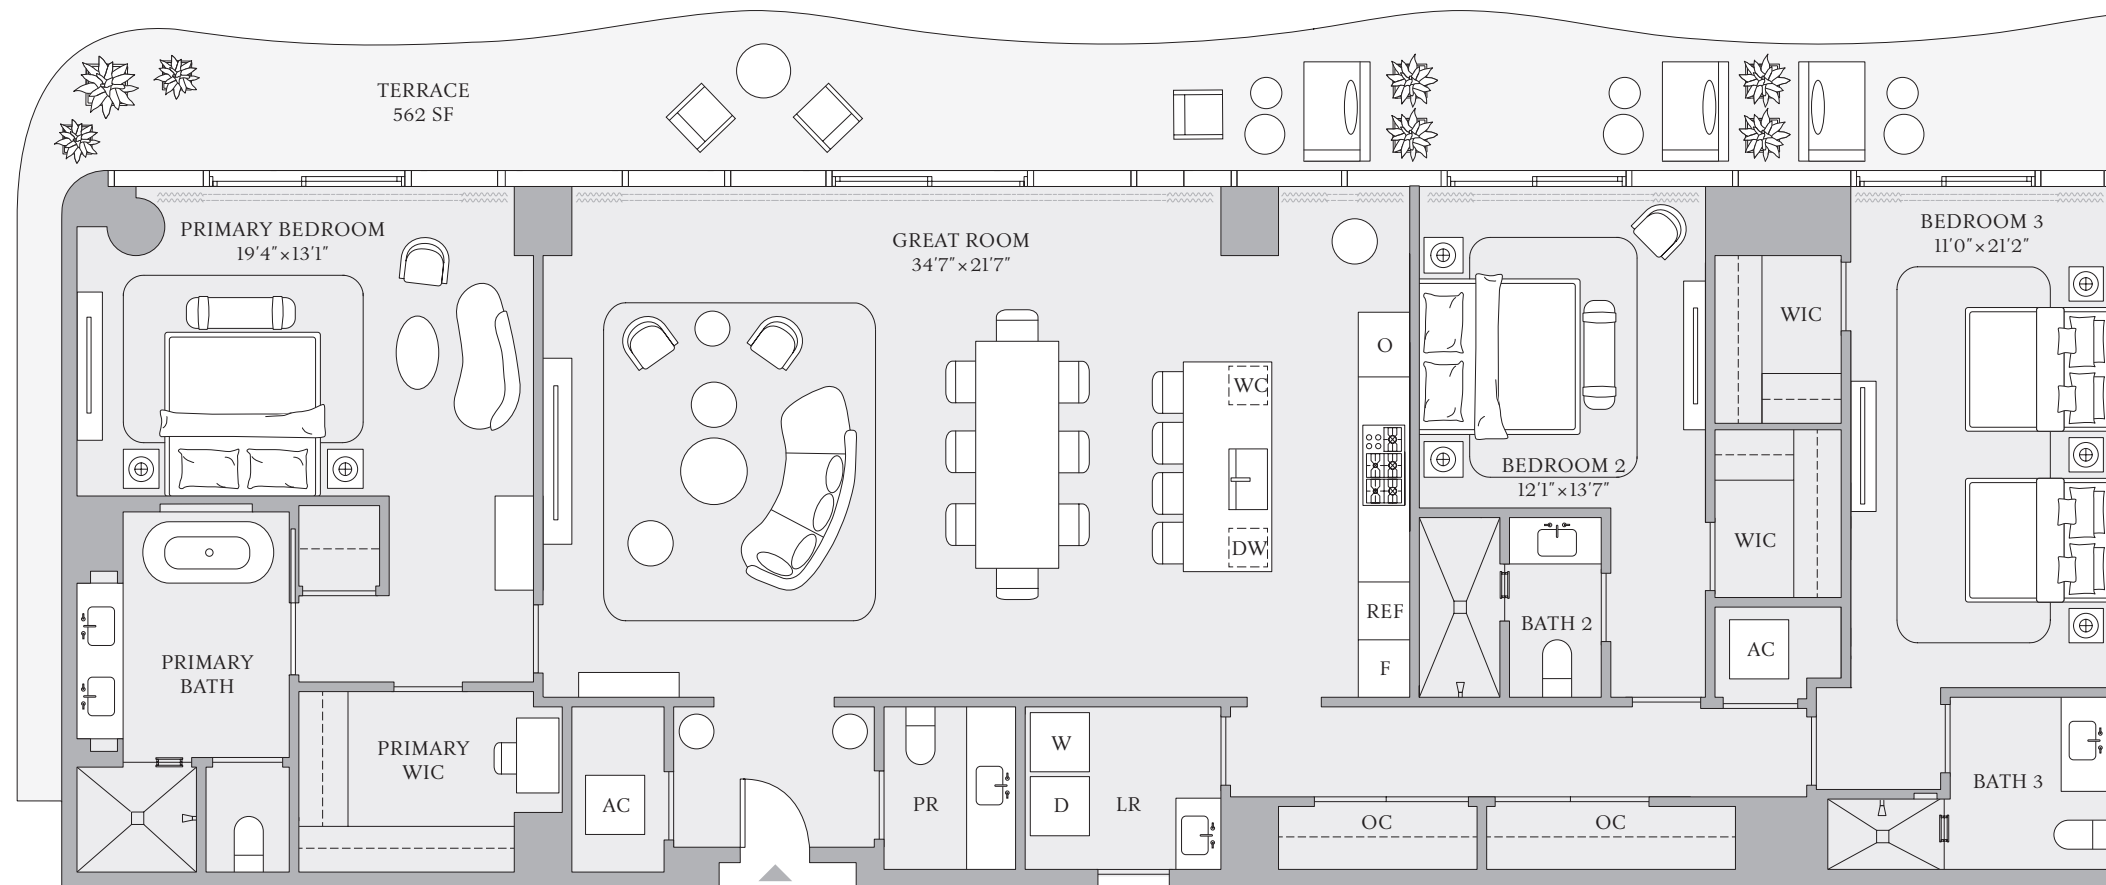

THE RESORT COLLECTION

RESIDENCES 02 & 05
FLOORS 20-23

3 BEDROOMS
3 BATHROOMS
POWDER ROOM

RESIDENCE 02:

INTERIOR
2,718 SF | 253 SQM

EXTERIOR
562 SF | 52 SQM

TOTAL
3,280 SF | 305 SQM

RESIDENCE 05:

INTERIOR
2,737 SF | 254 SQM

EXTERIOR
562 SF | 52 SQM

TOTAL
3,299 SF | 306 SQM

INTRACOASTAL WATERWAY

ATLANTIC OCEAN