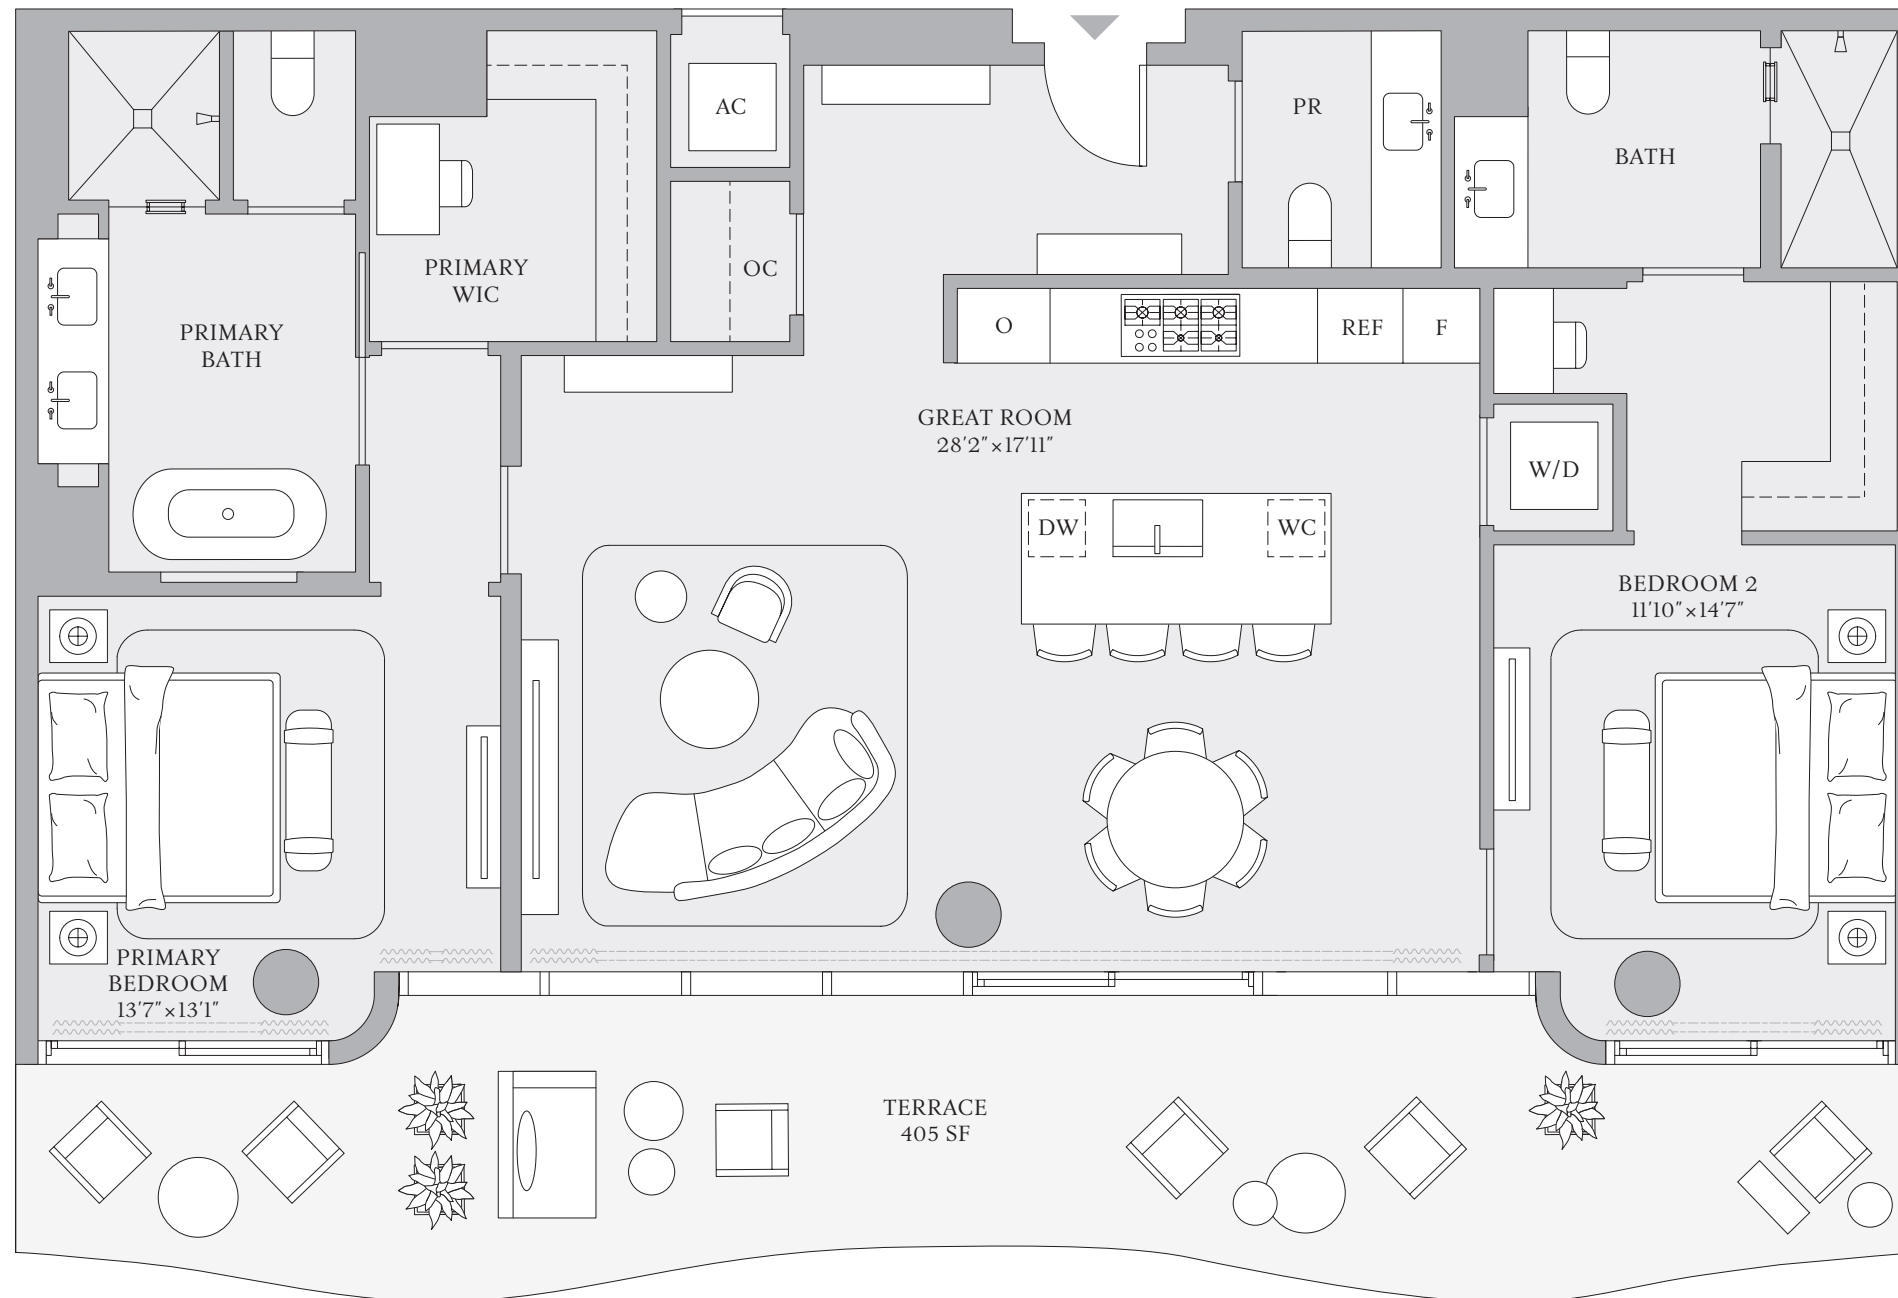

# THE RESORT COLLECTION

RESIDENCE 08  
FLOORS 14, 17, 18

2 BEDROOMS  
2 BATHROOMS  
POWDER ROOM

INTERIOR  
1,627 SF | 151 SQM

EXTERIOR  
405 SF | 38 SQM

TOTAL  
2,032 SF | 189 SQM

INTRACOASTAL WATERWAY

ATLANTIC OCEAN