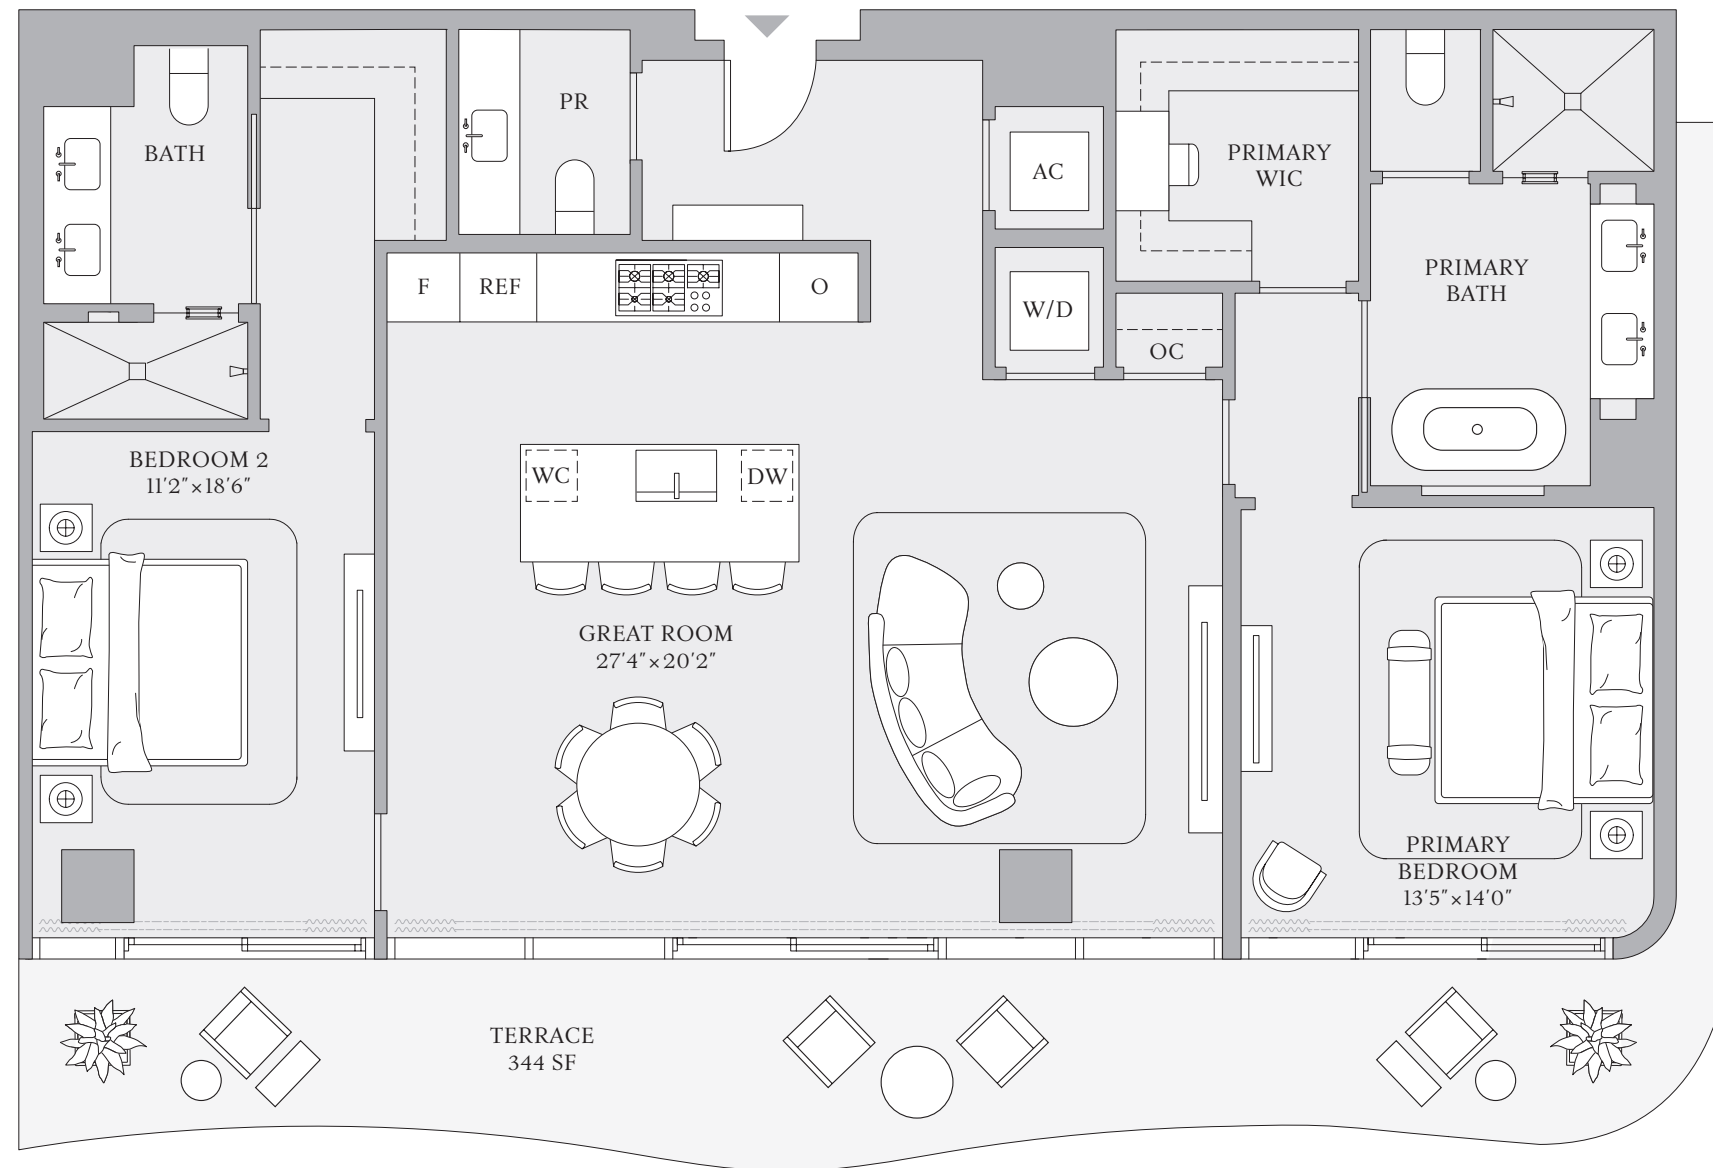

# THE RESORT COLLECTION

RESIDENCE 09  
FLOORS 20-24

2 BEDROOMS  
2 BATHROOMS  
POWDER ROOM

INTERIOR  
1,678 SF | 156 SQM

EXTERIOR  
344 SF | 32 SQM

TOTAL  
2,022 SF | 188 SQM

INTRACOASTAL WATERWAY

ATLANTIC OCEAN