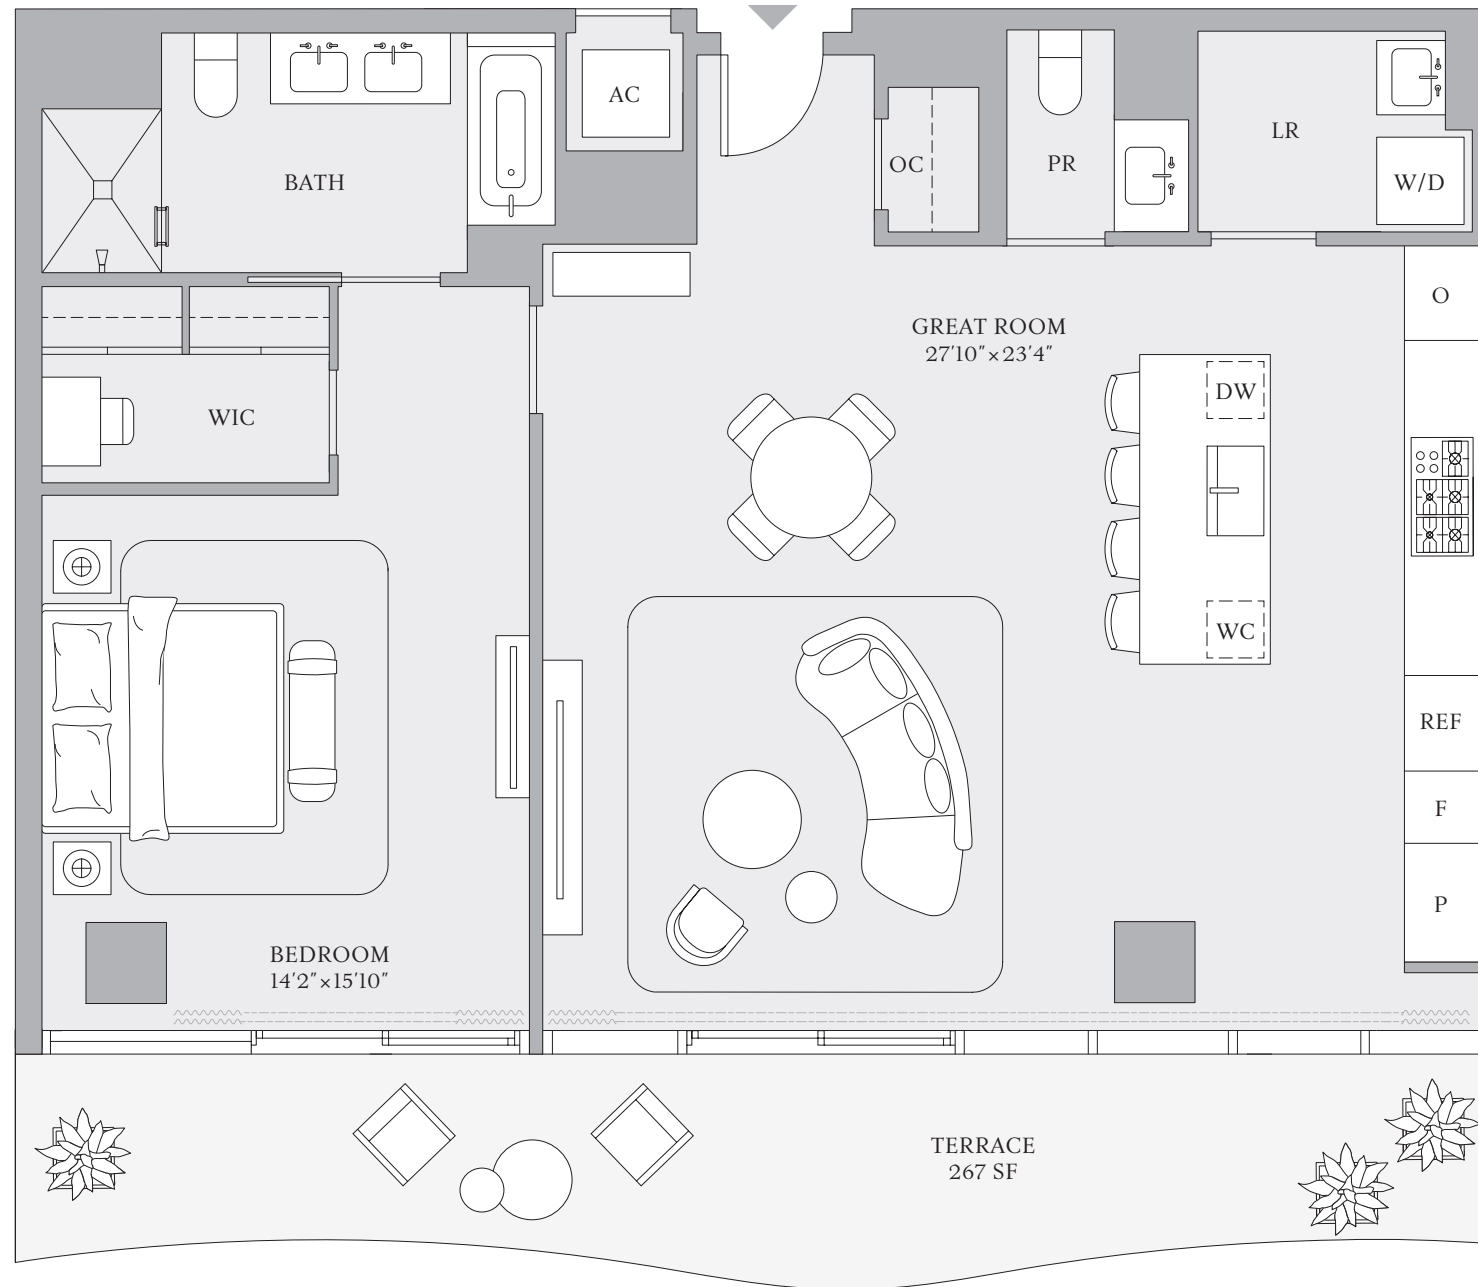

# TOWER 1 RESIDENCE 04

FLOORS 3-23

4 BEDROOMS  
4 BATHROOMS  
POWDER ROOM  
DEN

INTERIOR  
3,116 SF | 289 SQM

EXTERIOR  
1,020 SF | 95 SQM

TOTAL  
4,136 SF | 384 SQM

INTRACOASTAL WATERWAY

ATLANTIC OCEAN

# THE RESORT COLLECTION

RESIDENCE 09  
FLOORS 14-18

1 BEDROOM  
1 BATHROOM  
POWDER ROOM

INTERIOR  
1,343 SF | 125 SQM

EXTERIOR  
267 SF | 25 SQM

TOTAL  
1,610 SF | 150 SQM

INTRACOASTAL WATERWAY

ATLANTIC OCEAN