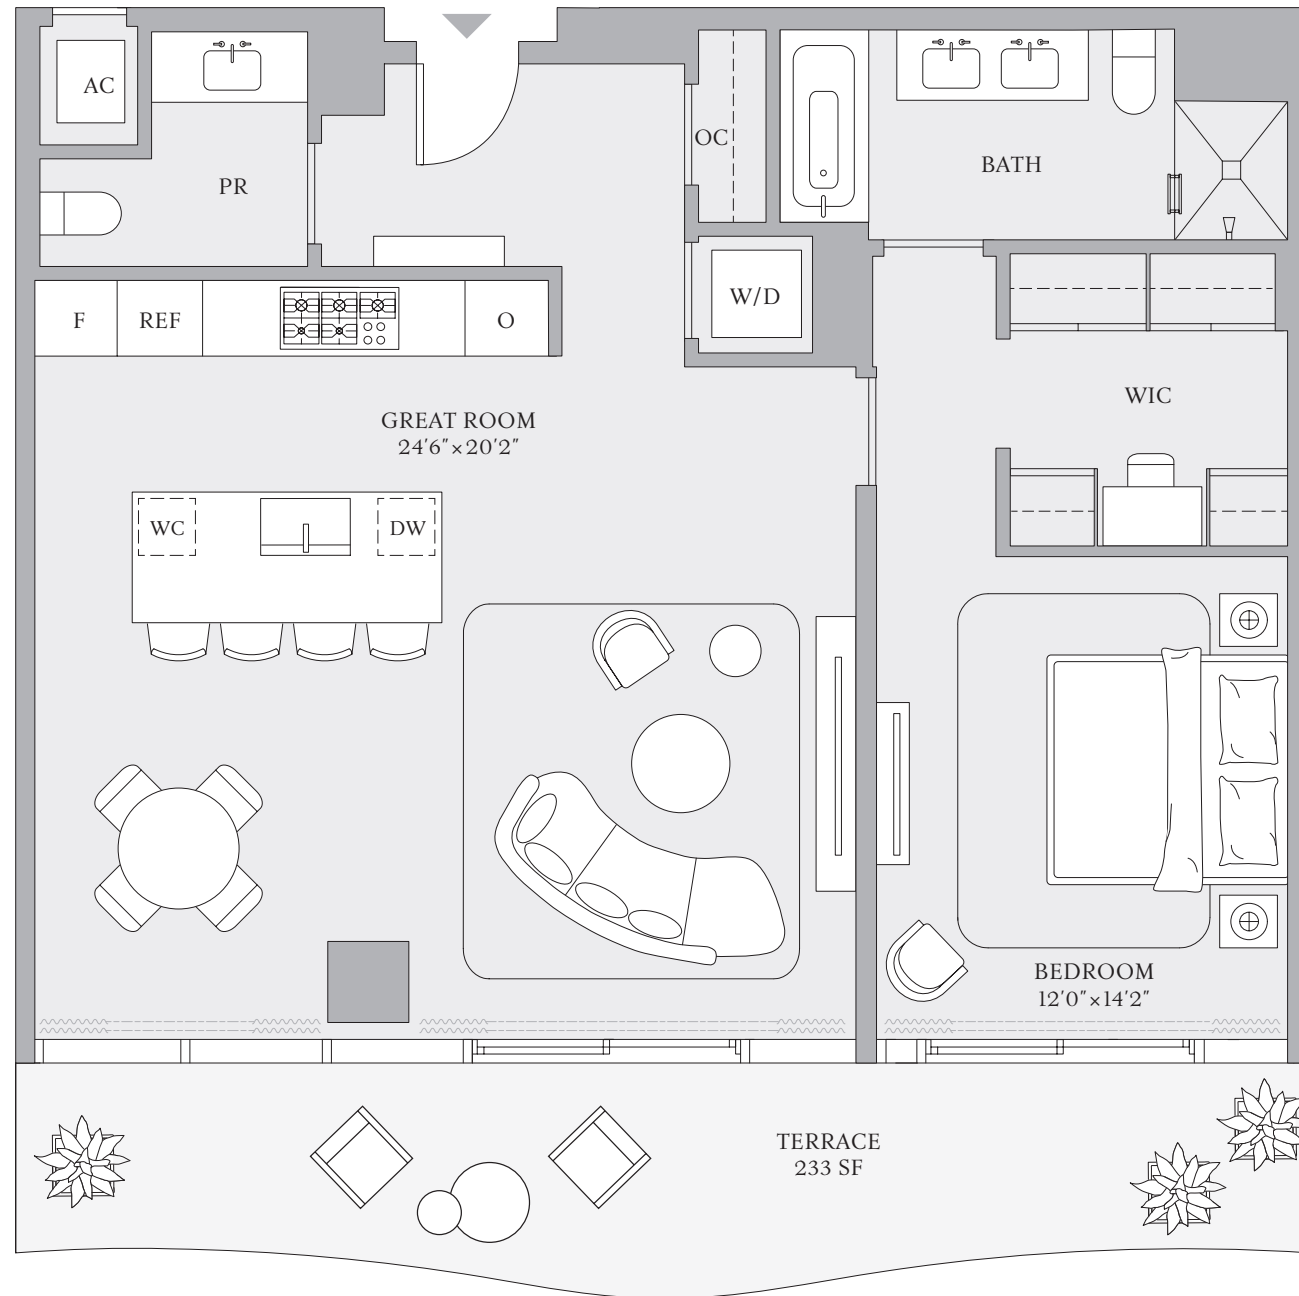

# THE RESORT COLLECTION

RESIDENCE 07  
FLOORS 14-16

1 BEDROOM  
1 BATHROOM  
POWDER ROOM

INTERIOR  
1,160 SF | 108 SQM

EXTERIOR  
233 SF | 22 SQM

TOTAL  
1,393 SF | 130 SQM

INTRACOASTAL WATERWAY

ATLANTIC OCEAN

# THE RESORT COLLECTION

RESIDENCES 02 & 05  
FLOORS 14-18

2 BEDROOMS  
2 BATHROOMS  
POWDER ROOM

INTERIOR  
1,647 SF | 153 SQM

EXTERIOR  
333 SF | 31 SQM

TOTAL  
1,980 SF | 184 SQM

INTRACOASTAL WATERWAY

ATLANTIC OCEAN