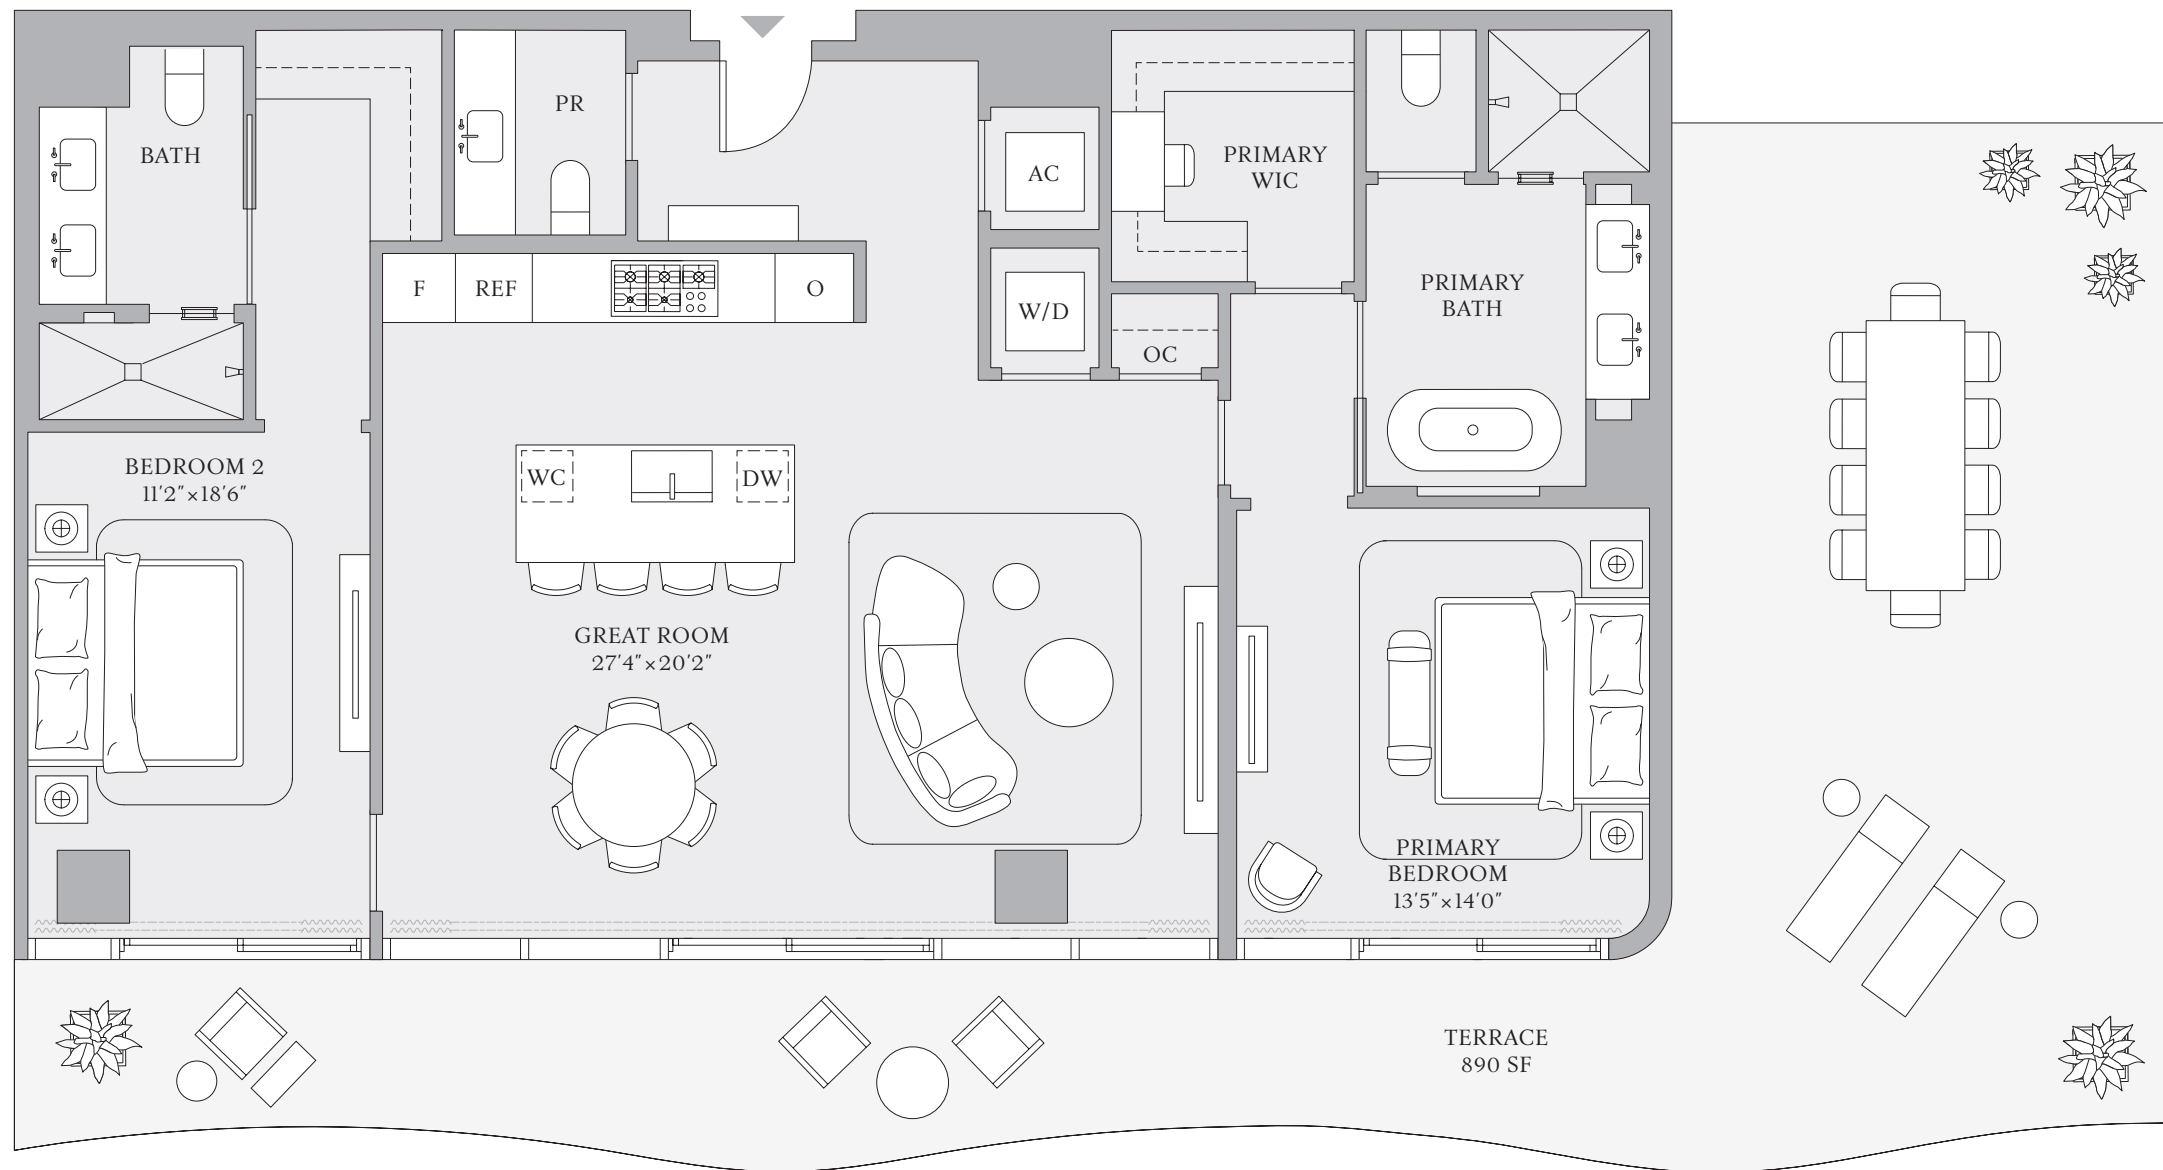

# THE RESORT COLLECTION

RESIDENCE 09  
FLOOR 19

2 BEDROOMS  
2 BATHROOMS  
POWDER ROOM

INTERIOR  
1,678 SF | 156 SQM

EXTERIOR  
890 SF | 83 SQM

TOTAL  
2,568 SF | 239 SQM

INTRACOASTAL WATERWAY

ATLANTIC OCEAN