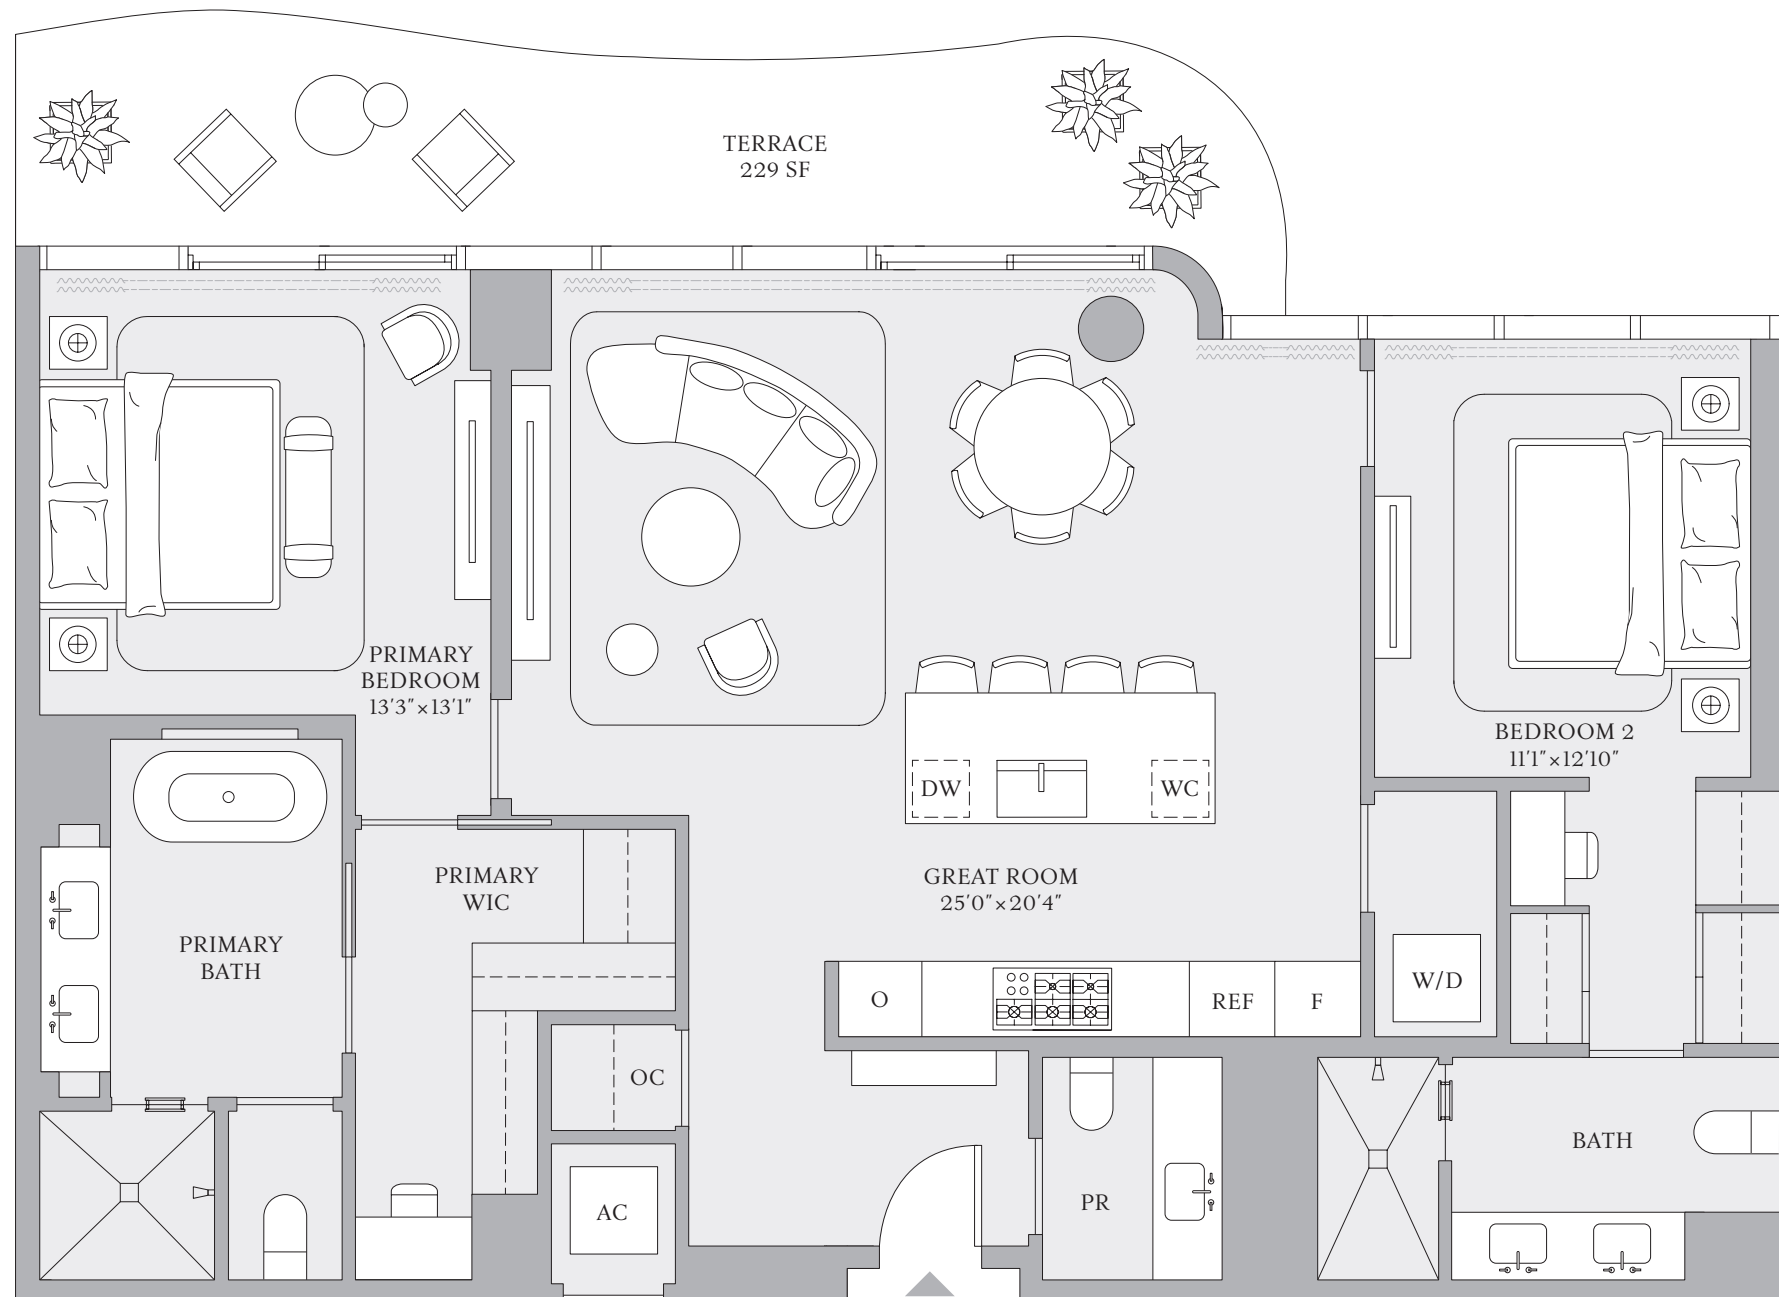

# THE RESORT COLLECTION

RESIDENCES 03 & 04  
FLOORS 15, 16

2 BEDROOMS  
2 BATHROOMS  
POWDER ROOM

INTERIOR  
1,551 SF | 144 SQM

EXTERIOR  
229 SF | 21 SQM

TOTAL  
1,780 SF | 165 SQM

INTRACOASTAL WATERWAY

ATLANTIC OCEAN