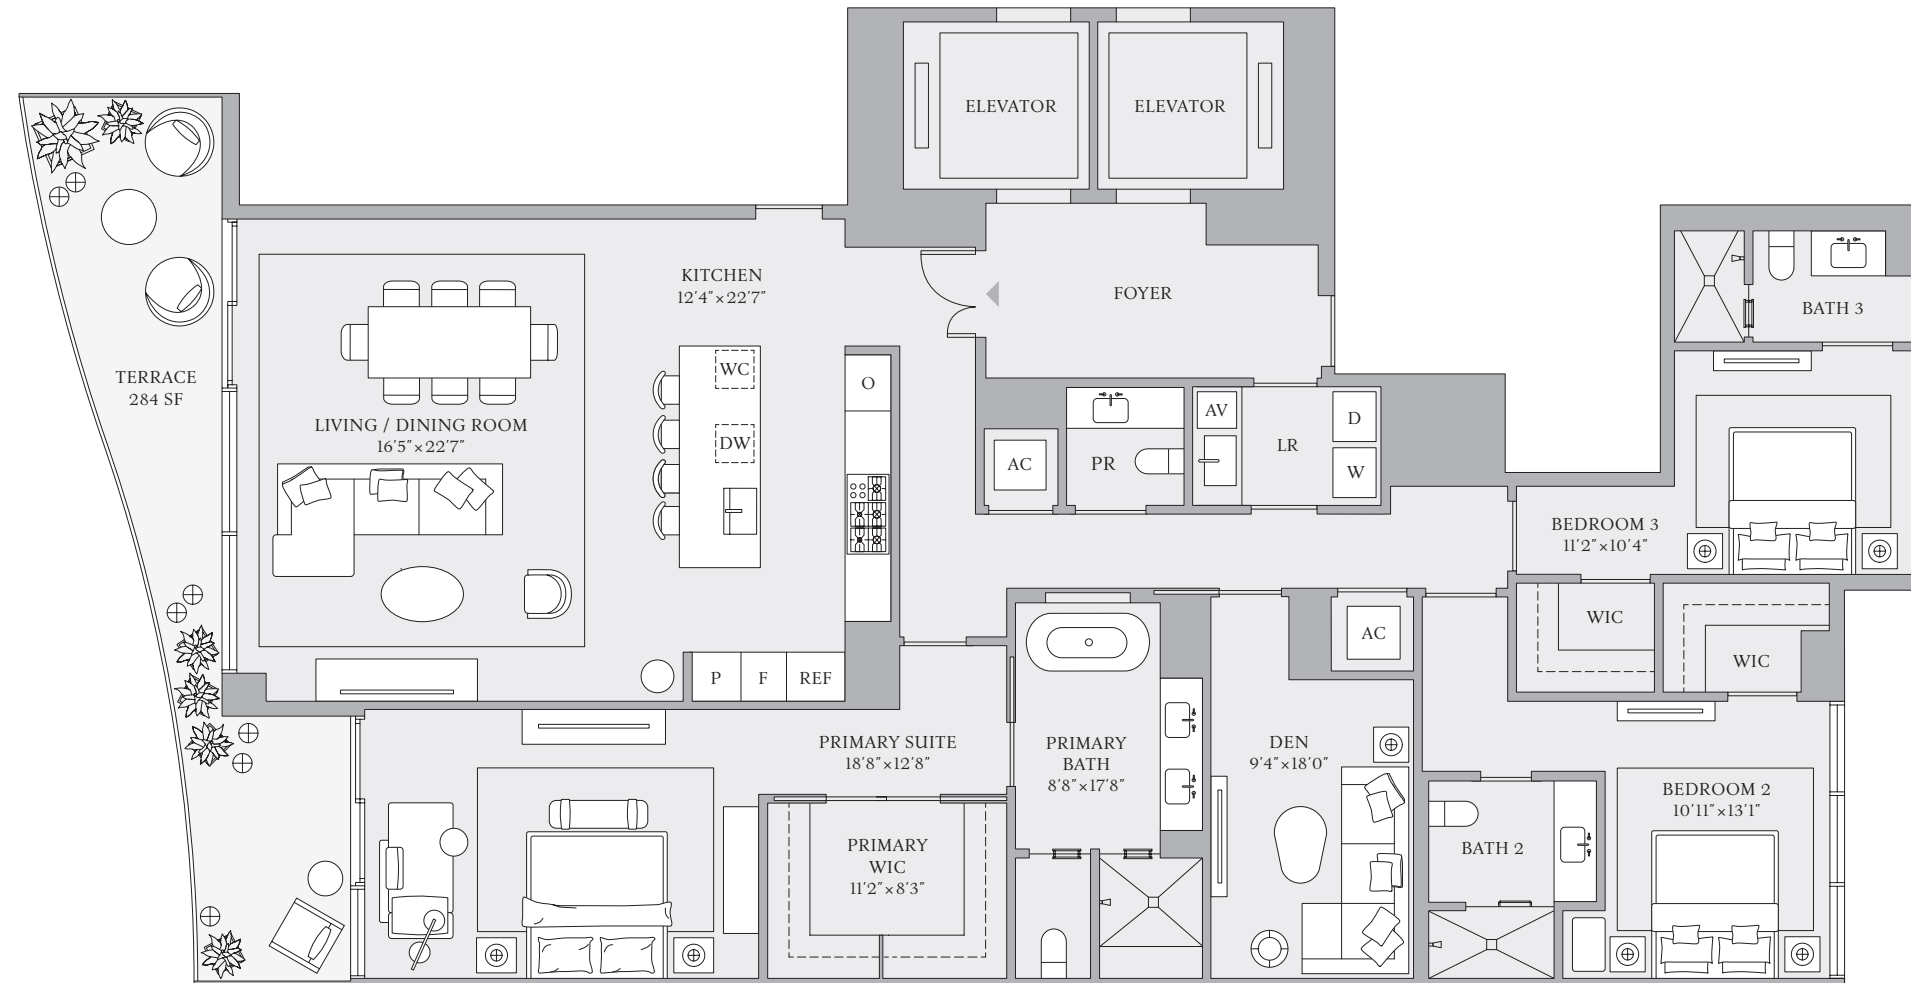

# TOWER 1 RESIDENCE 01

FLOORS 3-23

- 4 BEDROOMS
- 4 BATHROOMS
- POWDER ROOM
- DEN

INTERIOR  
3,550 SF | 330 SQM

EXTERIOR  
1,286 SF | 119 SQM

TOTAL  
4,836 SF | 449 SQM

INTRACOASTAL WATERWAY

ATLANTIC OCEAN

# TOWER 1 RESIDENCE 02

FLOORS 3-23

3 BEDROOMS  
3 BATHROOMS  
POWDER ROOM  
DEN

INTERIOR  
2,611 SF | 242 SQM

EXTERIOR  
284 SF | 26 SQM

TOTAL  
2,895 SF | 268 SQM

INTRACOASTAL WATERWAY

TOWER 1 TOWER 2

# TOWER 1 RESIDENCE 03

FLOORS 3-23

3 BEDROOMS  
3 BATHROOMS  
POWDER ROOM  
DEN

INTERIOR  
2,611 SF | 242 SQM

EXTERIOR  
284 SF | 26 SQM

TOTAL  
2,895 SF | 268 SQM

INTRACOASTAL WATERWAY

ATLANTIC OCEAN