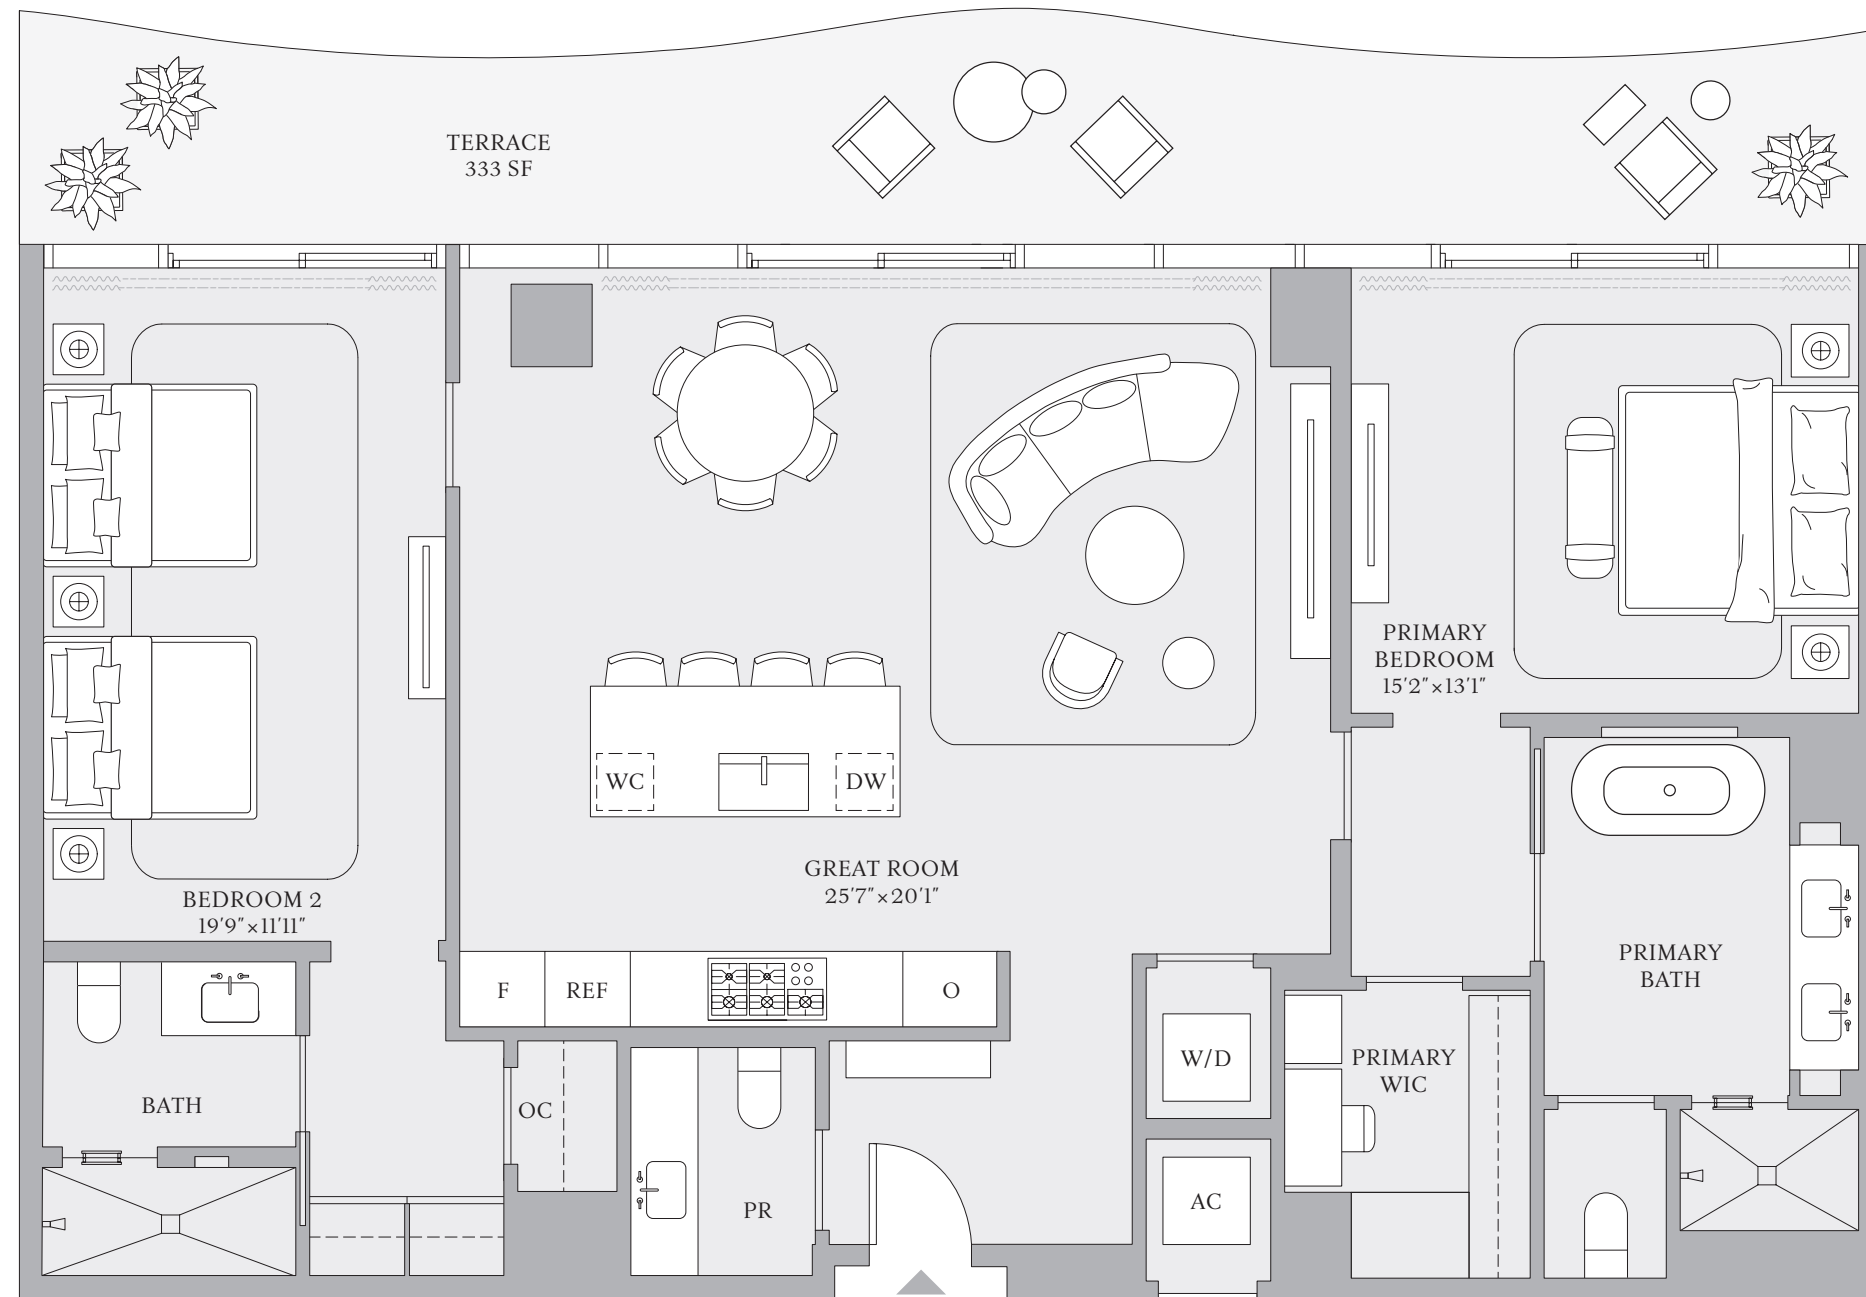

# THE RESORT COLLECTION

RESIDENCES 02 & 05  
FLOORS 14-18

2 BEDROOMS  
2 BATHROOMS  
POWDER ROOM

INTERIOR  
1,647 SF | 153 SQM

EXTERIOR  
333 SF | 31 SQM

TOTAL  
1,980 SF | 184 SQM

INTRACOASTAL WATERWAY

ATLANTIC OCEAN

# THE RESORT COLLECTION

RESIDENCES 03 & 04  
FLOORS 15, 16

2 BEDROOMS  
2 BATHROOMS  
POWDER ROOM

INTERIOR  
1,551 SF | 144 SQM

EXTERIOR  
229 SF | 21 SQM

TOTAL  
1,780 SF | 165 SQM

INTRACOASTAL WATERWAY

ATLANTIC OCEAN