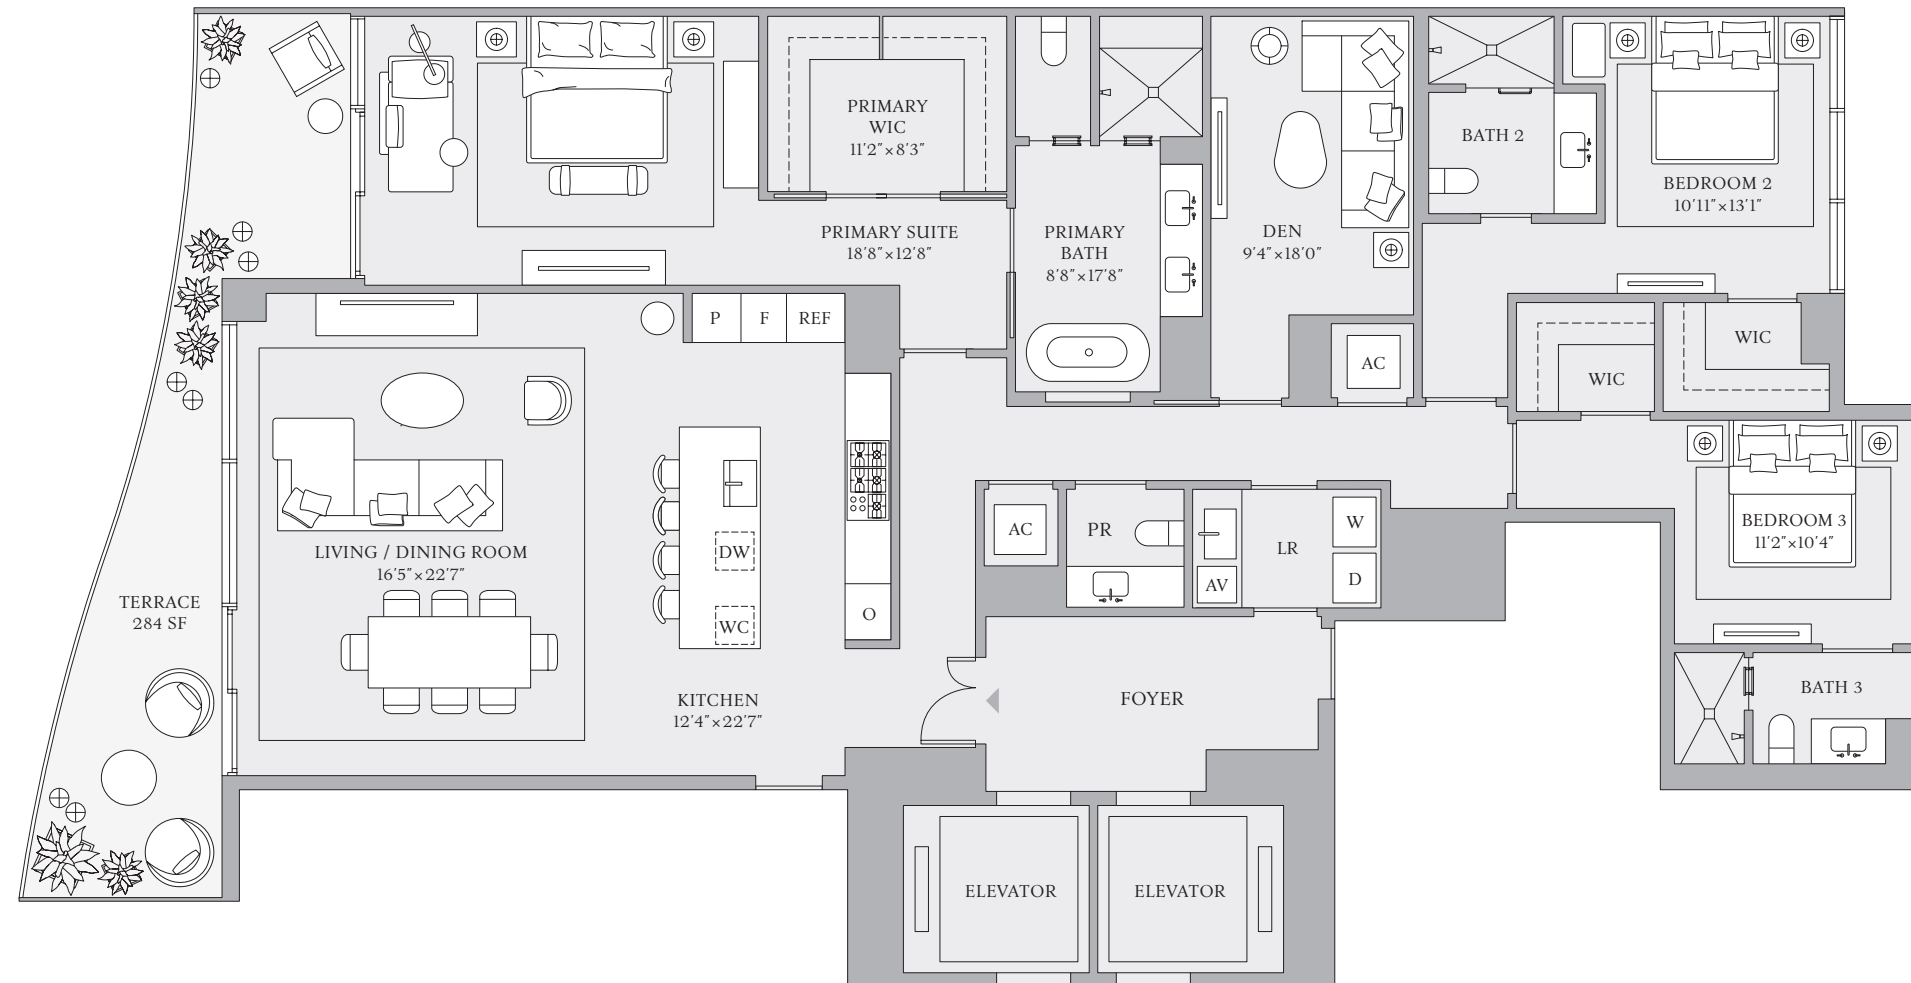

# TOWER 1 RESIDENCE 03

FLOORS 3-23

3 BEDROOMS  
3 BATHROOMS  
POWDER ROOM  
DEN

INTERIOR  
2,611 SF | 242 SQM

EXTERIOR  
284 SF | 26 SQM

TOTAL  
2,895 SF | 268 SQM

INTRACOASTAL WATERWAY

ATLANTIC OCEAN

# TOWER 1 RESIDENCE 04

FLOORS 3-23

4 BEDROOMS  
4 BATHROOMS  
POWDER ROOM  
DEN

INTERIOR  
3,116 SF | 289 SQM

EXTERIOR  
1,020 SF | 95 SQM

TOTAL  
4,136 SF | 384 SQM

INTRACOASTAL WATERWAY

ATLANTIC OCEAN

# THE RESORT COLLECTION

RESIDENCE 09  
FLOORS 14-18

1 BEDROOM  
1 BATHROOM  
POWDER ROOM

INTERIOR  
1,343 SF | 125 SQM

EXTERIOR  
267 SF | 25 SQM

TOTAL  
1,610 SF | 150 SQM

INTRACOASTAL WATERWAY

ATLANTIC OCEAN