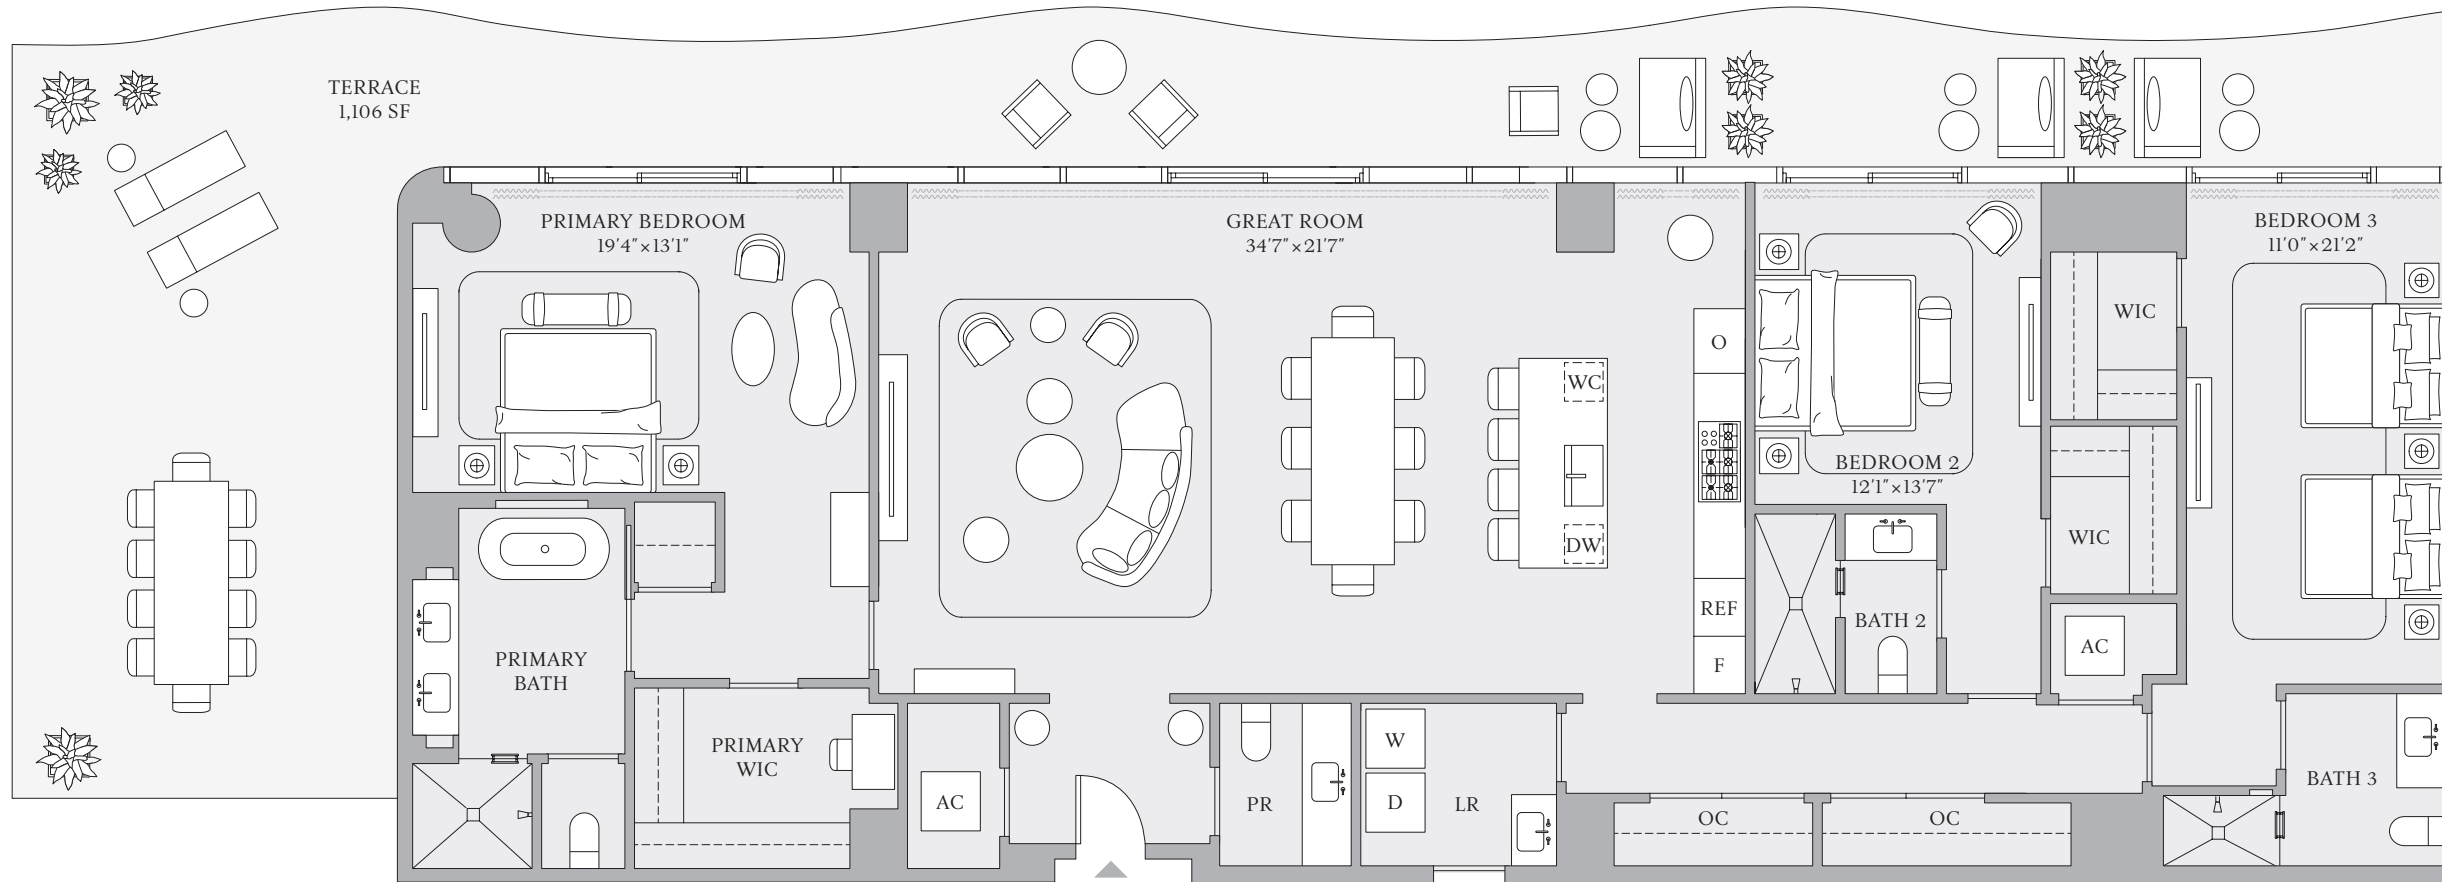

THE RESORT COLLECTION

RESIDENCES 02 & 05
FLOOR 19

3 BEDROOMS
3 BATHROOMS
POWDER ROOM

RESIDENCE 02:

INTERIOR
2,718 SF | 253 SQM

EXTERIOR
1,106 SF | 103 SQM

TOTAL
3,824 SF | 356 SQM

RESIDENCE 05:

INTERIOR
2,737 SF | 254 SQM

EXTERIOR
1,106 SF | 103 SQM

TOTAL
3,843 SF | 357 SQM

INTRACOASTAL WATERWAY

ATLANTIC OCEAN