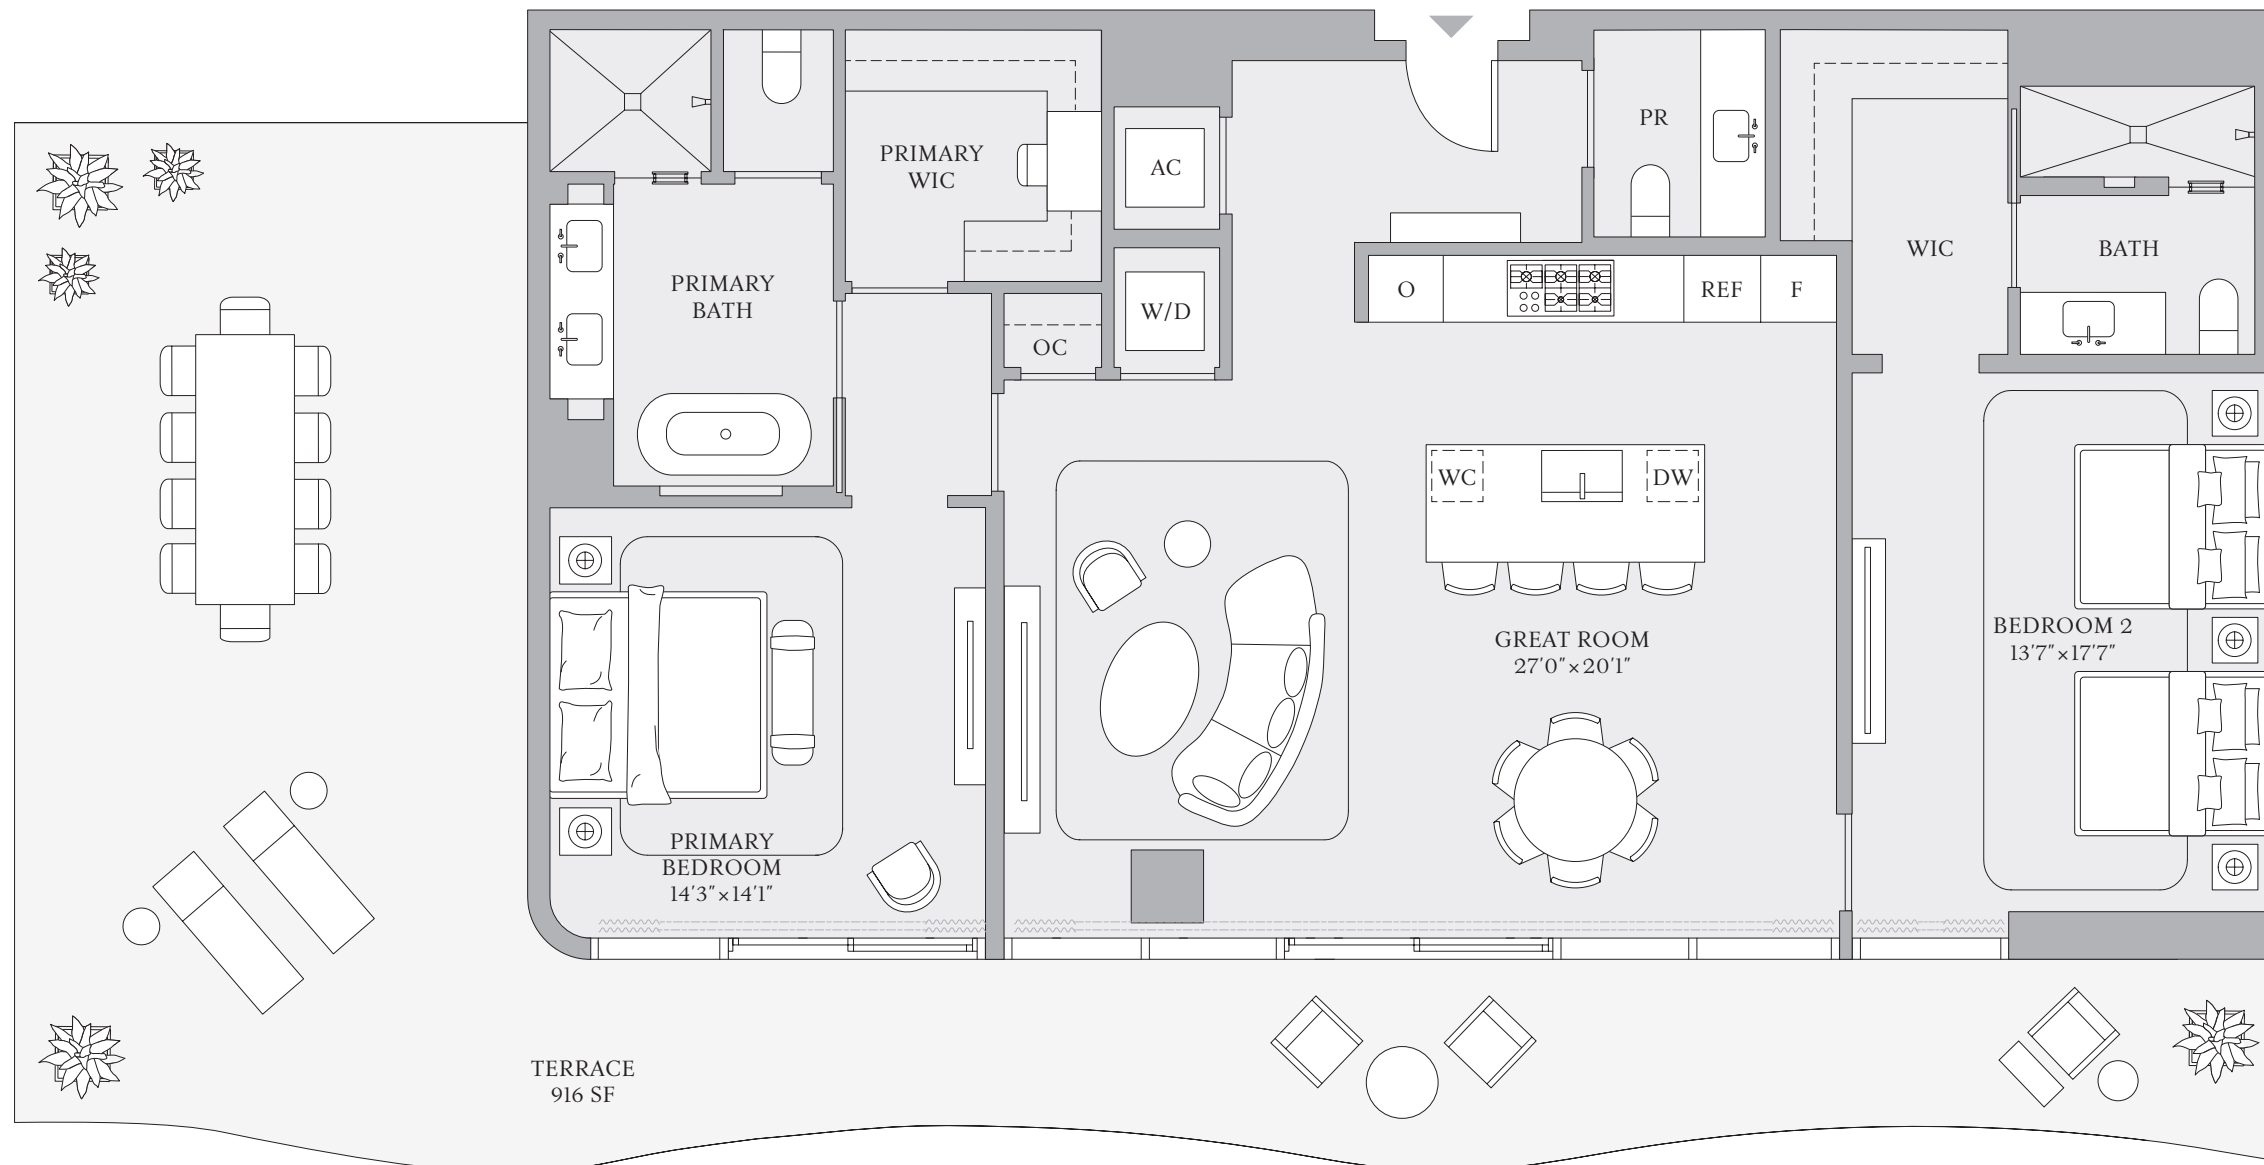

# THE RESORT COLLECTION

RESIDENCE 07  
FLOOR 19

2 BEDROOMS  
2 BATHROOMS  
POWDER ROOM

INTERIOR  
1,737 SF | 161 SQM

EXTERIOR  
916 SF | 85 SQM

TOTAL  
2,653 SF | 246 SQM

INTRACOASTAL WATERWAY

ATLANTIC OCEAN