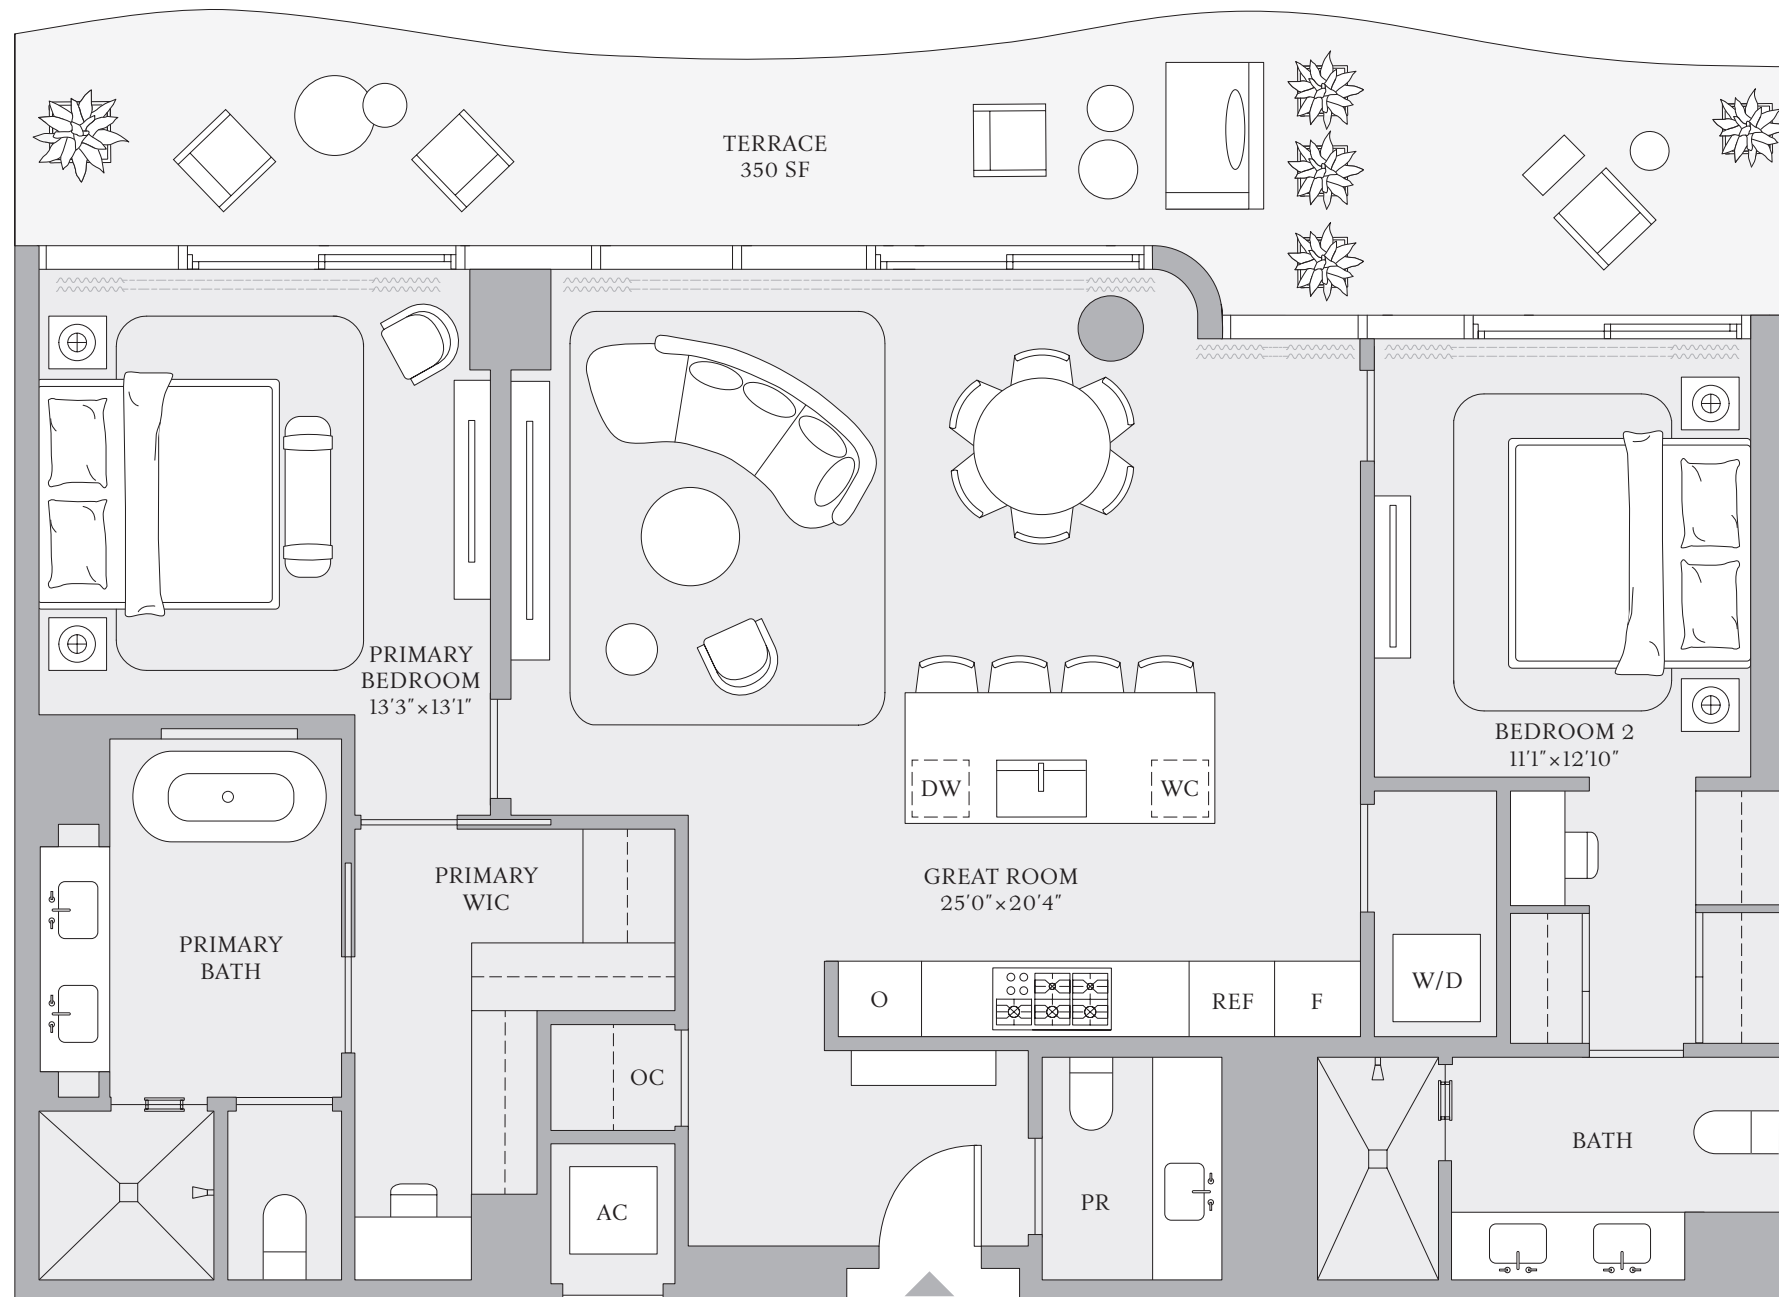

# THE RESORT COLLECTION

RESIDENCES 03 & 04  
FLOORS 14, 17, 18

2 BEDROOMS  
2 BATHROOMS  
POWDER ROOM

INTERIOR  
1,551 SF | 144 SQM

EXTERIOR  
350 SF | 33 SQM

TOTAL  
1,901 SF | 177 SQM

INTRACOASTAL WATERWAY