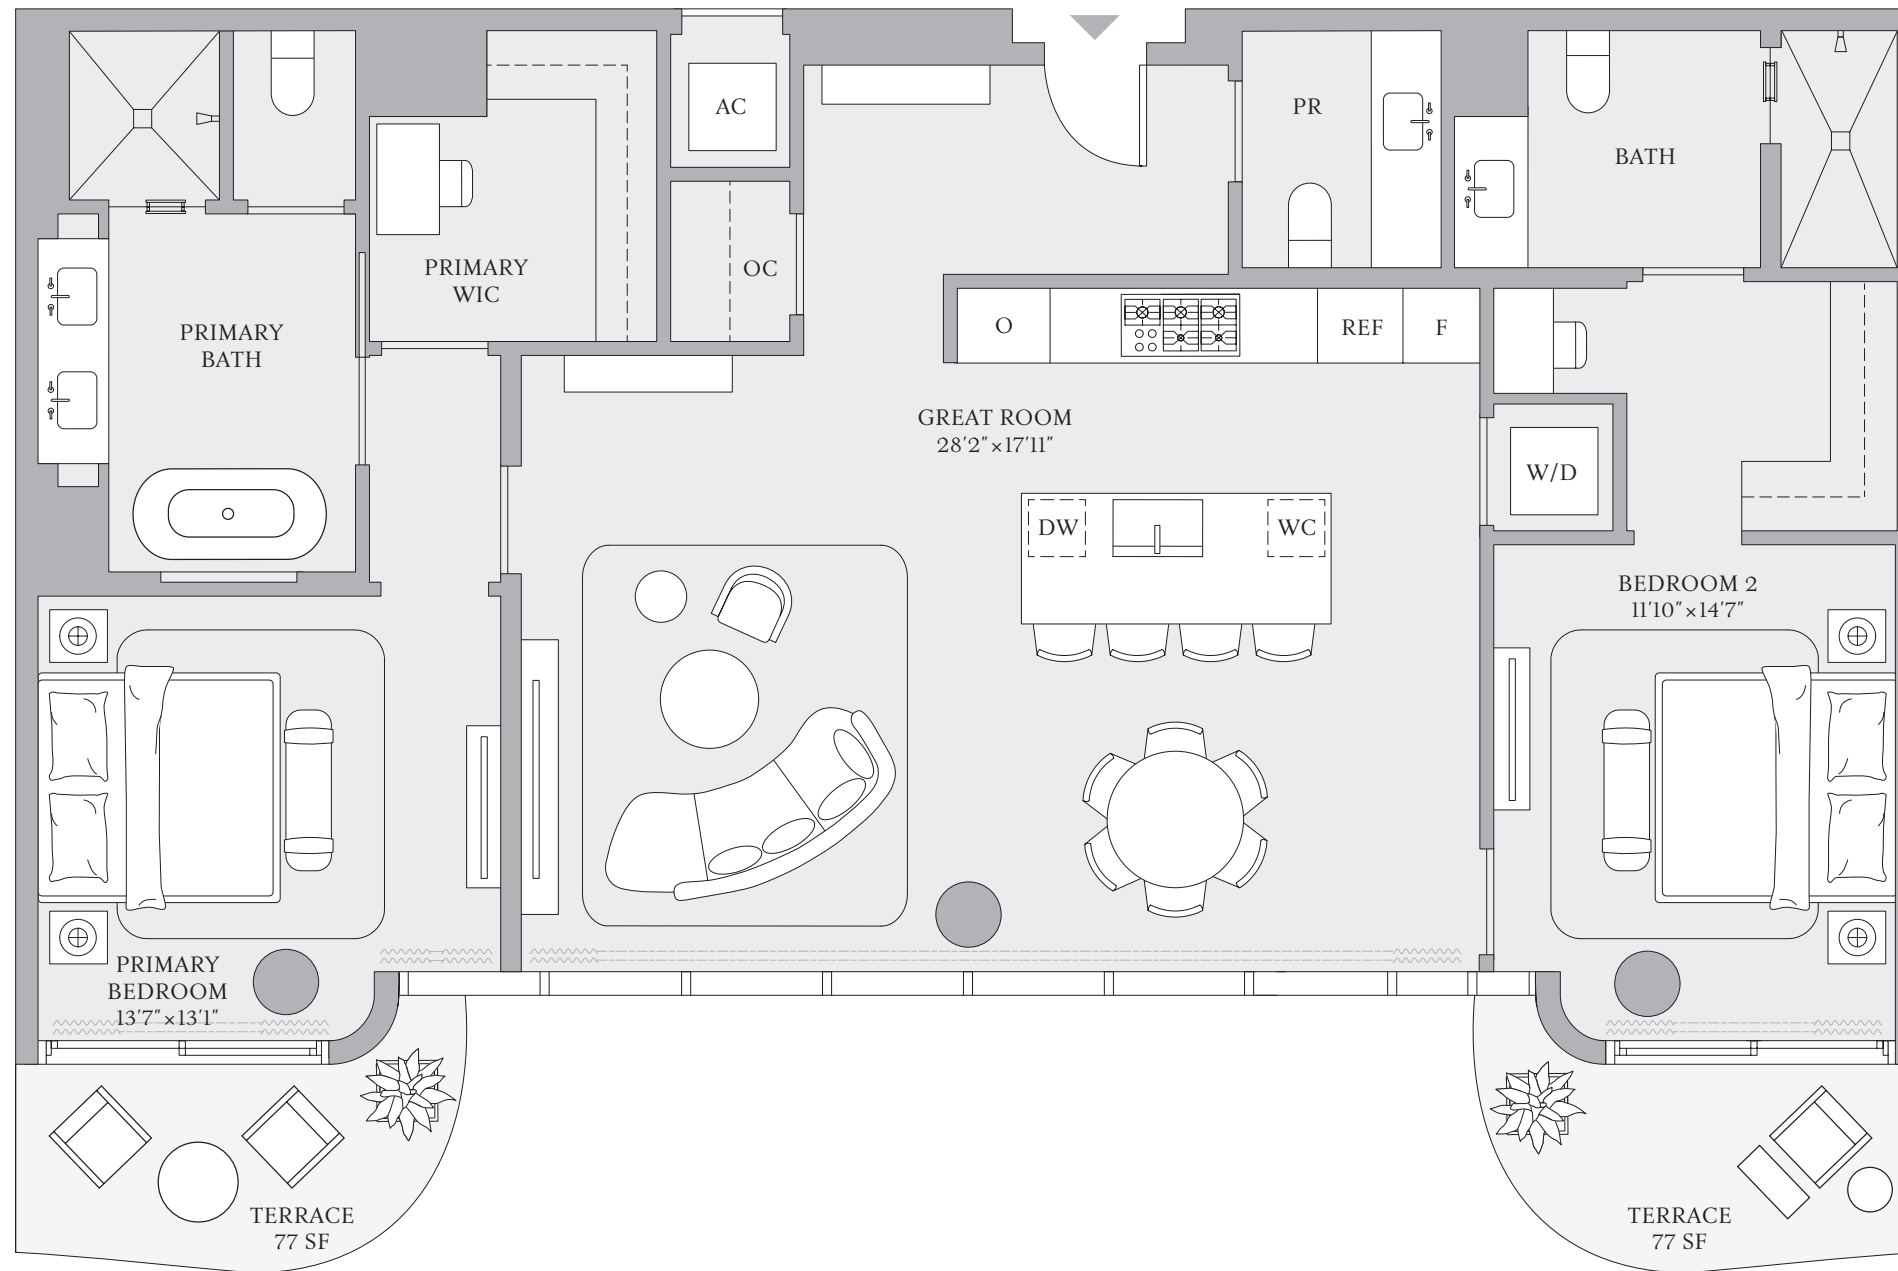

# THE RESORT COLLECTION

RESIDENCE 08  
FLOORS 15, 16

2 BEDROOMS  
2 BATHROOMS  
POWDER ROOM

INTERIOR  
1,627 SF | 151 SQM

EXTERIOR  
154 SF | 14 SQM

TOTAL  
1,781 SF | 165 SQM

INTRACOASTAL WATERWAY

ATLANTIC OCEAN