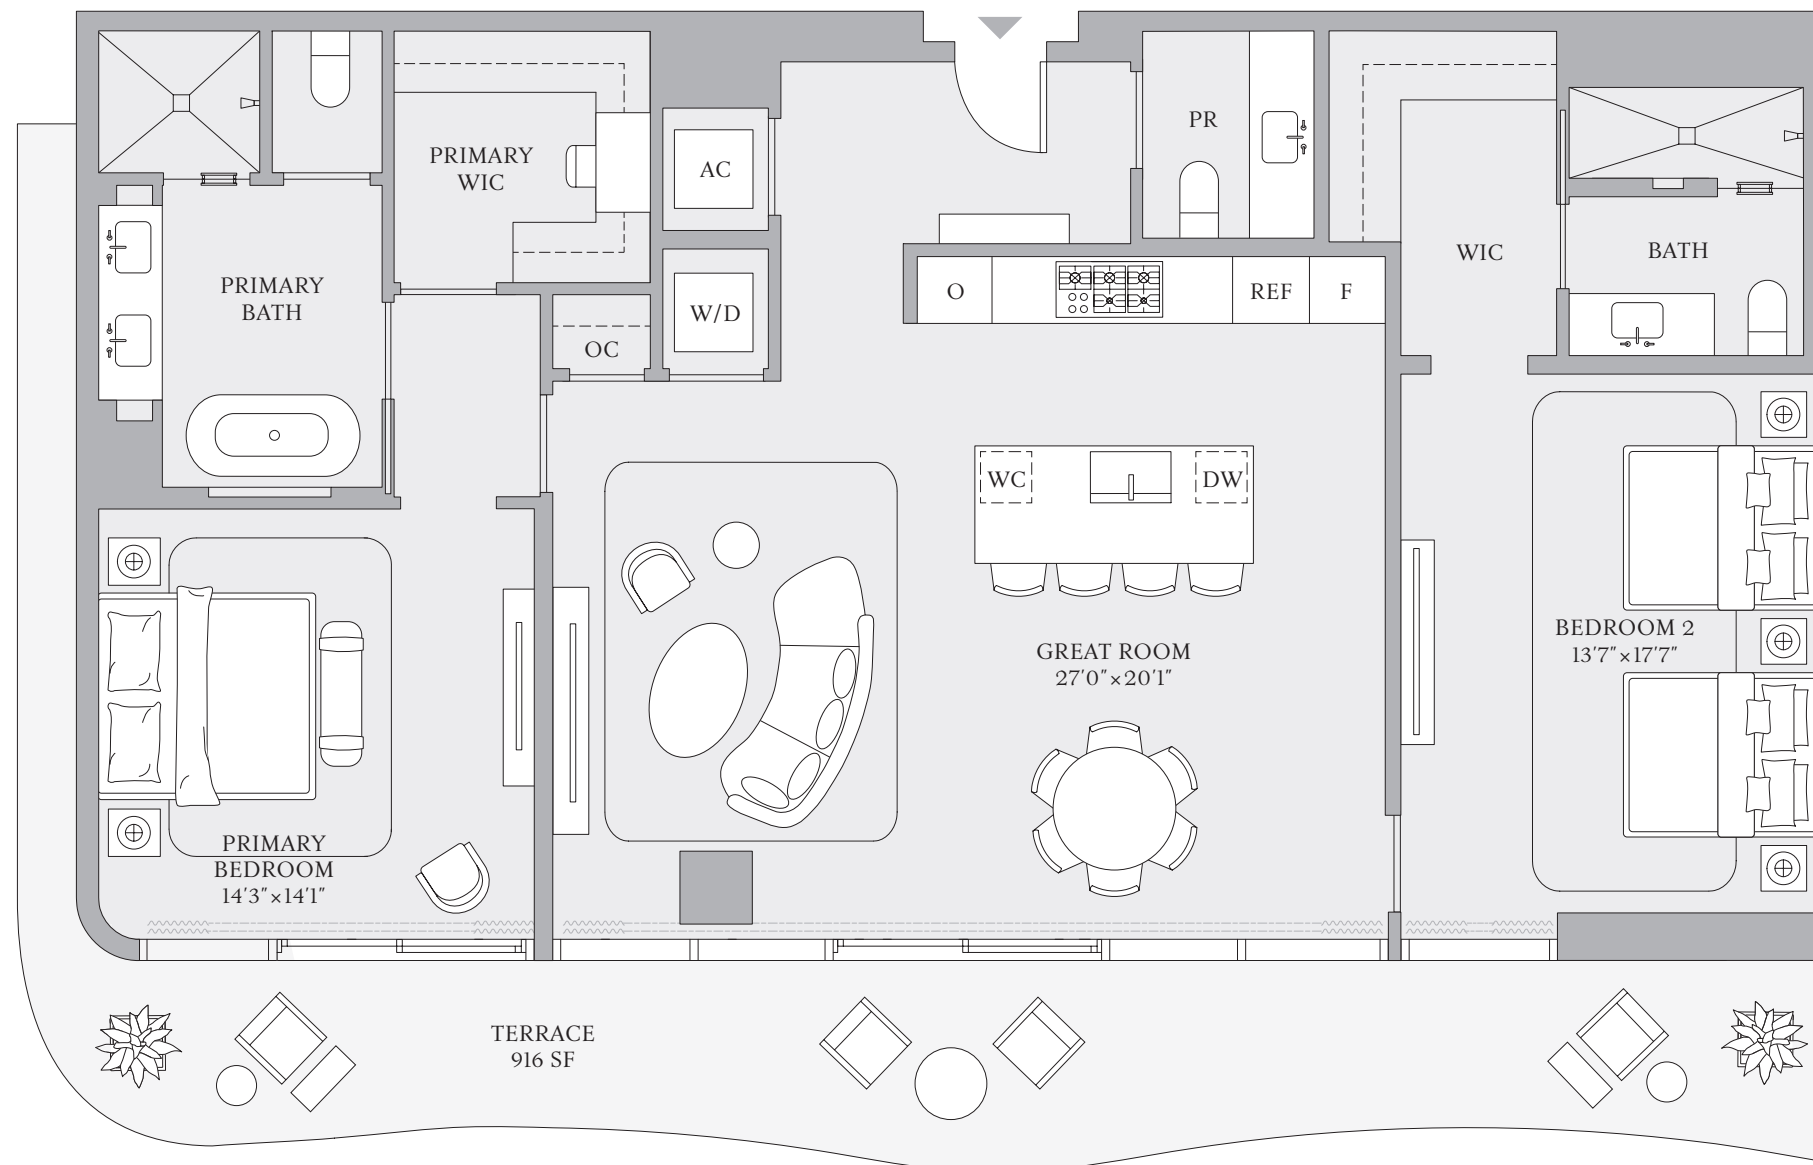

# THE RESORT COLLECTION

RESIDENCE 07  
FLOORS 20-24

2 BEDROOMS  
2 BATHROOMS  
POWDER ROOM

INTERIOR  
1,737 SF | 161 SQM

EXTERIOR  
370 SF | 34 SQM

TOTAL  
2,107 SF | 195 SQM

INTRACOASTAL WATERWAY

ATLANTIC OCEAN