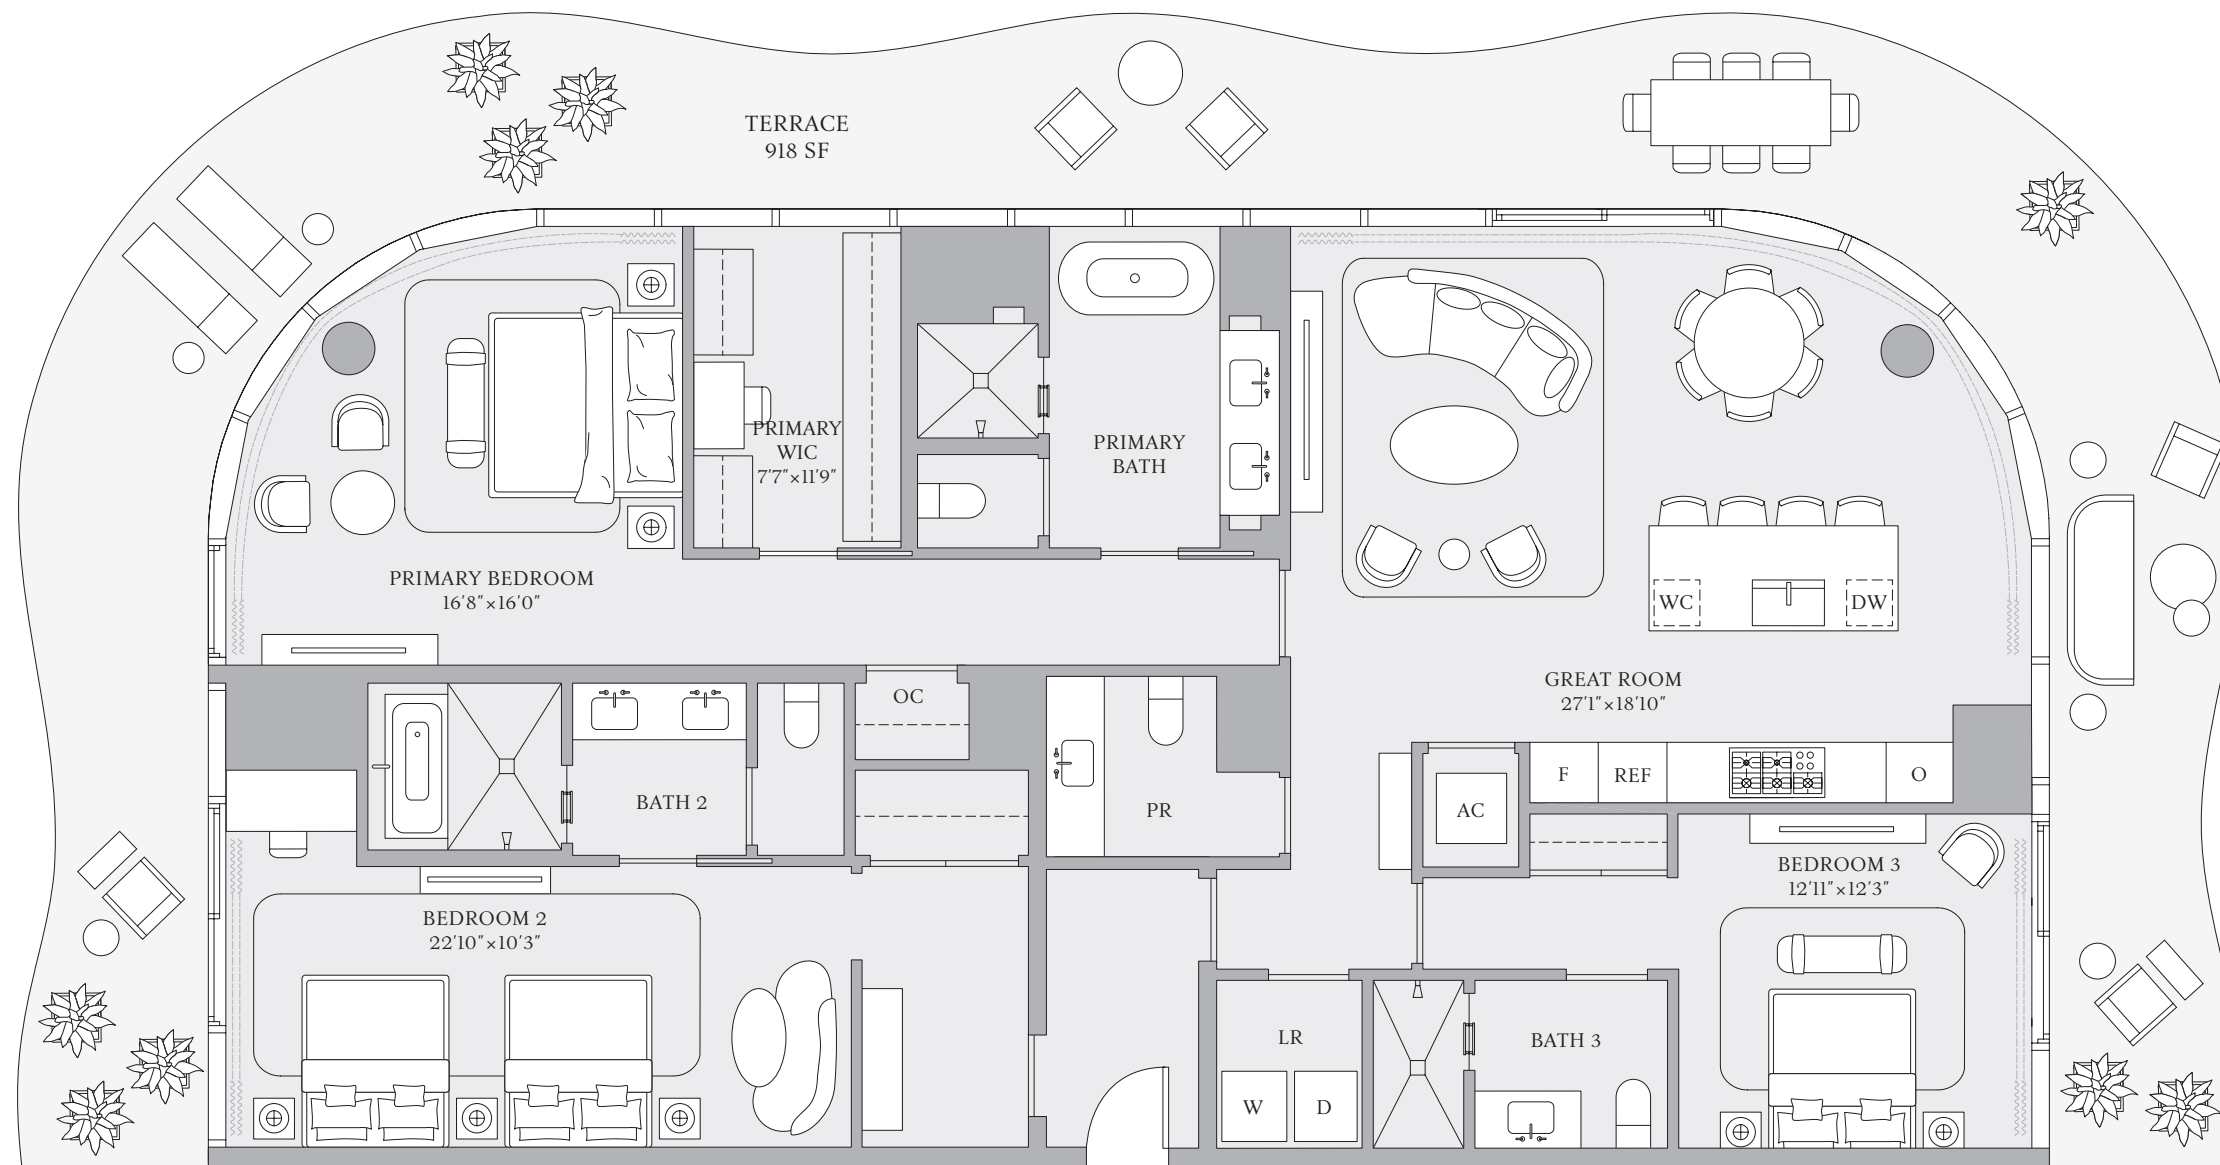

# THE RESORT COLLECTION

RESIDENCES 01 & 06  
FLOORS 14-23

3 BEDROOMS  
3 BATHROOMS  
POWDER ROOM

INTERIOR  
2,278 SF | 212 SQM

EXTERIOR  
918 SF | 85 SQM

TOTAL  
3,196 SF | 297 SQM

INTRACOASTAL WATERWAY

ATLANTIC OCEAN