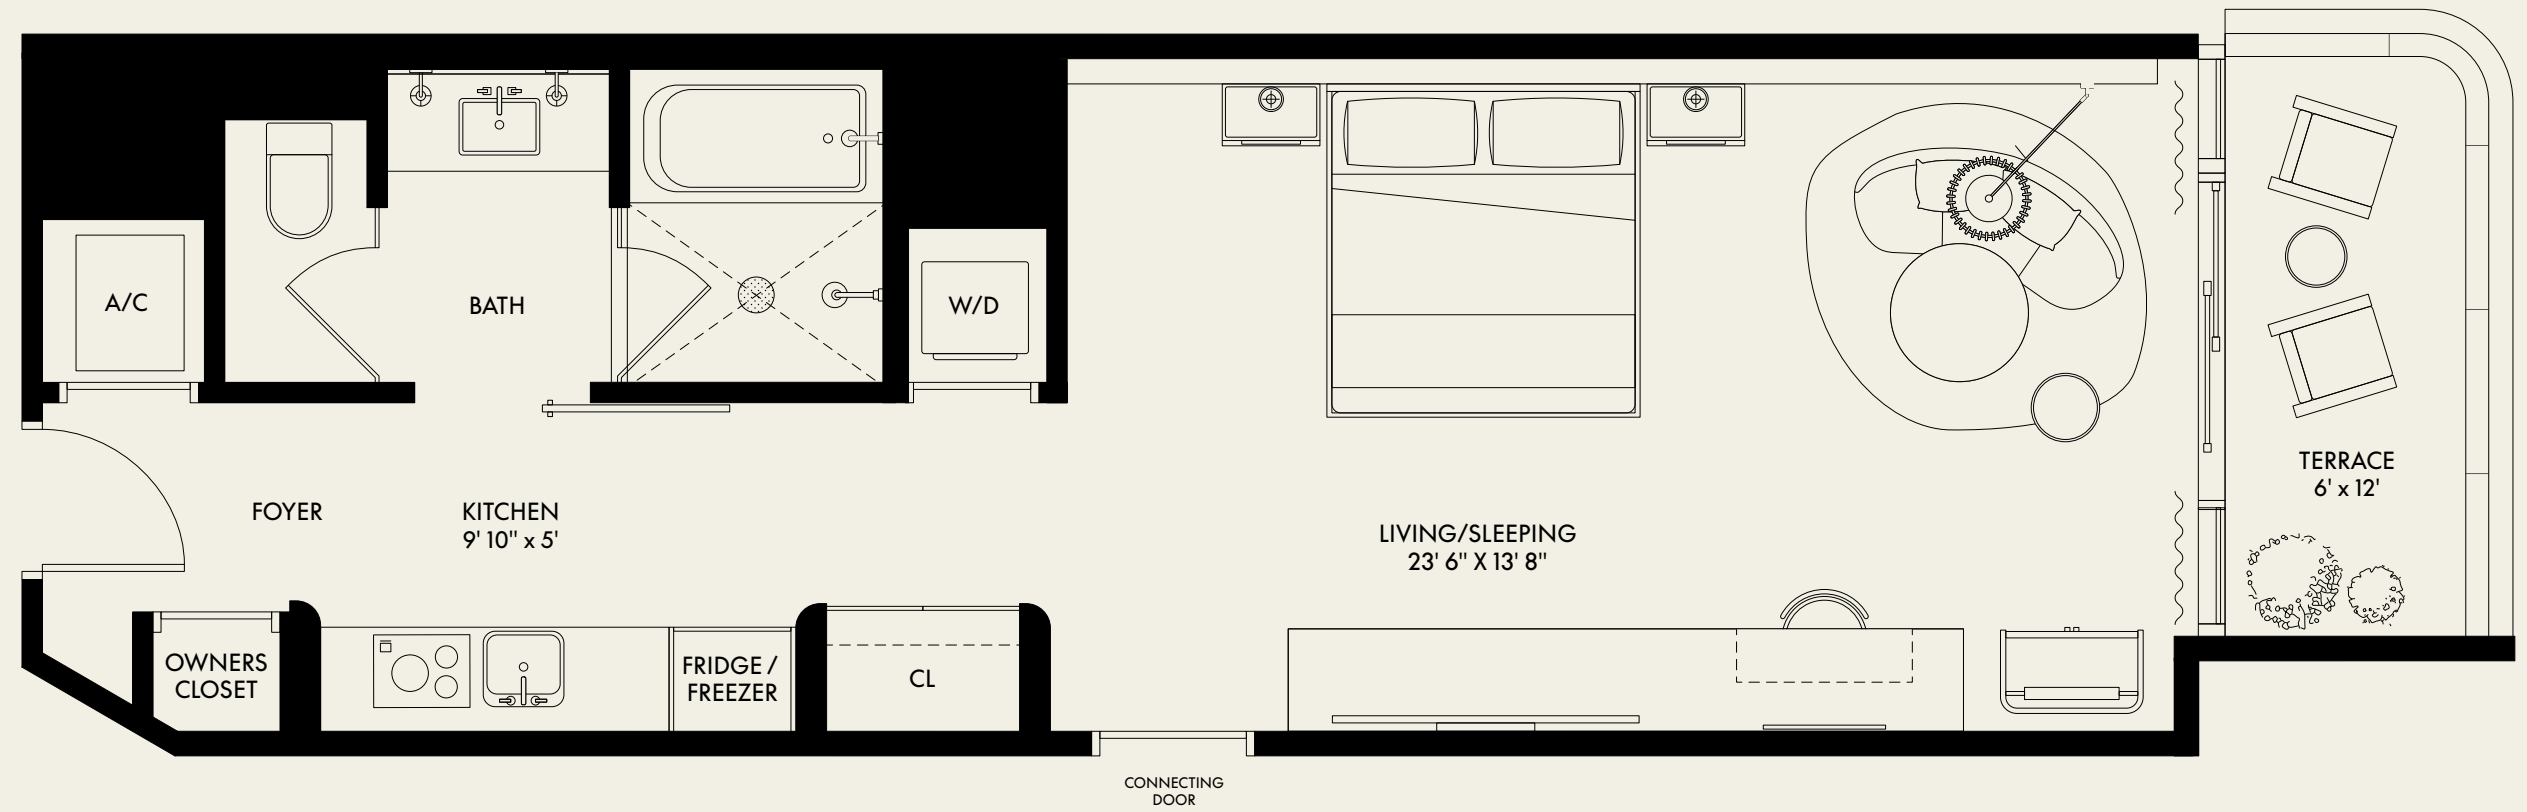

RESIDENCE B

BEDROOM	2 + DEN
BATHROOM	3
INTERIOR	2,388 SF
BALCONY	290 SF
TOTAL	2,678 SF

RESIDENCE C

BEDROOM	3 + DEN
BATHROOM	4
INTERIOR	3,148 SF
BALCONY	400 SF
TOTAL	3,548 SF

RESIDENCE D

BEDROOM	3 + DEN
BATHROOM	4
INTERIOR	3,250 SF
BALCONY	390 SF
TOTAL	3,640 SF

LEVEL 4—22

*BALCONIES VARY ON LEVELS 4, 5, 6, AND 7

SUITE 01

BEDROOM	2
BATHROOM	2.5
INTERIOR	1,568 SF
BALCONY	440 SF
TOTAL	2,008 SF

SUITE 02

BEDROOM	1
BATHROOM	1.5
INTERIOR	994 SF
BALCONY	--
TOTAL	994 SF

SUITE 03

BEDROOM	2
BATHROOM	2.5
INTERIOR	1,815 SF
BALCONY	370 SF
TOTAL	2,185 SF

SUITE 04

BEDROOM	STUDIO
BATHROOM	1
INTERIOR	696 SF
BALCONY	70 SF
TOTAL	766 SF

SUITE 05

BEDROOM	STUDIO
BATHROOM	1
INTERIOR	728 SF
BALCONY	70 SF
TOTAL	798 SF

SUITE 06

BEDROOM	STUDIO
BATHROOM	1
INTERIOR	696 SF
BALCONY	70 SF
TOTAL	766 SF

SUITE 07

BEDROOM	1
BATHROOM	1.5
INTERIOR	1,024 SF
BALCONY	110 SF
TOTAL	1,134 SF

SUITE 08

BEDROOM	1
BATHROOM	1.5
INTERIOR	1,024 SF
BALCONY	110 SF
TOTAL	1,134 SF