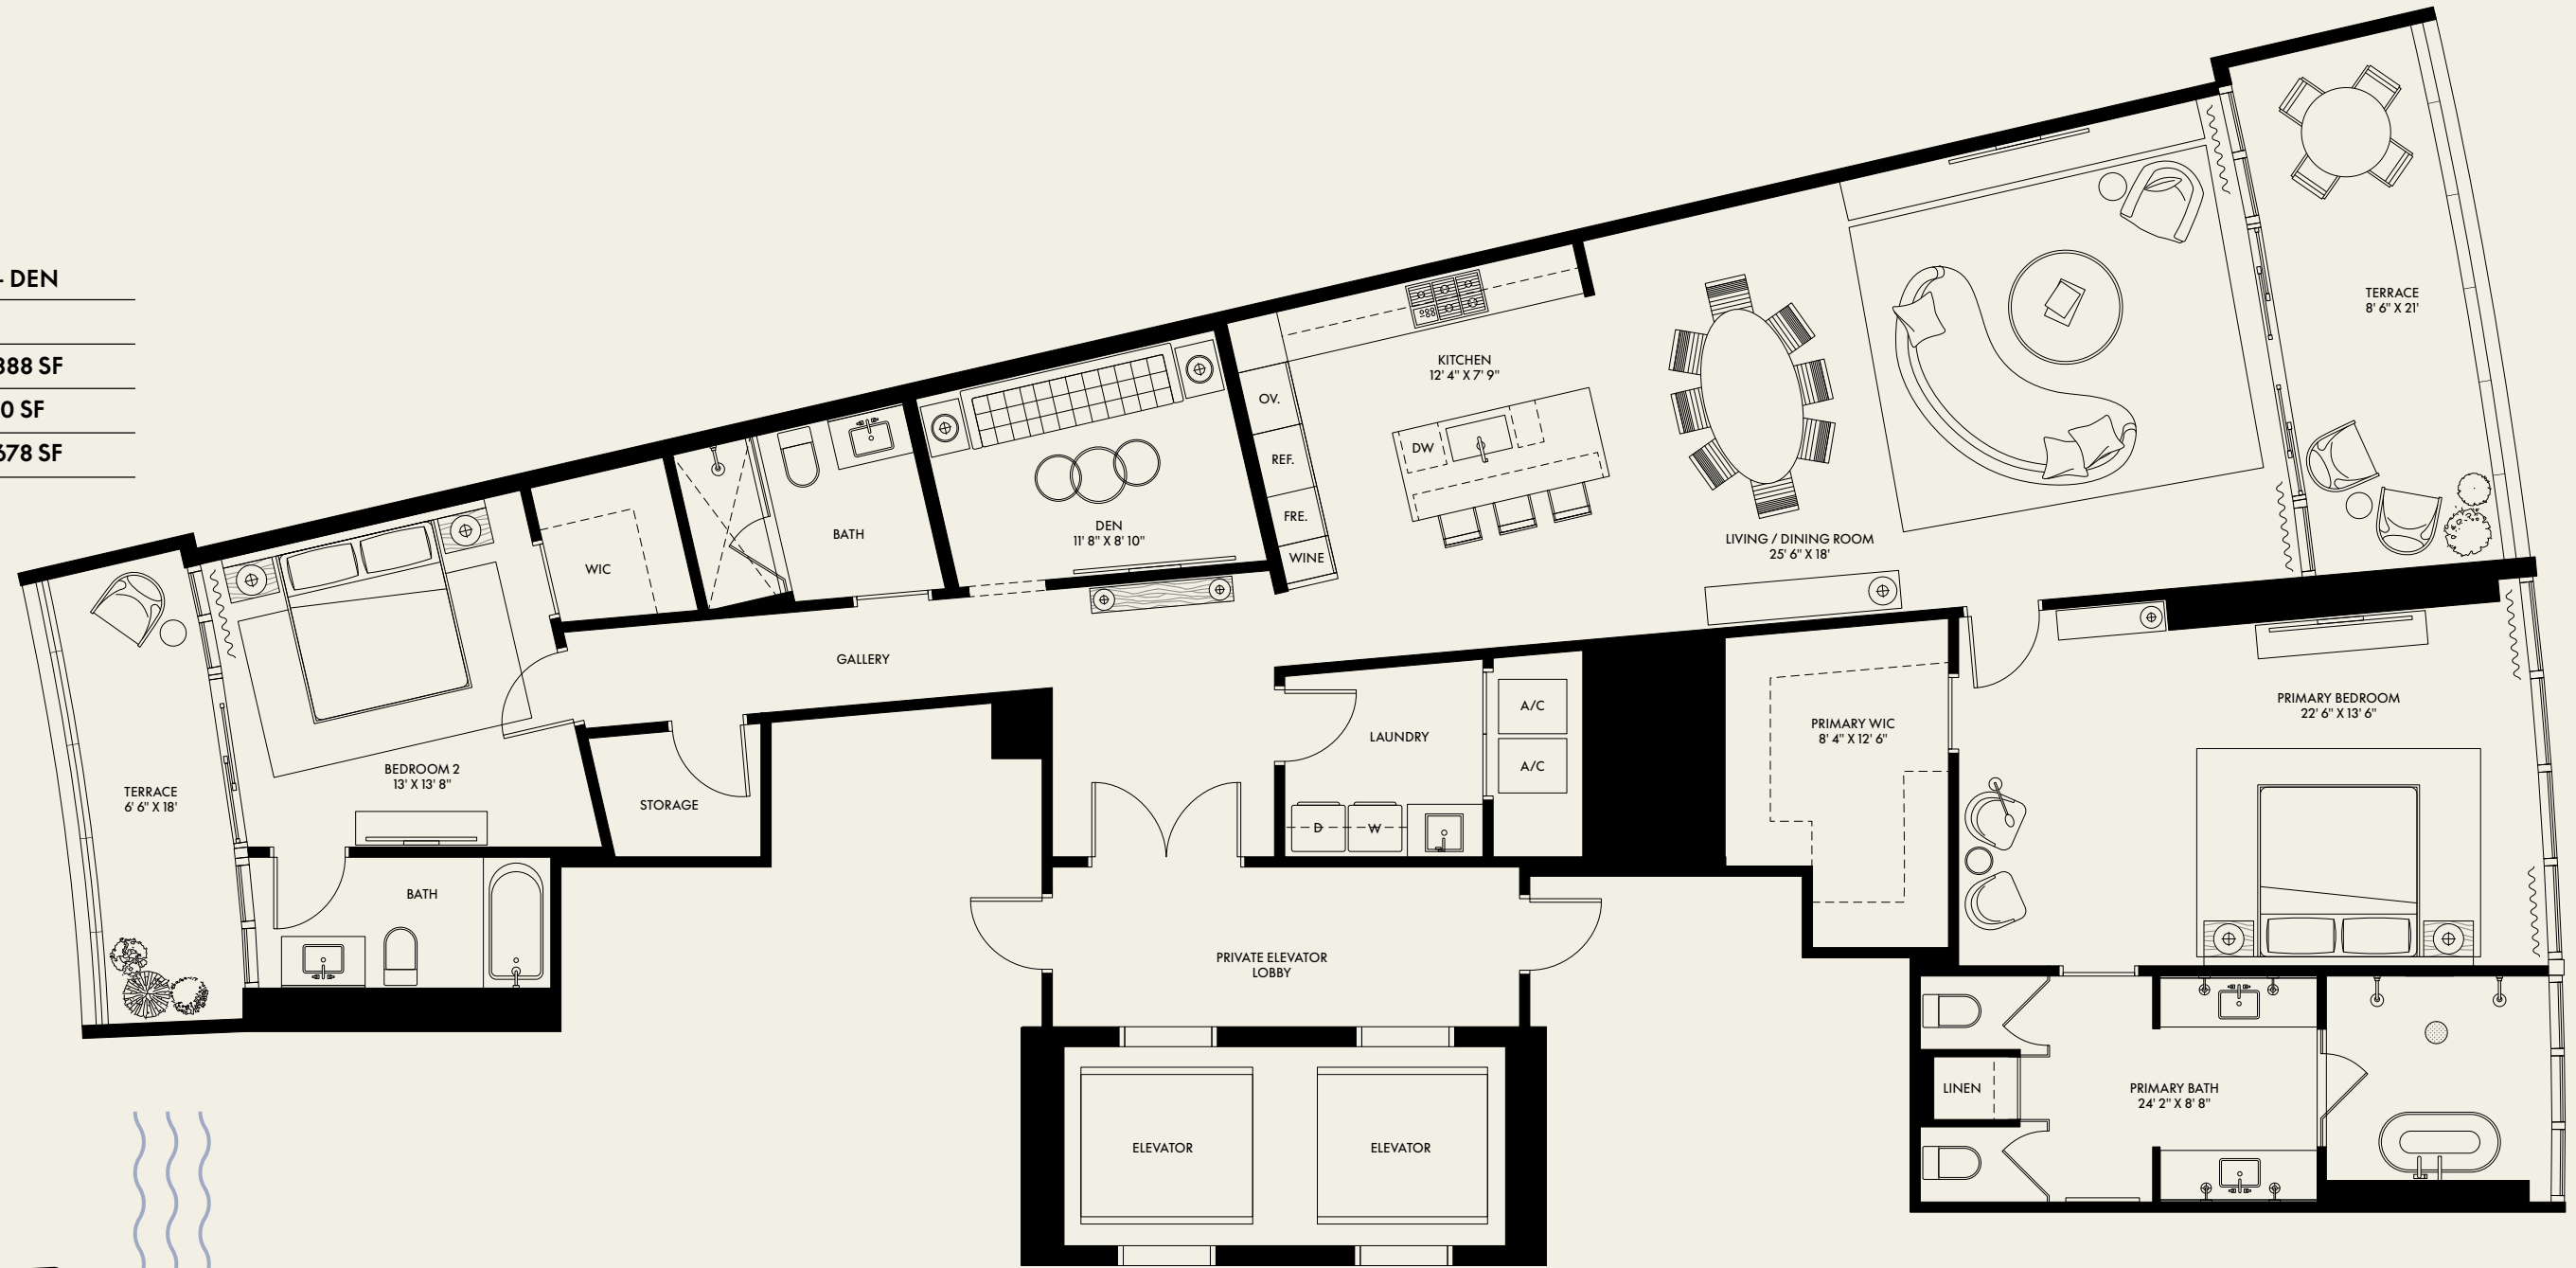

RESIDENCE A
4BR + DEN | 3,462 SF

RESIDENCE B
2BR + DEN | 2,388 SF

RESIDENCE C
3BR + DEN | 3,148 SF

RESIDENCE D
3BR + DEN | 3,250 SF

RESIDENCE A

BEDROOM	4 + DEN
BATHROOM	4.5
INTERIOR	3,462 SF
BALCONY	1,150 SF
TOTAL	4,612 SF

RESIDENCE B

BEDROOM	2 + DEN
BATHROOM	3
INTERIOR	2,388 SF
BALCONY	290 SF
TOTAL	2,678 SF

RESIDENCE C

BEDROOM	3 + DEN
BATHROOM	4
INTERIOR	3,148 SF
BALCONY	400 SF
TOTAL	3,548 SF

RESIDENCE D

BEDROOM	3 + DEN
BATHROOM	4
INTERIOR	3,250 SF
BALCONY	390 SF
TOTAL	3,640 SF

LEVEL 4—22

*BALCONIES VARY ON LEVELS 4, 5, 6, AND 7

SUITE 01

BEDROOM	2
BATHROOM	2.5
INTERIOR	1,568 SF
BALCONY	440 SF
TOTAL	2,008 SF

SUITE 02

BEDROOM	1
BATHROOM	1.5
INTERIOR	994 SF
BALCONY	--
TOTAL	994 SF

SUITE 03

BEDROOM	2
BATHROOM	2.5
INTERIOR	1,815 SF
BALCONY	370 SF
TOTAL	2,185 SF

SUITE 04

BEDROOM	STUDIO
BATHROOM	1
INTERIOR	696 SF
BALCONY	70 SF
TOTAL	766 SF

SUITE 05

BEDROOM	STUDIO
BATHROOM	1
INTERIOR	728 SF
BALCONY	70 SF
TOTAL	798 SF