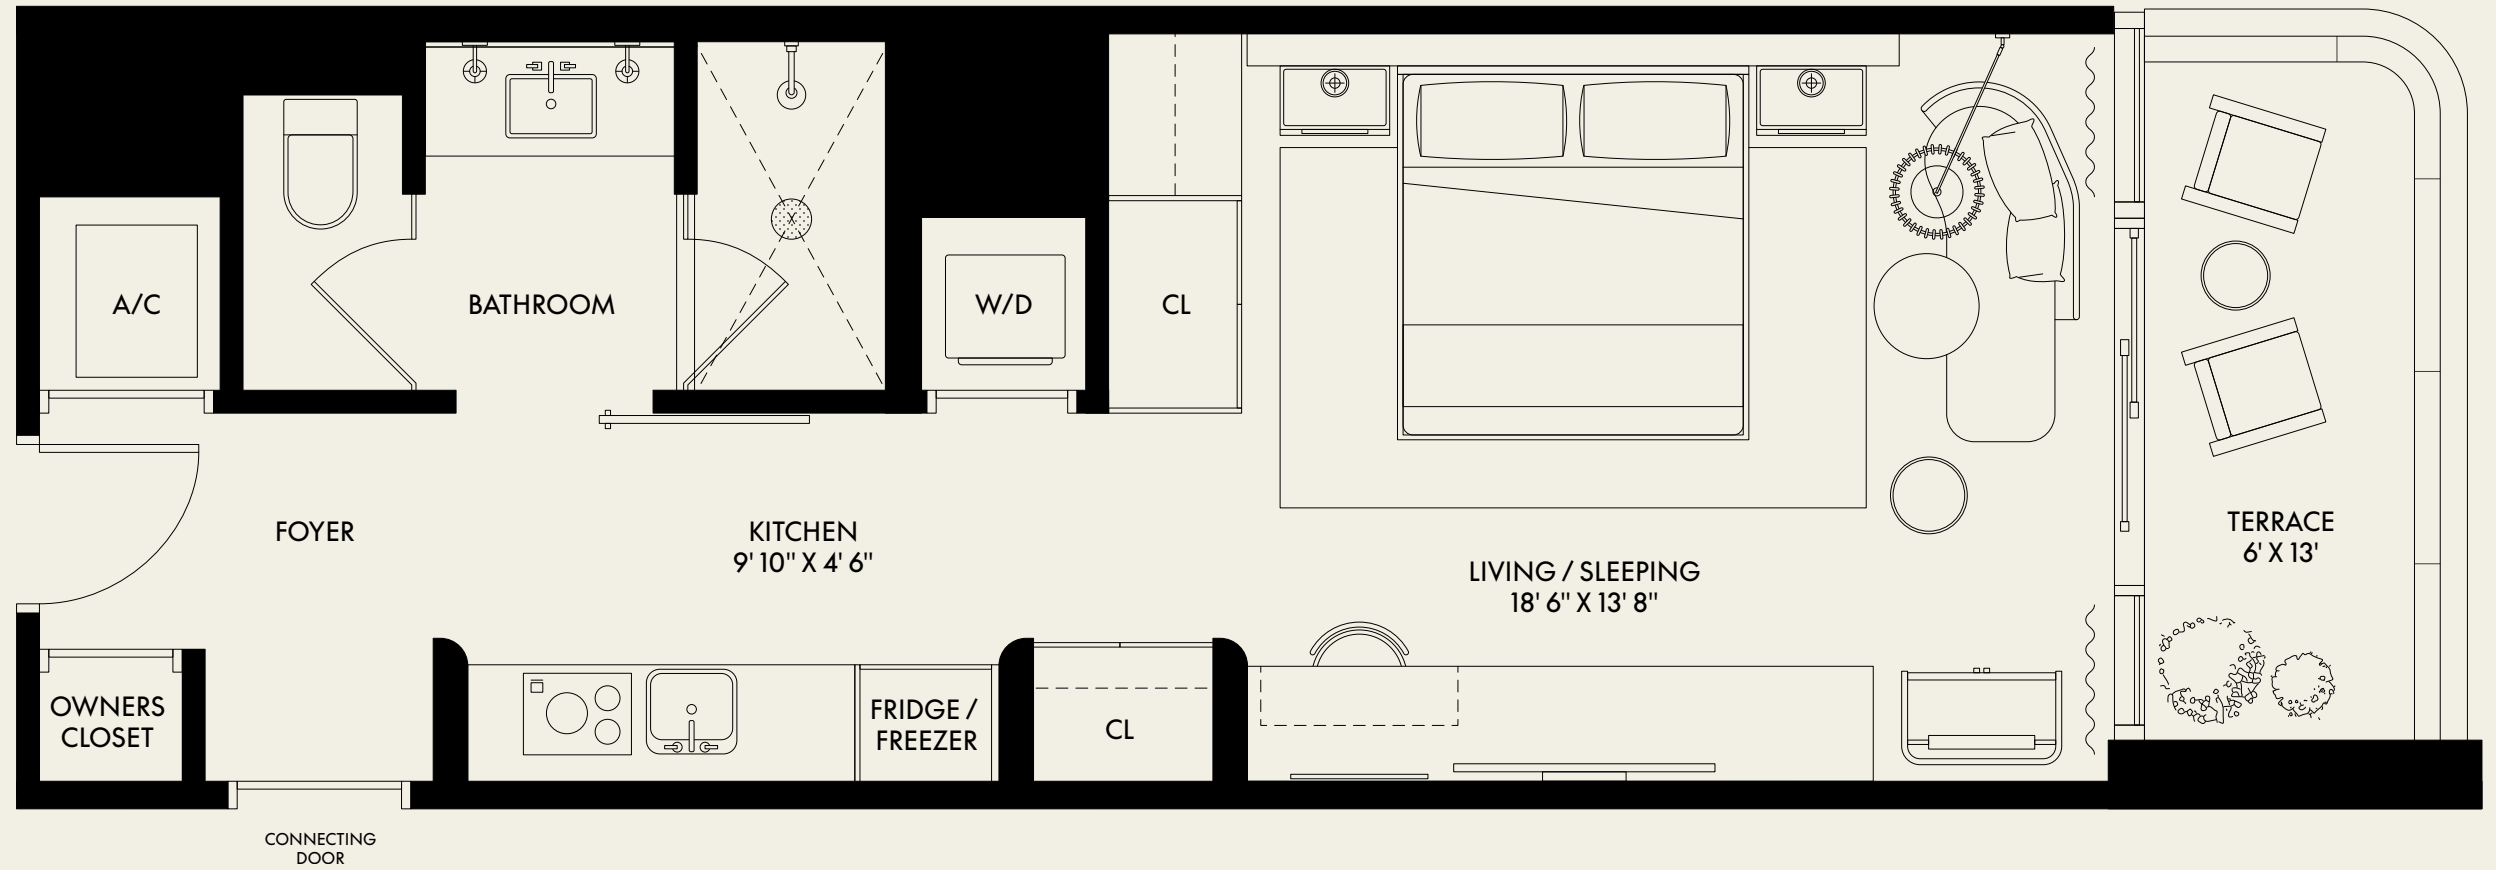

SUITE 09

BEDROOM	STUDIO
BATHROOM	1
INTERIOR	696 SF
BALCONY	70 SF
TOTAL	766 SF

SUITE 10

BEDROOM	STUDIO
BATHROOM	1
INTERIOR	696 SF
BALCONY	70 SF
TOTAL	766 SF

SUITE 11

BEDROOM	1
BATHROOM	1.5
INTERIOR	1,118 SF
BALCONY	150 SF
TOTAL	1,268 SF

SUITE 12

BEDROOM	1
BATHROOM	1.5
INTERIOR	1,024 SF
BALCONY	110 SF
TOTAL	1,134 SF

SUITE 13

BEDROOM	STUDIO
BATHROOM	1
INTERIOR	696 SF
BALCONY	70 SF
TOTAL	766 SF

SUITE 14

BEDROOM	STUDIO
BATHROOM	1
INTERIOR	578 SF
BALCONY	70 SF
TOTAL	648 SF

SUITE 15

BEDROOM	2
BATHROOM	2.5
INTERIOR	1,922 SF
BALCONY	180 SF
TOTAL	2,102 SF