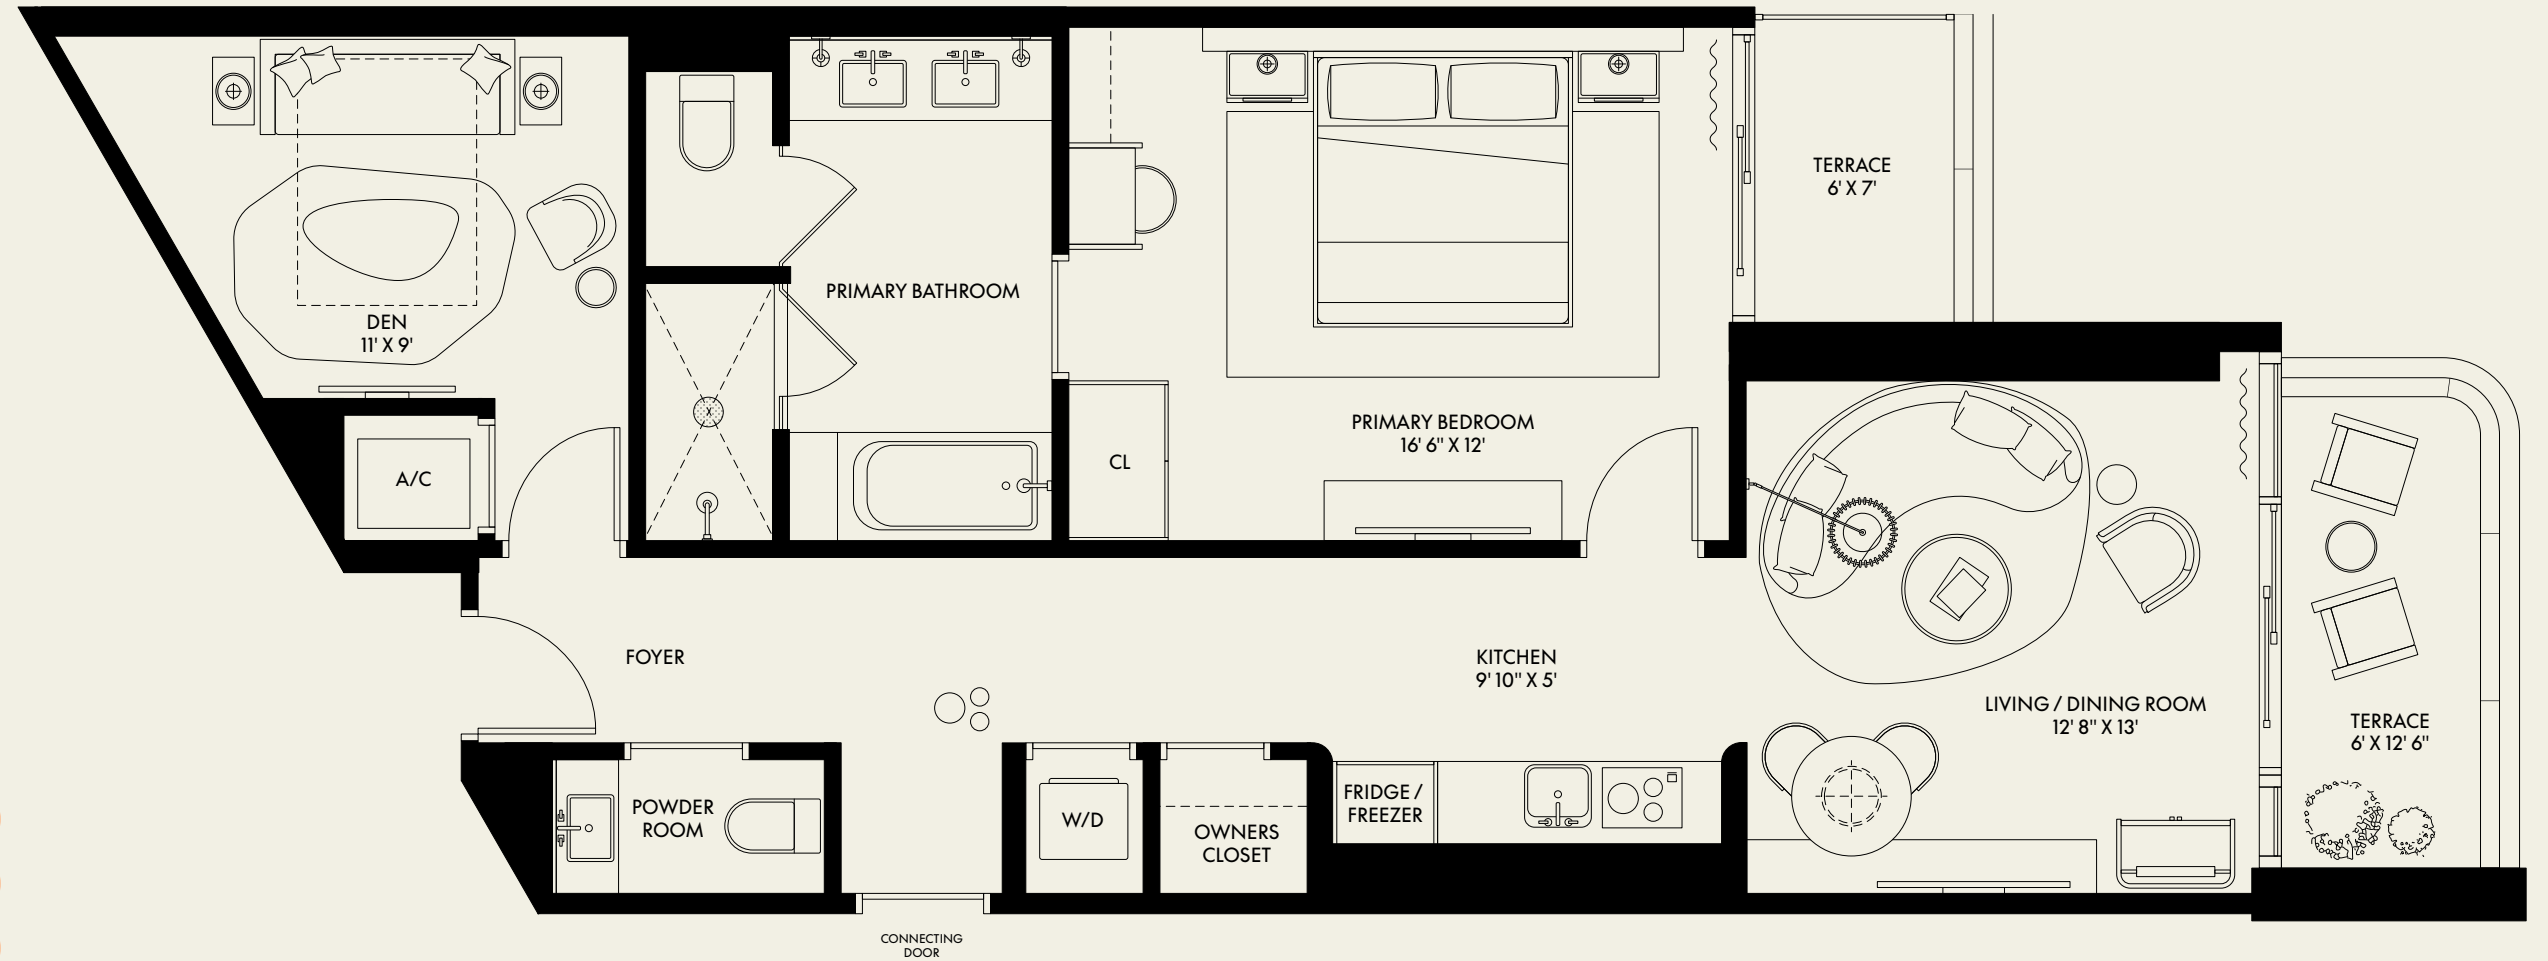

SUITE 06

BEDROOM	STUDIO
BATHROOM	1
INTERIOR	696 SF
BALCONY	70 SF
TOTAL	766 SF

SUITE 07

BEDROOM	1
BATHROOM	1.5
INTERIOR	1,024 SF
BALCONY	110 SF
TOTAL	1,134 SF

SUITE 08

BEDROOM	1
BATHROOM	1.5
INTERIOR	1,024 SF
BALCONY	110 SF
TOTAL	1,134 SF

SUITE 09

BEDROOM	STUDIO
BATHROOM	1
INTERIOR	696 SF
BALCONY	70 SF
TOTAL	766 SF

SUITE 10

BEDROOM	STUDIO
BATHROOM	1
INTERIOR	696 SF
BALCONY	70 SF
TOTAL	766 SF

SUITE 11

BEDROOM	1
BATHROOM	1.5
INTERIOR	1,118 SF
BALCONY	150 SF
TOTAL	1,268 SF

SUITE 12

BEDROOM	1
BATHROOM	1.5
INTERIOR	1,024 SF
BALCONY	110 SF
TOTAL	1,134 SF

SUITE 13

BEDROOM	STUDIO
BATHROOM	1
INTERIOR	696 SF
BALCONY	70 SF
TOTAL	766 SF

SUITE 14

BEDROOM	STUDIO
BATHROOM	1
INTERIOR	578 SF
BALCONY	70 SF
TOTAL	648 SF

SUITE 15

BEDROOM	2
BATHROOM	2.5
INTERIOR	1,922 SF
BALCONY	180 SF
TOTAL	2,102 SF