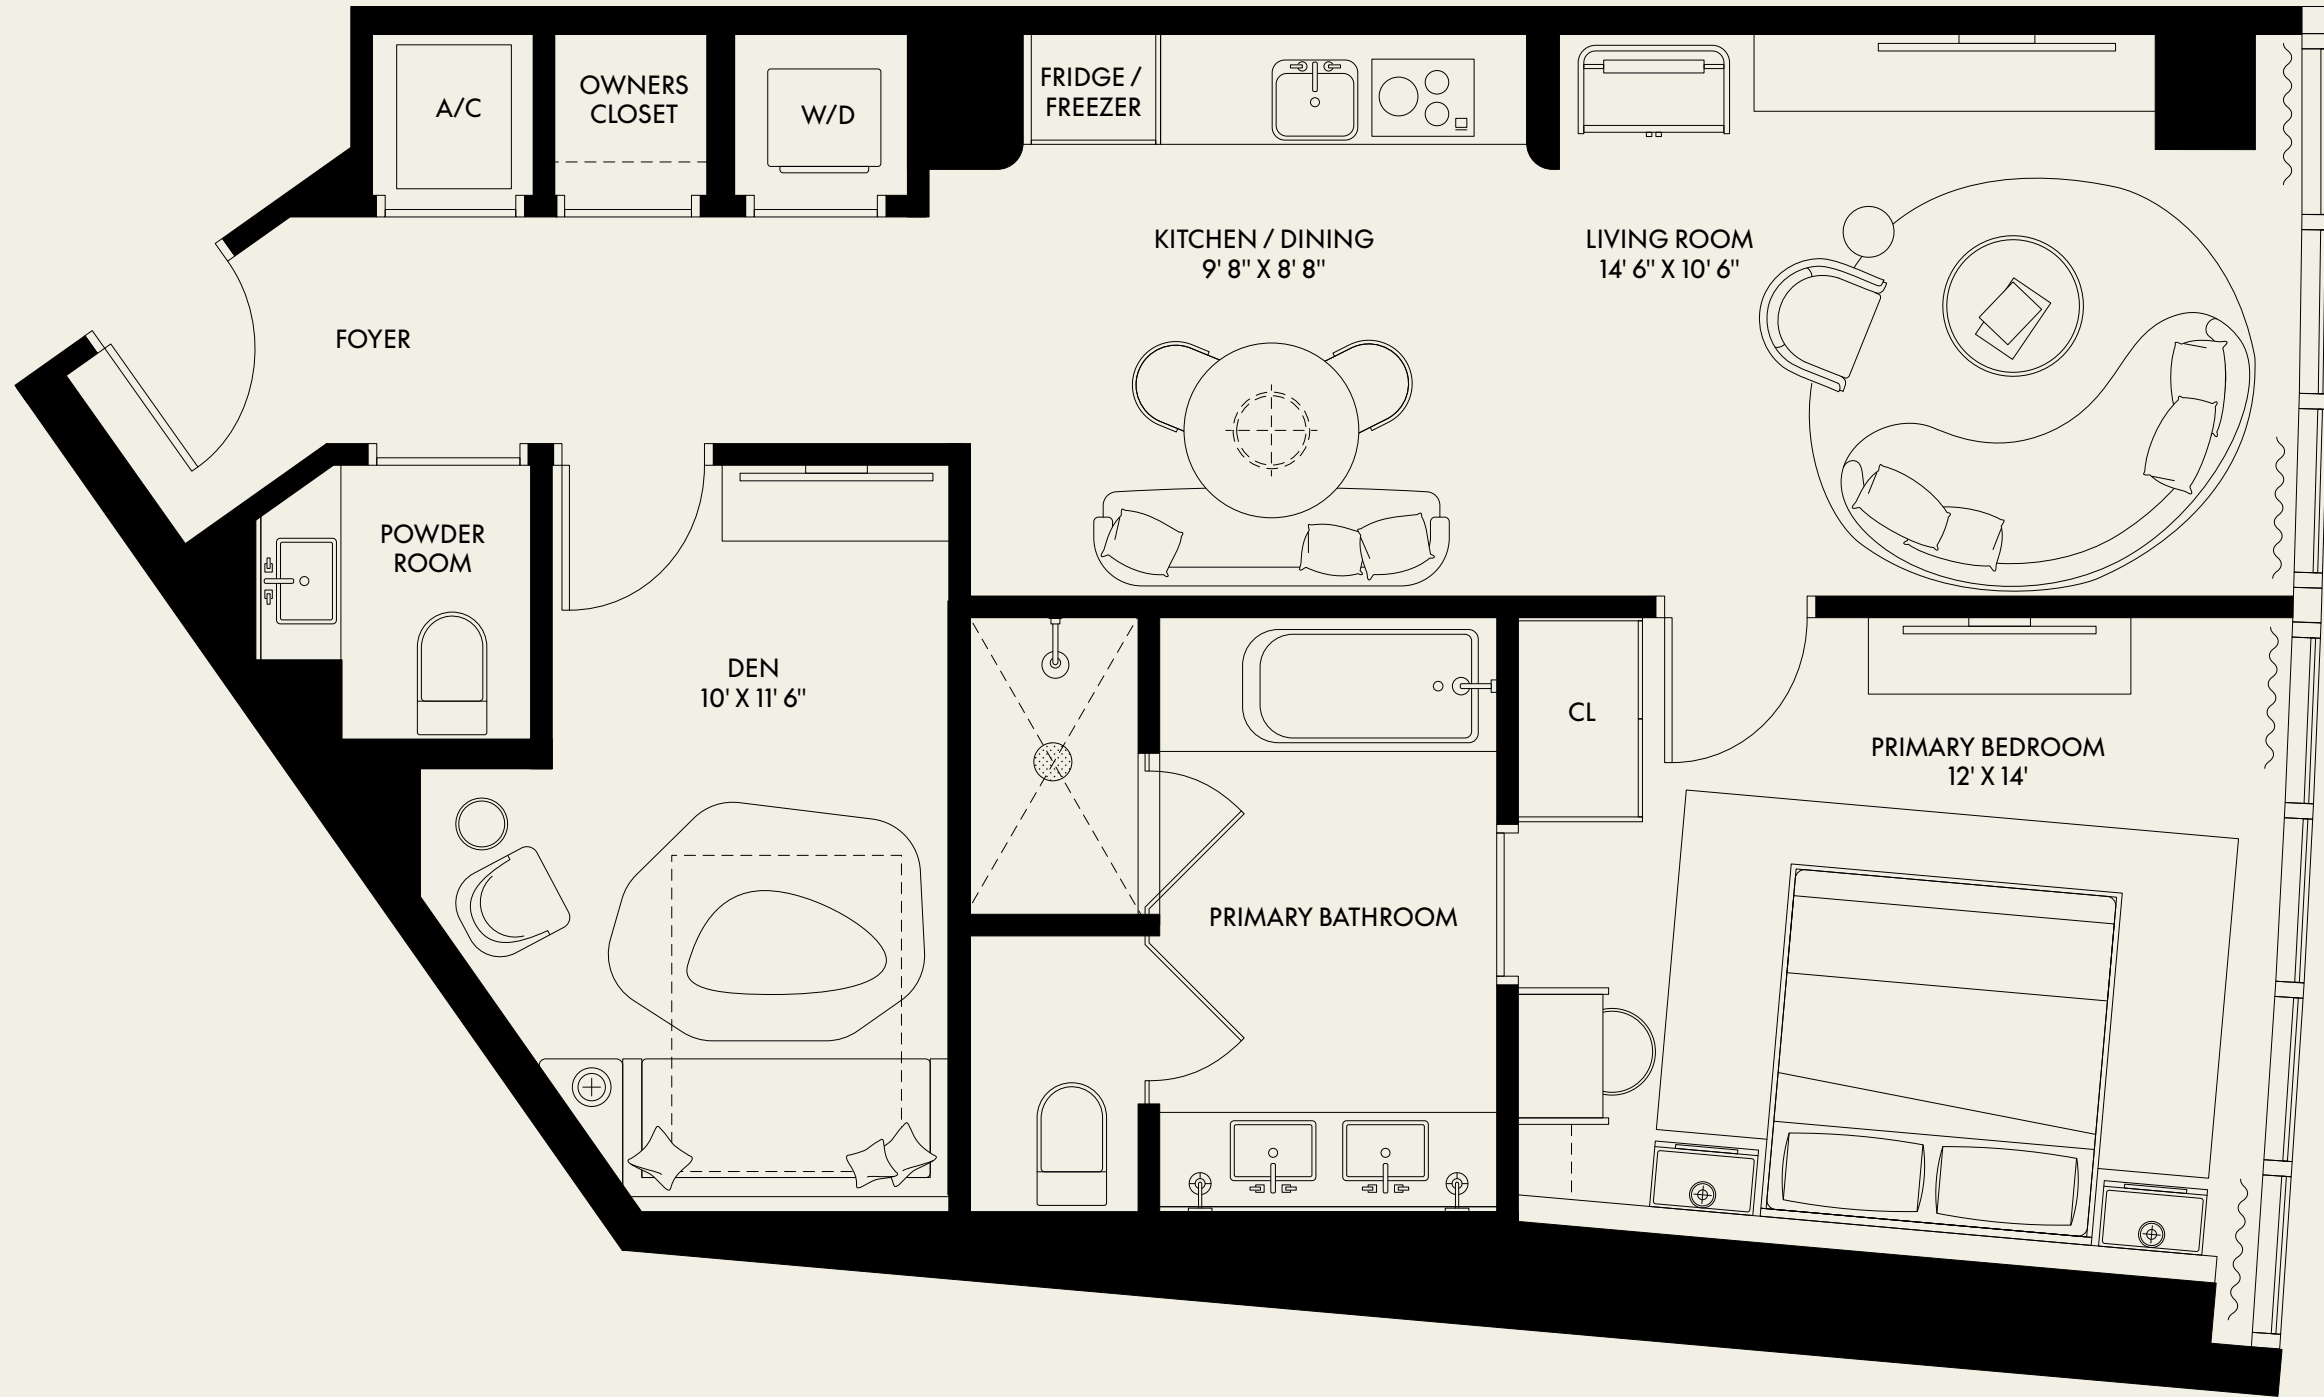

RESIDENCE B

BEDROOM	2 + DEN
BATHROOM	3
INTERIOR	2,388 SF
BALCONY	290 SF
TOTAL	2,678 SF

RESIDENCE C

BEDROOM	3 + DEN
BATHROOM	4
INTERIOR	3,148 SF
BALCONY	400 SF
TOTAL	3,548 SF

RESIDENCE D

BEDROOM	3 + DEN
BATHROOM	4
INTERIOR	3,250 SF
BALCONY	390 SF
TOTAL	3,640 SF

LEVEL 4—22

*BALCONIES VARY ON LEVELS 4, 5, 6, AND 7

SUITE 01

BEDROOM	2
BATHROOM	2.5
INTERIOR	1,568 SF
BALCONY	440 SF
TOTAL	2,008 SF

SUITE 02

BEDROOM	1
BATHROOM	1.5
INTERIOR	994 SF
BALCONY	--
TOTAL	994 SF

SUITE 03

BEDROOM	2
BATHROOM	2.5
INTERIOR	1,815 SF
BALCONY	370 SF
TOTAL	2,185 SF

SUITE 04

BEDROOM	STUDIO
BATHROOM	1
INTERIOR	696 SF
BALCONY	70 SF
TOTAL	766 SF

SUITE 05

BEDROOM	STUDIO
BATHROOM	1
INTERIOR	728 SF
BALCONY	70 SF
TOTAL	798 SF

SUITE 06

BEDROOM	STUDIO
BATHROOM	1
INTERIOR	696 SF
BALCONY	70 SF
TOTAL	766 SF

SUITE 07

BEDROOM	1
BATHROOM	1.5
INTERIOR	1,024 SF
BALCONY	110 SF
TOTAL	1,134 SF

SUITE 08

BEDROOM	1
BATHROOM	1.5
INTERIOR	1,024 SF
BALCONY	110 SF
TOTAL	1,134 SF