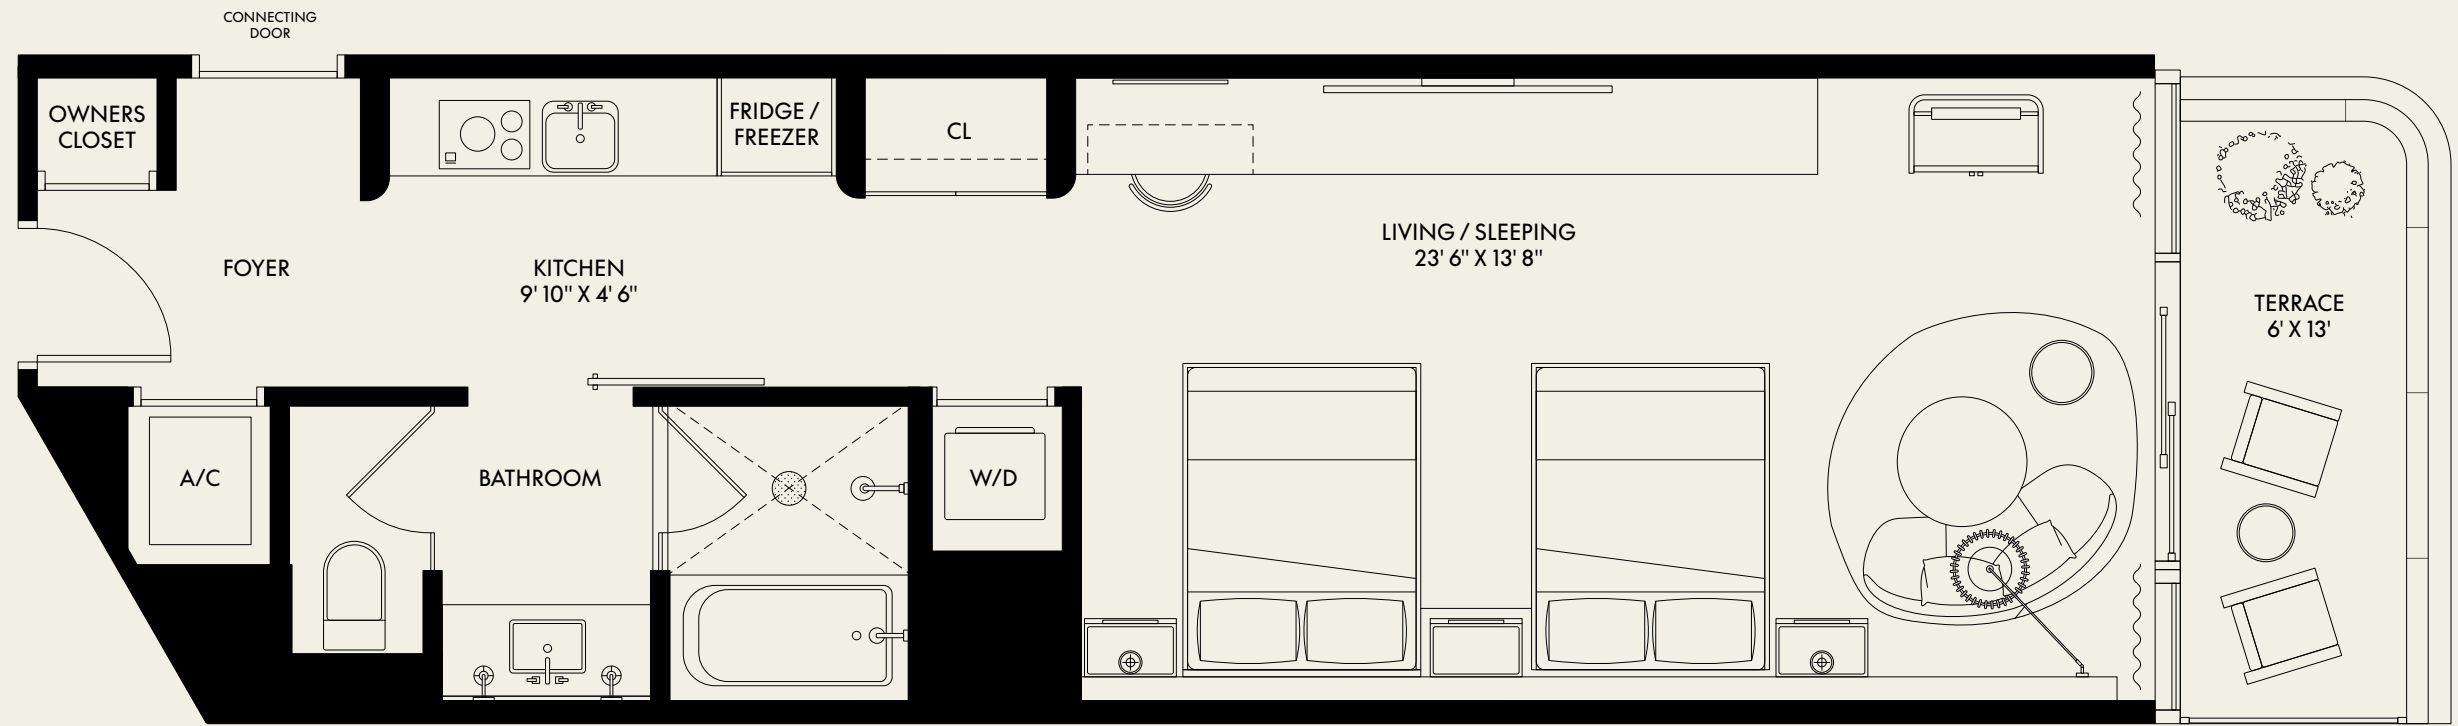

LEVEL 4—22

*BALCONIES VARY ON LEVELS 4, 5, 6, AND 7

SUITE 01

BEDROOM	2
BATHROOM	2.5
INTERIOR	1,568 SF
BALCONY	440 SF
TOTAL	2,008 SF

SUITE 02

BEDROOM	1
BATHROOM	1.5
INTERIOR	994 SF
BALCONY	--
TOTAL	994 SF

SUITE 03

BEDROOM	2
BATHROOM	2.5
INTERIOR	1,815 SF
BALCONY	370 SF
TOTAL	2,185 SF

SUITE 04

BEDROOM	STUDIO
BATHROOM	1
INTERIOR	696 SF
BALCONY	70 SF
TOTAL	766 SF

SUITE 05

BEDROOM	STUDIO
BATHROOM	1
INTERIOR	728 SF
BALCONY	70 SF
TOTAL	798 SF

SUITE 06

BEDROOM	STUDIO
BATHROOM	1
INTERIOR	696 SF
BALCONY	70 SF
TOTAL	766 SF

SUITE 07

BEDROOM	1
BATHROOM	1.5
INTERIOR	1,024 SF
BALCONY	110 SF
TOTAL	1,134 SF

SUITE 08

BEDROOM	1
BATHROOM	1.5
INTERIOR	1,024 SF
BALCONY	110 SF
TOTAL	1,134 SF

SUITE 09

BEDROOM	STUDIO
BATHROOM	1
INTERIOR	696 SF
BALCONY	70 SF
TOTAL	766 SF

SUITE 10

BEDROOM	STUDIO
BATHROOM	1
INTERIOR	696 SF
BALCONY	70 SF
TOTAL	766 SF

SUITE 11

BEDROOM	1
BATHROOM	1.5
INTERIOR	1,118 SF
BALCONY	150 SF
TOTAL	1,268 SF