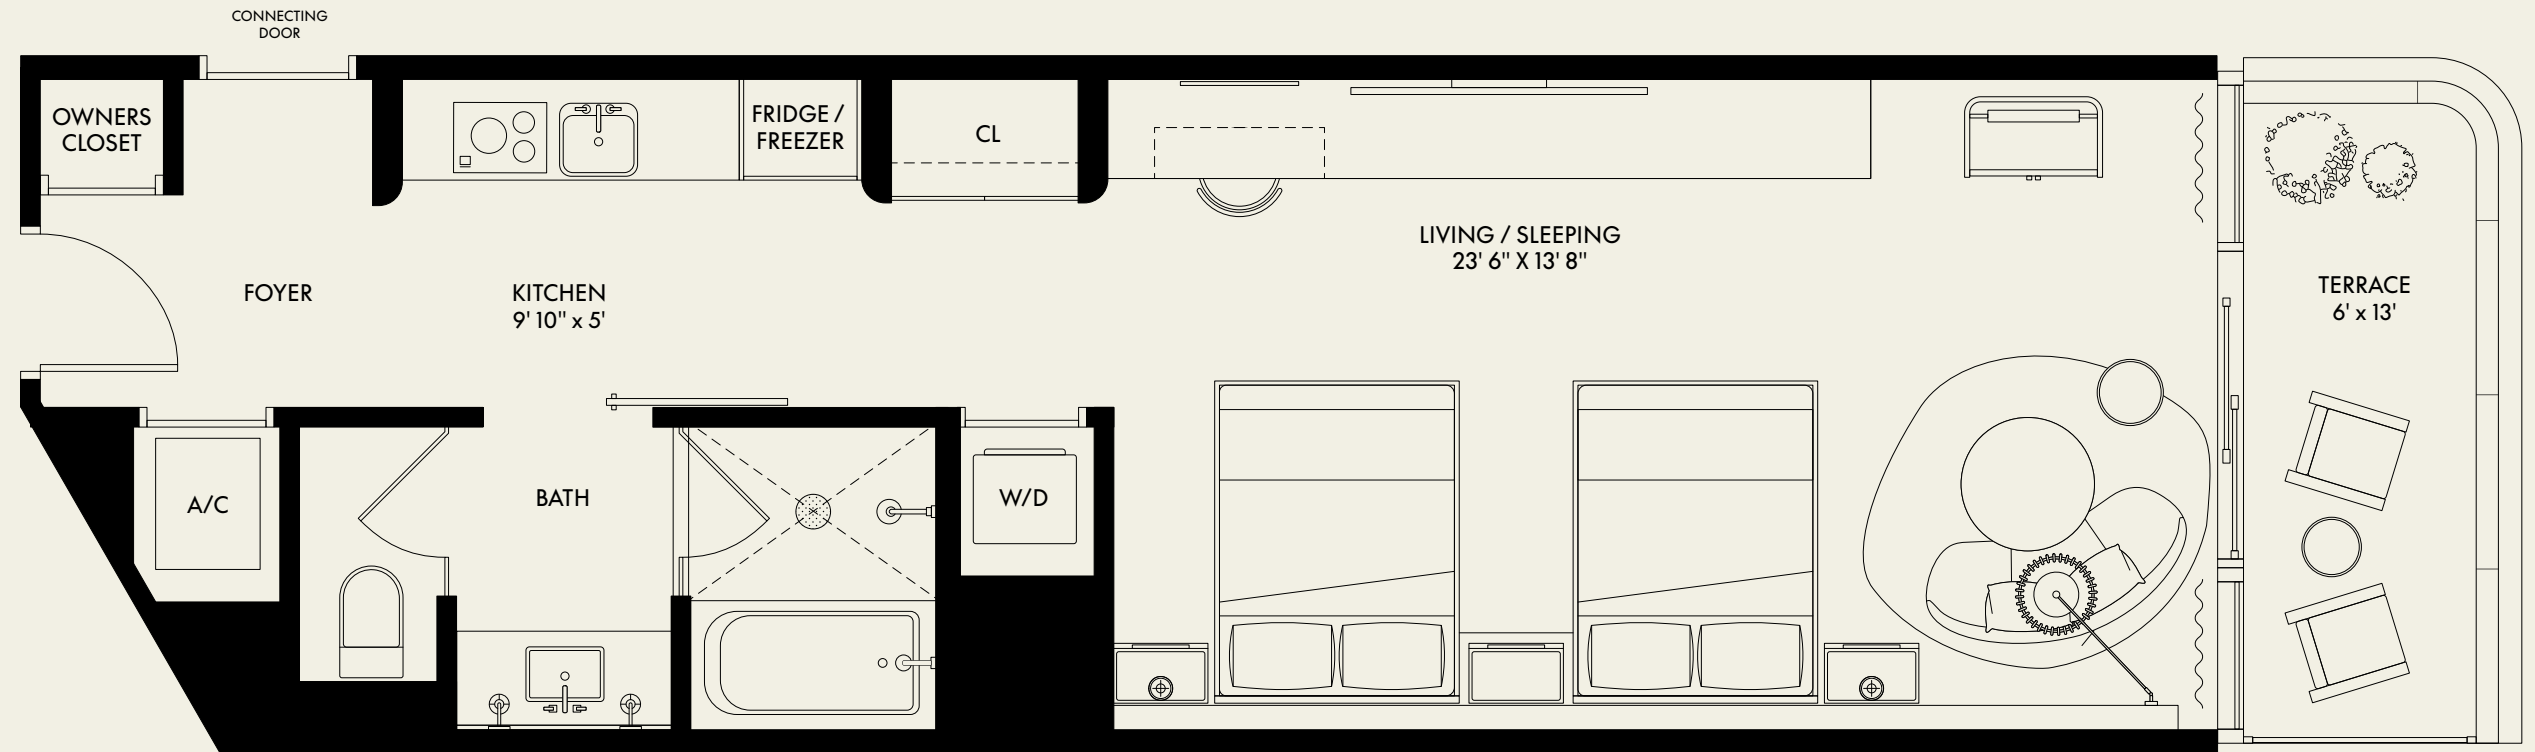

SUITE 06

BEDROOM	STUDIO
BATHROOM	1
INTERIOR	696 SF
BALCONY	70 SF
TOTAL	766 SF

SUITE 07

BEDROOM	1
BATHROOM	1.5
INTERIOR	1,024 SF
BALCONY	110 SF
TOTAL	1,134 SF

SUITE 08

BEDROOM	1
BATHROOM	1.5
INTERIOR	1,024 SF
BALCONY	110 SF
TOTAL	1,134 SF

SUITE 09

BEDROOM	STUDIO
BATHROOM	1
INTERIOR	696 SF
BALCONY	70 SF
TOTAL	766 SF

SUITE 10

BEDROOM	STUDIO
BATHROOM	1
INTERIOR	696 SF
BALCONY	70 SF
TOTAL	766 SF

SUITE 11

BEDROOM	1
BATHROOM	1.5
INTERIOR	1,118 SF
BALCONY	150 SF
TOTAL	1,268 SF