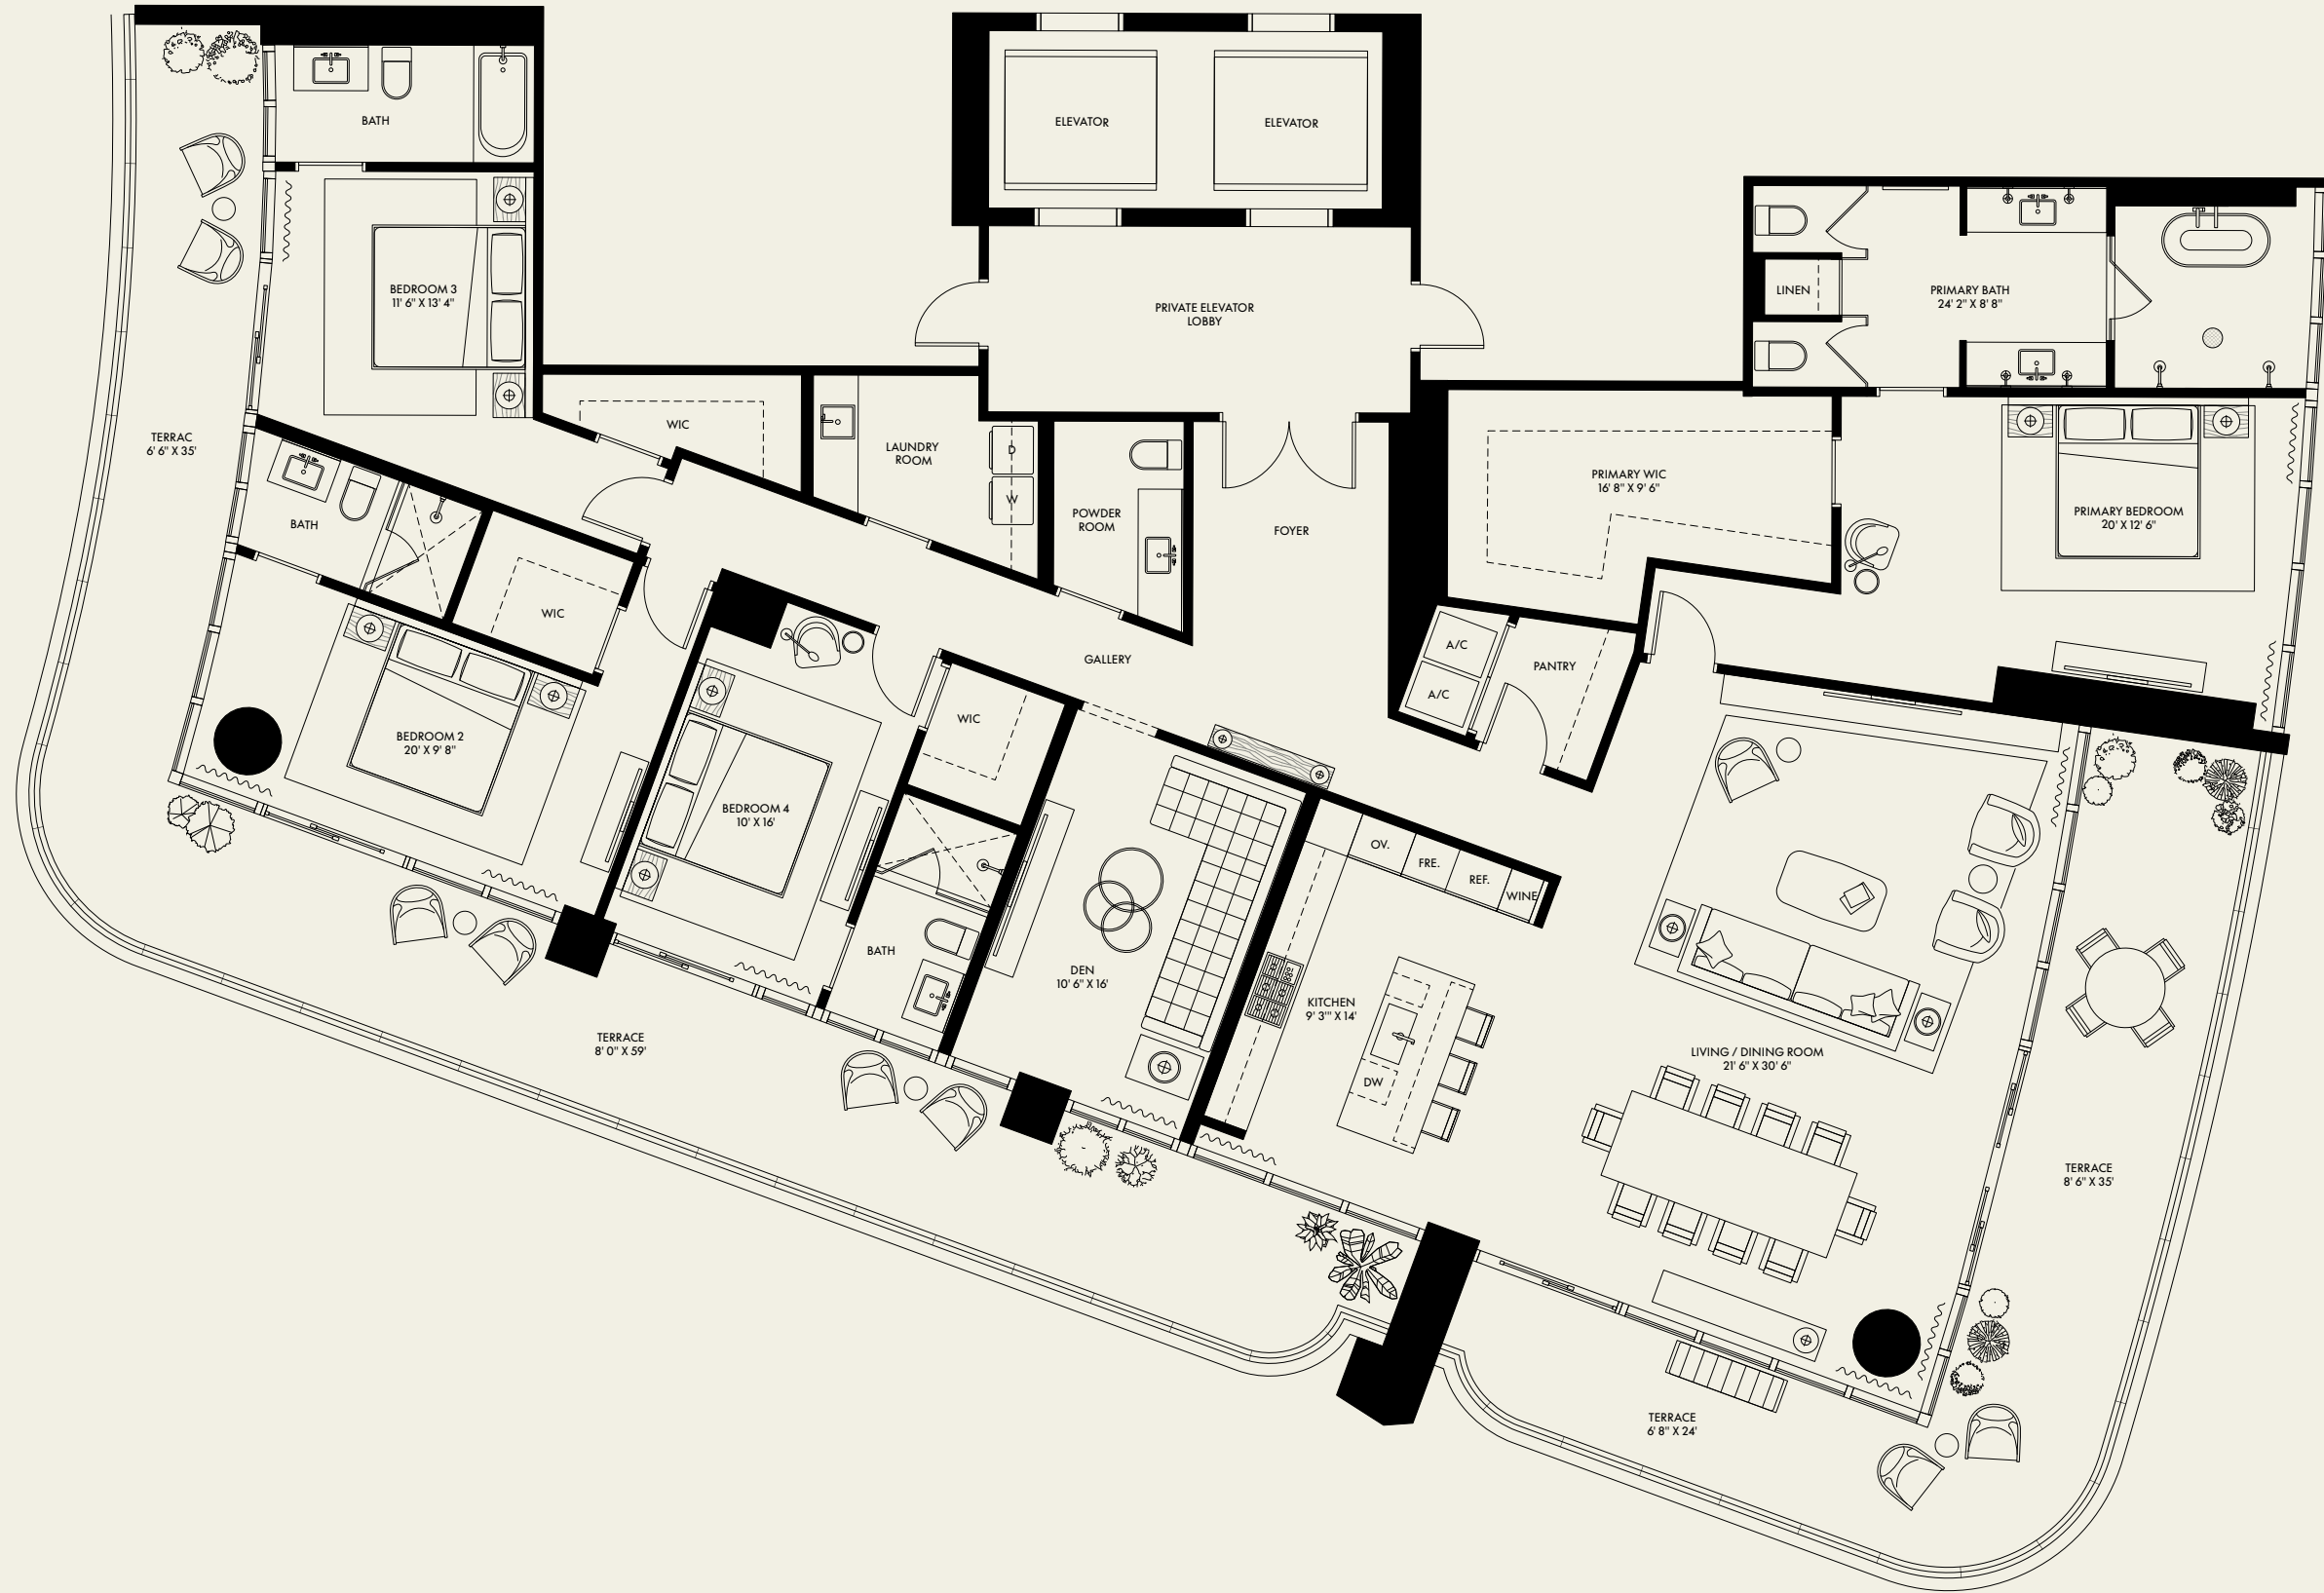

RESIDENCE A
4BR + DEN | 3,462 SF

RESIDENCE B
2BR + DEN | 2,388 SF

RESIDENCE C
3BR + DEN | 3,148 SF

RESIDENCE D
3BR + DEN | 3,250 SF

RESIDENCE A

BEDROOM	4 + DEN
BATHROOM	4.5
INTERIOR	3,462 SF
BALCONY	1,150 SF
TOTAL	4,612 SF

RESIDENCE B

BEDROOM	2 + DEN
BATHROOM	3
INTERIOR	2,388 SF
BALCONY	290 SF
TOTAL	2,678 SF

RESIDENCE C

BEDROOM	3 + DEN
BATHROOM	4
INTERIOR	3,148 SF
BALCONY	400 SF
TOTAL	3,548 SF

RESIDENCE D

BEDROOM	3 + DEN
BATHROOM	4
INTERIOR	3,250 SF
BALCONY	390 SF
TOTAL	3,640 SF

LEVEL 4—22

*BALCONIES VARY ON LEVELS 4, 5, 6, AND 7

SUITE 01

BEDROOM	2
BATHROOM	2.5
INTERIOR	1,568 SF
BALCONY	440 SF
TOTAL	2,008 SF

SUITE 02

BEDROOM	1
BATHROOM	1.5
INTERIOR	994 SF
BALCONY	--
TOTAL	994 SF

SUITE 03

BEDROOM	2
BATHROOM	2.5
INTERIOR	1,815 SF
BALCONY	370 SF
TOTAL	2,185 SF

SUITE 04

BEDROOM	STUDIO
BATHROOM	1
INTERIOR	696 SF
BALCONY	70 SF
TOTAL	766 SF

SUITE 05

BEDROOM	STUDIO
BATHROOM	1
INTERIOR	728 SF
BALCONY	70 SF
TOTAL	798 SF