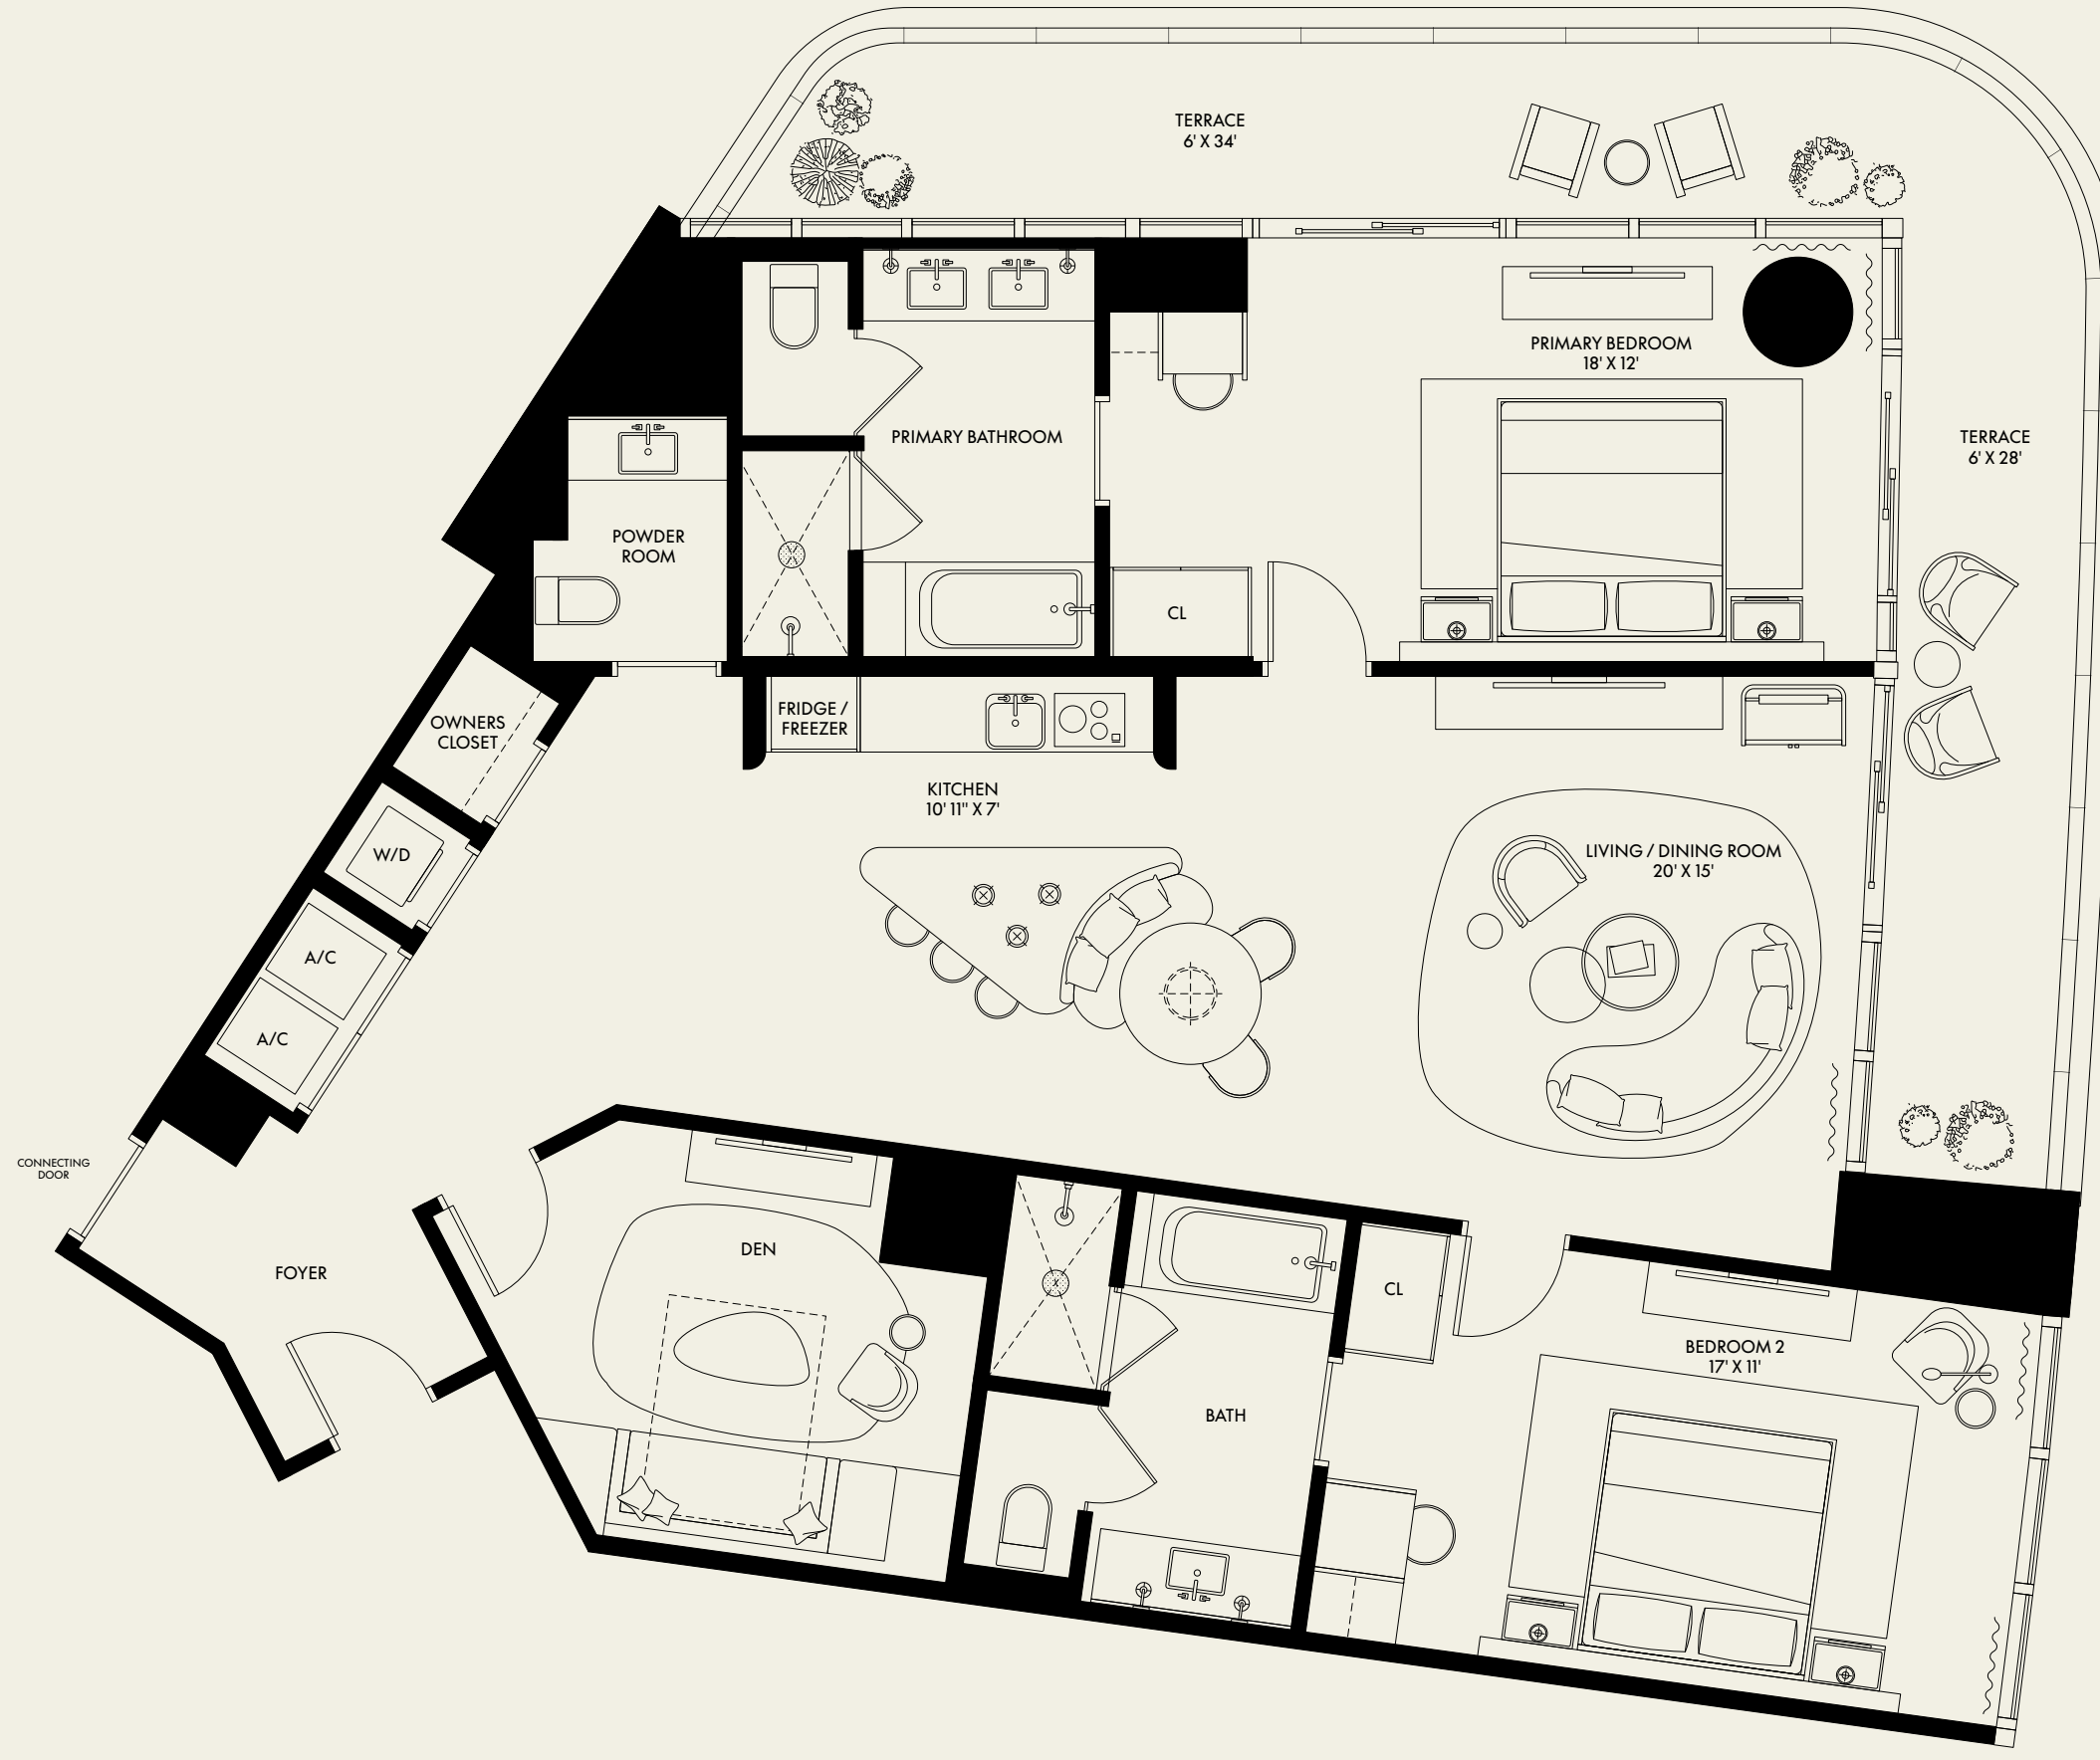

RESIDENCE B

BEDROOM	2 + DEN
BATHROOM	3
INTERIOR	2,388 SF
BALCONY	290 SF
TOTAL	2,678 SF

RESIDENCE C

BEDROOM	3 + DEN
BATHROOM	4
INTERIOR	3,148 SF
BALCONY	400 SF
TOTAL	3,548 SF

RESIDENCE D

BEDROOM	3 + DEN
BATHROOM	4
INTERIOR	3,250 SF
BALCONY	390 SF
TOTAL	3,640 SF

LEVEL 4—22

*BALCONIES VARY ON LEVELS 4, 5, 6, AND 7

SUITE 01

BEDROOM	2
BATHROOM	2.5
INTERIOR	1,568 SF
BALCONY	440 SF
TOTAL	2,008 SF

SUITE 02

BEDROOM	1
BATHROOM	1.5
INTERIOR	994 SF
BALCONY	--
TOTAL	994 SF

SUITE 03

BEDROOM	2
BATHROOM	2.5
INTERIOR	1,815 SF
BALCONY	370 SF
TOTAL	2,185 SF

SUITE 04

BEDROOM	STUDIO
BATHROOM	1
INTERIOR	696 SF
BALCONY	70 SF
TOTAL	766 SF

SUITE 05

BEDROOM	STUDIO
BATHROOM	1
INTERIOR	728 SF
BALCONY	70 SF
TOTAL	798 SF

SUITE 06

BEDROOM	STUDIO
BATHROOM	1
INTERIOR	696 SF
BALCONY	70 SF
TOTAL	766 SF

SUITE 07

BEDROOM	1
BATHROOM	1.5
INTERIOR	1,024 SF
BALCONY	110 SF
TOTAL	1,134 SF

SUITE 08

BEDROOM	1
BATHROOM	1.5
INTERIOR	1,024 SF
BALCONY	110 SF
TOTAL	1,134 SF