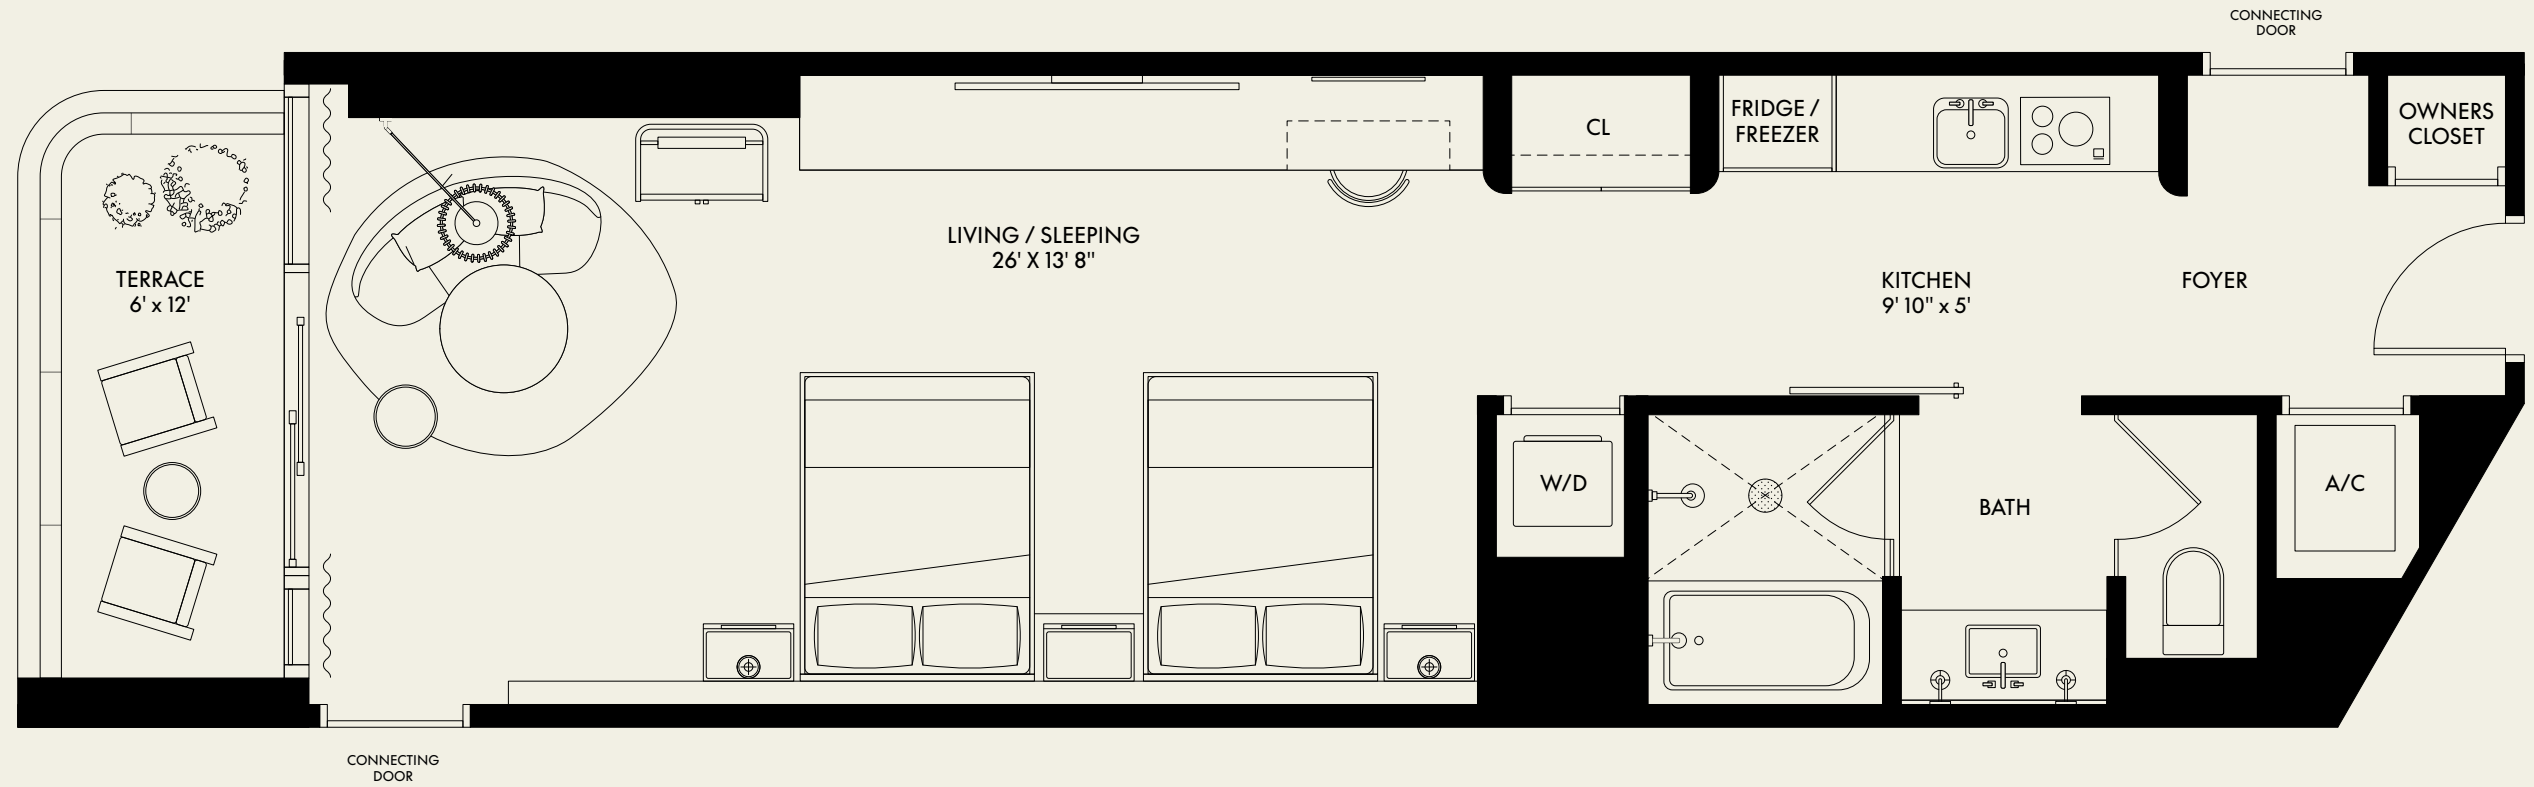

LEVEL 4—22

*BALCONIES VARY ON LEVELS 4, 5, 6, AND 7

SUITE 01

BEDROOM	2
BATHROOM	2.5
INTERIOR	1,568 SF
BALCONY	440 SF
TOTAL	2,008 SF

SUITE 02

BEDROOM	1
BATHROOM	1.5
INTERIOR	994 SF
BALCONY	--
TOTAL	994 SF

SUITE 03

BEDROOM	2
BATHROOM	2.5
INTERIOR	1,815 SF
BALCONY	370 SF
TOTAL	2,185 SF

SUITE 04

BEDROOM	STUDIO
BATHROOM	1
INTERIOR	696 SF
BALCONY	70 SF
TOTAL	766 SF

SUITE 05

BEDROOM	STUDIO
BATHROOM	1
INTERIOR	728 SF
BALCONY	70 SF
TOTAL	798 SF

SUITE 06

BEDROOM	STUDIO
BATHROOM	1
INTERIOR	696 SF
BALCONY	70 SF
TOTAL	766 SF

SUITE 07

BEDROOM	1
BATHROOM	1.5
INTERIOR	1,024 SF
BALCONY	110 SF
TOTAL	1,134 SF

SUITE 08

BEDROOM	1
BATHROOM	1.5
INTERIOR	1,024 SF
BALCONY	110 SF
TOTAL	1,134 SF

SUITE 09

BEDROOM	STUDIO
BATHROOM	1
INTERIOR	696 SF
BALCONY	70 SF
TOTAL	766 SF

SUITE 10

BEDROOM	STUDIO
BATHROOM	1
INTERIOR	696 SF
BALCONY	70 SF
TOTAL	766 SF

SUITE 11

BEDROOM	1
BATHROOM	1.5
INTERIOR	1,118 SF
BALCONY	150 SF
TOTAL	1,268 SF