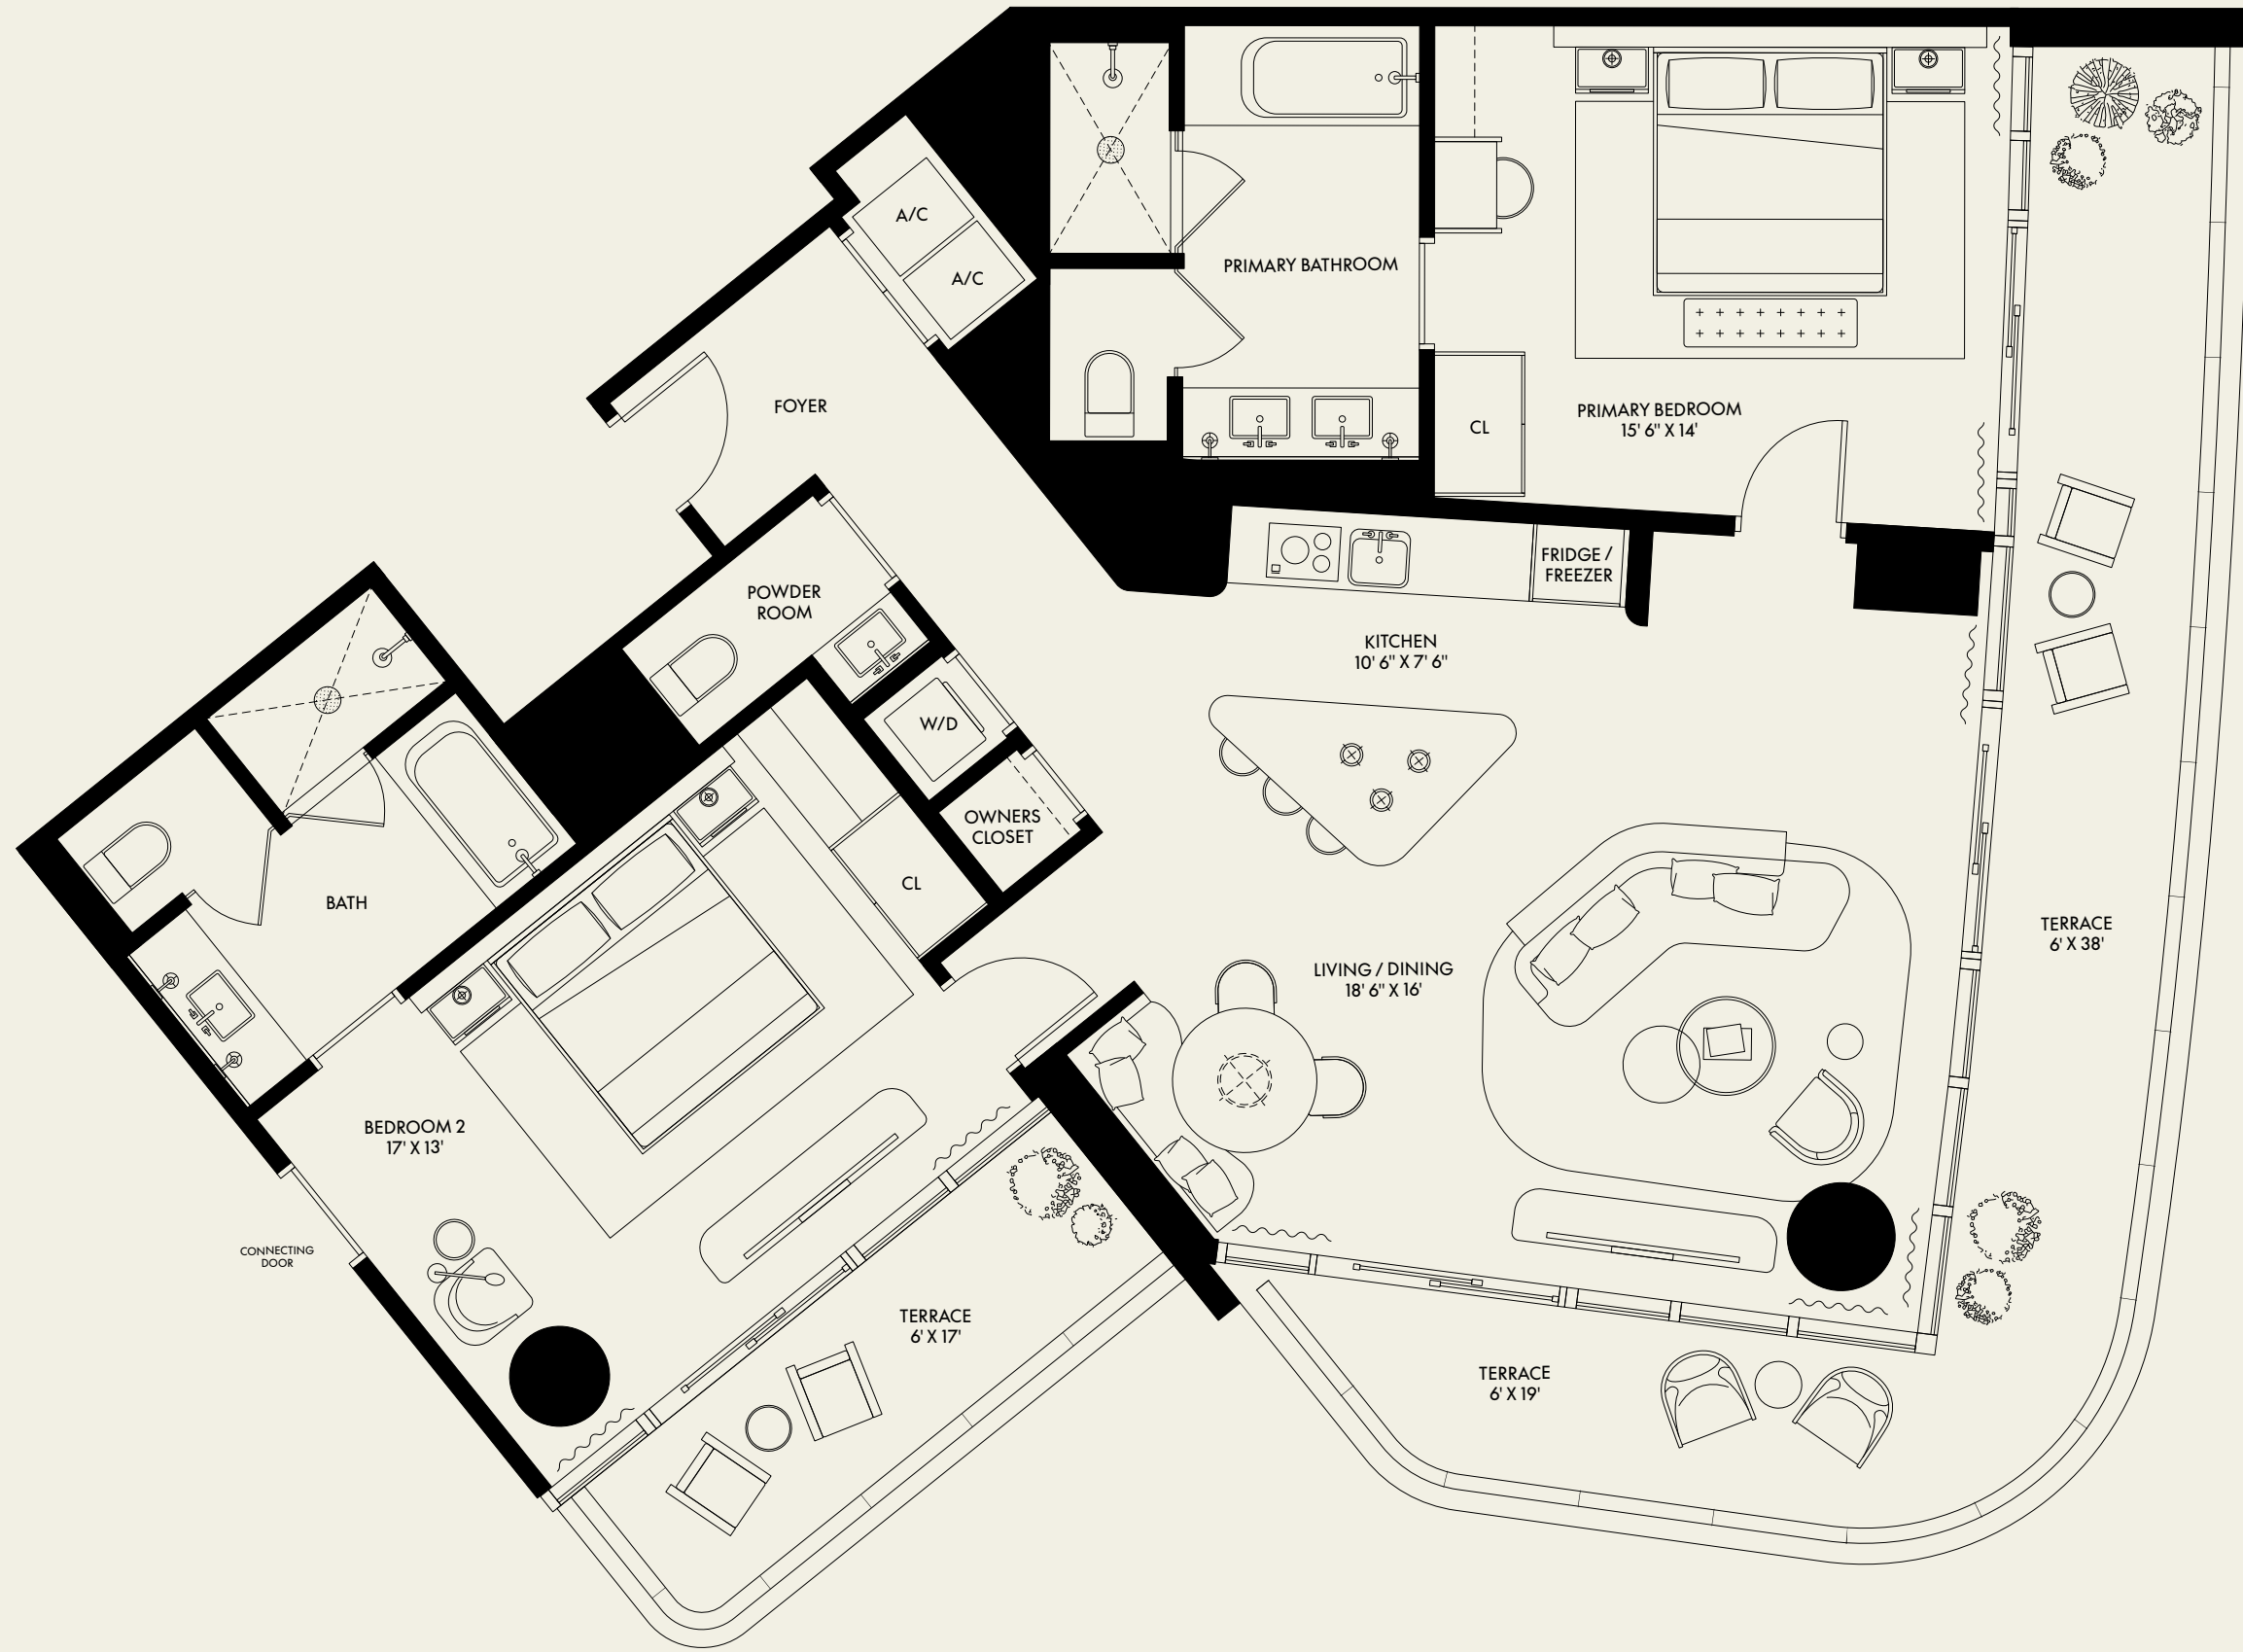

RESIDENCE A
4BR + DEN | 3,462 SF

RESIDENCE B
2BR + DEN | 2,388 SF

RESIDENCE C
3BR + DEN | 3,148 SF

RESIDENCE D
3BR + DEN | 3,250 SF

RESIDENCE A

BEDROOM	4 + DEN
BATHROOM	4.5
INTERIOR	3,462 SF
BALCONY	1,150 SF
TOTAL	4,612 SF

RESIDENCE B

BEDROOM	2 + DEN
BATHROOM	3
INTERIOR	2,388 SF
BALCONY	290 SF
TOTAL	2,678 SF

RESIDENCE C

BEDROOM	3 + DEN
BATHROOM	4
INTERIOR	3,148 SF
BALCONY	400 SF
TOTAL	3,548 SF

RESIDENCE D

BEDROOM	3 + DEN
BATHROOM	4
INTERIOR	3,250 SF
BALCONY	390 SF
TOTAL	3,640 SF

LEVEL 4—22

*BALCONIES VARY ON LEVELS 4, 5, 6, AND 7

SUITE 01

BEDROOM	2
BATHROOM	2.5
INTERIOR	1,568 SF
BALCONY	440 SF
TOTAL	2,008 SF

SUITE 02

BEDROOM	1
BATHROOM	1.5
INTERIOR	994 SF
BALCONY	--
TOTAL	994 SF

SUITE 03

BEDROOM	2
BATHROOM	2.5
INTERIOR	1,815 SF
BALCONY	370 SF
TOTAL	2,185 SF

SUITE 04

BEDROOM	STUDIO
BATHROOM	1
INTERIOR	696 SF
BALCONY	70 SF
TOTAL	766 SF

SUITE 05

BEDROOM	STUDIO
BATHROOM	1
INTERIOR	728 SF
BALCONY	70 SF
TOTAL	798 SF