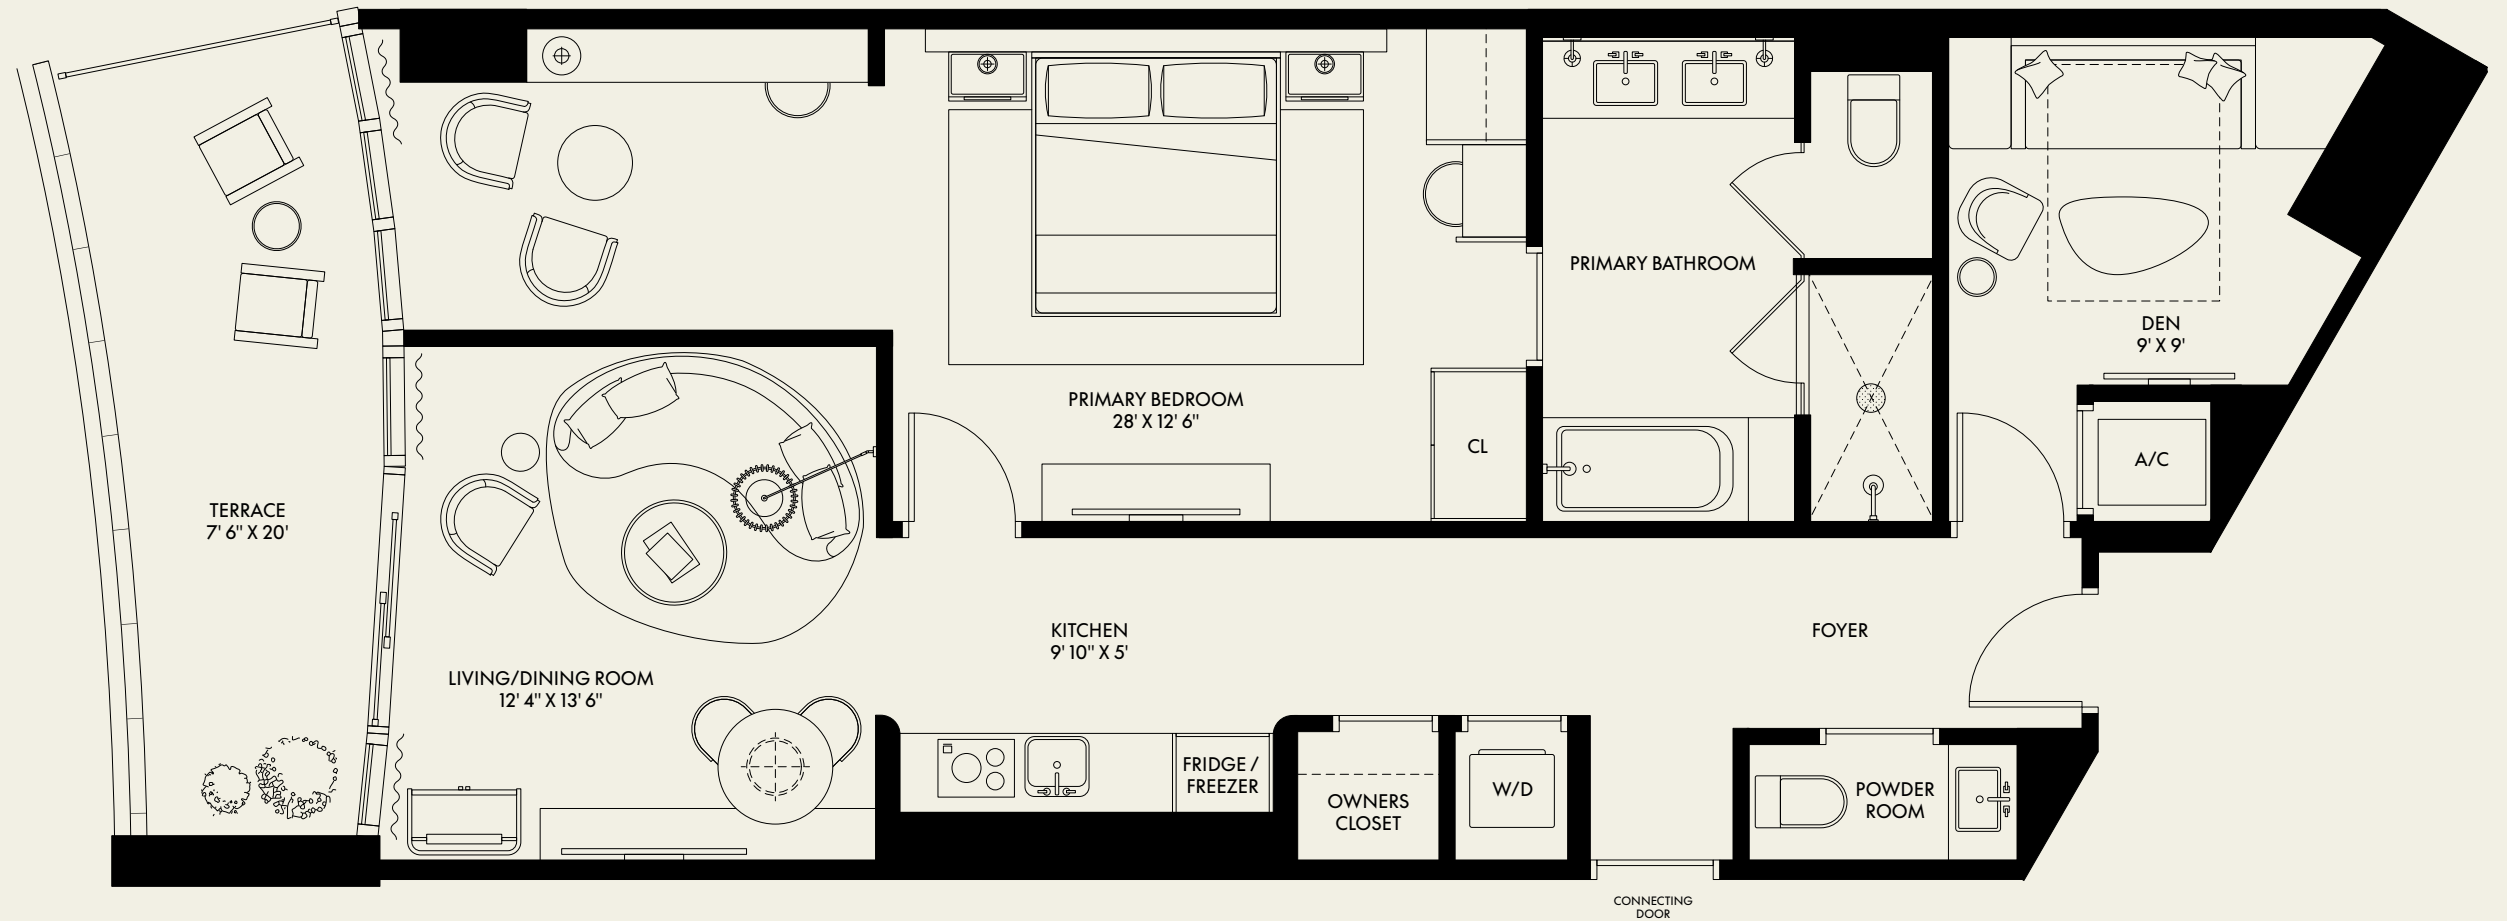

SUITE 06

BEDROOM	STUDIO
BATHROOM	1
INTERIOR	696 SF
BALCONY	70 SF
TOTAL	766 SF

SUITE 07

BEDROOM	1
BATHROOM	1.5
INTERIOR	1,024 SF
BALCONY	110 SF
TOTAL	1,134 SF

SUITE 08

BEDROOM	1
BATHROOM	1.5
INTERIOR	1,024 SF
BALCONY	110 SF
TOTAL	1,134 SF

SUITE 09

BEDROOM	STUDIO
BATHROOM	1
INTERIOR	696 SF
BALCONY	70 SF
TOTAL	766 SF

SUITE 10

BEDROOM	STUDIO
BATHROOM	1
INTERIOR	696 SF
BALCONY	70 SF
TOTAL	766 SF

SUITE 11

BEDROOM	1
BATHROOM	1.5
INTERIOR	1,118 SF
BALCONY	150 SF
TOTAL	1,268 SF

SUITE 12

BEDROOM	1
BATHROOM	1.5
INTERIOR	1,024 SF
BALCONY	110 SF
TOTAL	1,134 SF

SUITE 13

BEDROOM	STUDIO
BATHROOM	1
INTERIOR	696 SF
BALCONY	70 SF
TOTAL	766 SF

SUITE 14

BEDROOM	STUDIO
BATHROOM	1
INTERIOR	578 SF
BALCONY	70 SF
TOTAL	648 SF

SUITE 15

BEDROOM	2
BATHROOM	2.5
INTERIOR	1,922 SF
BALCONY	180 SF
TOTAL	2,102 SF