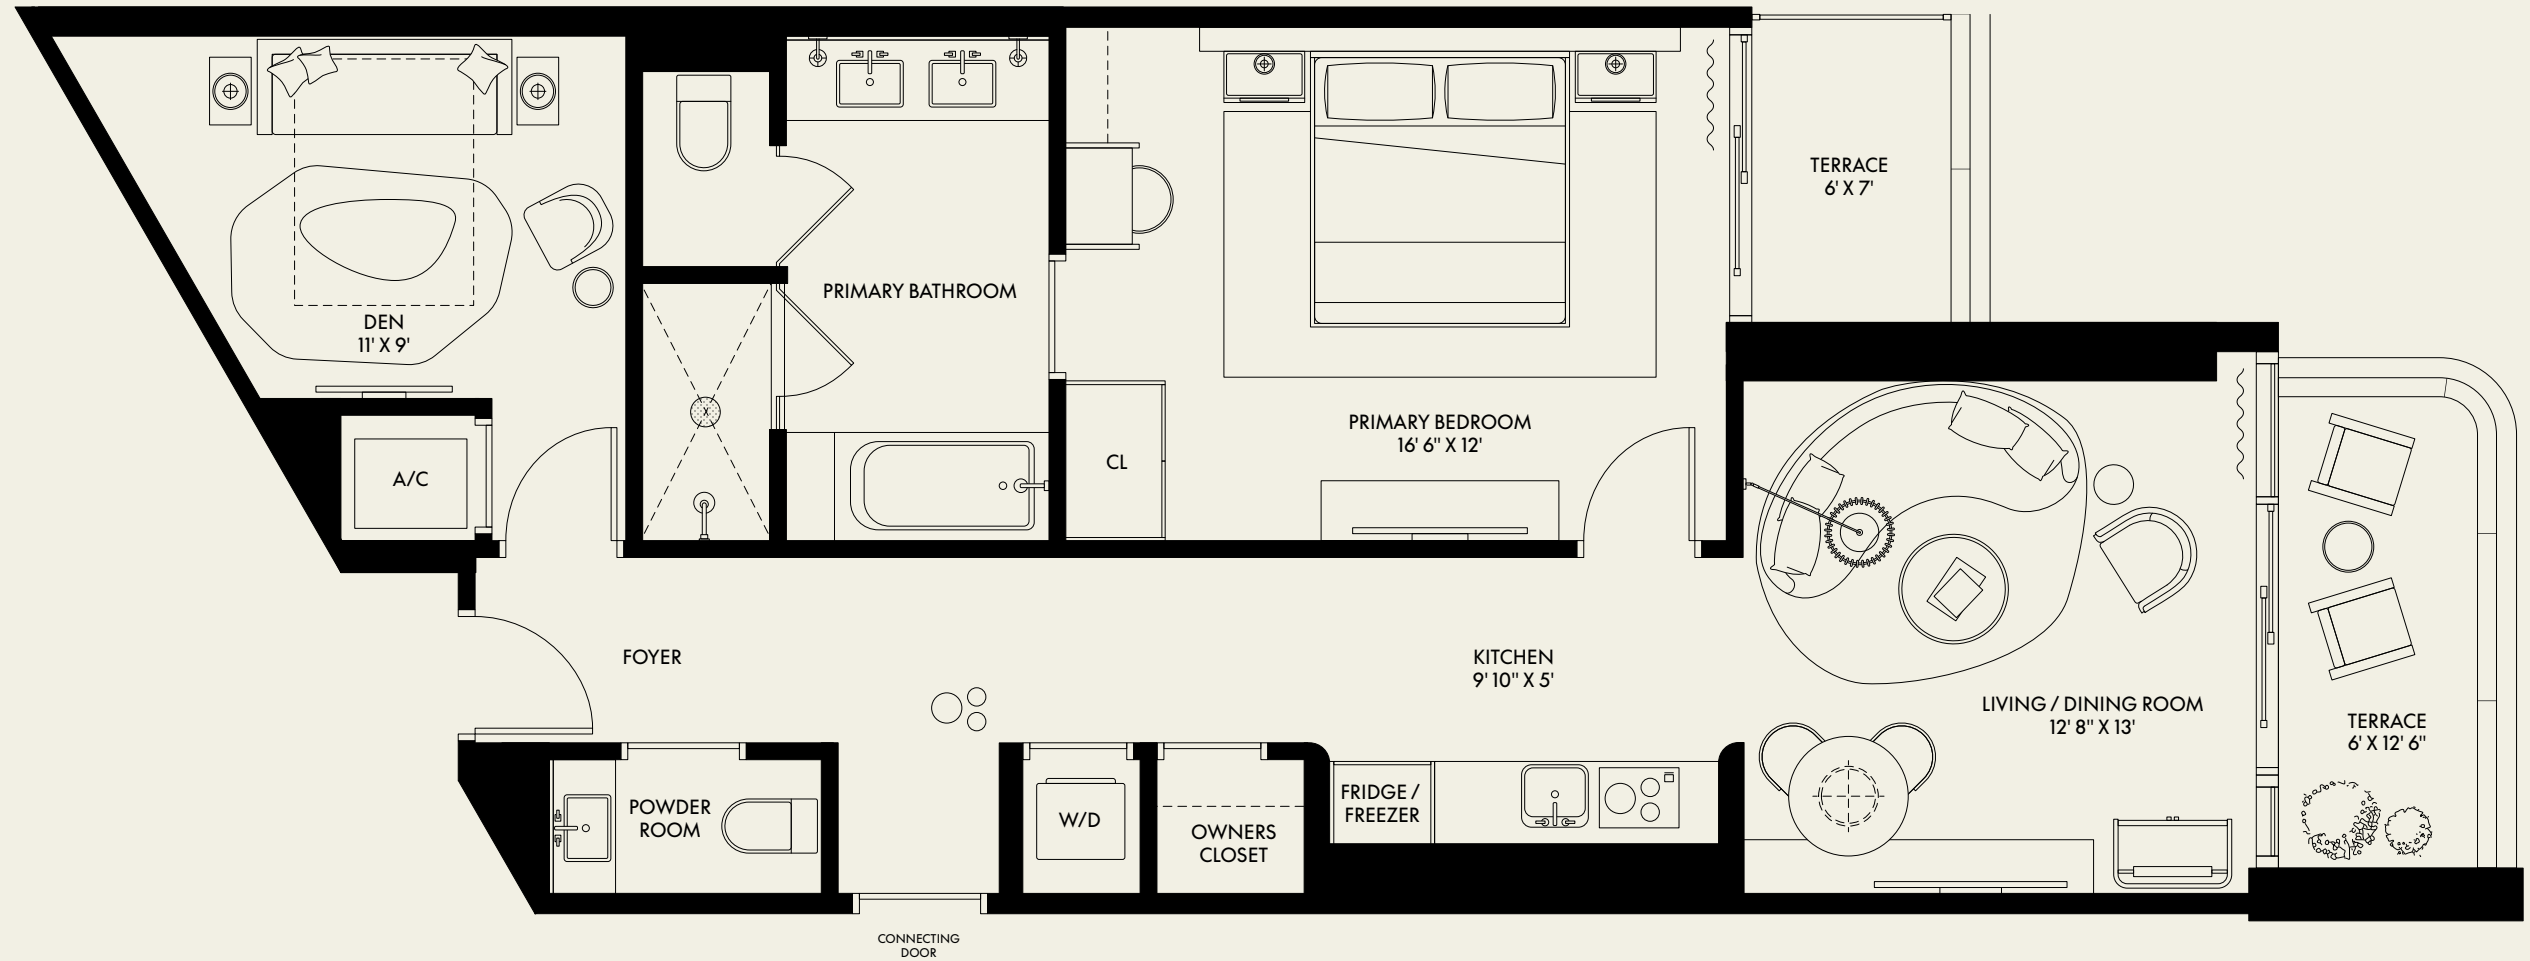

LEVEL 4—22

*BALCONIES VARY ON LEVELS 4, 5, 6, AND 7

SUITE 01

BEDROOM	2
BATHROOM	2.5
INTERIOR	1,568 SF
BALCONY	440 SF
TOTAL	2,008 SF

SUITE 02

BEDROOM	1
BATHROOM	1.5
INTERIOR	994 SF
BALCONY	--
TOTAL	994 SF

SUITE 03

BEDROOM	2
BATHROOM	2.5
INTERIOR	1,815 SF
BALCONY	370 SF
TOTAL	2,185 SF

SUITE 04

BEDROOM	STUDIO
BATHROOM	1
INTERIOR	696 SF
BALCONY	70 SF
TOTAL	766 SF

SUITE 05

BEDROOM	STUDIO
BATHROOM	1
INTERIOR	728 SF
BALCONY	70 SF
TOTAL	798 SF

SUITE 06

BEDROOM	STUDIO
BATHROOM	1
INTERIOR	696 SF
BALCONY	70 SF
TOTAL	766 SF

SUITE 07

BEDROOM	1
BATHROOM	1.5
INTERIOR	1,024 SF
BALCONY	110 SF
TOTAL	1,134 SF

SUITE 08

BEDROOM	1
BATHROOM	1.5
INTERIOR	1,024 SF
BALCONY	110 SF
TOTAL	1,134 SF

SUITE 09

BEDROOM	STUDIO
BATHROOM	1
INTERIOR	696 SF
BALCONY	70 SF
TOTAL	766 SF

SUITE 10

BEDROOM	STUDIO
BATHROOM	1
INTERIOR	696 SF
BALCONY	70 SF
TOTAL	766 SF

SUITE 11

BEDROOM	1
BATHROOM	1.5
INTERIOR	1,118 SF
BALCONY	150 SF
TOTAL	1,268 SF