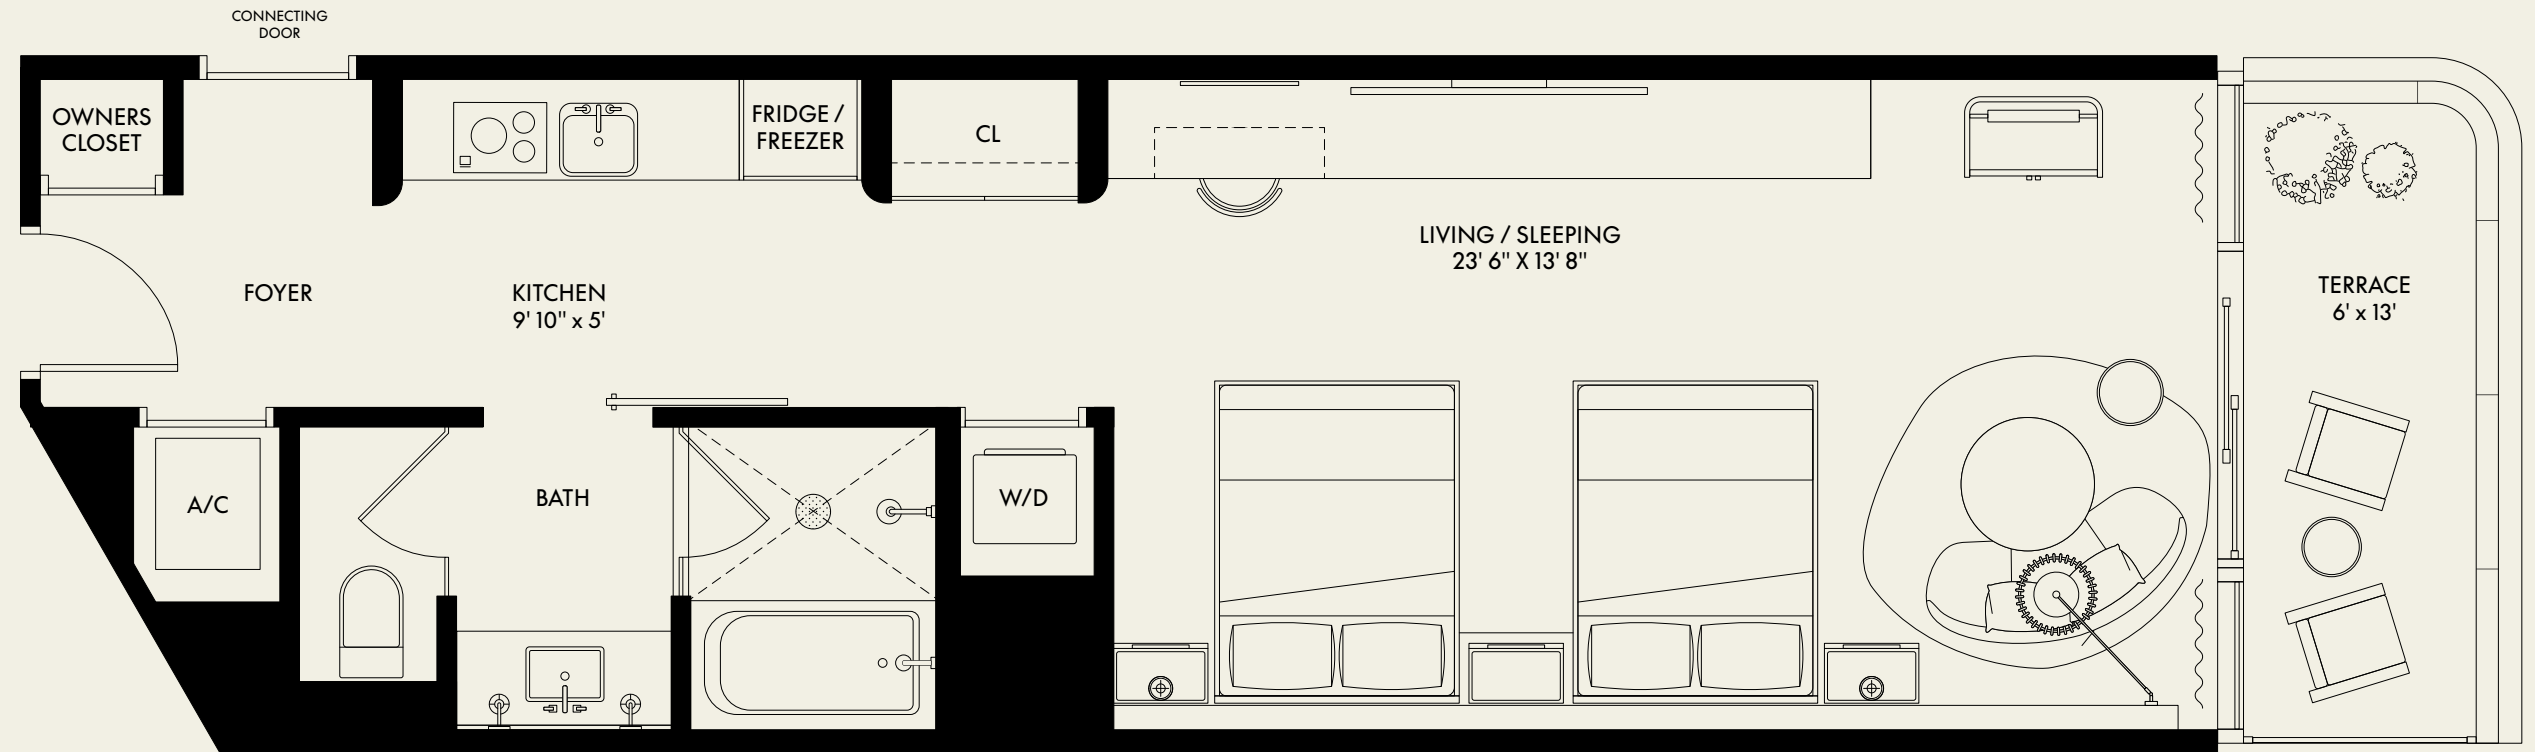

SUITE 09

BEDROOM	STUDIO
BATHROOM	1
INTERIOR	696 SF
BALCONY	70 SF
TOTAL	766 SF

SUITE 10

BEDROOM	STUDIO
BATHROOM	1
INTERIOR	696 SF
BALCONY	70 SF
TOTAL	766 SF

SUITE 11

BEDROOM	1
BATHROOM	1.5
INTERIOR	1,118 SF
BALCONY	150 SF
TOTAL	1,268 SF

SUITE 12

BEDROOM	1
BATHROOM	1.5
INTERIOR	1,024 SF
BALCONY	110 SF
TOTAL	1,134 SF

SUITE 13

BEDROOM	STUDIO
BATHROOM	1
INTERIOR	696 SF
BALCONY	70 SF
TOTAL	766 SF

SUITE 14

BEDROOM	STUDIO
BATHROOM	1
INTERIOR	578 SF
BALCONY	70 SF
TOTAL	648 SF

SUITE 15

BEDROOM	2
BATHROOM	2.5
INTERIOR	1,922 SF
BALCONY	180 SF
TOTAL	2,102 SF