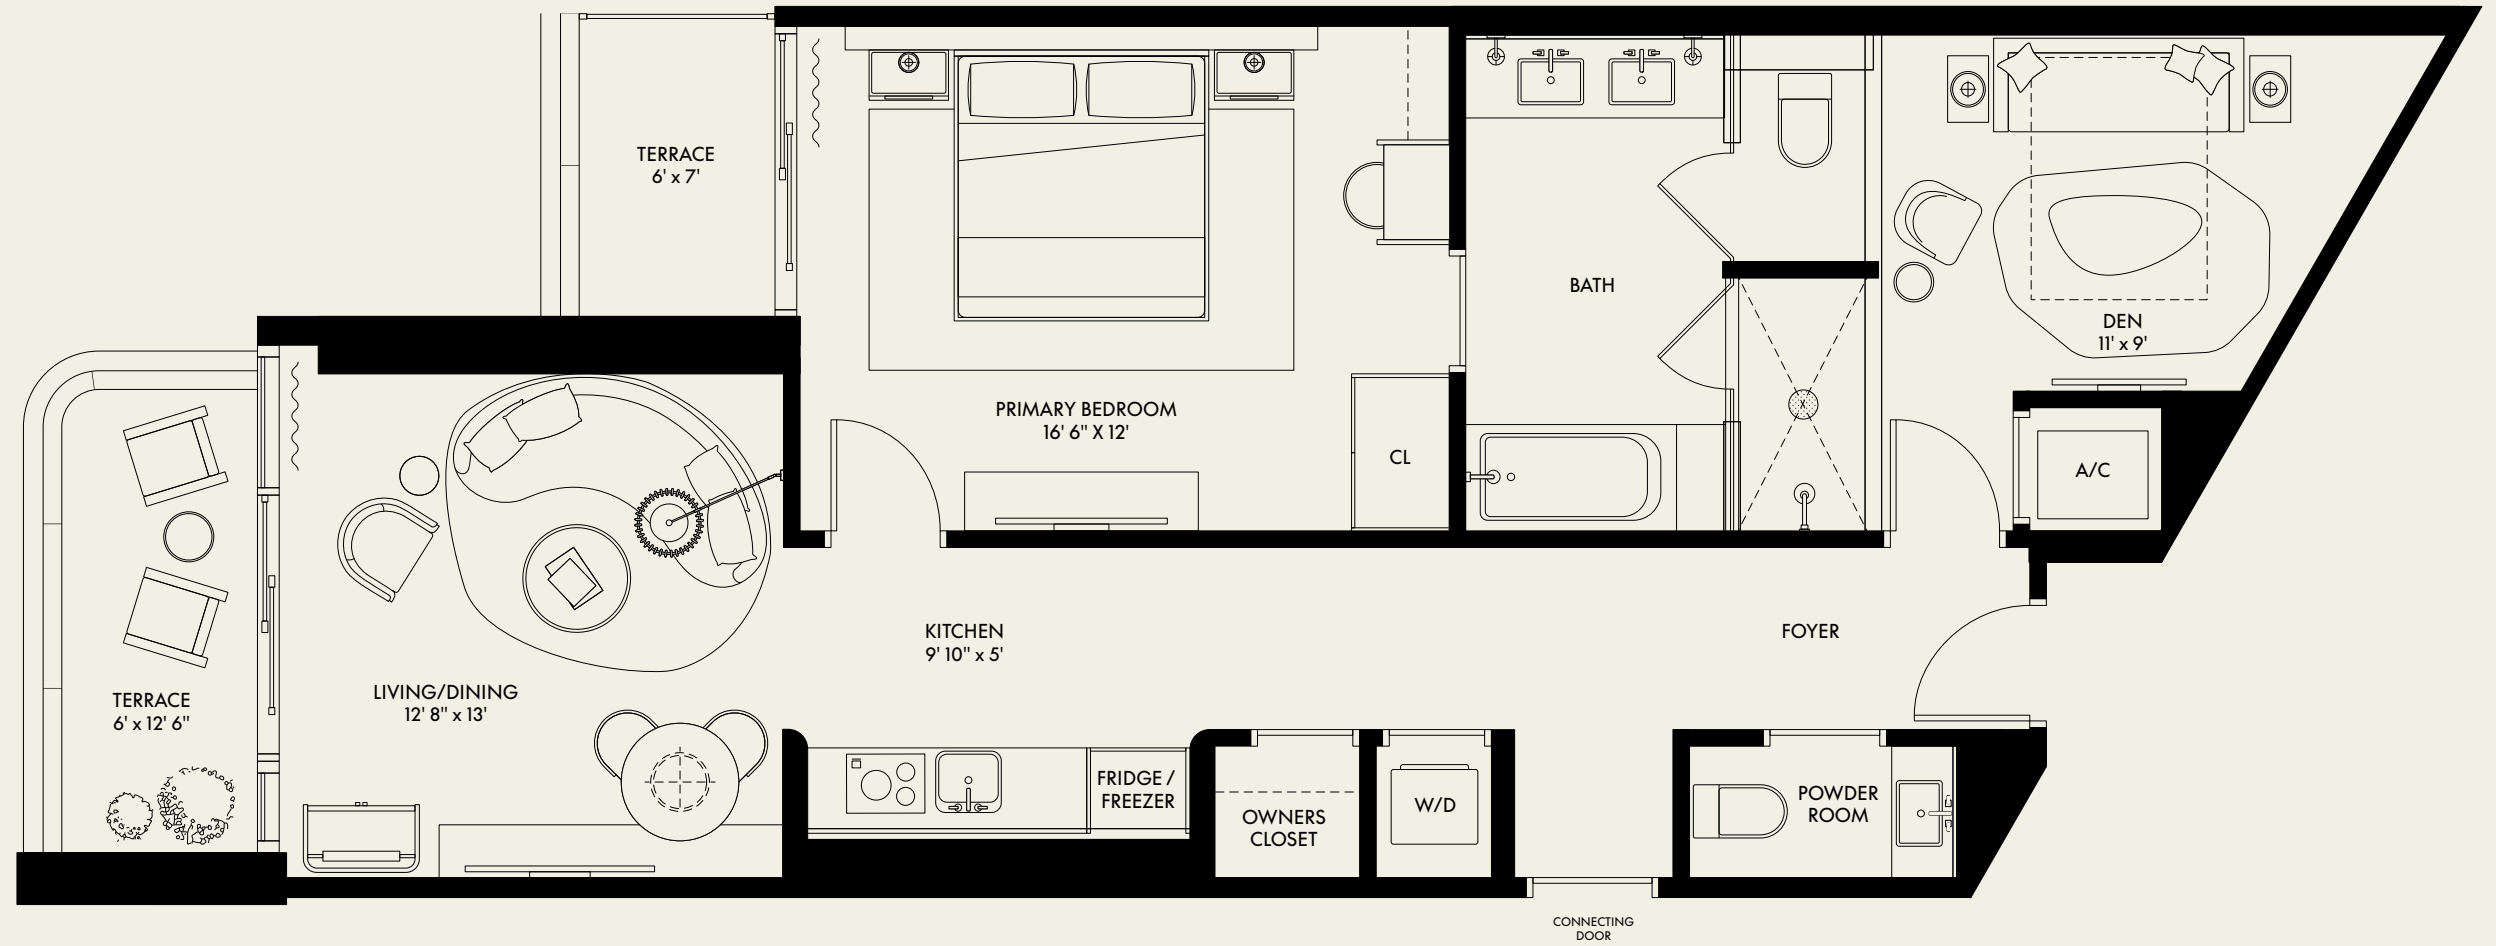

LEVEL 4—22

*BALCONIES VARY ON LEVELS 4, 5, 6, AND 7

SUITE 01

BEDROOM	2
BATHROOM	2.5
INTERIOR	1,568 SF
BALCONY	440 SF
TOTAL	2,008 SF

SUITE 02

BEDROOM	1
BATHROOM	1.5
INTERIOR	994 SF
BALCONY	--
TOTAL	994 SF

SUITE 03

BEDROOM	2
BATHROOM	2.5
INTERIOR	1,815 SF
BALCONY	370 SF
TOTAL	2,185 SF

SUITE 04

BEDROOM	STUDIO
BATHROOM	1
INTERIOR	696 SF
BALCONY	70 SF
TOTAL	766 SF

SUITE 05

BEDROOM	STUDIO
BATHROOM	1
INTERIOR	728 SF
BALCONY	70 SF
TOTAL	798 SF

SUITE 06

BEDROOM	STUDIO
BATHROOM	1
INTERIOR	696 SF
BALCONY	70 SF
TOTAL	766 SF

SUITE 07

BEDROOM	1
BATHROOM	1.5
INTERIOR	1,024 SF
BALCONY	110 SF
TOTAL	1,134 SF

SUITE 08

BEDROOM	1
BATHROOM	1.5
INTERIOR	1,024 SF
BALCONY	110 SF
TOTAL	1,134 SF

SUITE 09

BEDROOM	STUDIO
BATHROOM	1
INTERIOR	696 SF
BALCONY	70 SF
TOTAL	766 SF

SUITE 10

BEDROOM	STUDIO
BATHROOM	1
INTERIOR	696 SF
BALCONY	70 SF
TOTAL	766 SF

SUITE 11

BEDROOM	1
BATHROOM	1.5
INTERIOR	1,118 SF
BALCONY	150 SF
TOTAL	1,268 SF