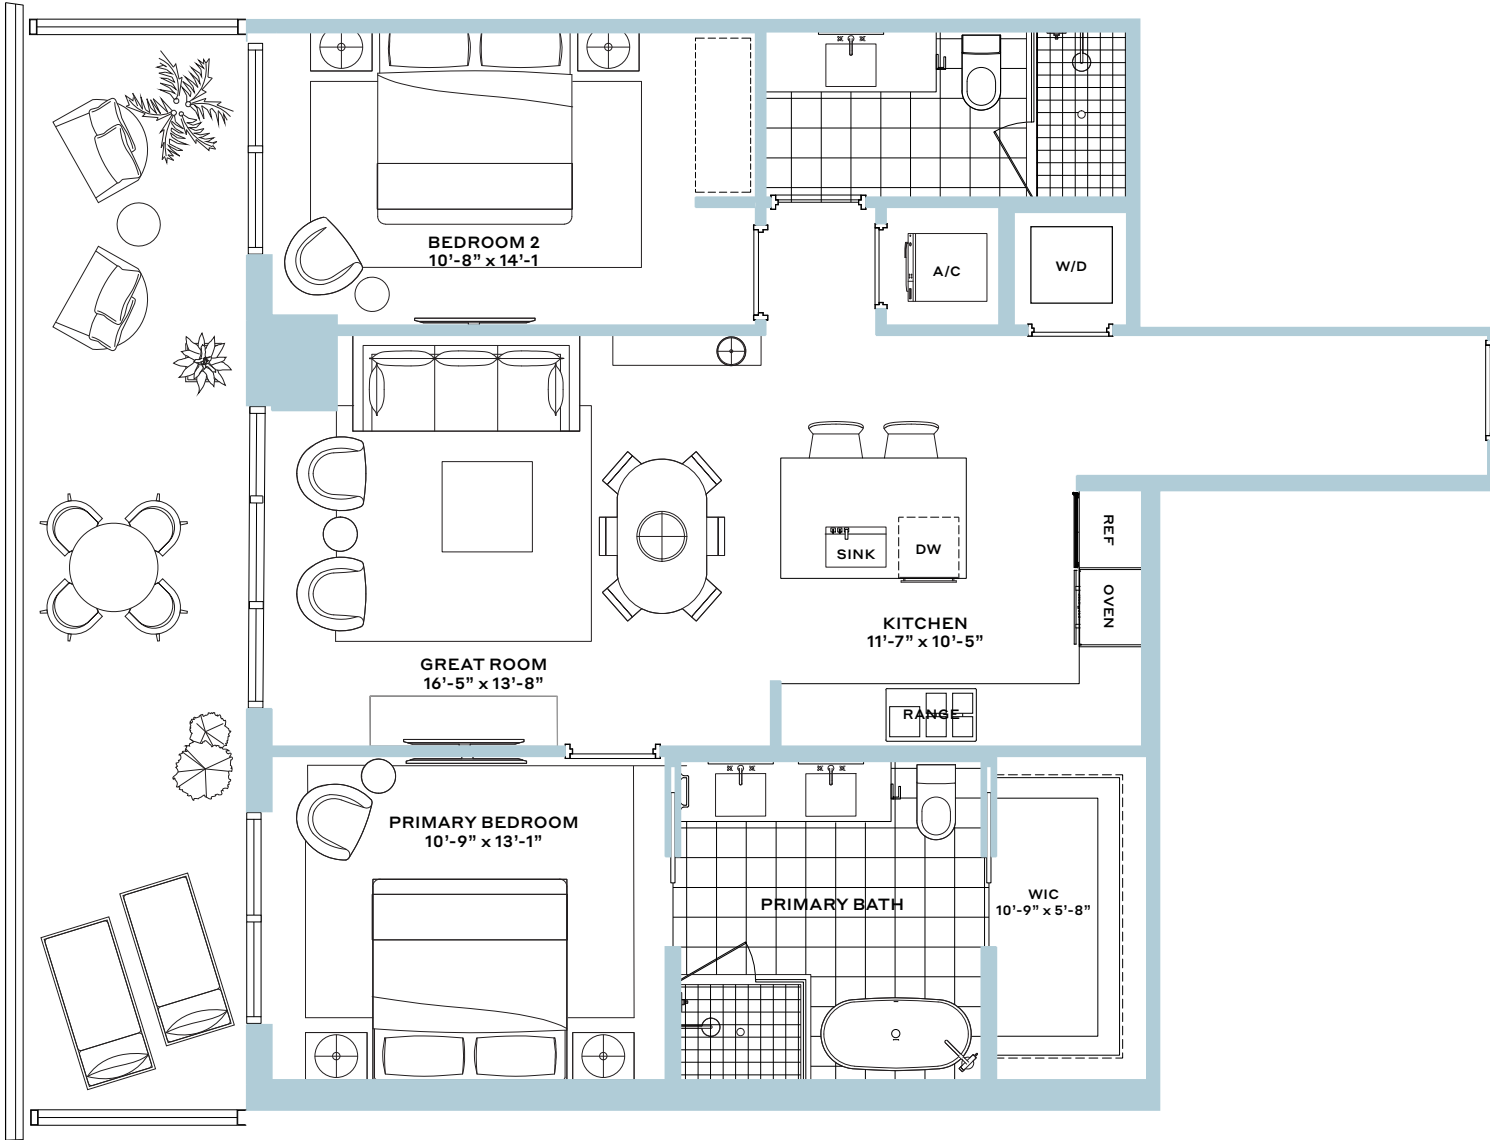

## Residence 07

2 Bedroom, 2 Bathroom

Interior: 1,145 SF

Balcony: 303 SF

Total: 1,448 SF