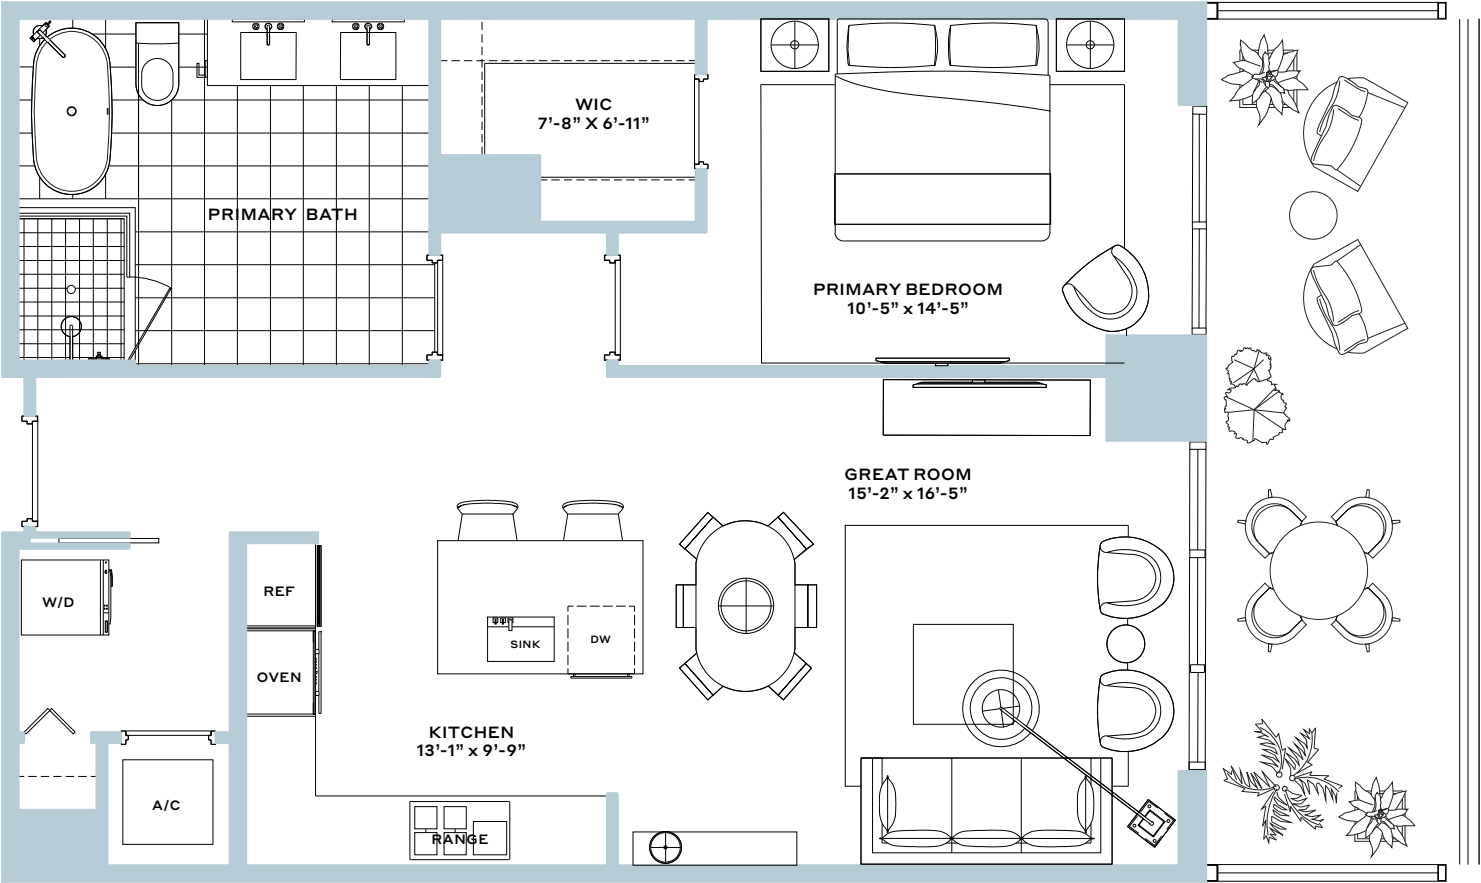

## Residence 03

2 Bedroom, 2 Bathroom

Interior: 1,152 SF

Balcony: 292 SF

Total: 1,444 SF

## Residence 04

1 Bedroom, 1 Bathroom

Interior: 945 SF

Balcony: 211 SF

Total: 1,156 SF