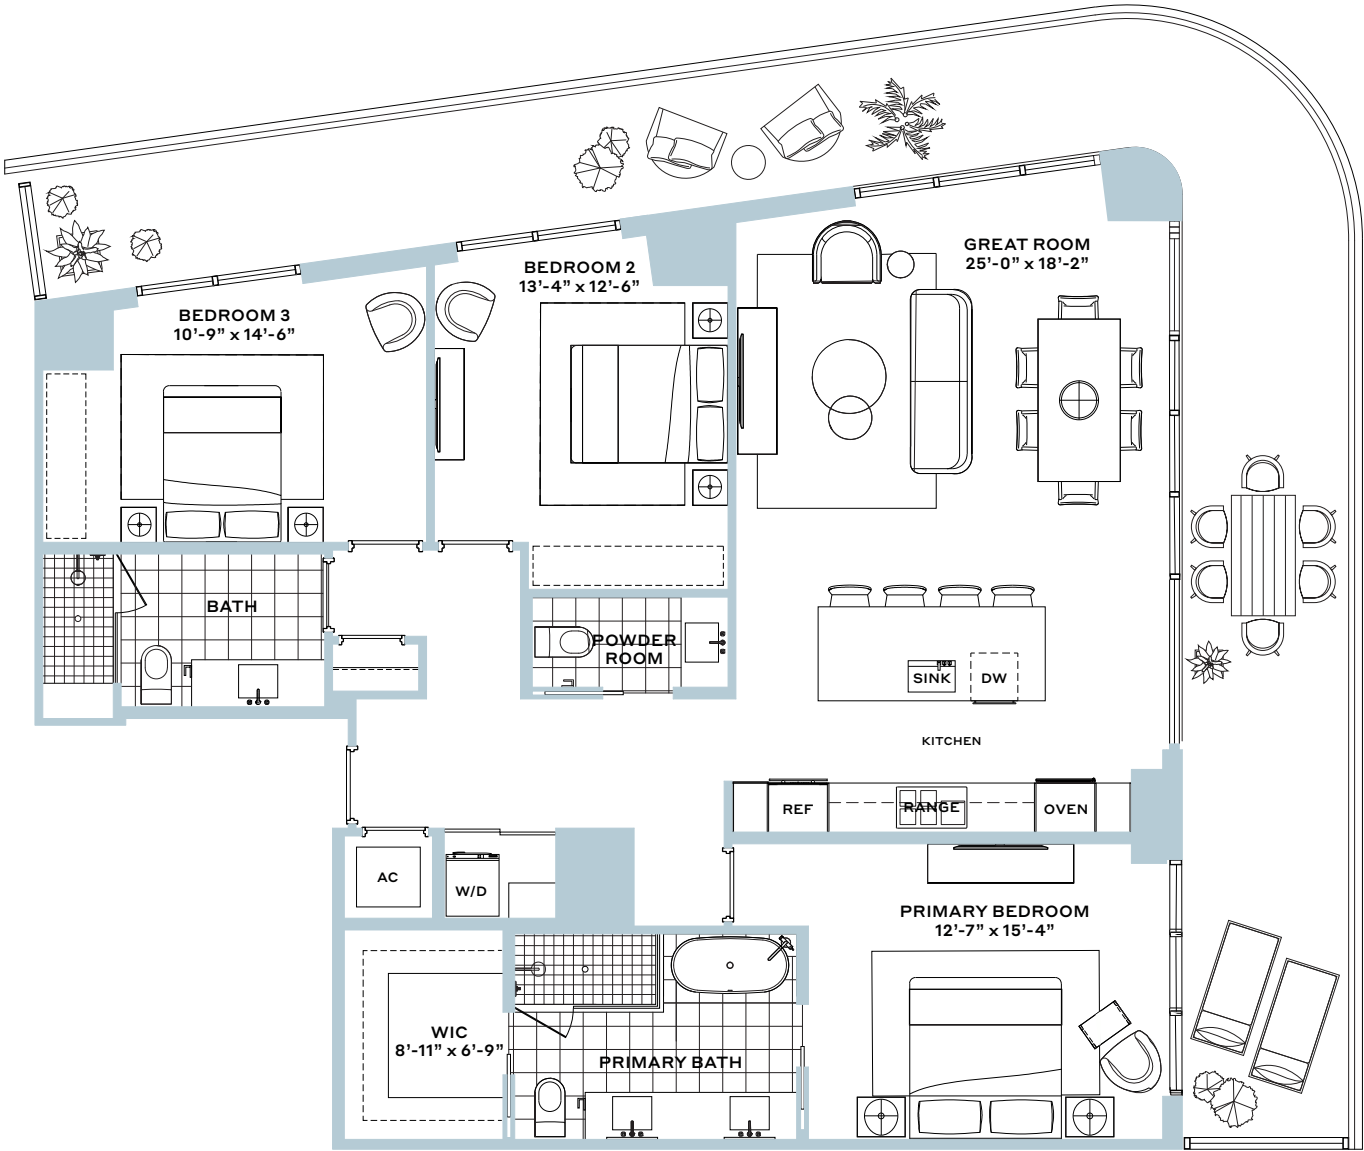

## An Ideal Location

01	2 Bedrooms, 2 Bathrooms	1,295 SF
02	3 Bedrooms, 2.5 Bathrooms	1,695 SF
03	2 Bedrooms, 2 Bathrooms	1,152 SF
04	1 Bedroom, 1 Bathroom	945 SF
05	1 Bedroom, 1 Bathroom	948 SF
06	2 Bedrooms, 2 Bathrooms	1,310 SF
07	2 Bedrooms, 2 Bathrooms	1,145 SF
08	2 Bedrooms, 2 Bathrooms	1,310 SF
09	3 Bedrooms, 2.5 Bathrooms	1,725 SF
10	3 Bedrooms, 3.5 Bathrooms	1,738 SF

## Residence 01

2 Bedroom, 2 Bathroom

Interior: 1,295 SF

Balcony: 522 SF

Total: 1,817 SF

## Residence 02

3 Bedroom, 2.5 Bathroom

Interior: 1,695 SF

Balcony: 670 SF

Total: 2,365 SF