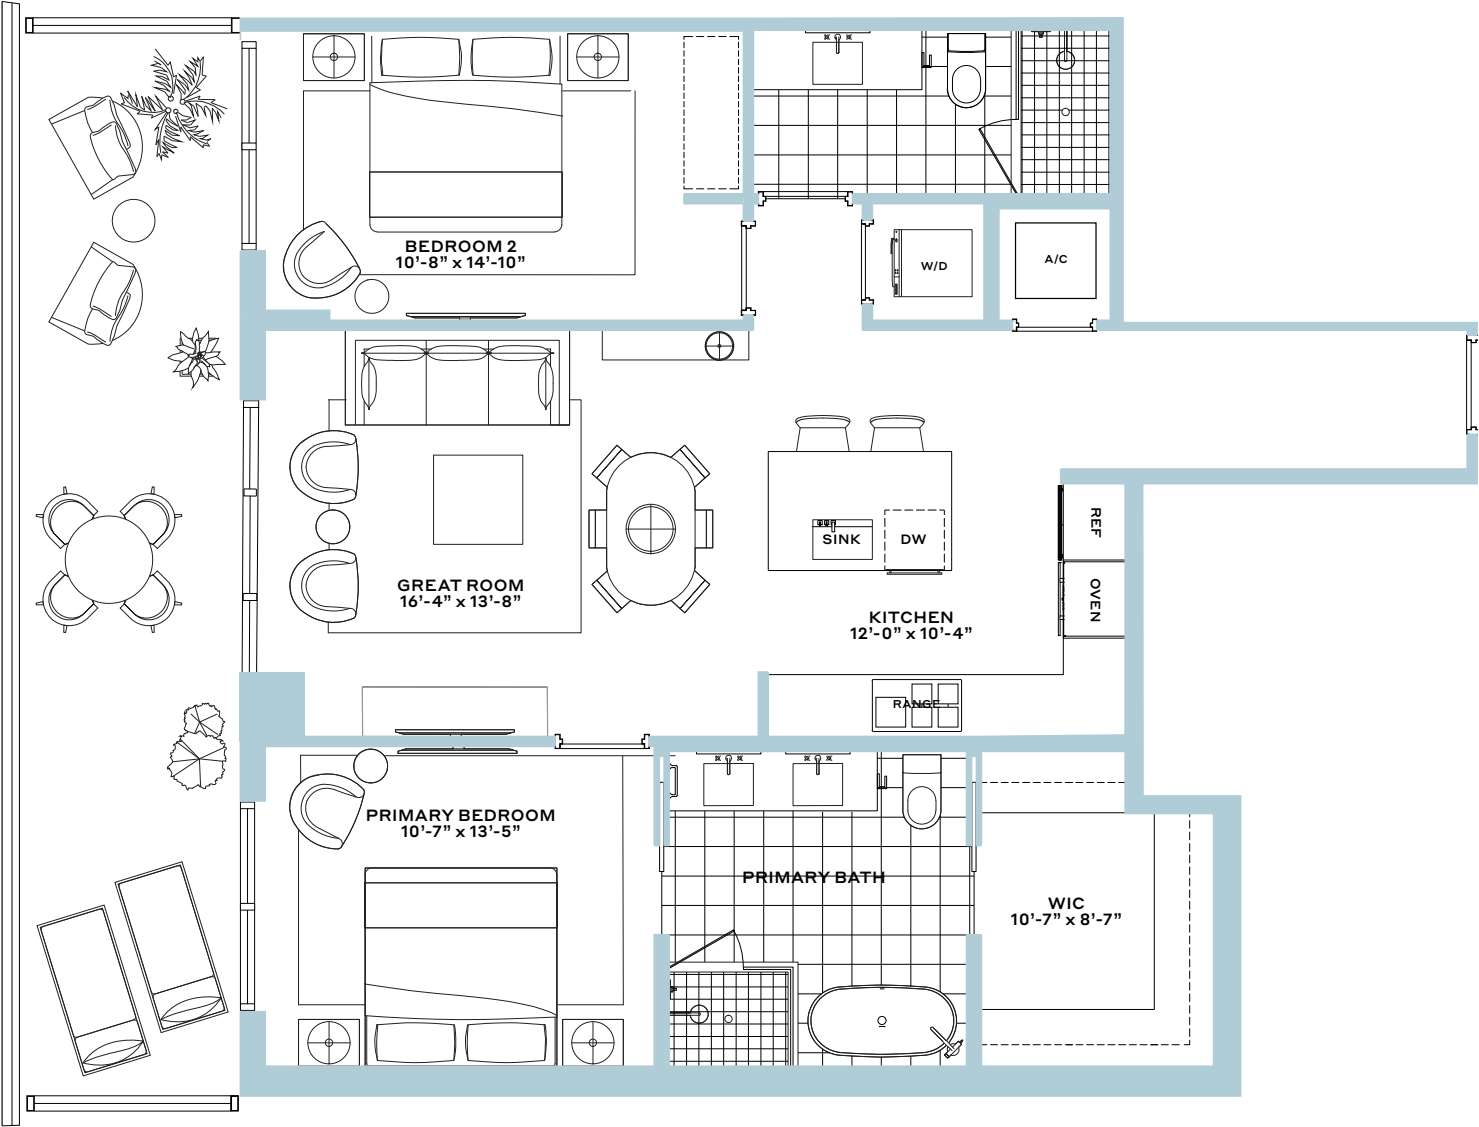

## Residence 02

3 Bedroom, 2.5 Bathroom

Interior: 1,695 SF

Balcony: 670 SF

Total: 2,365 SF

## Residence 03

2 Bedroom, 2 Bathroom

Interior: 1,152 SF

Balcony: 292 SF

Total: 1,444 SF