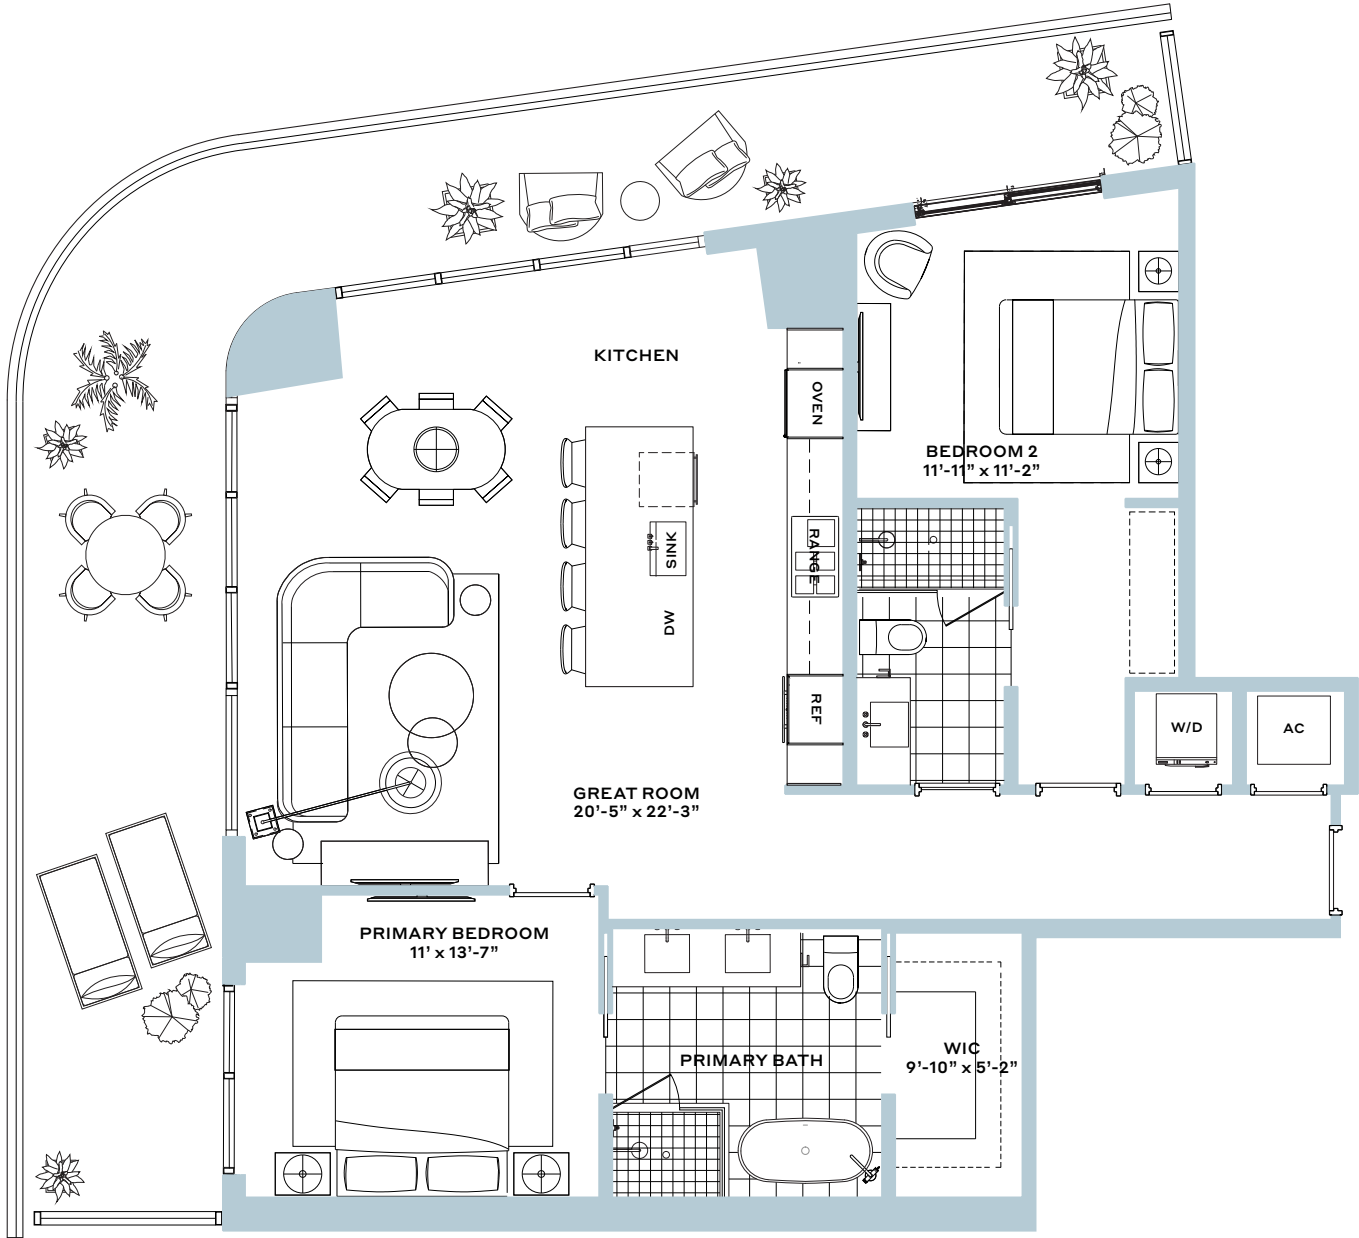

## An Ideal Location

01	2 Bedrooms, 2 Bathrooms	1,295 SF
02	3 Bedrooms, 2.5 Bathrooms	1,695 SF
03	2 Bedrooms, 2 Bathrooms	1,152 SF
04	1 Bedroom, 1 Bathroom	945 SF
05	1 Bedroom, 1 Bathroom	948 SF
06	2 Bedrooms, 2 Bathrooms	1,310 SF
07	2 Bedrooms, 2 Bathrooms	1,145 SF
08	2 Bedrooms, 2 Bathrooms	1,310 SF
09	3 Bedrooms, 2.5 Bathrooms	1,725 SF
10	3 Bedrooms, 3.5 Bathrooms	1,738 SF

## Residence 01

2 Bedroom, 2 Bathroom

Interior: 1,295 SF

Balcony: 522 SF

Total: 1,817 SF