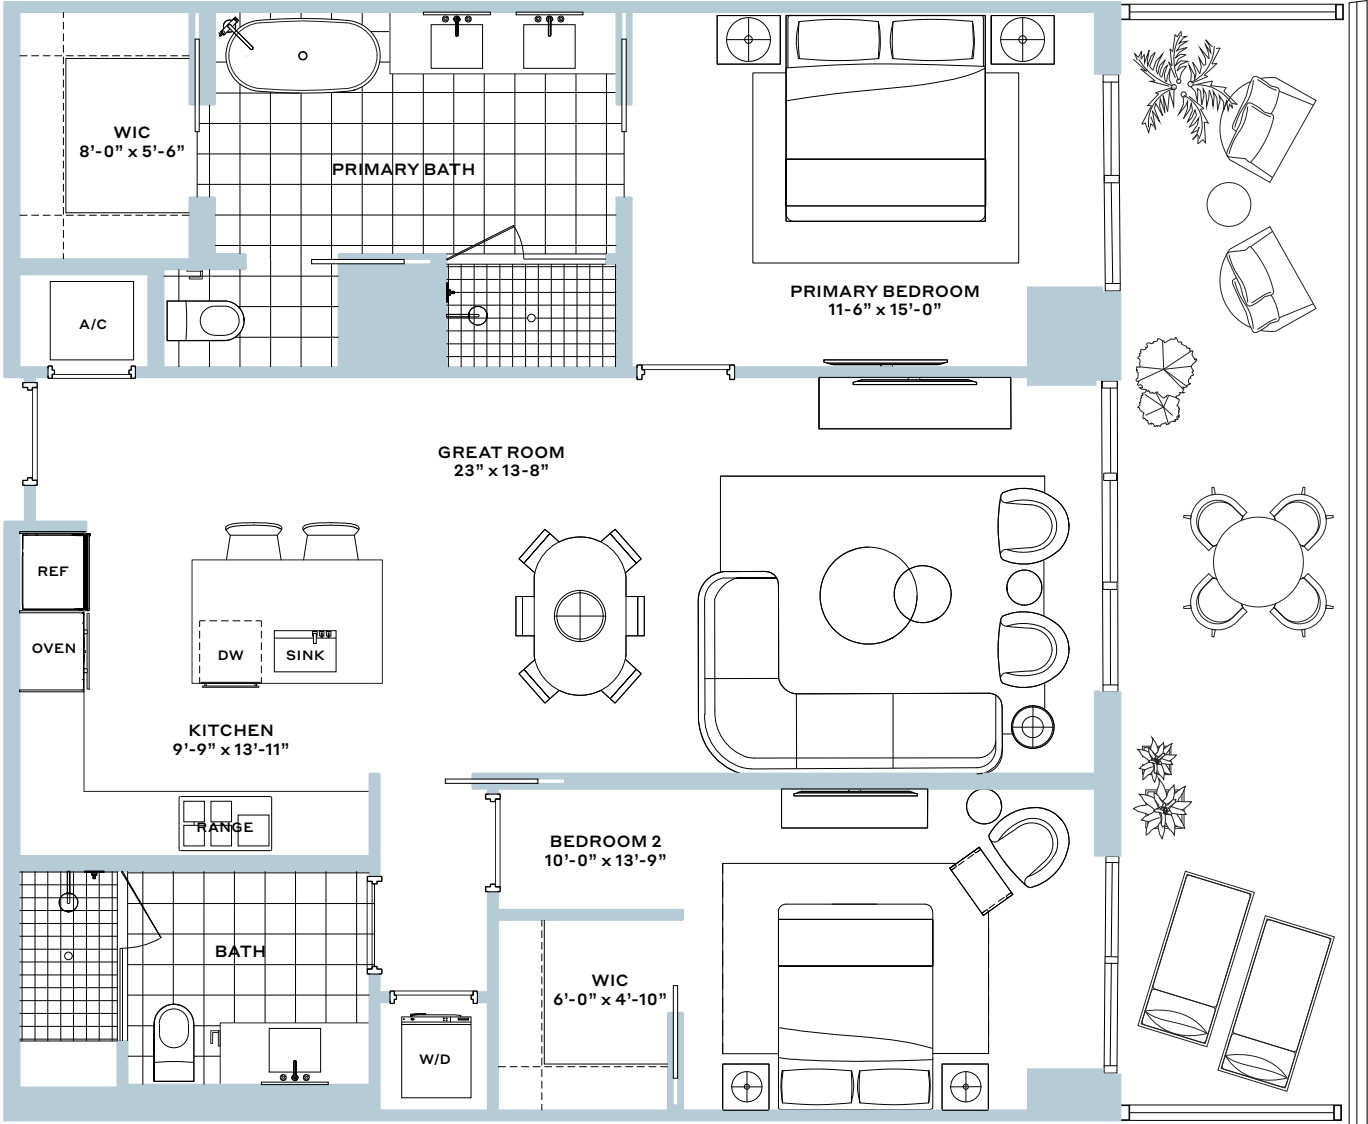

## Residence 06 & 08

1 Bedroom, 1 Bathroom

Interior: 1310 SF

Balcony: 293 SF

Total: 1,603 SF