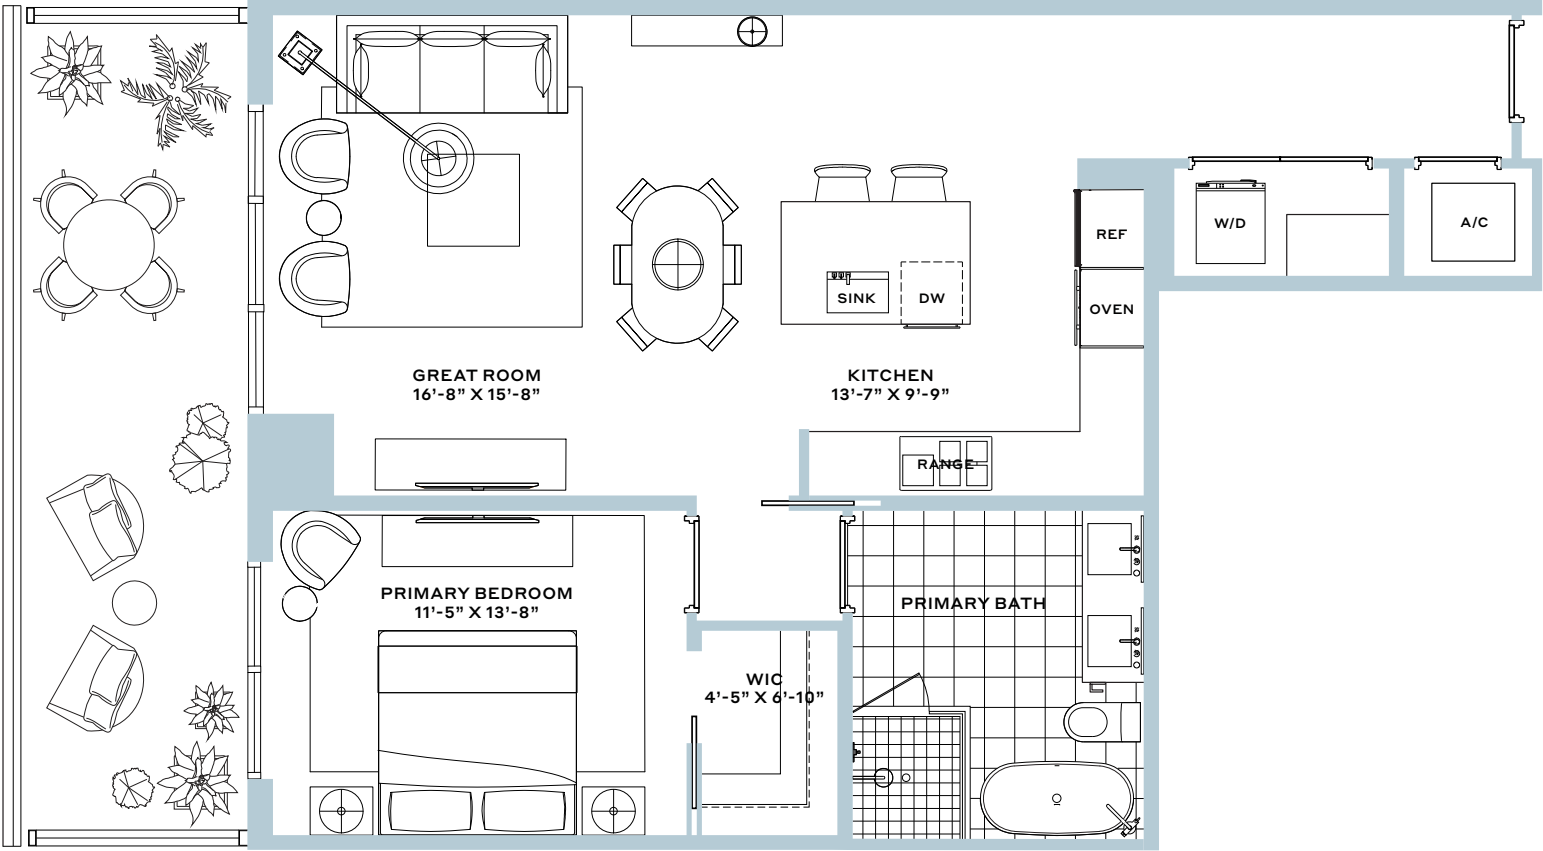

## Residence 05

1 Bedroom, 1 Bathroom

Interior: 948 SF

Balcony: 233 SF

Total: 1,181 SF