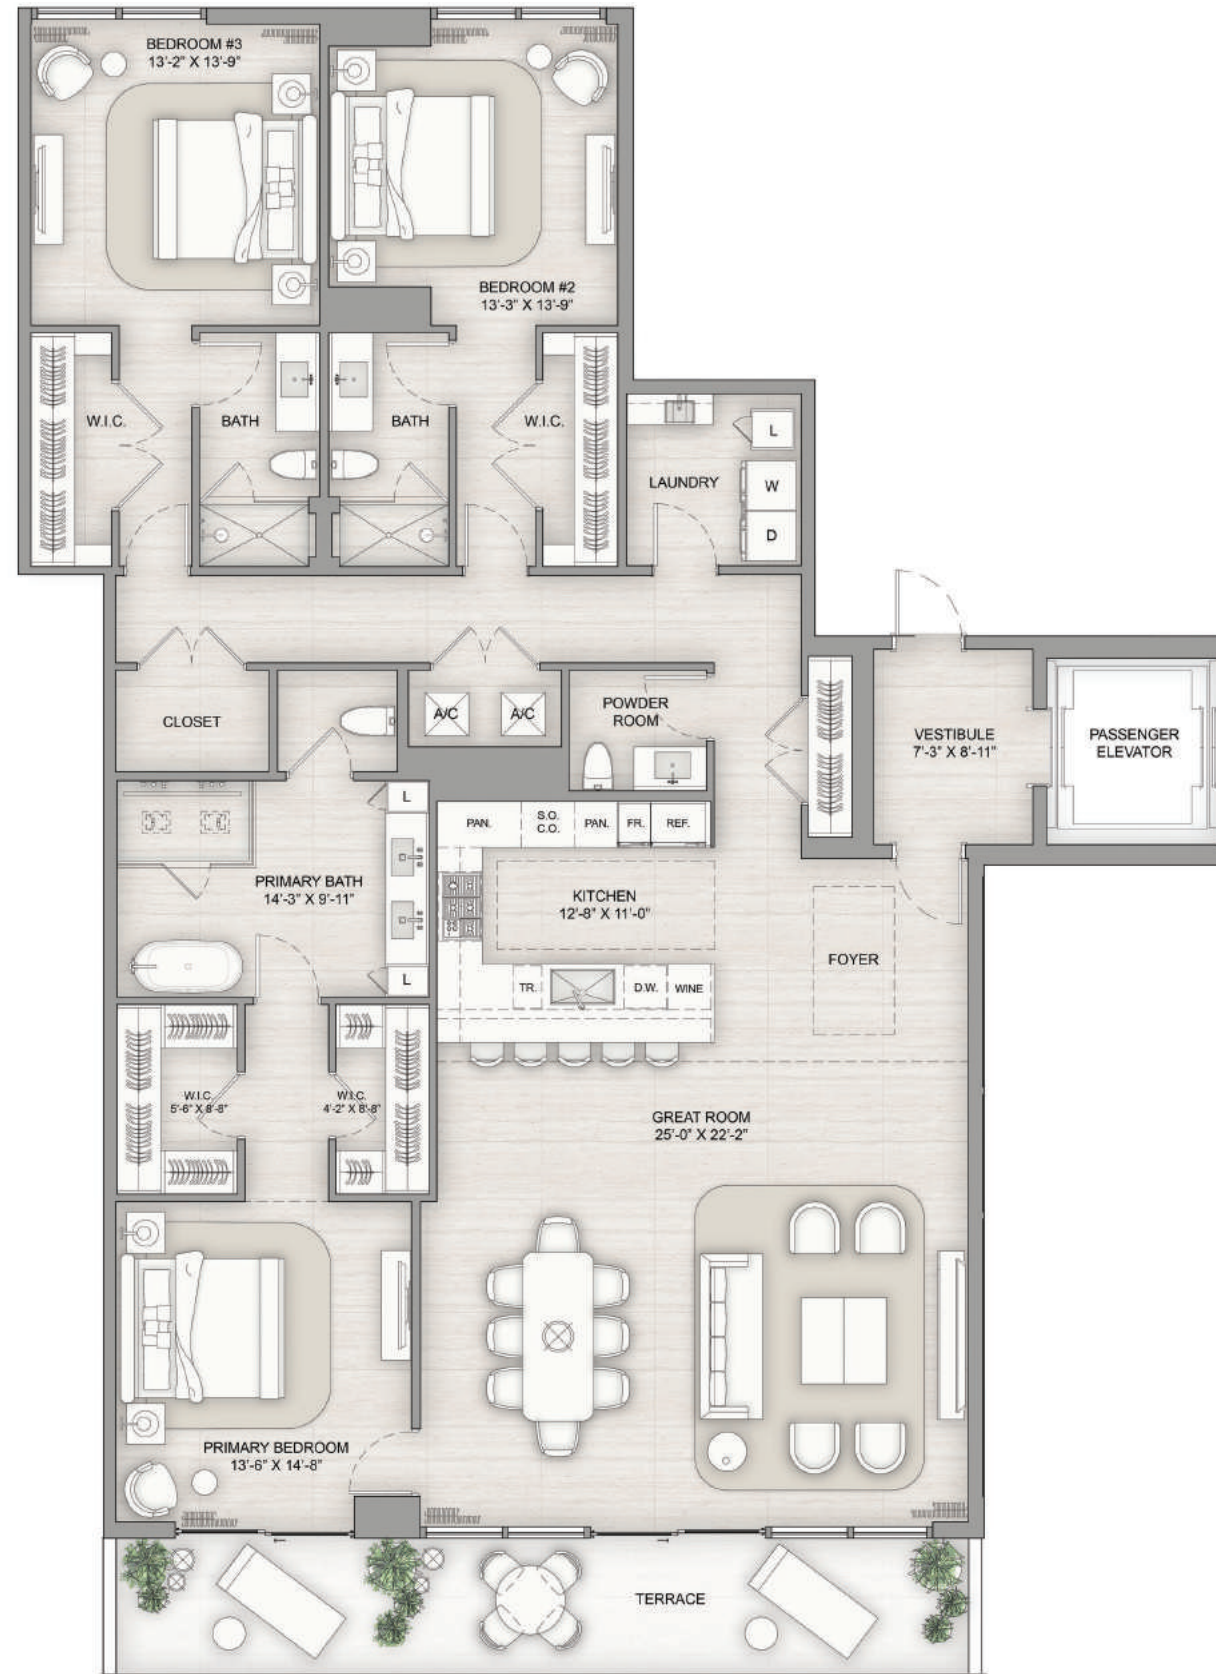

THE RITZ-CARLTON RESIDENCES

WEST PALM BEACH

Residence D1

- 4 Bedrooms
- 4 Bathrooms
- 1 Powder Room

INTERIOR
3,244 SF

EXTERIOR
897 SF

TOTAL AREA
4,141 SF

THE RITZ-CARLTON RESIDENCES

WEST PALM BEACH

Residence B5

2 Bedrooms
2 Bathrooms
1 Powder Room

INTERIOR
1,532 SF

EXTERIOR
307 SF

TOTAL AREA
1,839 SF

THE RITZ-CARLTON RESIDENCES

WEST PALM BEACH

Residence C3

- 3 Bedrooms
- 3 Bathrooms
- 1 Powder Room

—
INTERIOR
2,541 SF

—
EXTERIOR
257 SF

—
TOTAL AREA
2,798 SF

THE RITZ-CARLTON RESIDENCES

WEST PALM BEACH

Residence C4

3 Bedrooms
3 Bathrooms
1 Powder Room

—
INTERIOR
2,449 SF

—
EXTERIOR
257 SF

—
TOTAL AREA
2,706 SF

THE RITZ-CARLTON RESIDENCES

WEST PALM BEACH

Residence B6

- 2 Bedrooms
- 2 Bathrooms
- 1 Powder Room