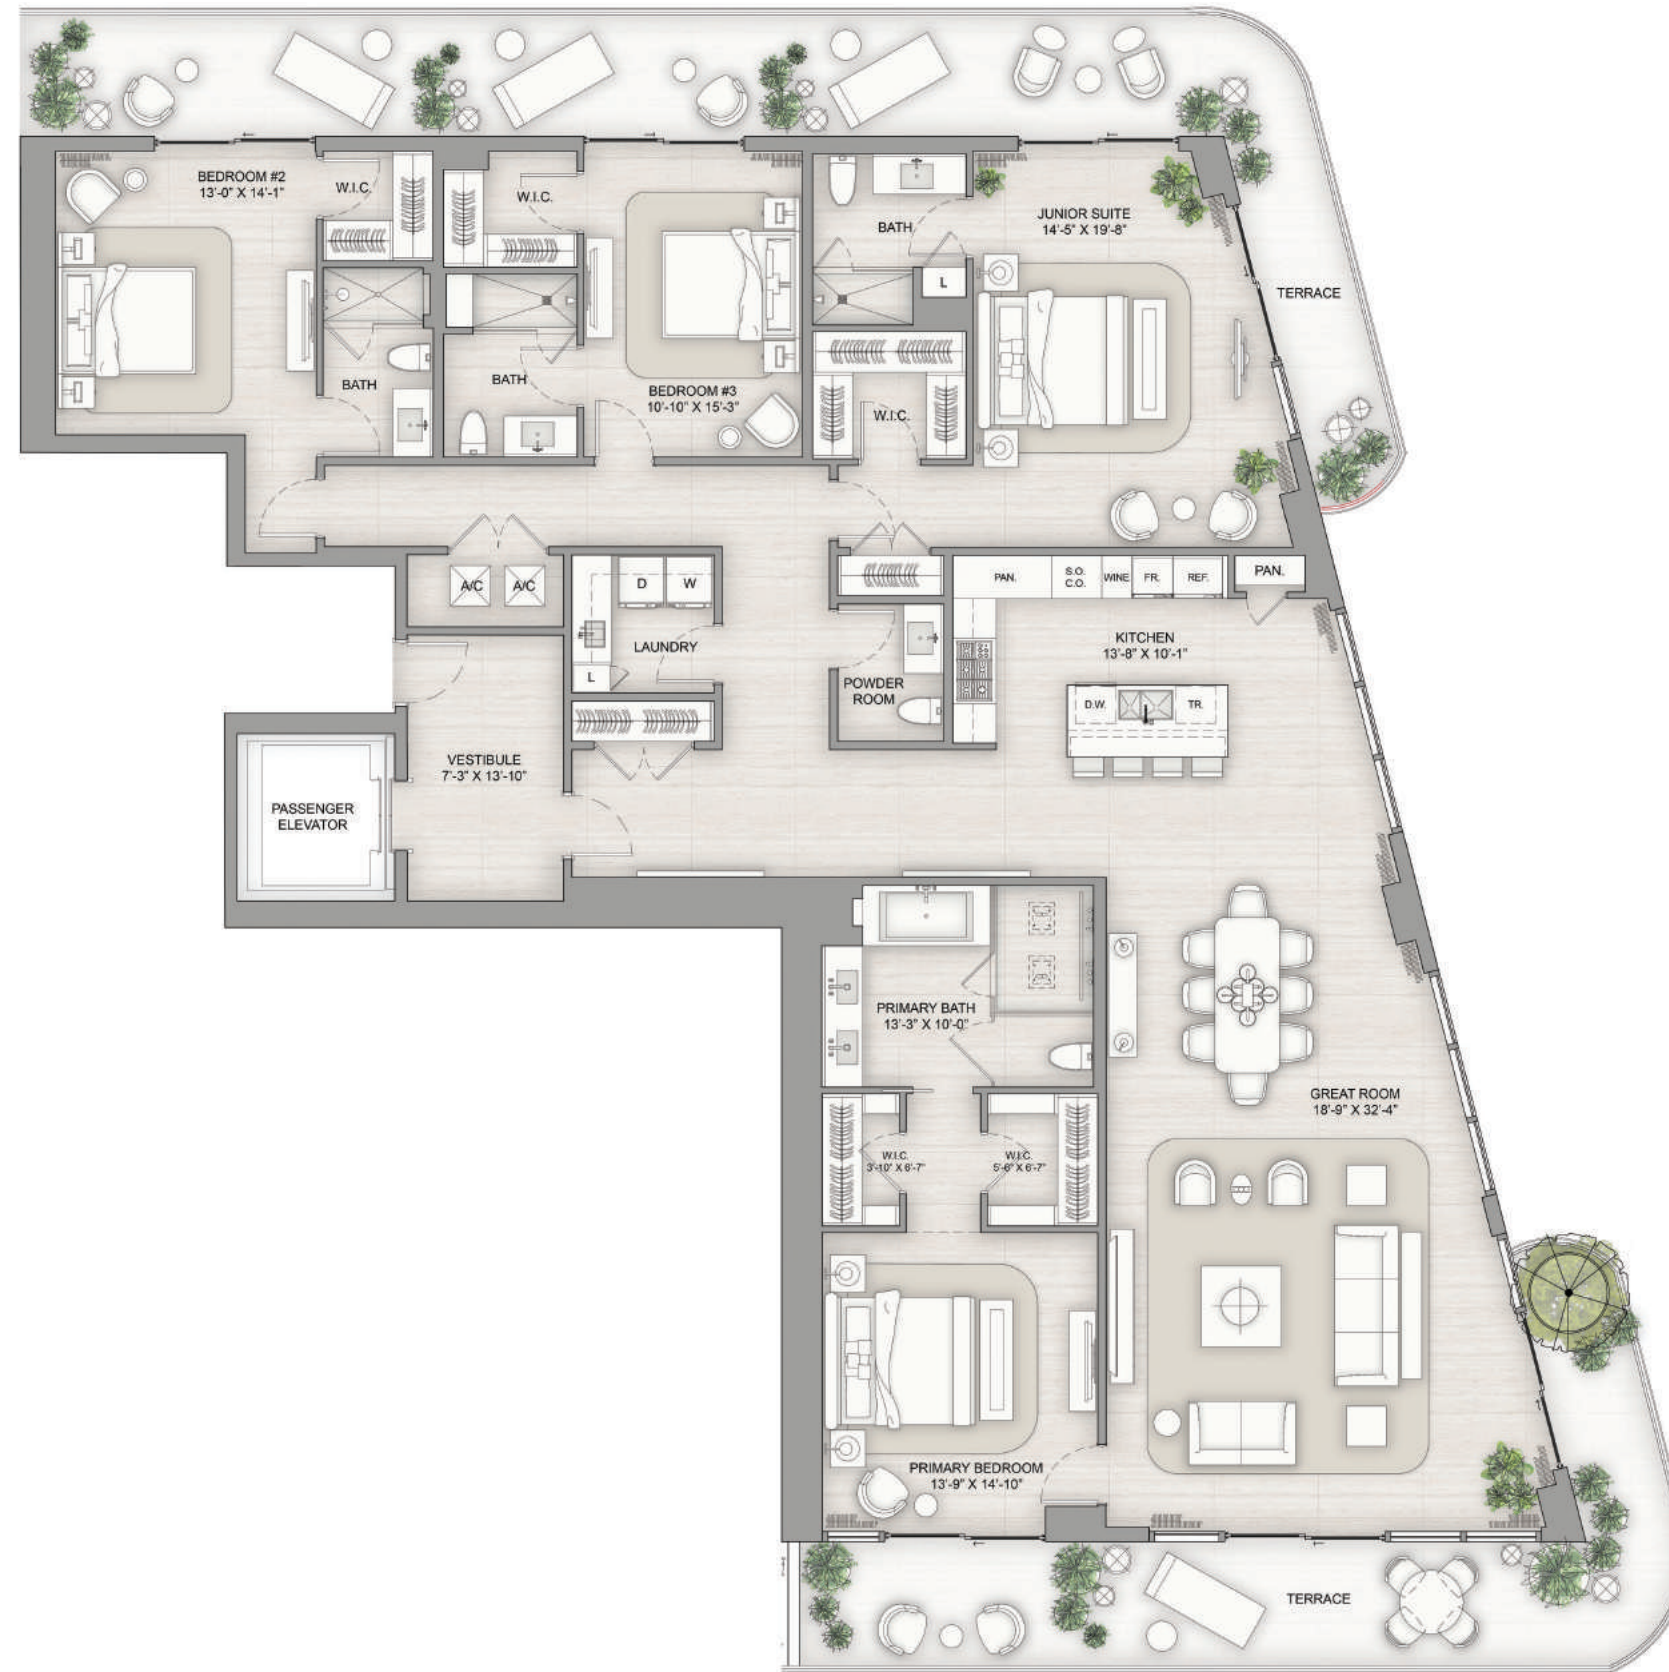

THE RITZ-CARLTON RESIDENCES

WEST PALM BEACH

Residence D1

- 4 Bedrooms
- 4 Bathrooms
- 1 Powder Room

INTERIOR
3,244 SF

EXTERIOR
897 SF

TOTAL AREA
4,141 SF

THE RITZ-CARLTON RESIDENCES

WEST PALM BEACH

Residence B5

2 Bedrooms
2 Bathrooms
1 Powder Room

INTERIOR
1,532 SF

EXTERIOR
307 SF

TOTAL AREA
1,839 SF

THE RITZ-CARLTON RESIDENCES

WEST PALM BEACH

Residence C3

- 3 Bedrooms
- 3 Bathrooms
- 1 Powder Room

—
INTERIOR
2,541 SF

—
EXTERIOR
257 SF

—
TOTAL AREA
2,798 SF

THE RITZ-CARLTON RESIDENCES

WEST PALM BEACH

Residence C4

EXTERIOR
898 SF

TOTAL AREA
4,229 SF