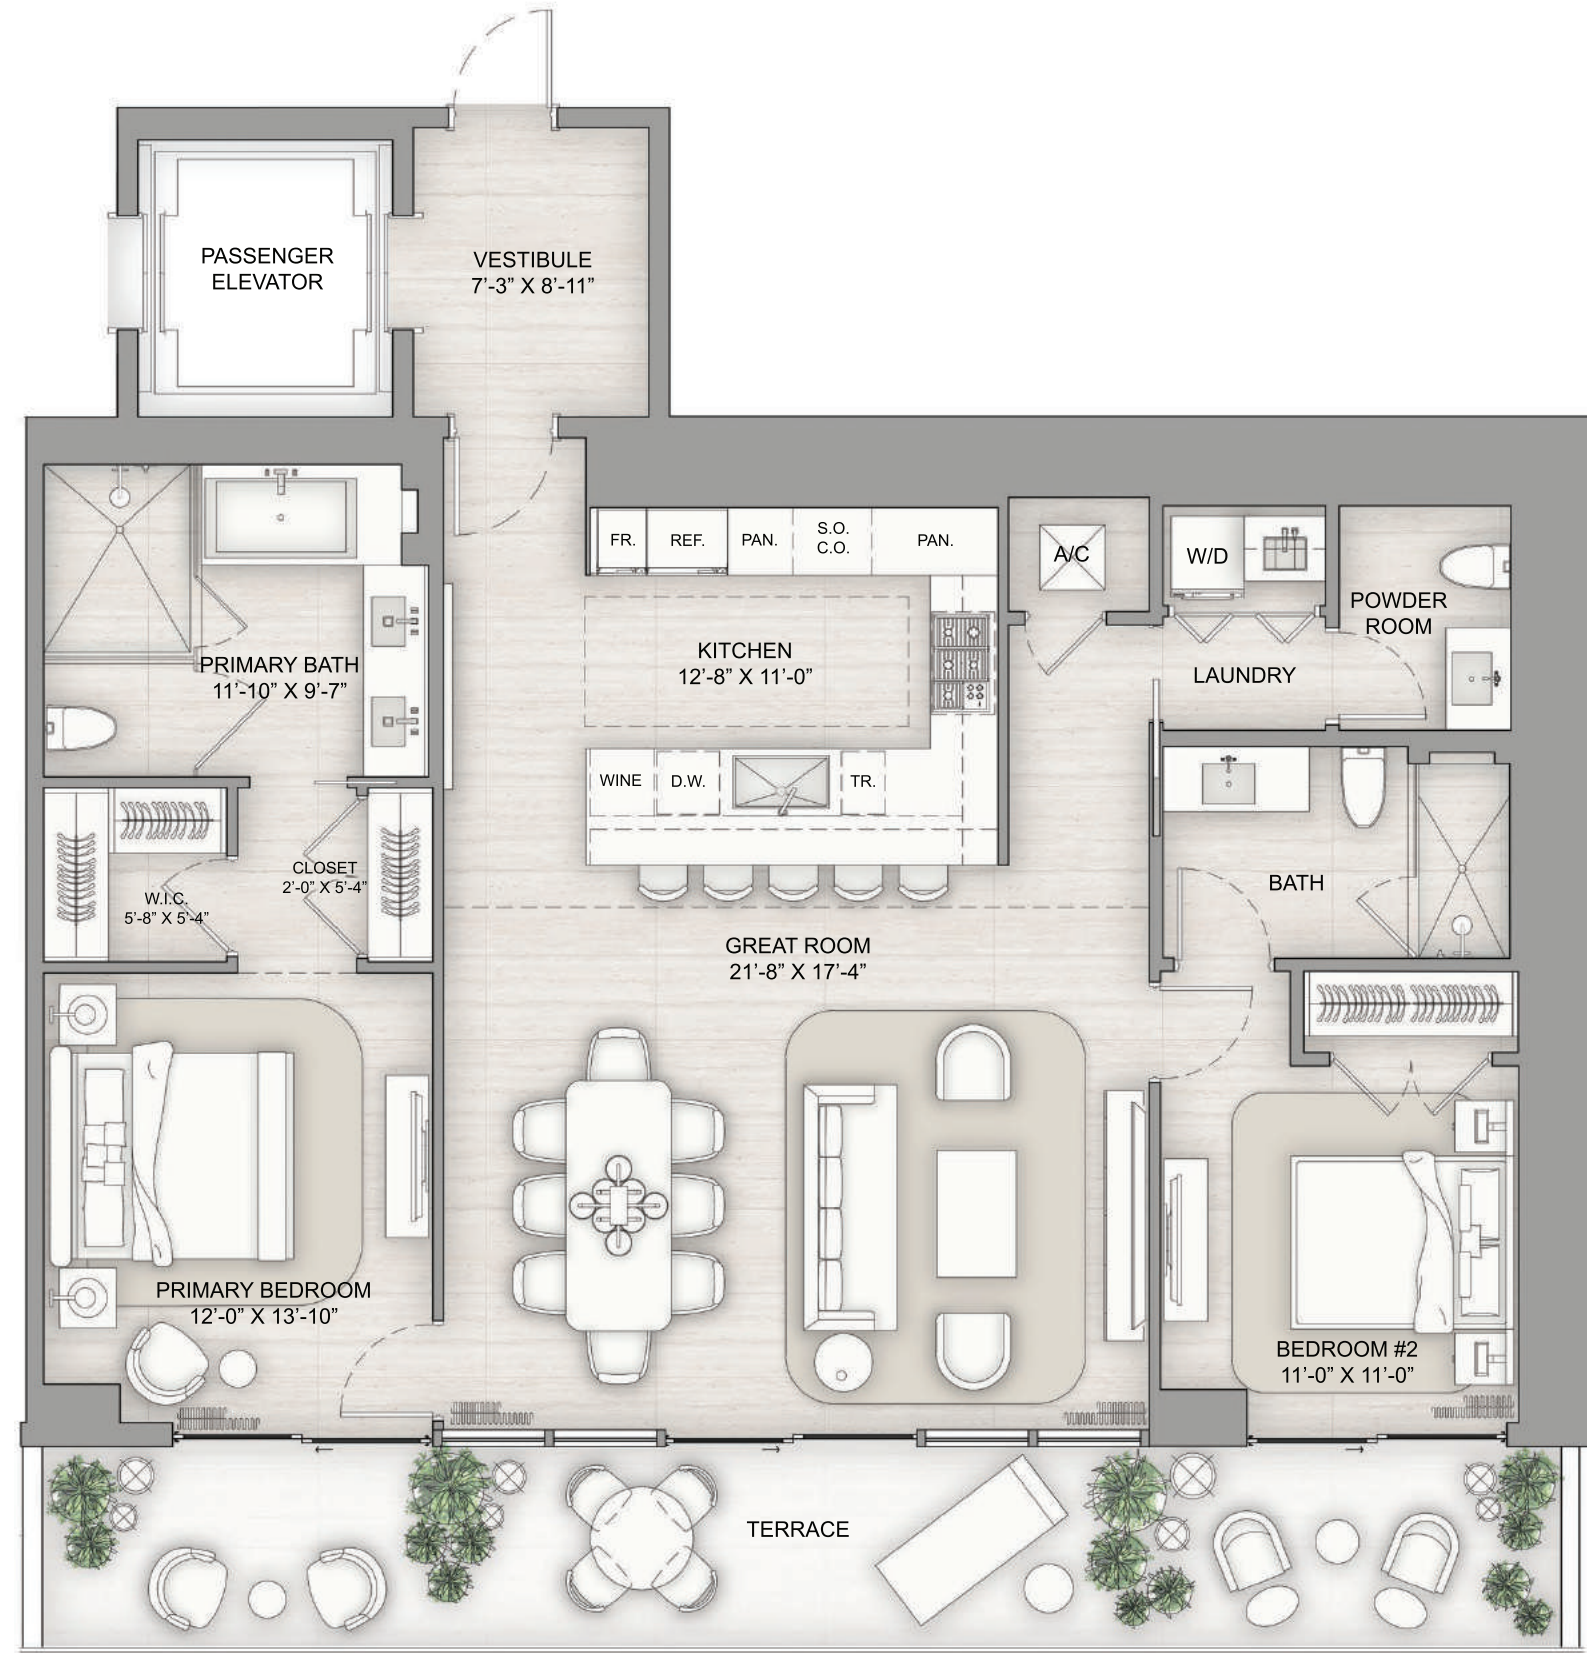

THE RITZ-CARLTON RESIDENCES

WEST PALM BEACH

Residence D1

- 4 Bedrooms
- 4 Bathrooms
- 1 Powder Room

INTERIOR
3,244 SF

EXTERIOR
897 SF

TOTAL AREA
4,141 SF

THE RITZ-CARLTON RESIDENCES

WEST PALM BEACH

Residence B5

2 Bedrooms
2 Bathrooms
1 Powder Room

INTERIOR
1,532 SF

EXTERIOR
307 SF

TOTAL AREA
1,839 SF

THE RITZ-CARLTON RESIDENCES

WEST PALM BEACH

Residence C3

- 3 Bedrooms
- 3 Bathrooms
- 1 Powder Room

—
INTERIOR
2,541 SF

—
EXTERIOR
257 SF

—
TOTAL AREA
2,798 SF

THE RITZ-CARLTON RESIDENCES

WEST PALM BEACH

Residence C4

EXTERIOR
898 SF

TOTAL AREA
4,229 SF