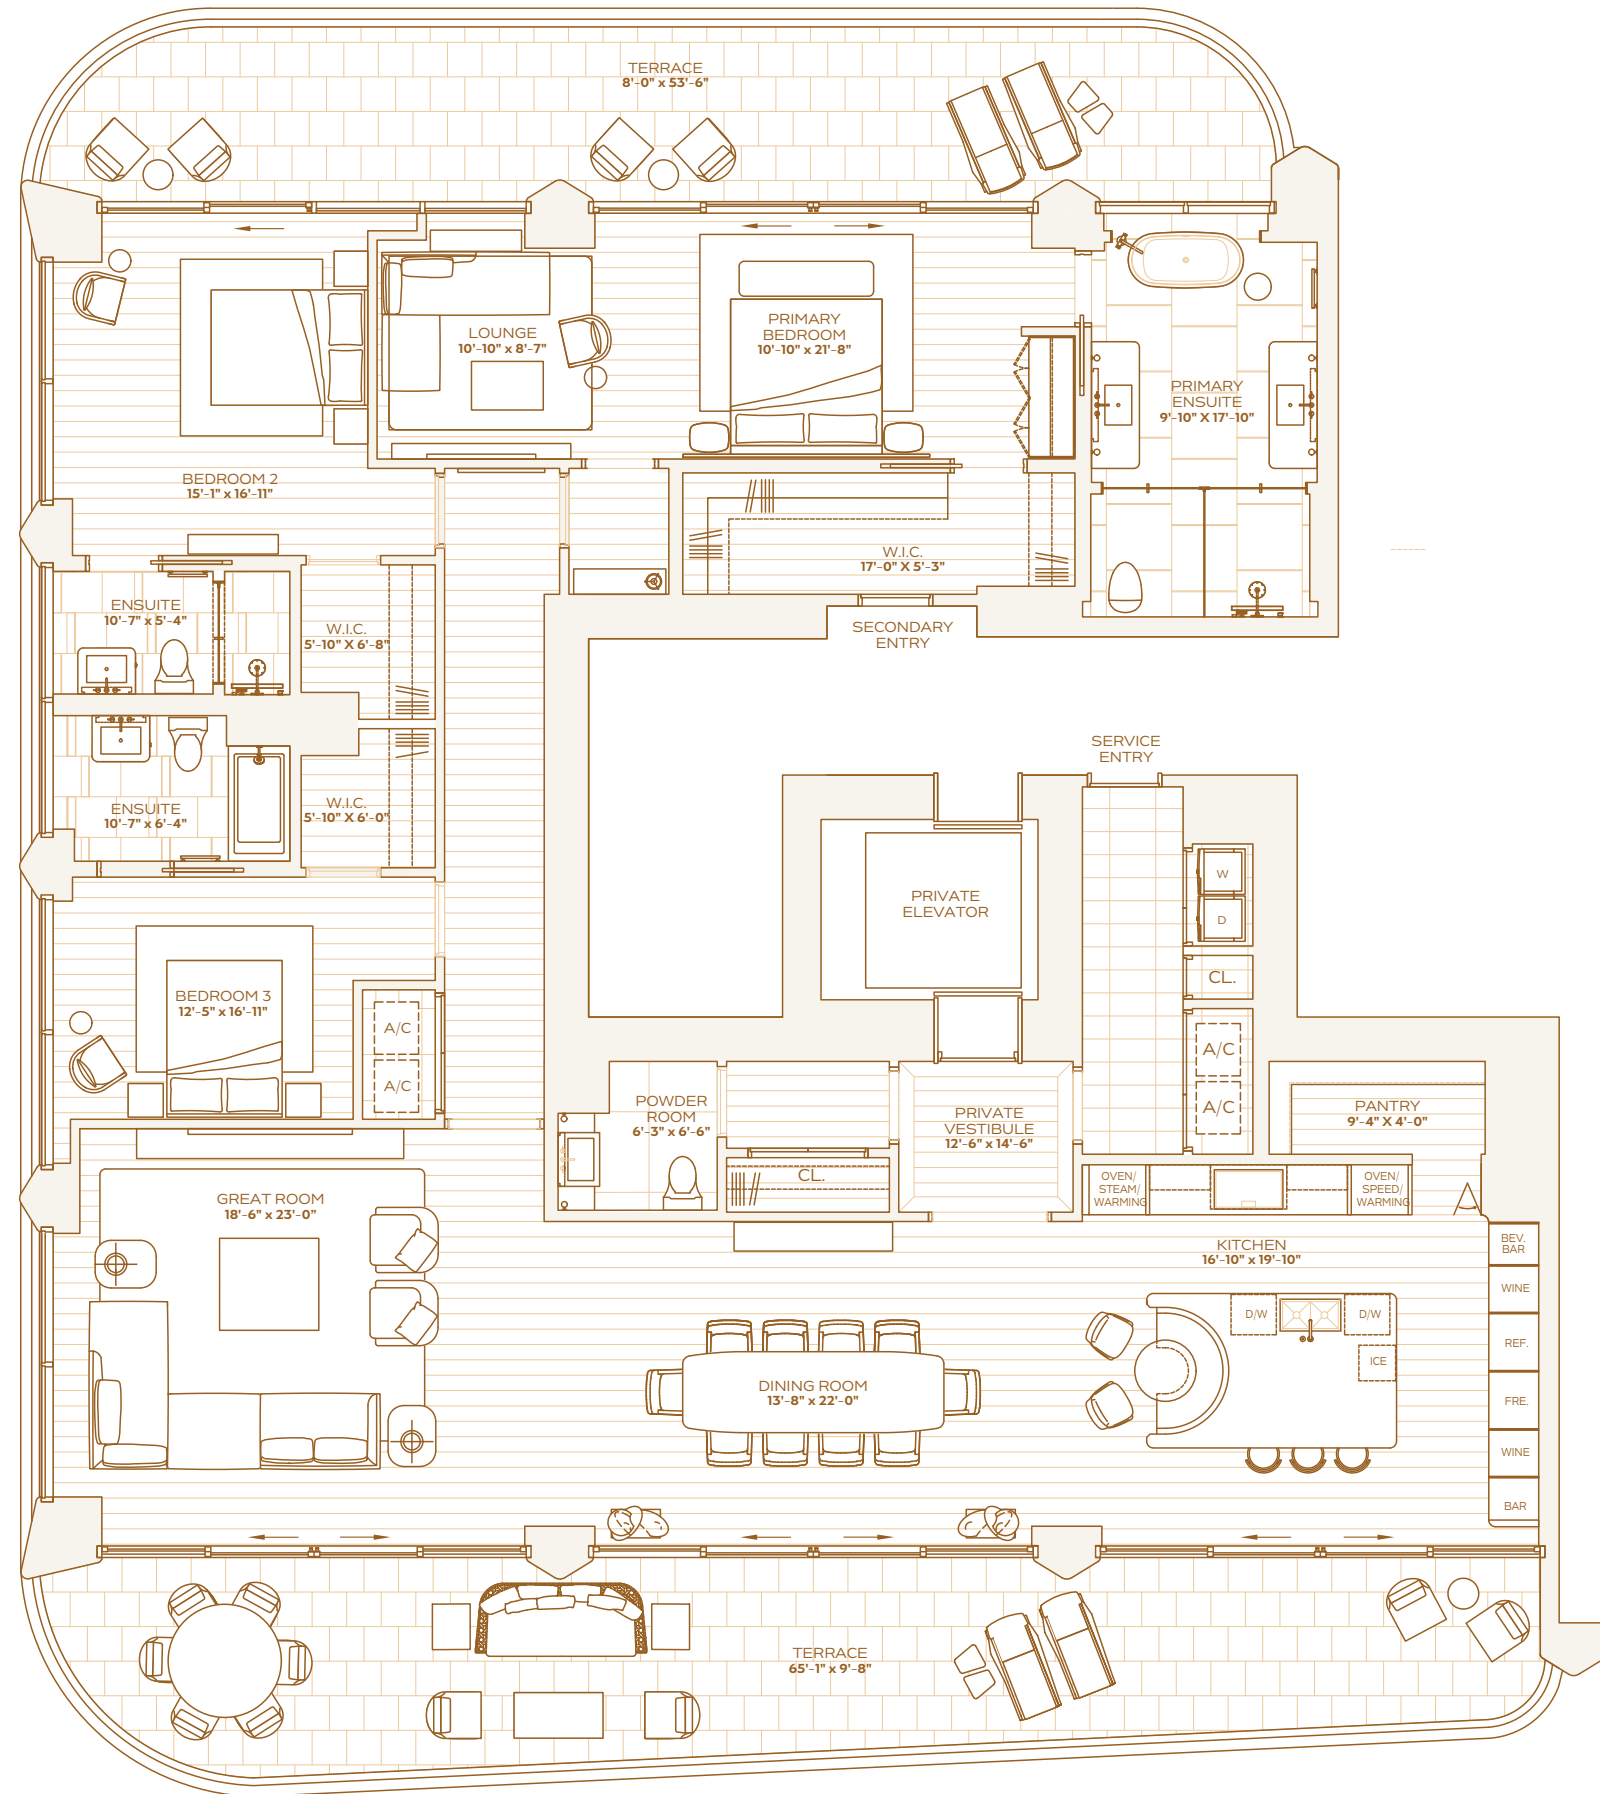

THE RITZ-CARLTON RESIDENCES
SOUTH BEACH

RESIDENCE B LEVEL 11-12

THREE BEDROOMS
THREE BATHROOMS
POWDER ROOM

INTERIOR
3,006 SQ. FT / 279 SQ. M

EXTERIOR
912 SQ. FT / 85 SQ. M

TOTAL
3,918 SQ. FT / 364 SQ. M

OCEAN