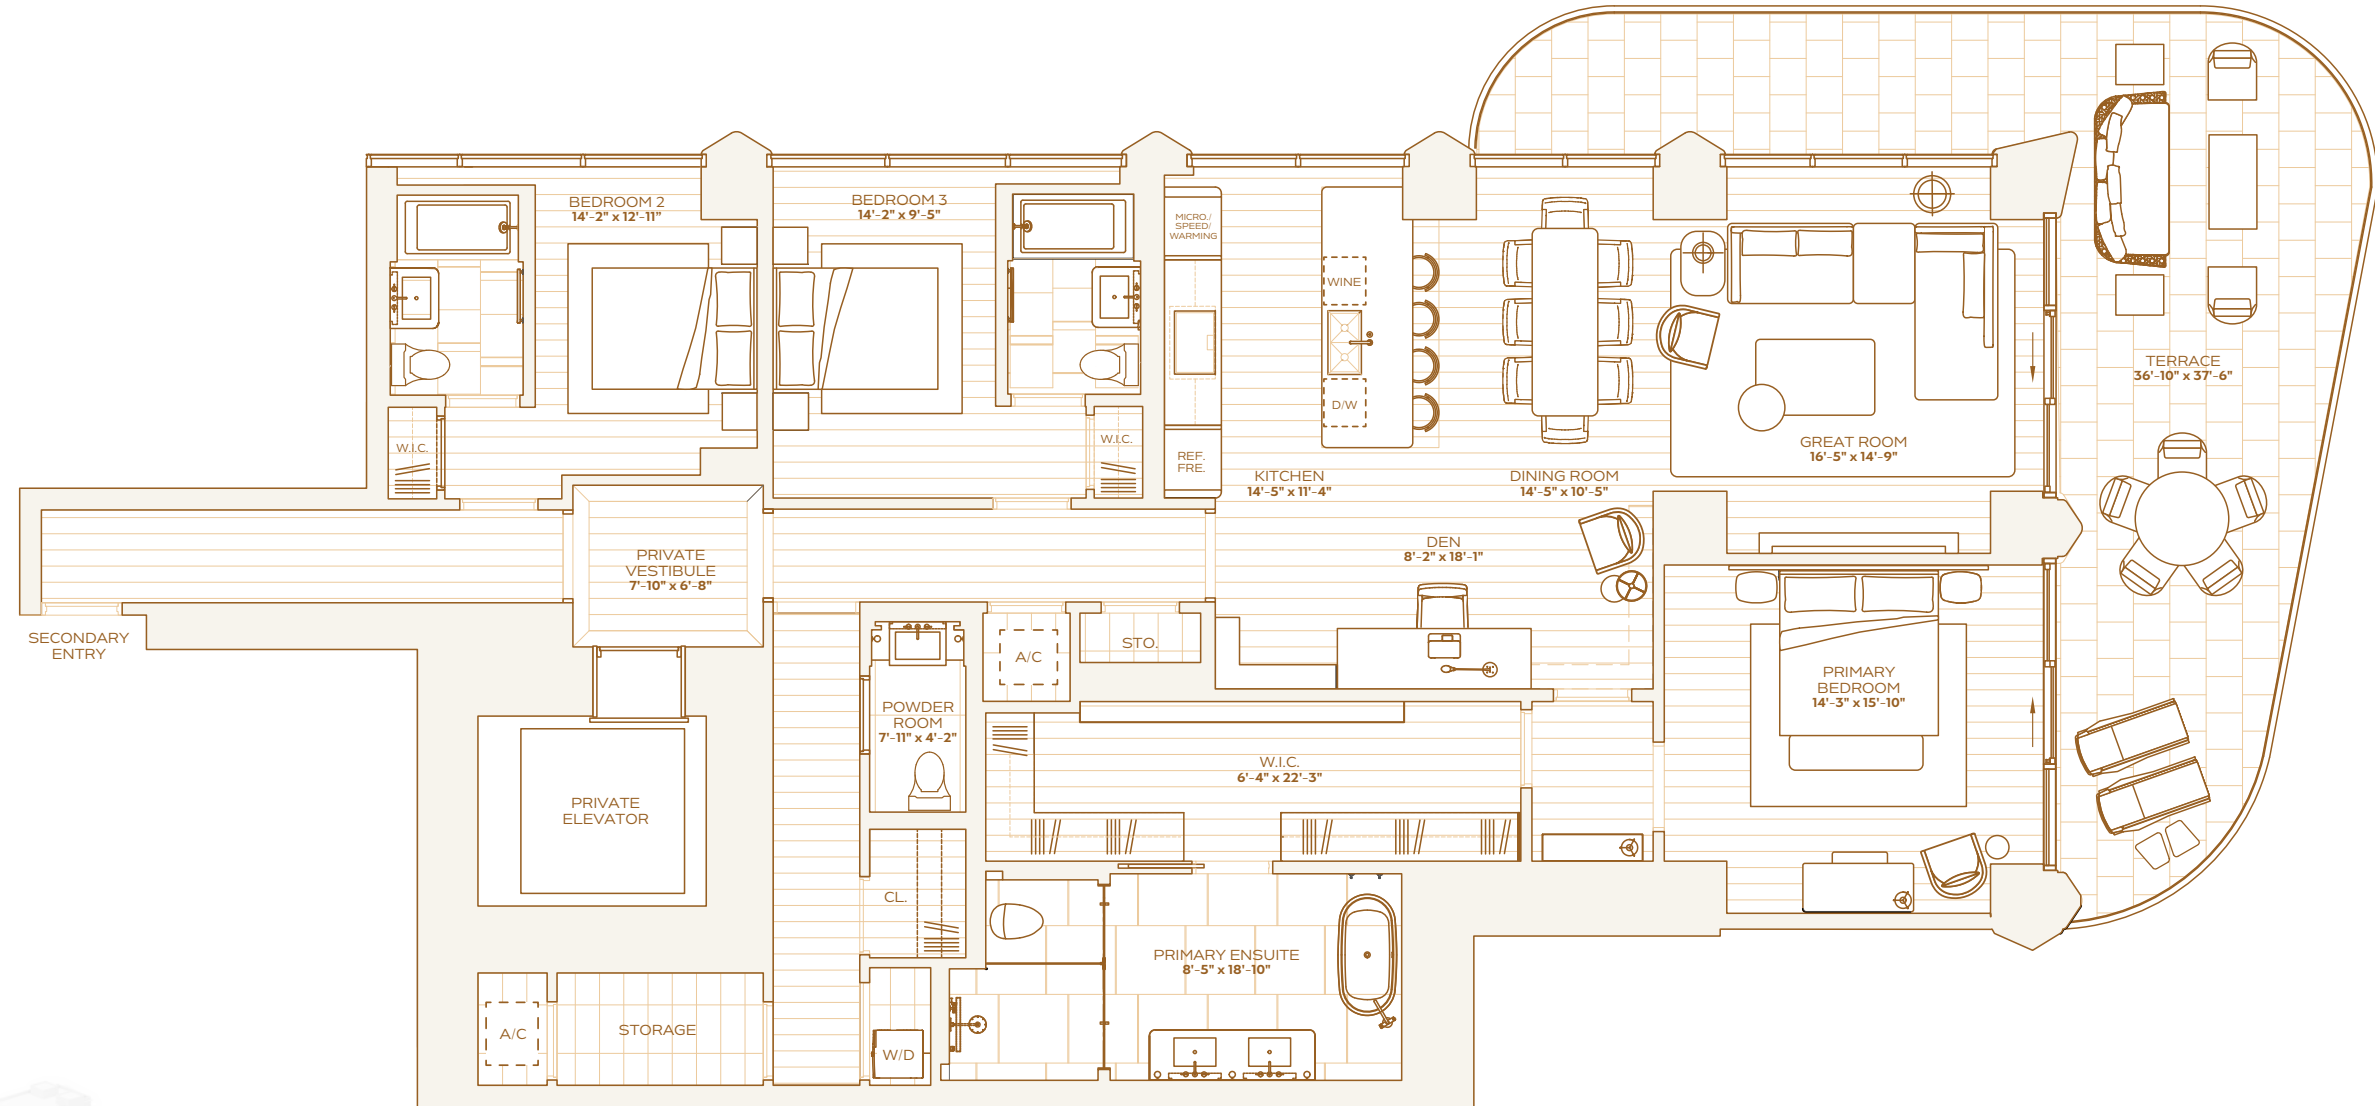

RESIDENCE A LEVEL 5 & 6

THREE BEDROOMS
THREE BATHROOMS
POWDER ROOM

INTERIOR
2,389 SQ. FT / 222 SQ. M

EXTERIOR
602 SQ. FT / 56 SQ. M

TOTAL
2,991 SQ. FT / 278 SQ. M

RESIDENCE A LEVEL 8

TWO BEDROOMS
TWO BATHROOMS
POWDER ROOM

INTERIOR
2,210 SQ. FT. / 205 SQ. M

EXTERIOR
449 SQ. FT. / 42 SQ. M

TOTAL
2,659 SQ. FT. / 247 SQ. M

OCEAN

RESIDENCE D LEVEL 8

ONE BEDROOM
ONE BATHROOM
POWDER ROOM

INTERIOR
1,197 SQ. FT / 111 SQ. M

EXTERIOR
385 SQ. FT / 36 SQ. M

TOTAL
1,582 SQ. FT / 147 SQ. M

RESIDENCE A LEVEL 9 & 10

TWO BEDROOMS
TWO BATHROOMS
POWDER ROOM

INTERIOR
2,245 SQ. FT / 208 SQ. M

EXTERIOR
449 SQ. FT / 42 SQ. M

TOTAL
2,694 SQ. FT / 250 SQ. M

RESIDENCE B LEVEL 9 & 10