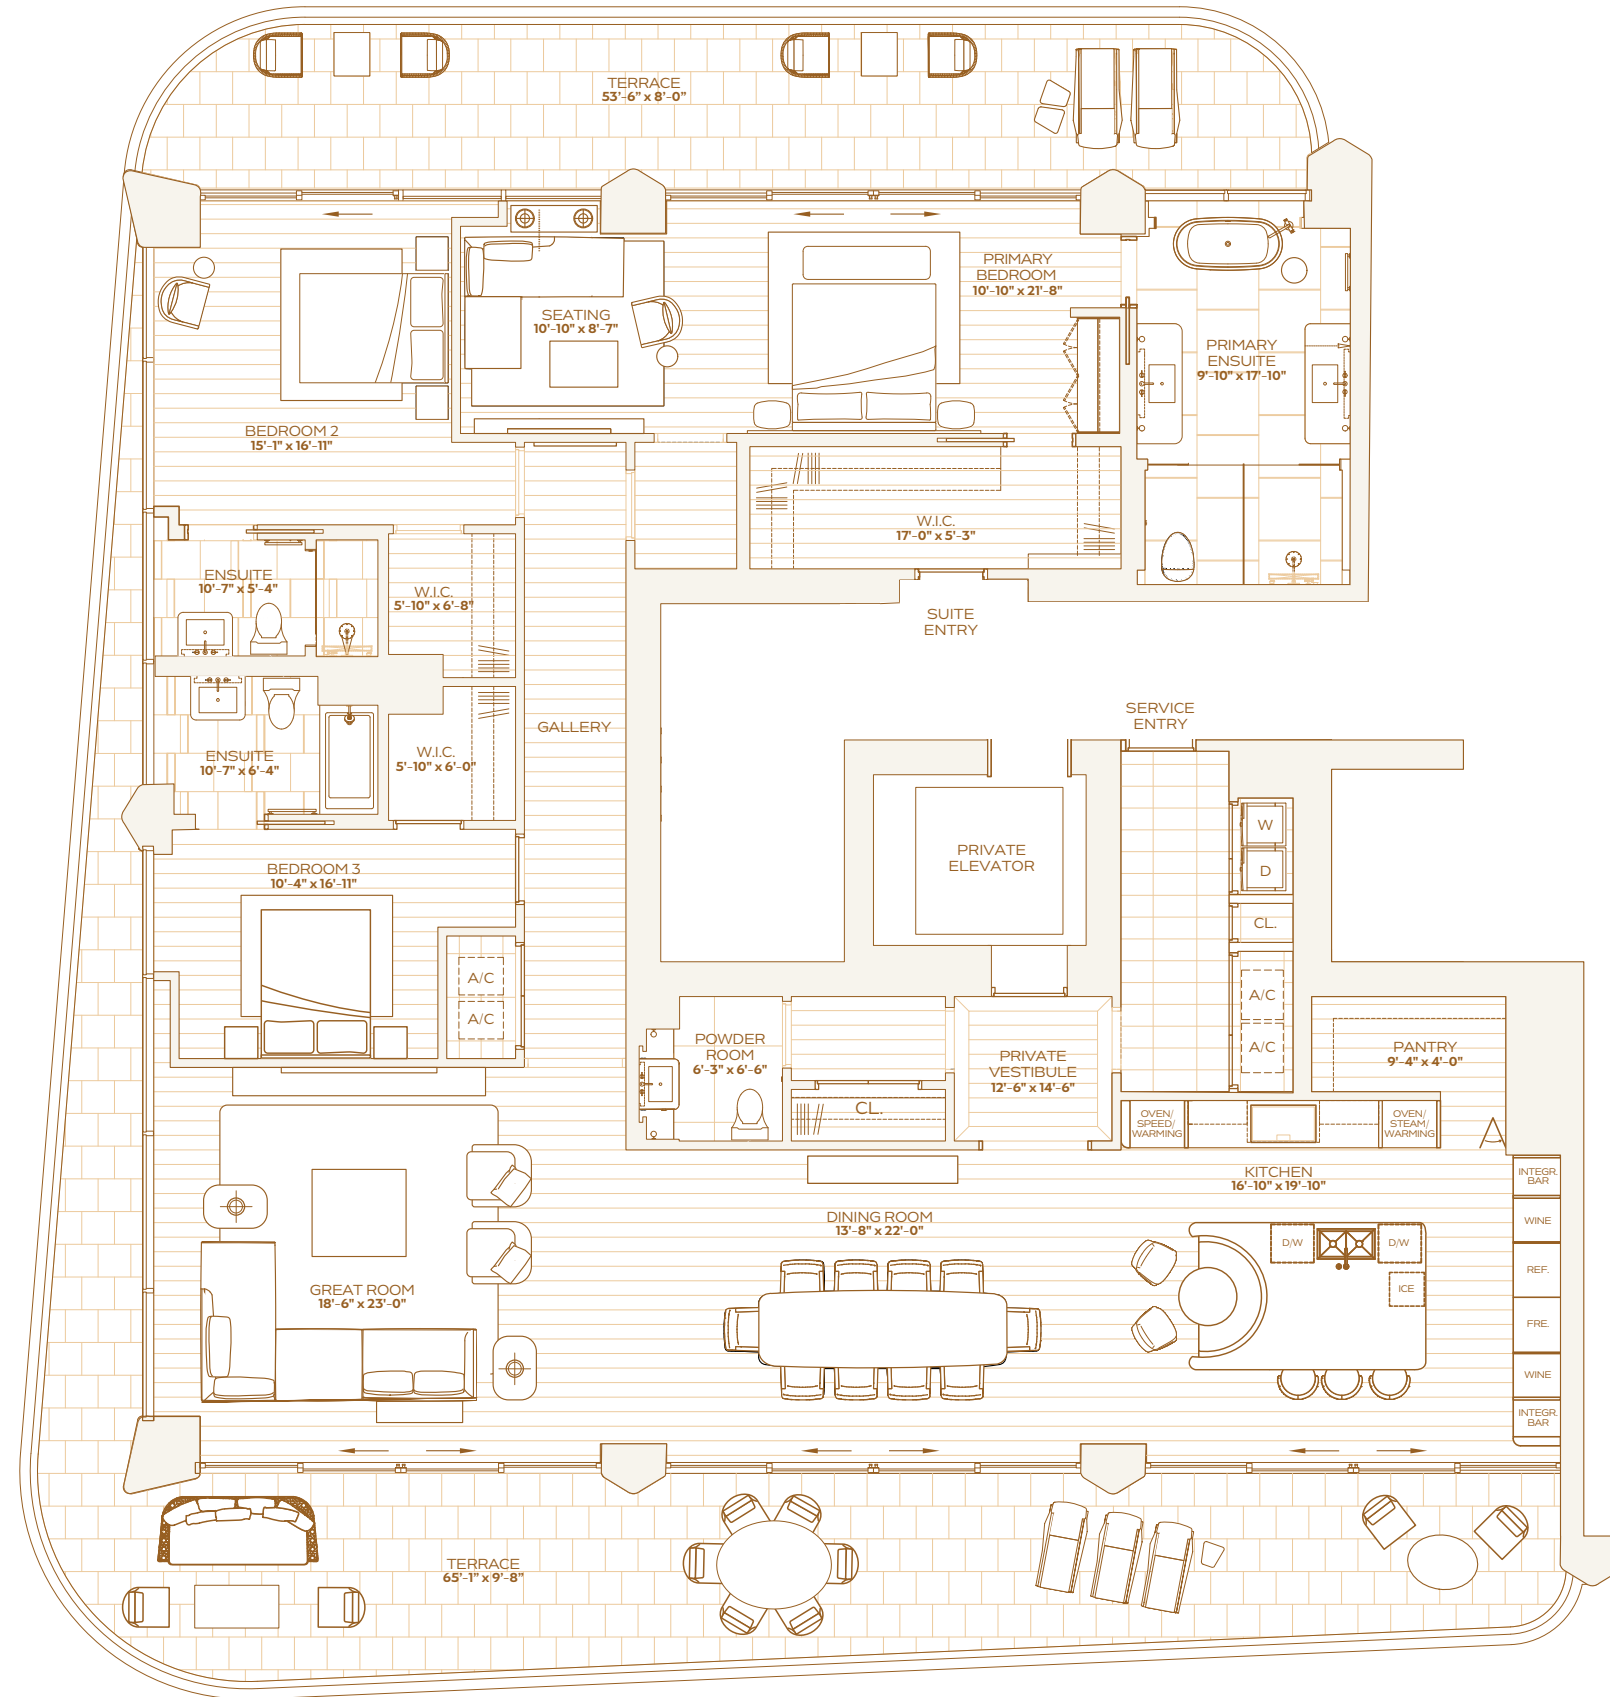

THE RITZ-CARLTON RESIDENCES
SOUTH BEACH

RESIDENCE B LEVEL 14-16

THREE BEDROOMS
THREE BATHROOMS
POWDER ROOM

INTERIOR
3,006 SQ. FT / 279 SQ. M

EXTERIOR
912 SQ. FT / 85 SQ. M

TOTAL
3,918 SQ. FT / 364 SQ. M

OCEAN