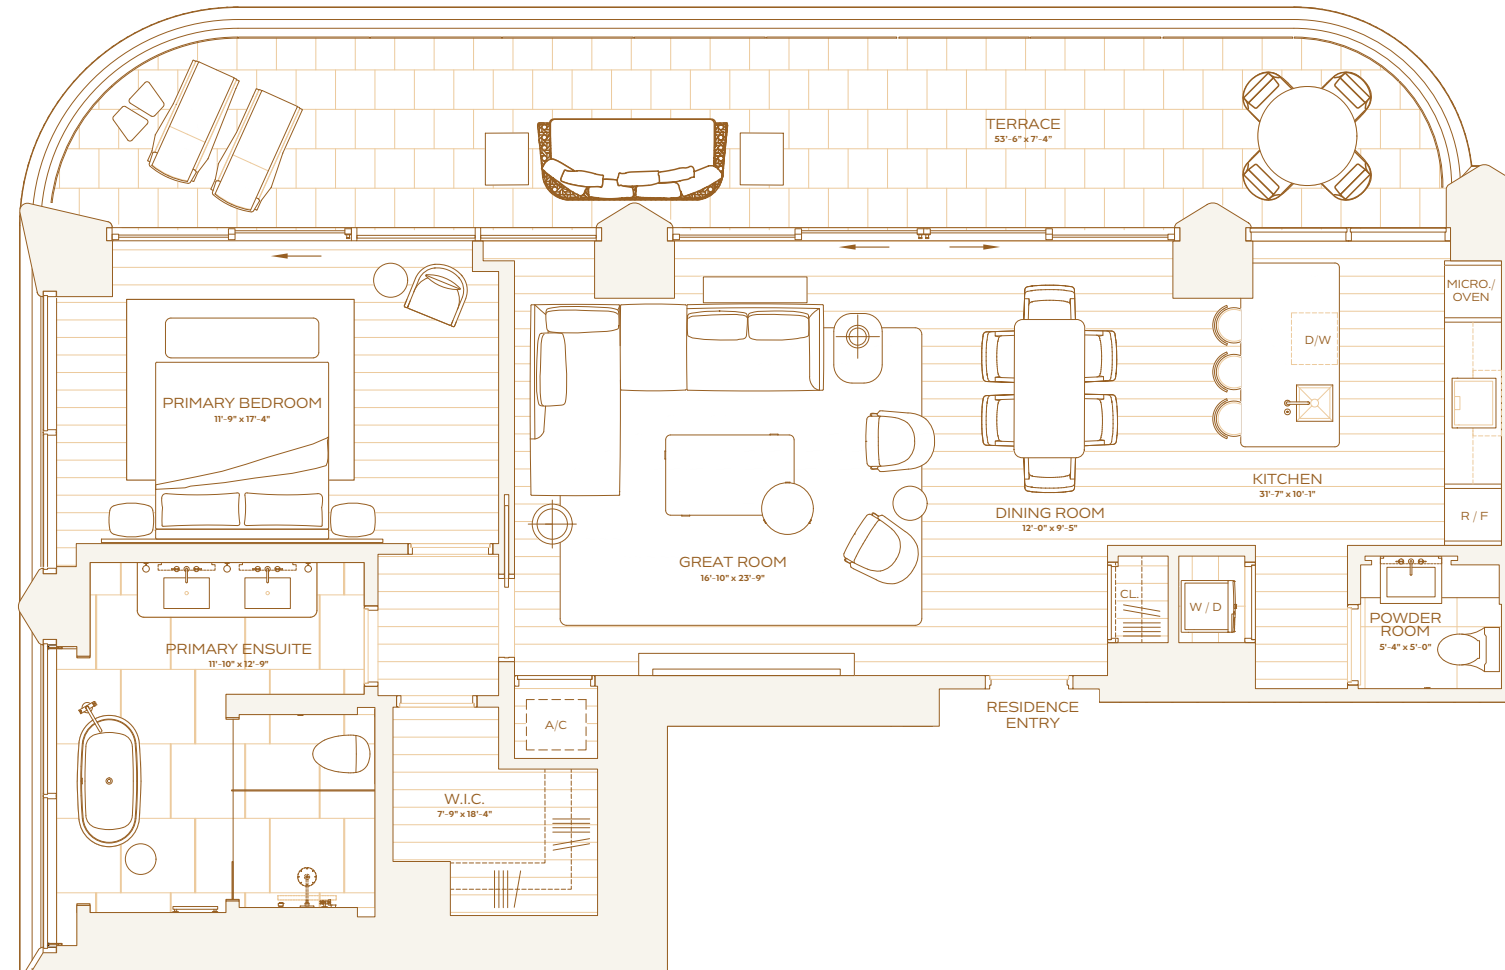

INTERIOR
2,210 SQ. FT. / 205 SQ. M

EXTERIOR
449 SQ. FT. / 42 SQ. M

TOTAL
2,659 SQ. FT. / 247 SQ. M

OCEAN

RESIDENCE D LEVEL 8

ONE BEDROOM
ONE BATHROOM
POWDER ROOM

INTERIOR
1,197 SQ. FT / 111 SQ. M

EXTERIOR
385 SQ. FT / 36 SQ. M

TOTAL
1,582 SQ. FT / 147 SQ. M

RESIDENCE A LEVEL 9 & 10

TWO BEDROOMS
TWO BATHROOMS
POWDER ROOM

INTERIOR
2,245 SQ. FT / 208 SQ. M

EXTERIOR
449 SQ. FT / 42 SQ. M

TOTAL
2,694 SQ. FT / 250 SQ. M

RESIDENCE B LEVEL 9 & 10

TWO BEDROOMS
TWO BATHROOMS
POWDER ROOM

INTERIOR
2,247 SQ. FT / 209 SQ. M

EXTERIOR
591 SQ. FT / 55 SQ. M

TOTAL
2,838 SQ. FT / 264 SQ. M

RESIDENCE C LEVEL 9 & 10

TWO BEDROOMS
TWO BATHROOMS
POWDER ROOM

INTERIOR
1,781 SQ. FT / 165 SQ. M

EXTERIOR
527 SQ. FT / 49 SQ. M

TOTAL
2,308 SQ. FT / 214 SQ. M

OCEAN

RESIDENCE D LEVEL 9 & 10

ONE BEDROOM
ONE BATHROOM
POWDER ROOM

INTERIOR
1,210 SQ. FT / 112 SQ. M

EXTERIOR
385 SQ. FT / 36 SQ. M

TOTAL
1,595 SQ. FT / 148 SQ. M