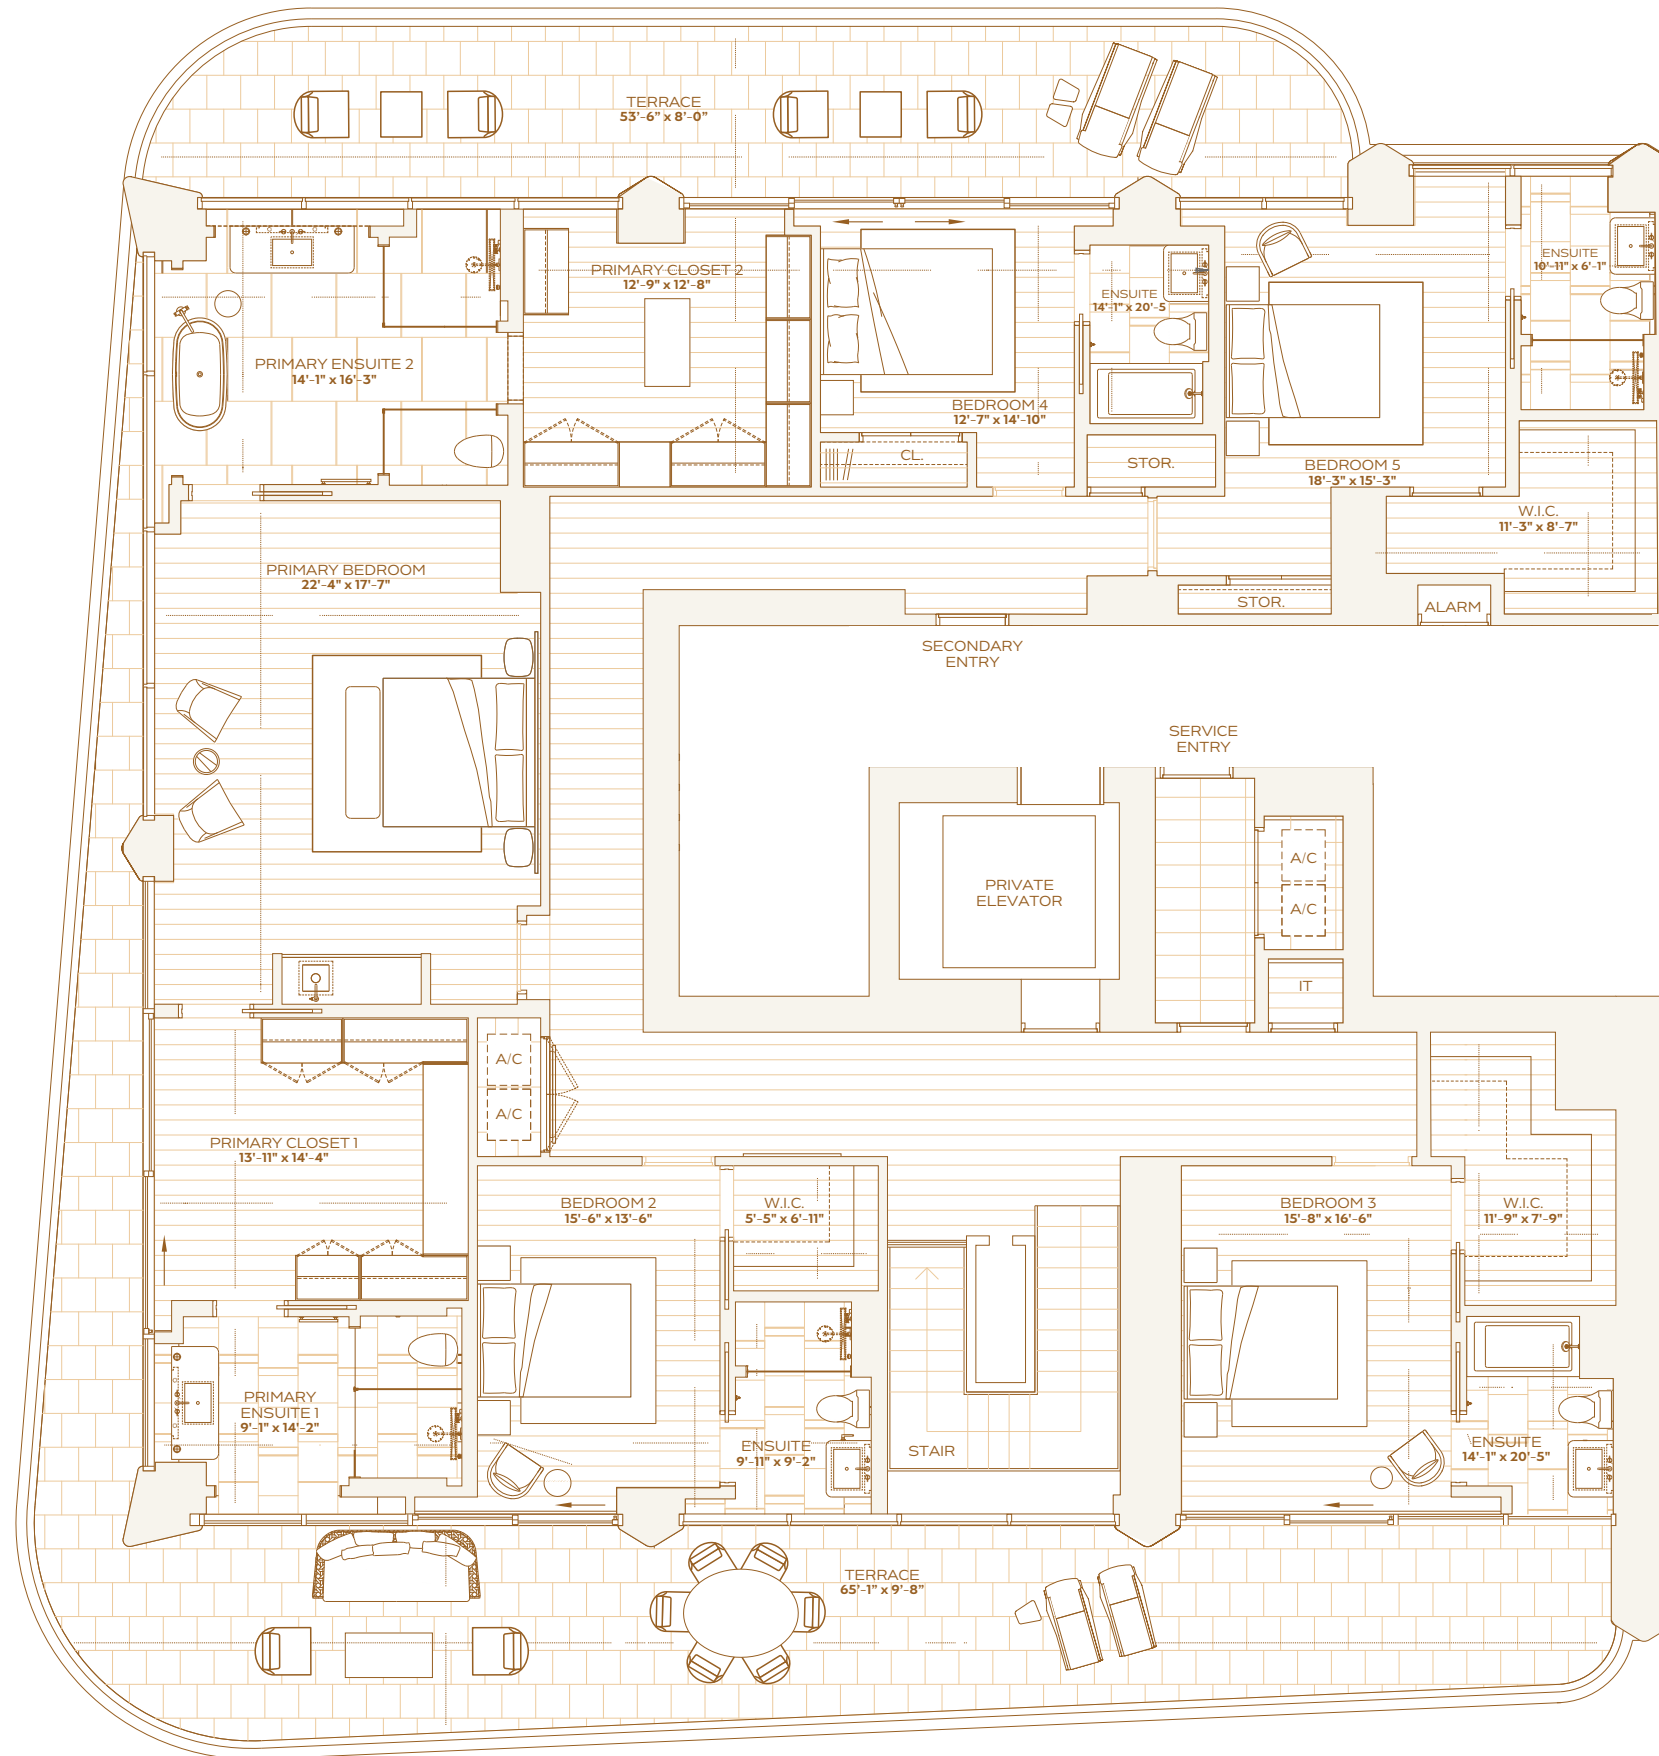

PENTHOUSE B
LEVEL 18
UPPER FLOOR

SIX BEDROOMS
SEVEN BATHROOMS
TWO POWDER ROOMS

INTERIOR
6,534 SQ. FT / 607 SQ. M

EXTERIOR
2,236 SQ. FT / 208 SQ. M

TOTAL
8,770 SQ. FT / 815 SQ. M