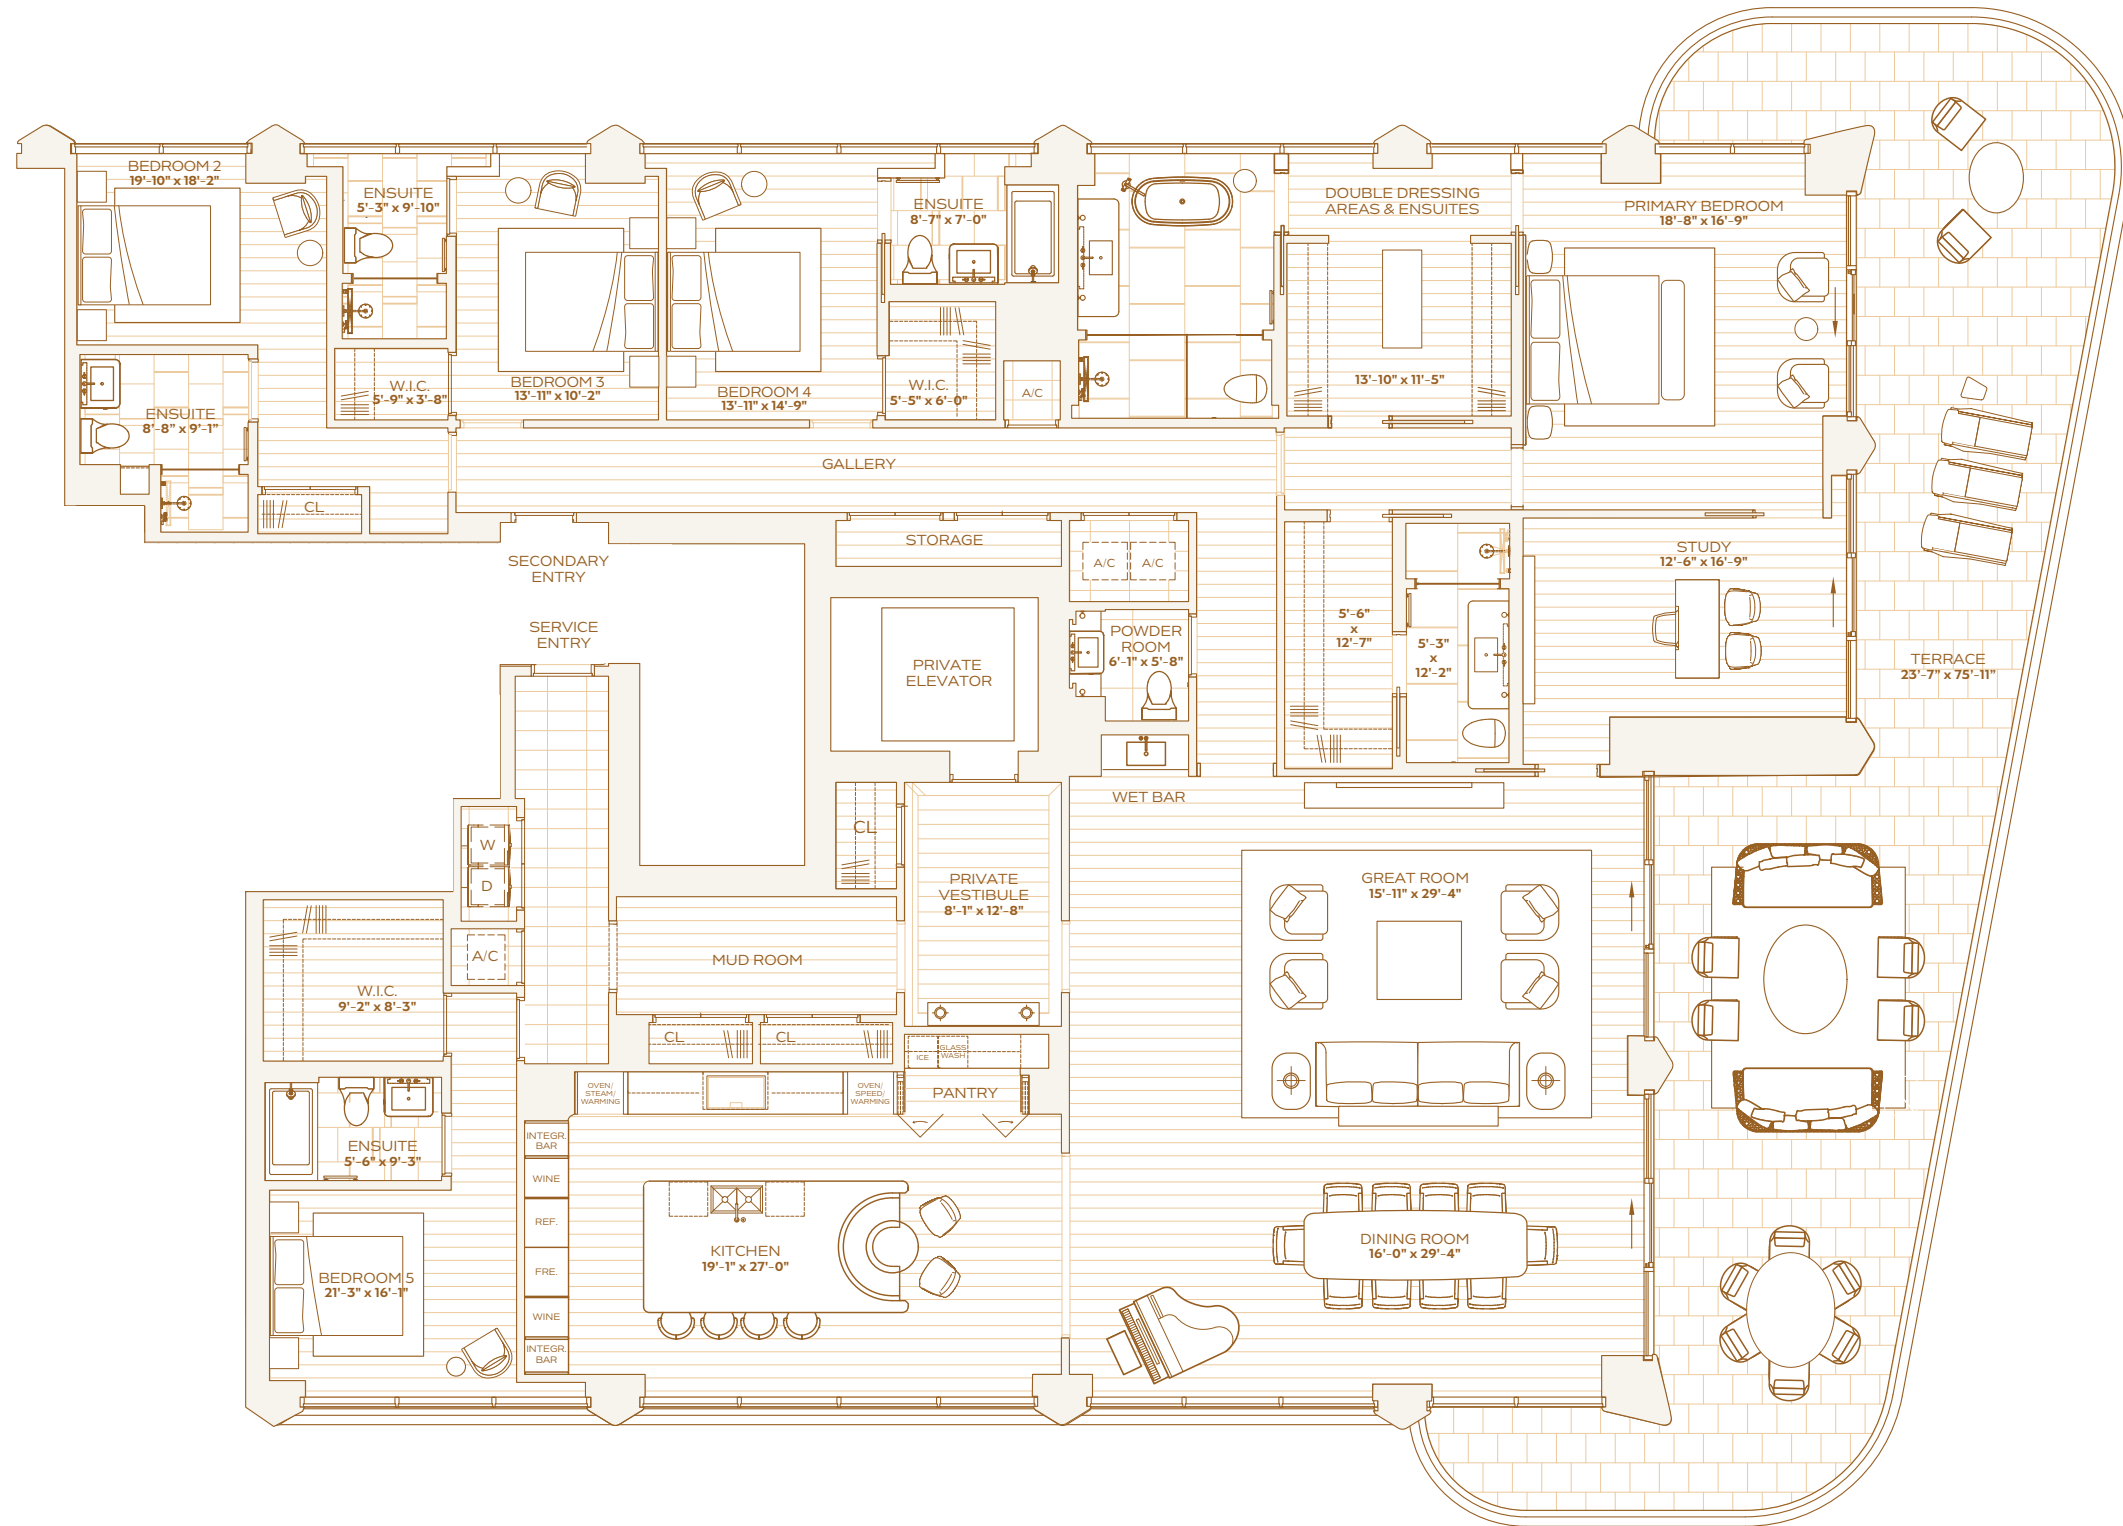

RESIDENCE A LEVEL 14-16

FIVE BEDROOMS
STUDY
SIX BATHROOMS
POWDER ROOM

INTERIOR
4,520 SQ. FT / 420 SQ. M

EXTERIOR
1,040 SQ. FT / 97 SQ. M

TOTAL
5,560 SQ. FT / 517 SQ. M