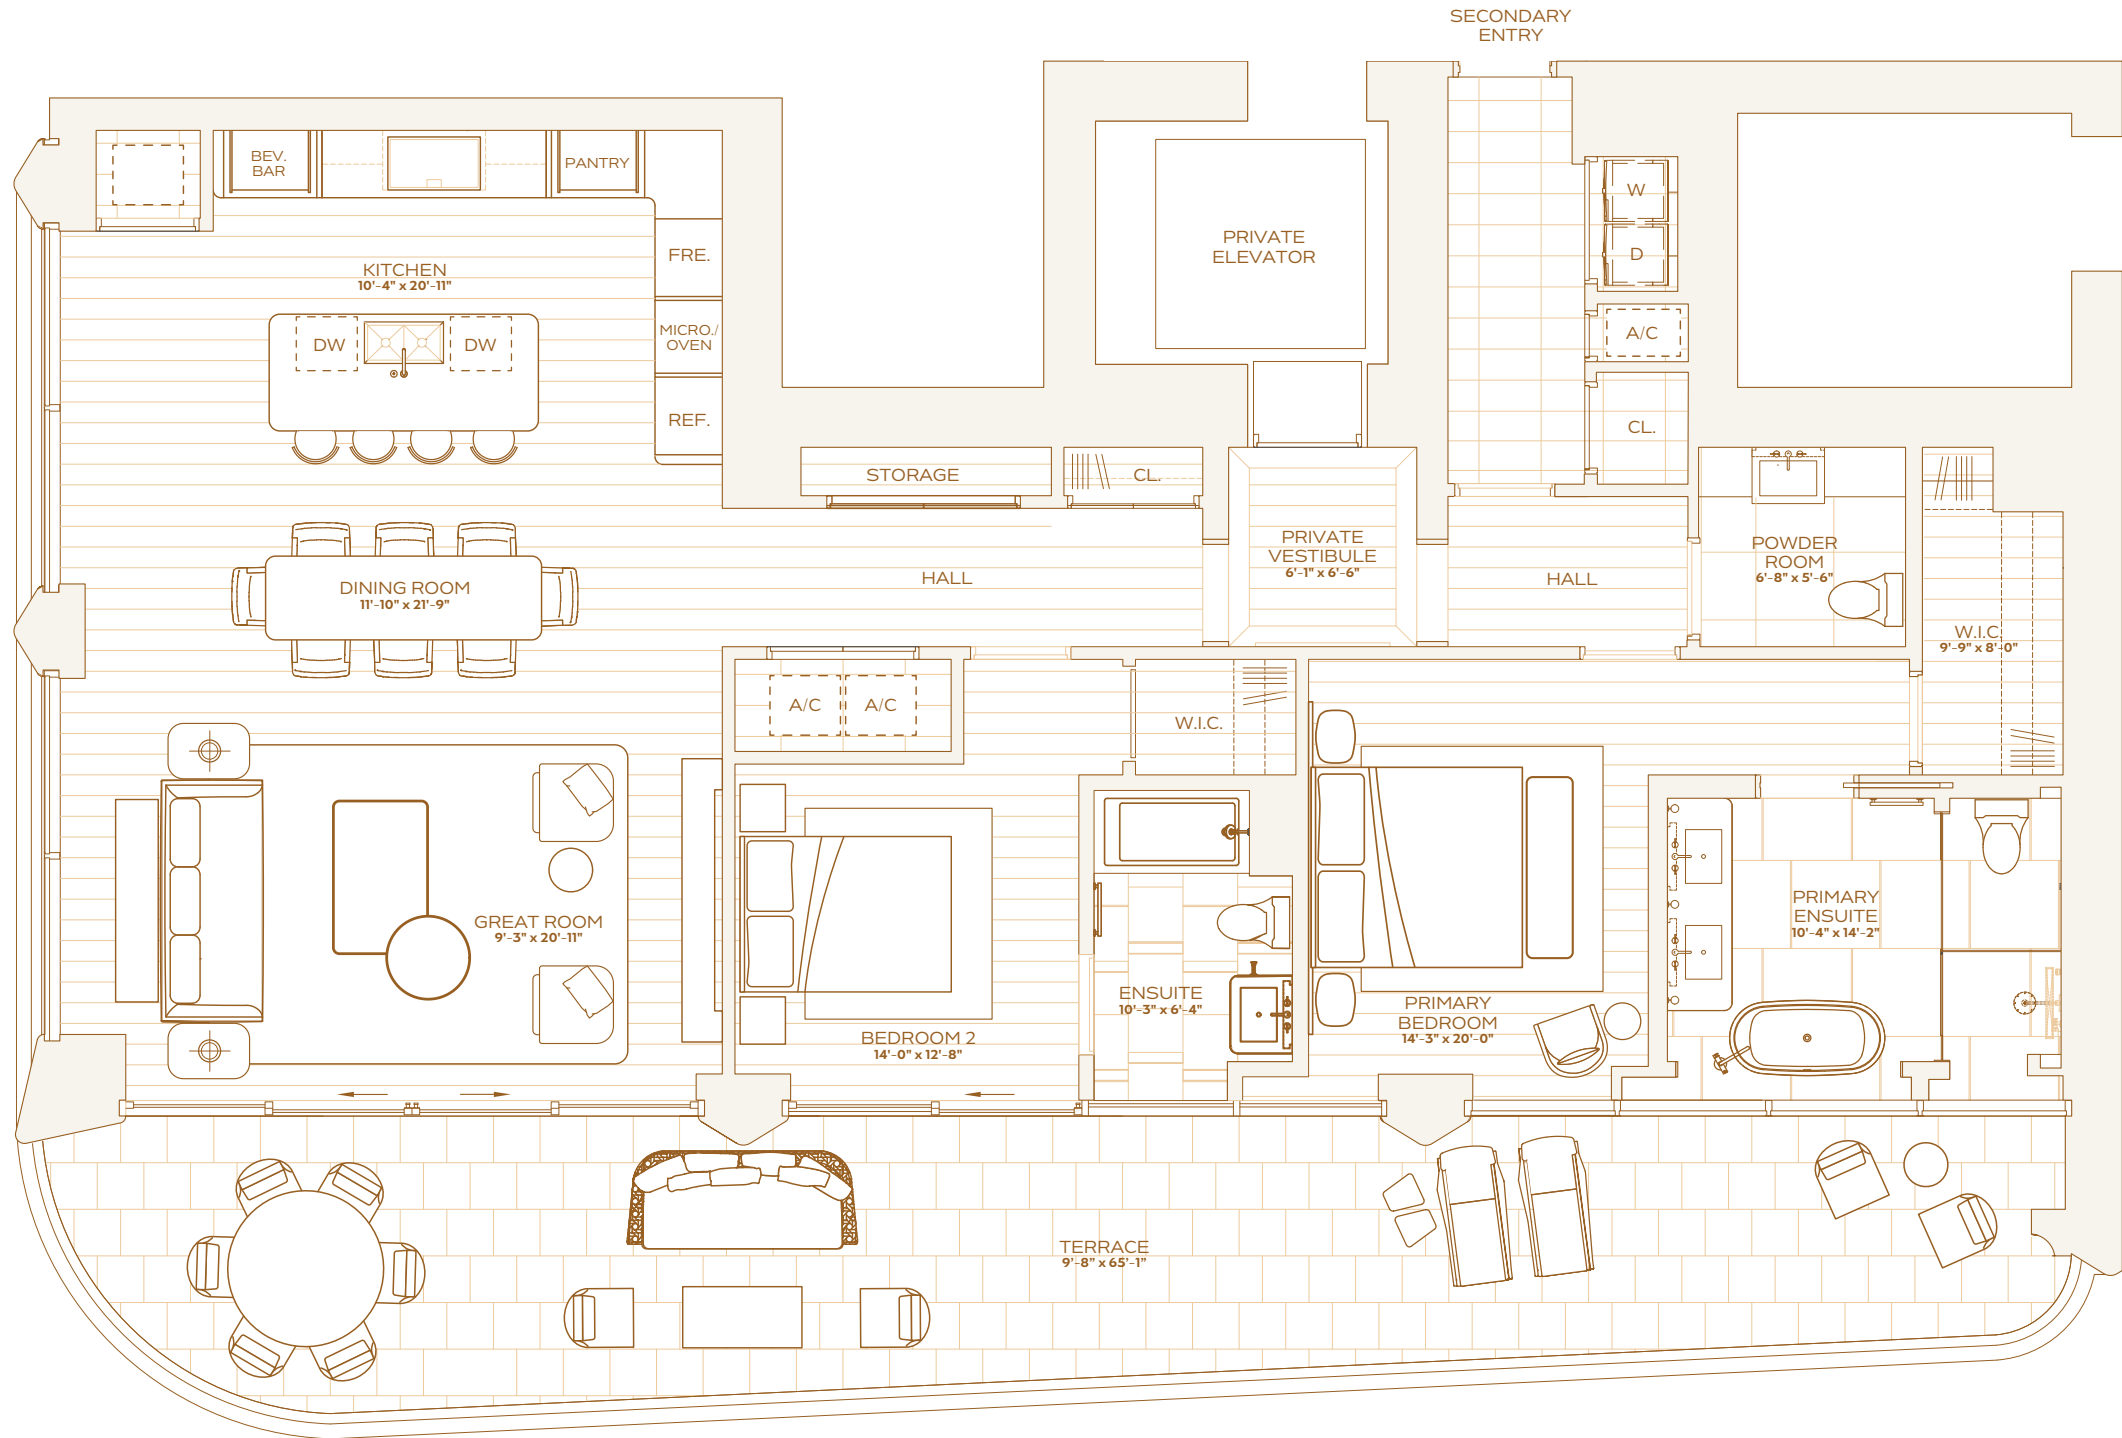

TOTAL
1,582 SQ. FT / 147 SQ. M

RESIDENCE A LEVEL 9 & 10

TWO BEDROOMS
TWO BATHROOMS
POWDER ROOM

INTERIOR
2,245 SQ. FT / 208 SQ. M

EXTERIOR
449 SQ. FT / 42 SQ. M

TOTAL
2,694 SQ. FT / 250 SQ. M

RESIDENCE B LEVEL 9 & 10

TWO BEDROOMS
TWO BATHROOMS
POWDER ROOM

INTERIOR
2,247 SQ. FT / 209 SQ. M

EXTERIOR
591 SQ. FT / 55 SQ. M

TOTAL
2,838 SQ. FT / 264 SQ. M

RESIDENCE C LEVEL 9 & 10

TWO BEDROOMS
TWO BATHROOMS
POWDER ROOM

INTERIOR
1,781 SQ. FT / 165 SQ. M

EXTERIOR
527 SQ. FT / 49 SQ. M

TOTAL
2,308 SQ. FT / 214 SQ. M

OCEAN

RESIDENCE D LEVEL 9 & 10

ONE BEDROOM
ONE BATHROOM
POWDER ROOM

INTERIOR
1,210 SQ. FT / 112 SQ. M

EXTERIOR
385 SQ. FT / 36 SQ. M

TOTAL
1,595 SQ. FT / 148 SQ. M