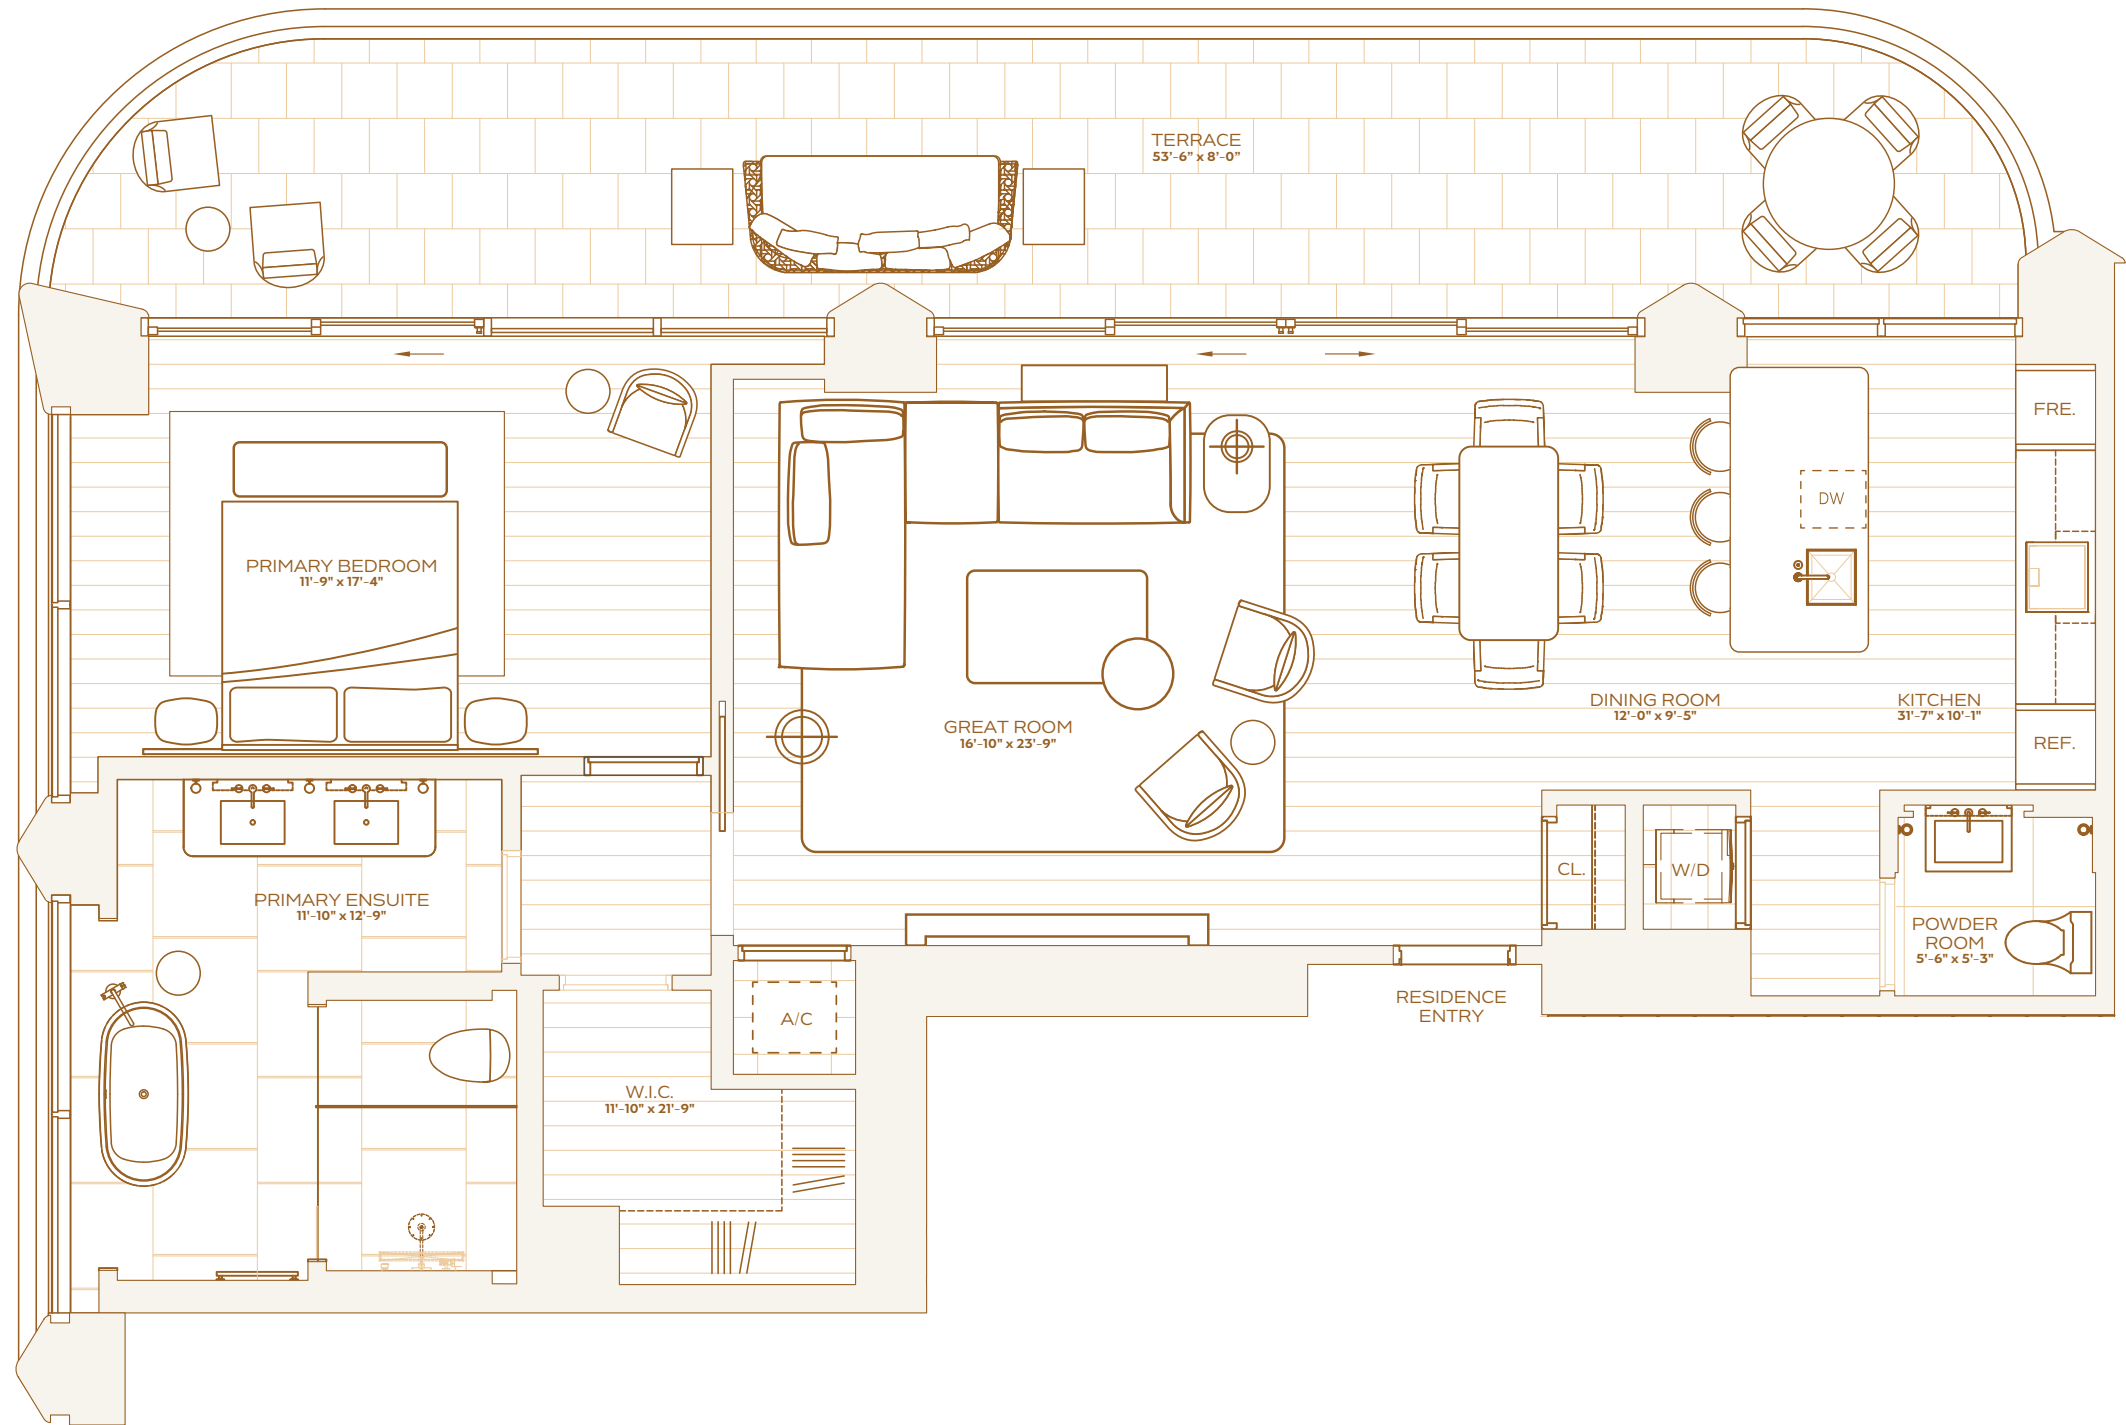

INTERIOR
2,210 SQ. FT. / 205 SQ. M

EXTERIOR
449 SQ. FT. / 42 SQ. M

TOTAL
2,659 SQ. FT. / 247 SQ. M

OCEAN

RESIDENCE D LEVEL 8

ONE BEDROOM
ONE BATHROOM
POWDER ROOM

INTERIOR
1,197 SQ. FT / 111 SQ. M

EXTERIOR
385 SQ. FT / 36 SQ. M

TWO BEDROOMS
TWO BATHROOMS
POWDER ROOM

INTERIOR
2,247 SQ. FT / 209 SQ. M

EXTERIOR
591 SQ. FT / 55 SQ. M

TOTAL
2,838 SQ. FT / 264 SQ. M

RESIDENCE C LEVEL 9 & 10

TWO BEDROOMS
TWO BATHROOMS
POWDER ROOM

INTERIOR
1,781 SQ. FT / 165 SQ. M

EXTERIOR
527 SQ. FT / 49 SQ. M

TOTAL
2,308 SQ. FT / 214 SQ. M

OCEAN

RESIDENCE D LEVEL 9 & 10

ONE BEDROOM
ONE BATHROOM
POWDER ROOM

INTERIOR
1,210 SQ. FT / 112 SQ. M

EXTERIOR
385 SQ. FT / 36 SQ. M

TOTAL
1,595 SQ. FT / 148 SQ. M

RESIDENCE A LEVEL 11-12

FIVE BEDROOMS
SIX BATHROOMS
POWDER ROOM

INTERIOR
4,481 SQ. FT. / 416 SQ. M

EXTERIOR
1,040 SQ. FT. / 96 SQ. M

TOTAL
5,521 SQ. FT. / 513 SQ. M

THE RITZ-CARLTON RESIDENCES
SOUTH BEACH

RESIDENCE B LEVEL 11-12