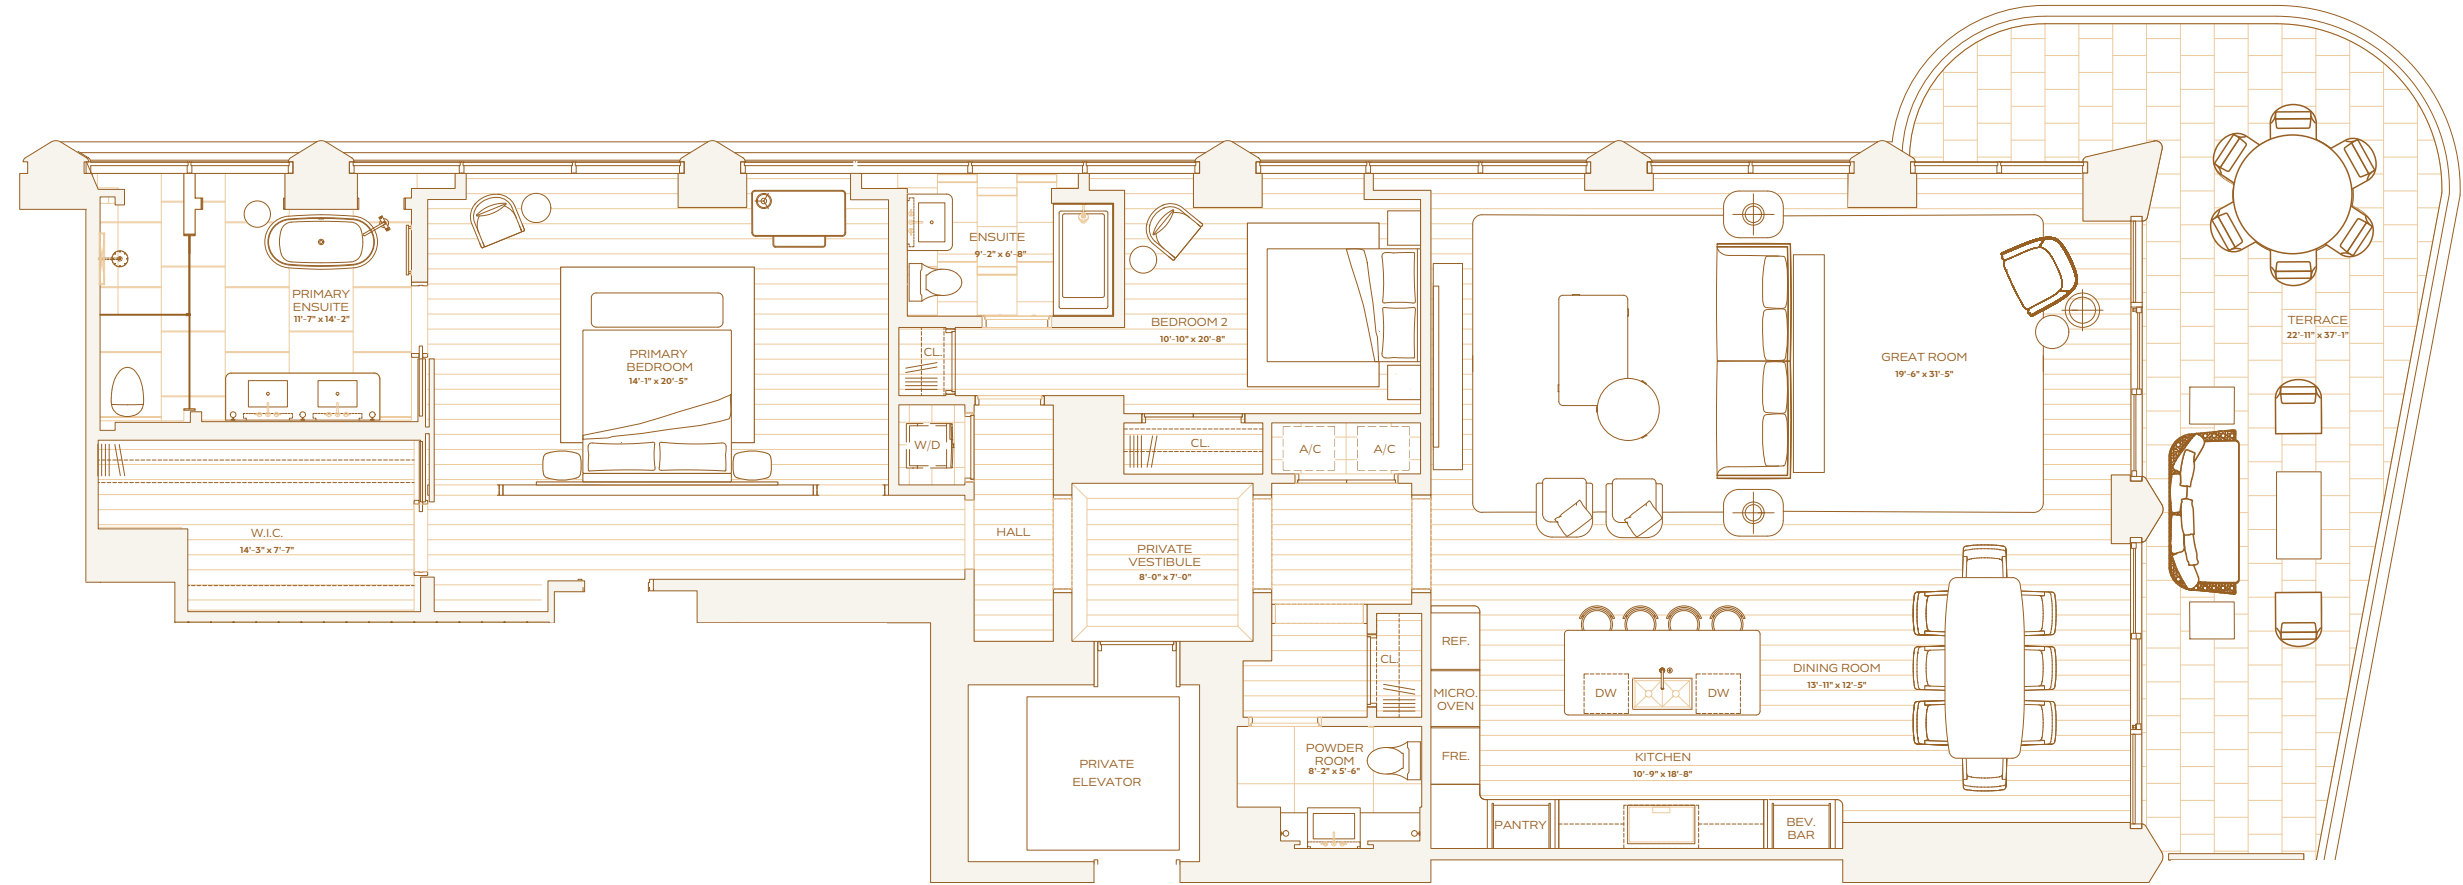

INTERIOR
2,210 SQ. FT. / 205 SQ. M

EXTERIOR
449 SQ. FT. / 42 SQ. M

TOTAL
2,659 SQ. FT. / 247 SQ. M

OCEAN

RESIDENCE D LEVEL 8

ONE BEDROOM
ONE BATHROOM
POWDER ROOM

INTERIOR
1,197 SQ. FT / 111 SQ. M

EXTERIOR
385 SQ. FT / 36 SQ. M

TOTAL
1,582 SQ. FT / 147 SQ. M

RESIDENCE A LEVEL 9 & 10

TWO BEDROOMS
TWO BATHROOMS
POWDER ROOM

INTERIOR
2,245 SQ. FT / 208 SQ. M

EXTERIOR
449 SQ. FT / 42 SQ. M

TOTAL
2,694 SQ. FT / 250 SQ. M

RESIDENCE B LEVEL 9 & 10

TWO BEDROOMS
TWO BATHROOMS
POWDER ROOM

INTERIOR
2,247 SQ. FT / 209 SQ. M

EXTERIOR
591 SQ. FT / 55 SQ. M

TOTAL
2,838 SQ. FT / 264 SQ. M

RESIDENCE C LEVEL 9 & 10

TWO BEDROOMS
TWO BATHROOMS
POWDER ROOM

INTERIOR
1,781 SQ. FT / 165 SQ. M

EXTERIOR
527 SQ. FT / 49 SQ. M

TOTAL
2,308 SQ. FT / 214 SQ. M

OCEAN

RESIDENCE D LEVEL 9 & 10

ONE BEDROOM
ONE BATHROOM
POWDER ROOM

INTERIOR
1,210 SQ. FT / 112 SQ. M

EXTERIOR
385 SQ. FT / 36 SQ. M

TOTAL
1,595 SQ. FT / 148 SQ. M