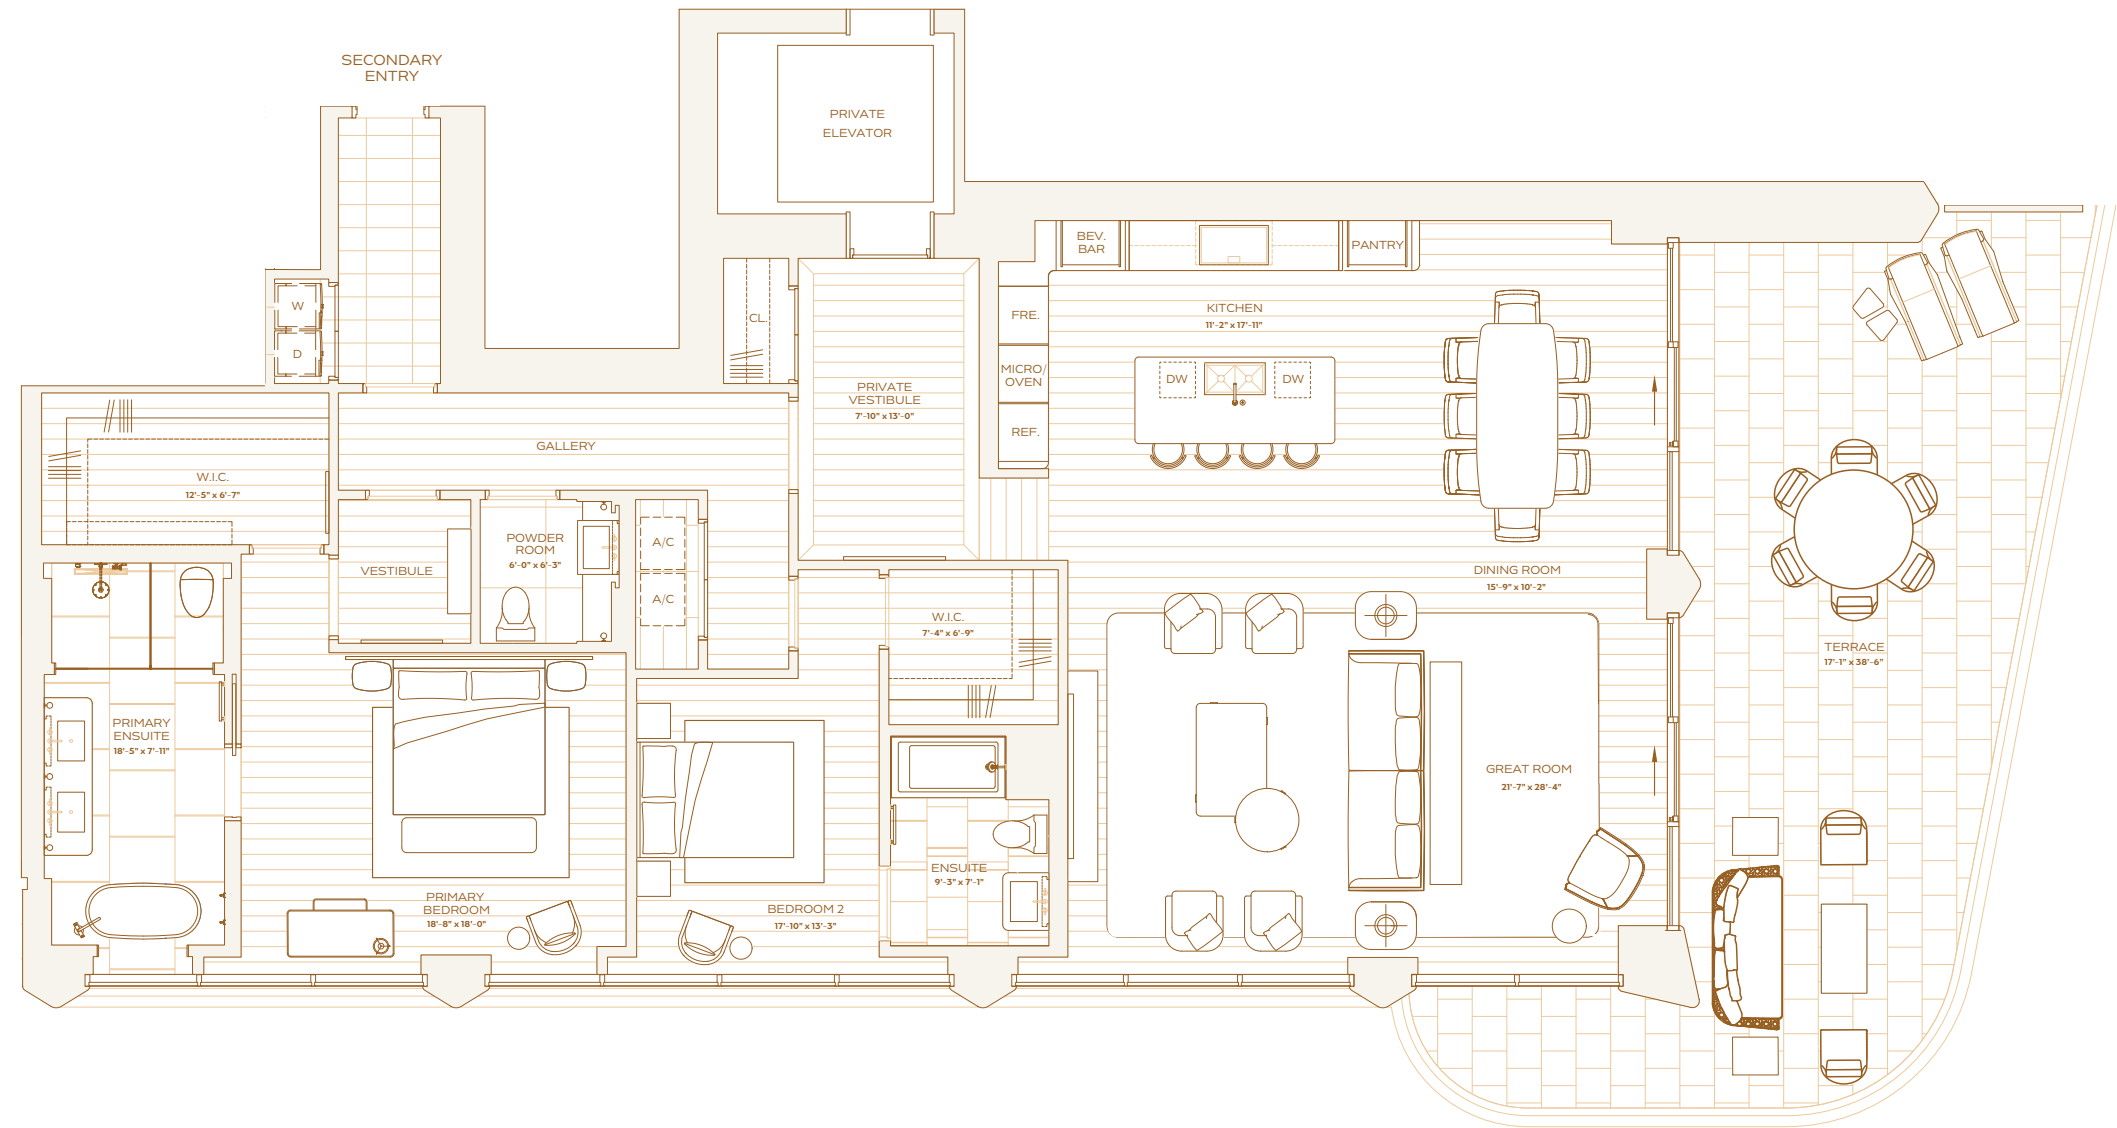

INTERIOR
2,210 SQ. FT. / 205 SQ. M

EXTERIOR
449 SQ. FT. / 42 SQ. M

TOTAL
2,659 SQ. FT. / 247 SQ. M

OCEAN

RESIDENCE D LEVEL 8

ONE BEDROOM
ONE BATHROOM
POWDER ROOM

INTERIOR
1,197 SQ. FT / 111 SQ. M

EXTERIOR
385 SQ. FT / 36 SQ. M

TOTAL
1,582 SQ. FT / 147 SQ. M

RESIDENCE A LEVEL 9 & 10

TWO BEDROOMS
TWO BATHROOMS
POWDER ROOM

INTERIOR
2,245 SQ. FT / 208 SQ. M

EXTERIOR
449 SQ. FT / 42 SQ. M

TOTAL
2,694 SQ. FT / 250 SQ. M

RESIDENCE B LEVEL 9 & 10

TWO BEDROOMS
TWO BATHROOMS
POWDER ROOM

INTERIOR
2,247 SQ. FT / 209 SQ. M

EXTERIOR
591 SQ. FT / 55 SQ. M

TOTAL
2,838 SQ. FT / 264 SQ. M

RESIDENCE C LEVEL 9 & 10

TWO BEDROOMS
TWO BATHROOMS
POWDER ROOM

INTERIOR
1,781 SQ. FT / 165 SQ. M

EXTERIOR
527 SQ. FT / 49 SQ. M

TOTAL
2,308 SQ. FT / 214 SQ. M

OCEAN

RESIDENCE D LEVEL 9 & 10

ONE BEDROOM
ONE BATHROOM
POWDER ROOM

INTERIOR
1,210 SQ. FT / 112 SQ. M

EXTERIOR
385 SQ. FT / 36 SQ. M

TOTAL
1,595 SQ. FT / 148 SQ. M