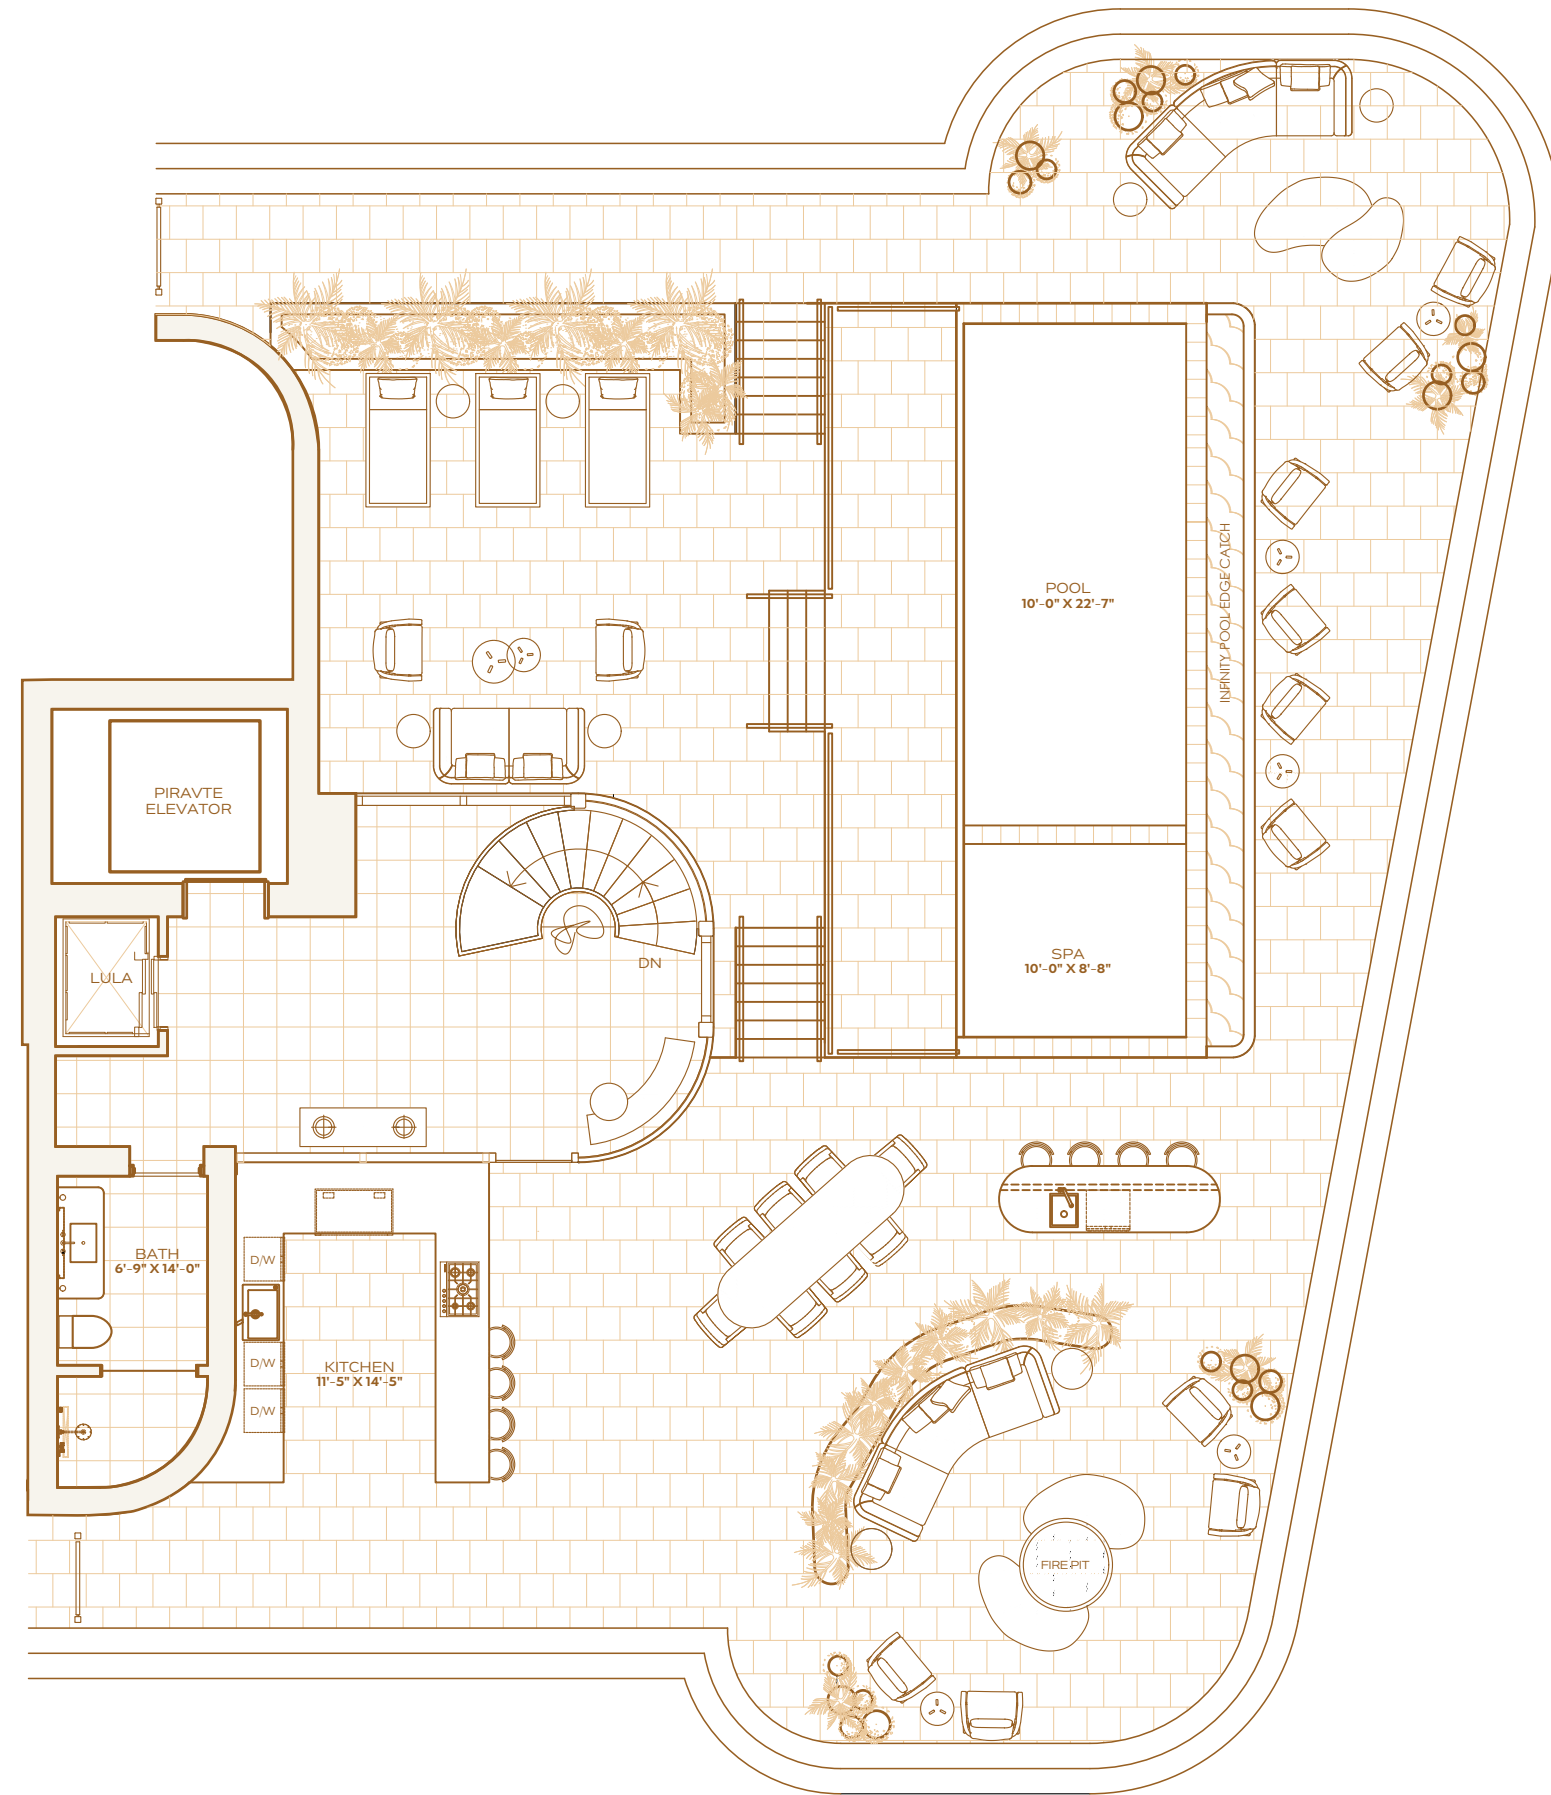

PENTHOUSE A
LEVEL 19
ROOFTOP

SEVEN BEDROOMS
EIGHT BATHROOMS
TWO POWDER ROOMS

INTERIOR
8,104 SQ. FT. / 753 SQ. M

EXTERIOR
1,482 SQ. FT. / 137 SQ. M

TOTAL
9,586 SQ. FT. / 890 SQ. M

OCEAN