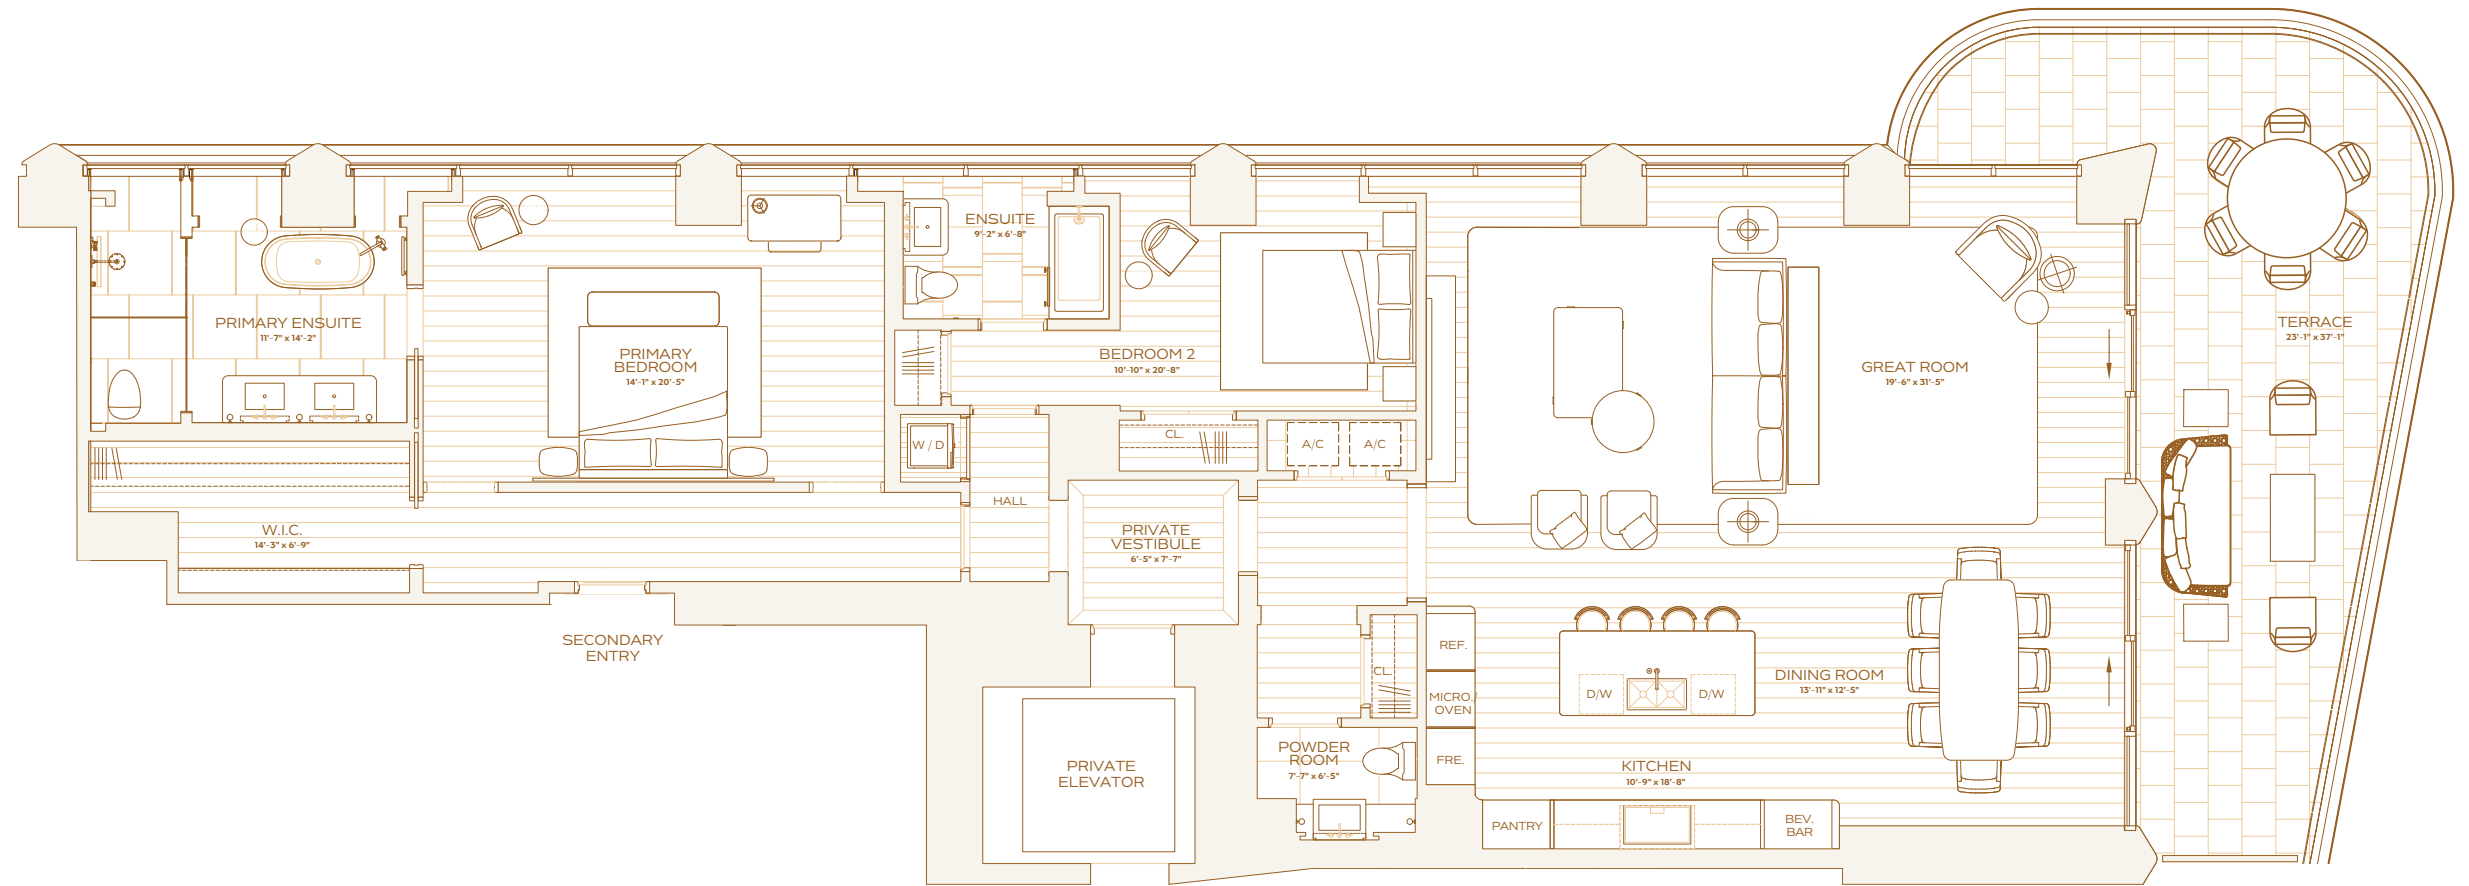

RESIDENCE A LEVEL 5 & 6

THREE BEDROOMS
THREE BATHROOMS
POWDER ROOM

INTERIOR
2,389 SQ. FT / 222 SQ. M

EXTERIOR
602 SQ. FT / 56 SQ. M

TOTAL
2,991 SQ. FT / 278 SQ. M

RESIDENCE A LEVEL 8

TWO BEDROOMS
TWO BATHROOMS
POWDER ROOM

INTERIOR
2,210 SQ. FT. / 205 SQ. M

EXTERIOR
449 SQ. FT. / 42 SQ. M

TOTAL
2,659 SQ. FT. / 247 SQ. M

OCEAN

RESIDENCE D LEVEL 8

ONE BEDROOM
ONE BATHROOM
POWDER ROOM

INTERIOR
1,197 SQ. FT / 111 SQ. M

EXTERIOR
385 SQ. FT / 36 SQ. M

TOTAL
1,582 SQ. FT / 147 SQ. M

RESIDENCE A LEVEL 9 & 10

TWO BEDROOMS
TWO BATHROOMS
POWDER ROOM

INTERIOR
2,245 SQ. FT / 208 SQ. M

EXTERIOR
449 SQ. FT / 42 SQ. M

TOTAL
2,694 SQ. FT / 250 SQ. M

RESIDENCE B LEVEL 9 & 10