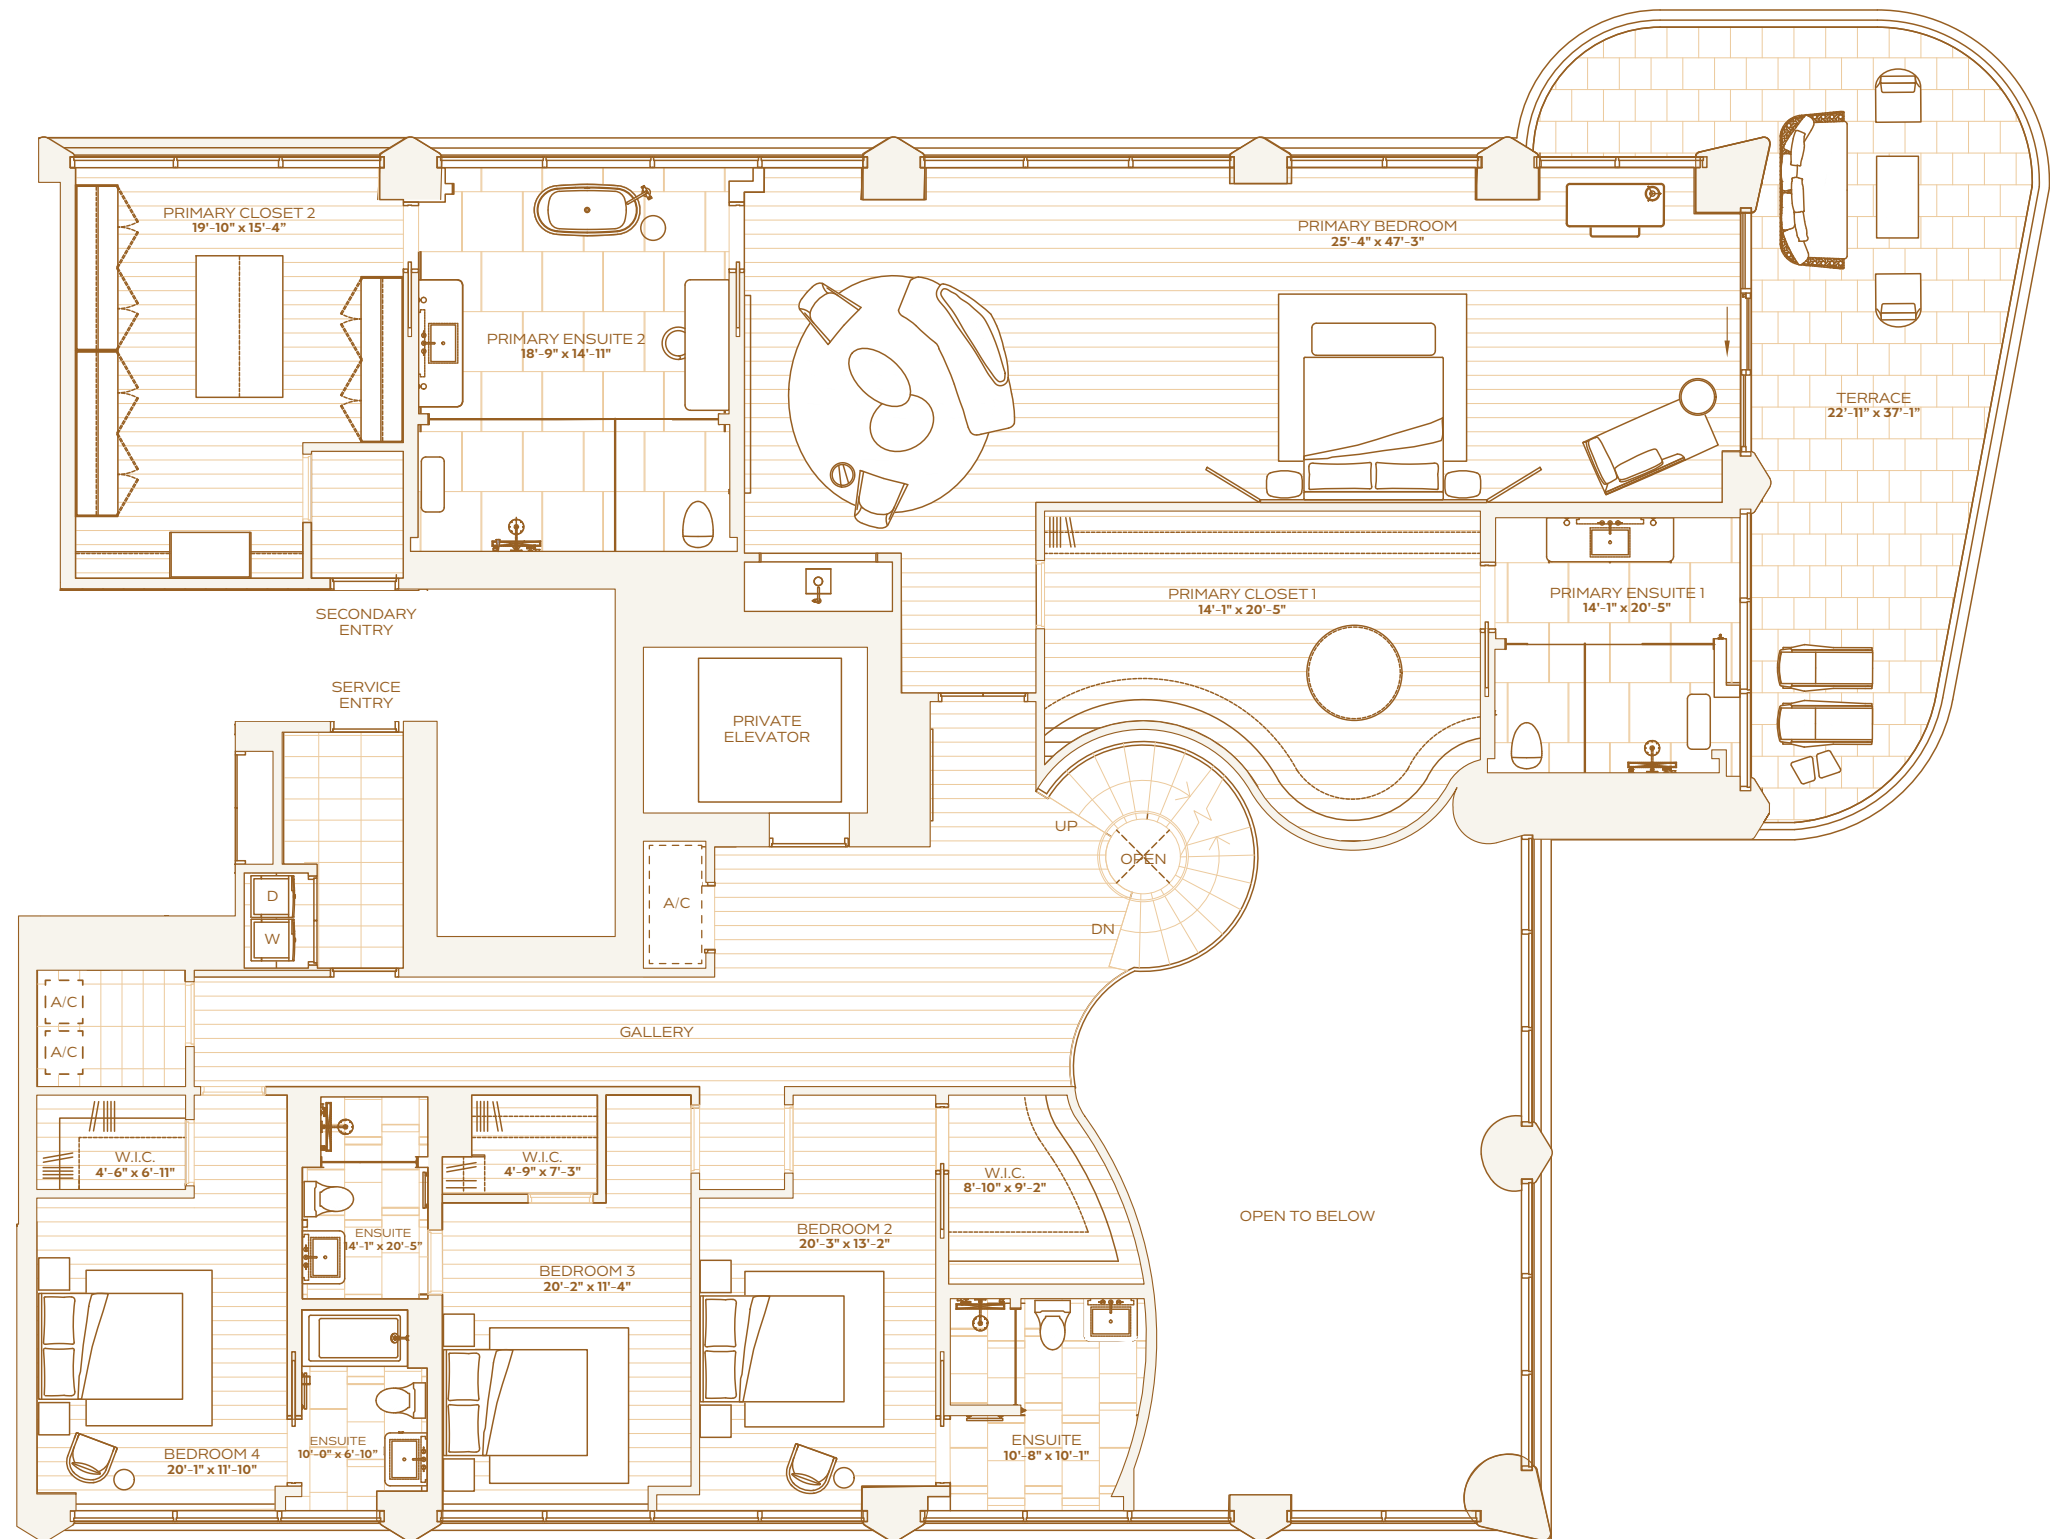

EXTERIOR
912 SQ. FT / 85 SQ. M

TOTAL
3,918 SQ. FT / 364 SQ. M

OCEAN

PENTHOUSE A
LEVEL 17
LOWER FLOOR

SEVEN BEDROOMS
EIGHT BATHROOMS
TWO POWDER ROOMS

INTERIOR
8,104 SQ. FT. / 753 SQ. M

EXTERIOR
1,482 SQ. FT. / 137 SQ. M

TOTAL
9,586 SQ. FT. / 890 SQ. M

OCEAN

OCEAN

PENTHOUSE A
LEVEL 18
UPPER FLOOR

SEVEN BEDROOMS
EIGHT BATHROOMS
TWO POWDER ROOMS

INTERIOR
8,104 SQ. FT. / 753 SQ. M

EXTERIOR
1,482 SQ. FT. / 137 SQ. M

TOTAL
9,586 SQ. FT. / 890 SQ. M