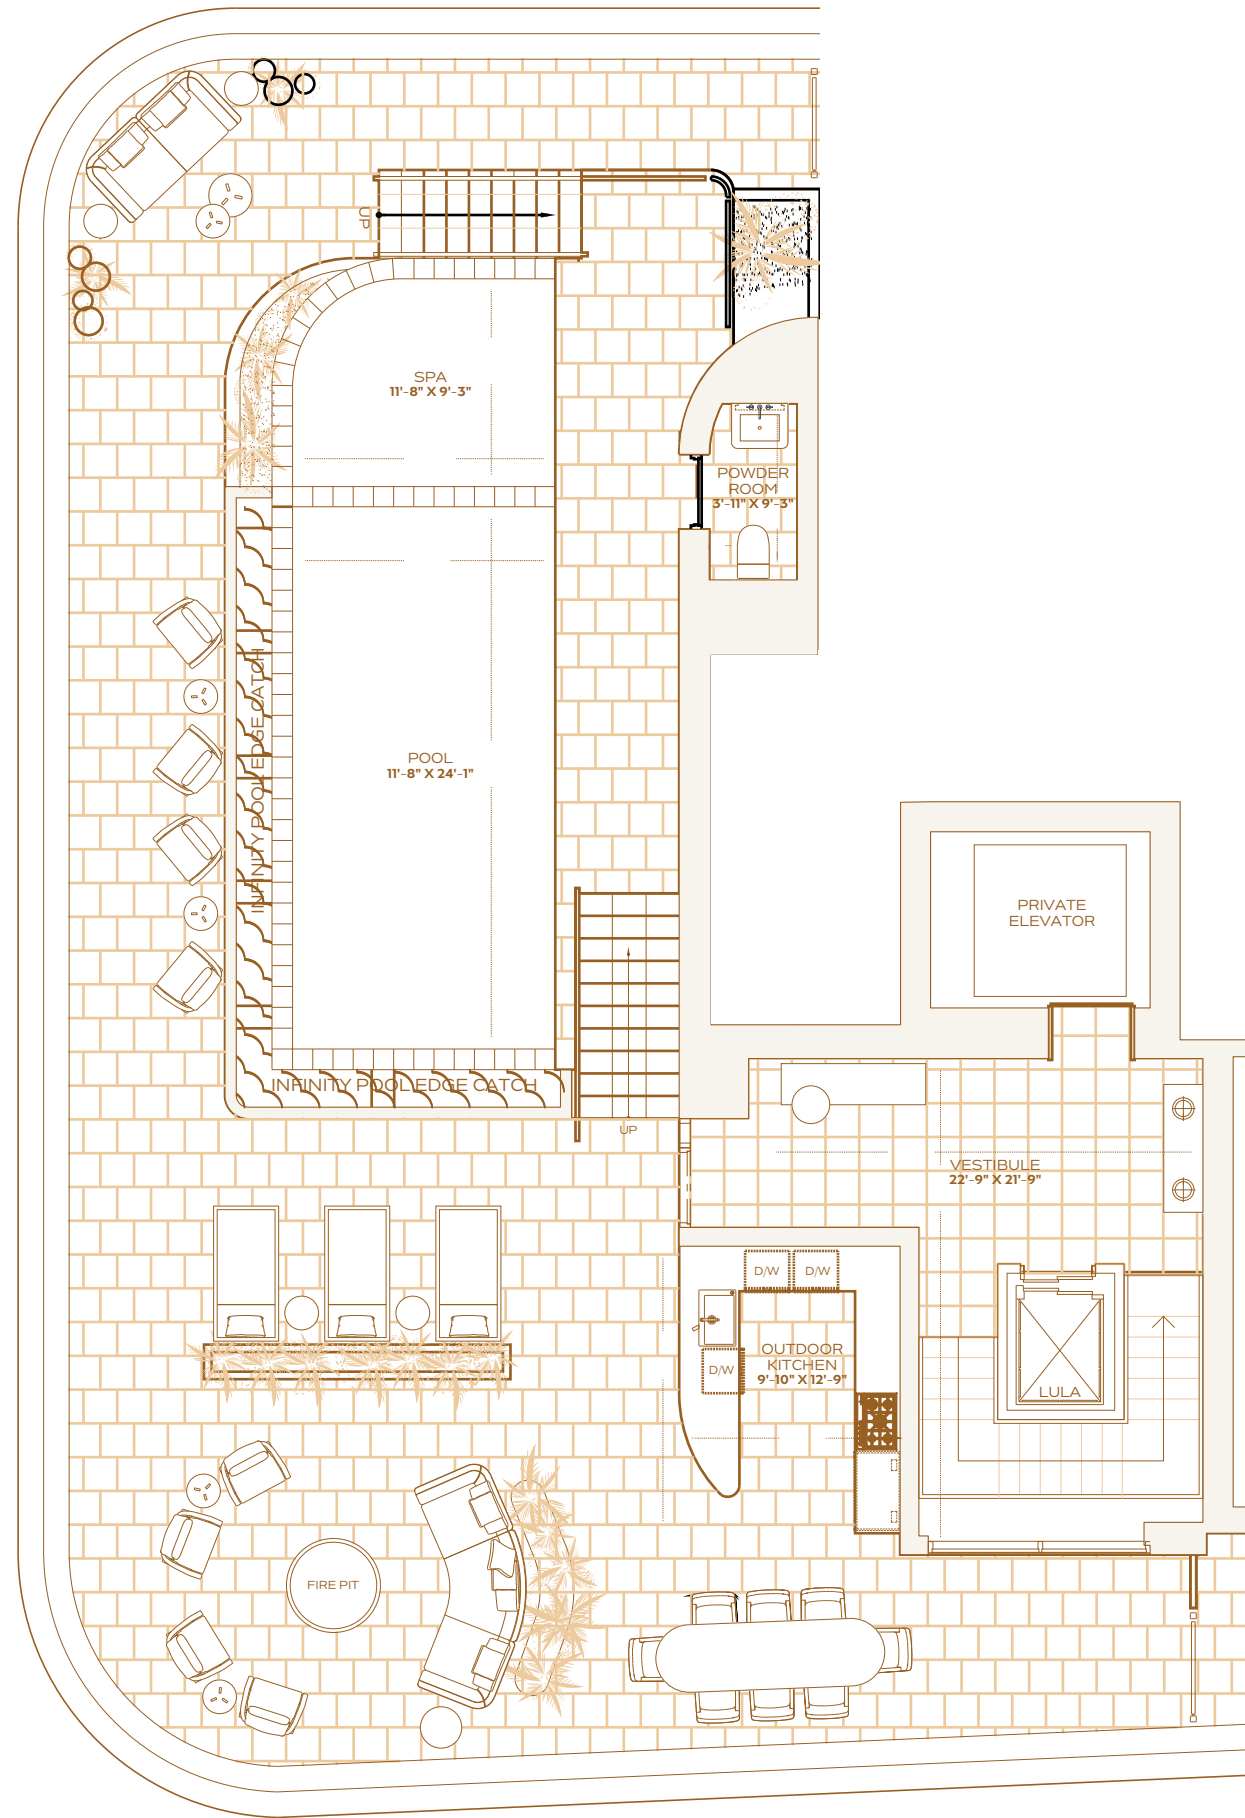

SIX BEDROOMS
SEVEN BATHROOMS
TWO POWDER ROOMS

INTERIOR
6,534 SQ. FT / 607 SQ. M

EXTERIOR
2,236 SQ. FT / 208 SQ. M

TOTAL
8,770 SQ. FT / 815 SQ. M

THE RITZ-CARLTON RESIDENCES
SOUTH BEACH

PENTHOUSE B
LEVEL 19
ROOFTOP

SIX BEDROOMS
SEVEN BATHROOMS
TWO POWDER ROOMS

INTERIOR
6,534 SQ. FT. / 607 SQ. M

EXTERIOR
2,236 SQ. FT. / 208 SQ. M

TOTAL
8,770 SQ. FT. / 815 SQ. M

OCEAN