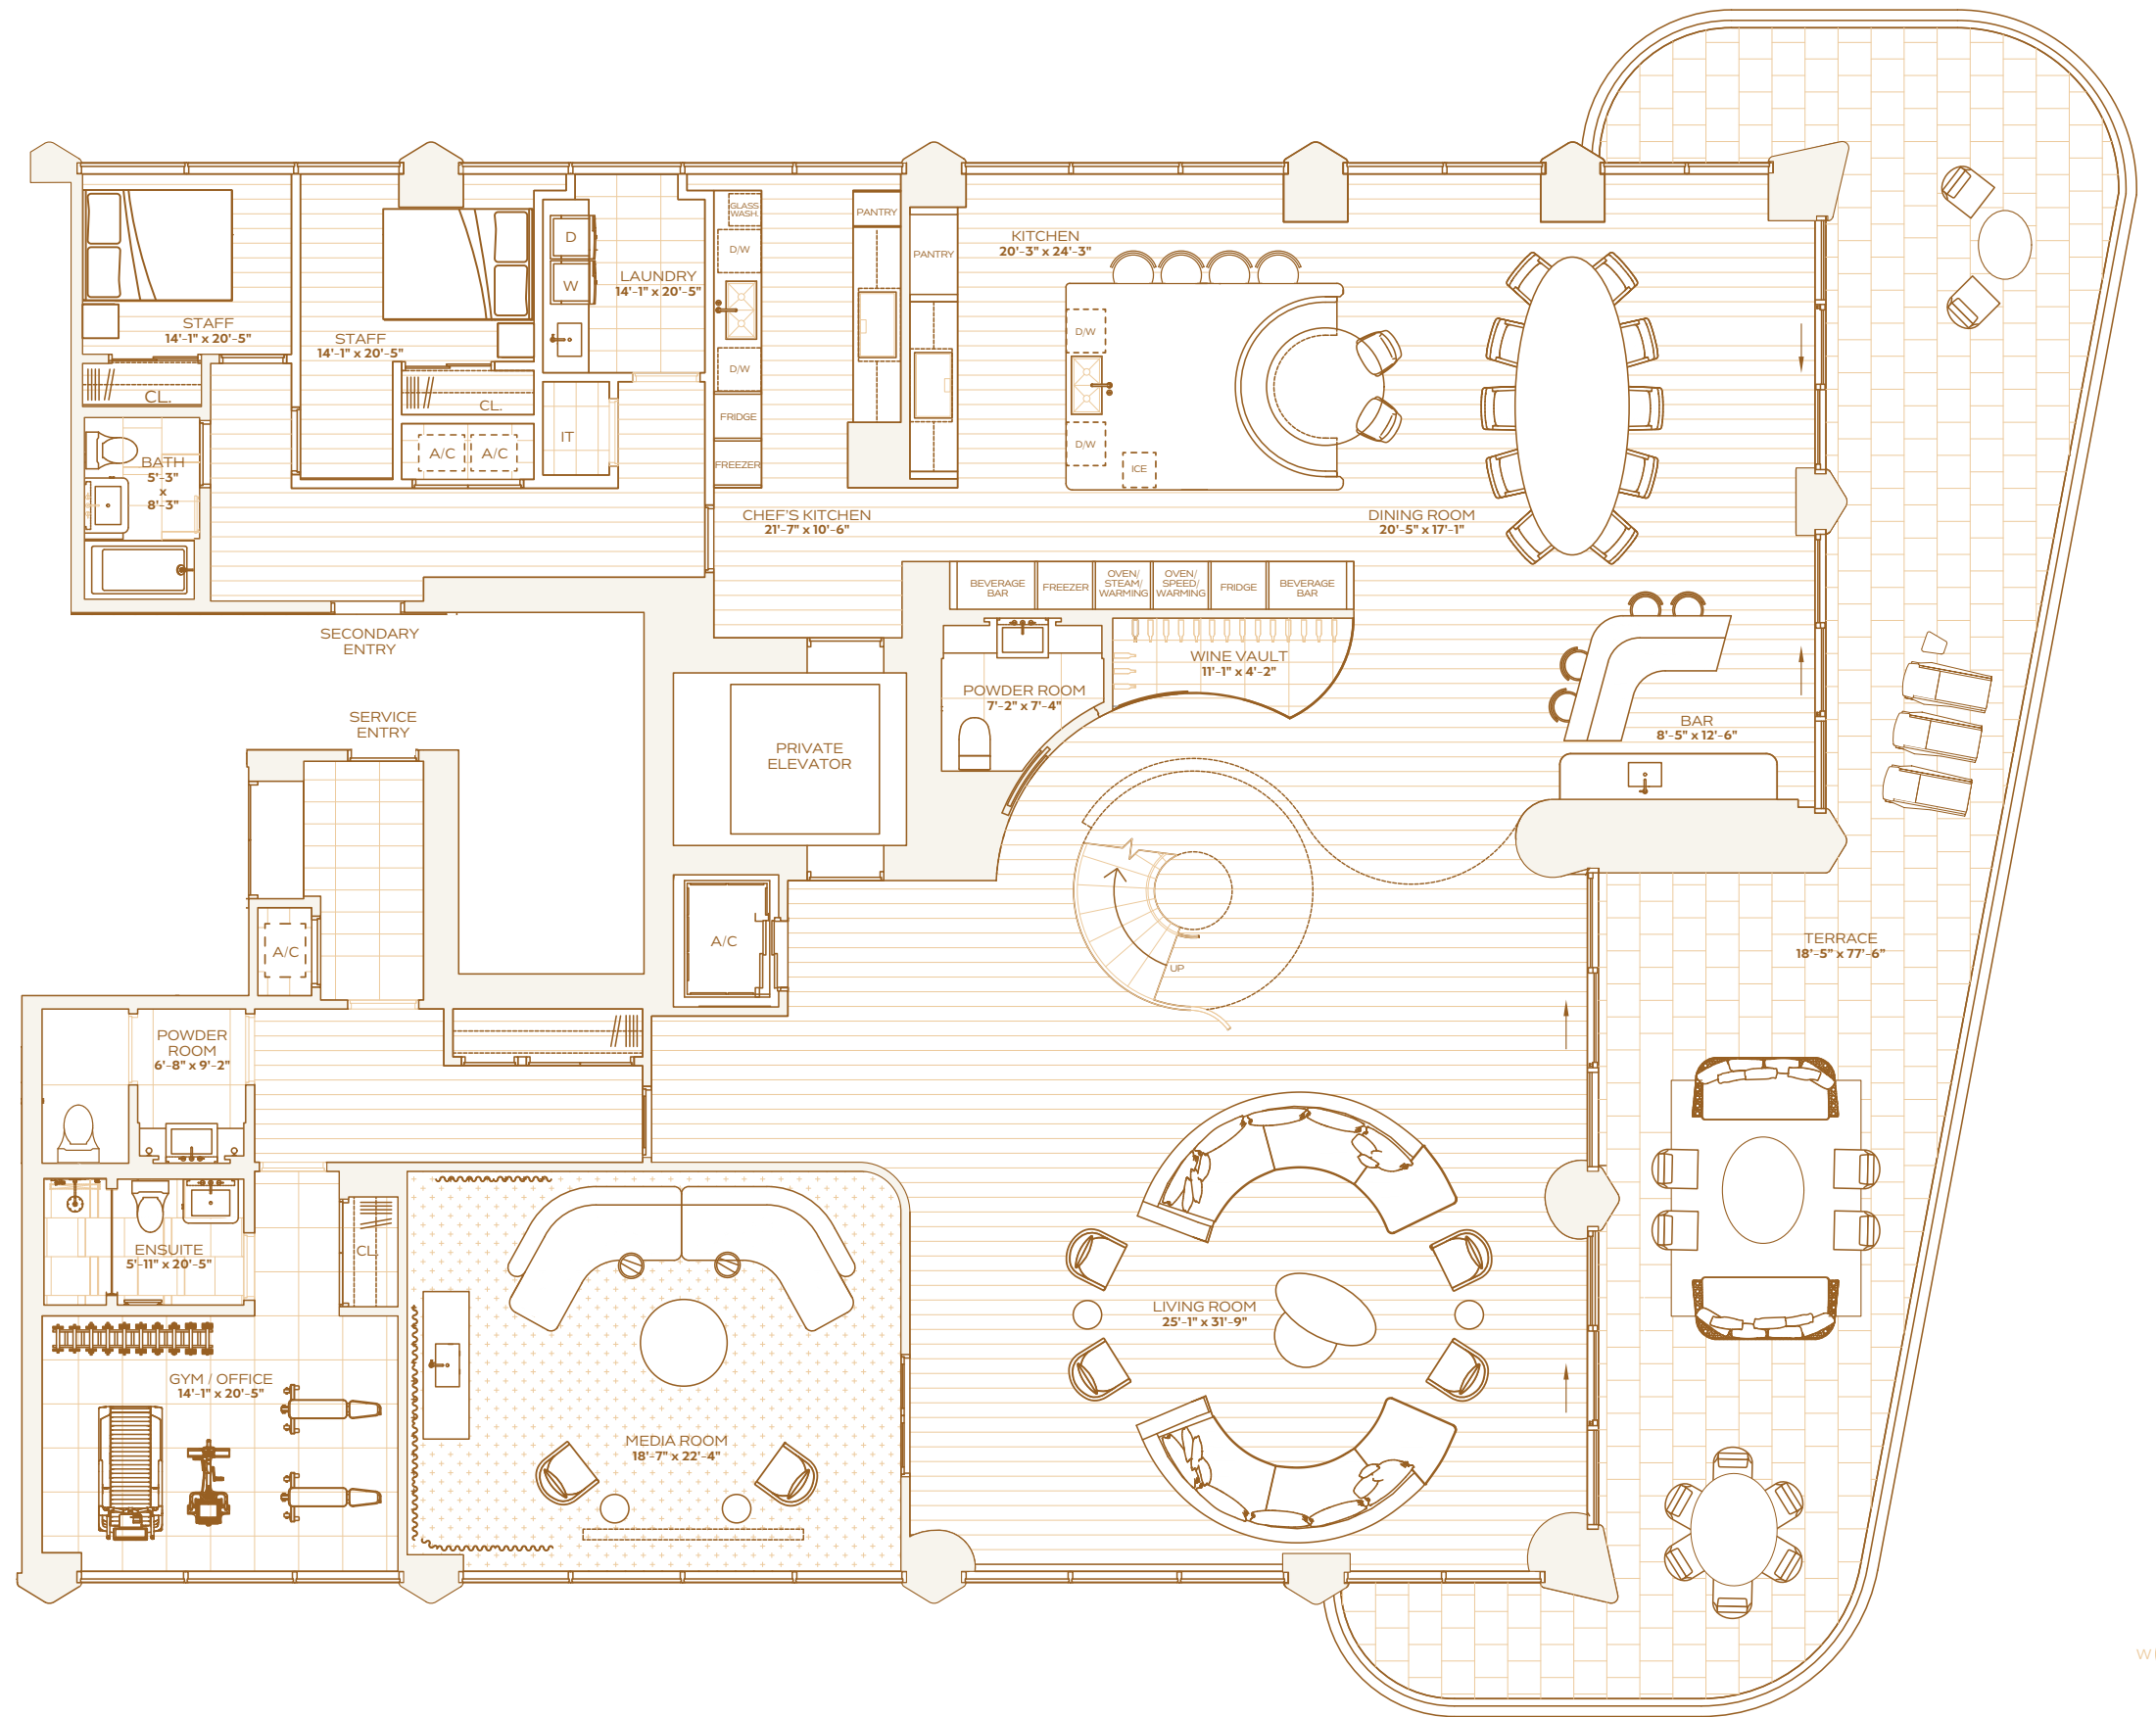

PENTHOUSE A
LEVEL 17
LOWER FLOOR

SEVEN BEDROOMS
EIGHT BATHROOMS
TWO POWDER ROOMS

INTERIOR
8,104 SQ. FT. / 753 SQ. M

EXTERIOR
1,482 SQ. FT. / 137 SQ. M

TOTAL
9,586 SQ. FT. / 890 SQ. M

OCEAN

OCEAN