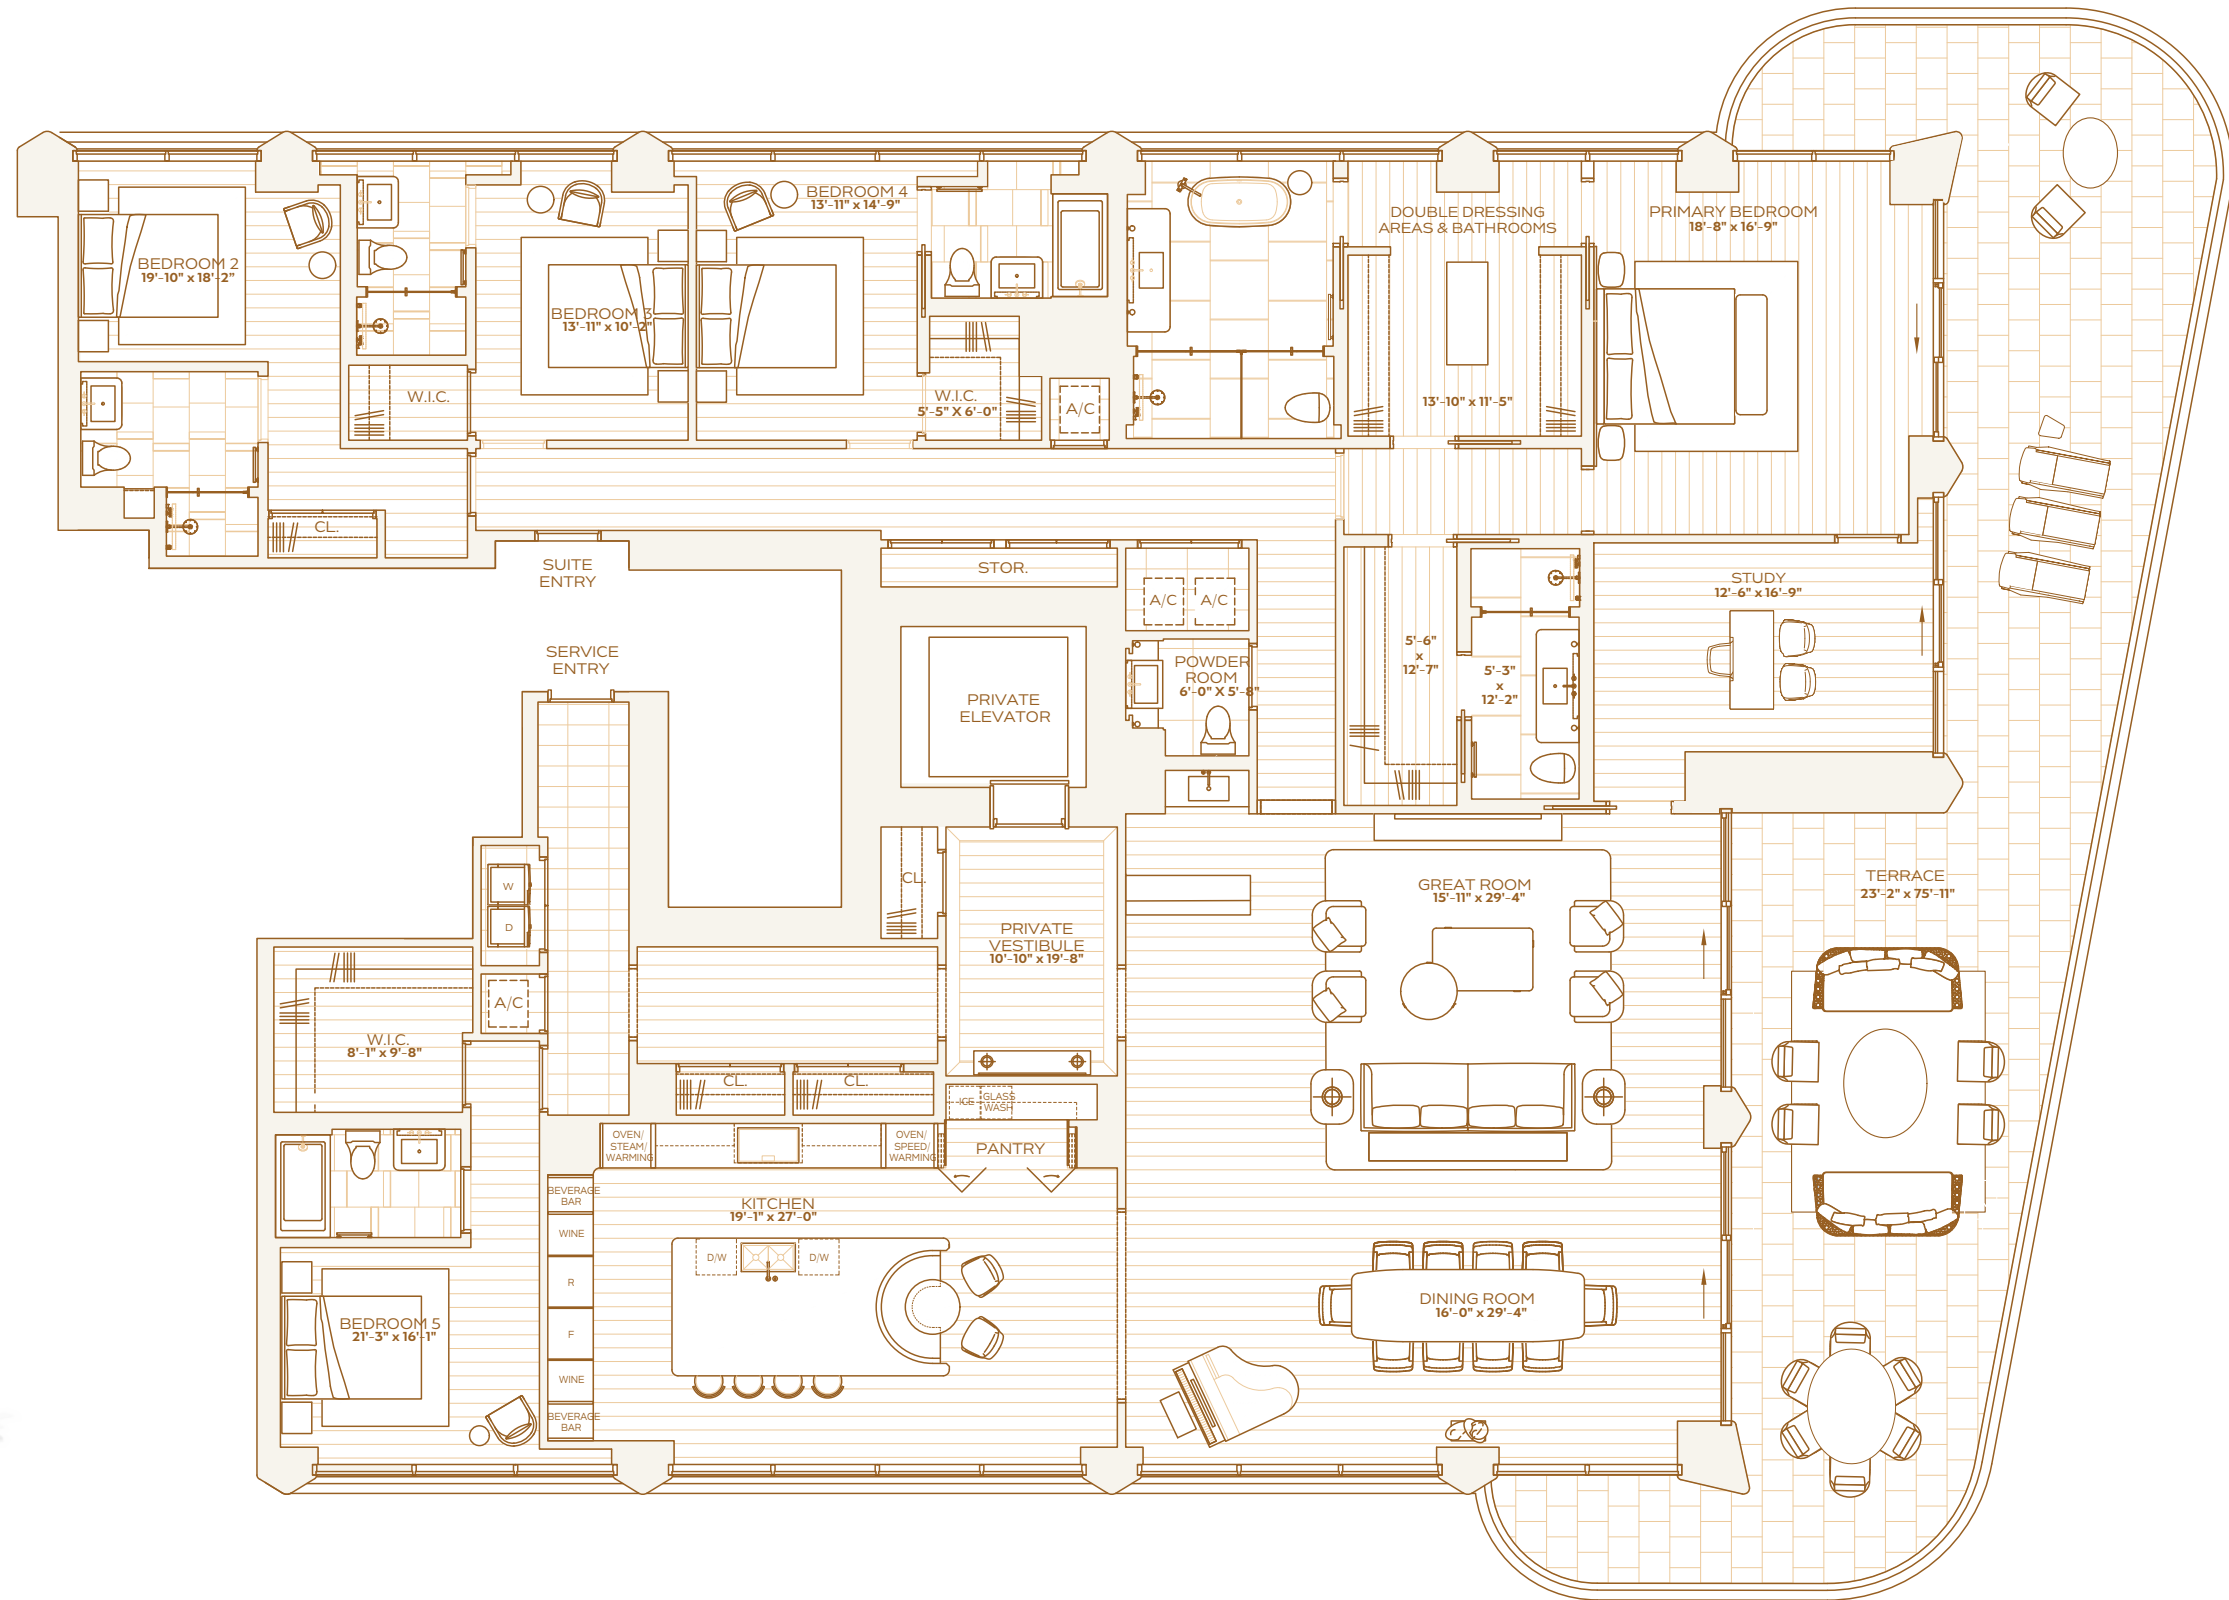

EXTERIOR
527 SQ. FT / 49 SQ. M

TOTAL
2,308 SQ. FT / 214 SQ. M

OCEAN

RESIDENCE D LEVEL 9 & 10

ONE BEDROOM
ONE BATHROOM
POWDER ROOM

INTERIOR
1,210 SQ. FT / 112 SQ. M

EXTERIOR
385 SQ. FT / 36 SQ. M

TOTAL
1,595 SQ. FT / 148 SQ. M

RESIDENCE A LEVEL 11-12

FIVE BEDROOMS
SIX BATHROOMS
POWDER ROOM

INTERIOR
4,481 SQ. FT. / 416 SQ. M

EXTERIOR
1,040 SQ. FT. / 96 SQ. M

TOTAL
5,521 SQ. FT. / 513 SQ. M

THE RITZ-CARLTON RESIDENCES
SOUTH BEACH

RESIDENCE B LEVEL 11-12