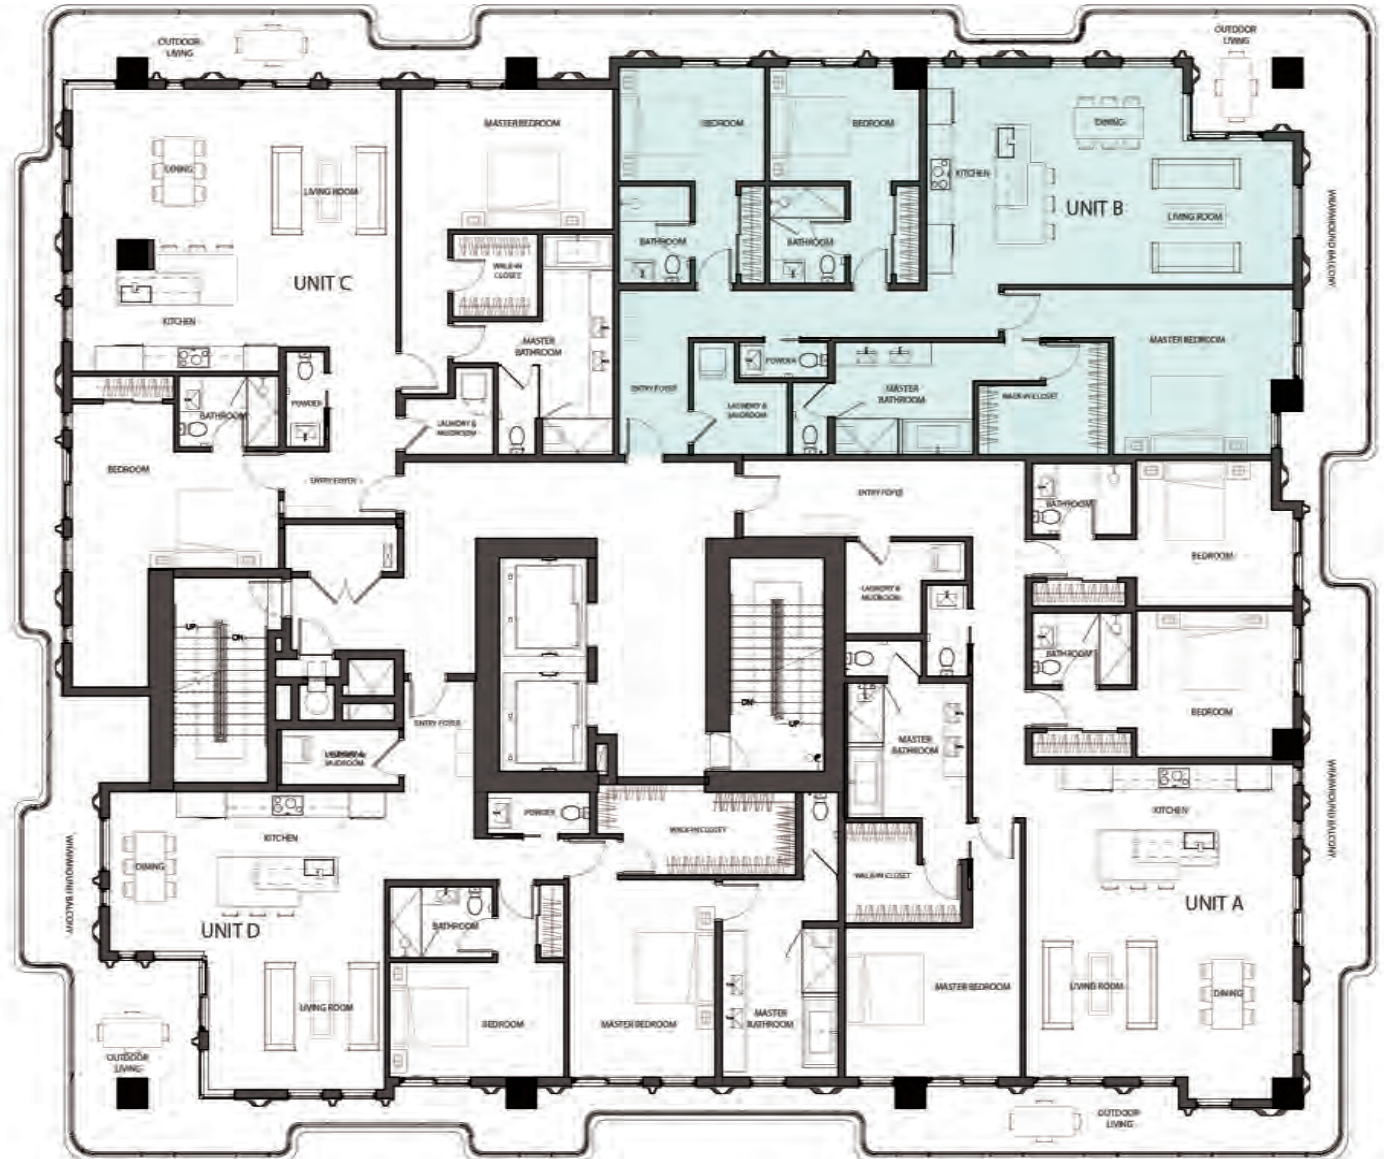

7918

BY PACIFIC & ORIENT PROPERTIES, LLC

LEVEL 11

RESIDENCE 1102 UNIT B

3 Bedrooms

3.5 Bathrooms

Interior Area:

1794 Sq. Ft.

Terrace/Balcony Area:

535 Sq. Ft.

Total Area:

2329 Sq. Ft.