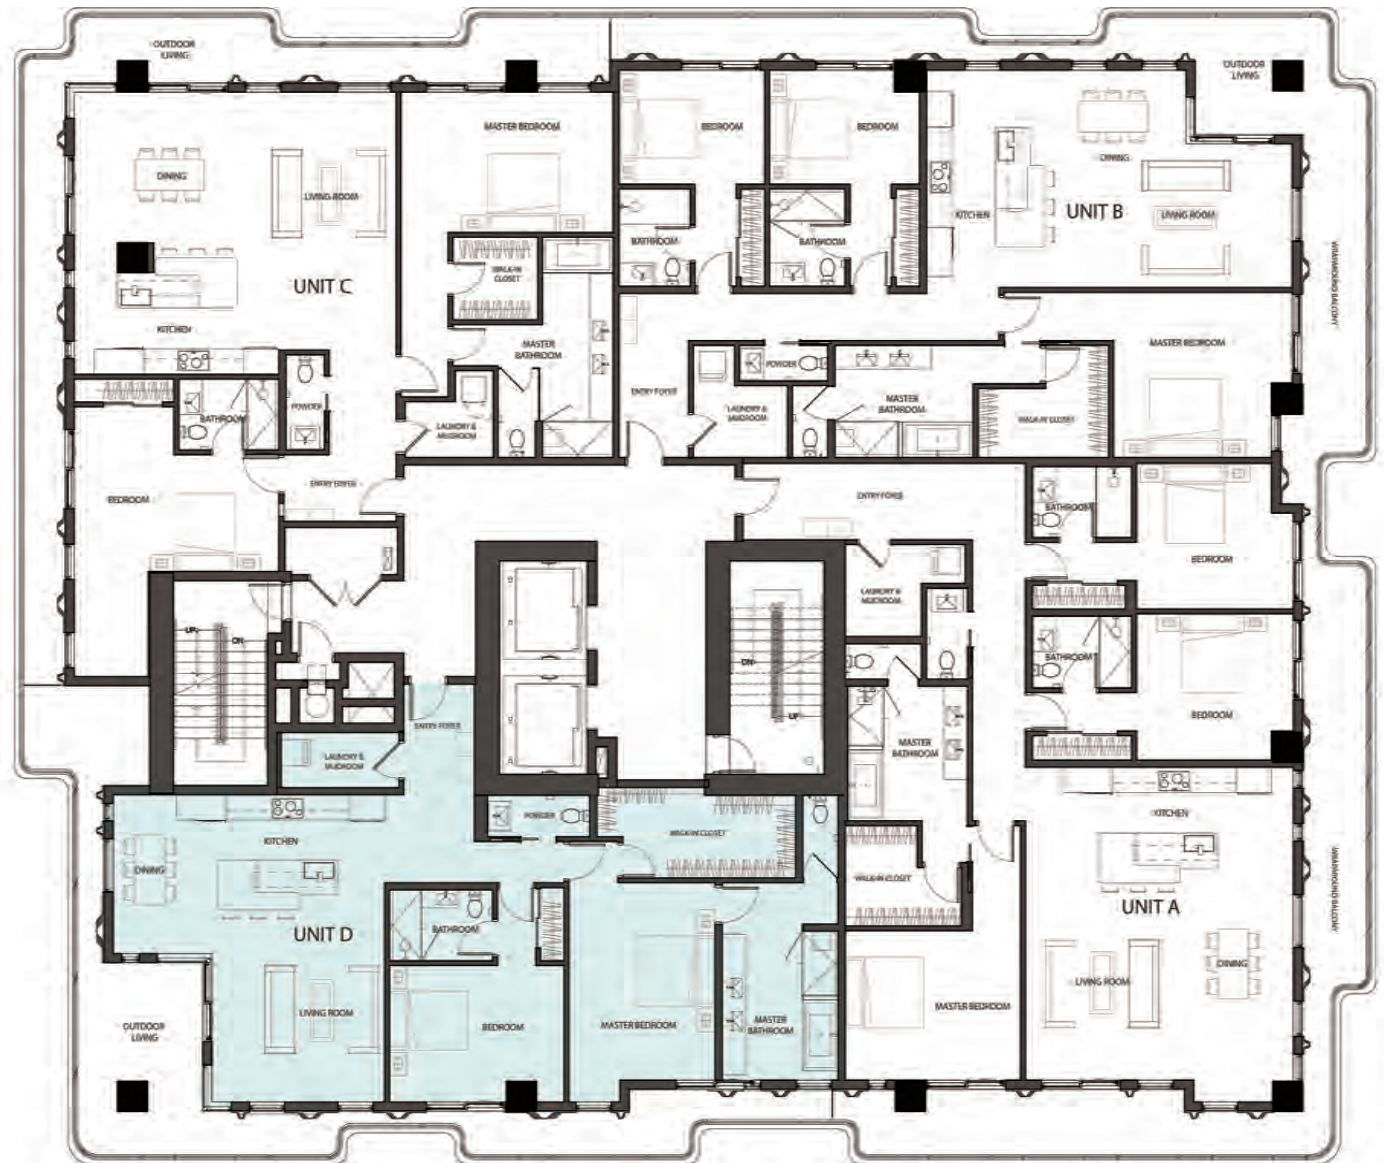

7918

BY PACIFIC & ORIENT PROPERTIES, LLC

LEVEL 7

RESIDENCE 704 UNIT D

2 Bedrooms

2.5 Bathrooms

Interior Area:

1807 Sq. Ft.

Terrace/Balcony Area:

457 Sq. Ft.

Total Area:

2151 Sq. Ft.