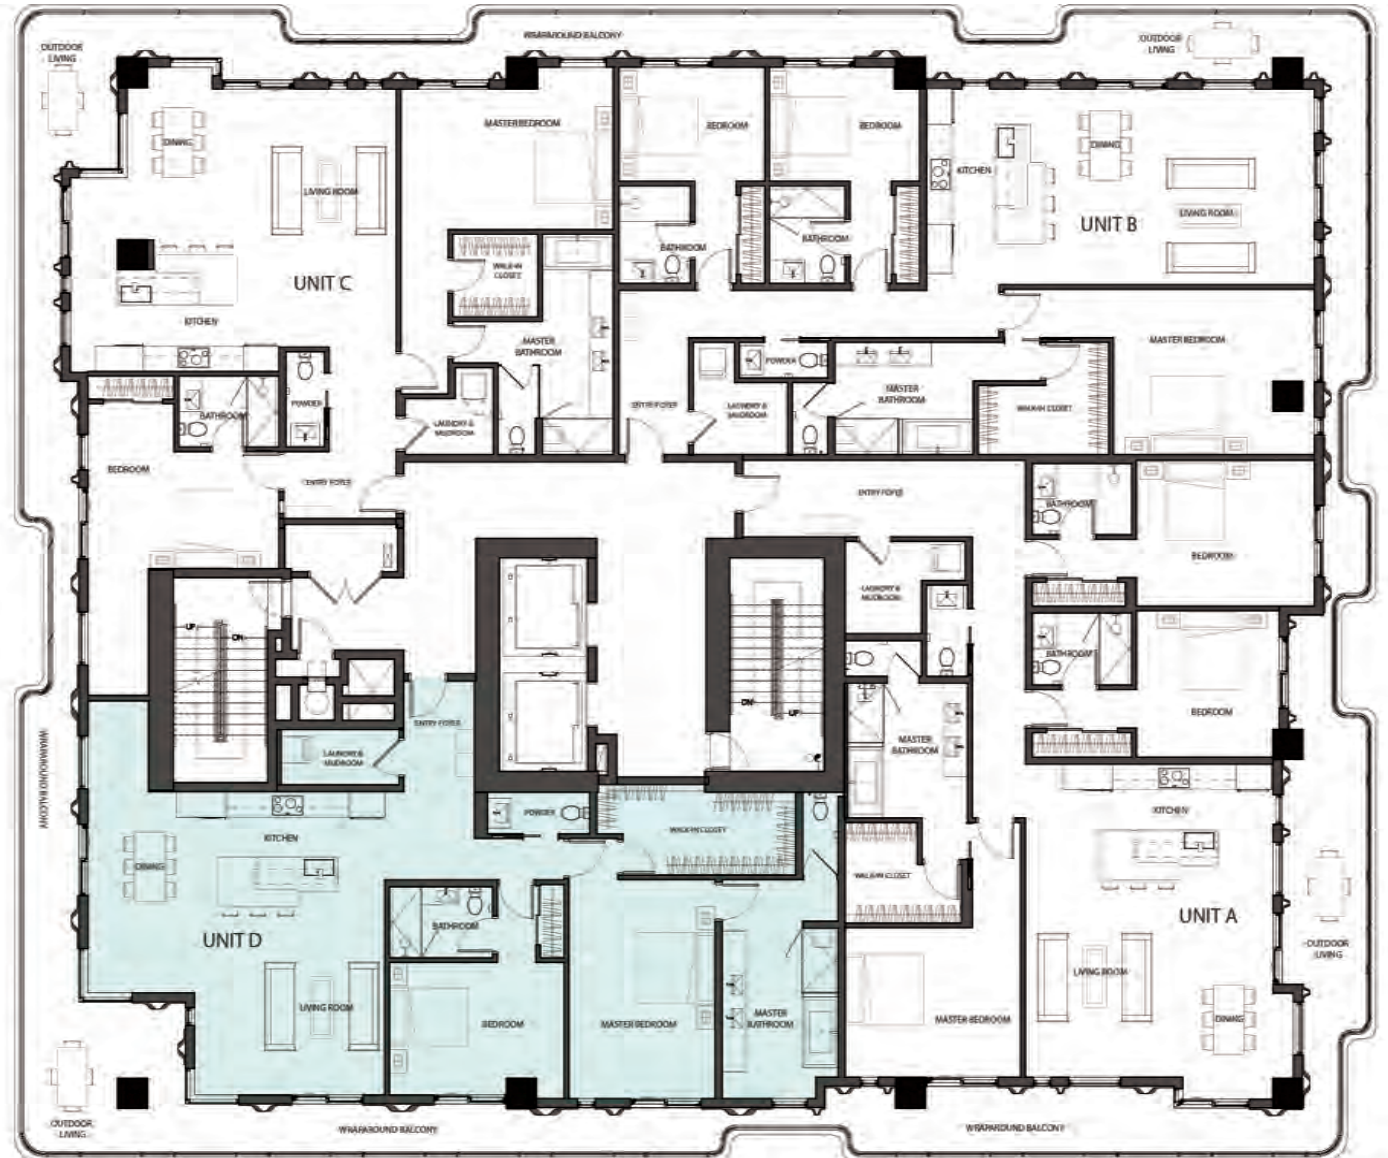

7918

BY PACIFIC & ORIENT PROPERTIES, LLC

LEVEL 15

RESIDENCE 1504 UNIT D

2 Bedrooms

2.5 Bathrooms

Interior Area:

1864 Sq. Ft.

Terrace/Balcony Area:

581 Sq. Ft.

Total Area:

2445 Sq. Ft.