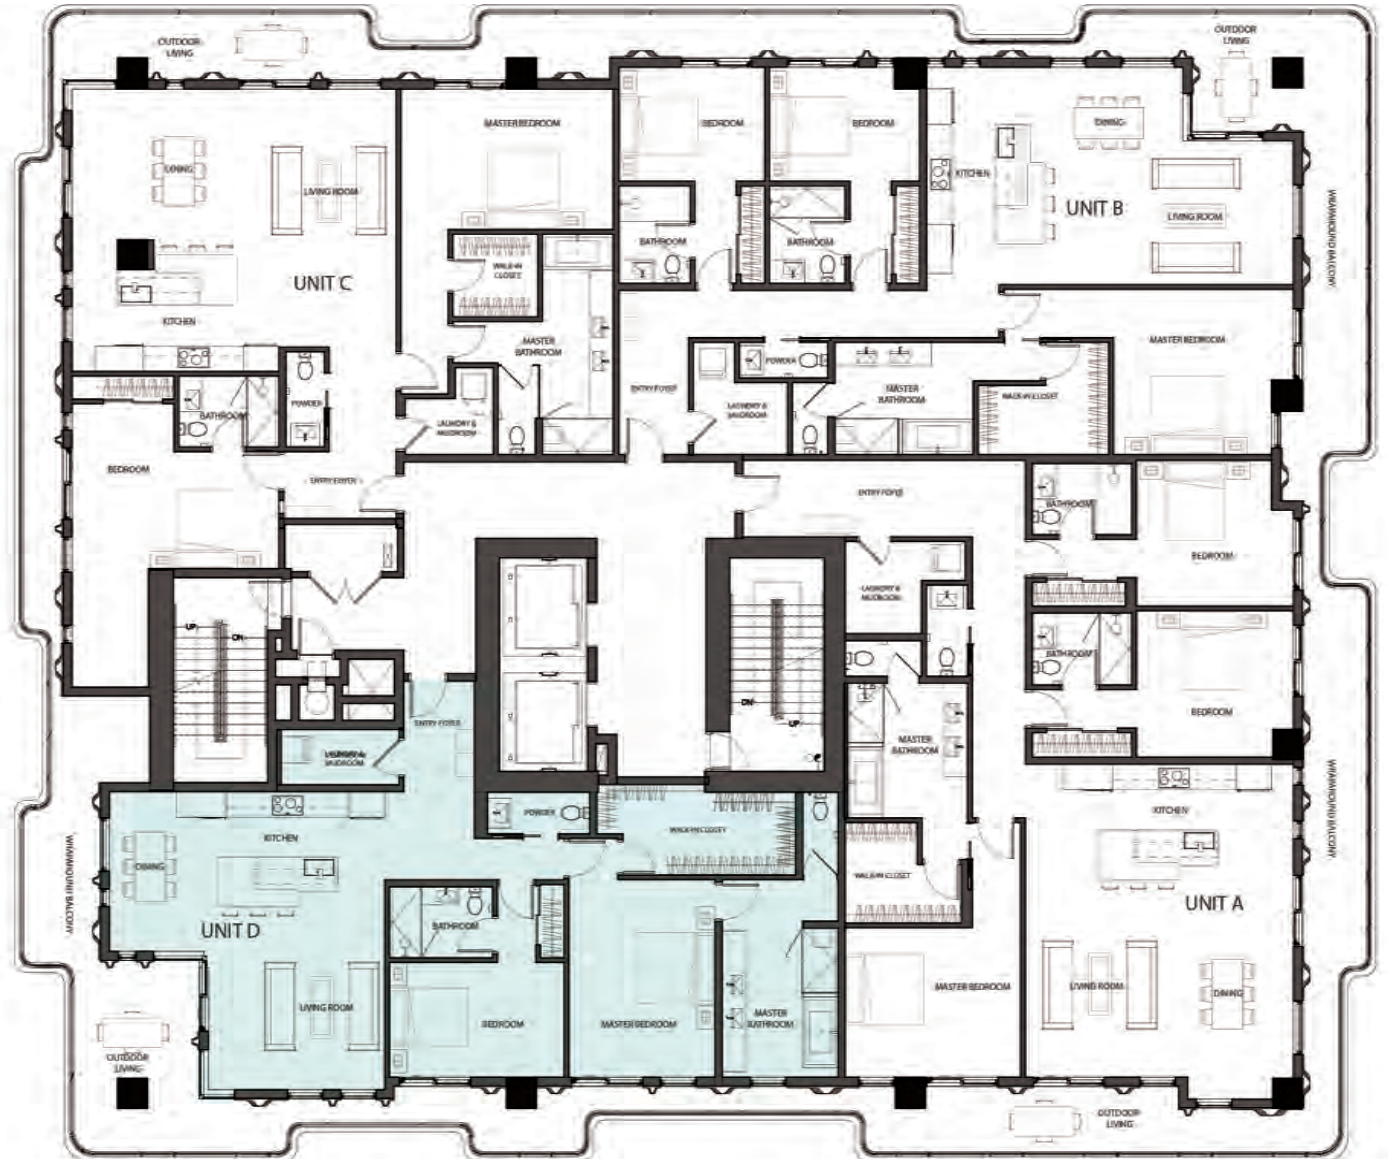

7918

BY PACIFIC & ORIENT PROPERTIES, LLC

LEVEL 11

RESIDENCE 1104 UNIT D

2 Bedrooms

2.5 Bathrooms

Interior Area:

1677 Sq. Ft.

Terrace/Balcony Area:

600 Sq. Ft.

Total Area:

2277 Sq. Ft.