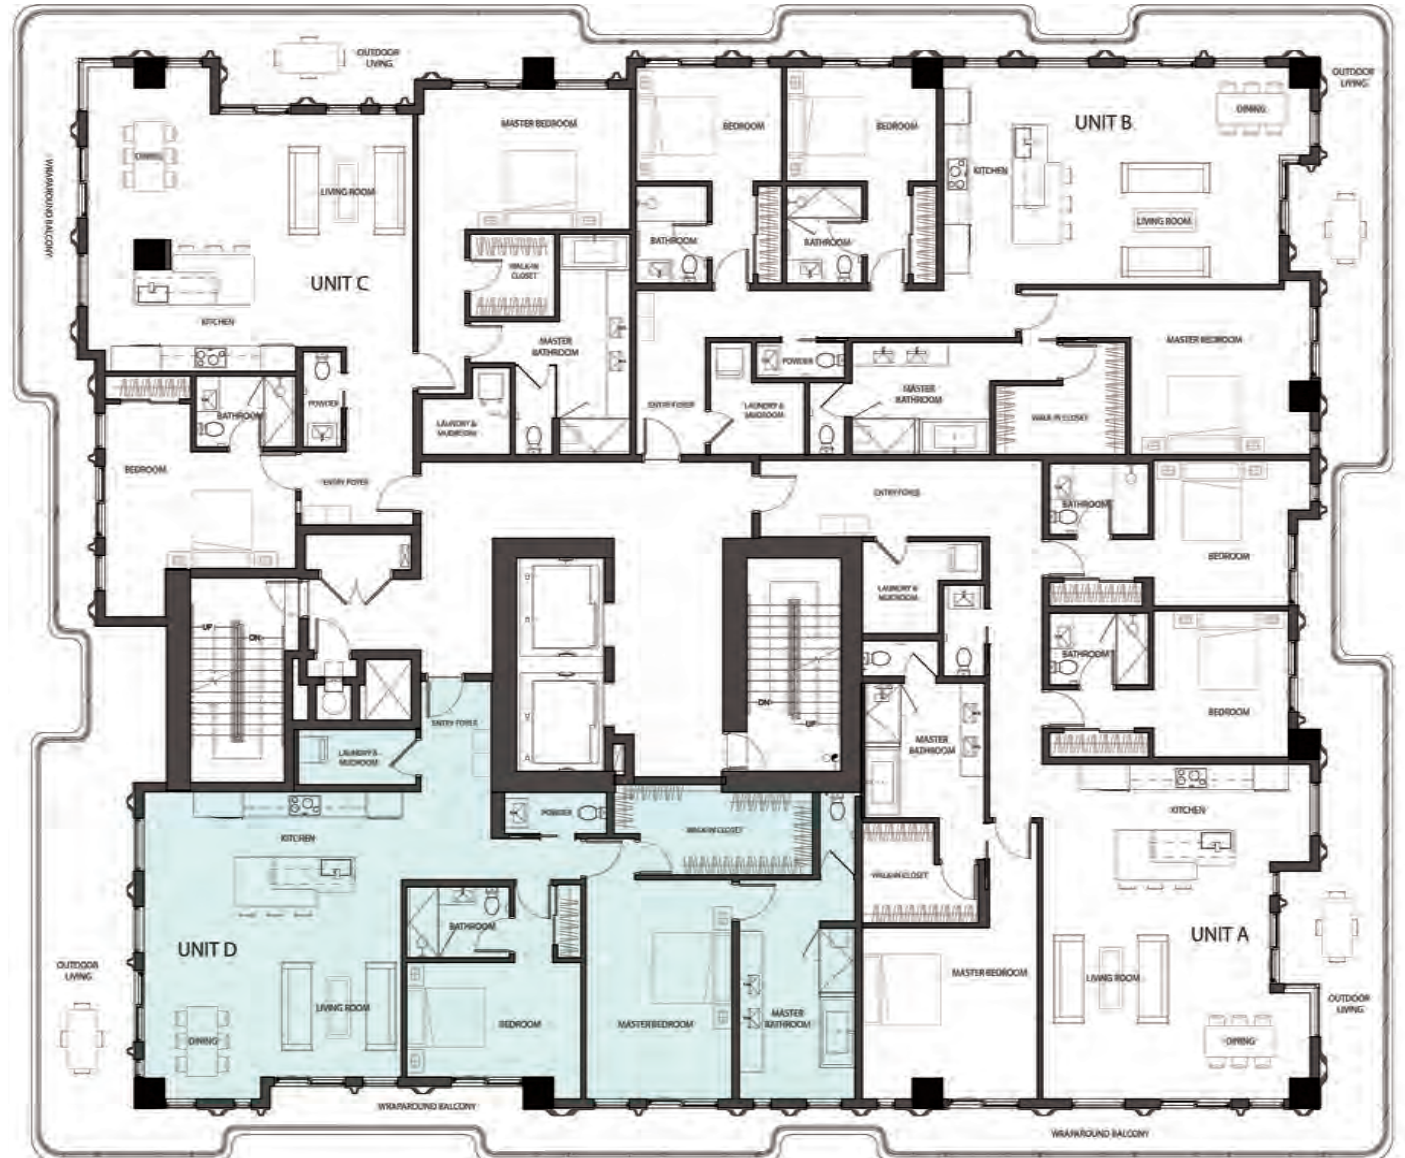

7918

BY PACIFIC & ORIENT PROPERTIES, LLC

LEVEL 18

RESIDENCE 1804 UNIT D

2 Bedrooms

2.5 Bathrooms

Interior Area:

1780 Sq. Ft.

Terrace/Balcony Area:

651 Sq. Ft.

Total Area:

2431 Sq. Ft.