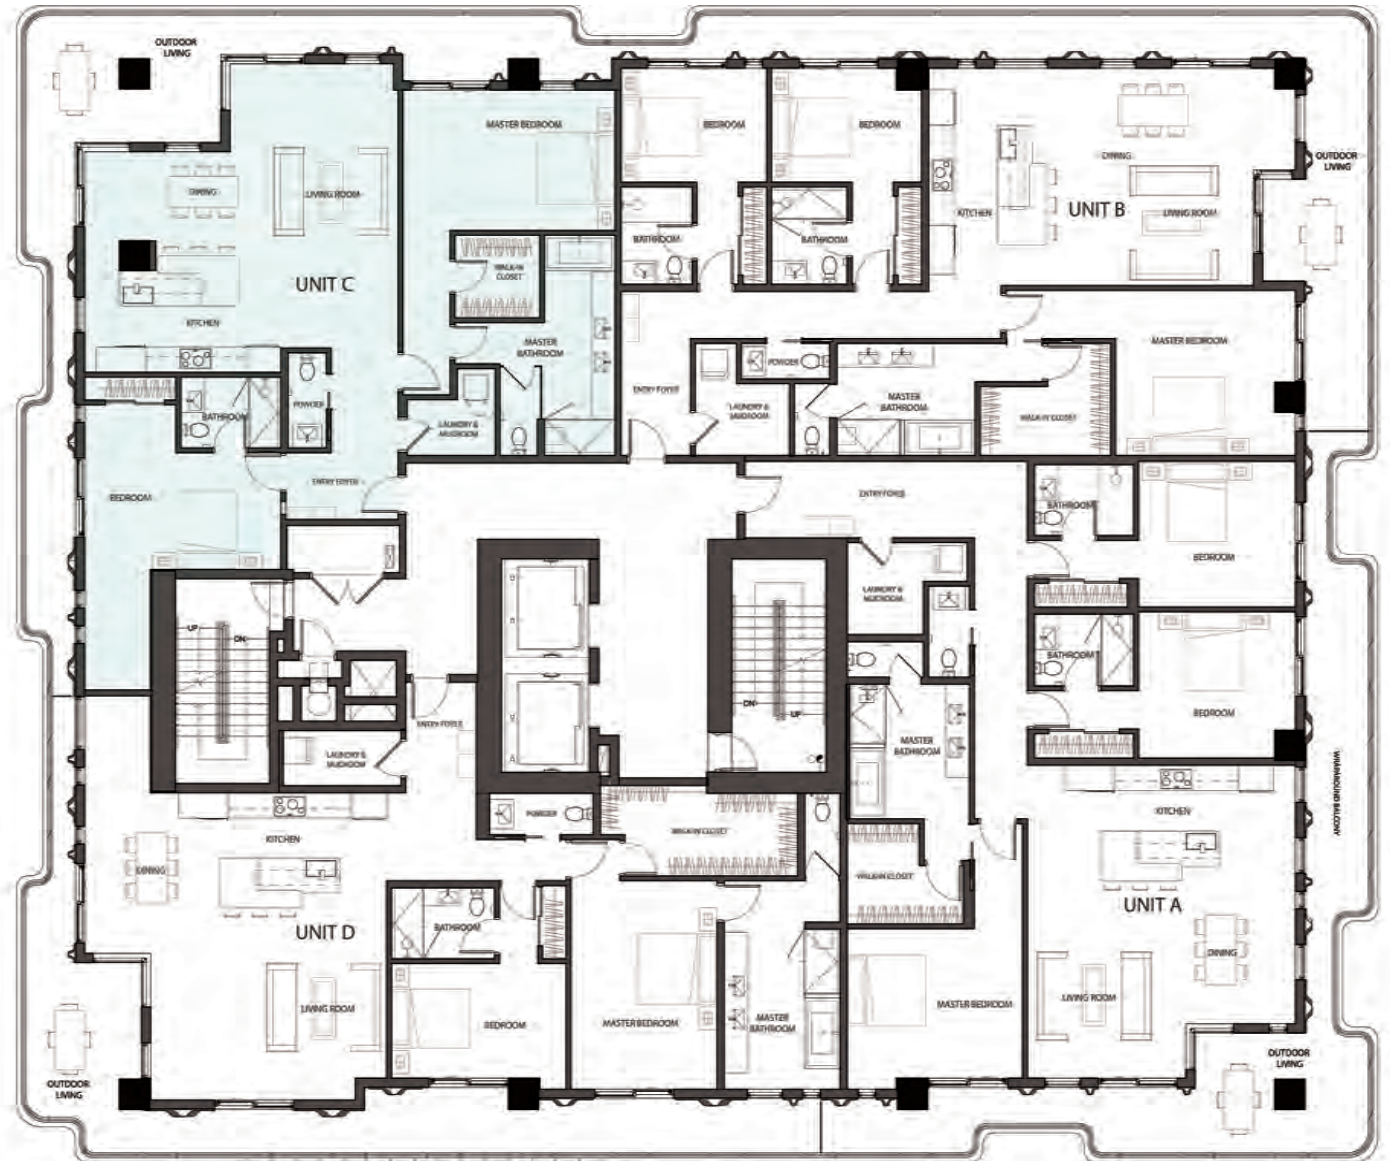

7918

BY PACIFIC & ORIENT PROPERTIES, LLC

LEVEL 8

RESIDENCE 803 UNIT C

2 Bedrooms

2.5 Bathrooms

Interior Area:

1748 Sq. Ft.

Terrace/Balcony Area:

570 Sq. Ft.

Total Area:

2318 Sq. Ft.