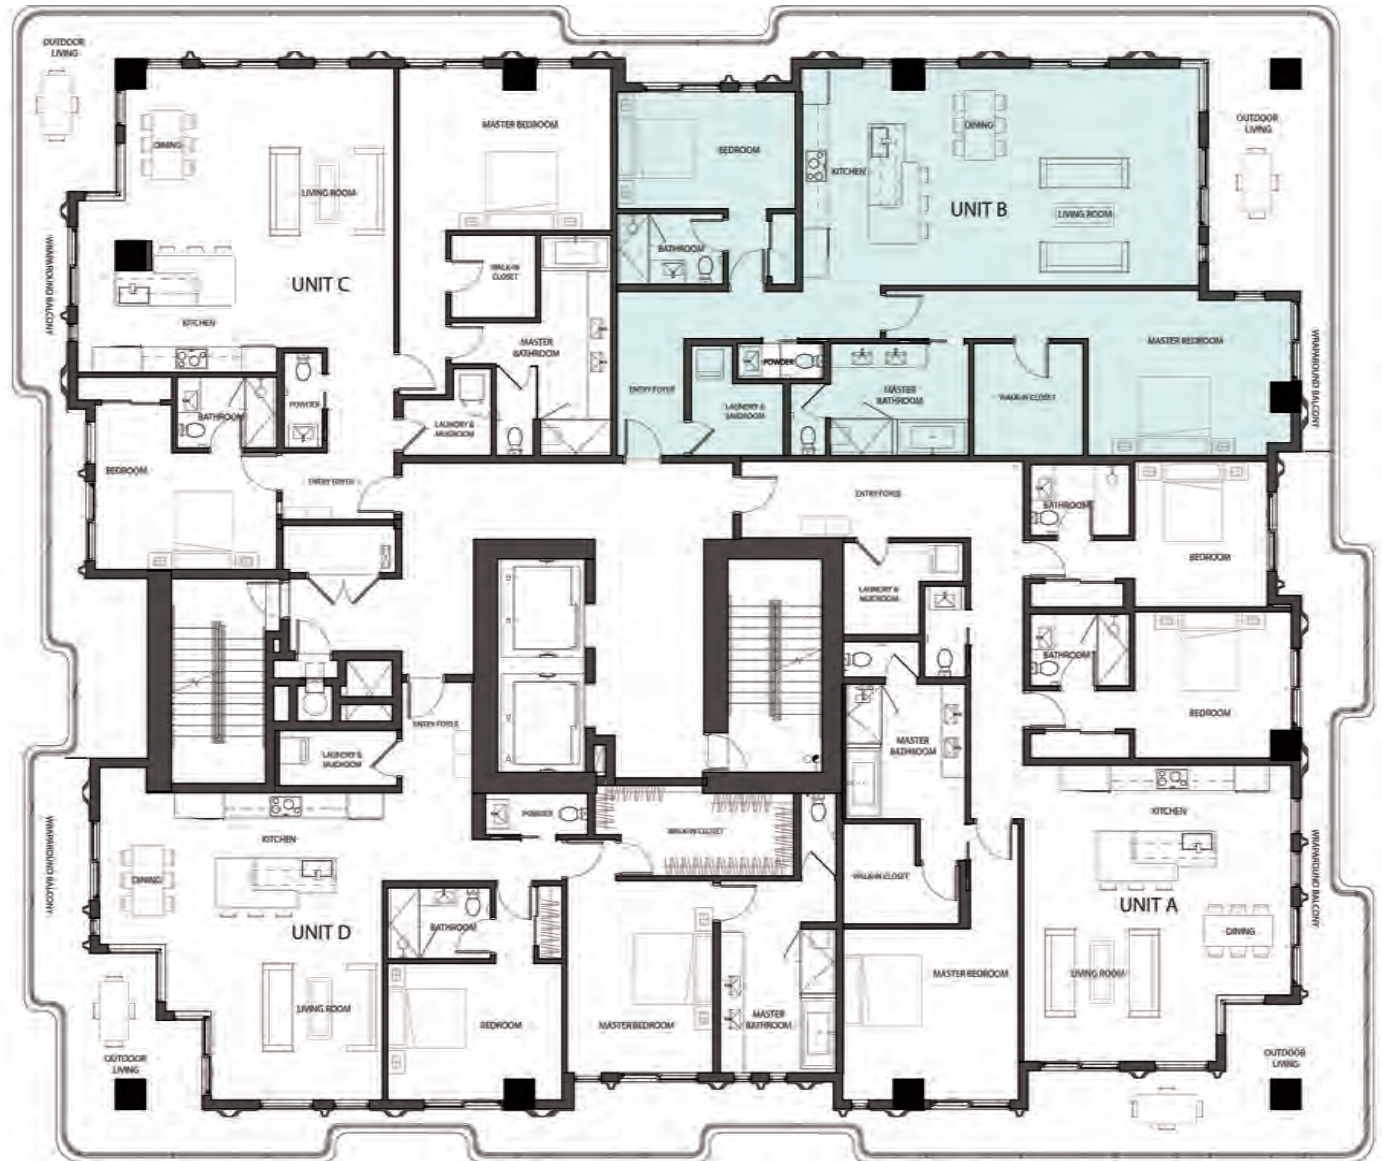

7918

BY PACIFIC & ORIENT PROPERTIES, LLC

LEVEL 10

RESIDENCE 1002 UNIT B

2 Bedrooms

2.5 Bathrooms

Interior Area:

1794 Sq. Ft.

Terrace/Balcony Area:

535 Sq. Ft.

Total Area:

2329 Sq. Ft.