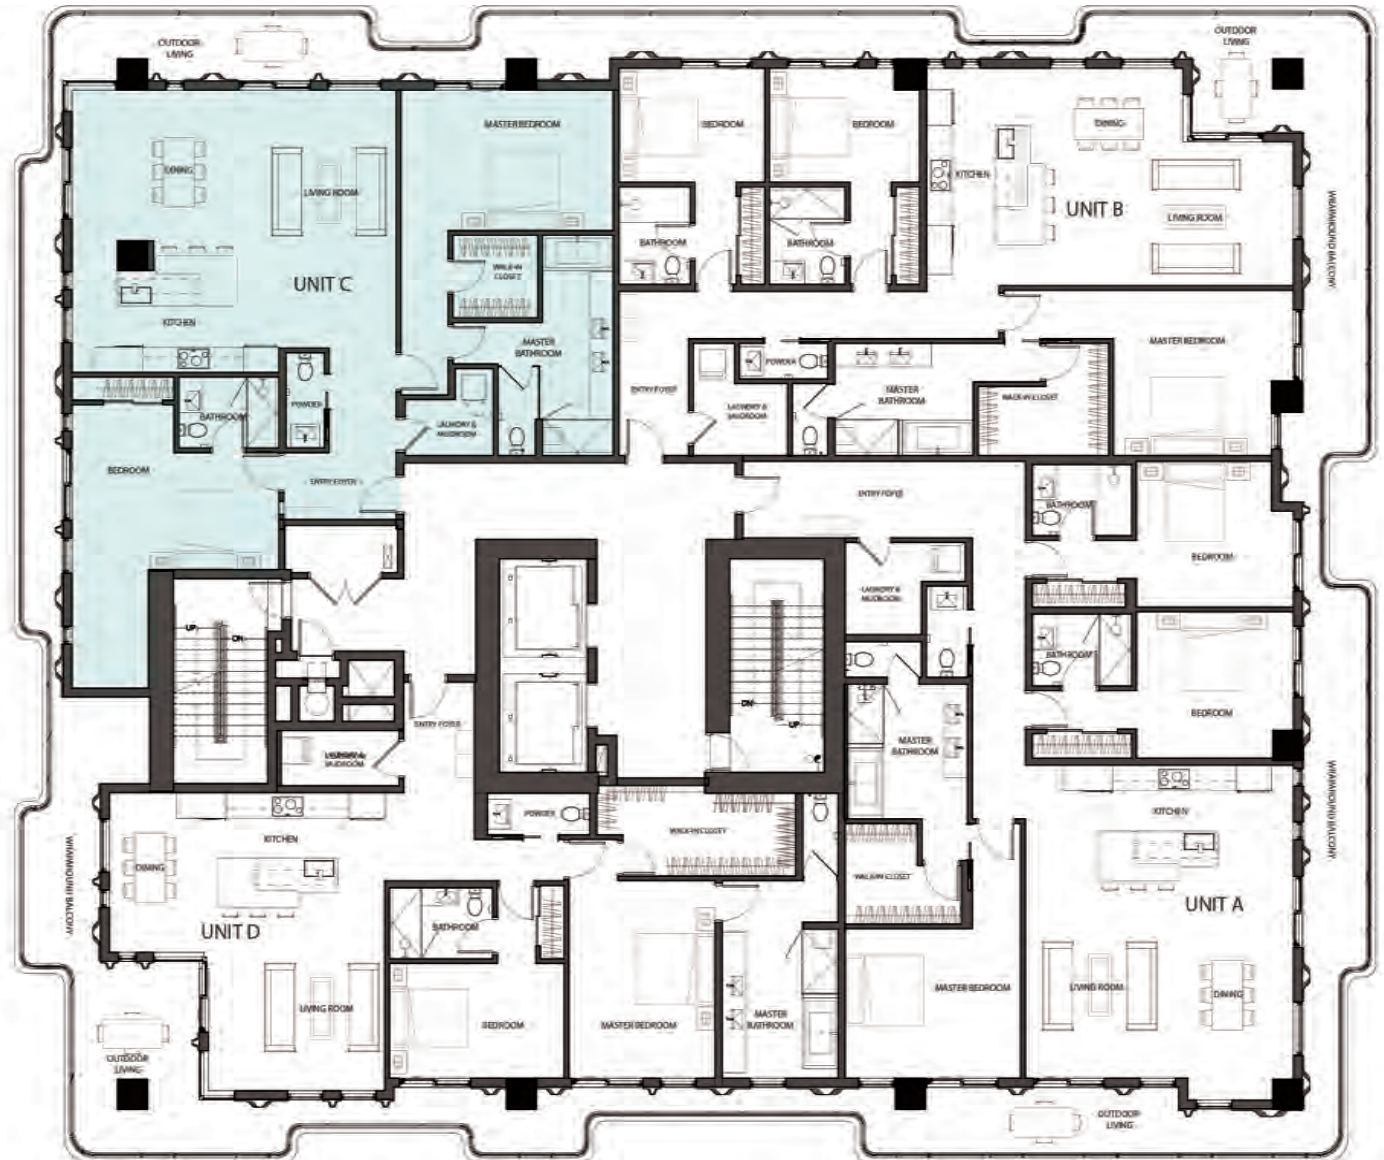

7918

BY PACIFIC & ORIENT PROPERTIES, LLC

LEVEL 11

RESIDENCE 1103 UNIT C

2 Bedrooms

2.5 Bathrooms

Interior Area:

1834 Sq. Ft.

Terrace/Balcony Area:

451 Sq. Ft.

Total Area:

2285 Sq. Ft.