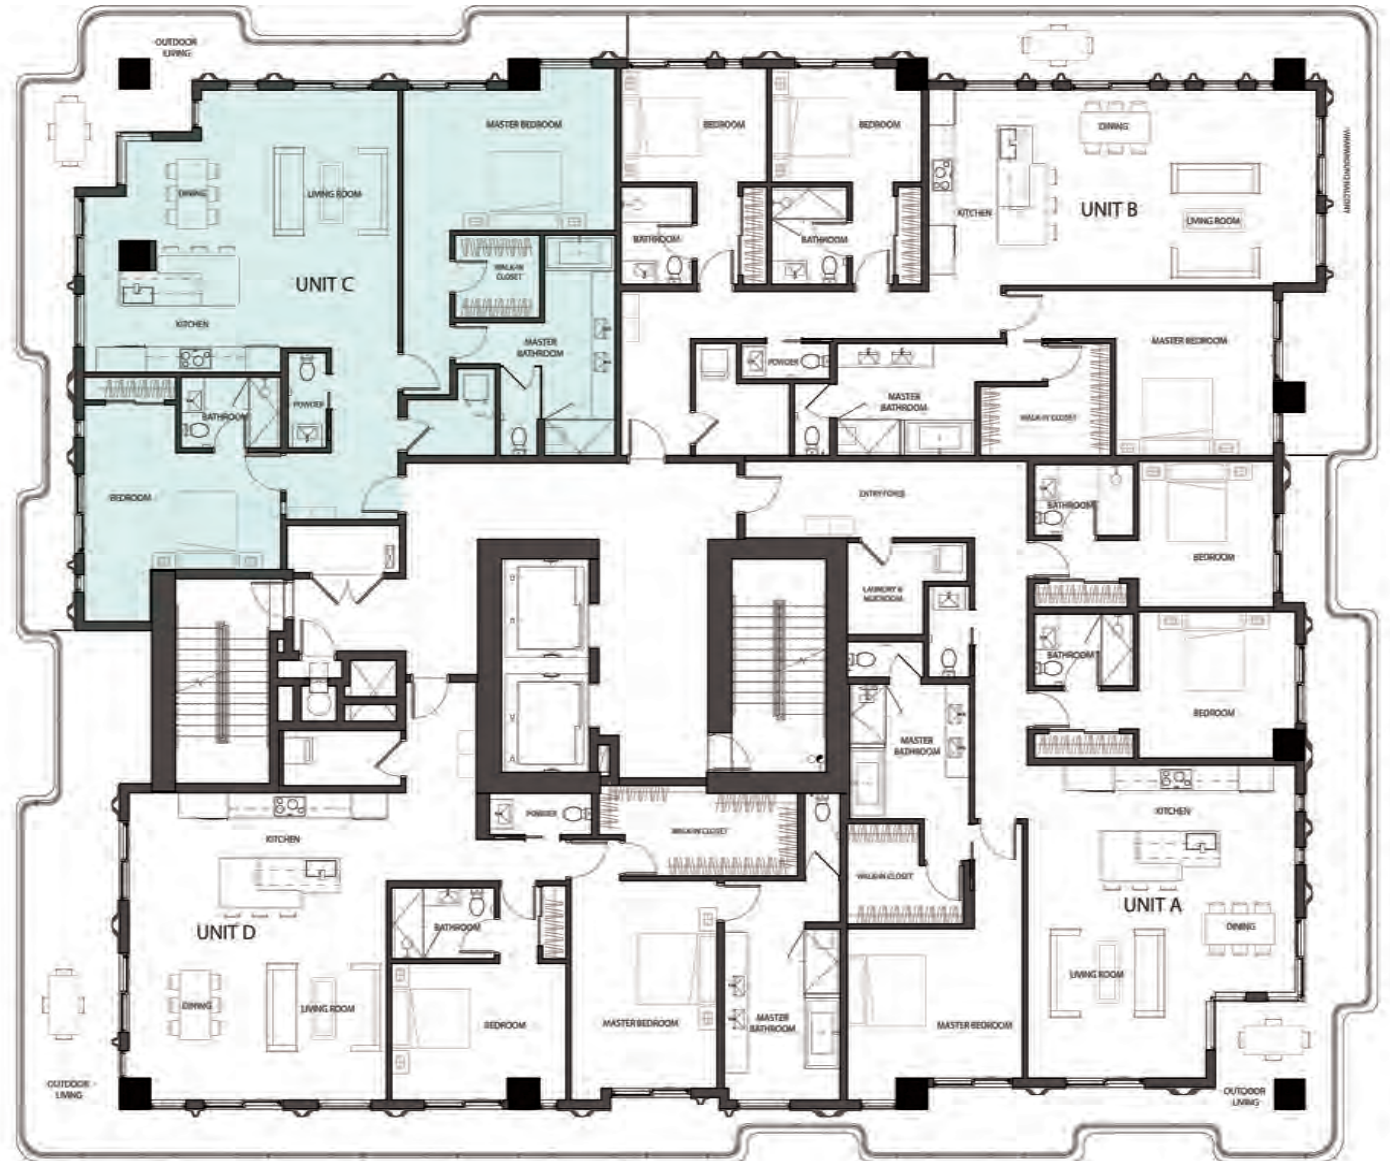

7918

BY PACIFIC & ORIENT PROPERTIES, LLC

LEVEL 9

RESIDENCE 903 UNIT C

2 Bedrooms

2.5 Bathrooms

Interior Area:

1708 Sq. Ft.

Terrace/Balcony Area:

603 Sq. Ft.

Total Area:

2311 Sq. Ft.