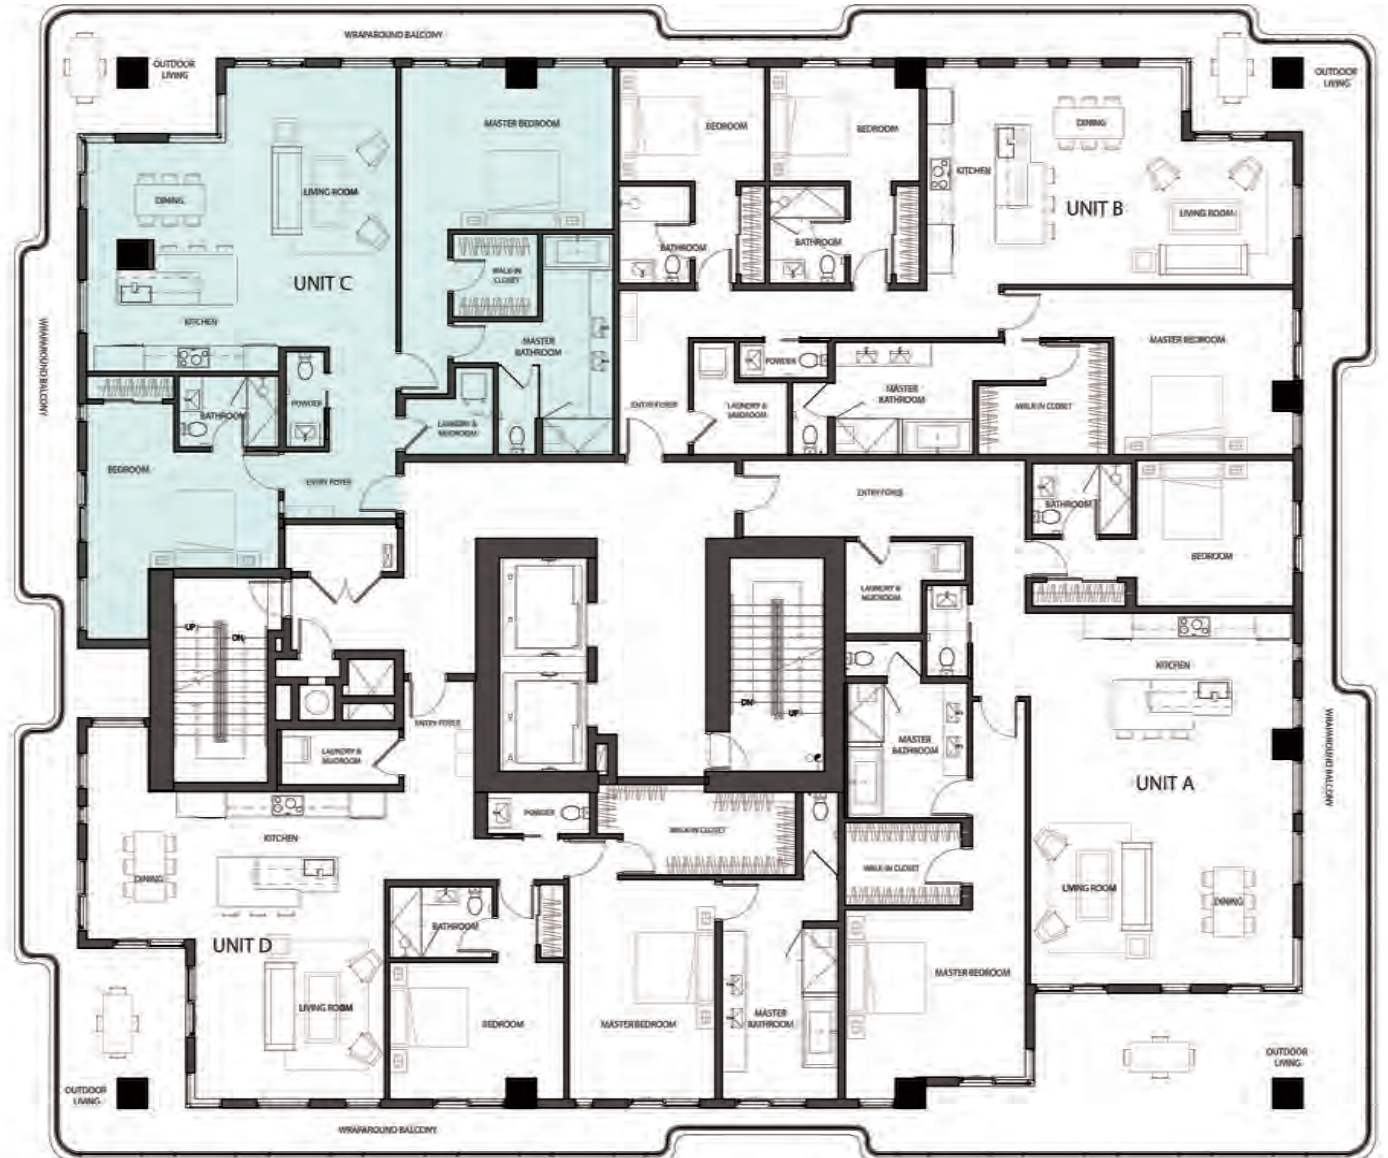

7918

BY PACIFIC & ORIENT PROPERTIES, LLC

LEVEL 14

RESIDENCE 1404 UNIT D

2 Bedrooms

2.5 Bathrooms

Interior Area:

1828 Sq. Ft.

Terrace/Balcony Area:

580 Sq. Ft.

Total Area:

2408 Sq. Ft.