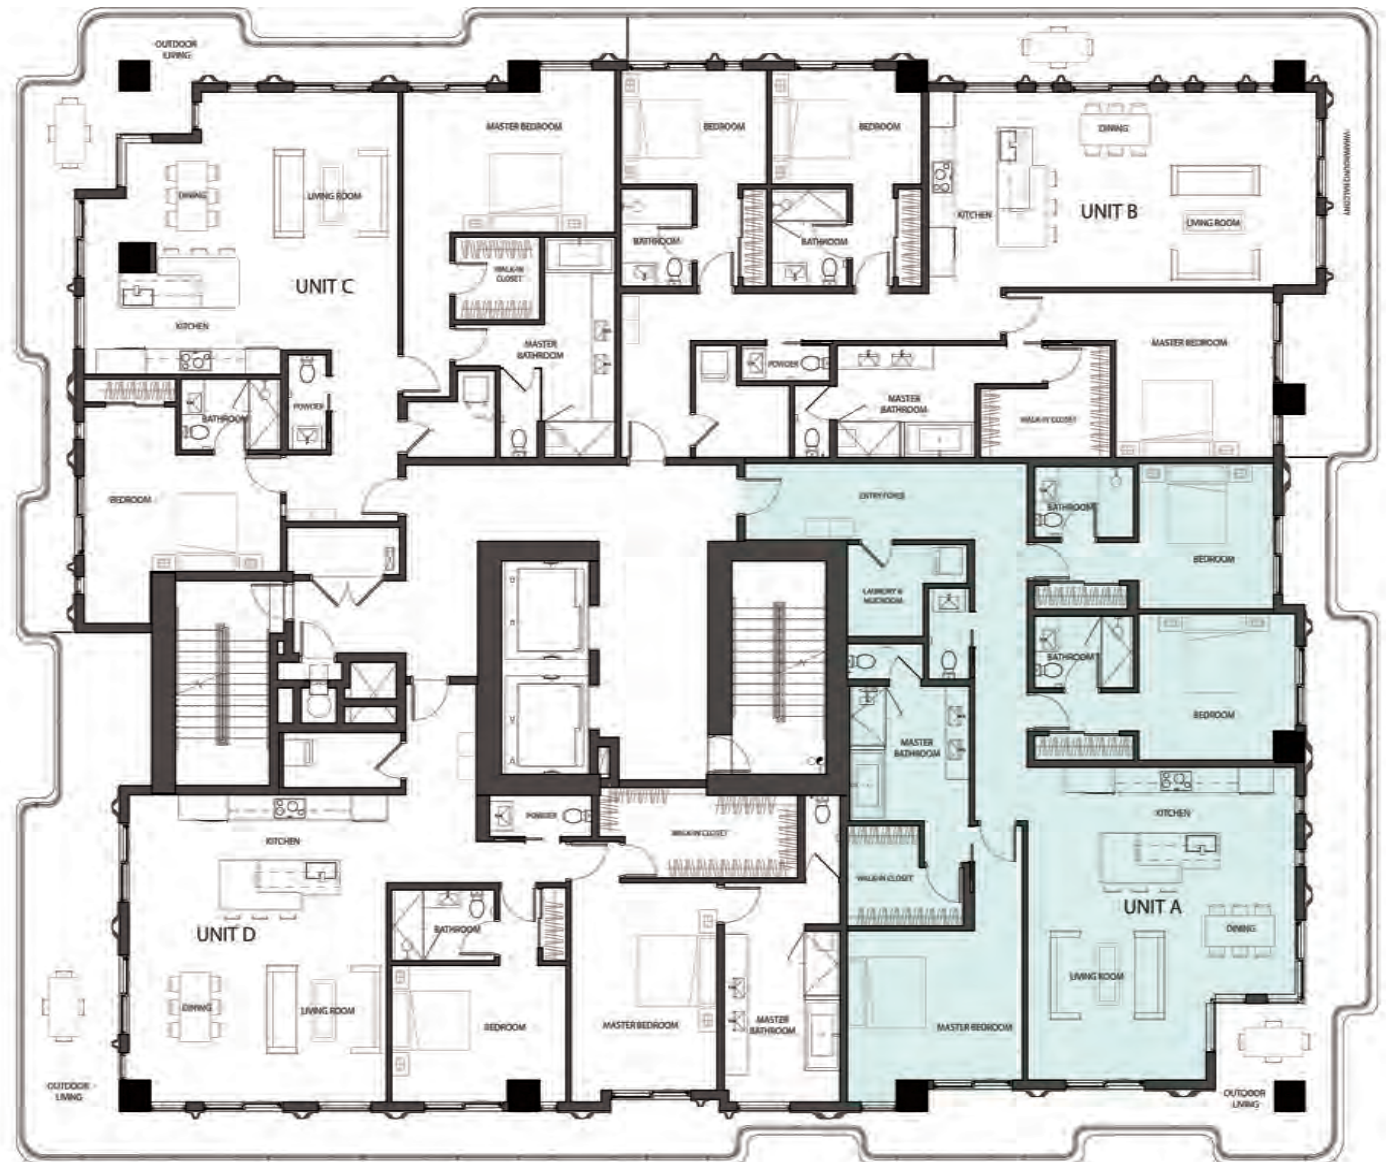

7918

BY PACIFIC & ORIENT PROPERTIES, LLC

LEVEL 9

RESIDENCE 901 UNIT A

3 Bedrooms

3.5 Bathrooms

Interior Area:

2098 Sq. Ft.

Terrace/Balcony Area:

569 Sq. Ft.

Total Area:

2667 Sq. Ft.