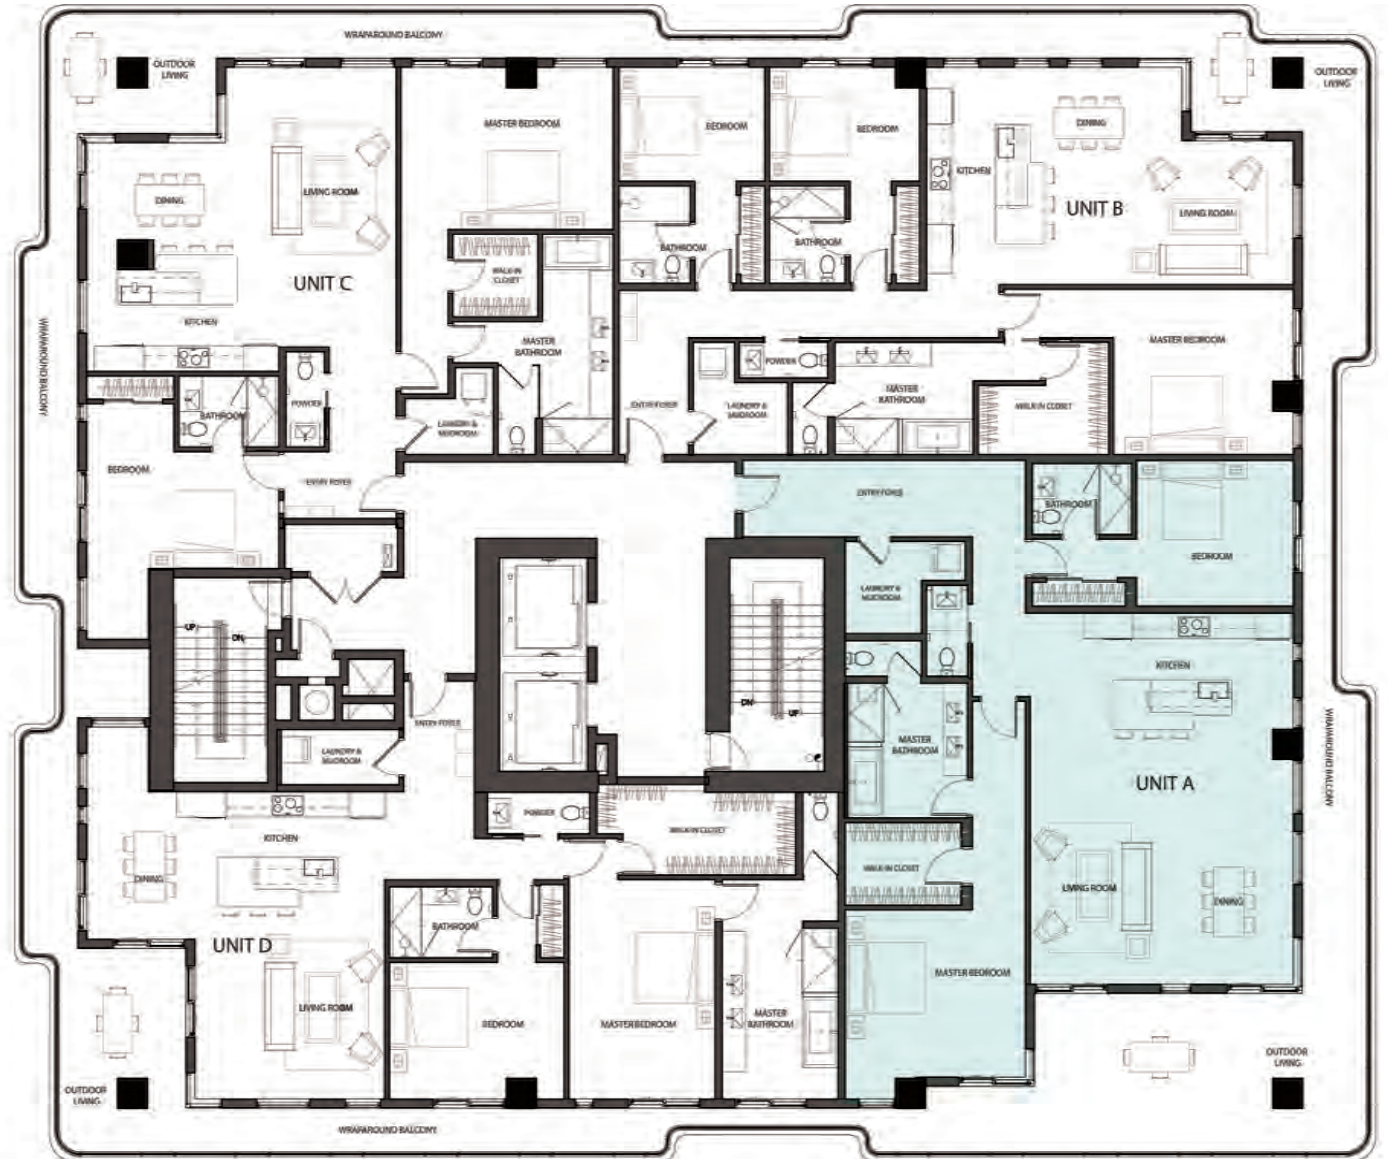

7918

BY PACIFIC & ORIENT PROPERTIES, LLC

LEVEL 14

RESIDENCE 1401 UNIT A

3 Bedrooms

3.5 Bathrooms

Interior Area:

1993 Sq. Ft.

Terrace/Balcony Area:

724 Sq. Ft.

Total Area:

2717 Sq. Ft.