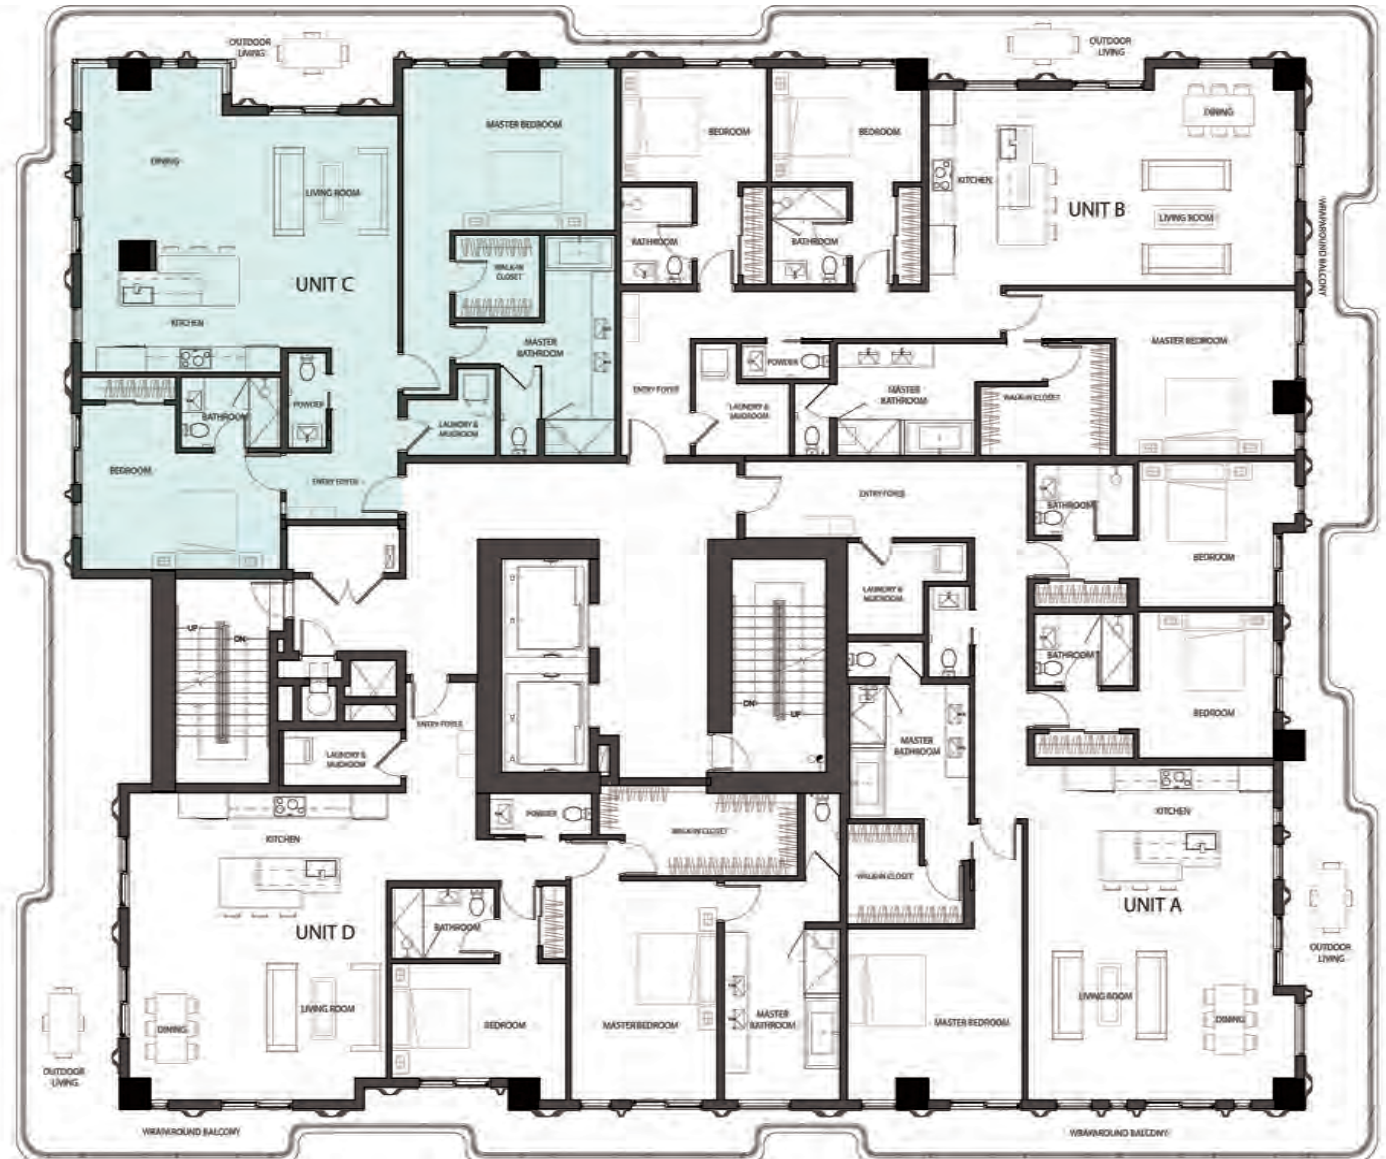

7918

BY PACIFIC & ORIENT PROPERTIES, LLC

LEVEL 12

RESIDENCE 1203 UNIT C

2 Bedrooms

2.5 Bathrooms

Interior Area:

1755 Sq. Ft.

Terrace/Balcony Area:

449 Sq. Ft.

Total Area:

2204 Sq. Ft.