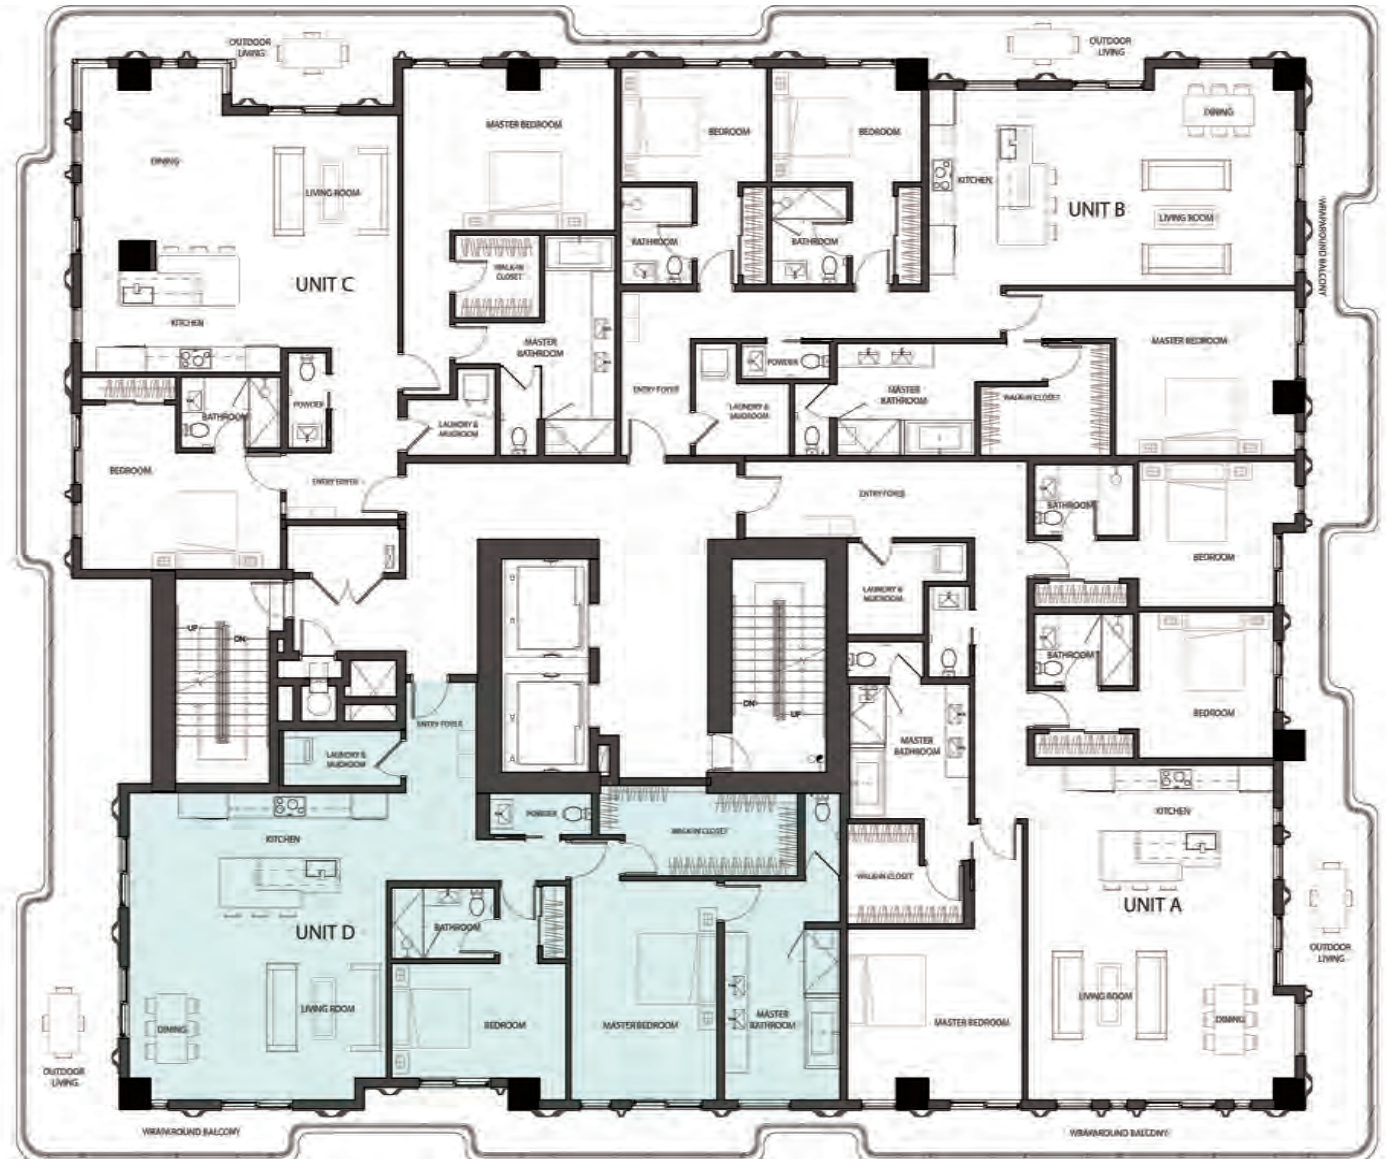

7918

BY PACIFIC & ORIENT PROPERTIES, LLC

LEVEL 12

RESIDENCE 1204 UNIT D

2 Bedrooms

2.5 Bathrooms

Interior Area:

1797 Sq. Ft.

Terrace/Balcony Area:

663 Sq. Ft.

Total Area:

2460 Sq. Ft.