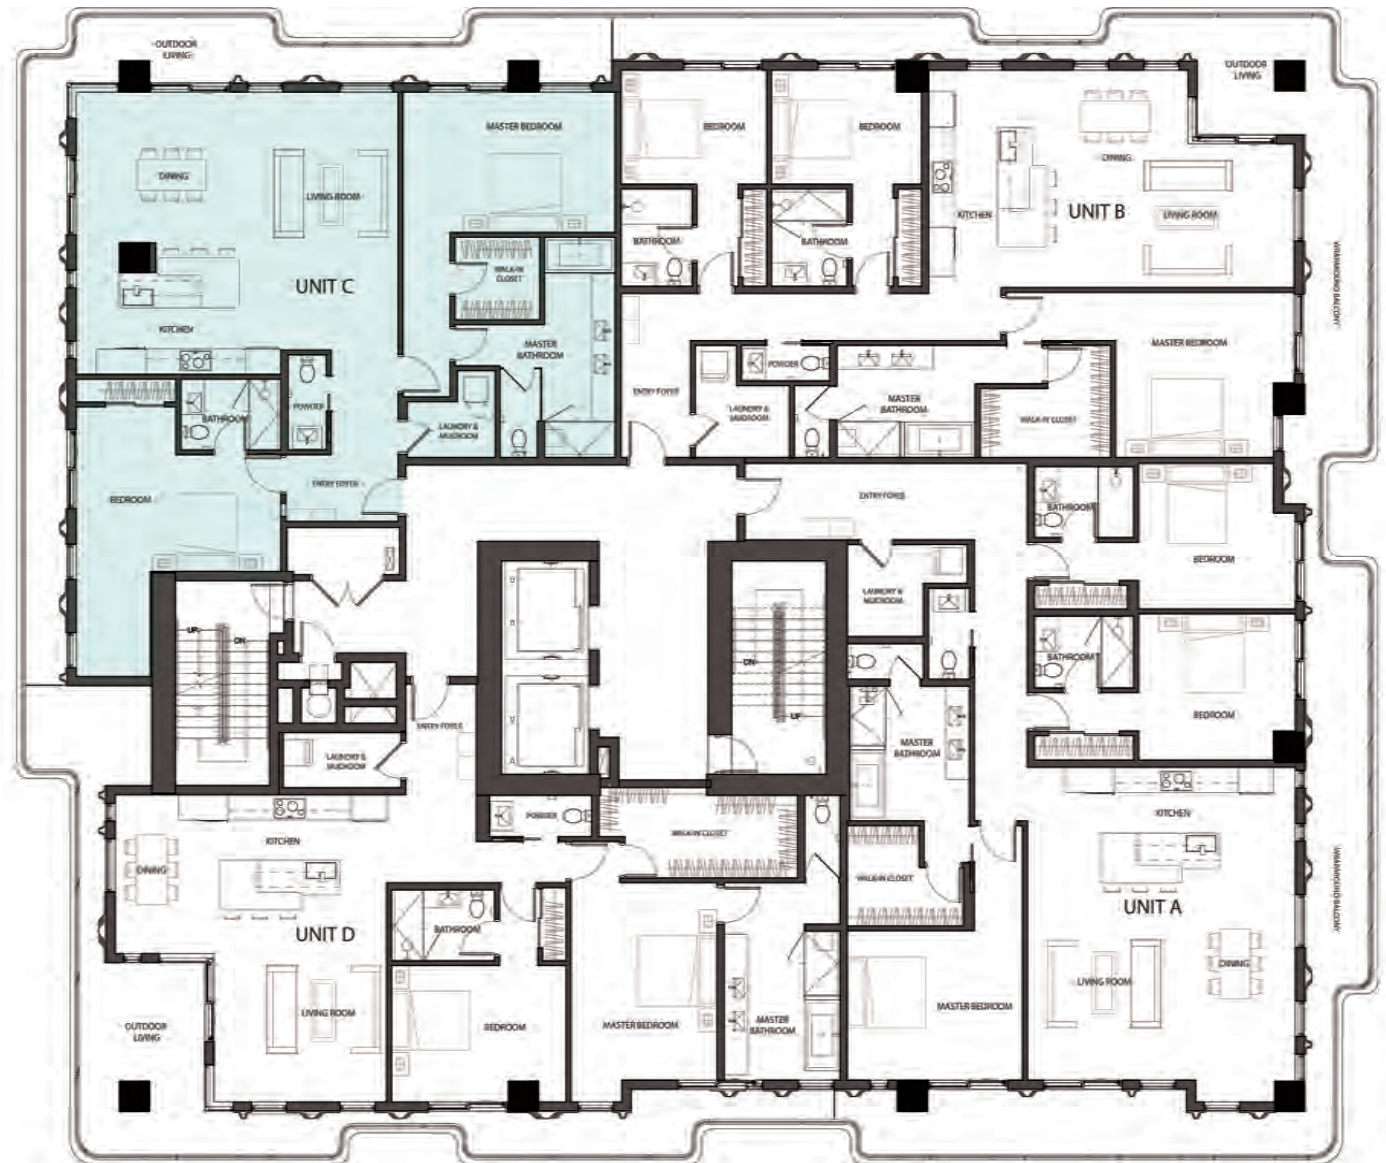

7918

BY PACIFIC & ORIENT PROPERTIES, LLC

LEVEL 7

RESIDENCE 703 UNIT C

2 Bedrooms

2.5 Bathrooms

Interior Area:

1807 Sq. Ft.

Terrace/Balcony Area:

583 Sq. Ft.

Total Area:

2390 Sq. Ft.

CONTACT: (305) 494-1767