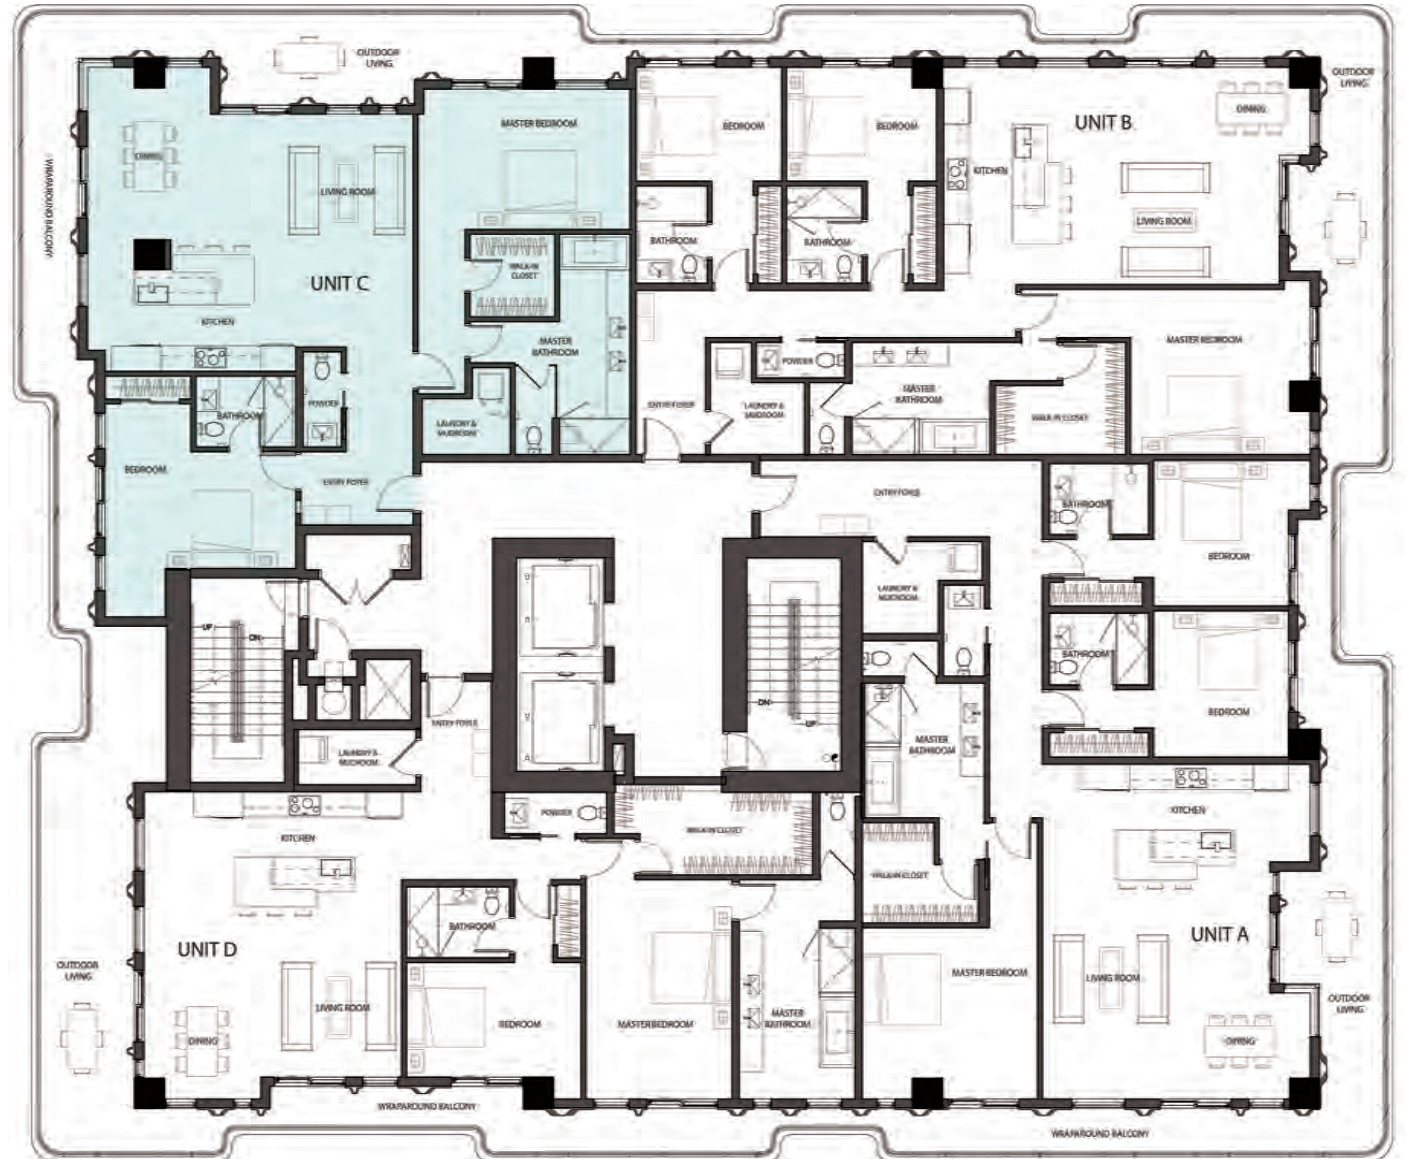

7918

BY PACIFIC & ORIENT PROPERTIES, LLC

LEVEL 18

RESIDENCE 1803 UNIT C

2 Bedrooms

2.5 Bathrooms

Interior Area:

1749 Sq. Ft.

Terrace/Balcony Area:

561 Sq. Ft.

Total Area:

2310 Sq. Ft.