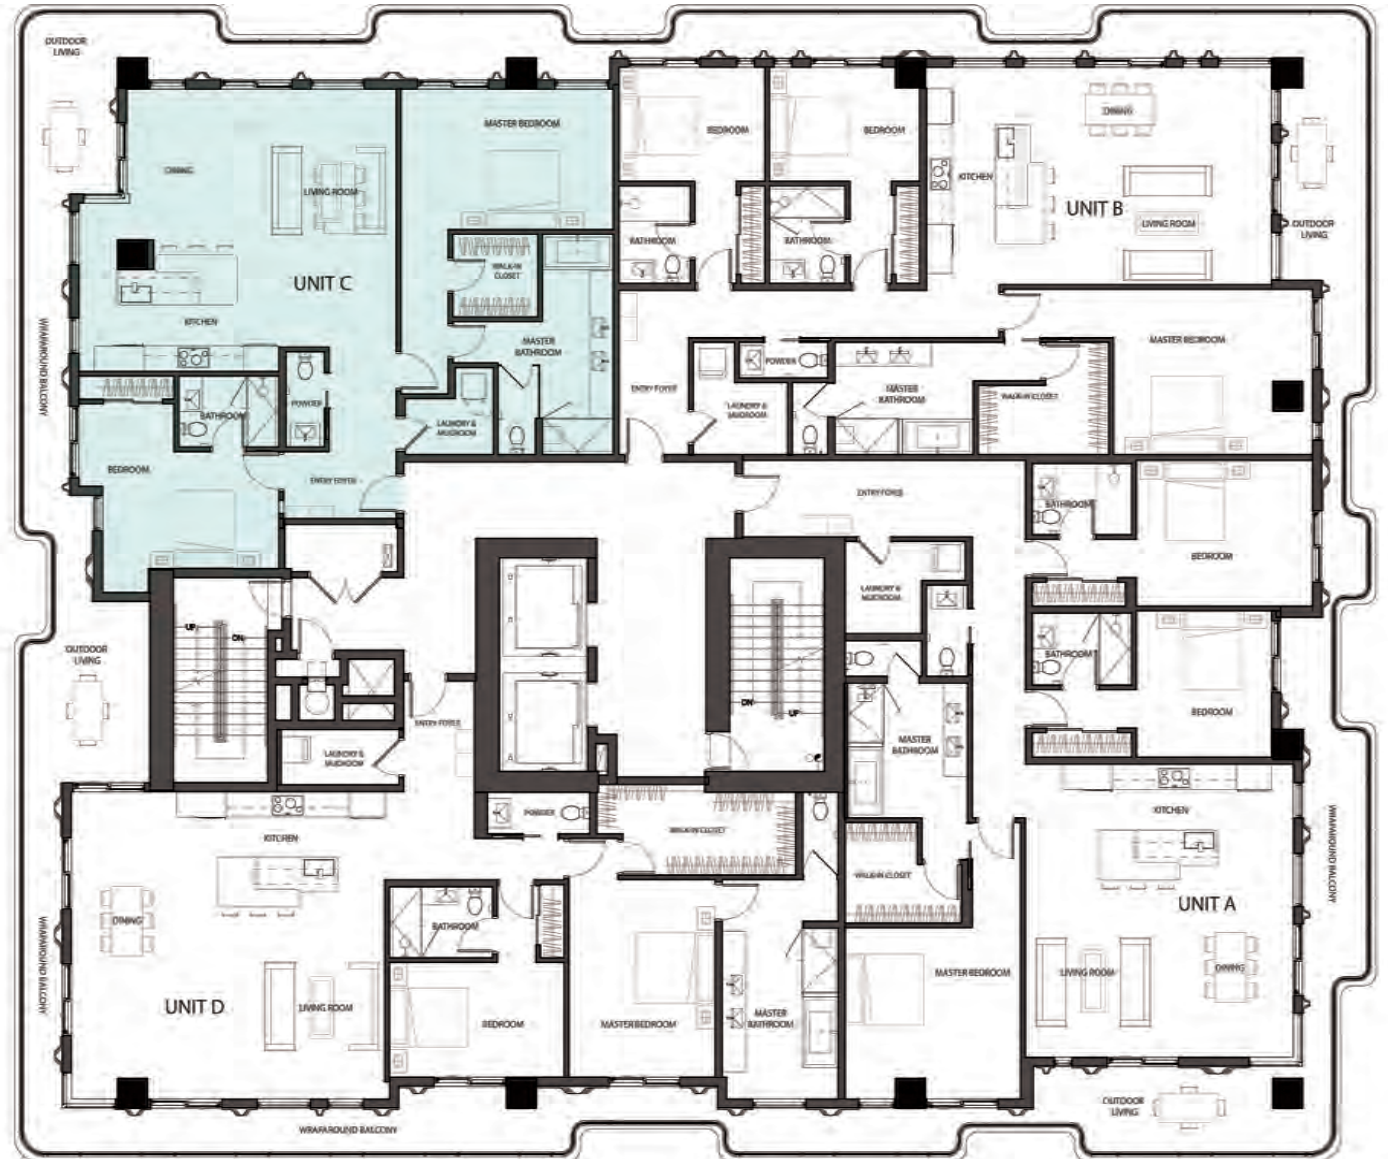

7918

BY PACIFIC & ORIENT PROPERTIES, LLC

LEVEL 13

RESIDENCE 1303 UNIT C

2 Bedrooms

2.5 Bathrooms

Interior Area:

1692 Sq. Ft.

Terrace/Balcony Area:

513 Sq. Ft.

Total Area:

2205 Sq. Ft.