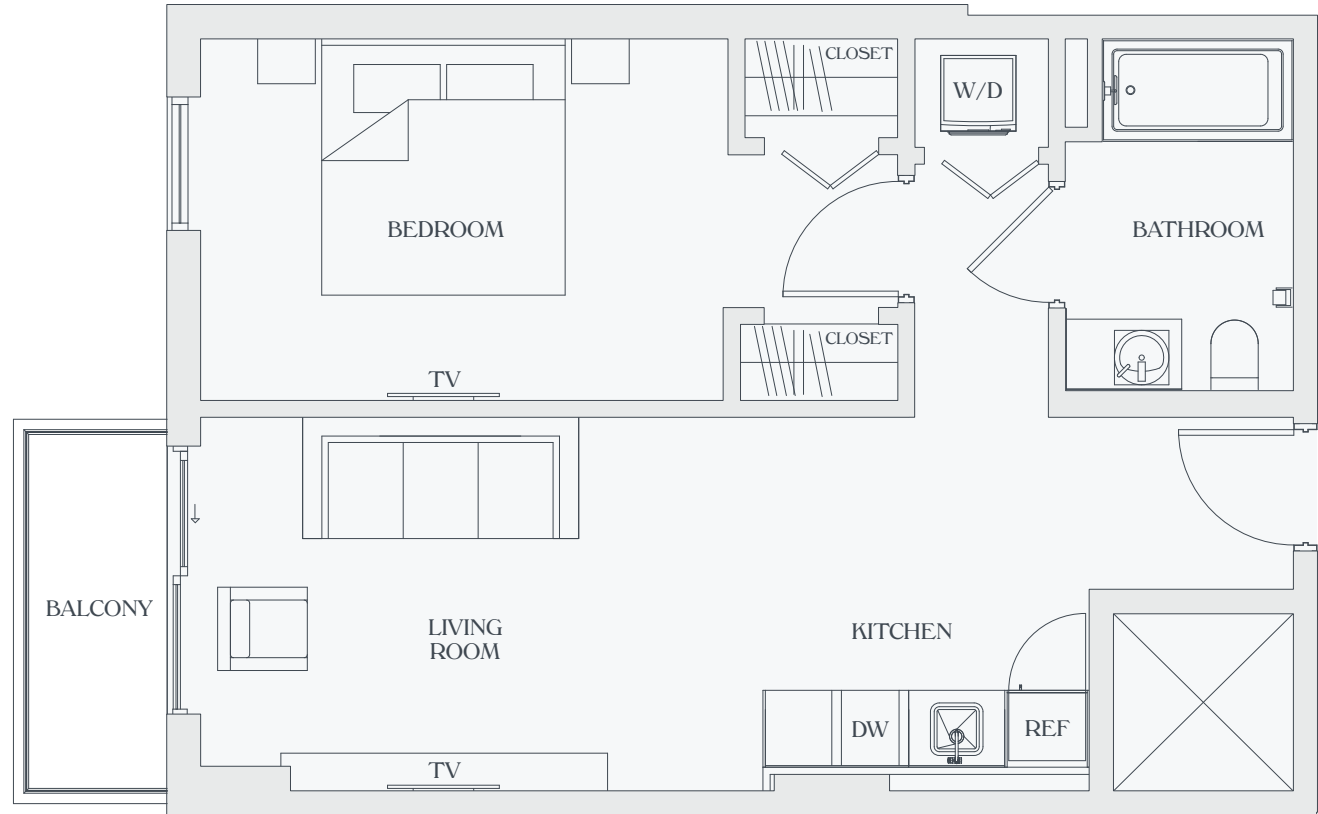

domus

BRICKELL PARK

UNIT D

(UNITS: 08,10,12)
FLOORS 02 TO 12

1 BEDROOM
1 BATHROOM

INTERIOR
578 Sq. Ft. - 53.70 M²

EXTERIOR
50 Sq. Ft. - 4.65 M²

TOTAL
628 Sq. Ft. - 58.34 M²