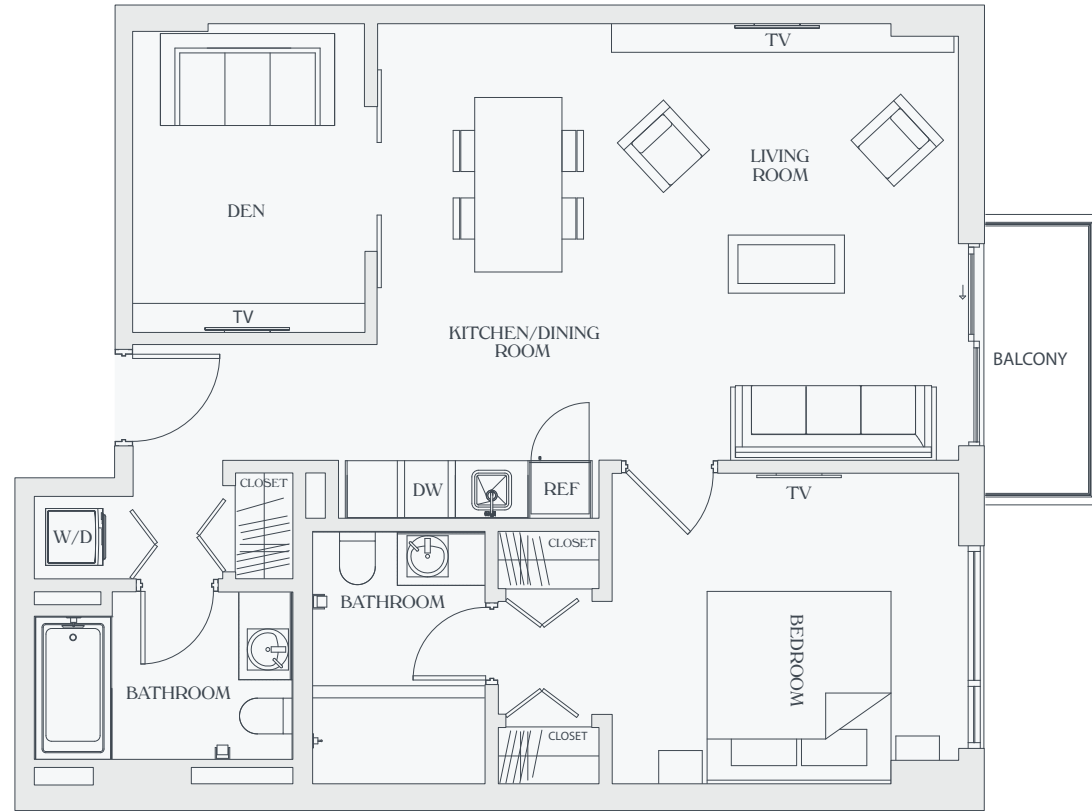

(UNITS: 01,02)
FLOORS 02 TO 08

1 BEDROOM + DEN
2 BATHROOM

INTERIOR

863 Sq. Ft 80.17 M²

EXTERIOR

30 Sq. Ft. - 2.79 M²

50 Sq. Ft. - 4.65 M²

TOTAL

893 Sq. Ft. - 83 M²

913 Sq. Ft - 84.8 M²

domus

BRICKELL PARK

UNIT D

(UNITS: 08,10,12)
FLOORS 02 TO 12

1 BEDROOM
1 BATHROOM

INTERIOR
578 Sq. Ft. - 53.70 M²