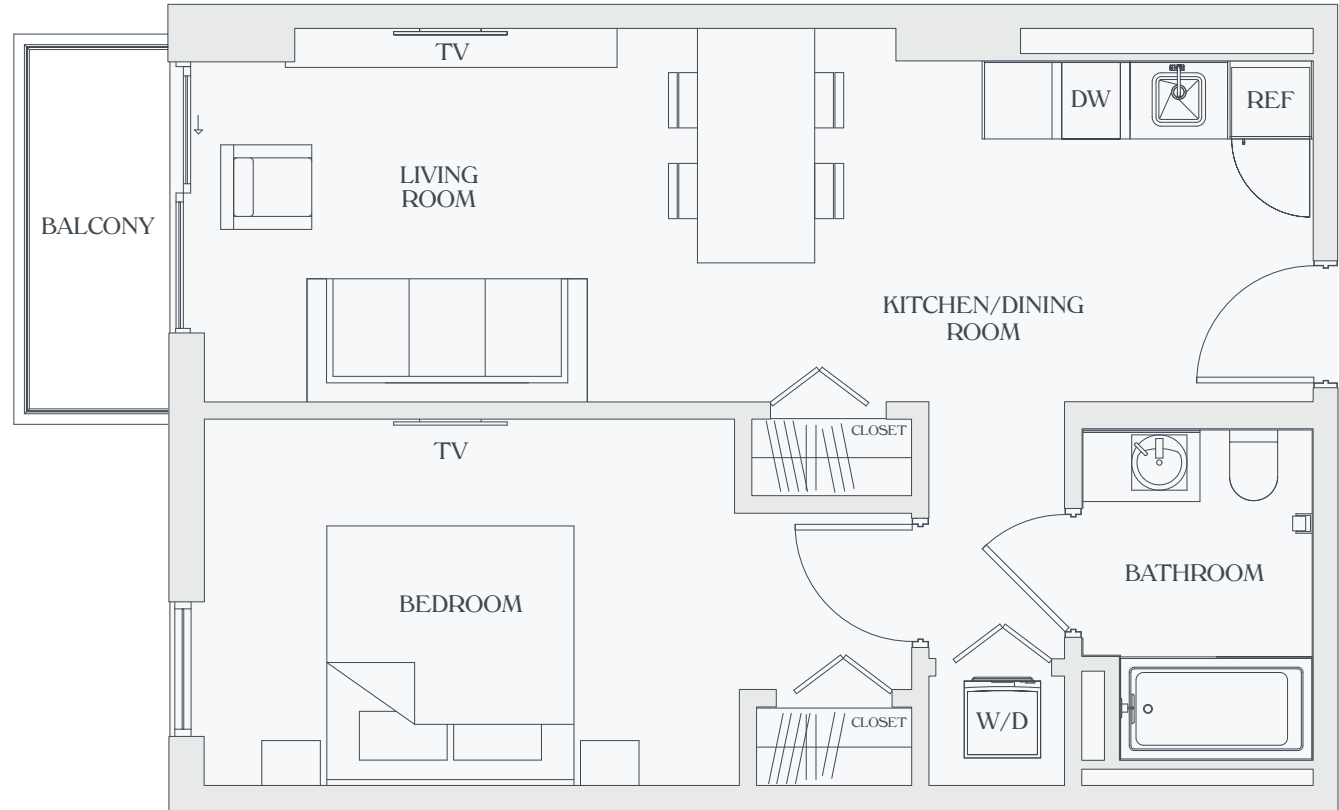

EXTERIOR
50 Sq. Ft. - 4.65 M²

TOTAL
628 Sq. Ft. - 58.34 M²

domus

BRICKELL PARK

UNIT E

(UNITS: 03,06,07,14,15)
FLOORS 02 TO 12

1 BEDROOM
1 BATHROOM

INTERIOR
600 Sq. Ft. - 55.74 M²

EXTERIOR
30 Sq. Ft. - 2.79 M²
50 Sq. Ft. - 4.65 M²

TOTAL
630 Sq. Ft. - 58.53 M²
650 Sq. Ft. - 60.39 M²

UNIT F

(UNITS: 04,05,13)
FLOORS 02 TO 12

STUDIO
1 BATHROOM

INTERIOR
330 Sq. Ft. - 30.65 M²

EXTERIOR
30 Sq. Ft. - 2.79 M²
50 Sq. Ft. - 4.65 M²