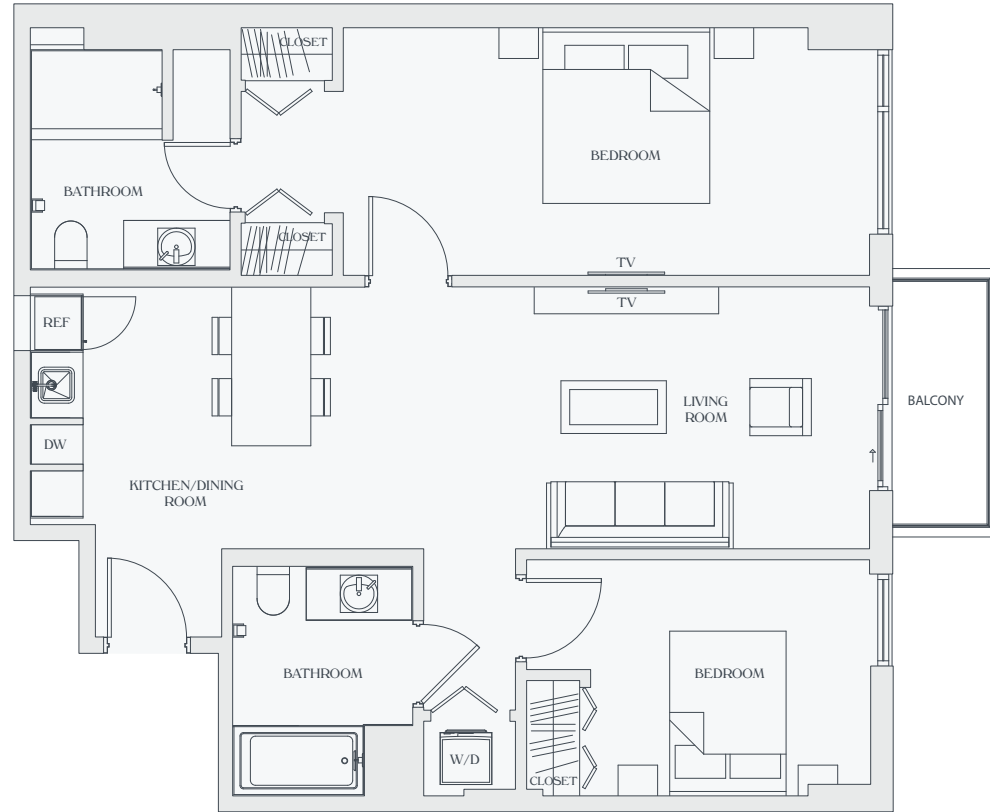

domus

BRICKELL PARK

UNIT A

(UNITS: 16,17)
FLOORS 02 TO 08

2 BEDROOMS
2 BATHROOMS

INTERIOR
975 Sq. Ft. - 90.58 M²

EXTERIOR
30 Sq. Ft. - 2.79 M²
50 Sq. Ft. - 4.65 M²

TOTAL
1005 Sq. Ft. - 93.37 M²
1025 Sq. Ft. - 95.25 M²

domus

BRICKELL PARK

UNIT B

(UNITS: 09,11)

FLOORS 02 TO 12

2 BEDROOMS

2 BATHROOMS

INTERIOR

813 Sq. Ft. - 75.62 M²

EXTERIOR

30 Sq. Ft. - 2.79 M²

TOTAL

843 Sq. Ft. - 78.41 M²

domus

BRICKELL PARK

UNIT C

(UNITS: 01,02)
FLOORS 02 TO 08

1 BEDROOM + DEN
2 BATHROOM

INTERIOR

863 Sq. Ft 80.17 M²

EXTERIOR

30 Sq. Ft. - 2.79 M²

50 Sq. Ft. - 4.65 M²

TOTAL