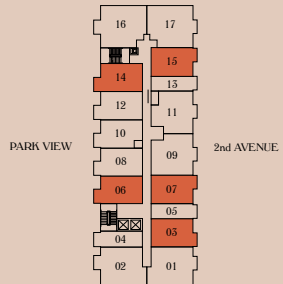

EXTERIOR
50 Sq. Ft. - 4.65 M²

TOTAL
628 Sq. Ft. - 58.34 M²

domus

BRICKELL PARK

UNIT E

(UNITS: 03,06,07,14,15)
FLOORS 02 TO 12

1 BEDROOM
1 BATHROOM

INTERIOR
600 Sq. Ft. - 55.74 M²

EXTERIOR
30 Sq. Ft. - 2.79 M²
50 Sq. Ft. - 4.65 M²

TOTAL
630 Sq. Ft. - 58.53 M²
650 Sq. Ft. - 60.39 M²

UNIT F

(UNITS: 04,05,13)
FLOORS 02 TO 12

STUDIO
1 BATHROOM

INTERIOR
330 Sq. Ft. - 30.65 M²

EXTERIOR
30 Sq. Ft. - 2.79 M²
50 Sq. Ft. - 4.65 M²