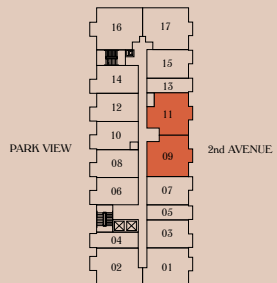

domus

BRICKELL PARK

UNIT A

(UNITS: 16,17)
FLOORS 02 TO 08

2 BEDROOMS
2 BATHROOMS

INTERIOR
975 Sq. Ft. - 90.58 M²

EXTERIOR
30 Sq. Ft. - 2.79 M²
50 Sq. Ft. - 4.65 M²

TOTAL
1005 Sq. Ft. - 93.37 M²
1025 Sq. Ft. - 95.25 M²

domus

BRICKELL PARK

UNIT B

(UNITS: 09,11)

FLOORS 02 TO 12

2 BEDROOMS

2 BATHROOMS

INTERIOR

813 Sq. Ft. - 75.62 M²

EXTERIOR

30 Sq. Ft. - 2.79 M²

TOTAL

843 Sq. Ft. - 78.41 M²

domus

BRICKELL PARK

UNIT C

(UNITS: 01,02)
FLOORS 02 TO 08

1 BEDROOM + DEN
2 BATHROOM

INTERIOR

863 Sq. Ft 80.17 M²

EXTERIOR

30 Sq. Ft. - 2.79 M²

50 Sq. Ft. - 4.65 M²

TOTAL