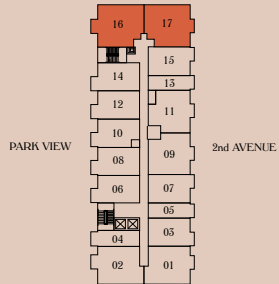

domus

BRICKELL PARK

UNIT A

(UNITS: 16,17)
FLOORS 02 TO 08

2 BEDROOMS
2 BATHROOMS

INTERIOR
975 Sq. Ft. - 90.58 M²

EXTERIOR
30 Sq. Ft. - 2.79 M²
50 Sq. Ft. - 4.65 M²

TOTAL
1005 Sq. Ft. - 93.37 M²
1025 Sq. Ft. - 95.25 M²

domus

BRICKELL PARK

UNIT B

(UNITS: 09,11)

FLOORS 02 TO 12

2 BEDROOMS

2 BATHROOMS

INTERIOR

813 Sq. Ft. - 75.62 M²

EXTERIOR

30 Sq. Ft. - 2.79 M²

TOTAL

843 Sq. Ft. - 78.41 M²

domus

BRICKELL PARK

UNIT C

TOTAL
380 Sq. Ft. - 35.3.65 M²