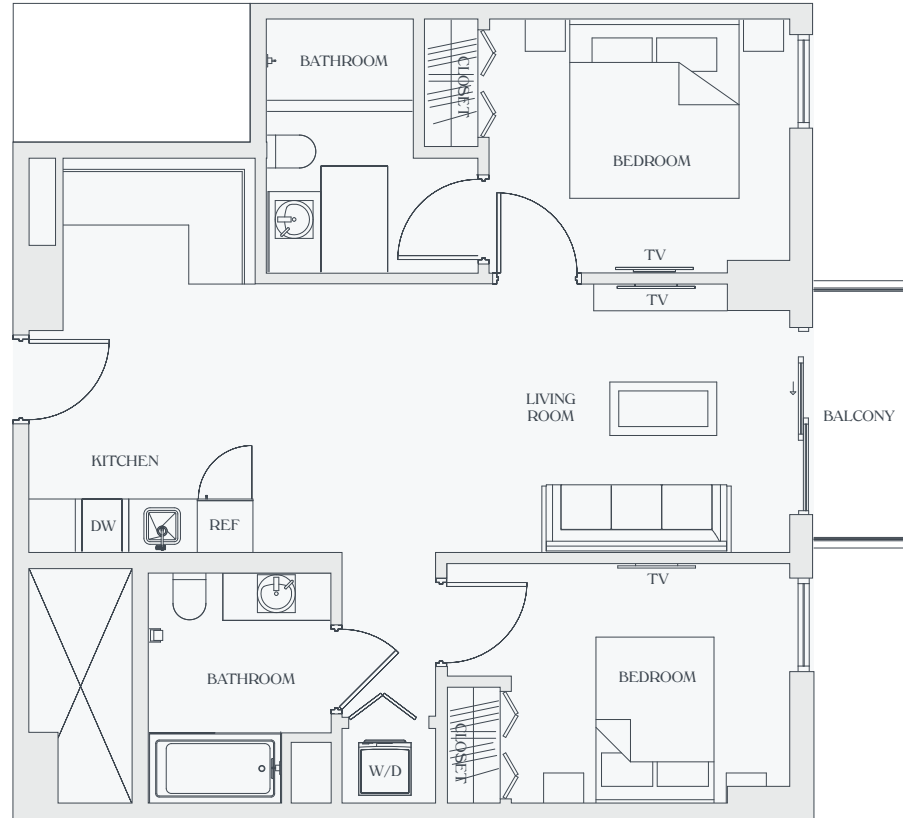

domus

BRICKELL PARK

UNIT A

(UNITS: 16,17)
FLOORS 02 TO 08

2 BEDROOMS
2 BATHROOMS

INTERIOR
975 Sq. Ft. - 90.58 M²

EXTERIOR
30 Sq. Ft. - 2.79 M²
50 Sq. Ft. - 4.65 M²

TOTAL
1005 Sq. Ft. - 93.37 M²
1025 Sq. Ft. - 95.25 M²

domus

BRICKELL PARK

UNIT B

(UNITS: 09,11)

FLOORS 02 TO 12

2 BEDROOMS

2 BATHROOMS

INTERIOR

813 Sq. Ft. - 75.62 M²

EXTERIOR

30 Sq. Ft. - 2.79 M²

TOTAL

843 Sq. Ft. - 78.41 M²

domus

BRICKELL PARK

UNIT C

(UNITS: 01,02)
FLOORS 02 TO 08

1 BEDROOM + DEN
2 BATHROOM

INTERIOR

863 Sq. Ft 80.17 M²

EXTERIOR

30 Sq. Ft. - 2.79 M²

50 Sq. Ft. - 4.65 M²

TOTAL