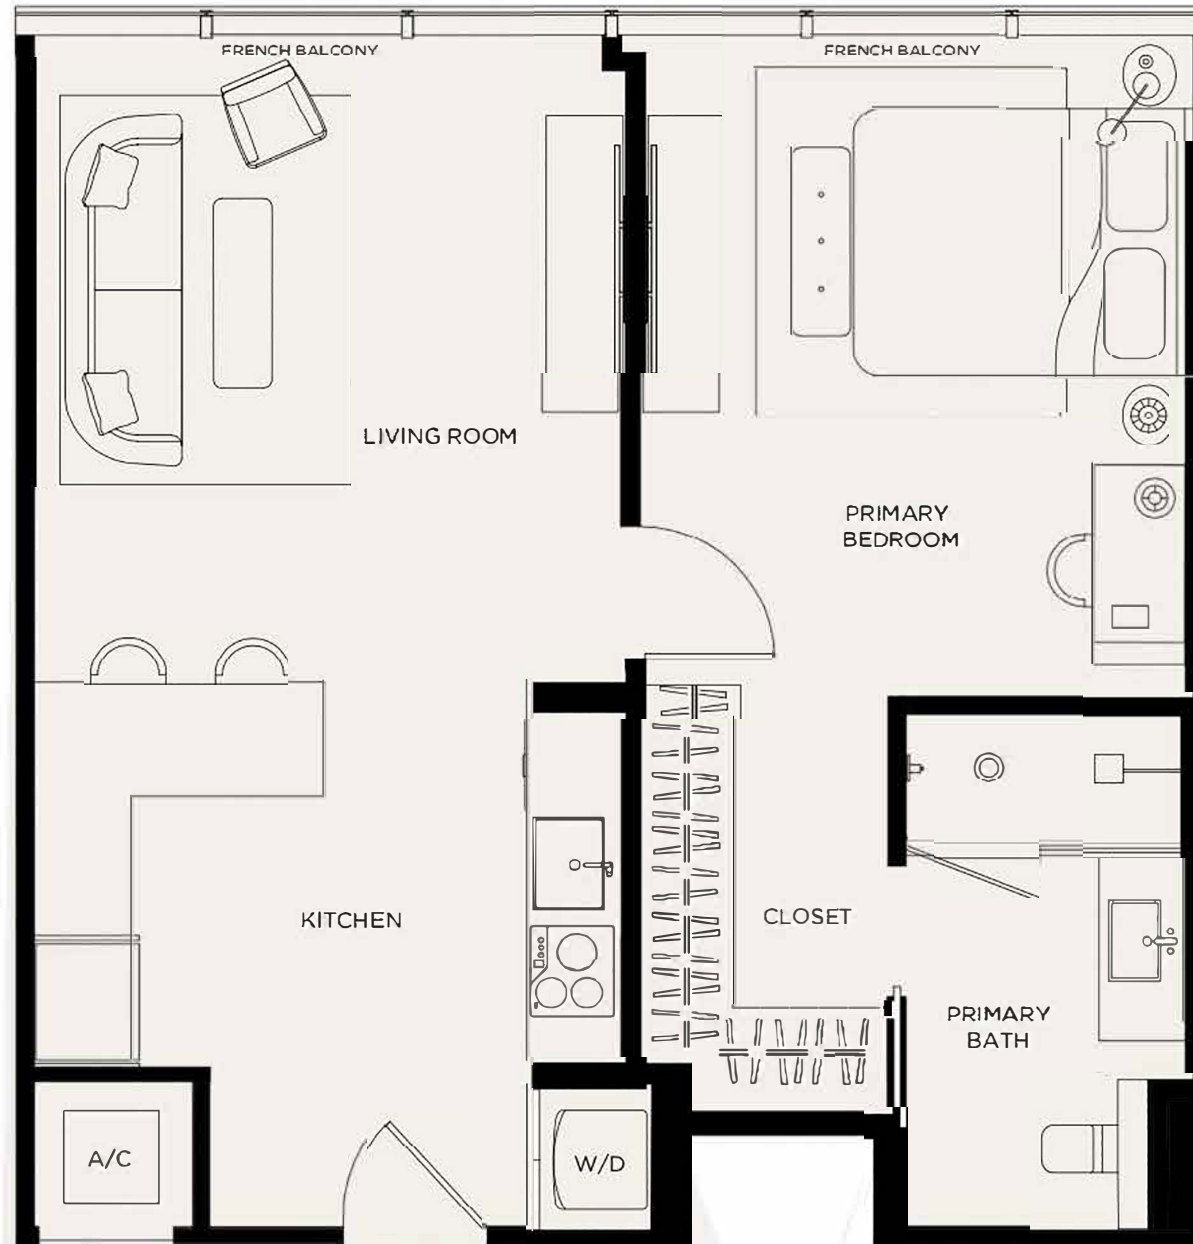

W11
WEST ELEVENTH
RESIDENCES MIAMI

RESIDENCE 01
1 BED / 1 BATH
Levels 16 - 44

Living Area / 690 SQ FT / 64.10 M²

WEST ELEVENTH
RESIDENCES MIAMI

RESIDENCE 02
STUDIO

Levels 16 - 44

Living Area / 405 SQ FT / 37.63 M²

< 02

N ⊕ >

W11
WEST ELEVENTH
RESIDENCES MIAMI

RESIDENCE 03
STUDIO

Levels 16 - 44

Living Area / 374 SQ FT / 34.75 M²

W11
WEST ELEVENTH
RESIDENCES MIAMI

RESIDENCE 04
1 BED / 1 BATH
Levels 16 - 44

Living Area / 661 SQ FT / 61.41 M²

W11
WEST ELEVENTH
RESIDENCES MIAMI

RESIDENCE 05
STUDIO
Levels 16 - 44

Living Area / 374 SQ FT / 34.75 M²

W11
WEST ELEVENTH
RESIDENCES MIAMI

RESIDENCE 06
STUDIO
Levels 16 - 44