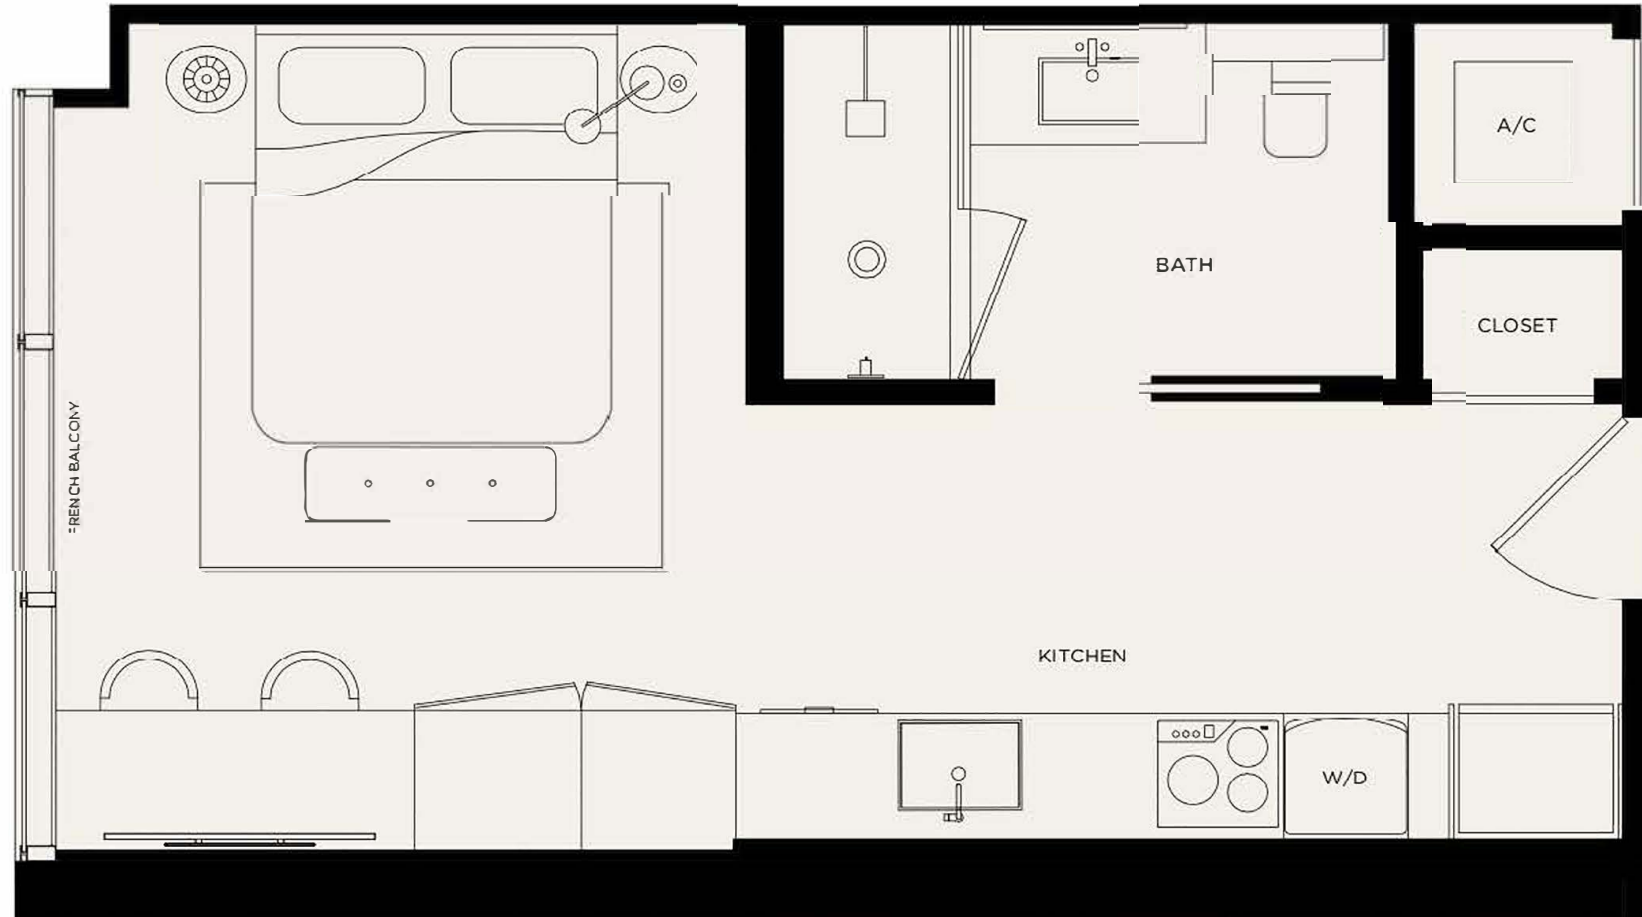

W11
WEST ELEVENTH
RESIDENCES MIAMI

RESIDENCE 01
1 BED / 1 BATH
Levels 16 - 44

Living Area / 690 SQ FT / 64.10 M²

WEST ELEVENTH
RESIDENCES MIAMI

RESIDENCE 02
STUDIO

Levels 16 - 44

Living Area / 405 SQ FT / 37.63 M²

< 02

N ⊕ >

W11
WEST ELEVENTH
RESIDENCES MIAMI

RESIDENCE 03
STUDIO

Levels 16 - 44

Living Area / 374 SQ FT / 34.75 M²

W11
WEST ELEVENTH
RESIDENCES MIAMI

RESIDENCE 04
1 BED / 1 BATH
Levels 16 - 44

Living Area / 661 SQ FT / 61.41 M²

W11
WEST ELEVENTH
RESIDENCES MIAMI

RESIDENCE 05
STUDIO
Levels 16 - 44

Living Area / 374 SQ FT / 34.75 M²

W11
WEST ELEVENTH
RESIDENCES MIAMI

RESIDENCE 06
STUDIO
Levels 16 - 44