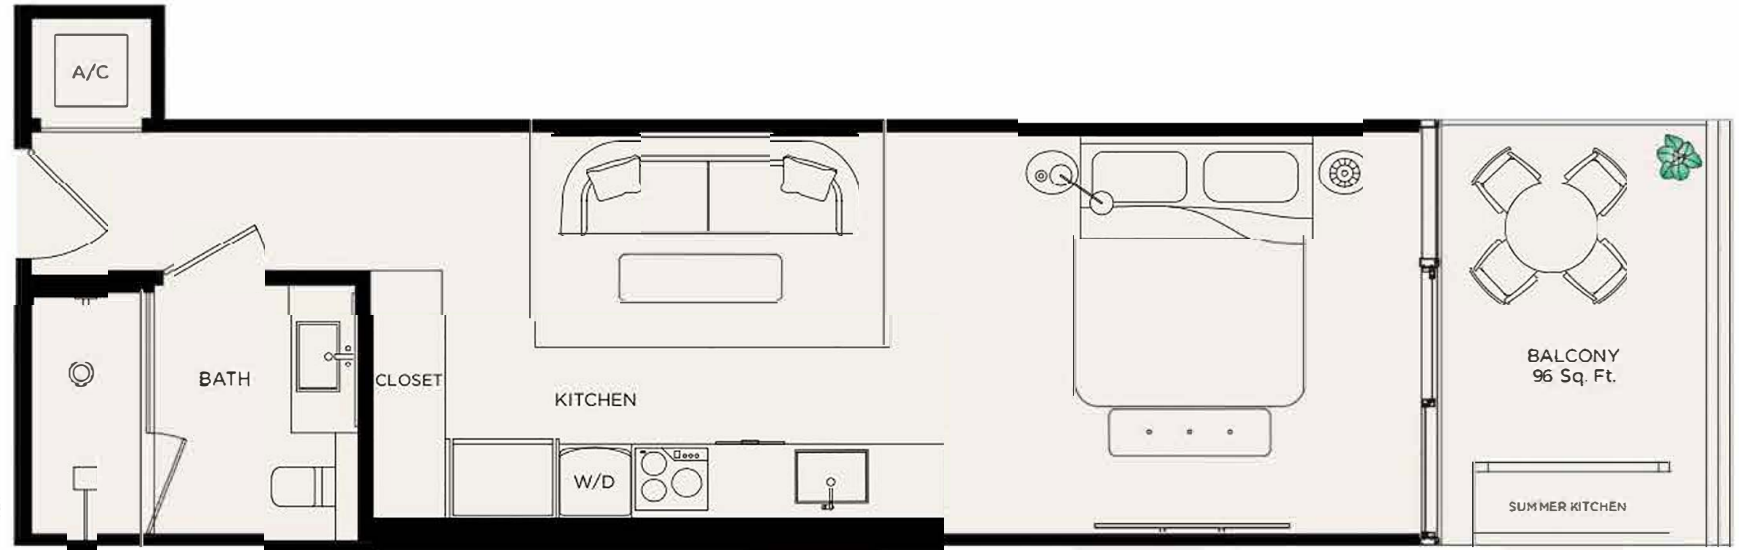

Living Area / 516 SQ FT / 47.94 M²
Balcony / 94 SQ FT / 8.73 M²
Total / 610 SQ FT / 56.67 M²

< 08

⊕ E >

WEST ELEVENTH
RESIDENCES MIAMI

RESIDENCE 09
STUDIO

Levels 16 - 44

Living Area / 490 SQ FT / 45.52 M²
Balcony / 96 SQ FT / 8.92 M²
Total / 586 SQ FT / 54.44 M²

< 09

⊕ E

WEST ELEVENTH
RESIDENCES MIAMI

RESIDENCE 10
STUDIO
Levels 16 - 44

Living Area / 516 SQ FT / 47.94M²
Balcony / 94 SQ FT / 8.73 M²
Total / 610 SQ FT / 56.67 M²

10

B

W11
WEST ELEVENTH
RESIDENCES MIAMI