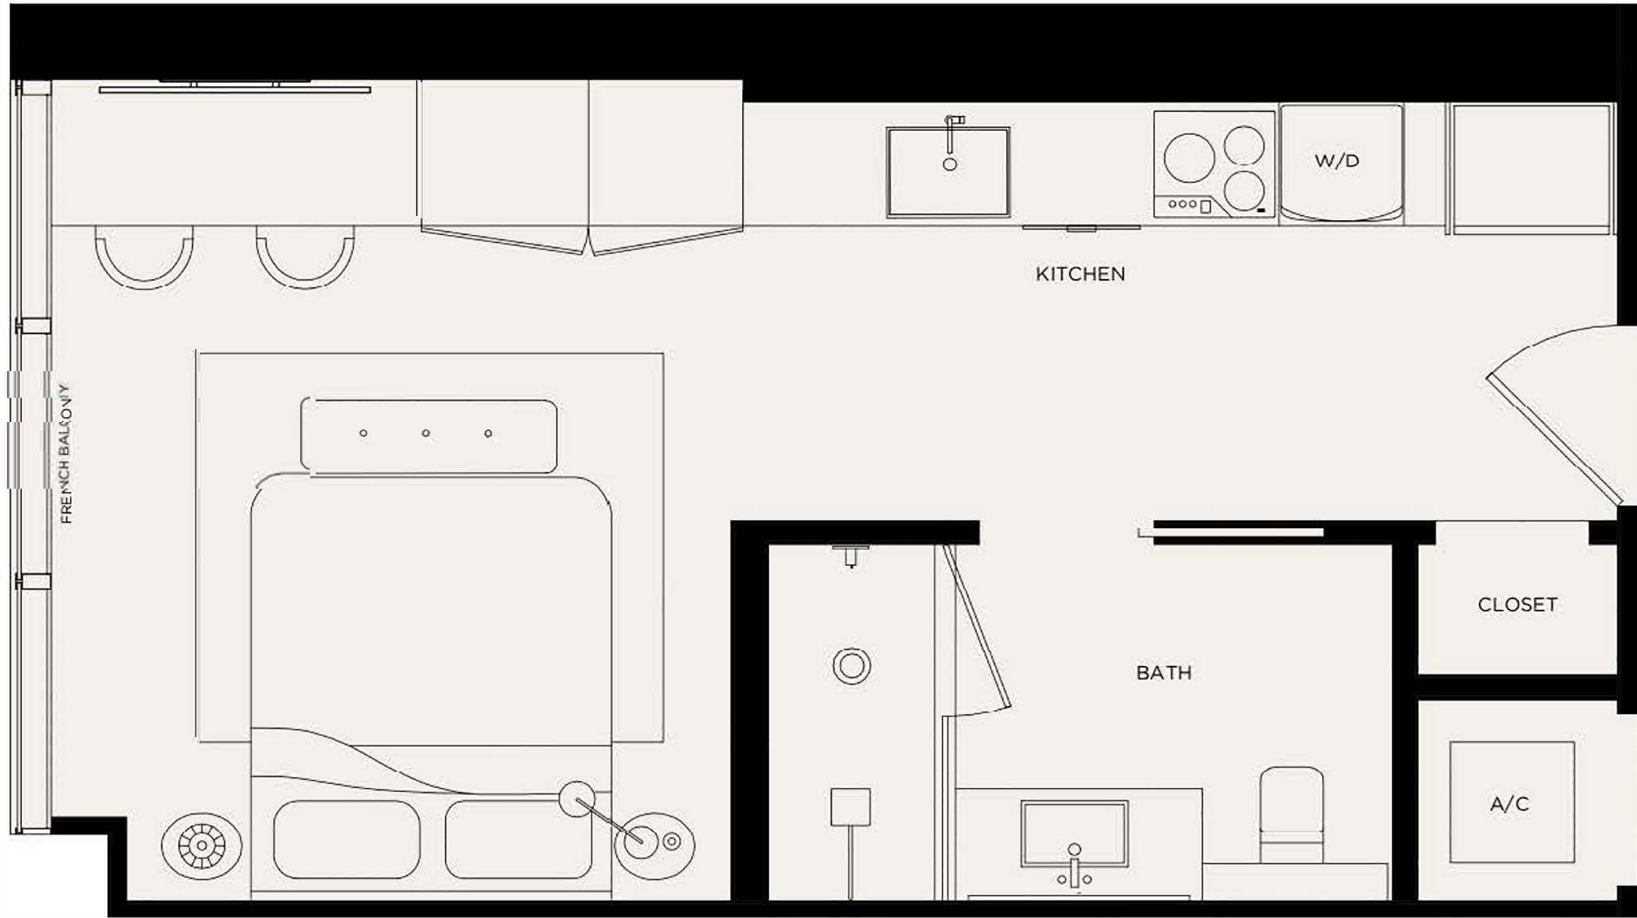

W11
WEST ELEVENTH
RESIDENCES MIAMI

RESIDENCE 06
STUDIO
Levels 16 - 44

Living Area / 405 SQ FT / 37.63 M²

< 06