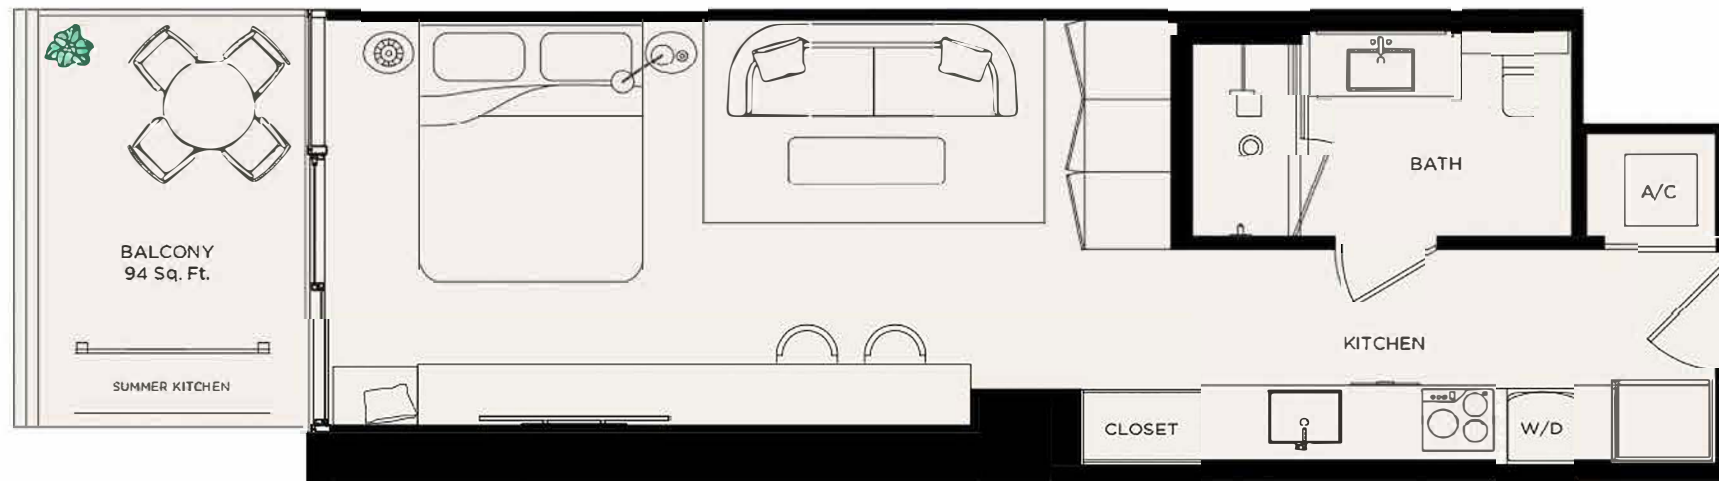

WEST ELEVENTH
RESIDENCES MIAMI

RESIDENCE 21
STUDIO
Levels 16 - 44

Living Area / 516 SQ FT / 47.94 M²
Balcony / 94 SQ FT / 8.73 M²
Total / 610 SQ FT / 56.57 M²