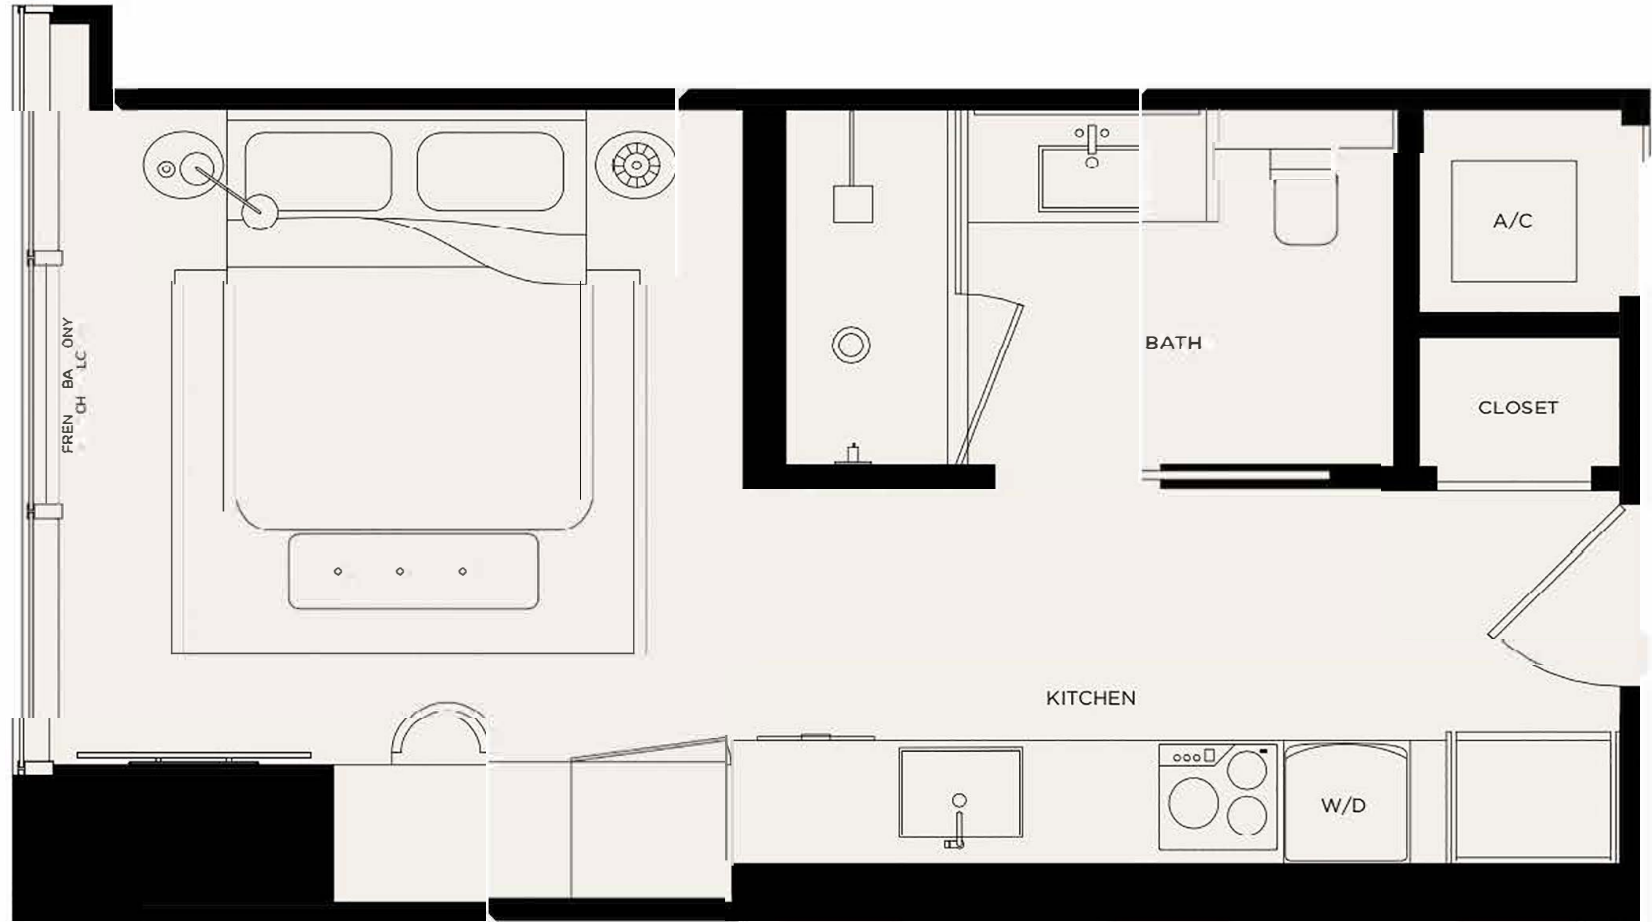

W11
WEST ELEVENTH
RESIDENCES MIAMI

RESIDENCE 01
1 BED / 1 BATH
Levels 16 - 44

Living Area / 690 SQ FT / 64.10 M²

WEST ELEVENTH
RESIDENCES MIAMI

RESIDENCE 02
STUDIO

Levels 16 - 44

Living Area / 405 SQ FT / 37.63 M²

< 02

N ⊕ >

W11
WEST ELEVENTH
RESIDENCES MIAMI

RESIDENCE 03
STUDIO

Levels 16 - 44

Living Area / 374 SQ FT / 34.75 M²

W11
WEST ELEVENTH
RESIDENCES MIAMI

RESIDENCE 04
1 BED / 1 BATH
Levels 16 - 44

Living Area / 661 SQ FT / 61.41 M²

W11
WEST ELEVENTH
RESIDENCES MIAMI

RESIDENCE 05
STUDIO
Levels 16 - 44

Living Area / 374 SQ FT / 34.75 M²

W11
WEST ELEVENTH
RESIDENCES MIAMI

RESIDENCE 06
STUDIO
Levels 16 - 44