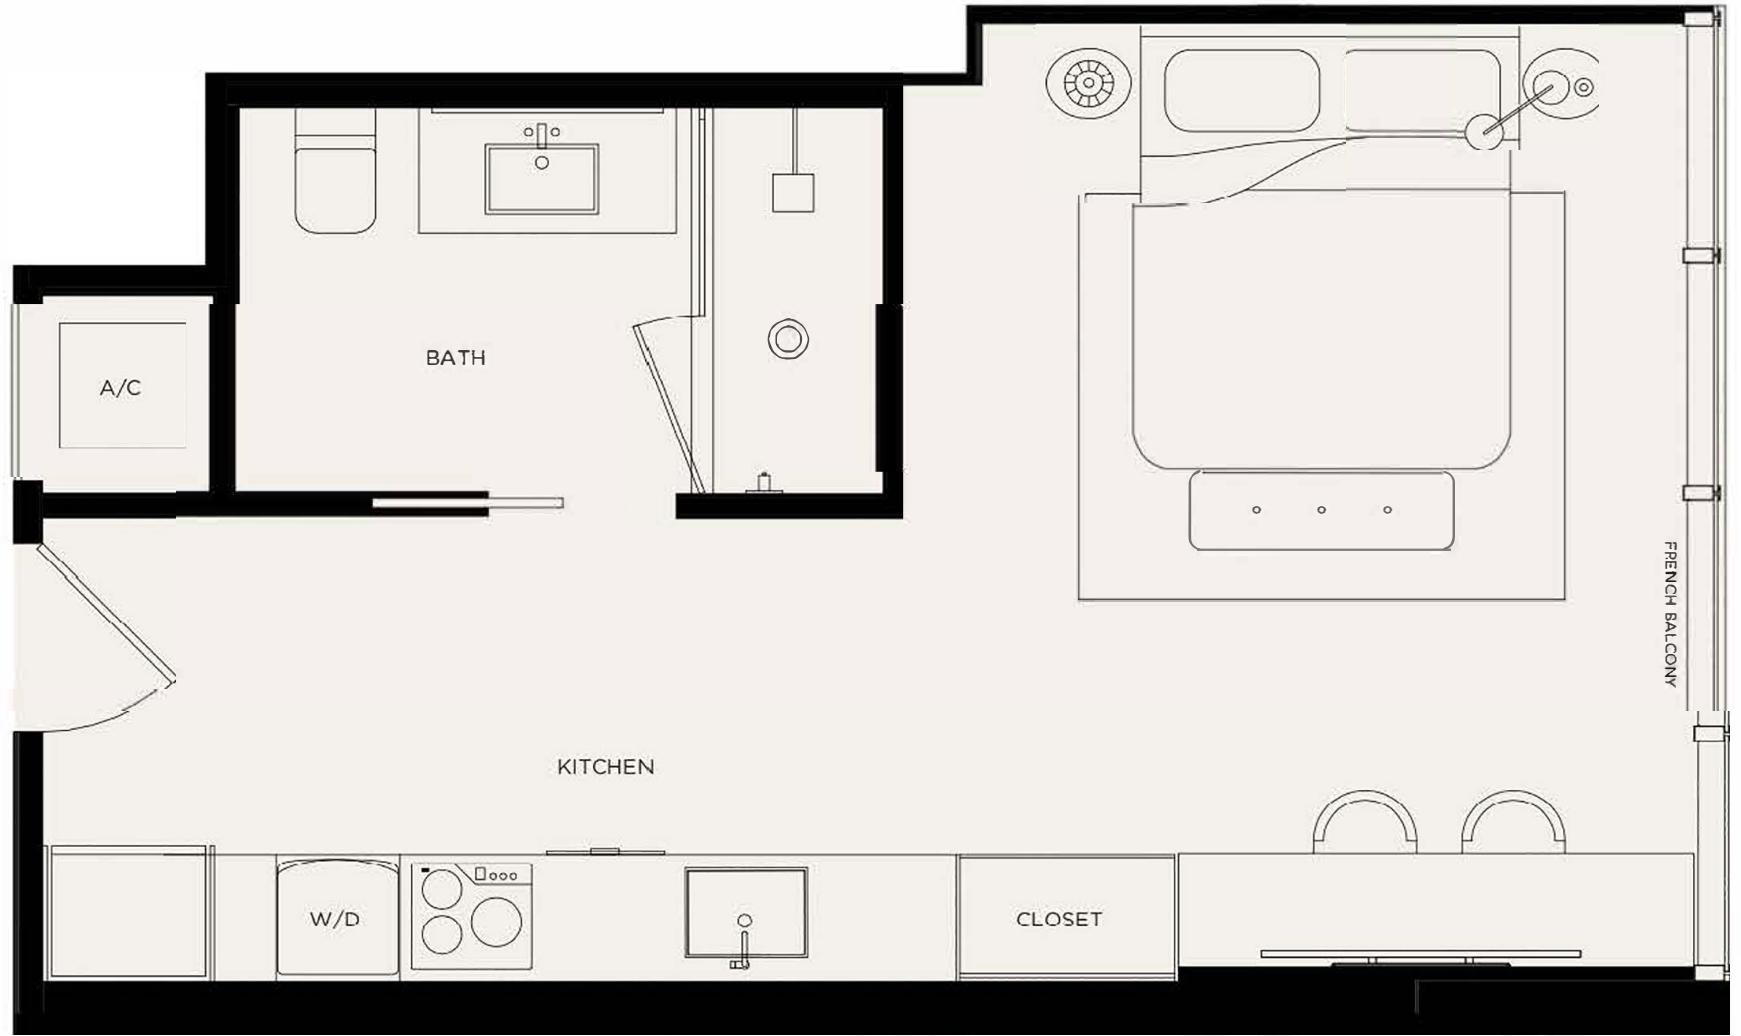

⊕ >

WEST ELEVENTH
RESIDENCES MIAMI

RESIDENCE 13
STUDIO
Levels 16 - 44

Living Area / 339 SQ FT / 31.49 M²

13

WEST ELEVENTH
RESIDENCES MIAMI

RESIDENCE 14
STUDIO

Levels 16 - 44

Living Area / 418 SQ FT / 38.83 M²

< 14

> 15

W11
WEST ELEVENTH
RESIDENCES MIAMI

RESIDENCE 15
STUDIO
Levels 16 - 44

Living Area / 334 SQ FT / 31.03 M²

15

W11
WEST ELEVENTH
RESIDENCES MIAMI