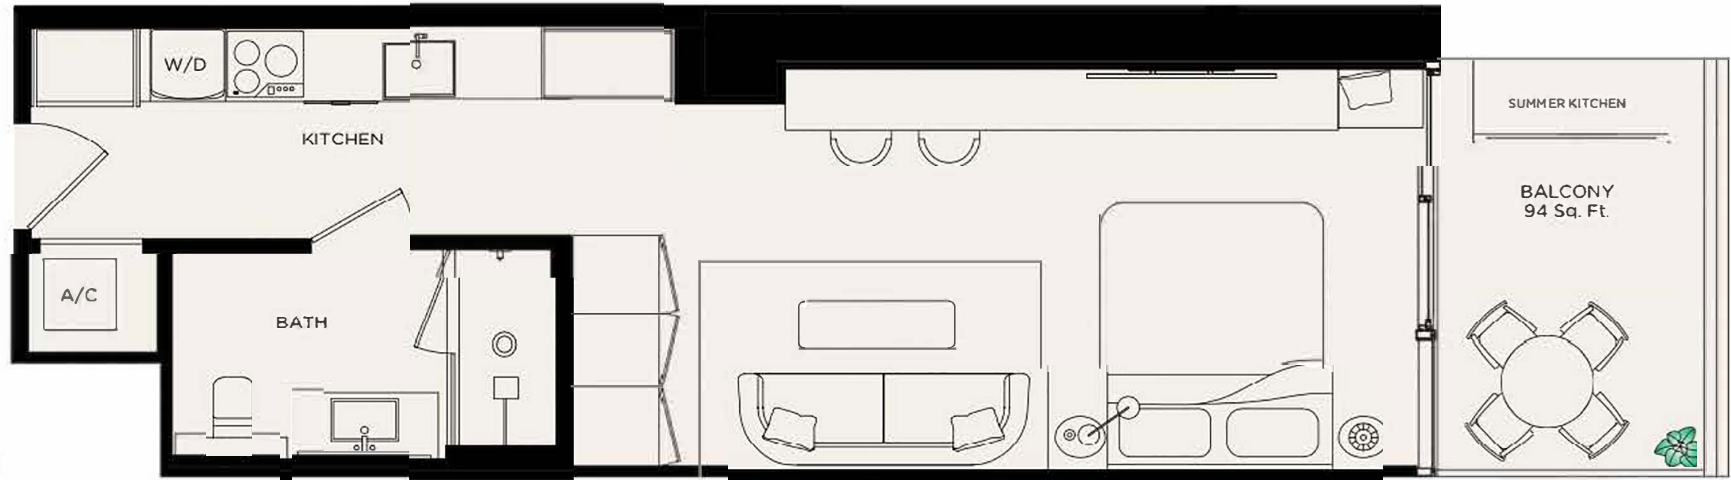

Living Area / 405 SQ FT / 37.63 M²

< 06

W11
WEST ELEVENTH
RESIDENCES MIAMI

RESIDENCE 07
1 BED / 1 BATH
Levels 16 - 44

Living Area / 690 SQ FT / 64.10 M²

WEST ELEVENTH
RESIDENCES MIAMI

RESIDENCE 08
STUDIO
Levels 16 - 44

Living Area / 516 SQ FT / 47.94 M²
Balcony / 94 SQ FT / 8.73 M²
Total / 610 SQ FT / 56.67 M²

< 08

⊕ E >

WEST ELEVENTH
RESIDENCES MIAMI

RESIDENCE 09
STUDIO

Levels 16 - 44

Living Area / 490 SQ FT / 45.52 M²
Balcony / 96 SQ FT / 8.92 M²
Total / 586 SQ FT / 54.44 M²

< 09

⊕ E

WEST ELEVENTH
RESIDENCES MIAMI

RESIDENCE 10
STUDIO
Levels 16 - 44

Living Area / 516 SQ FT / 47.94M²
Balcony / 94 SQ FT / 8.73 M²
Total / 610 SQ FT / 56.67 M²

10

B

W11
WEST ELEVENTH
RESIDENCES MIAMI