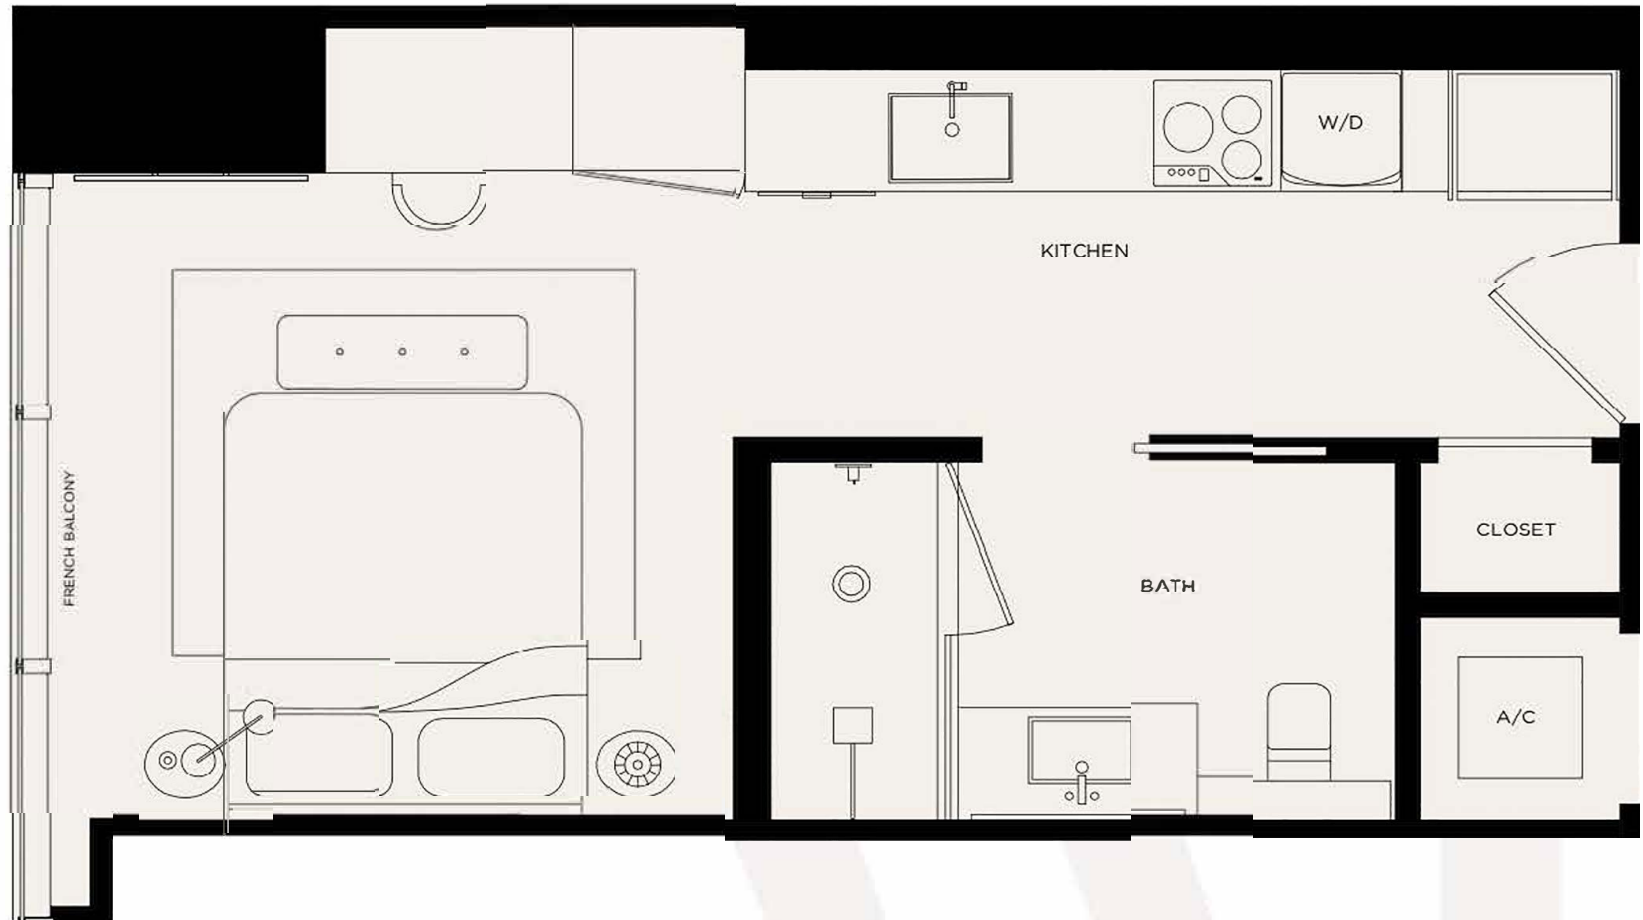

W11
WEST ELEVENTH
RESIDENCES MIAMI

RESIDENCE 01
1 BED / 1 BATH
Levels 16 - 44

Living Area / 690 SQ FT / 64.10 M²

WEST ELEVENTH
RESIDENCES MIAMI

RESIDENCE 02
STUDIO

Levels 16 - 44

Living Area / 405 SQ FT / 37.63 M²

< 02

N ⊕ >

W11
WEST ELEVENTH
RESIDENCES MIAMI

RESIDENCE 03
STUDIO

Levels 16 - 44

Living Area / 374 SQ FT / 34.75 M²

W11
WEST ELEVENTH
RESIDENCES MIAMI

RESIDENCE 04
1 BED / 1 BATH
Levels 16 - 44

Living Area / 661 SQ FT / 61.41 M²

W11
WEST ELEVENTH
RESIDENCES MIAMI

RESIDENCE 05
STUDIO
Levels 16 - 44

Living Area / 374 SQ FT / 34.75 M²

W11
WEST ELEVENTH
RESIDENCES MIAMI

RESIDENCE 06
STUDIO
Levels 16 - 44