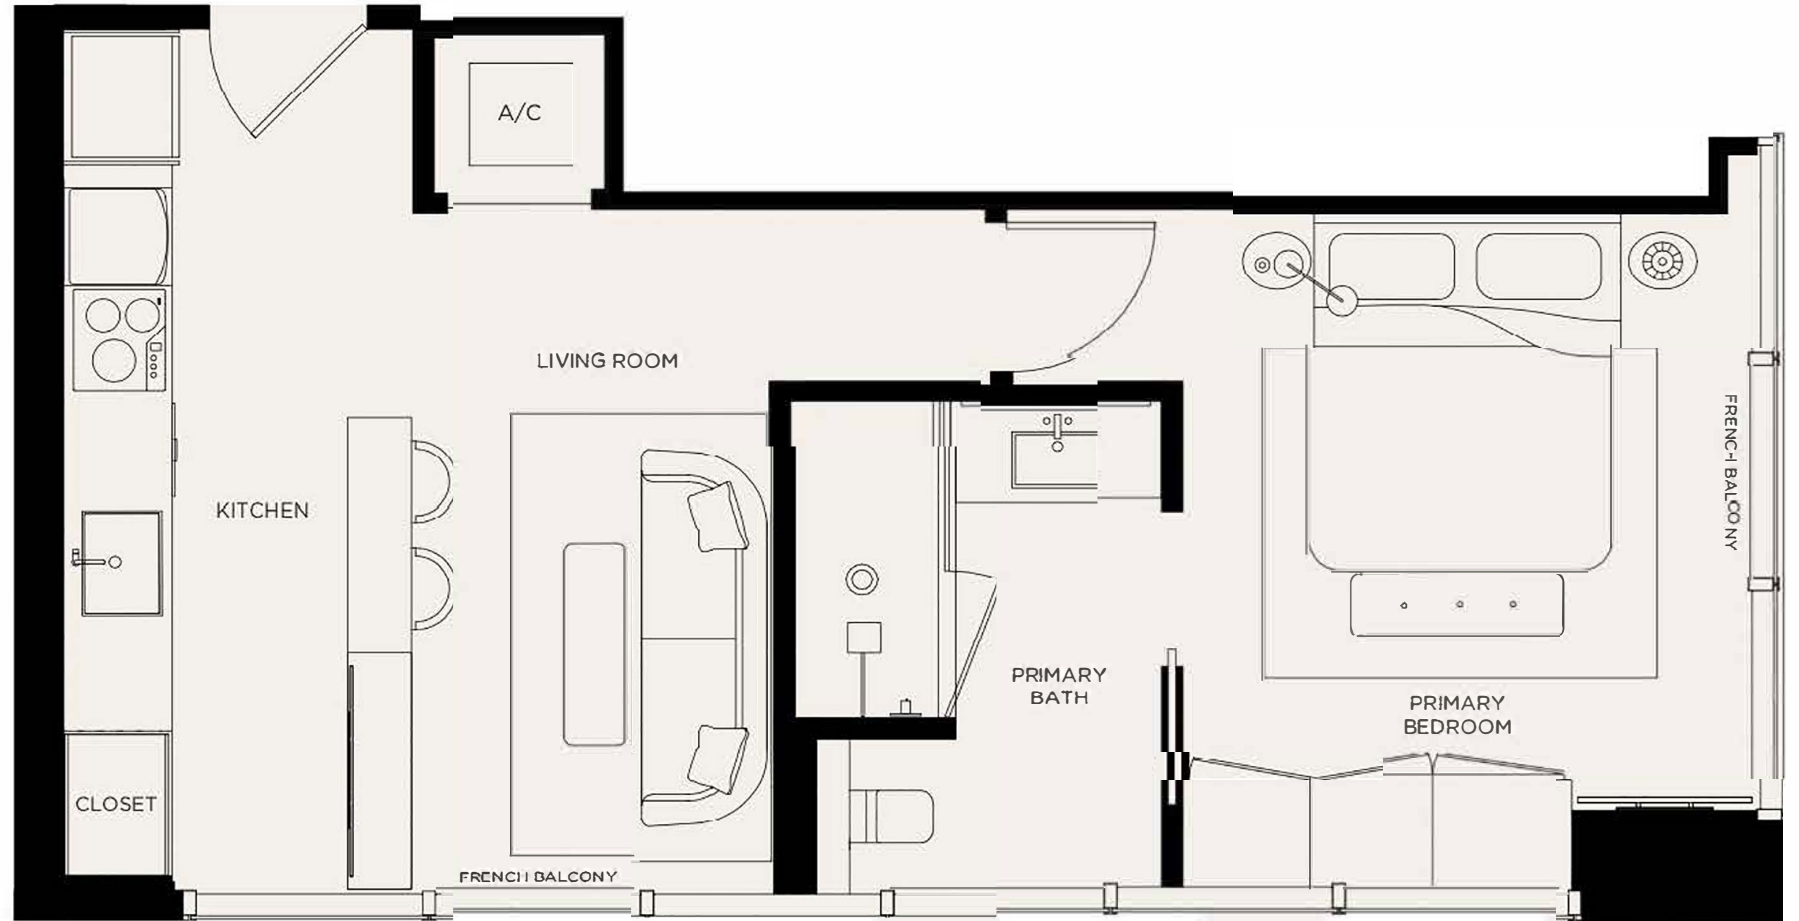

6

6

W11
WEST ELEVENTH
RESIDENCES MIAMI

RESIDENCE 18
STUDIO
Levels 16 - 44

Living Area / 339 SQ FT / 31.49 M²

< 18

>

W11
WEST ELEVENTH
RESIDENCES MIAMI

RESIDENCE 19
STUDIO
Levels 16 - 44

Living Area / 397 SQ FT / 36.88 M²

< 19

> ⊕

WEST ELEVENTH
RESIDENCES MIAMI

RESIDENCE 20
1 BED / 1 BATH
Levels 16 - 44

Living Area / 533 SQ FT / 49.52 M²

< 20

WEST ELEVENTH
RESIDENCES MIAMI

RESIDENCE 21
STUDIO
Levels 16 - 44

Living Area / 516 SQ FT / 47.94 M²
Balcony / 94 SQ FT / 8.73 M²
Total / 610 SQ FT / 56.57 M²

WEST ELEVENTH
RESIDENCES MIAMI

RESIDENCE 22
1 BED / 1 BATH
Levels 16 - 44