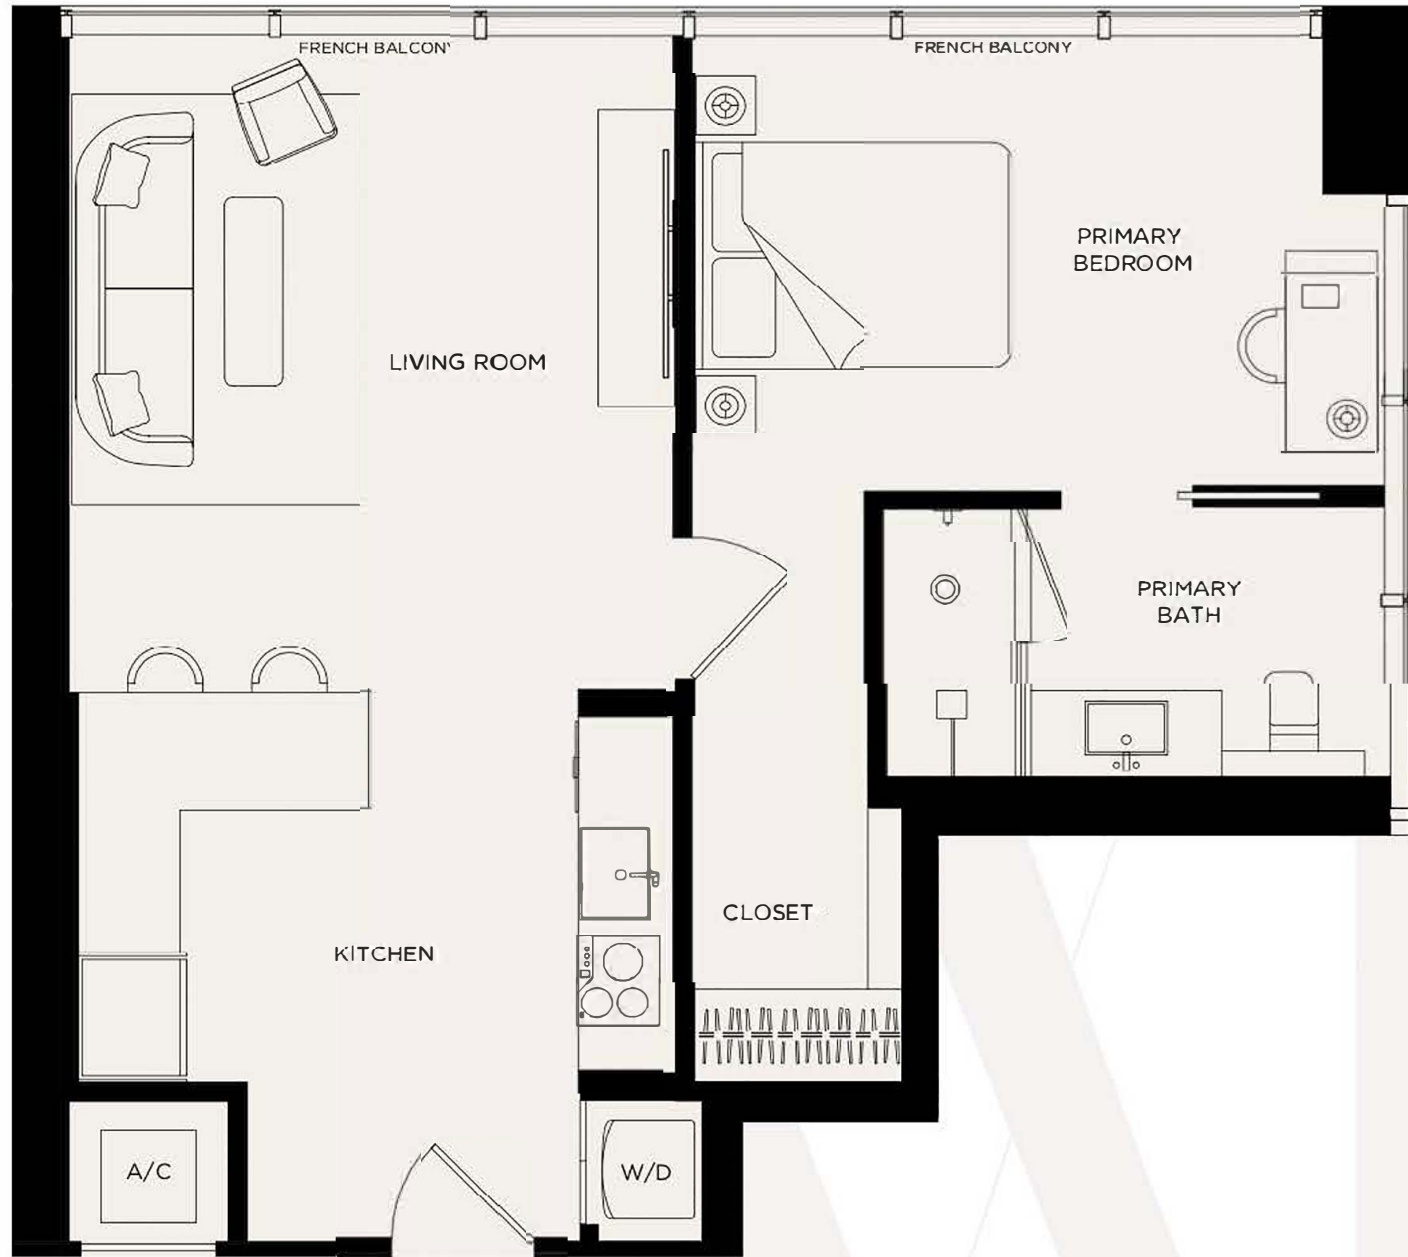

Living Area / 405 SQ FT / 37.63 M²

< 06

W11
WEST ELEVENTH
RESIDENCES MIAMI

RESIDENCE 07
1 BED / 1 BATH
Levels 16 - 44

Living Area / 690 SQ FT / 64.10 M²

WEST ELEVENTH
RESIDENCES MIAMI

RESIDENCE 08
STUDIO
Levels 16 - 44

Living Area / 516 SQ FT / 47.94 M²
Balcony / 94 SQ FT / 8.73 M²
Total / 610 SQ FT / 56.67 M²

< 08

⊕ E >

WEST ELEVENTH
RESIDENCES MIAMI

RESIDENCE 09
STUDIO

Levels 16 - 44

Living Area / 490 SQ FT / 45.52 M²
Balcony / 96 SQ FT / 8.92 M²
Total / 586 SQ FT / 54.44 M²