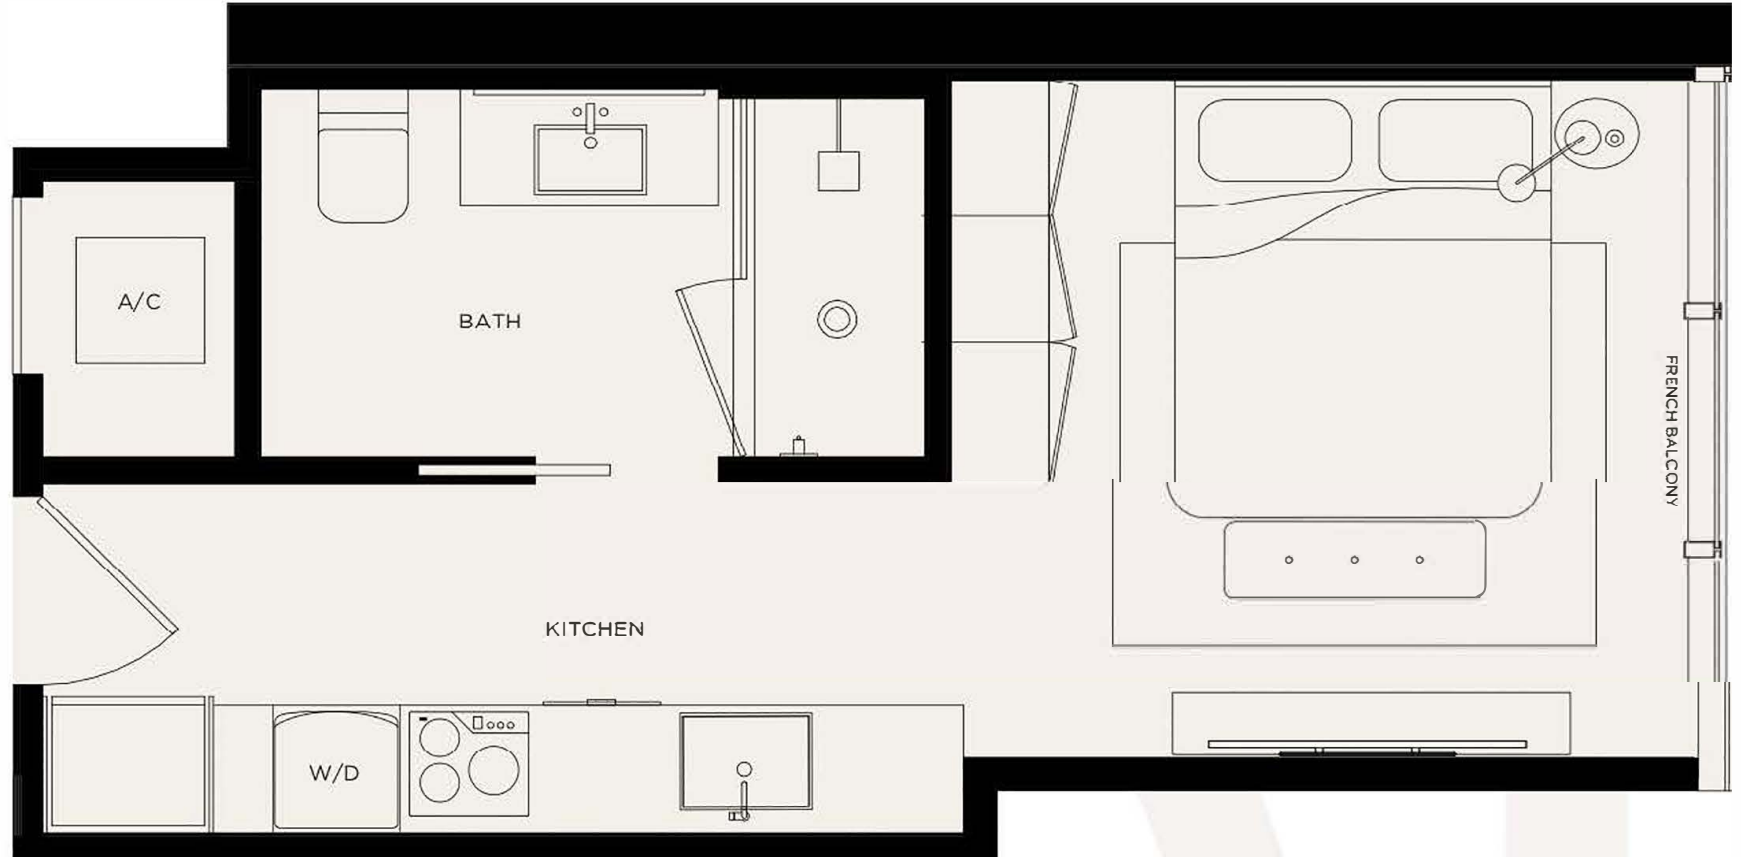

⊕ >

WEST ELEVENTH
RESIDENCES MIAMI

RESIDENCE 13
STUDIO
Levels 16 - 44

Living Area / 339 SQ FT / 31.49 M²

13

WEST ELEVENTH
RESIDENCES MIAMI

RESIDENCE 14
STUDIO

Levels 16 - 44

Living Area / 418 SQ FT / 38.83 M²

< 14

> 15

W11
WEST ELEVENTH
RESIDENCES MIAMI

RESIDENCE 15
STUDIO
Levels 16 - 44

Living Area / 334 SQ FT / 31.03 M²

15

W11
WEST ELEVENTH
RESIDENCES MIAMI