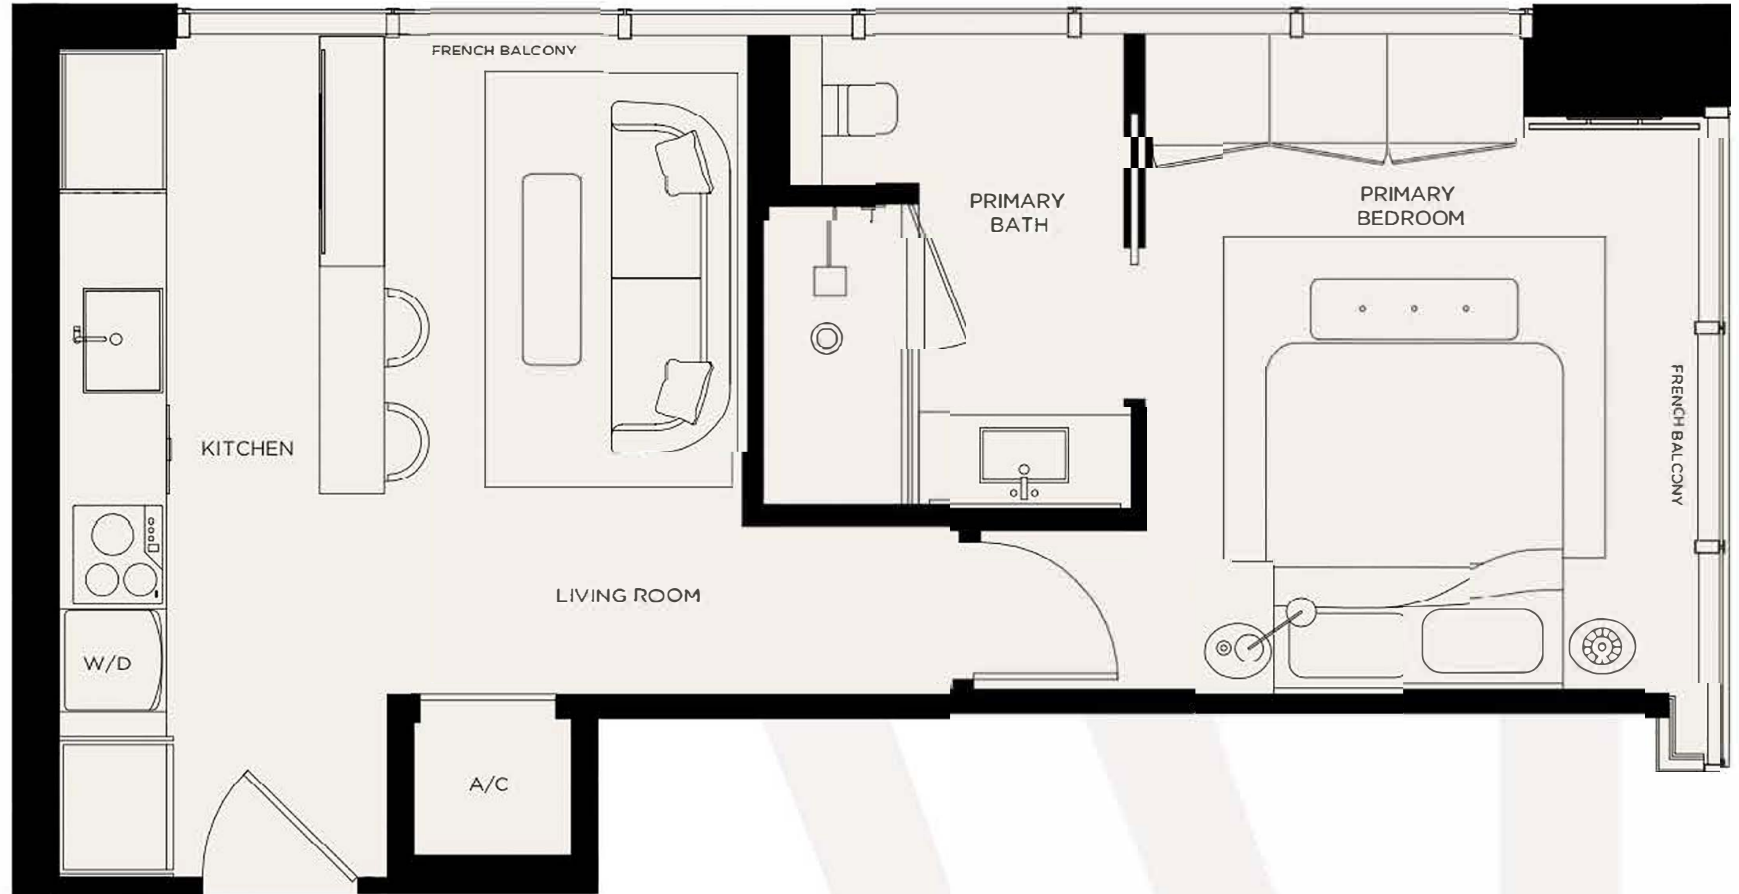

< 09

⊕ E

WEST ELEVENTH
RESIDENCES MIAMI

RESIDENCE 10
STUDIO
Levels 16 - 44

Living Area / 516 SQ FT / 47.94M²
Balcony / 94 SQ FT / 8.73 M²
Total / 610 SQ FT / 56.67 M²

10

B

W11
WEST ELEVENTH
RESIDENCES MIAMI

RESIDENCE 11
1 BED / 1 BATH
Levels 16 - 44

Living Area / 533 SQ FT / 49.52 M²

< 11

WEST ELEVENTH
RESIDENCES MIAMI

RESIDENCE 12
STUDIO

Levels 16 - 44

Living Area / 397 SQ FT / 36.88 M²

< 12 >

⊕ >

WEST ELEVENTH
RESIDENCES MIAMI

RESIDENCE 13
STUDIO
Levels 16 - 44

Living Area / 339 SQ FT / 31.49 M²

13

WEST ELEVENTH
RESIDENCES MIAMI

RESIDENCE 14
STUDIO

Levels 16 - 44