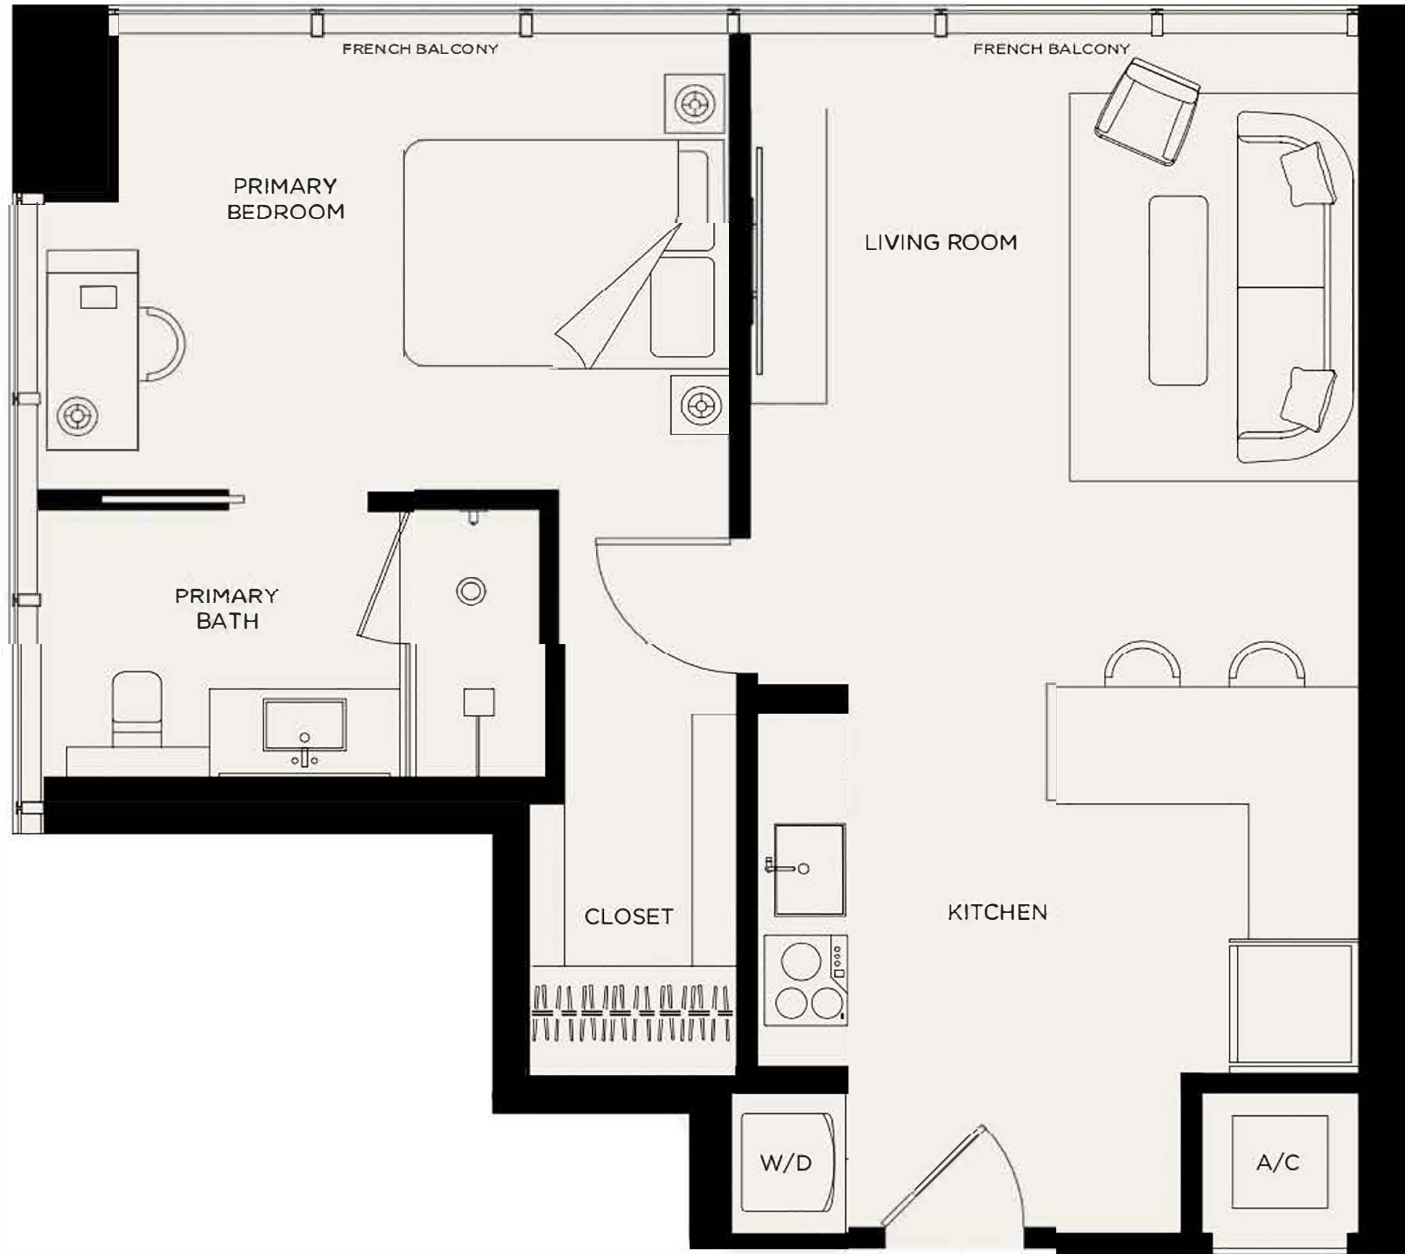

W11
WEST ELEVENTH
RESIDENCES MIAMI

RESIDENCE 01
1 BED / 1 BATH
Levels 16 - 44

Living Area / 690 SQ FT / 64.10 M²

WEST ELEVENTH
RESIDENCES MIAMI

RESIDENCE 02
STUDIO

Levels 16 - 44

Living Area / 405 SQ FT / 37.63 M²

< 02

N ⊕ >

W11
WEST ELEVENTH
RESIDENCES MIAMI

RESIDENCE 03
STUDIO

Levels 16 - 44

Living Area / 374 SQ FT / 34.75 M²

W11
WEST ELEVENTH
RESIDENCES MIAMI

RESIDENCE 04
1 BED / 1 BATH
Levels 16 - 44

Living Area / 661 SQ FT / 61.41 M²

W11
WEST ELEVENTH
RESIDENCES MIAMI

RESIDENCE 05
STUDIO
Levels 16 - 44

Living Area / 374 SQ FT / 34.75 M²

W11
WEST ELEVENTH
RESIDENCES MIAMI

RESIDENCE 06
STUDIO
Levels 16 - 44