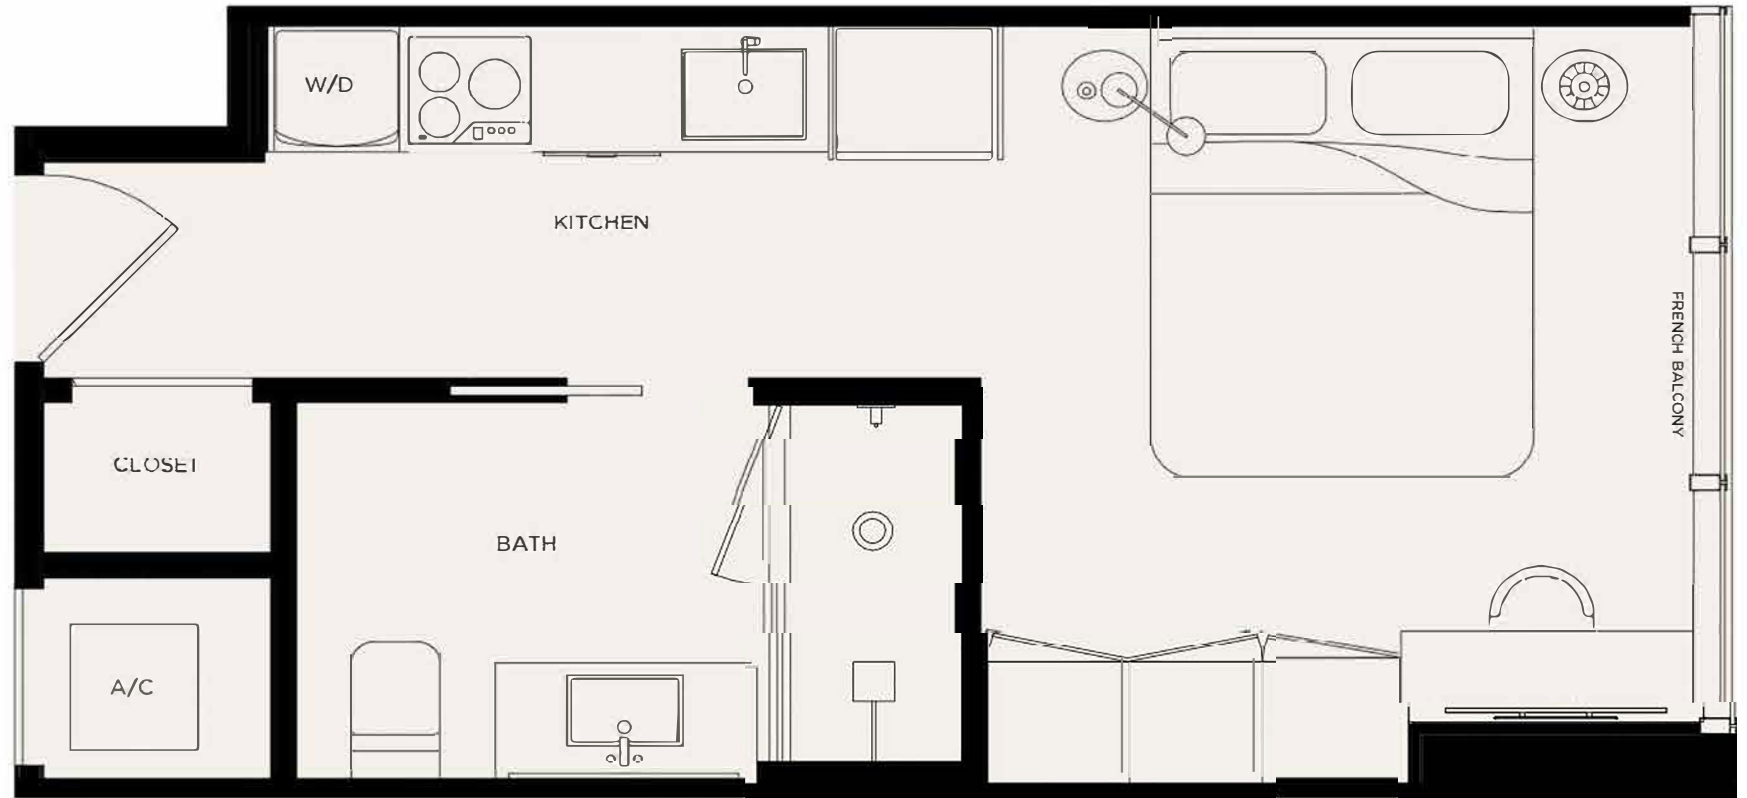

⊕ >

WEST ELEVENTH
RESIDENCES MIAMI

RESIDENCE 13
STUDIO
Levels 16 - 44

Living Area / 339 SQ FT / 31.49 M²

13

WEST ELEVENTH
RESIDENCES MIAMI

RESIDENCE 14
STUDIO

Levels 16 - 44

Living Area / 418 SQ FT / 38.83 M²

< 14

> 15

W11
WEST ELEVENTH
RESIDENCES MIAMI

RESIDENCE 15
STUDIO
Levels 16 - 44

Living Area / 334 SQ FT / 31.03 M²

15

W11
WEST ELEVENTH
RESIDENCES MIAMI

RESIDENCE 16
STUDIO
Levels 16 - 44

Living Area / 334 SQ FT / 31.03 M²

16

WEST ELEVENTH
RESIDENCES MIAMI

RESIDENCE 17
STUDIO

Levels 16 - 44

Living Area / 418 SQ FT / 38.83 M²

< 17