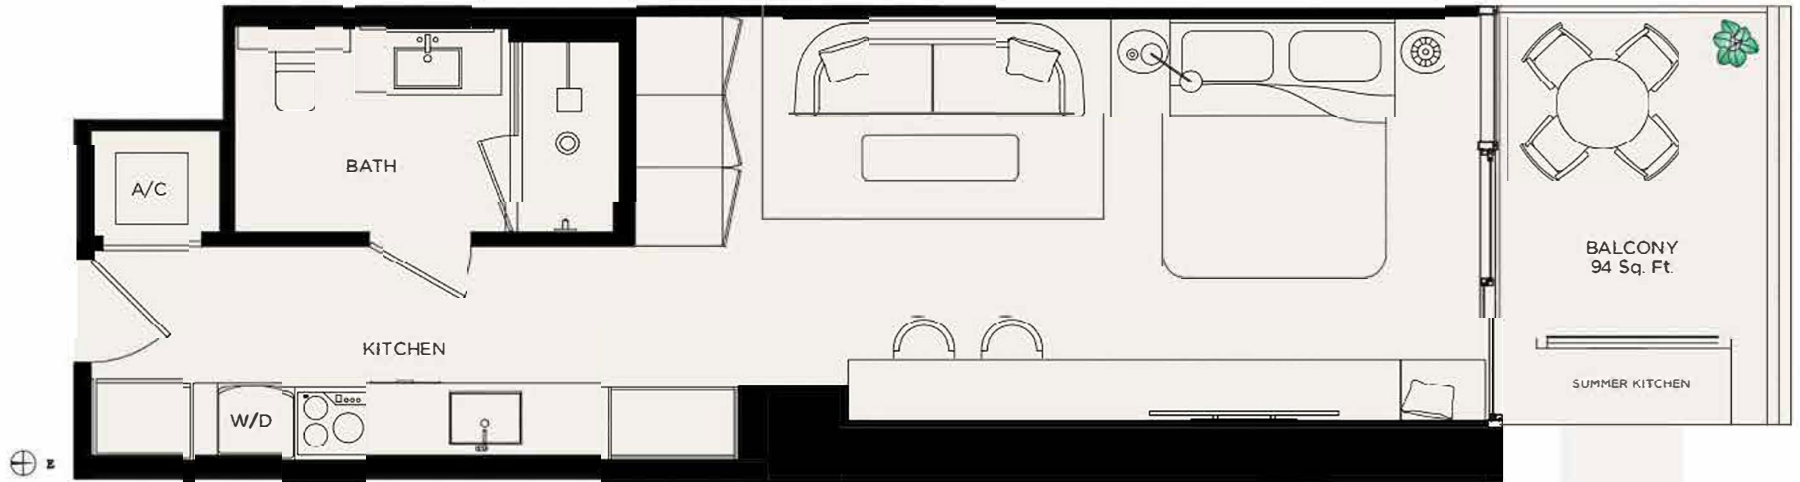

< 09

⊕ E

WEST ELEVENTH
RESIDENCES MIAMI

RESIDENCE 10
STUDIO
Levels 16 - 44

Living Area / 516 SQ FT / 47.94M²
Balcony / 94 SQ FT / 8.73 M²
Total / 610 SQ FT / 56.67 M²

10

B

W11
WEST ELEVENTH
RESIDENCES MIAMI