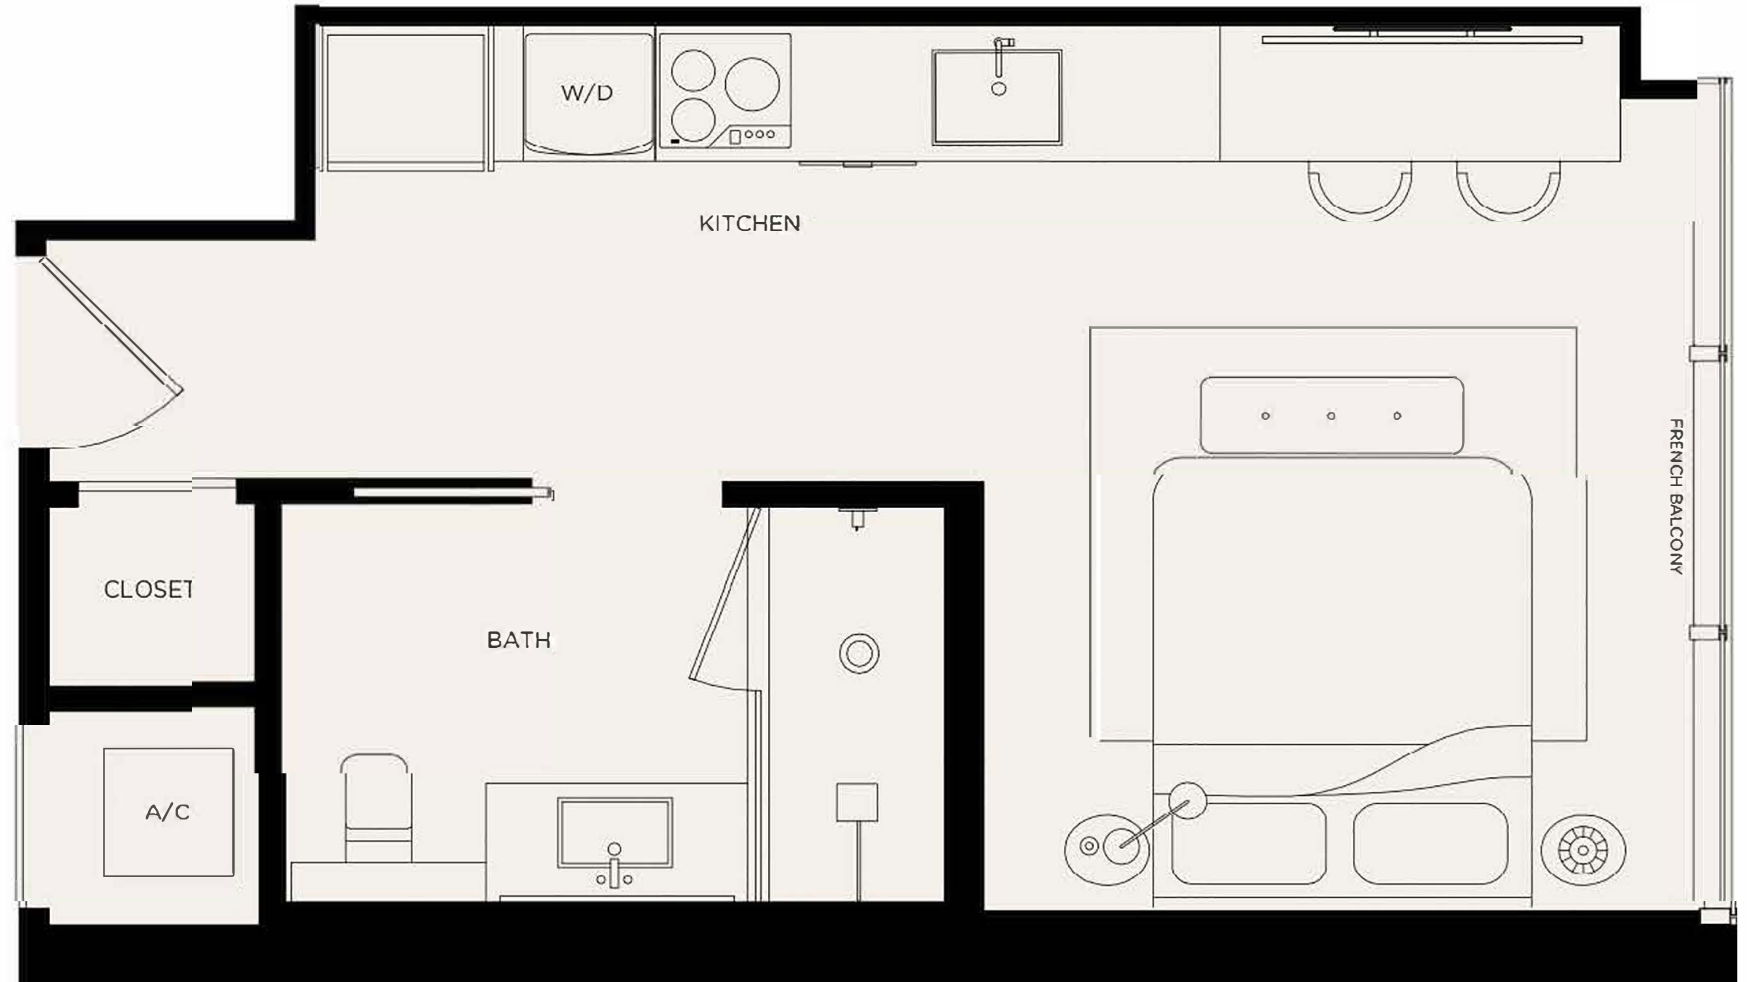

< 09

⊕ E

WEST ELEVENTH
RESIDENCES MIAMI

RESIDENCE 10
STUDIO
Levels 16 - 44

Living Area / 516 SQ FT / 47.94M²
Balcony / 94 SQ FT / 8.73 M²
Total / 610 SQ FT / 56.67 M²

10

B

W11
WEST ELEVENTH
RESIDENCES MIAMI

RESIDENCE 11
1 BED / 1 BATH
Levels 16 - 44

Living Area / 533 SQ FT / 49.52 M²

< 11

WEST ELEVENTH
RESIDENCES MIAMI

RESIDENCE 12
STUDIO

Levels 16 - 44

Living Area / 397 SQ FT / 36.88 M²

< 12 >

⊕ >

WEST ELEVENTH
RESIDENCES MIAMI

RESIDENCE 13
STUDIO
Levels 16 - 44

Living Area / 339 SQ FT / 31.49 M²

13

WEST ELEVENTH
RESIDENCES MIAMI

RESIDENCE 14
STUDIO

Levels 16 - 44