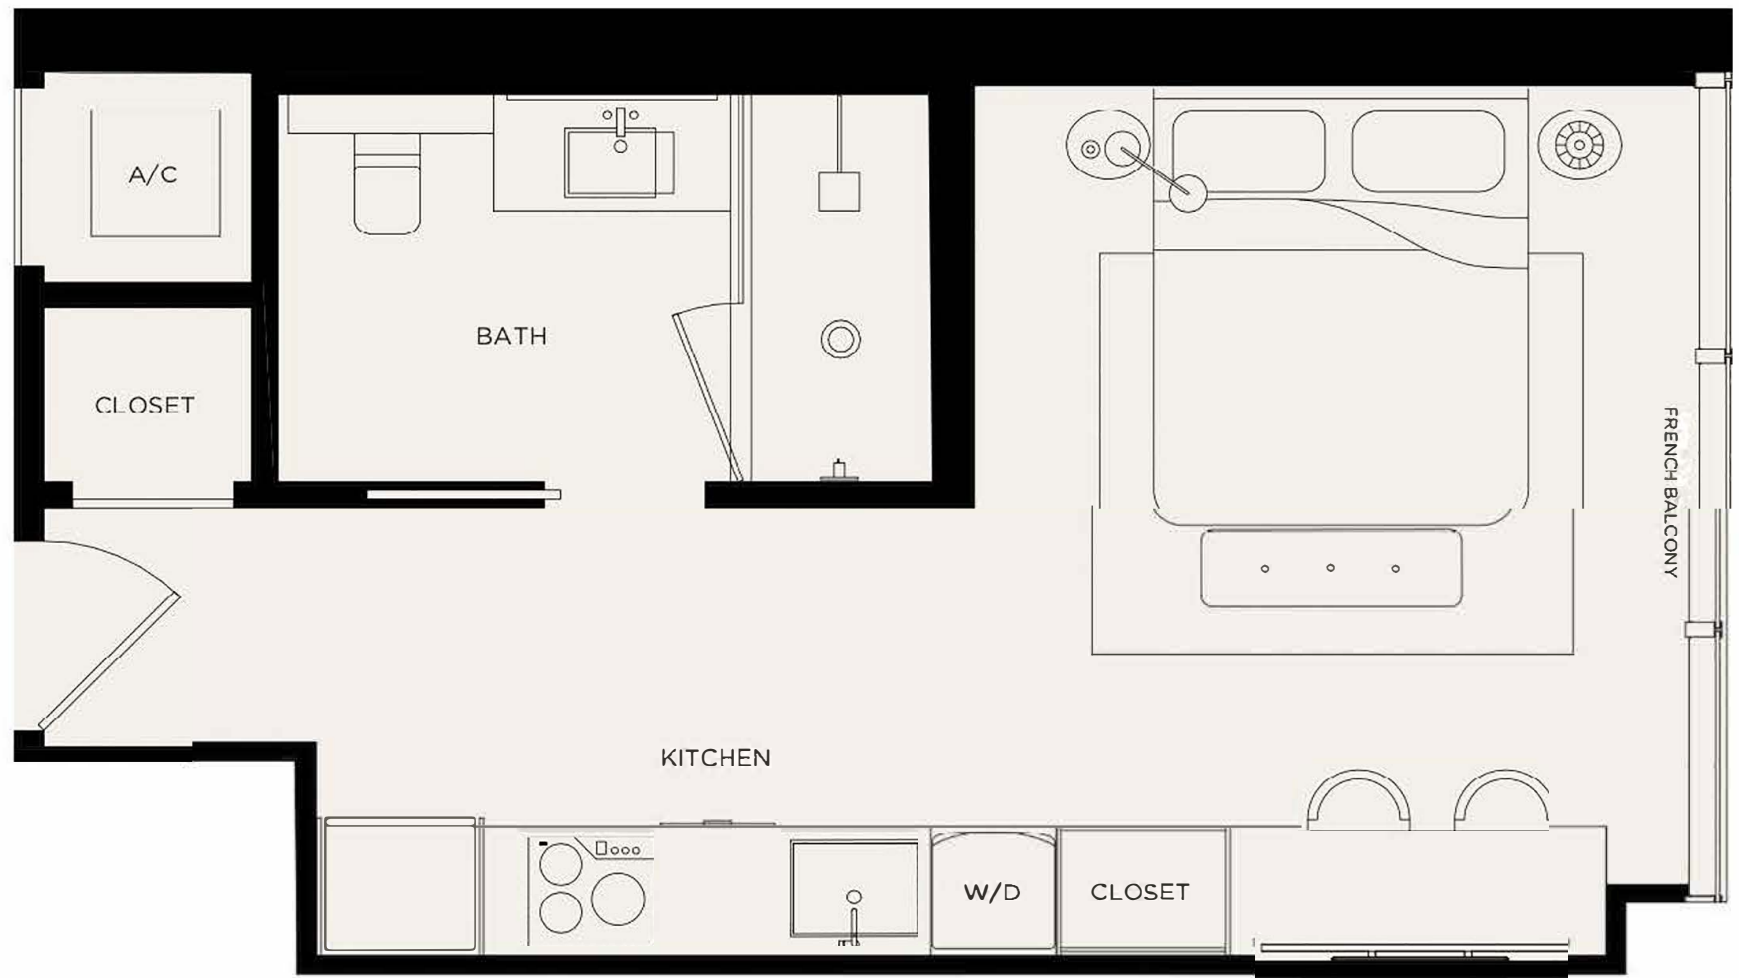

6

6

W11
WEST ELEVENTH
RESIDENCES MIAMI

RESIDENCE 18
STUDIO
Levels 16 - 44

Living Area / 339 SQ FT / 31.49 M²

< 18

>

W11
WEST ELEVENTH
RESIDENCES MIAMI

RESIDENCE 19
STUDIO
Levels 16 - 44

Living Area / 397 SQ FT / 36.88 M²

< 19

> ⊕

WEST ELEVENTH
RESIDENCES MIAMI

RESIDENCE 20
1 BED / 1 BATH
Levels 16 - 44

Living Area / 533 SQ FT / 49.52 M²

< 20