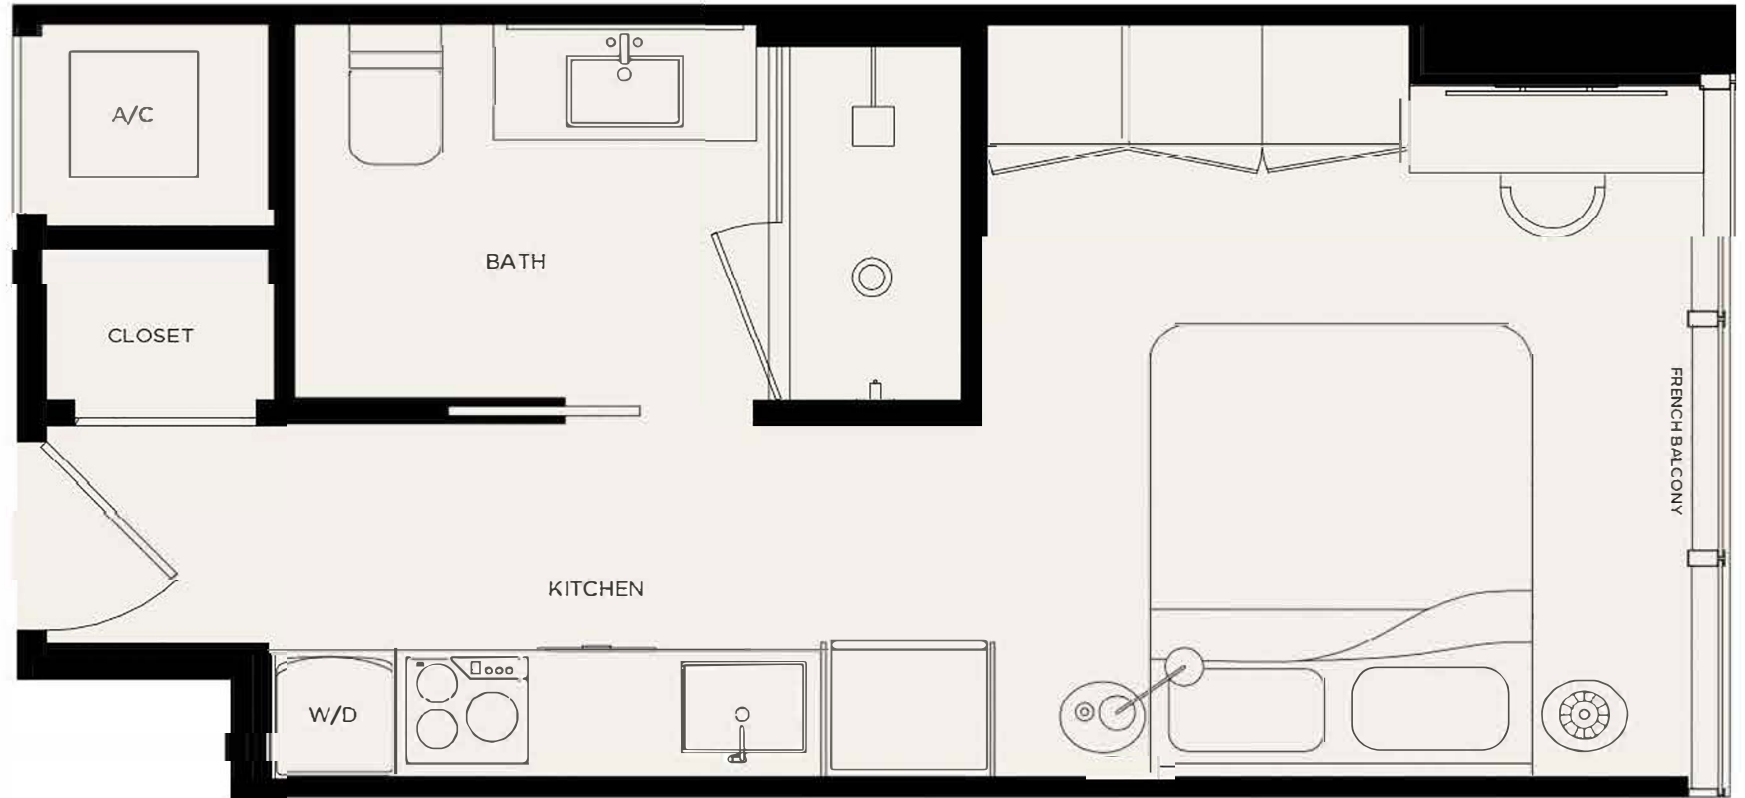

⊕ >

WEST ELEVENTH
RESIDENCES MIAMI

RESIDENCE 13
STUDIO
Levels 16 - 44

Living Area / 339 SQ FT / 31.49 M²

13

WEST ELEVENTH
RESIDENCES MIAMI

RESIDENCE 14
STUDIO

Levels 16 - 44

Living Area / 418 SQ FT / 38.83 M²

< 14

> 15

W11
WEST ELEVENTH
RESIDENCES MIAMI

RESIDENCE 15
STUDIO
Levels 16 - 44

Living Area / 334 SQ FT / 31.03 M²

15

W11
WEST ELEVENTH
RESIDENCES MIAMI

RESIDENCE 16
STUDIO
Levels 16 - 44

Living Area / 334 SQ FT / 31.03 M²

16

WEST ELEVENTH
RESIDENCES MIAMI

RESIDENCE 17
STUDIO

Levels 16 - 44

Living Area / 418 SQ FT / 38.83 M²

< 17