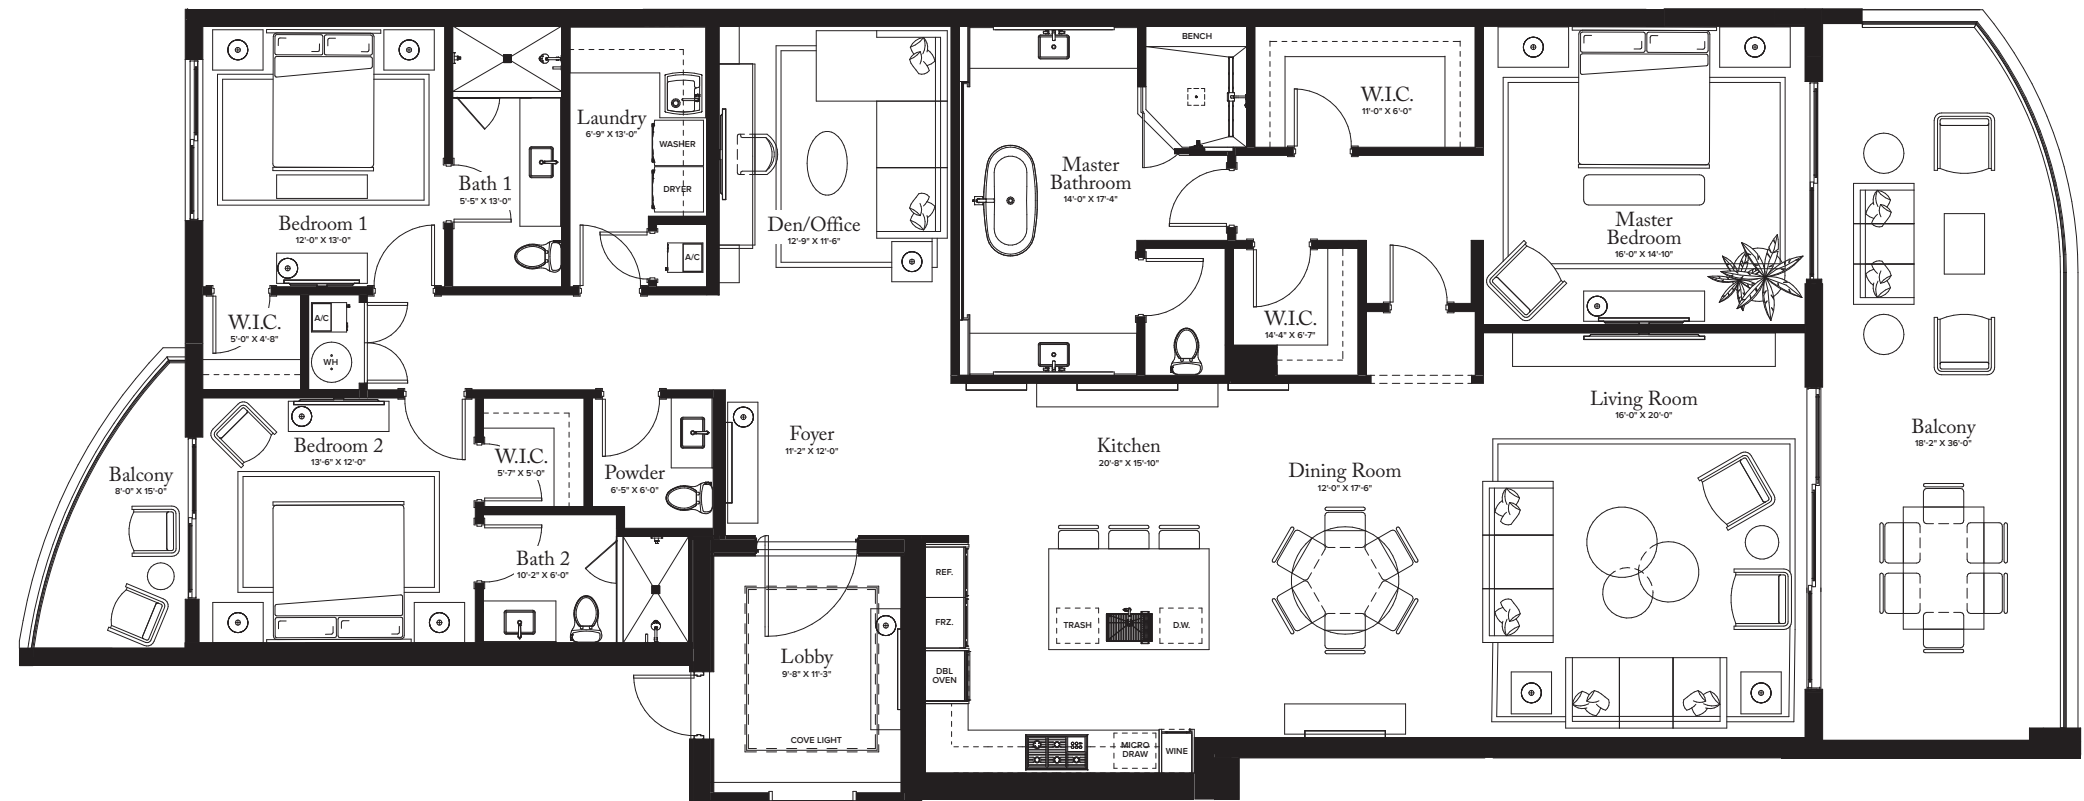

RESIDENCE 05

FLOORS 2-6

PLAN D

3 BEDROOMS / 3.5 BATHROOMS
OFFICE/DEN

INTERIOR: 2,787 SQ FT

EXTERIOR: 524 SQ FT

TOTAL: 3,311 SQ FT

THE RITZ-CARLTON RESIDENCES