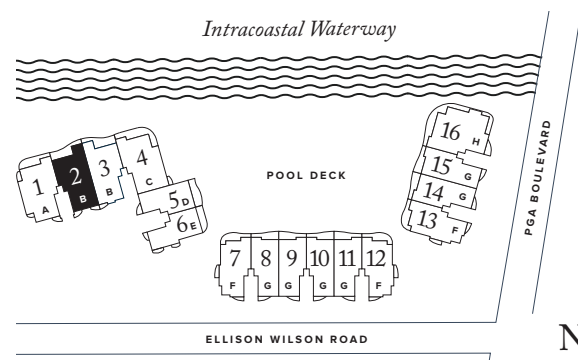

PLAN B

4 BEDROOMS / 4.5 BATHROOMS
OFFICE/DEN

INTERIOR: 4,193 SQ FT
EXTERIOR: 763 SQ FT

TOTAL: 4,956 SQ FT