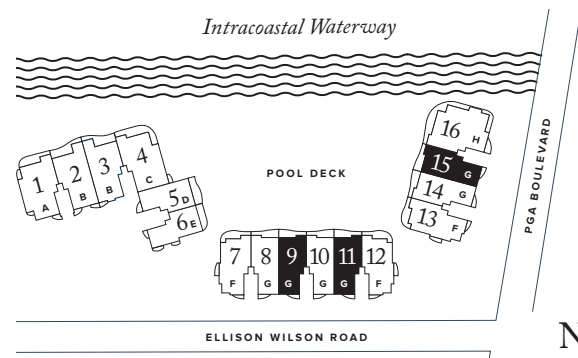

RESIDENCES 09 / 11 / 15

RESIDENCES 09 & 11: FLOORS 2-7
RESIDENCE 15: FLOORS 2-6

PLAN G

3 BEDROOMS / 3.5 BATHROOMS
OFFICE/DEN

INTERIOR: 3,230 SQ FT

EXTERIOR: 559 SQ FT

TOTAL: 3,789 SQ FT

THE RITZ-CARLTON RESIDENCES