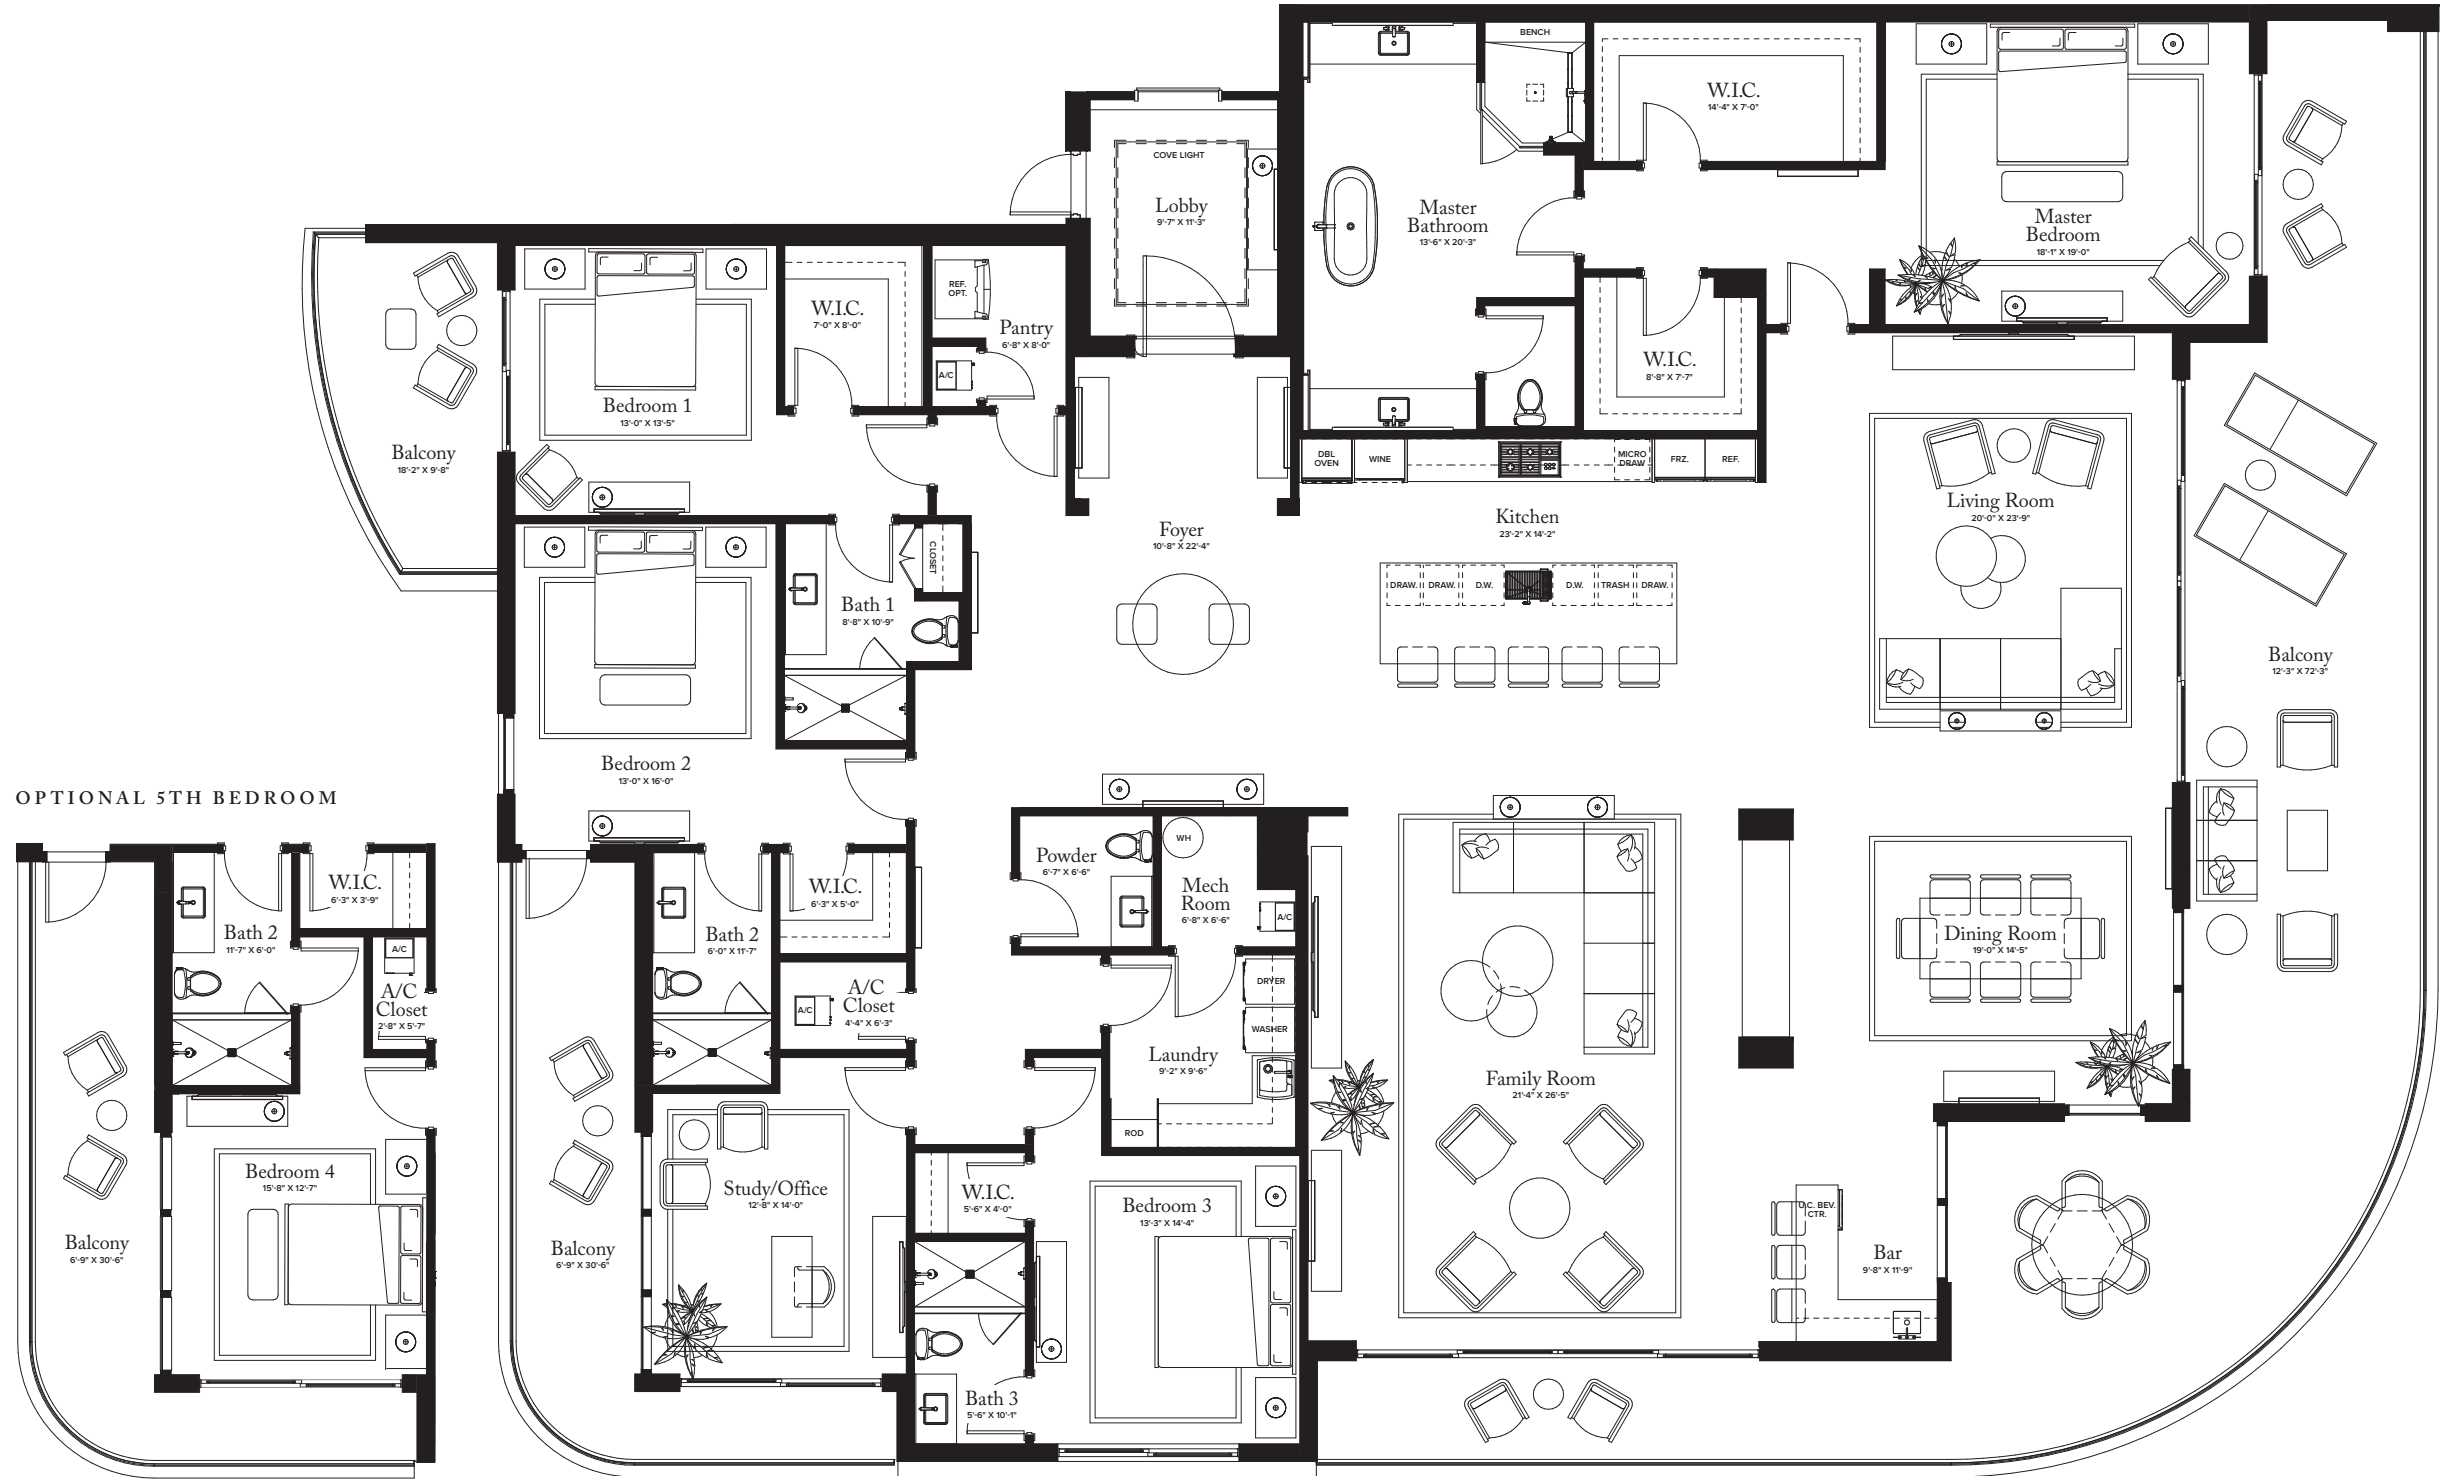

RESIDENCE 05

FLOORS 2-6

PLAN D

3 BEDROOMS / 3.5 BATHROOMS
OFFICE/DEN

INTERIOR: 2,787 SQ FT

EXTERIOR: 524 SQ FT

TOTAL: 3,311 SQ FT

THE RITZ-CARLTON RESIDENCES

PLAN G

3 BEDROOMS / 3.5 BATHROOMS
OFFICE/DEN

INTERIOR: 3,230 SQ FT

EXTERIOR: 559 SQ FT

TOTAL: 3,789 SQ FT

**THE RITZ-CARLTON
RESIDENCES**

PALM BEACH GARDENS

THE ESTATE COLLECTION

RESIDENCES 09 / 11 / 15

RESIDENCES 09 & 11: FLOORS 2-7
RESIDENCE 15: FLOORS 2-6

PLAN G

3 BEDROOMS / 3.5 BATHROOMS
OFFICE/DEN

INTERIOR: 3,230 SQ FT

EXTERIOR: 559 SQ FT

TOTAL: 3,789 SQ FT

THE RITZ-CARLTON RESIDENCES

PALM BEACH GARDENS

OPTIONAL 5TH BEDROOM

THE ESTATE COLLECTION RESIDENCE 16

FLOORS 2-6

PLAN H
4-5 BEDROOMS / 4.5 BATHROOMS
OFFICE/DEN

INTERIOR: 5,007 SQ FT
EXTERIOR: 1,494 SQ FT
TOTAL: 6,501 SQ FT