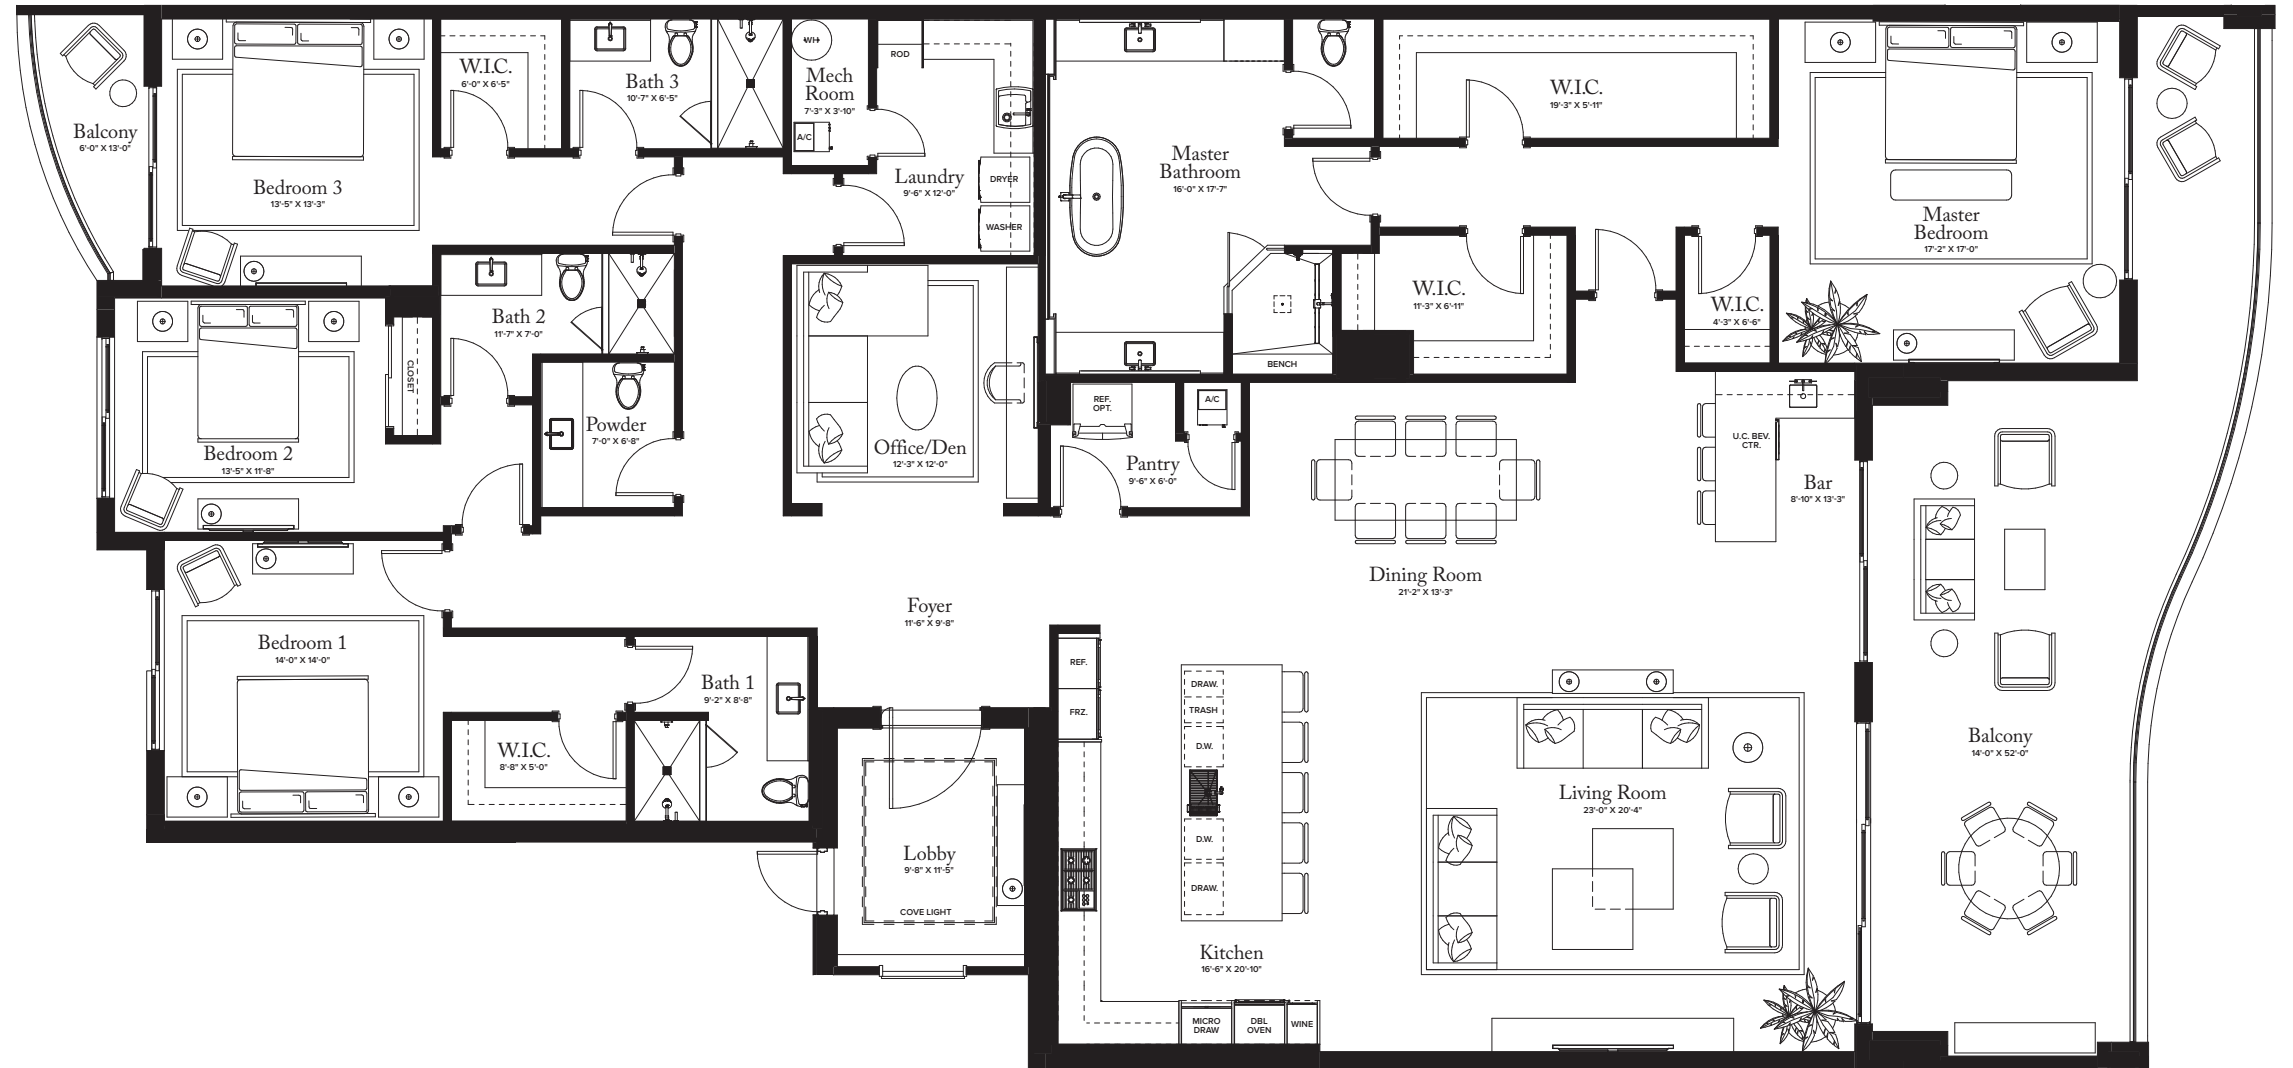

PALM BEACH GARDENS

THE ESTATE COLLECTION

RESIDENCE 01

FLOORS 1-6

PLAN A

4 BEDROOMS / 4.5 BATHROOMS
OFFICE/DEN

INTERIOR: 4,455 SQ FT

EXTERIOR: 740 SQ FT

TOTAL: 5,195 SQ FT

THE RITZ-CARLTON RESIDENCES

PALM BEACH GARDENS

THE ESTATE COLLECTION

RESIDENCE 03

FLOORS 2-6

PLAN B

4 BEDROOMS / 4.5 BATHROOMS
OFFICE/DEN

RESIDENCE 05

FLOORS 2-6

PLAN D

3 BEDROOMS / 3.5 BATHROOMS
OFFICE/DEN

INTERIOR: 2,787 SQ FT

EXTERIOR: 524 SQ FT

TOTAL: 3,311 SQ FT

THE RITZ-CARLTON RESIDENCES