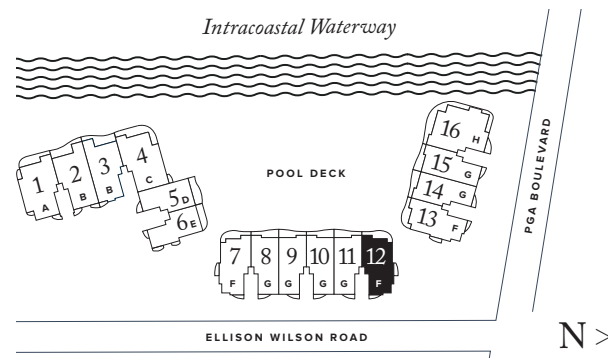

PLAN F

3-4 BEDROOMS / 4.5 BATHROOMS
OFFICE/DEN

INTERIOR: 3,553 SQ FT
EXTERIOR: 679 SQ FT
TOTAL: 4,233 SQ FT