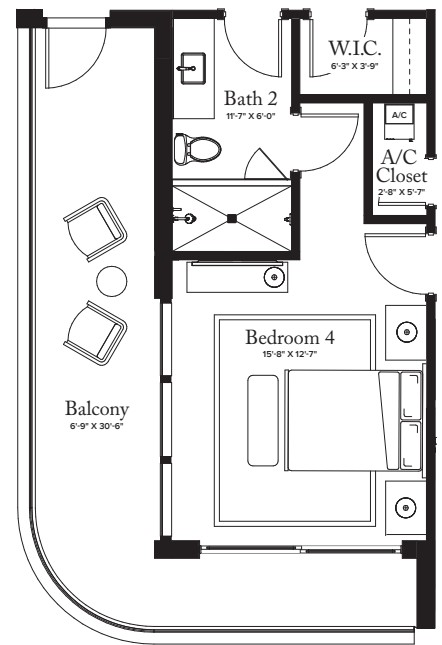

OPTIONAL 5TH BEDROOM