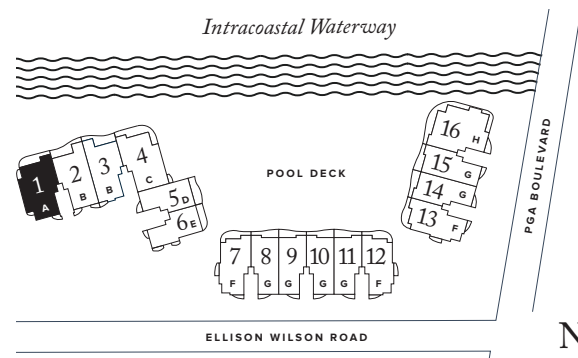

PLAN A

4 BEDROOMS / 4.5 BATHROOMS
OFFICE/DEN

INTERIOR: 4,455 SQ FT

EXTERIOR: 740 SQ FT

TOTAL: 5,195 SQ FT