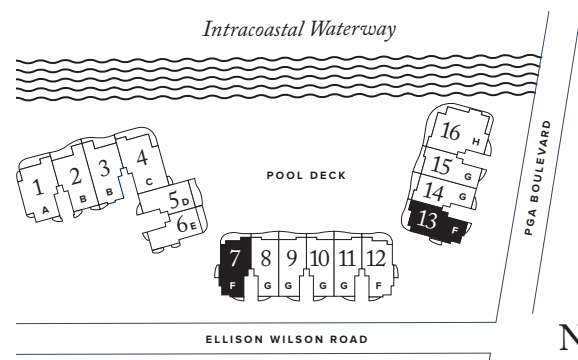

PLAN F

3-4 BEDROOMS / 4.5 BATHROOMS
OFFICE/DEN

INTERIOR: 3,554 SQ FT

EXTERIOR: 679 SQ FT

TOTAL: 4,233 SQ FT