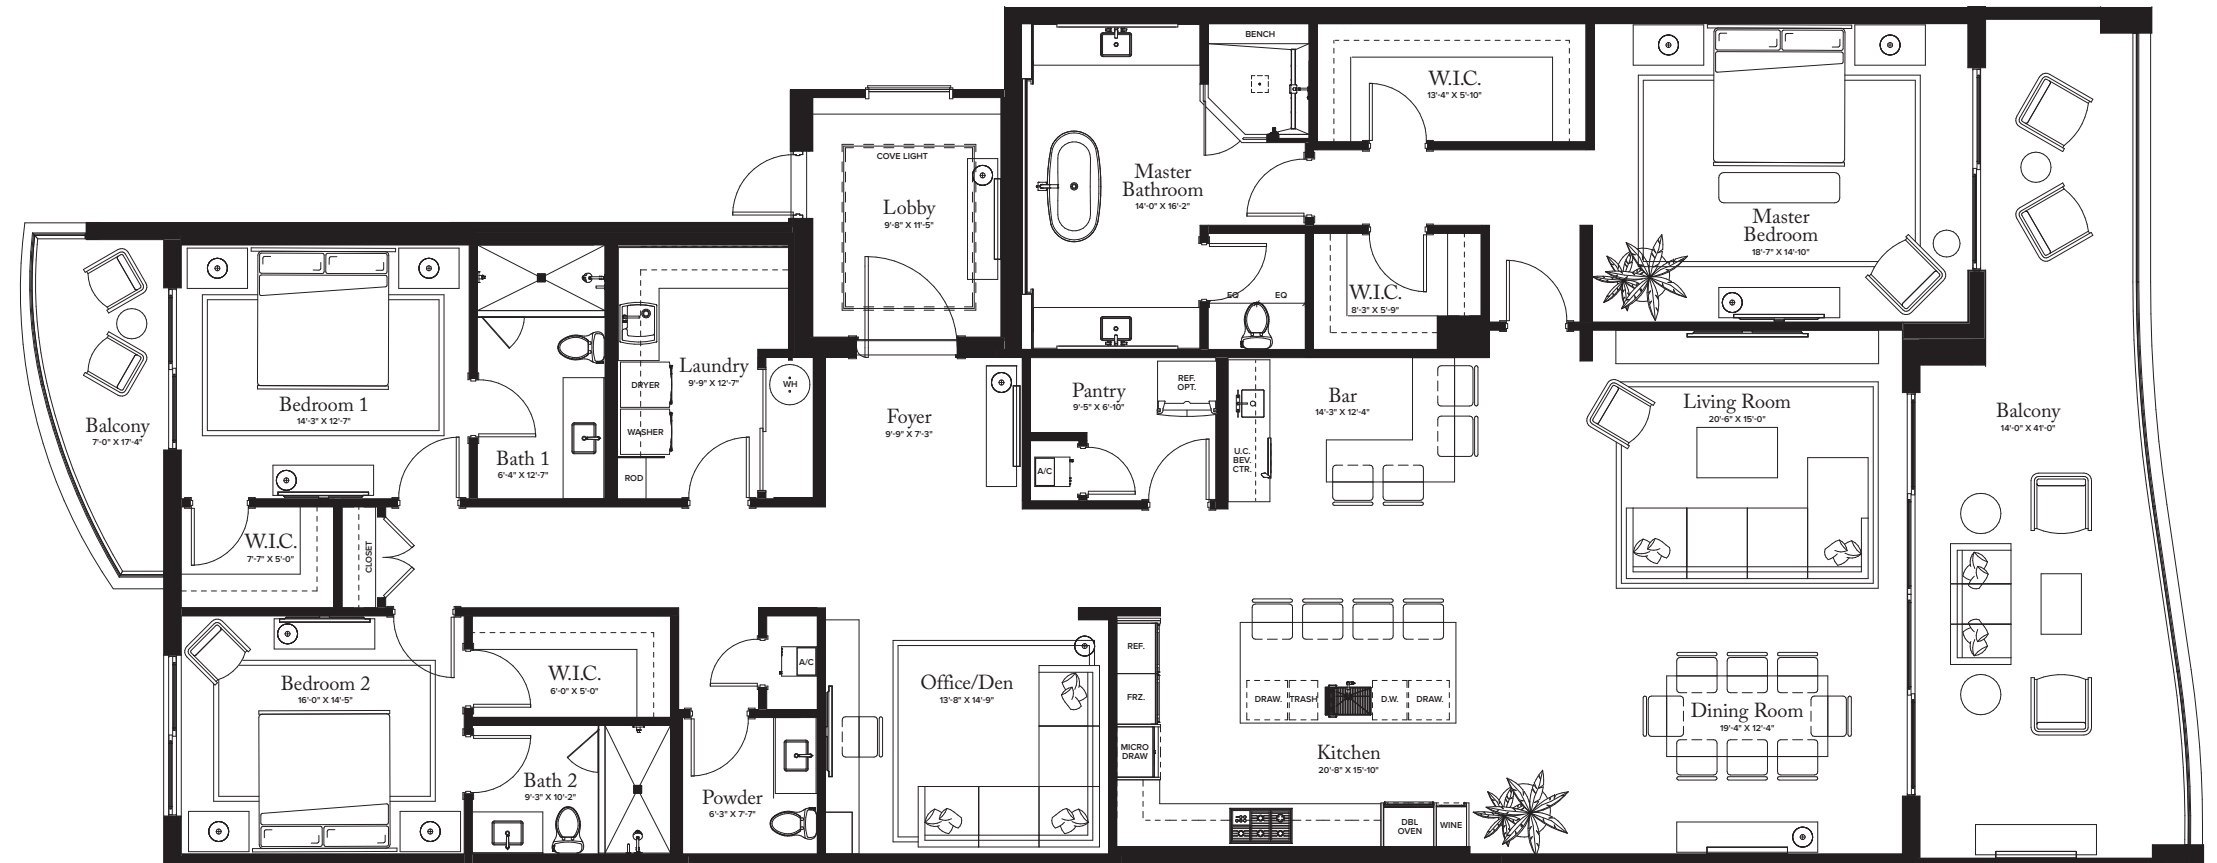

3-4 BEDROOMS / 4.5 BATHROOMS
OFFICE/DEN

INTERIOR: 3,553 SQ FT
EXTERIOR: 679 SQ FT
TOTAL: 4,233 SQ FT

THE RITZ-CARLTON RESIDENCES

PALM BEACH GARDENS

THE ESTATE COLLECTION

RESIDENCES 08 / 10 / 14

RESIDENCES 08 & 10: FLOORS 2-7
RESIDENCE 14: FLOORS 2-6

PLAN G

3 BEDROOMS / 3.5 BATHROOMS
OFFICE/DEN

INTERIOR: 3,230 SQ FT

EXTERIOR: 559 SQ FT

TOTAL: 3,789 SQ FT

**THE RITZ-CARLTON
RESIDENCES**

PALM BEACH GARDENS

THE ESTATE COLLECTION

RESIDENCES 09 / 11 / 15

RESIDENCES 09 & 11: FLOORS 2-7
RESIDENCE 15: FLOORS 2-6

PLAN G

3 BEDROOMS / 3.5 BATHROOMS
OFFICE/DEN

INTERIOR: 3,230 SQ FT

EXTERIOR: 559 SQ FT

TOTAL: 3,789 SQ FT

THE RITZ-CARLTON RESIDENCES