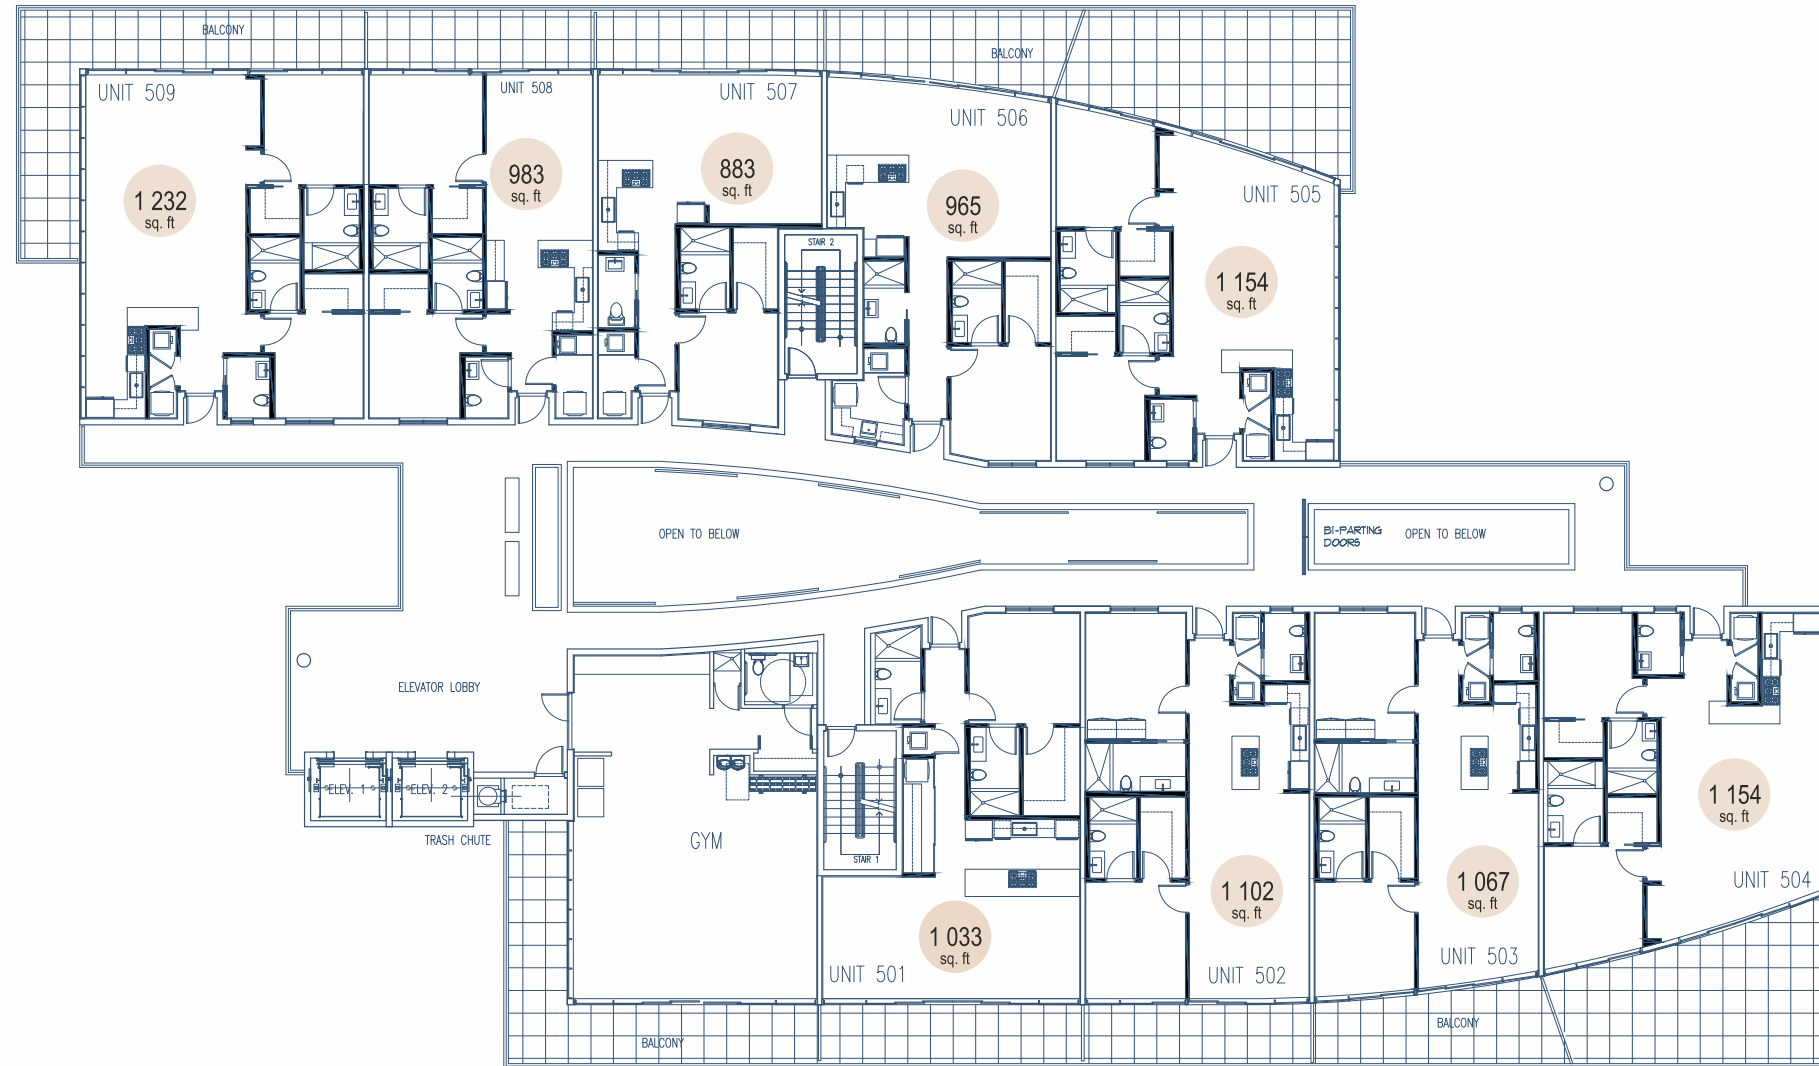

ETURNA

BEACHSIDE

**FLOOR PLANS**

INTRACOASTAL VIEW

OCEAN VIEW

INTRACOASTAL VIEW

OCEAN VIEW

INTRACOASTAL VIEW

OCEAN VIEW

INTRACOASTAL VIEW

OCEAN VIEW

INTRACOASTAL VIEW

OCEAN VIEW

ETURNA

BEACHSIDE

305.494.1767