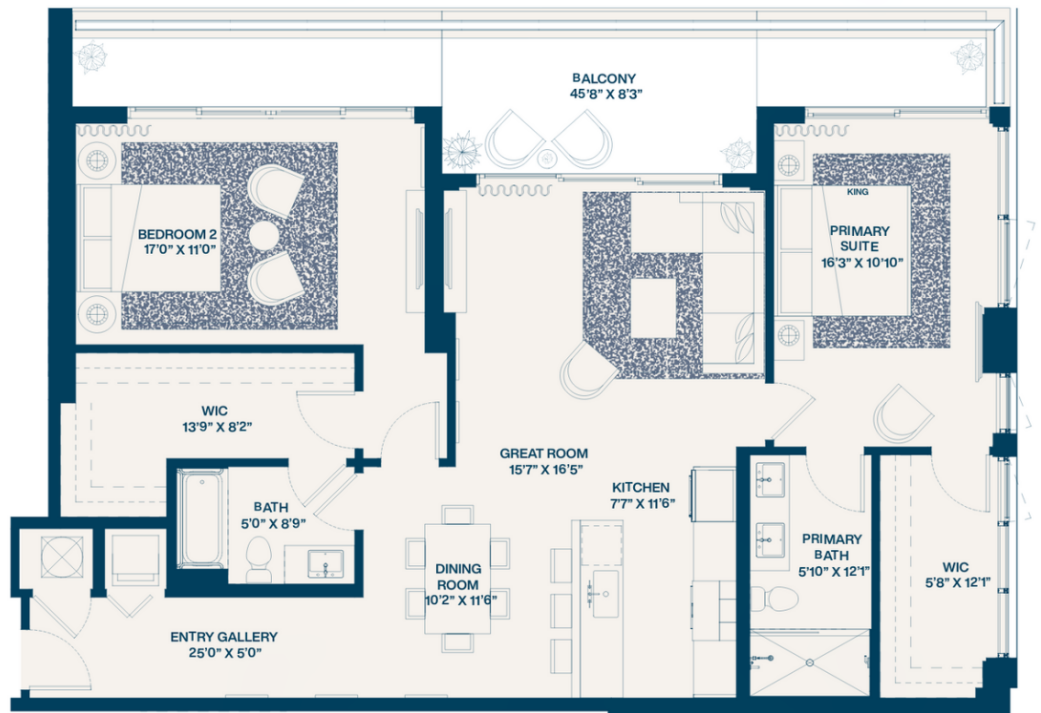

FLOOR 7-8

DISCLAIMER >>

Residence 19

2 Bedroom | 2 Bathroom

Interior **1,344** SF

Balconies **260** SF

Total **1,604** SF

FLOOR 7