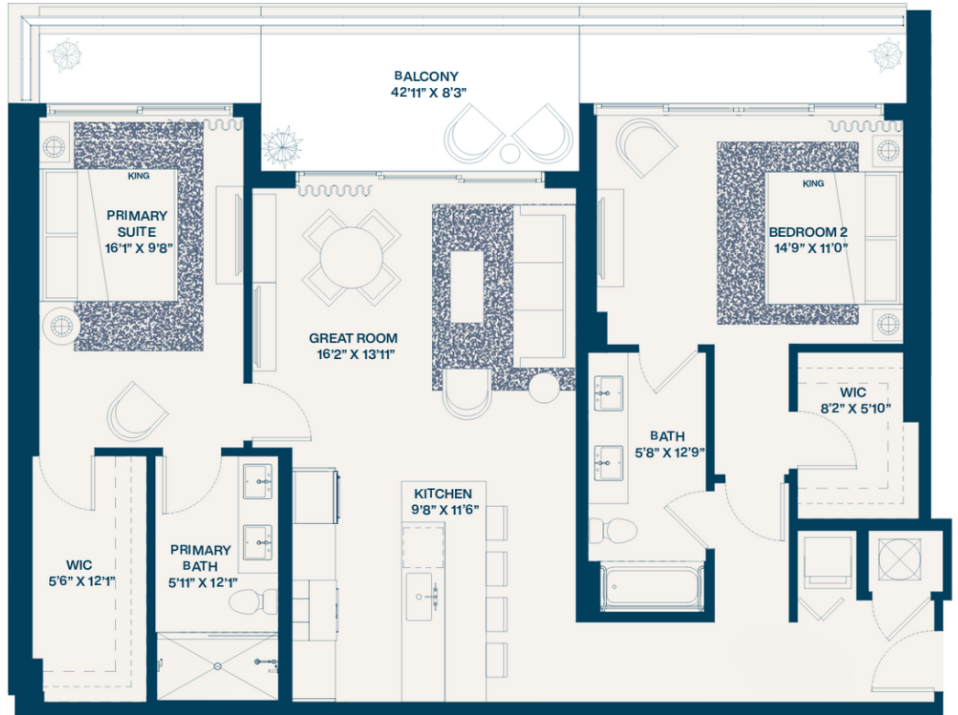

Residence 20

2 Bedroom | 2 Bathroom

Interior **1,262** SF
Balconies **248** SF
Total **1,510** SF

NORTH

FLOOR 7

DISCLAIMER >>

Residence 20a

2 Bedroom | 2 Bathroom