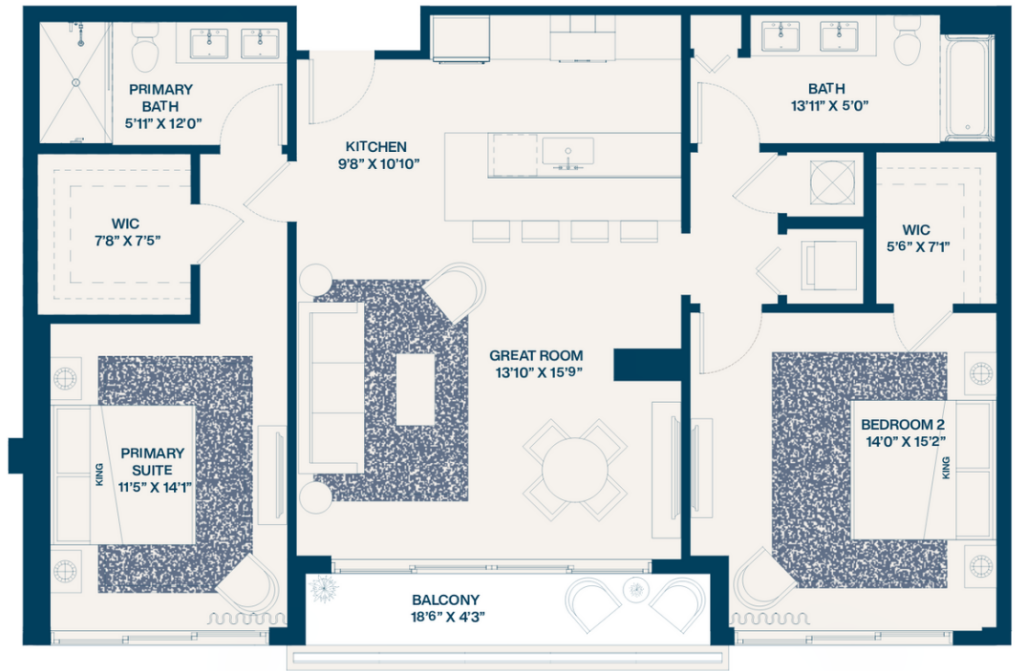

Interior **1,092 SF**

Balconies **82 SF**

Total **1,174 SF**

FLOOR 7-8

DISCLAIMER >>

Residence 16

2 Bedroom | 2 Bathroom

Interior **1,254** SF

Balconies **735** SF

Total **1,989** SF

NORTH →

FLOOR 2-7

DISCLAIMER >>

Residence 16a

2 Bedroom | 2 Bathroom

Interior **1,254** SF

Balconies **85** SF

Total **1,399** SF

FLOOR 8

DISCLAIMER >>

Residence 17

2 Bedroom | 2 Bathroom

Interior **1,211** SF
Balconies **860** SF
Total **2,071** SF

Interior **1,211** SF
Balconies **710** SF
Total **1,921** SF