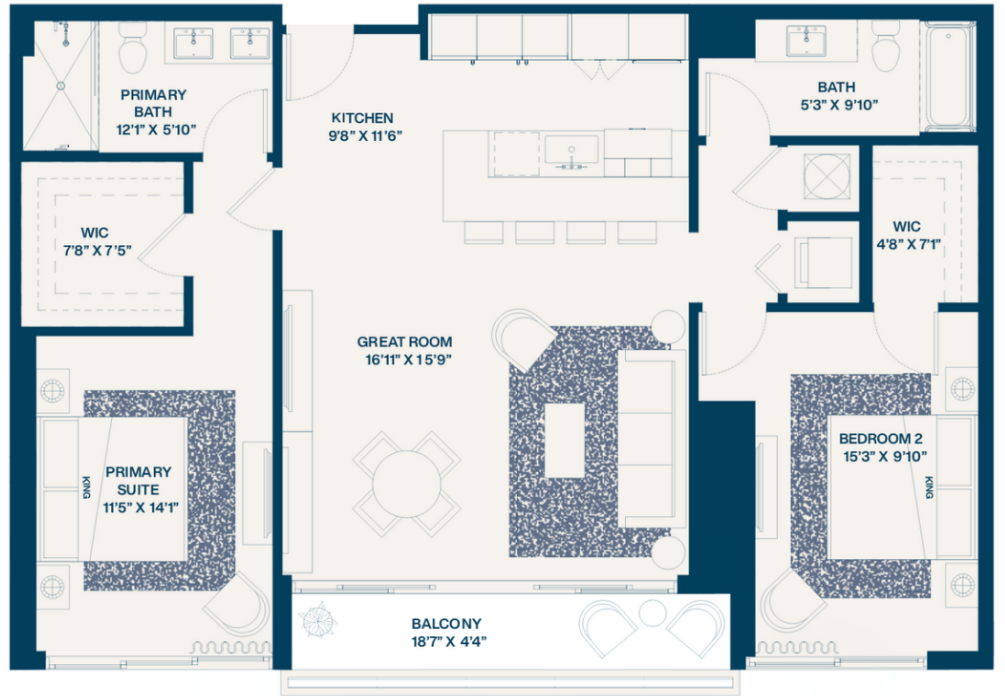

FLOOR 7-8

DISCLAIMER >>

Residence 17a

2 Bedroom | 2 Bathroom

Interior **1,211** SF

Balconies **85** SF

Total **1,296** SF

NORTH

FLOOR 7-8

DISCLAIMER >>

Residence 19

2 Bedroom | 2 Bathroom

Interior **1,344** SF

Balconies **260** SF

Total **1,604** SF

FLOOR 7