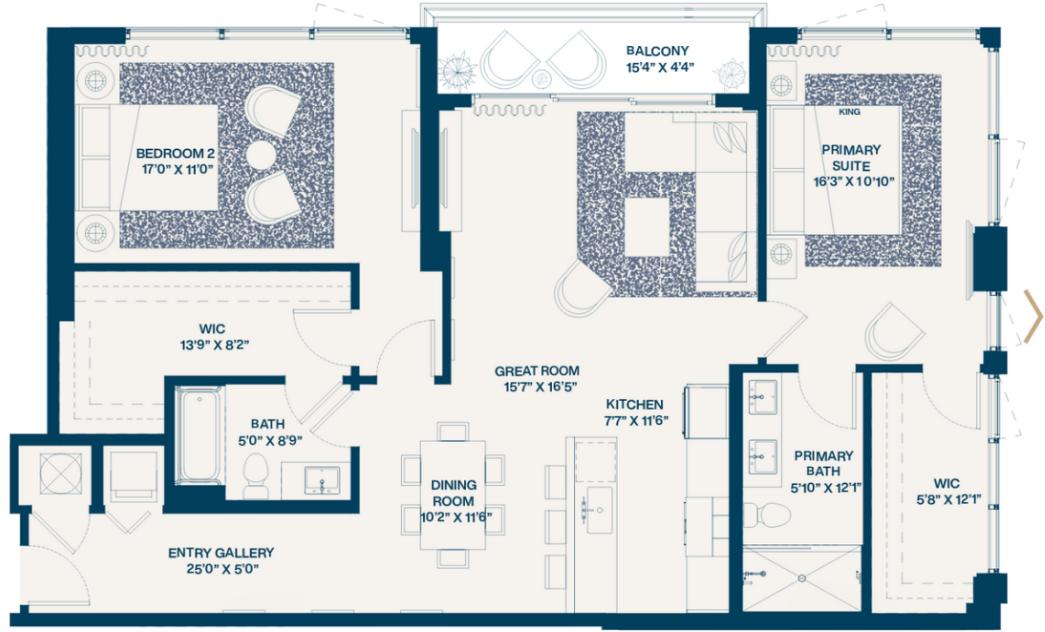

FLOOR 7-8

DISCLAIMER >>

Residence 19

2 Bedroom | 2 Bathroom

Interior **1,344** SF

Balconies **260** SF

Total **1,604** SF

FLOOR 7

DISCLAIMER >>

Residence 19a

2 Bedroom | 2 Bathroom

Interior **1,344** SF

Balconies **52** SF

Total **1,369** SF

FLOOR 8

DISCLAIMER >>

Residence 20

2 Bedroom | 2 Bathroom

Interior **1,262** SF
Balconies **248** SF
Total **1,510** SF

NORTH

FLOOR 7

DISCLAIMER >>

Residence 20a

2 Bedroom | 2 Bathroom