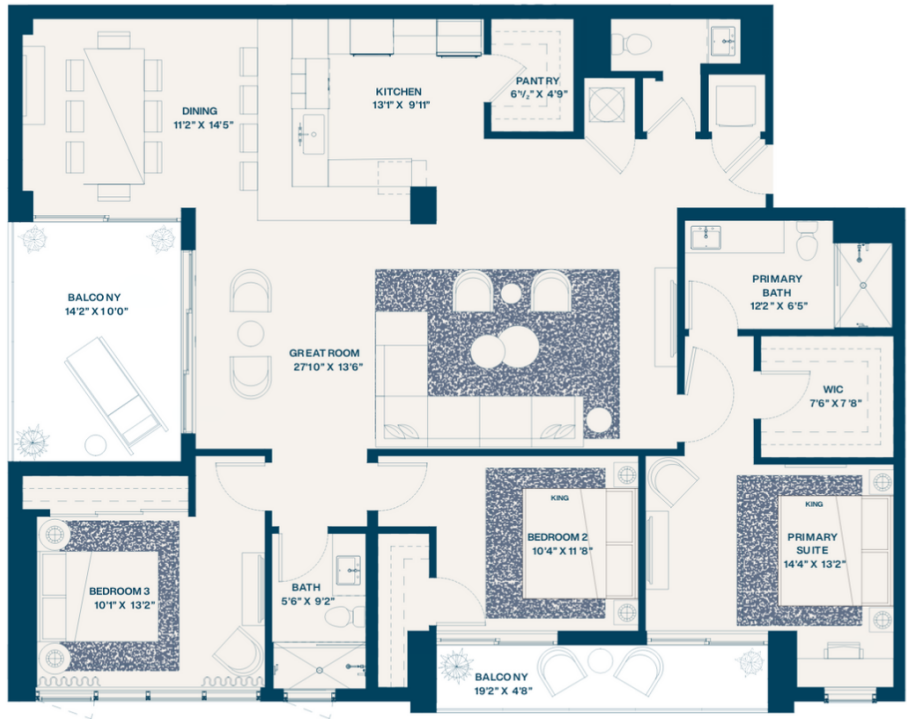

Residence 14a

3 Bedroom | 2 Bathroom

Interior **1,698** SF

Balconies **234** SF

Total **1,840** SF

NORTH →

NEW RIVER

FLOOR 7-8

DISCLAIMER >>