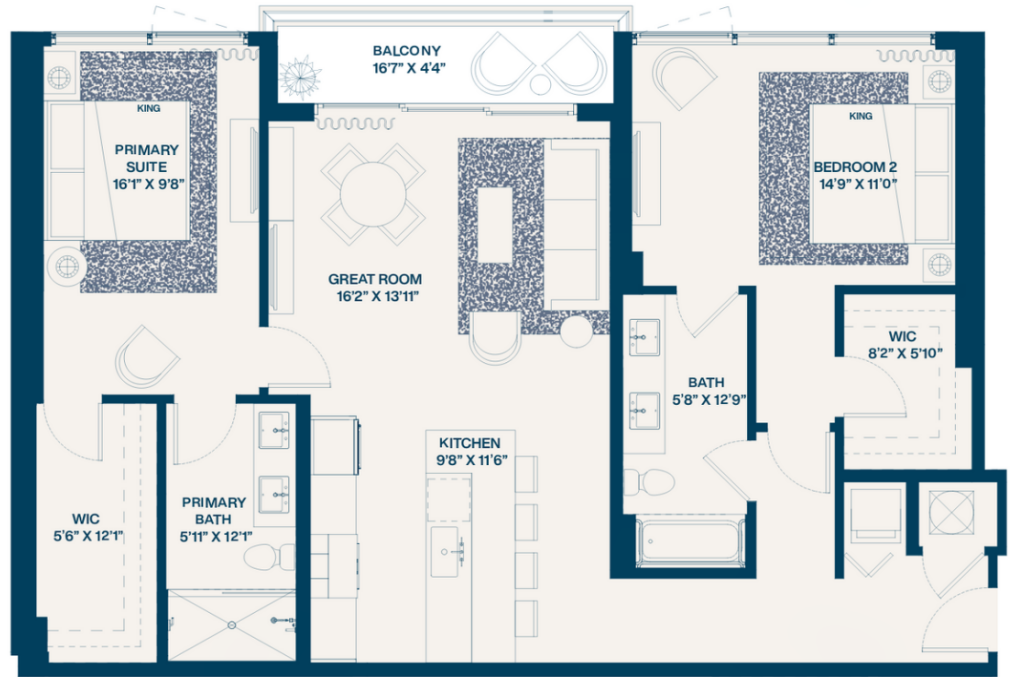

Interior **1,262** SF

Balconies **66** SF

Total **1,328** SF

FLOOR 8

DISCLAIMER >>

Residence 1

3 Bedroom | 3 Bathroom

Interior **1,782** SF