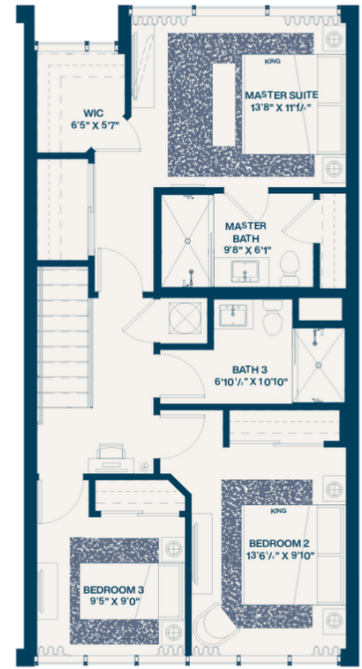

Second Level

Townhome 2

2 Bedroom | 2.5 Bathroom

Total 1,718 SF

FLOOR 1

DISCLAIMER >>

First Level

Second Level

Townhome 3

3 Bedroom | 2.5 Bathroom

Total 1,716 SF

FLOOR 1

DISCLAIMER >>

First Level

Second Level

Townhome 4

3 Bedroom | 2.5 Bathroom

Total 1,694 SF

FLOOR 1

DISCLAIMER >>

First Level

Second Level