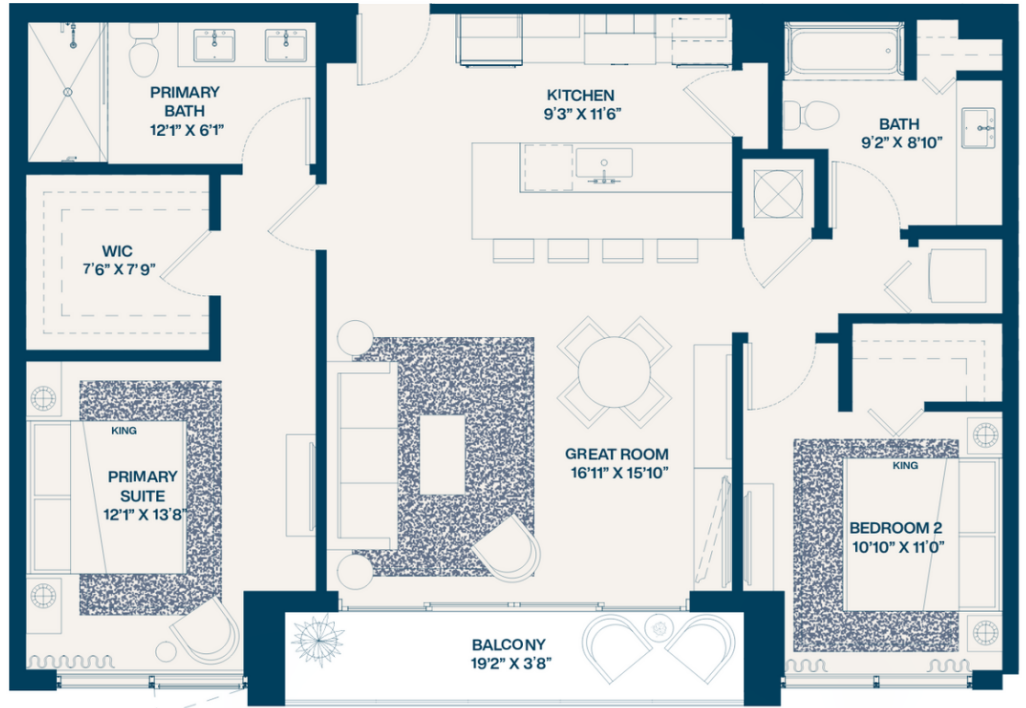

Residence 10

1 Bedroom | 1 Bathroom

Interior **932** SF
Balconies **70** SF
Total **1,002** SF

FLOOR 2-8

DISCLAIMER >>

Residence 2

2 Bedroom | 2 Bathroom

Interior **1,144** SF
Balconies **77** SF
Total **1,221** SF 2,8,9,11

Interior **1,133** SF
Balconies **77** SF
Total **1,210** SF 4,6,7,12

Interior **1,153** SF
Balconies **77** SF
Total **1,230** SF 8a,9a (8th Floor)

NEW RIVER

DISCLAIMER >>

Residence 15

2 Bedroom | 2 Bathroom

Interior **1,092** SF

Balconies **377** SF

Total **1,469** SF

NORTH

FLOOR 7-8

DISCLAIMER >>

Residence 15a

2 Bedroom | 2 Bathroom

Interior **1,092 SF**

Balconies **82 SF**

Total **1,174 SF**

FLOOR 7-8

DISCLAIMER >>

Residence 16

2 Bedroom | 2 Bathroom

Interior **1,254** SF