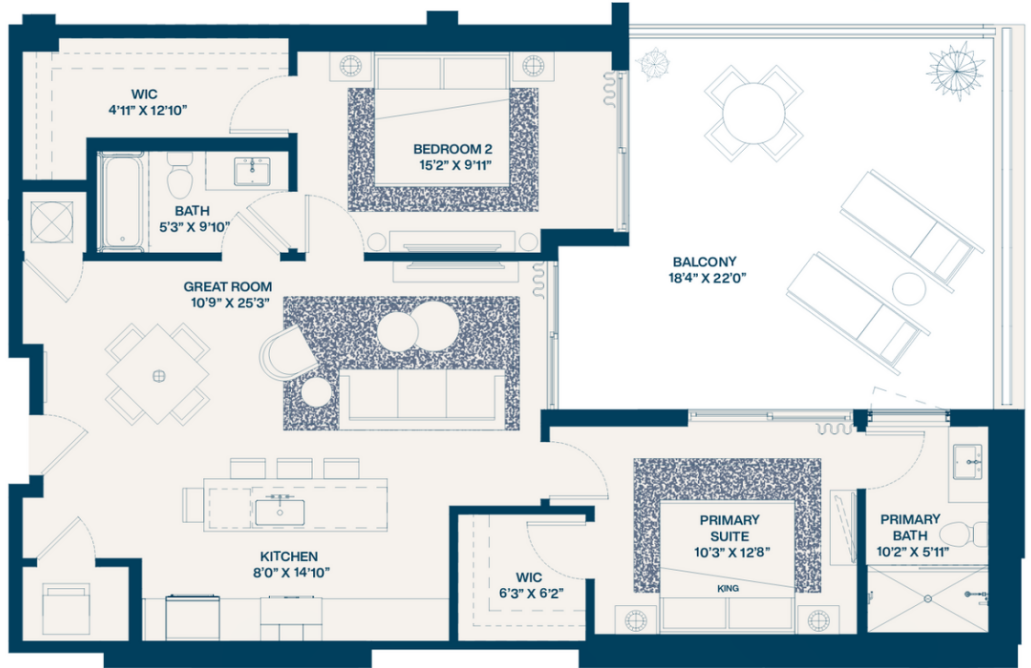

Residence 10

1 Bedroom | 1 Bathroom

Interior **932** SF
Balconies **70** SF
Total **1,002** SF

FLOOR 2-8

DISCLAIMER >>

Residence 2

2 Bedroom | 2 Bathroom

Interior **1,144** SF
Balconies **77** SF
Total **1,221** SF 2,8,9,11

Interior **1,133** SF
Balconies **77** SF
Total **1,210** SF 4,6,7,12

Interior **1,153** SF
Balconies **77** SF
Total **1,230** SF 8a,9a (8th Floor)

NEW RIVER

DISCLAIMER >>

Residence 15

2 Bedroom | 2 Bathroom

Interior **1,092** SF

Balconies **377** SF

Total **1,469** SF

NORTH

FLOOR 7-8

DISCLAIMER >>

Residence 15a

2 Bedroom | 2 Bathroom

Interior **1,092 SF**

Balconies **82 SF**

Total **1,174 SF**

FLOOR 7-8

DISCLAIMER >>

Residence 16

2 Bedroom | 2 Bathroom

Interior **1,254** SF