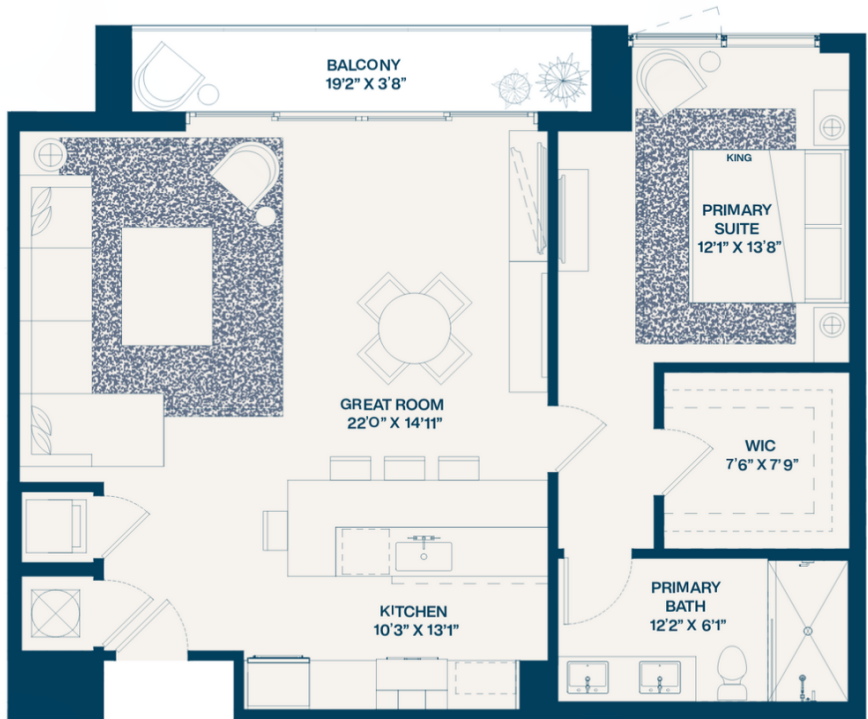

Residence 10

1 Bedroom | 1 Bathroom

Interior **932** SF
Balconies **70** SF
Total **1,002** SF

FLOOR 2-8

DISCLAIMER >>

Residence 2

2 Bedroom | 2 Bathroom

Interior **1,144** SF
Balconies **77** SF
Total **1,221** SF 2,8,9,11

Interior **1,133** SF
Balconies **77** SF
Total **1,210** SF 4,6,7,12

Interior **1,153** SF
Balconies **77** SF
Total **1,230** SF 8a,9a (8th Floor)

NEW RIVER

DISCLAIMER >>

Residence 15

2 Bedroom | 2 Bathroom

Interior **1,092** SF

Balconies **377** SF

Total **1,469** SF

NORTH

FLOOR 7-8

DISCLAIMER >>

Residence 15a

2 Bedroom | 2 Bathroom

Interior **1,092 SF**

Balconies **82 SF**

Total **1,174 SF**

FLOOR 7-8

DISCLAIMER >>

Residence 16

2 Bedroom | 2 Bathroom

Interior **1,254** SF