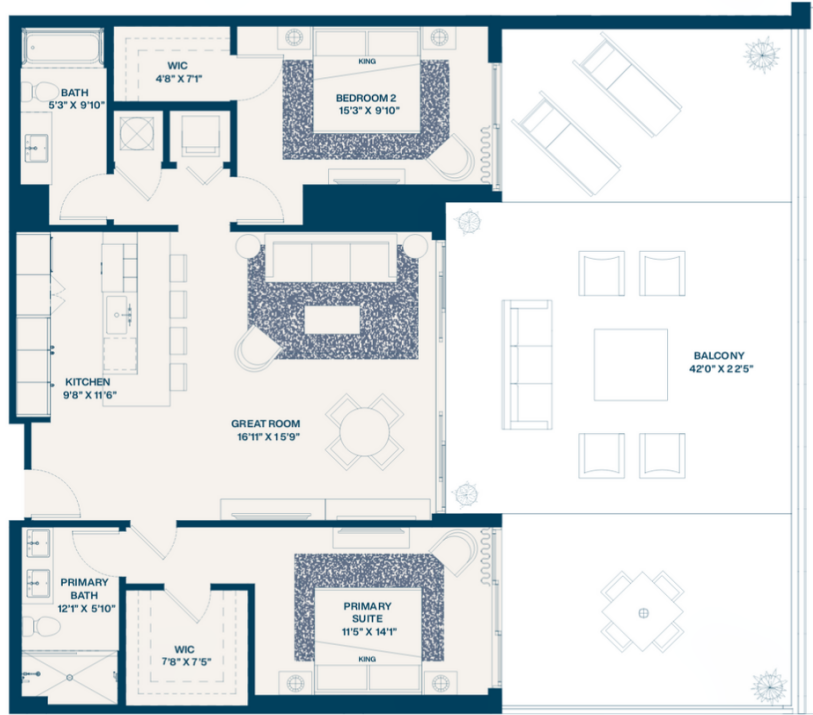

Residence 17

2 Bedroom | 2 Bathroom

Interior **1,211** SF
Balconies **860** SF
Total **2,071** SF

Interior **1,211** SF
Balconies **710** SF
Total **1,921** SF

FLOOR 7-8

DISCLAIMER >>