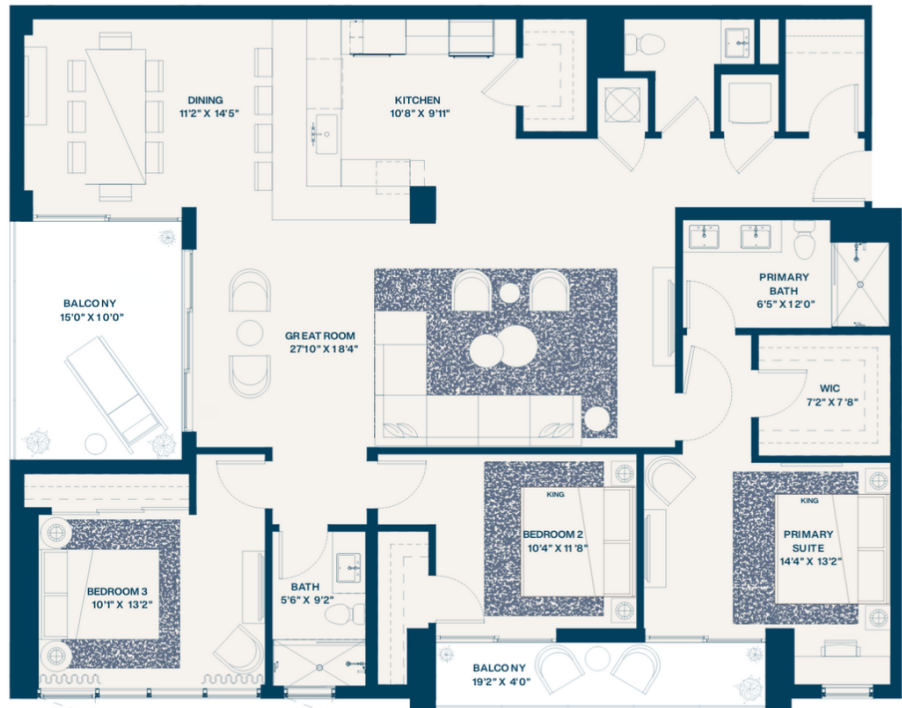

Residence 14

3 Bedroom | 2.5 Bathroom

Interior **1,823** SF

Balconies **219** SF

Total **2,042** SF

NEW RIVER

FLOOR 2-6

DISCLAIMER >>