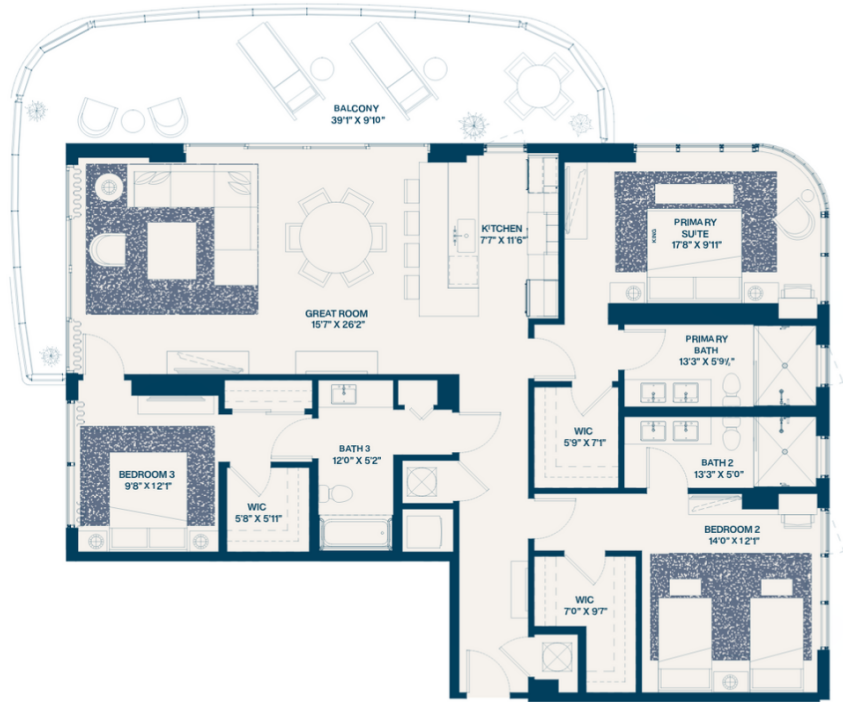

Residence 1

3 Bedroom | 3 Bathroom

Interior **1,782** SF

Balconies **433** SF

Total **2,215** SF

DISCLAIMER >>