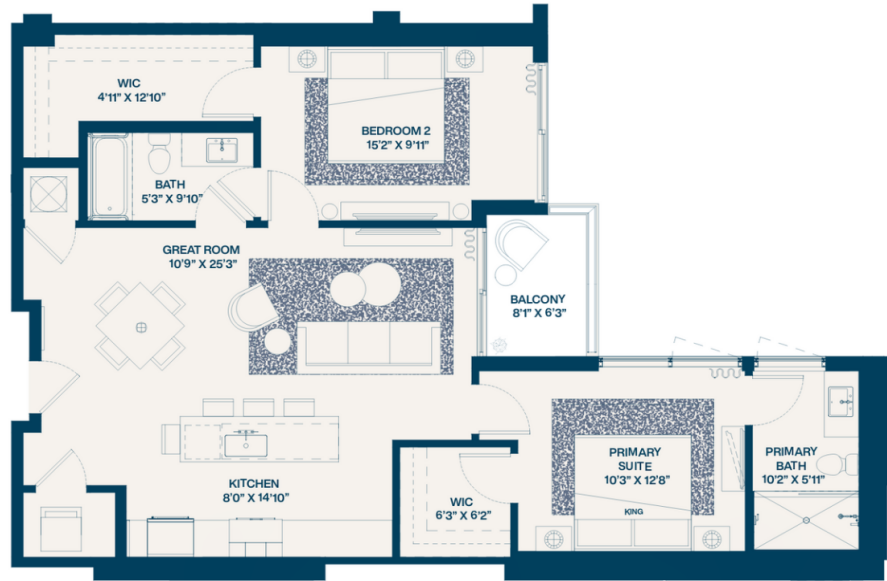

Interior **1,092** SF

Balconies **377** SF

Total **1,469** SF

NORTH

FLOOR 7-8

DISCLAIMER >>

Residence 15a

2 Bedroom | 2 Bathroom

Interior **1,092 SF**

Balconies **82 SF**

Total **1,174 SF**

FLOOR 7-8

DISCLAIMER >>

Residence 16

2 Bedroom | 2 Bathroom

Interior **1,254** SF

Balconies **735** SF

Total **1,989** SF

NORTH →

FLOOR 2-7

DISCLAIMER >>

Residence 16a

2 Bedroom | 2 Bathroom

Interior **1,254** SF